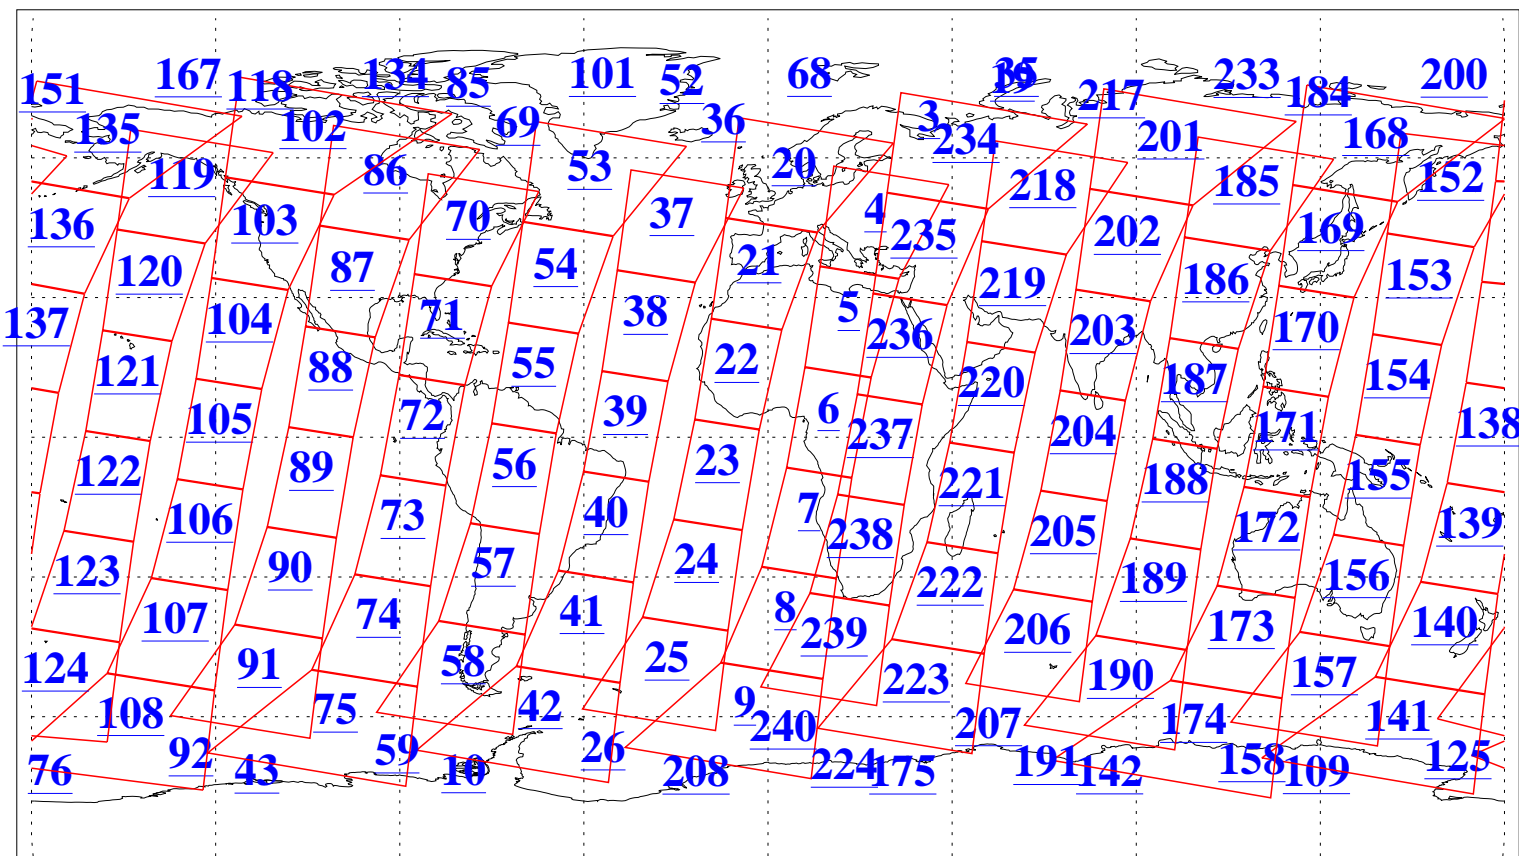

L1B Availability
AMSU Granules: 240
HSB Granules: 0
AIRS Granules: 240

3 Mar 2011
DoY 62
Aqua Day 3225
Granules: 1 to 120

Granules: 121 to 240

Legend: AMSU Available, HSB Available, AIRS Available

L1B Availability
AMSU Granules: 240
HSB Granules: 0
AIRS Granules: 240

3 Mar 2011
DoY 62
Aqua Day 3225
Ascending Granules

Descending Granules

Legend: AMSU Available, HSB Available, AIRS Available

L1B Availability
 AMSU Granules: 240
 HSB Granules: 0
 AIRS Granules: 240

3 Mar 2011
 DoY 62
 Aqua Day 3225

Northern Hemisphere Granules

Southern Hemisphere Granules

Legend: AMSU Available, HSB Available, AIRS Available