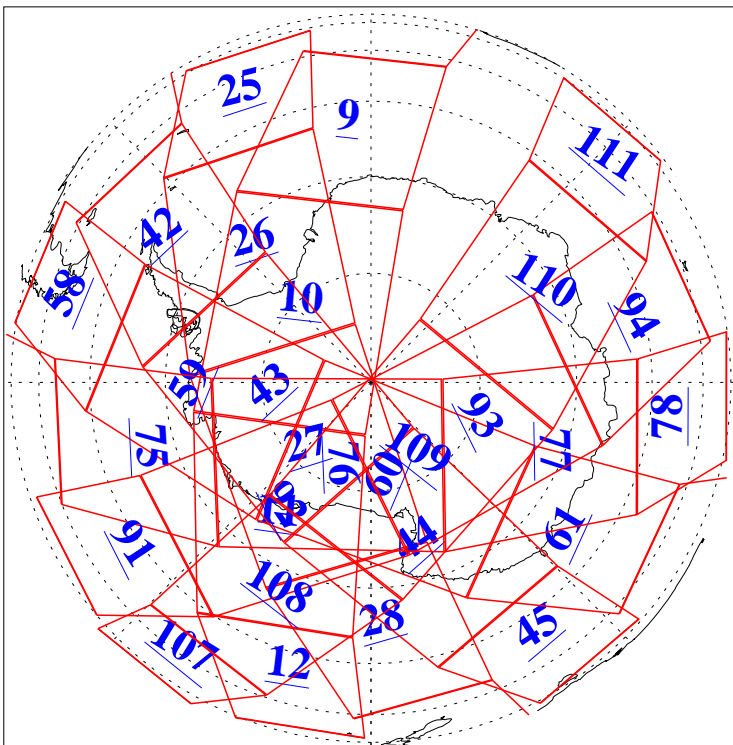

L1B Availability
AMSU Granules: 240
HSB Granules: 0
AIRS Granules: 240

3 Mar 2011
DoY 62
Aqua Day 3225
Granules: 1 to 120

Granules: 121 to 240

Legend: AMSU Available, HSB Available, AIRS Available

L1B Availability
AMSU Granules: 240
HSB Granules: 0
AIRS Granules: 240

3 Mar 2011
DoY 62
Aqua Day 3225
Ascending Granules

Descending Granules

Legend: AMSU Available, HSB Available, AIRS Available

L1B Availability
 AMSU Granules: 240
 HSB Granules: 0
 AIRS Granules: 240

3 Mar 2011
 DoY 62
 Aqua Day 3225

Northern Hemisphere Granules

Southern Hemisphere Granules

Legend: AMSU Available, HSB Available, AIRS Available