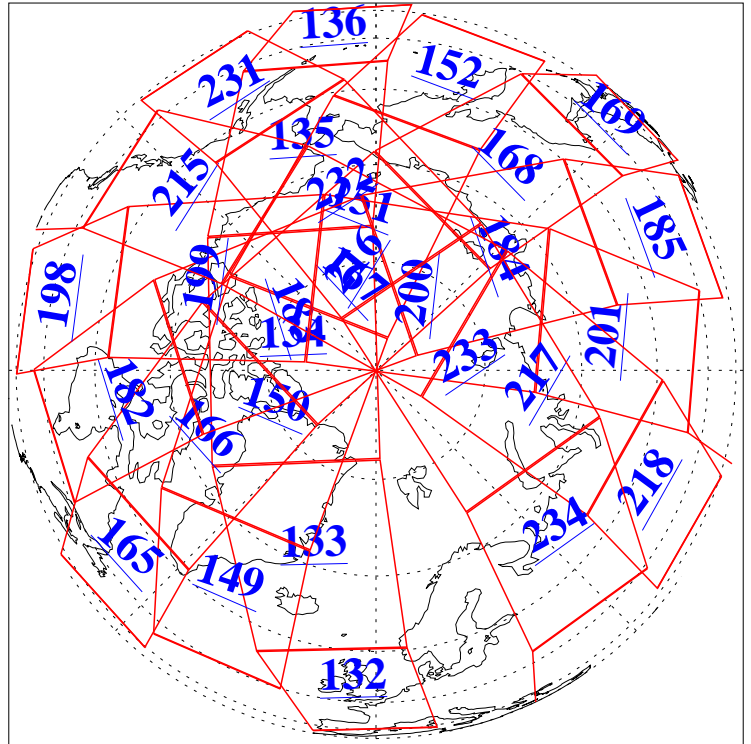

L1B Availability
AMSU Granules: 240
HSB Granules: 0
AIRS Granules: 240

3 Mar 2011
DoY 62
Aqua Day 3225
Granules: 1 to 120

Granules: 121 to 240

Legend: AMSU Available, HSB Available, AIRS Available

L1B Availability
AMSU Granules: 240
HSB Granules: 0
AIRS Granules: 240

3 Mar 2011
DoY 62
Aqua Day 3225
Ascending Granules

Descending Granules

Legend: AMSU Available, HSB Available, AIRS Available

L1B Availability
 AMSU Granules: 240
 HSB Granules: 0
 AIRS Granules: 240

3 Mar 2011
 DoY 62
 Aqua Day 3225

Northern Hemisphere Granules

Southern Hemisphere Granules

Legend: AMSU Available, HSB Available, AIRS Available