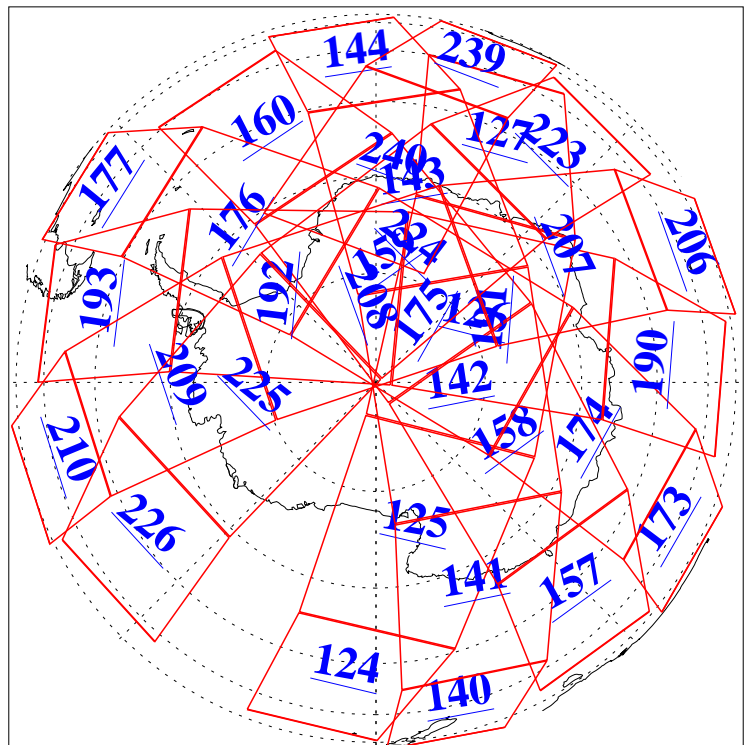

L1B Availability
AMSU Granules: 240
HSB Granules: 0
AIRS Granules: 240

3 Mar 2011
DoY 62
Aqua Day 3225
Granules: 1 to 120

Granules: 121 to 240

Legend: AMSU Available, HSB Available, AIRS Available

L1B Availability
AMSU Granules: 240
HSB Granules: 0
AIRS Granules: 240

3 Mar 2011
DoY 62
Aqua Day 3225
Ascending Granules

Descending Granules

Legend: AMSU Available, HSB Available, AIRS Available

L1B Availability
 AMSU Granules: 240
 HSB Granules: 0
 AIRS Granules: 240

3 Mar 2011
 DoY 62
 Aqua Day 3225

Northern Hemisphere Granules

Southern Hemisphere Granules

Legend: AMSU Available, HSB Available, AIRS Available