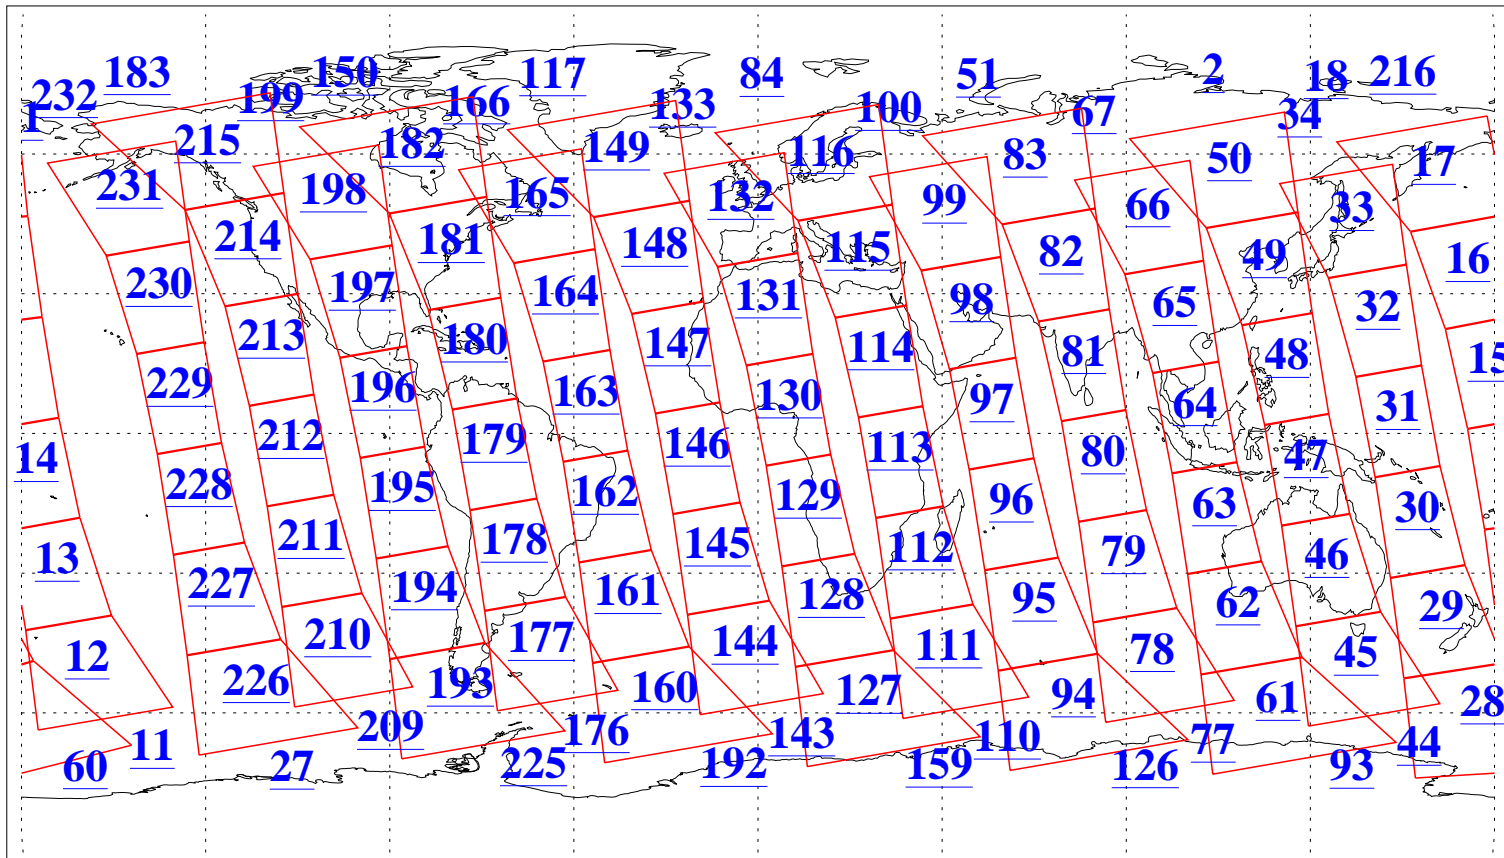

L1B Availability
AMSU Granules: 240
HSB Granules: 0
AIRS Granules: 240

3 Mar 2011
DoY 62
Aqua Day 3225
Granules: 1 to 120

Granules: 121 to 240

Legend: AMSU Available, HSB Available, AIRS Available

L1B Availability
AMSU Granules: 240
HSB Granules: 0
AIRS Granules: 240

3 Mar 2011
DoY 62
Aqua Day 3225
Ascending Granules

Descending Granules

Legend: AMSU Available, HSB Available, AIRS Available

L1B Availability
 AMSU Granules: 240
 HSB Granules: 0
 AIRS Granules: 240

3 Mar 2011
 DoY 62
 Aqua Day 3225

Northern Hemisphere Granules

Southern Hemisphere Granules

Legend: AMSU Available, HSB Available, AIRS Available