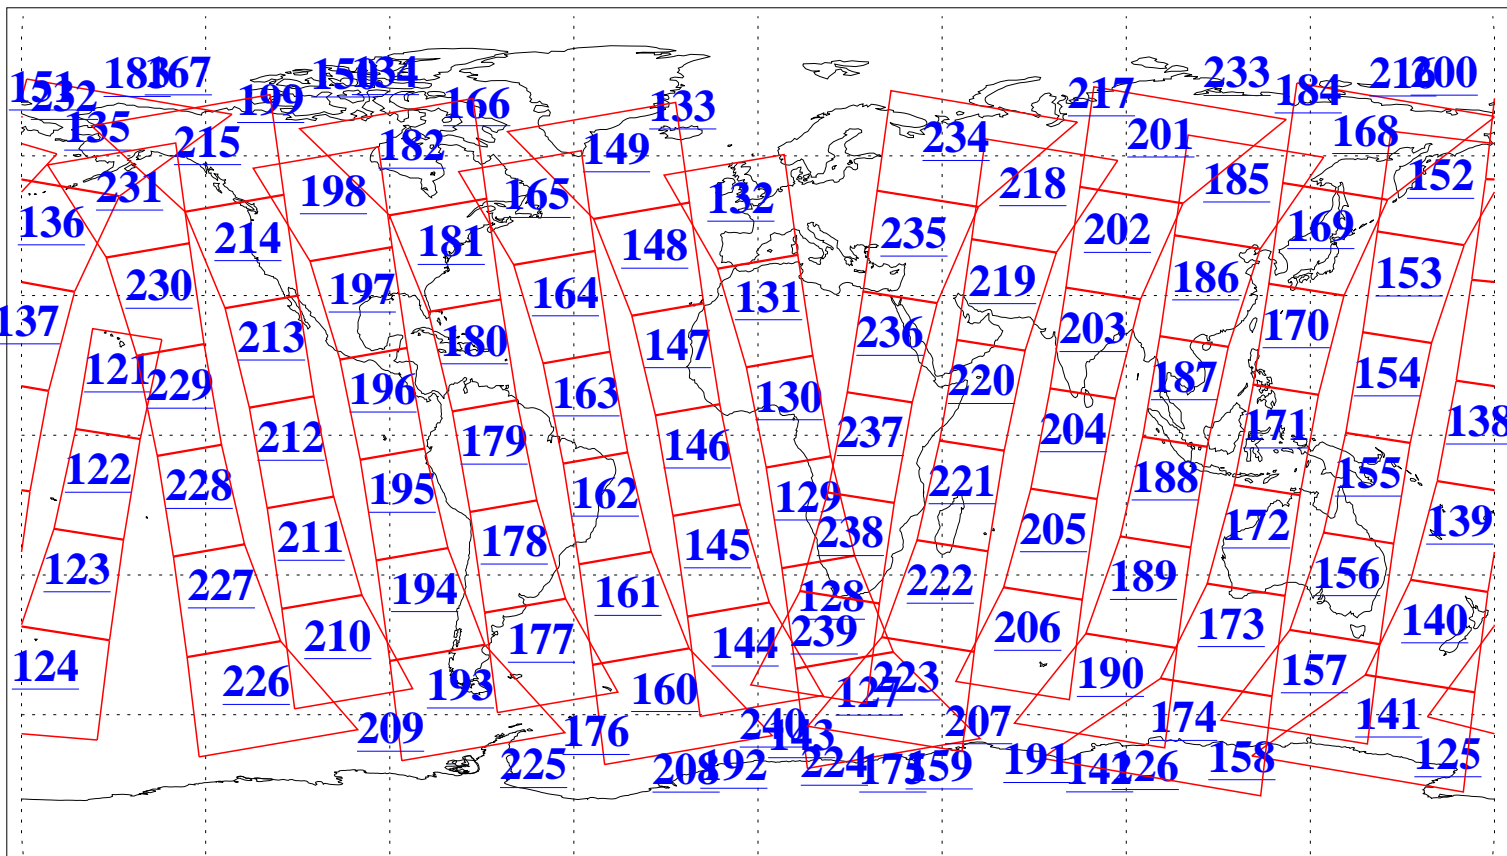

L1B Availability
AMSU Granules: 240
HSB Granules: 0
AIRS Granules: 240

3 Mar 2011
DoY 62
Aqua Day 3225
Granules: 1 to 120

Granules: 121 to 240

Legend: AMSU Available, HSB Available, AIRS Available

L1B Availability
AMSU Granules: 240
HSB Granules: 0
AIRS Granules: 240

3 Mar 2011
DoY 62
Aqua Day 3225
Ascending Granules

Descending Granules

Legend: AMSU Available, HSB Available, AIRS Available

L1B Availability
 AMSU Granules: 240
 HSB Granules: 0
 AIRS Granules: 240

3 Mar 2011
 DoY 62
 Aqua Day 3225

Northern Hemisphere Granules

Southern Hemisphere Granules

Legend: AMSU Available, HSB Available, AIRS Available