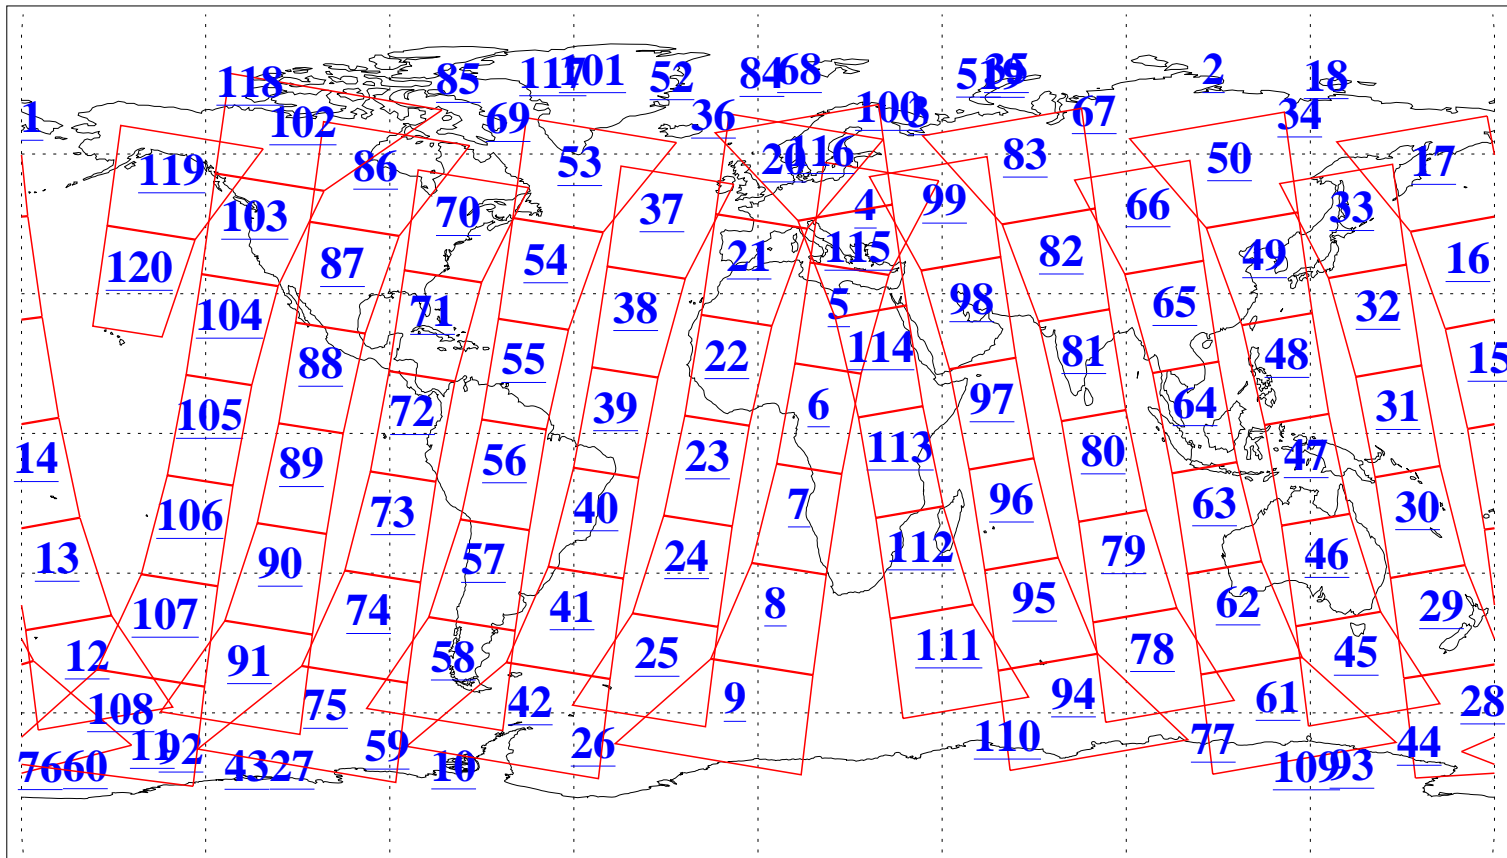

L1B Availability
AMSU Granules: 240
HSB Granules: 0
AIRS Granules: 240

3 Mar 2011
DoY 62
Aqua Day 3225
Granules: 1 to 120

Granules: 121 to 240

Legend: AMSU Available, HSB Available, AIRS Available

L1B Availability
AMSU Granules: 240
HSB Granules: 0
AIRS Granules: 240

3 Mar 2011
DoY 62
Aqua Day 3225
Ascending Granules

Descending Granules

Legend: AMSU Available, HSB Available, AIRS Available

L1B Availability
 AMSU Granules: 240
 HSB Granules: 0
 AIRS Granules: 240

3 Mar 2011
 DoY 62
 Aqua Day 3225

Northern Hemisphere Granules

Southern Hemisphere Granules

Legend: AMSU Available, HSB Available, AIRS Available