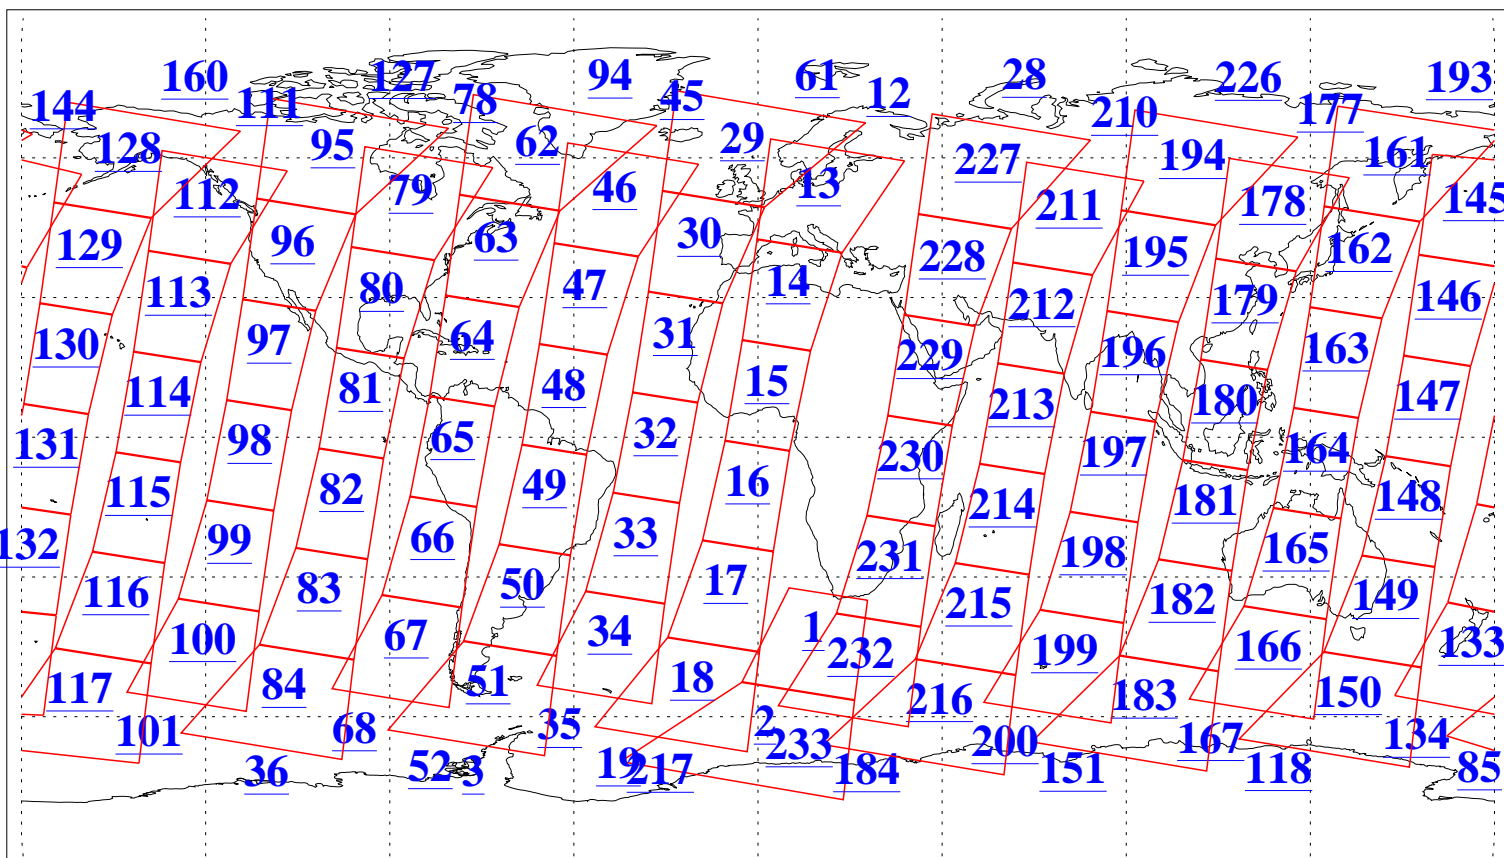

L1B Availability
AMSU Granules: 240
HSB Granules: 0
AIRS Granules: 240

2 Mar 2011
DoY 61
Aqua Day 3224
Granules: 1 to 120

Granules: 121 to 240

Legend: AMSU Available, HSB Available, AIRS Available

L1B Availability
AMSU Granules: 240
HSB Granules: 0
AIRS Granules: 240

2 Mar 2011
DoY 61
Aqua Day 3224
Ascending Granules

Descending Granules

Legend: AMSU Available, HSB Available, AIRS Available

L1B Availability
 AMSU Granules: 240
 HSB Granules: 0
 AIRS Granules: 240

2 Mar 2011
 DoY 61
 Aqua Day 3224

Northern Hemisphere Granules

Southern Hemisphere Granules

Legend: AMSU Available, HSB Available, AIRS Available