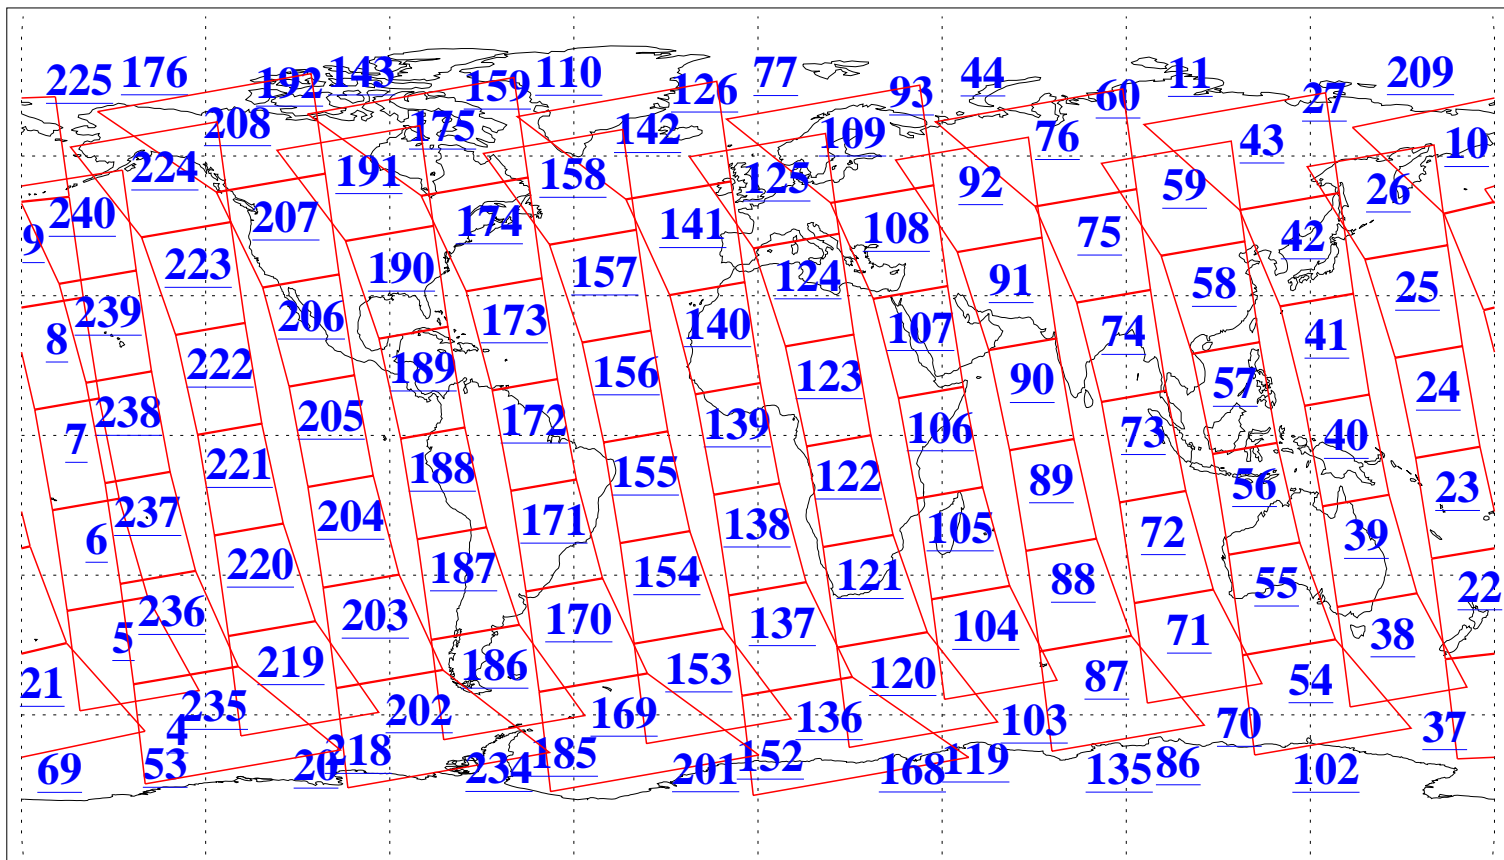

L1B Availability
AMSU Granules: 240
HSB Granules: 0
AIRS Granules: 240

2 Mar 2011
DoY 61
Aqua Day 3224
Granules: 1 to 120

Granules: 121 to 240

Legend: AMSU Available, HSB Available, AIRS Available

L1B Availability
AMSU Granules: 240
HSB Granules: 0
AIRS Granules: 240

2 Mar 2011
DoY 61
Aqua Day 3224
Ascending Granules

Descending Granules

Legend: AMSU Available, HSB Available, AIRS Available

L1B Availability
 AMSU Granules: 240
 HSB Granules: 0
 AIRS Granules: 240

2 Mar 2011
 DoY 61
 Aqua Day 3224

Northern Hemisphere Granules

Southern Hemisphere Granules

Legend: AMSU Available, HSB Available, AIRS Available