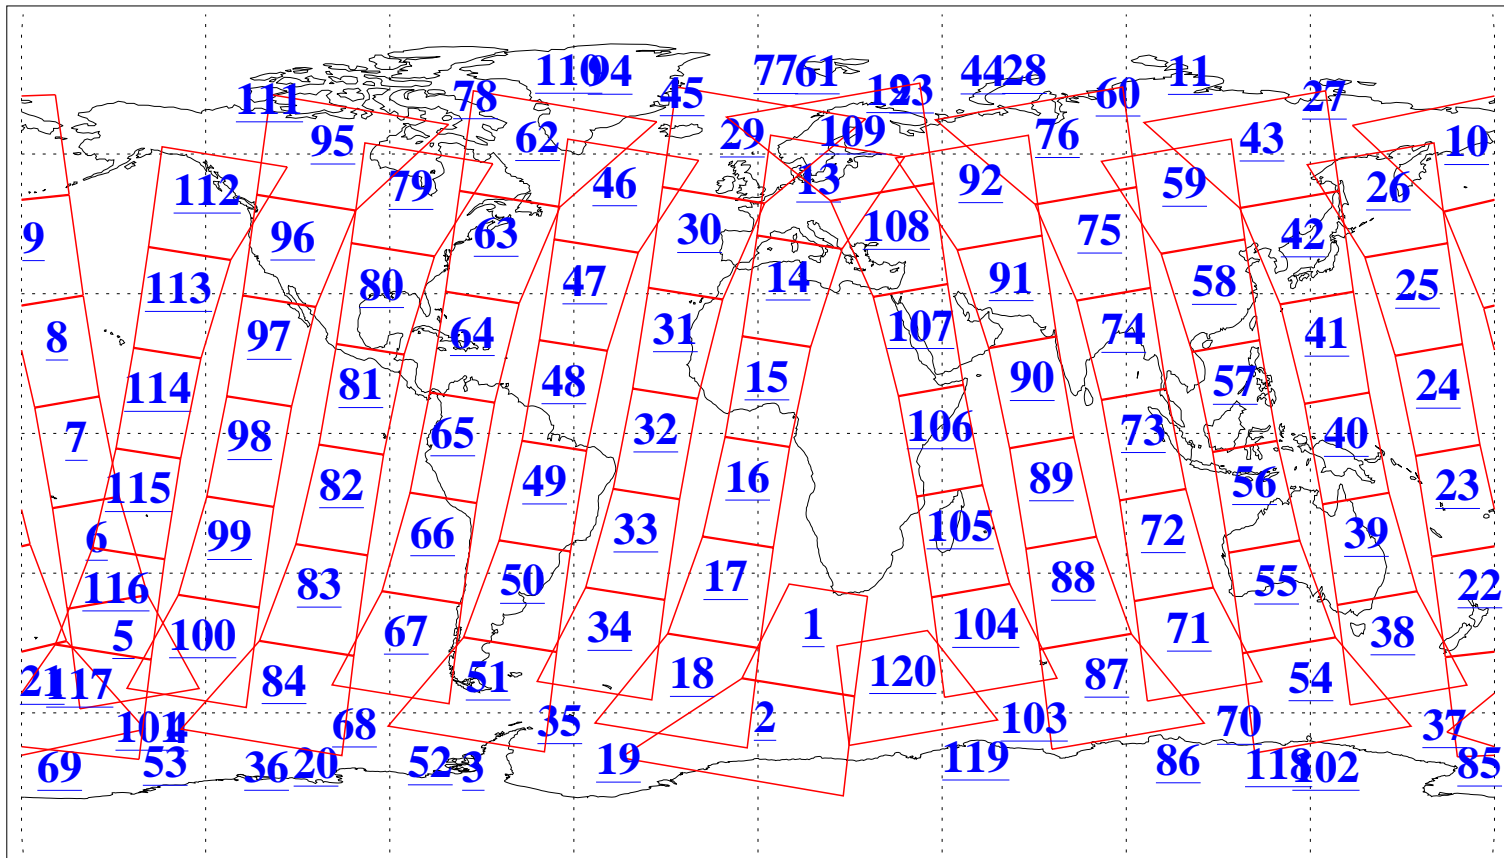

L1B Availability
AMSU Granules: 240
HSB Granules: 0
AIRS Granules: 240

2 Mar 2011
DoY 61
Aqua Day 3224
Granules: 1 to 120

Granules: 121 to 240

Legend: AMSU Available, HSB Available, AIRS Available

L1B Availability
AMSU Granules: 240
HSB Granules: 0
AIRS Granules: 240

2 Mar 2011
DoY 61
Aqua Day 3224
Ascending Granules

Descending Granules

Legend: AMSU Available, HSB Available, AIRS Available

L1B Availability
 AMSU Granules: 240
 HSB Granules: 0
 AIRS Granules: 240

2 Mar 2011
 DoY 61
 Aqua Day 3224

Northern Hemisphere Granules

Southern Hemisphere Granules

Legend: AMSU Available, HSB Available, AIRS Available