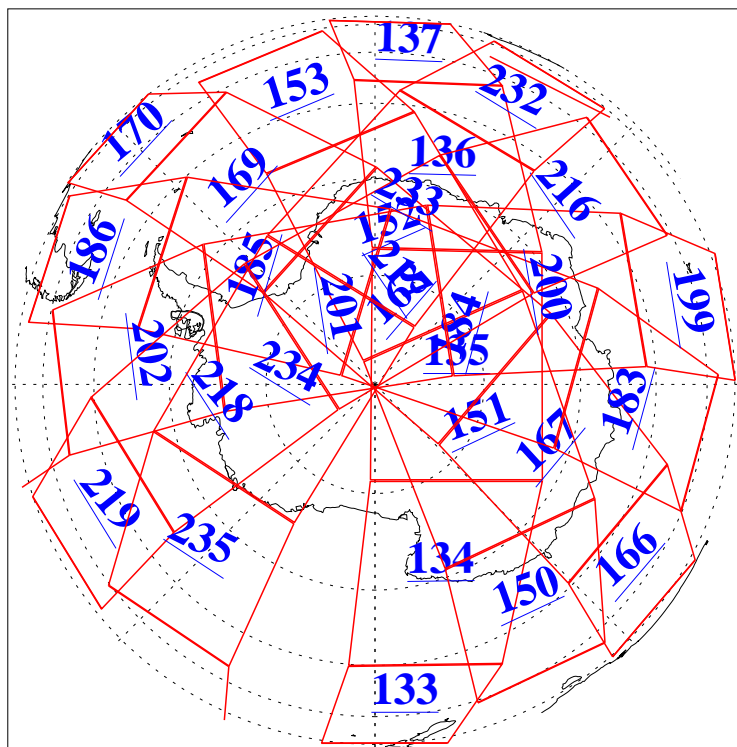

L1B Availability
AMSU Granules: 240
HSB Granules: 0
AIRS Granules: 240

2 Mar 2011
DoY 61
Aqua Day 3224
Granules: 1 to 120

Granules: 121 to 240

Legend: AMSU Available, HSB Available, AIRS Available

L1B Availability
AMSU Granules: 240
HSB Granules: 0
AIRS Granules: 240

2 Mar 2011
DoY 61
Aqua Day 3224
Ascending Granules

Descending Granules

Legend: AMSU Available, HSB Available, AIRS Available

L1B Availability
 AMSU Granules: 240
 HSB Granules: 0
 AIRS Granules: 240

2 Mar 2011
 DoY 61
 Aqua Day 3224

Northern Hemisphere Granules

Southern Hemisphere Granules

Legend: AMSU Available, HSB Available, AIRS Available