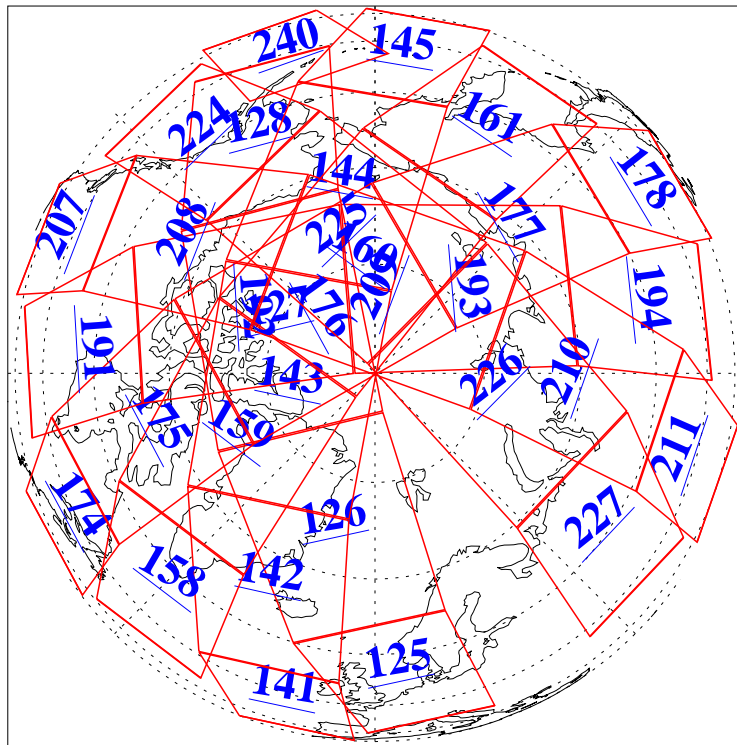

2 Mar 2011
DoY 61
Aqua Day 3224
Ascending Granules

Descending Granules

Legend: AMSU Available, HSB Available, AIRS Available

L1B Availability
 AMSU Granules: 240
 HSB Granules: 0
 AIRS Granules: 240

2 Mar 2011
 DoY 61
 Aqua Day 3224

Northern Hemisphere Granules

Southern Hemisphere Granules

Legend: AMSU Available, HSB Available, AIRS Available