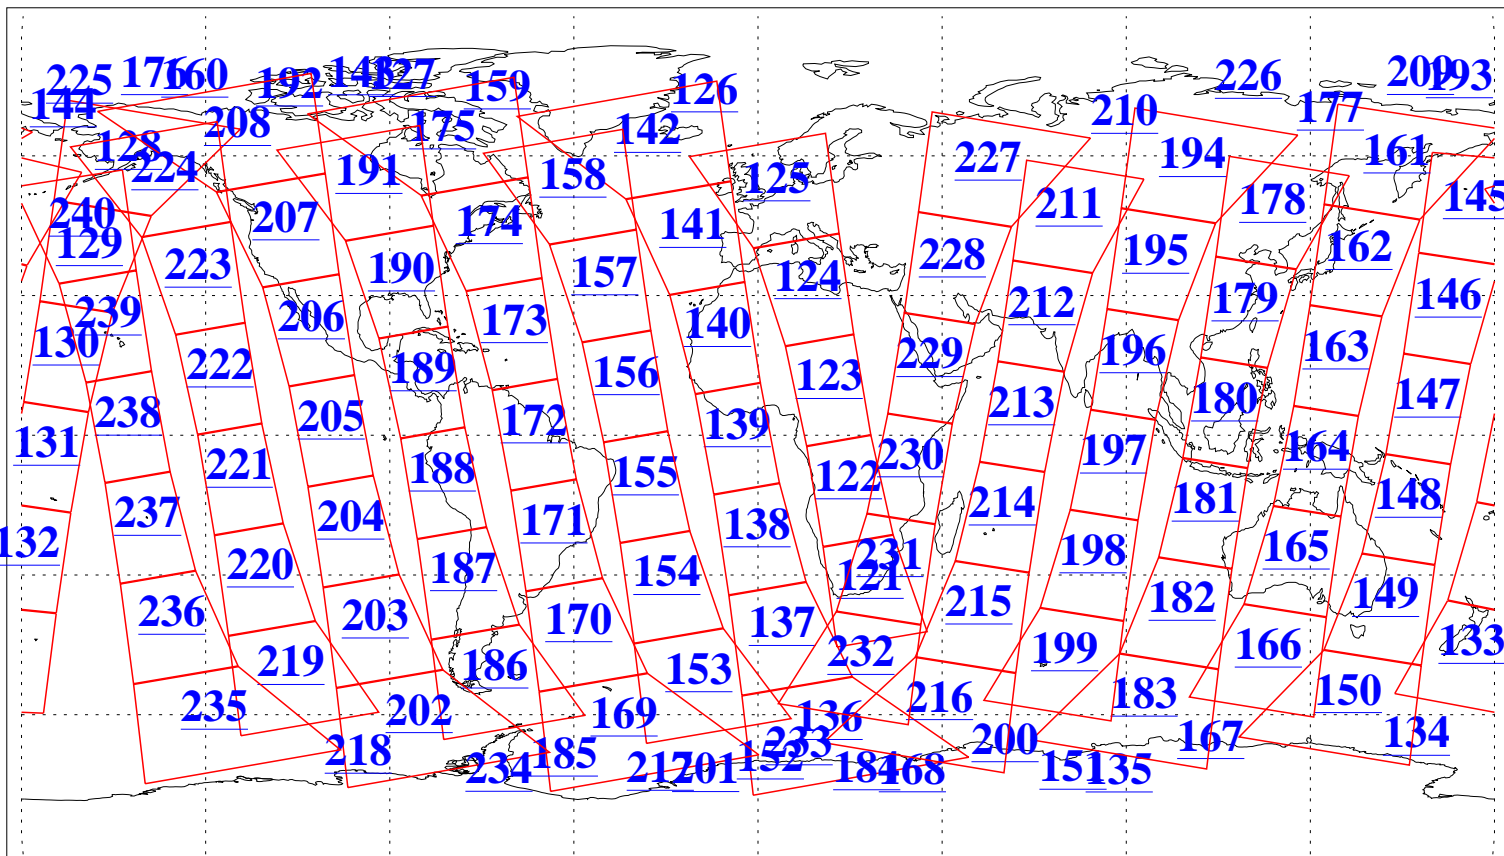

L1B Availability
AMSU Granules: 240
HSB Granules: 0
AIRS Granules: 240

2 Mar 2011
DoY 61
Aqua Day 3224
Granules: 1 to 120

Granules: 121 to 240

Legend: AMSU Available, HSB Available, AIRS Available

L1B Availability
AMSU Granules: 240
HSB Granules: 0
AIRS Granules: 240

2 Mar 2011
DoY 61
Aqua Day 3224
Ascending Granules

Descending Granules

Legend: AMSU Available, HSB Available, AIRS Available

L1B Availability
 AMSU Granules: 240
 HSB Granules: 0
 AIRS Granules: 240

2 Mar 2011
 DoY 61
 Aqua Day 3224

Northern Hemisphere Granules

Southern Hemisphere Granules

Legend: AMSU Available, HSB Available, AIRS Available