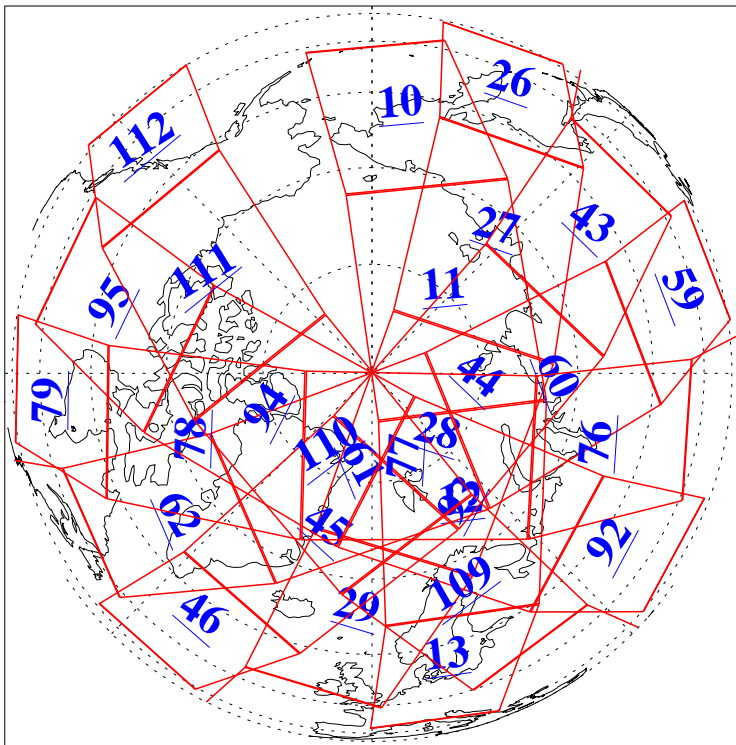

L1B Availability
AMSU Granules: 240
HSB Granules: 0
AIRS Granules: 240

2 Mar 2011
DoY 61
Aqua Day 3224
Granules: 1 to 120

Granules: 121 to 240

Legend: AMSU Available, HSB Available, AIRS Available

L1B Availability
AMSU Granules: 240
HSB Granules: 0
AIRS Granules: 240

2 Mar 2011
DoY 61
Aqua Day 3224
Ascending Granules

Descending Granules

Legend: AMSU Available, HSB Available, AIRS Available

L1B Availability
 AMSU Granules: 240
 HSB Granules: 0
 AIRS Granules: 240

2 Mar 2011
 DoY 61
 Aqua Day 3224

Northern Hemisphere Granules

Southern Hemisphere Granules

Legend: AMSU Available, HSB Available, AIRS Available