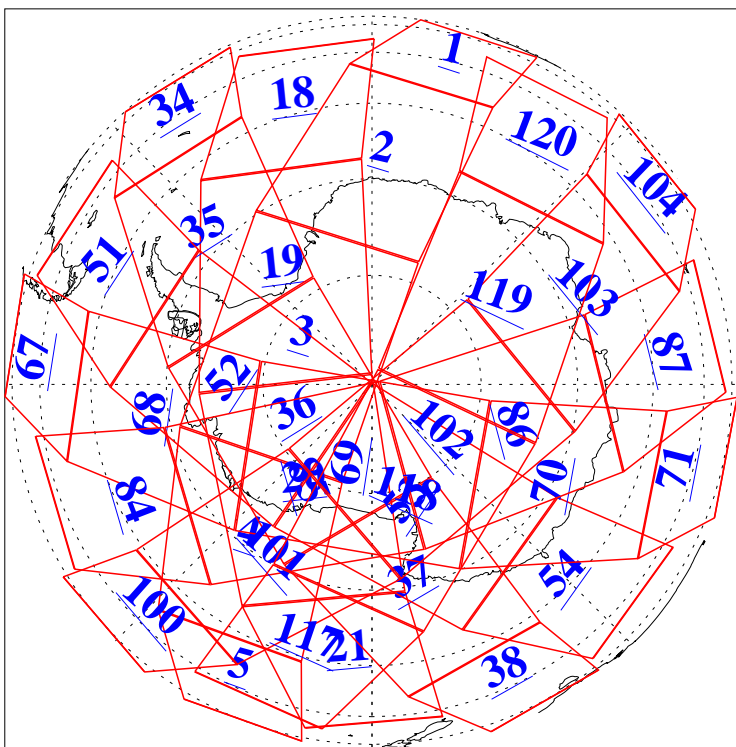

L1B Availability
AMSU Granules: 240
HSB Granules: 0
AIRS Granules: 240

2 Mar 2011
DoY 61
Aqua Day 3224
Granules: 1 to 120

Granules: 121 to 240

Legend: AMSU Available, HSB Available, AIRS Available

L1B Availability
AMSU Granules: 240
HSB Granules: 0
AIRS Granules: 240

2 Mar 2011
DoY 61
Aqua Day 3224
Ascending Granules

Descending Granules

Legend: AMSU Available, HSB Available, AIRS Available

L1B Availability
 AMSU Granules: 240
 HSB Granules: 0
 AIRS Granules: 240

2 Mar 2011
 DoY 61
 Aqua Day 3224

Northern Hemisphere Granules

Southern Hemisphere Granules

Legend: AMSU Available, HSB Available, AIRS Available