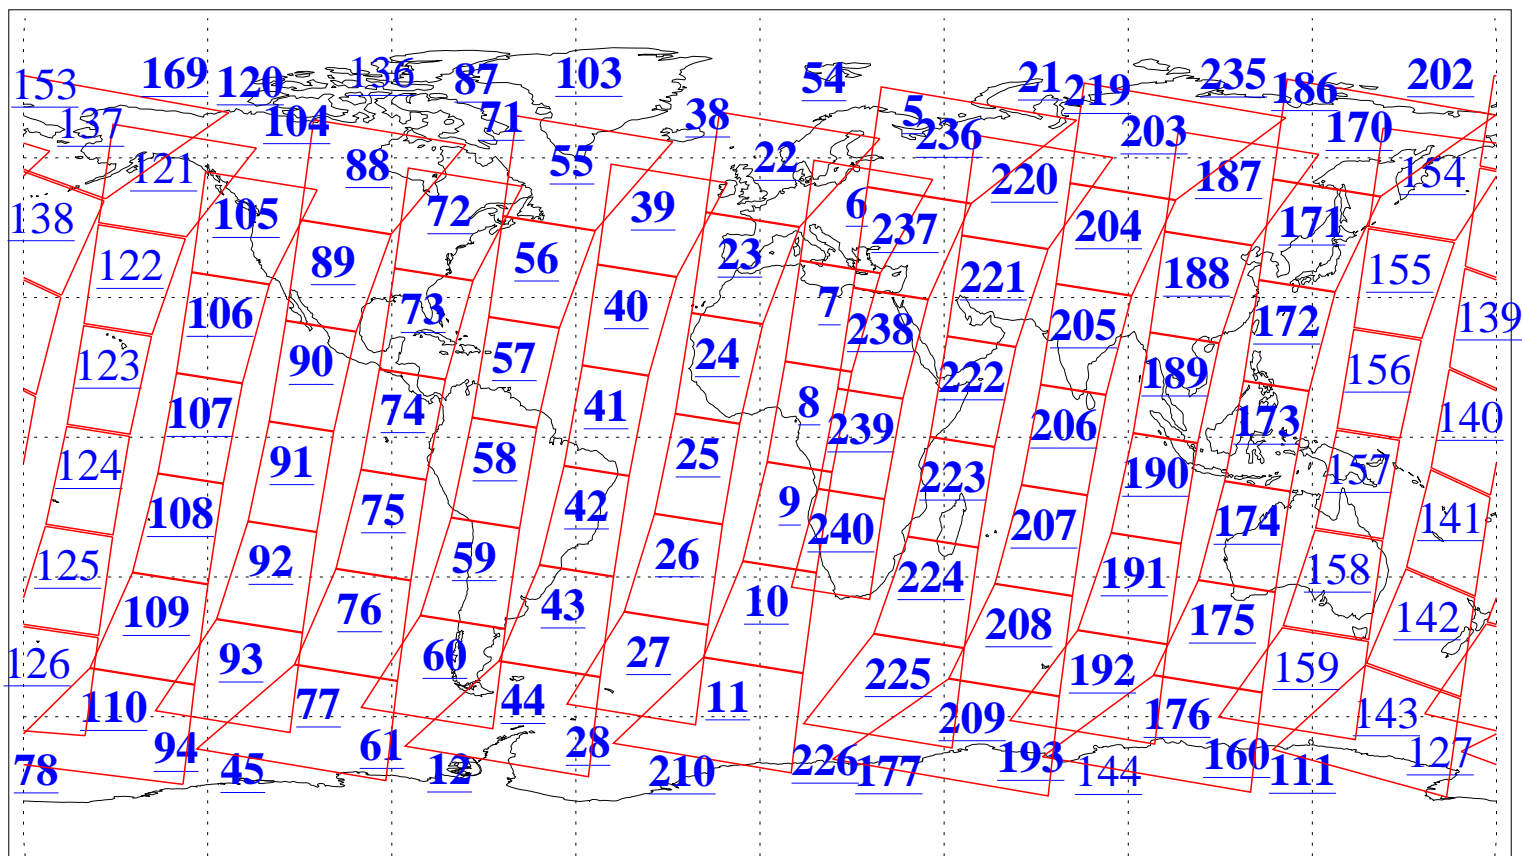

L1B Availability  
AMSU Granules: 240  
HSB Granules: 0  
AIRS Granules: 201

1 Mar 2011  
DoY 60  
Aqua Day 3223  
Granules: 1 to 120

Granules: 121 to 240

Legend: AMSU Available, HSB Available, AIRS Available

L1B Availability  
AMSU Granules: 240  
HSB Granules: 0  
AIRS Granules: 201

1 Mar 2011  
DoY 60  
Aqua Day 3223  
Ascending Granules

Descending Granules

Legend: AMSU Available, HSB Available, AIRS Available

L1B Availability  
 AMSU Granules: 240  
 HSB Granules: 0  
 AIRS Granules: 201

1 Mar 2011  
 DoY 60  
 Aqua Day 3223

Northern Hemisphere Granules

Southern Hemisphere Granules

Legend: AMSU Available, *HSB Available*, **AIRS Available**