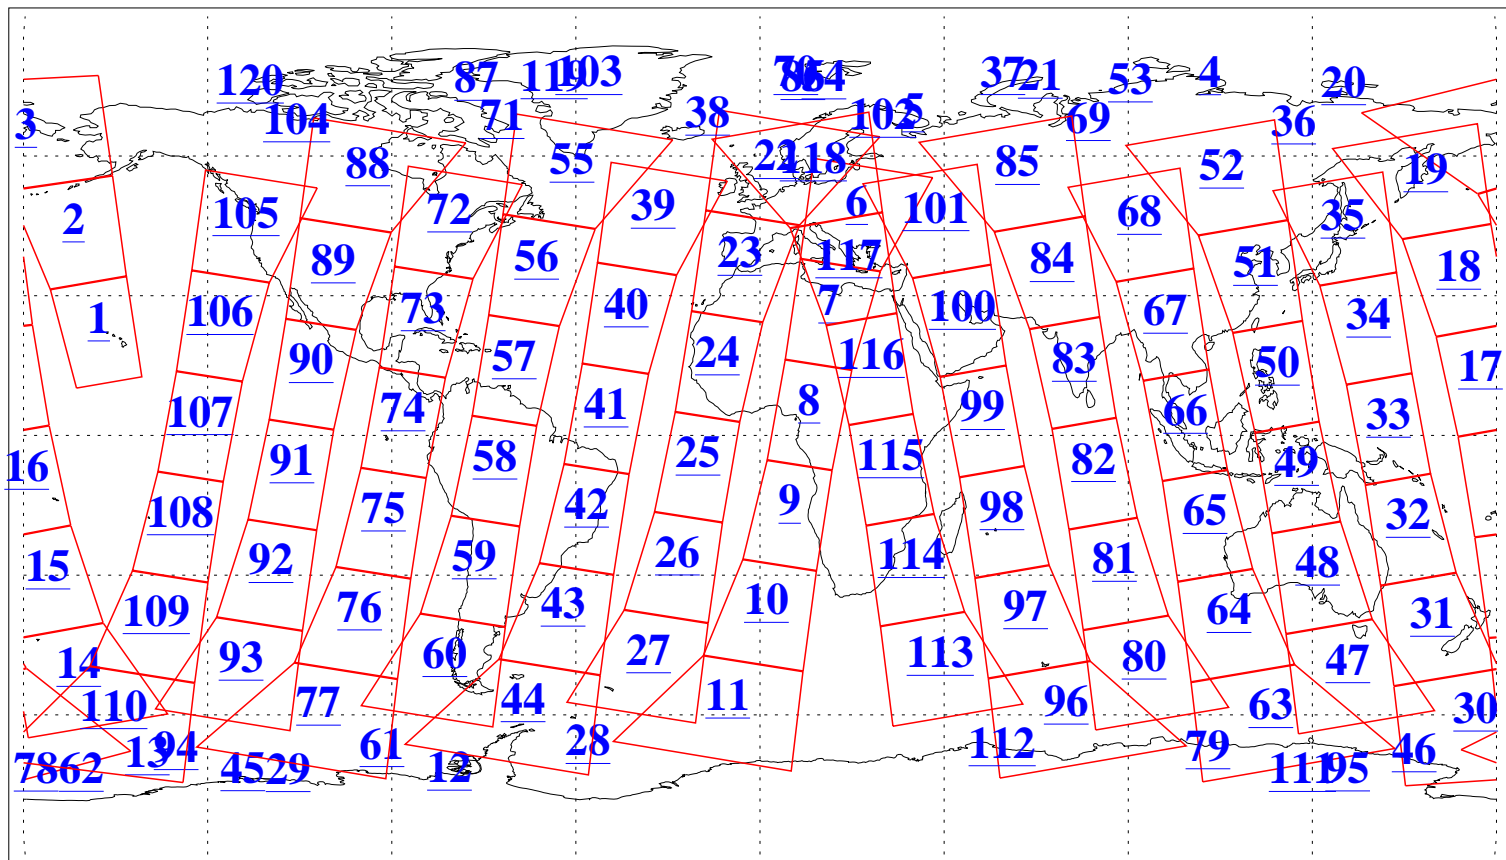

L1B Availability  
AMSU Granules: 240  
HSB Granules: 0  
AIRS Granules: 201

1 Mar 2011  
DoY 60  
Aqua Day 3223  
Granules: 1 to 120

Granules: 121 to 240

Legend: AMSU Available, HSB Available, AIRS Available

L1B Availability  
AMSU Granules: 240  
HSB Granules: 0  
AIRS Granules: 201

1 Mar 2011  
DoY 60  
Aqua Day 3223  
Ascending Granules

Descending Granules

Legend: AMSU Available, HSB Available, AIRS Available

L1B Availability  
 AMSU Granules: 240  
 HSB Granules: 0  
 AIRS Granules: 201

1 Mar 2011  
 DoY 60  
 Aqua Day 3223

Northern Hemisphere Granules

Southern Hemisphere Granules

Legend: AMSU Available, *HSB Available*, **AIRS Available**