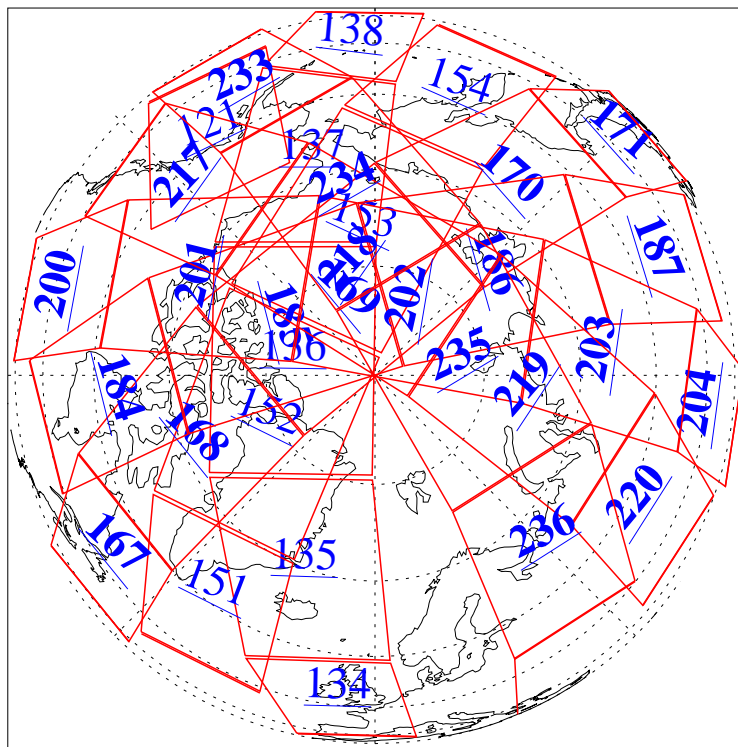

L1B Availability  
AMSU Granules: 240  
HSB Granules: 0  
AIRS Granules: 201

1 Mar 2011  
DoY 60  
Aqua Day 3223  
Granules: 1 to 120

Granules: 121 to 240

Legend: AMSU Available, HSB Available, AIRS Available

L1B Availability  
AMSU Granules: 240  
HSB Granules: 0  
AIRS Granules: 201

1 Mar 2011  
DoY 60  
Aqua Day 3223  
Ascending Granules

Descending Granules

Legend: AMSU Available, HSB Available, AIRS Available

L1B Availability  
 AMSU Granules: 240  
 HSB Granules: 0  
 AIRS Granules: 201

1 Mar 2011  
 DoY 60  
 Aqua Day 3223

Northern Hemisphere Granules

Southern Hemisphere Granules

Legend: AMSU Available, *HSB Available*, **AIRS Available**