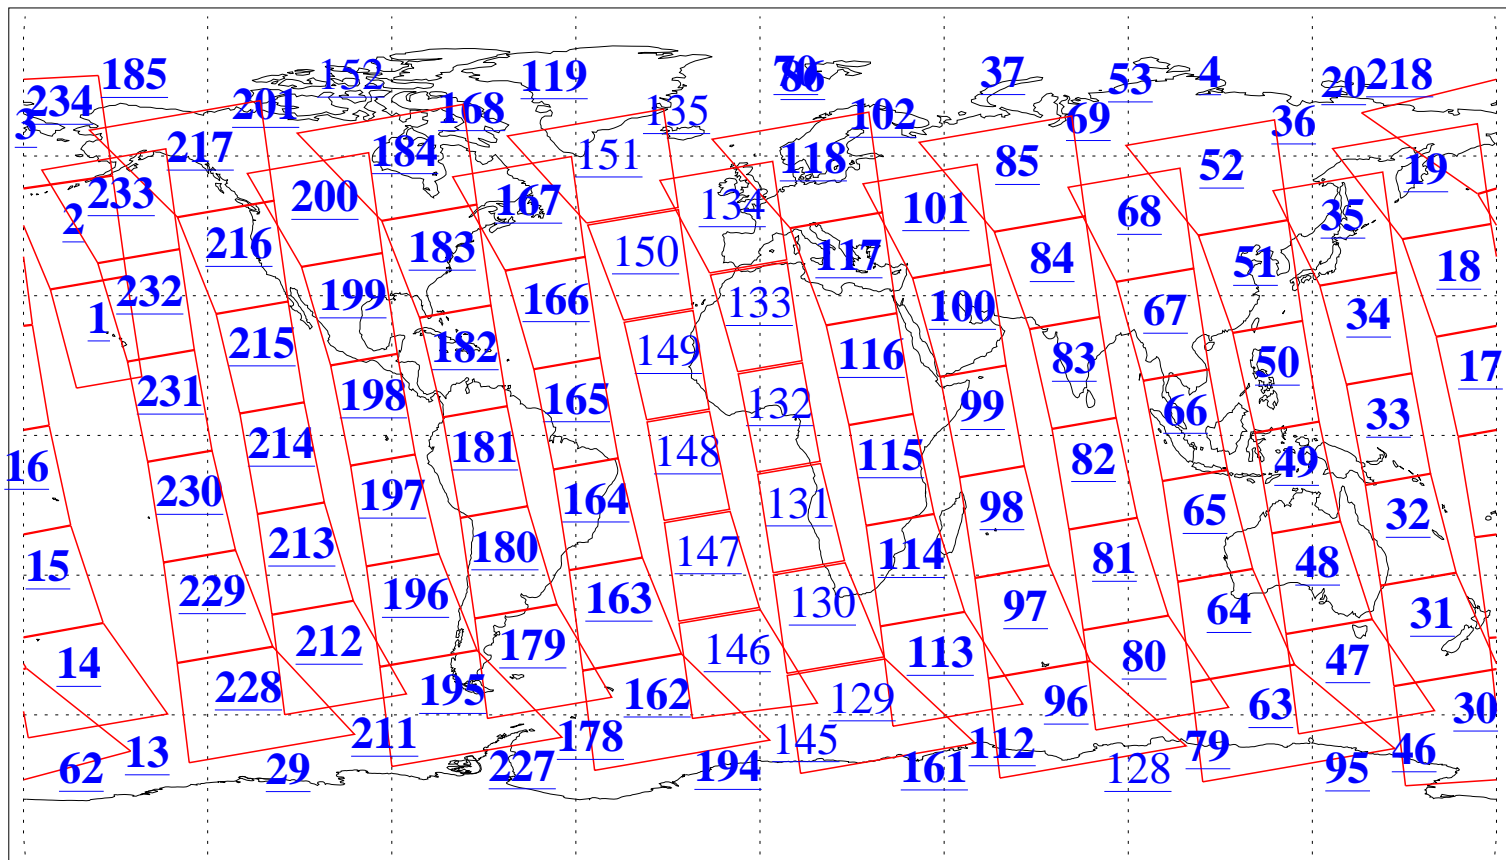

L1B Availability  
AMSU Granules: 240  
HSB Granules: 0  
AIRS Granules: 201

1 Mar 2011  
DoY 60  
Aqua Day 3223  
Granules: 1 to 120

Granules: 121 to 240

Legend: AMSU Available, HSB Available, AIRS Available

L1B Availability  
AMSU Granules: 240  
HSB Granules: 0  
AIRS Granules: 201

1 Mar 2011  
DoY 60  
Aqua Day 3223  
Ascending Granules

Descending Granules

Legend: AMSU Available, HSB Available, AIRS Available

L1B Availability  
 AMSU Granules: 240  
 HSB Granules: 0  
 AIRS Granules: 201

1 Mar 2011  
 DoY 60  
 Aqua Day 3223

Northern Hemisphere Granules

Southern Hemisphere Granules

Legend: AMSU Available, *HSB Available*, **AIRS Available**