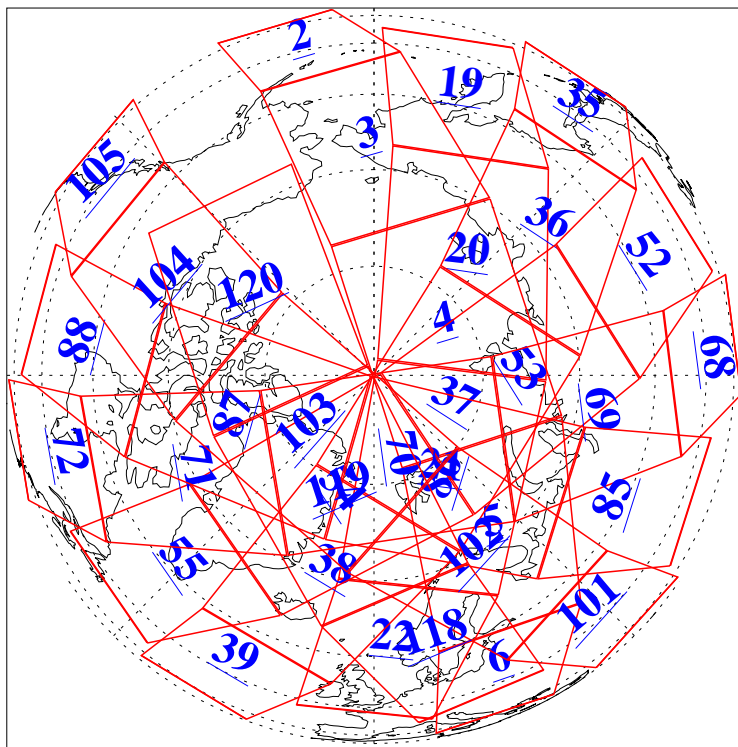

L1B Availability  
AMSU Granules: 240  
HSB Granules: 0  
AIRS Granules: 201

1 Mar 2011  
DoY 60  
Aqua Day 3223  
Granules: 1 to 120

Granules: 121 to 240

Legend: AMSU Available, HSB Available, AIRS Available

L1B Availability  
AMSU Granules: 240  
HSB Granules: 0  
AIRS Granules: 201

1 Mar 2011  
DoY 60  
Aqua Day 3223  
Ascending Granules

Descending Granules

Legend: AMSU Available, HSB Available, AIRS Available

L1B Availability  
 AMSU Granules: 240  
 HSB Granules: 0  
 AIRS Granules: 201

1 Mar 2011  
 DoY 60  
 Aqua Day 3223

Northern Hemisphere Granules

Southern Hemisphere Granules

Legend: AMSU Available, *HSB Available*, **AIRS Available**