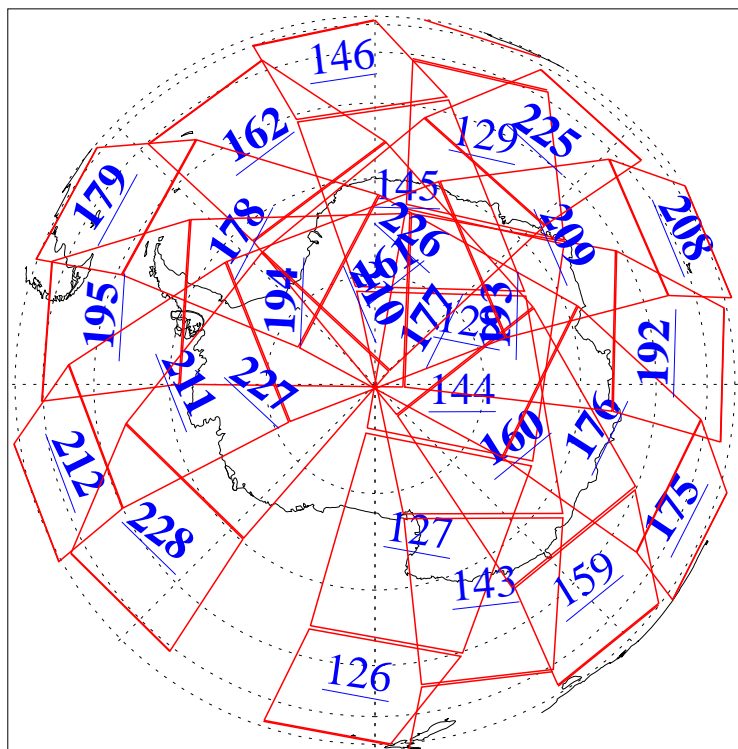

L1B Availability  
AMSU Granules: 240  
HSB Granules: 0  
AIRS Granules: 201

1 Mar 2011  
DoY 60  
Aqua Day 3223  
Granules: 1 to 120

Granules: 121 to 240

Legend: AMSU Available, HSB Available, AIRS Available

L1B Availability  
AMSU Granules: 240  
HSB Granules: 0  
AIRS Granules: 201

1 Mar 2011  
DoY 60  
Aqua Day 3223  
Ascending Granules

Descending Granules

Legend: AMSU Available, HSB Available, AIRS Available

L1B Availability  
 AMSU Granules: 240  
 HSB Granules: 0  
 AIRS Granules: 201

1 Mar 2011  
 DoY 60  
 Aqua Day 3223

Northern Hemisphere Granules

Southern Hemisphere Granules

Legend: AMSU Available, *HSB Available*, **AIRS Available**