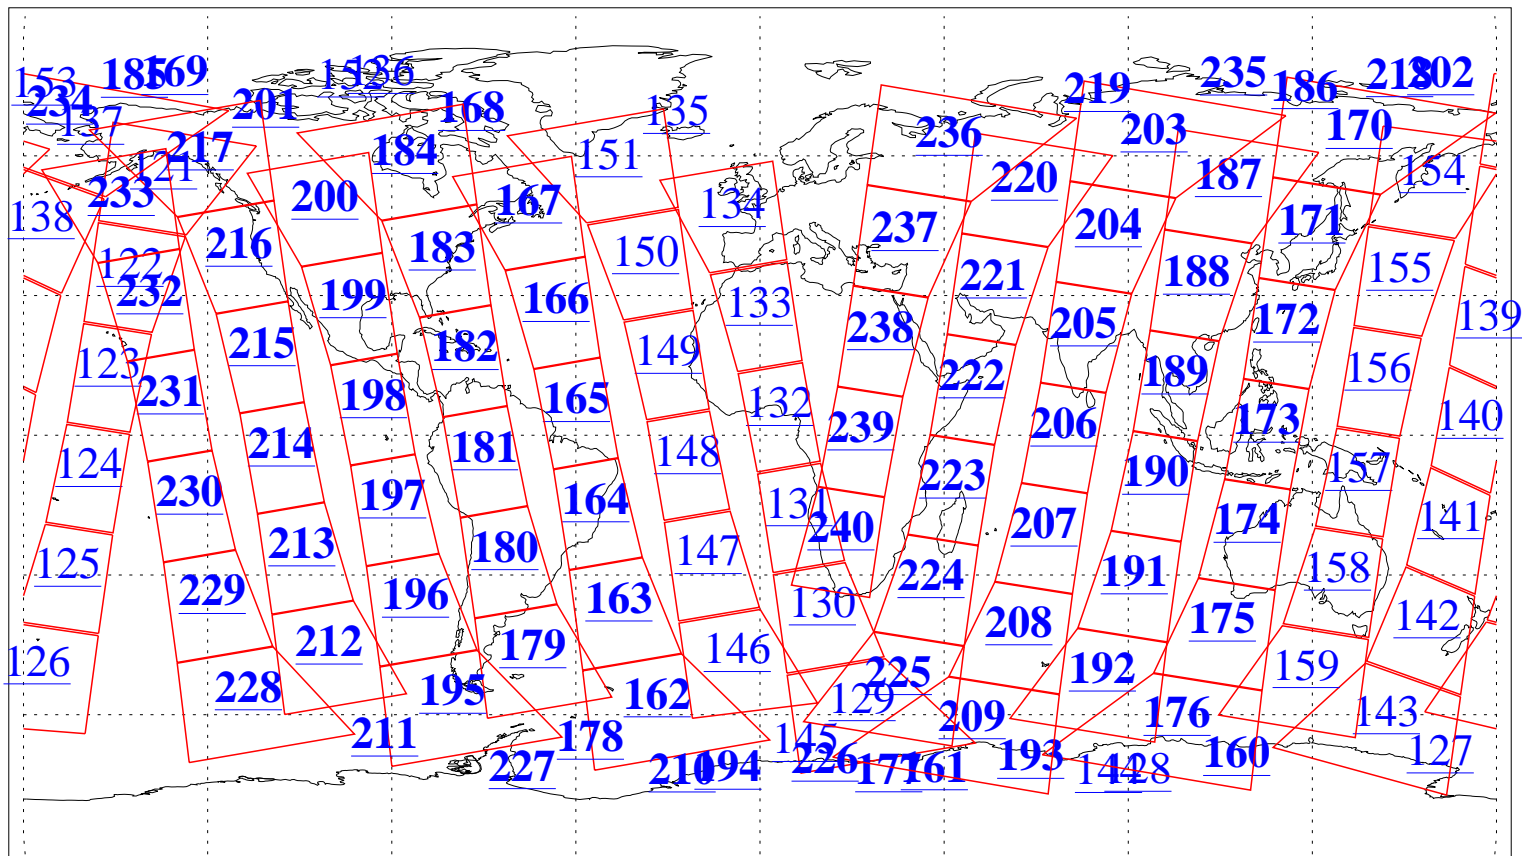

L1B Availability  
AMSU Granules: 240  
HSB Granules: 0  
AIRS Granules: 201

1 Mar 2011  
DoY 60  
Aqua Day 3223  
Granules: 1 to 120

Granules: 121 to 240

Legend: AMSU Available, HSB Available, AIRS Available

L1B Availability  
AMSU Granules: 240  
HSB Granules: 0  
AIRS Granules: 201

1 Mar 2011  
DoY 60  
Aqua Day 3223  
Ascending Granules

Descending Granules

Legend: AMSU Available, HSB Available, AIRS Available

L1B Availability  
 AMSU Granules: 240  
 HSB Granules: 0  
 AIRS Granules: 201

1 Mar 2011  
 DoY 60  
 Aqua Day 3223

Northern Hemisphere Granules

Southern Hemisphere Granules

Legend: AMSU Available, *HSB Available*, **AIRS Available**