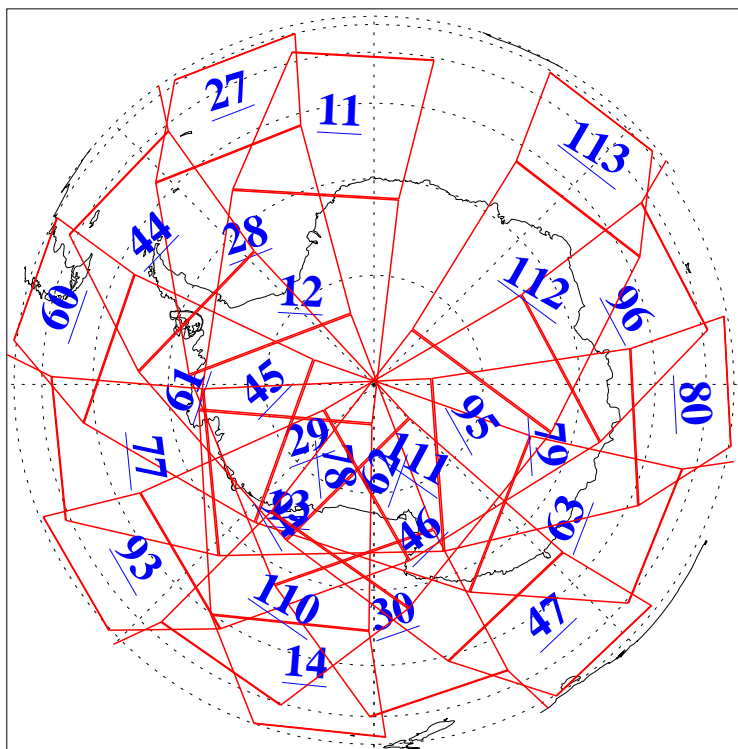

L1B Availability  
AMSU Granules: 240  
HSB Granules: 0  
AIRS Granules: 201

1 Mar 2011  
DoY 60  
Aqua Day 3223  
Granules: 1 to 120

Granules: 121 to 240

Legend: AMSU Available, HSB Available, AIRS Available

L1B Availability  
AMSU Granules: 240  
HSB Granules: 0  
AIRS Granules: 201

1 Mar 2011  
DoY 60  
Aqua Day 3223  
Ascending Granules

Descending Granules

Legend: AMSU Available, HSB Available, AIRS Available

L1B Availability  
 AMSU Granules: 240  
 HSB Granules: 0  
 AIRS Granules: 201

1 Mar 2011  
 DoY 60  
 Aqua Day 3223

Northern Hemisphere Granules

Southern Hemisphere Granules

Legend: AMSU Available, *HSB Available*, **AIRS Available**