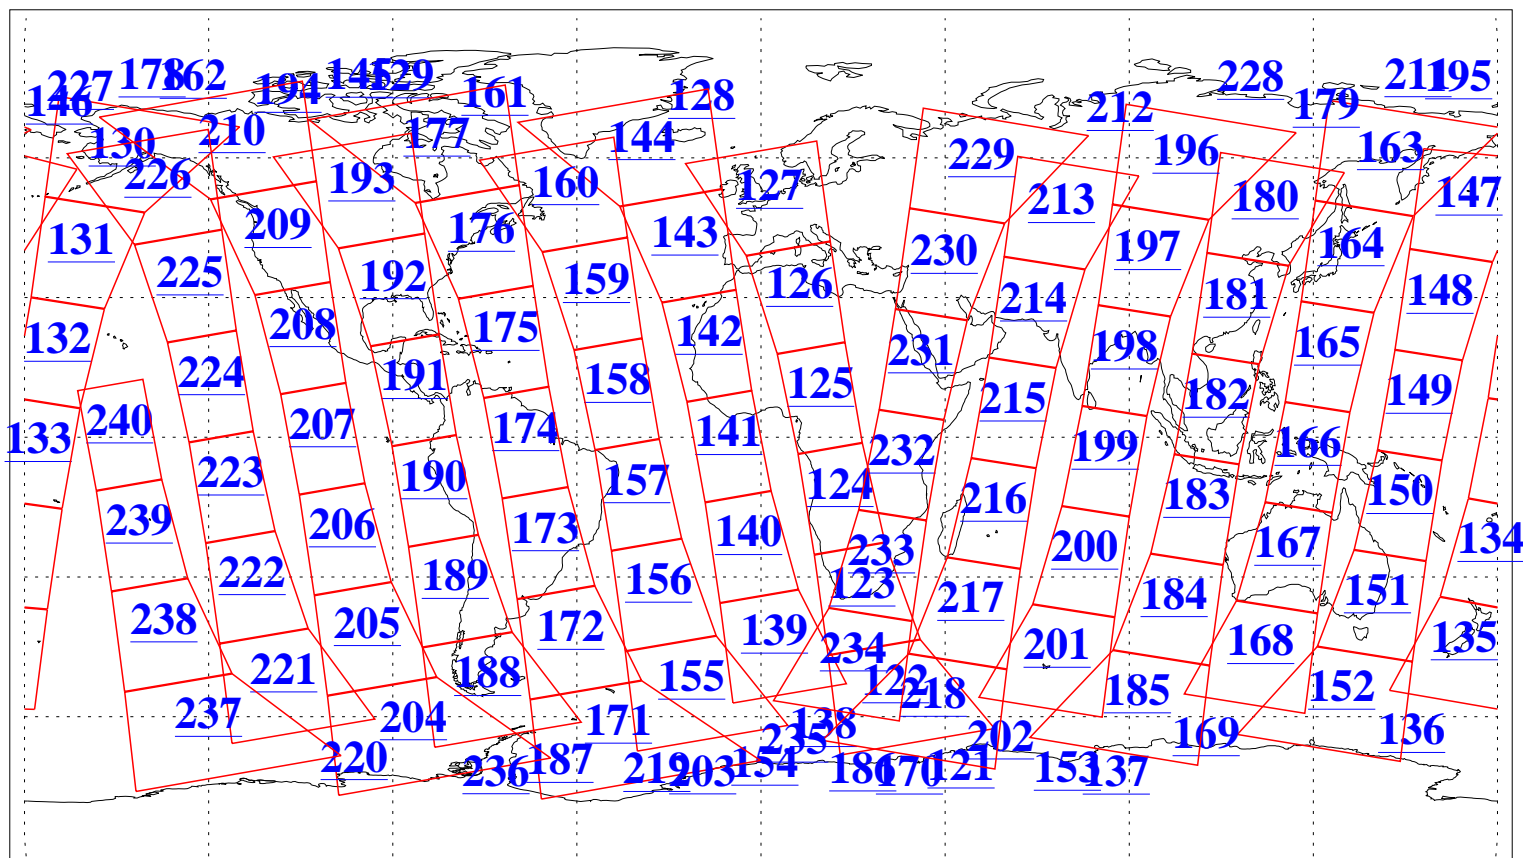

L1B Availability
AMSU Granules: 240
HSB Granules: 0
AIRS Granules: 240

28 Feb 2011
DoY 59
Aqua Day 3222
Granules: 1 to 120

Granules: 121 to 240

Legend: AMSU Available, HSB Available, AIRS Available

L1B Availability
AMSU Granules: 240
HSB Granules: 0
AIRS Granules: 240

28 Feb 2011
DoY 59
Aqua Day 3222

Ascending Granules

Descending Granules

Legend: AMSU Available, HSB Available, AIRS Available

L1B Availability
 AMSU Granules: 240
 HSB Granules: 0
 AIRS Granules: 240

28 Feb 2011
 DoY 59
 Aqua Day 3222

Northern Hemisphere Granules

Southern Hemisphere Granules

Legend: AMSU Available, HSB Available, AIRS Available