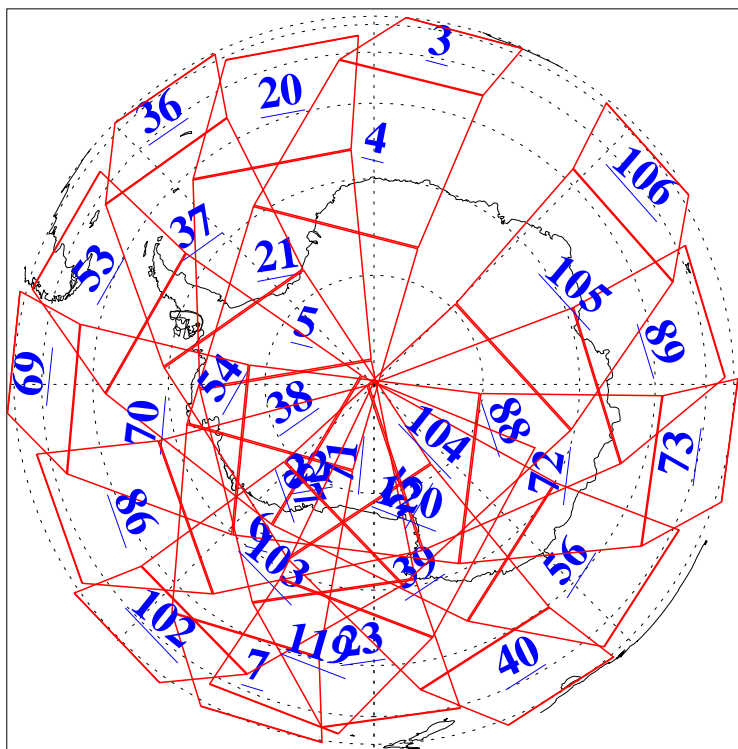

L1B Availability
AMSU Granules: 240
HSB Granules: 0
AIRS Granules: 240

28 Feb 2011
DoY 59
Aqua Day 3222
Granules: 1 to 120

Granules: 121 to 240

Legend: AMSU Available, HSB Available, AIRS Available

L1B Availability
AMSU Granules: 240
HSB Granules: 0
AIRS Granules: 240

28 Feb 2011
DoY 59
Aqua Day 3222

Ascending Granules

Descending Granules

Legend: AMSU Available, HSB Available, AIRS Available

L1B Availability
 AMSU Granules: 240
 HSB Granules: 0
 AIRS Granules: 240

28 Feb 2011
 DoY 59
 Aqua Day 3222

Northern Hemisphere Granules

Southern Hemisphere Granules

Legend: AMSU Available, HSB Available, AIRS Available