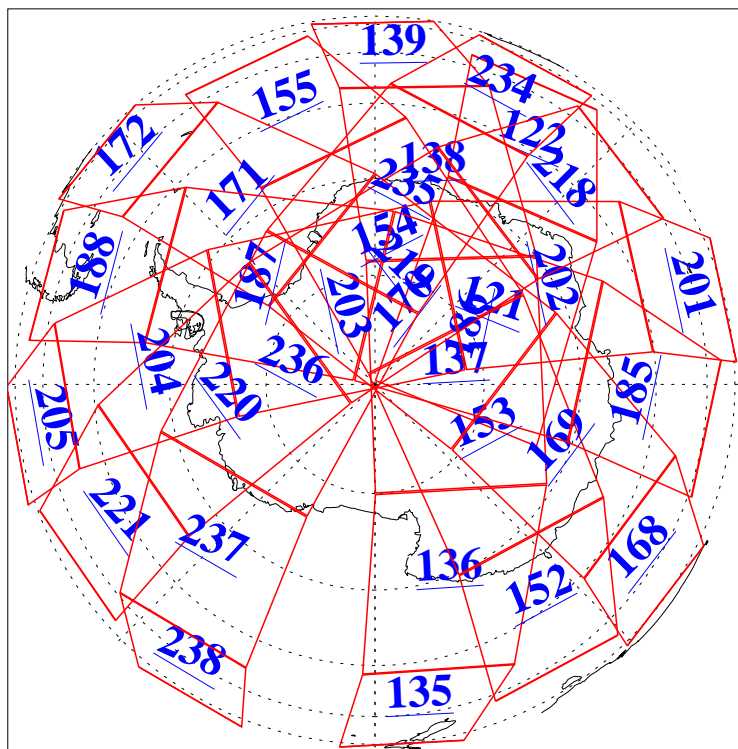

L1B Availability
AMSU Granules: 240
HSB Granules: 0
AIRS Granules: 240

28 Feb 2011
DoY 59
Aqua Day 3222
Granules: 1 to 120

Granules: 121 to 240

Legend: AMSU Available, HSB Available, AIRS Available

L1B Availability
AMSU Granules: 240
HSB Granules: 0
AIRS Granules: 240

28 Feb 2011
DoY 59
Aqua Day 3222

Ascending Granules

Descending Granules

Legend: AMSU Available, HSB Available, AIRS Available

L1B Availability
 AMSU Granules: 240
 HSB Granules: 0
 AIRS Granules: 240

28 Feb 2011
 DoY 59
 Aqua Day 3222

Northern Hemisphere Granules

Southern Hemisphere Granules

Legend: AMSU Available, HSB Available, AIRS Available