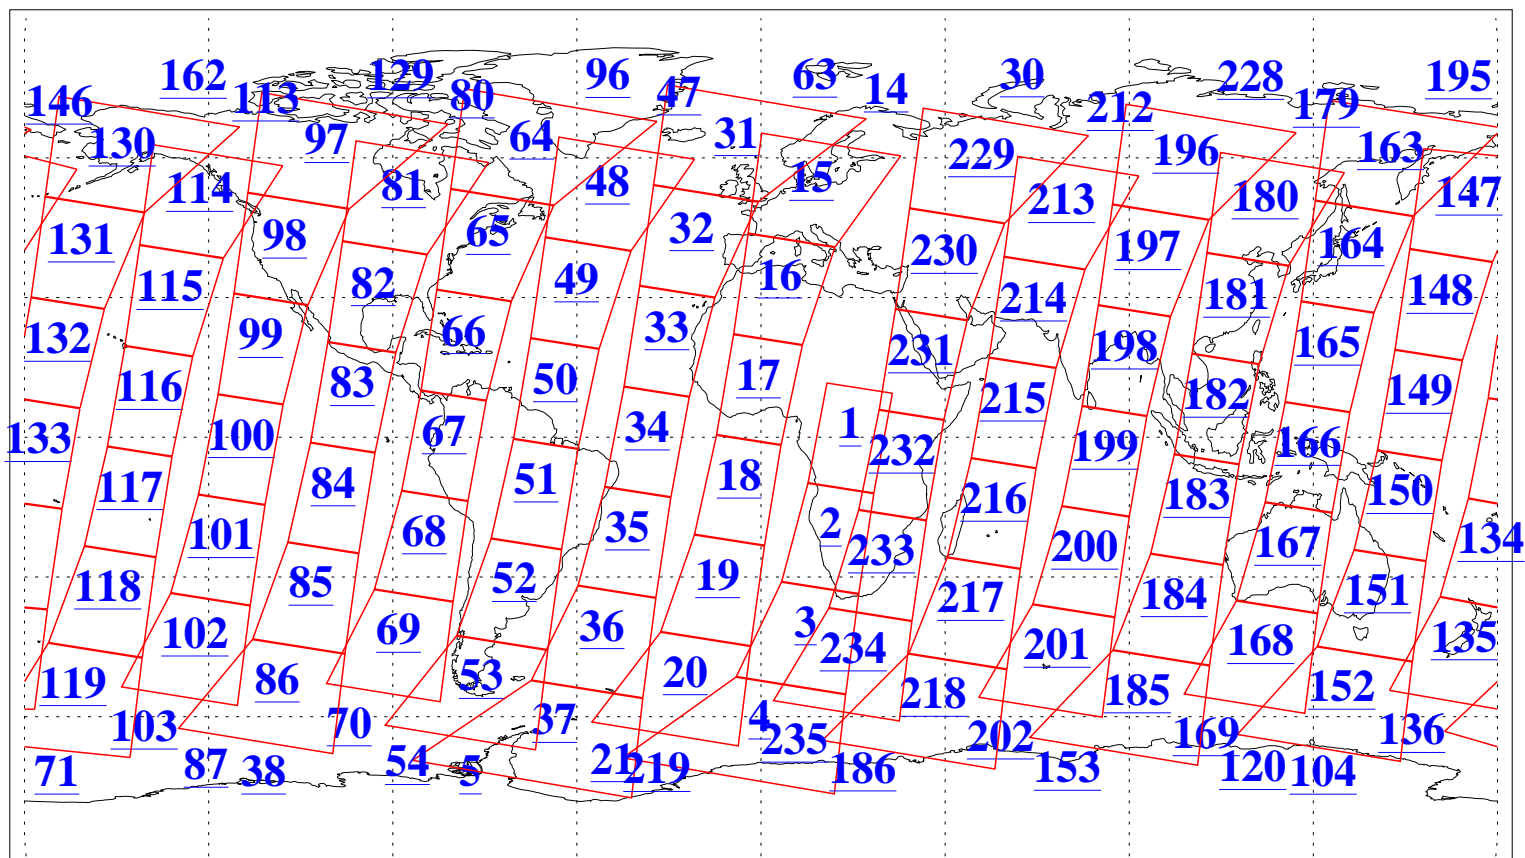

L1B Availability
AMSU Granules: 240
HSB Granules: 0
AIRS Granules: 240

28 Feb 2011
DoY 59
Aqua Day 3222
Granules: 1 to 120

Granules: 121 to 240

Legend: AMSU Available, HSB Available, AIRS Available

L1B Availability
AMSU Granules: 240
HSB Granules: 0
AIRS Granules: 240

28 Feb 2011
DoY 59
Aqua Day 3222

Ascending Granules

Descending Granules

Legend: AMSU Available, HSB Available, AIRS Available

L1B Availability
 AMSU Granules: 240
 HSB Granules: 0
 AIRS Granules: 240

28 Feb 2011
 DoY 59
 Aqua Day 3222

Northern Hemisphere Granules

Southern Hemisphere Granules

Legend: AMSU Available, HSB Available, AIRS Available