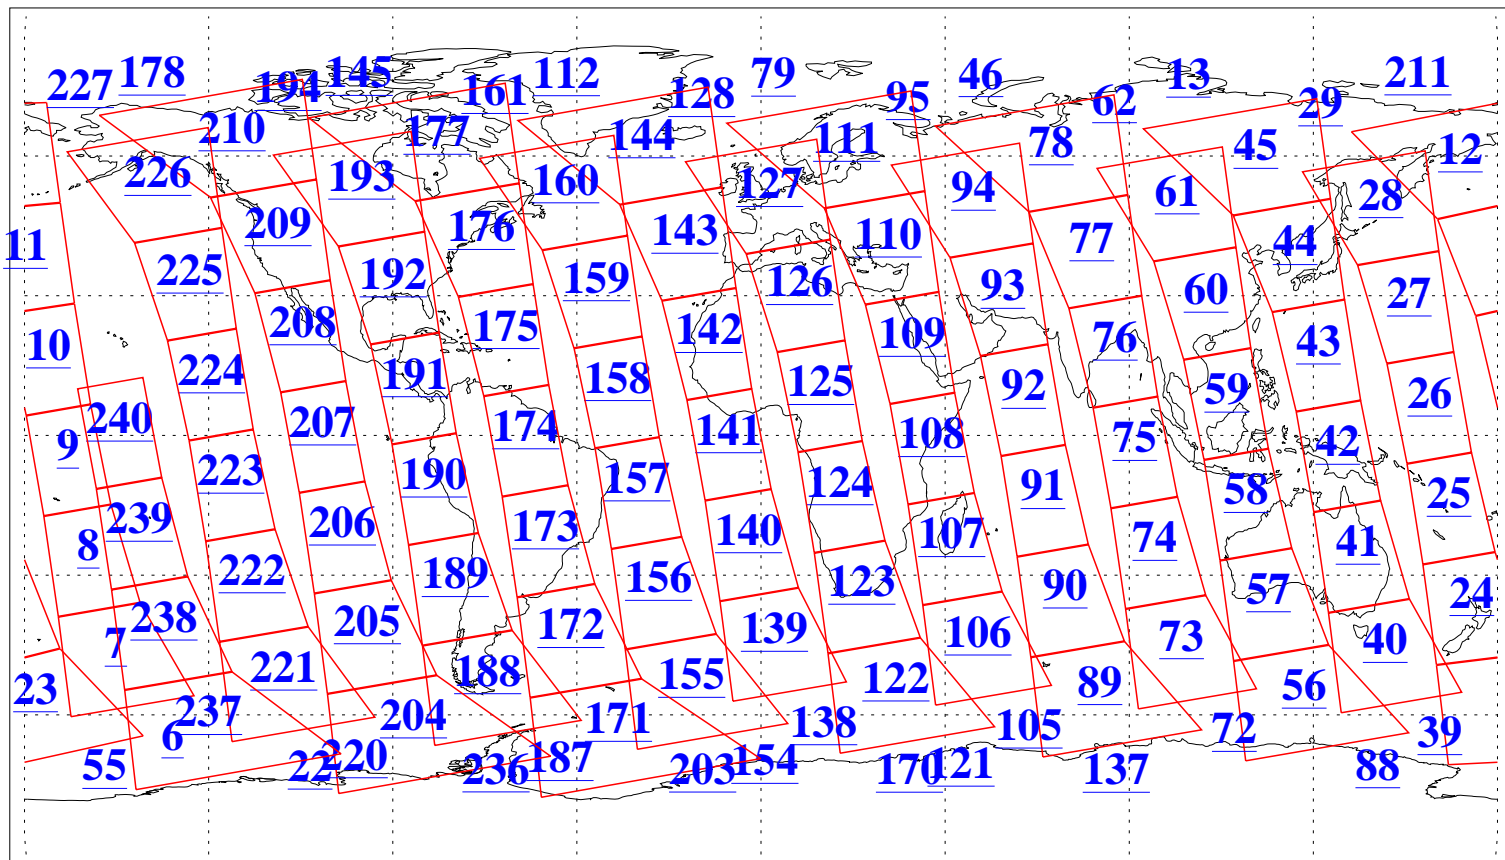

L1B Availability
AMSU Granules: 240
HSB Granules: 0
AIRS Granules: 240

28 Feb 2011
DoY 59
Aqua Day 3222
Granules: 1 to 120

Granules: 121 to 240

Legend: AMSU Available, HSB Available, AIRS Available

L1B Availability
AMSU Granules: 240
HSB Granules: 0
AIRS Granules: 240

28 Feb 2011
DoY 59
Aqua Day 3222

Ascending Granules

Descending Granules

Legend: AMSU Available, HSB Available, AIRS Available

L1B Availability
 AMSU Granules: 240
 HSB Granules: 0
 AIRS Granules: 240

28 Feb 2011
 DoY 59
 Aqua Day 3222

Northern Hemisphere Granules

Southern Hemisphere Granules

Legend: AMSU Available, HSB Available, AIRS Available