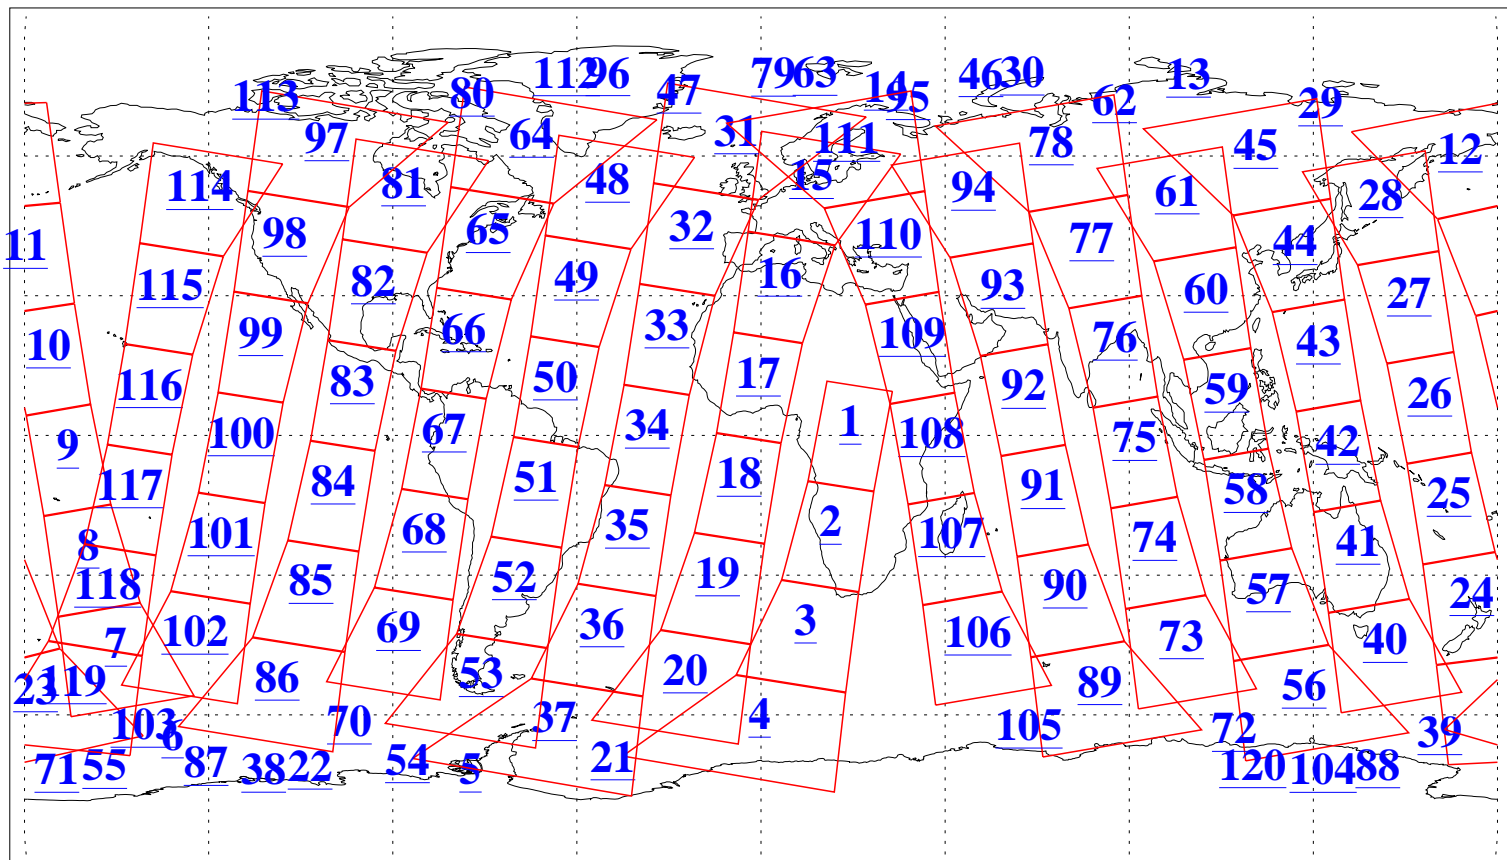

L1B Availability
AMSU Granules: 240
HSB Granules: 0
AIRS Granules: 240

28 Feb 2011
DoY 59
Aqua Day 3222
Granules: 1 to 120

Granules: 121 to 240

Legend: AMSU Available, HSB Available, AIRS Available

L1B Availability
AMSU Granules: 240
HSB Granules: 0
AIRS Granules: 240

28 Feb 2011
DoY 59
Aqua Day 3222

Ascending Granules

Descending Granules

Legend: AMSU Available, HSB Available, AIRS Available

L1B Availability
 AMSU Granules: 240
 HSB Granules: 0
 AIRS Granules: 240

28 Feb 2011
 DoY 59
 Aqua Day 3222

Northern Hemisphere Granules

Southern Hemisphere Granules

Legend: AMSU Available, HSB Available, AIRS Available