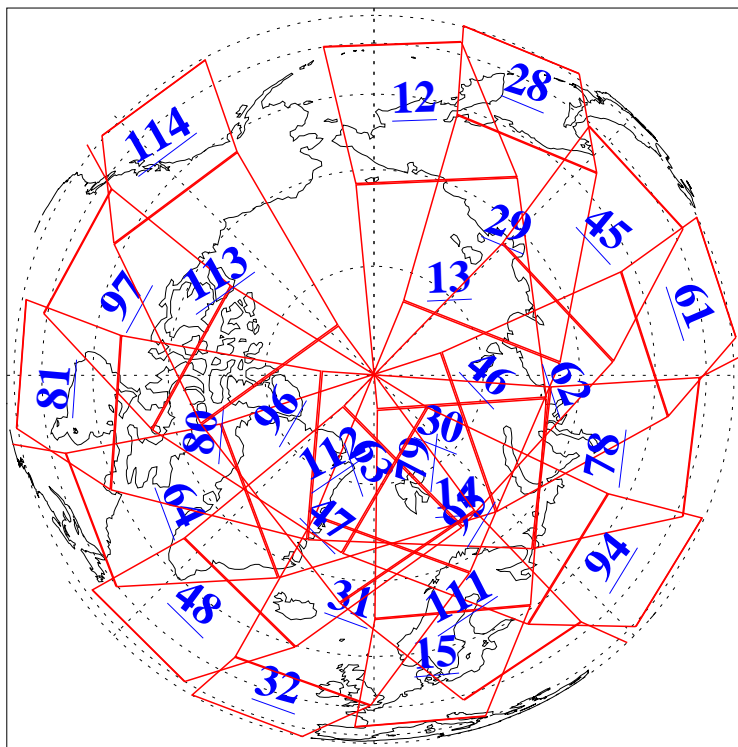

L1B Availability
AMSU Granules: 240
HSB Granules: 0
AIRS Granules: 240

28 Feb 2011
DoY 59
Aqua Day 3222
Granules: 1 to 120

Granules: 121 to 240

Legend: AMSU Available, HSB Available, AIRS Available

L1B Availability
AMSU Granules: 240
HSB Granules: 0
AIRS Granules: 240

28 Feb 2011
DoY 59
Aqua Day 3222

Ascending Granules

Descending Granules

Legend: AMSU Available, HSB Available, AIRS Available

L1B Availability
 AMSU Granules: 240
 HSB Granules: 0
 AIRS Granules: 240

28 Feb 2011
 DoY 59
 Aqua Day 3222

Northern Hemisphere Granules

Southern Hemisphere Granules

Legend: AMSU Available, HSB Available, AIRS Available