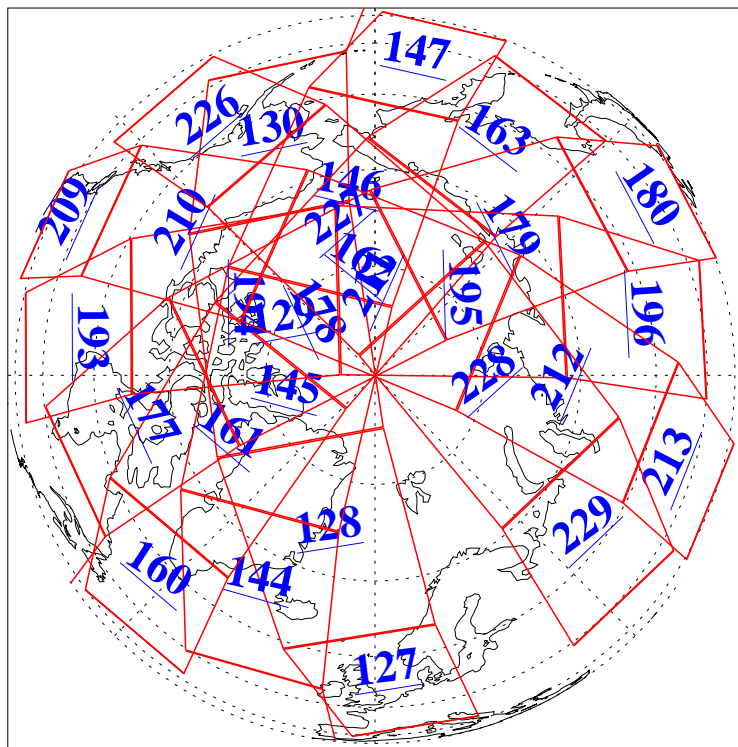

L1B Availability
AMSU Granules: 240
HSB Granules: 0
AIRS Granules: 240

28 Feb 2011
DoY 59
Aqua Day 3222
Granules: 1 to 120

Granules: 121 to 240

Legend: AMSU Available, HSB Available, AIRS Available

L1B Availability
AMSU Granules: 240
HSB Granules: 0
AIRS Granules: 240

28 Feb 2011
DoY 59
Aqua Day 3222

Ascending Granules

Descending Granules

Legend: AMSU Available, HSB Available, AIRS Available

L1B Availability
 AMSU Granules: 240
 HSB Granules: 0
 AIRS Granules: 240

28 Feb 2011
 DoY 59
 Aqua Day 3222

Northern Hemisphere Granules

Southern Hemisphere Granules

Legend: AMSU Available, HSB Available, AIRS Available