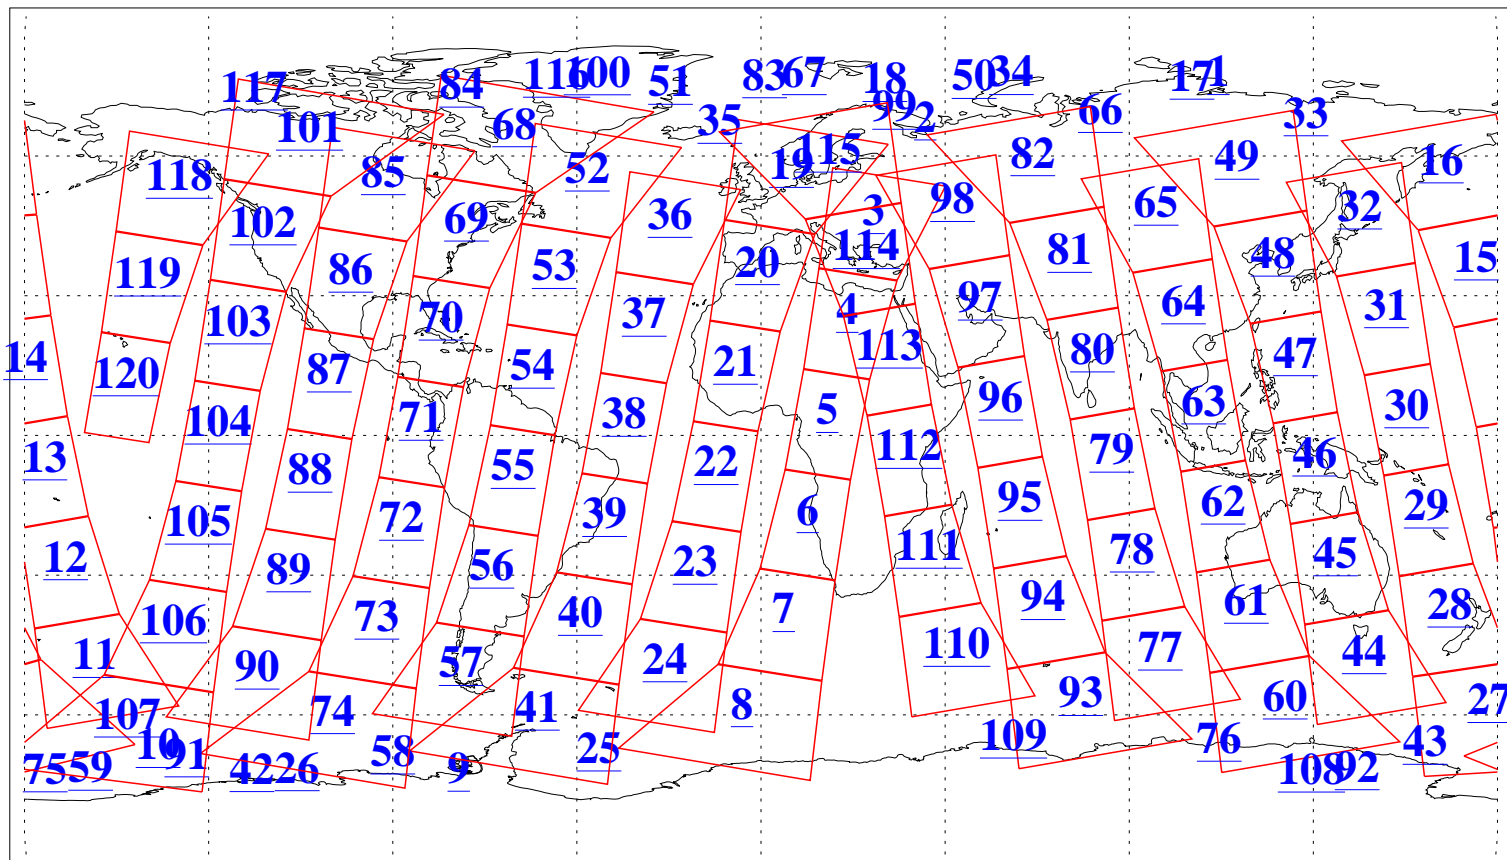

L1B Availability
AMSU Granules: 240
HSB Granules: 0
AIRS Granules: 240

24 Feb 2011
DoY 55
Aqua Day 3218
Granules: 1 to 120

Granules: 121 to 240

Legend: AMSU Available, HSB Available, AIRS Available

L1B Availability
AMSU Granules: 240
HSB Granules: 0
AIRS Granules: 240

24 Feb 2011
DoY 55
Aqua Day 3218
Ascending Granules

Descending Granules

Legend: AMSU Available, HSB Available, AIRS Available

L1B Availability
 AMSU Granules: 240
 HSB Granules: 0
 AIRS Granules: 240

24 Feb 2011
 DoY 55
 Aqua Day 3218

Northern Hemisphere Granules

Southern Hemisphere Granules

Legend: AMSU Available, HSB Available, AIRS Available