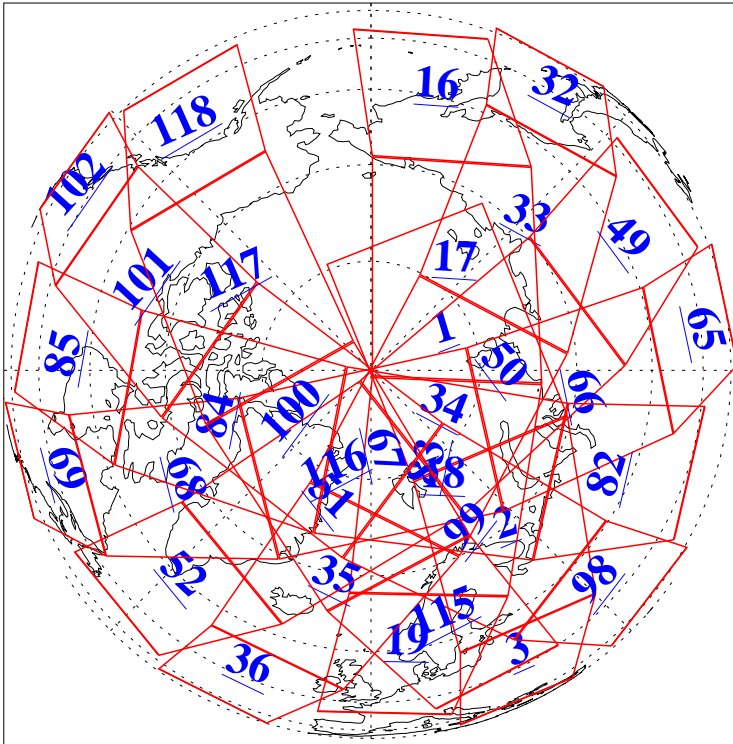

L1B Availability
AMSU Granules: 240
HSB Granules: 0
AIRS Granules: 240

24 Feb 2011
DoY 55
Aqua Day 3218
Granules: 1 to 120

Granules: 121 to 240

Legend: AMSU Available, HSB Available, AIRS Available

L1B Availability
AMSU Granules: 240
HSB Granules: 0
AIRS Granules: 240

24 Feb 2011
DoY 55
Aqua Day 3218
Ascending Granules

Descending Granules

Legend: AMSU Available, HSB Available, AIRS Available

L1B Availability
 AMSU Granules: 240
 HSB Granules: 0
 AIRS Granules: 240

24 Feb 2011
 DoY 55
 Aqua Day 3218

Northern Hemisphere Granules

Southern Hemisphere Granules

Legend: AMSU Available, HSB Available, AIRS Available