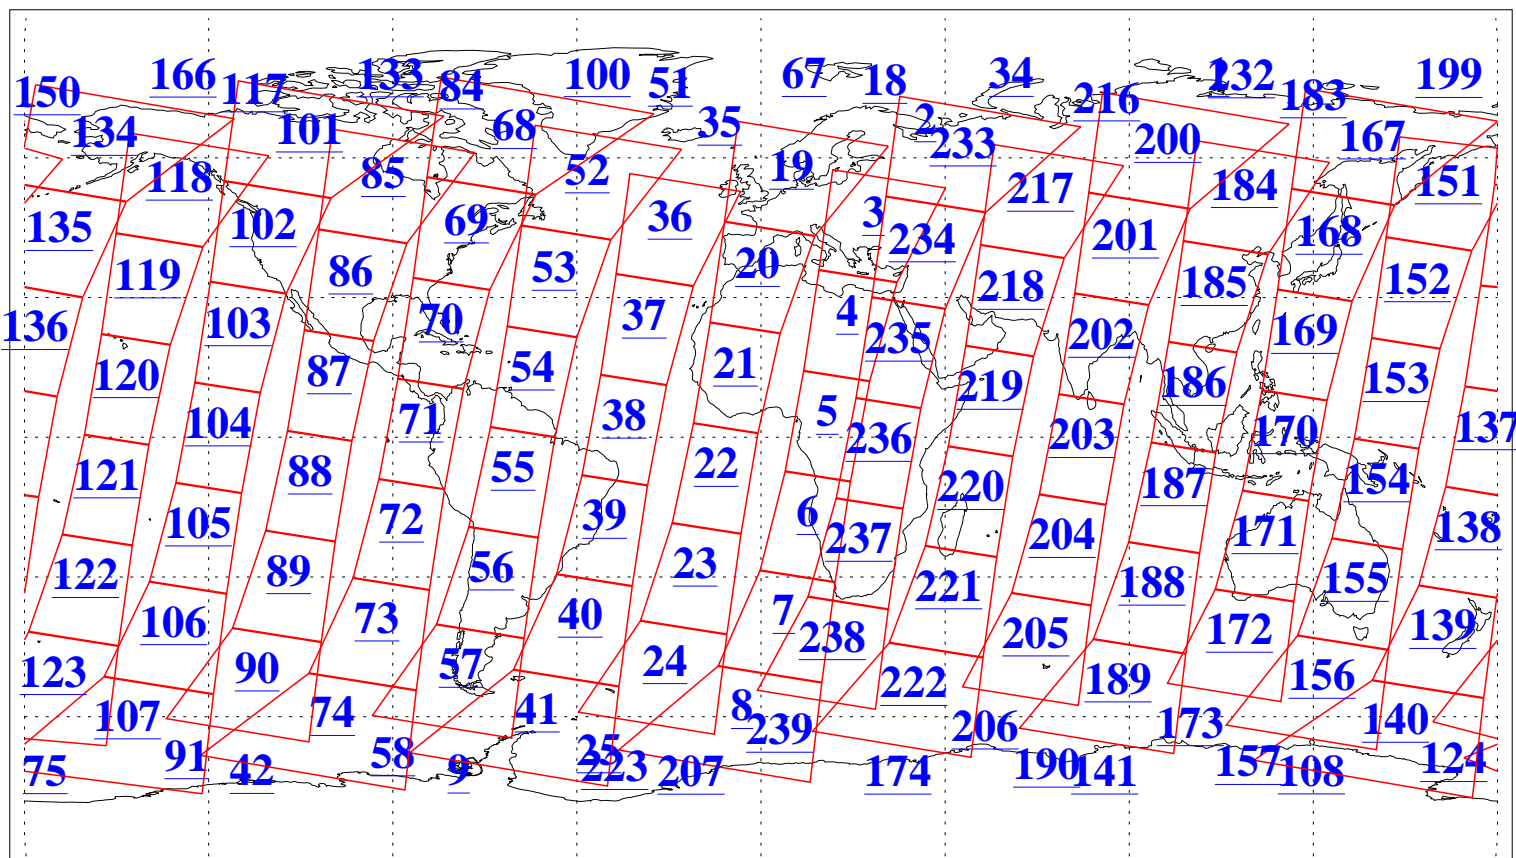

L1B Availability
AMSU Granules: 240
HSB Granules: 0
AIRS Granules: 240

24 Feb 2011
DoY 55
Aqua Day 3218
Granules: 1 to 120

Granules: 121 to 240

Legend: AMSU Available, HSB Available, AIRS Available

L1B Availability
AMSU Granules: 240
HSB Granules: 0
AIRS Granules: 240

24 Feb 2011
DoY 55
Aqua Day 3218
Ascending Granules

Descending Granules

Legend: AMSU Available, HSB Available, AIRS Available

L1B Availability
 AMSU Granules: 240
 HSB Granules: 0
 AIRS Granules: 240

24 Feb 2011
 DoY 55
 Aqua Day 3218

Northern Hemisphere Granules

Southern Hemisphere Granules

Legend: AMSU Available, HSB Available, AIRS Available