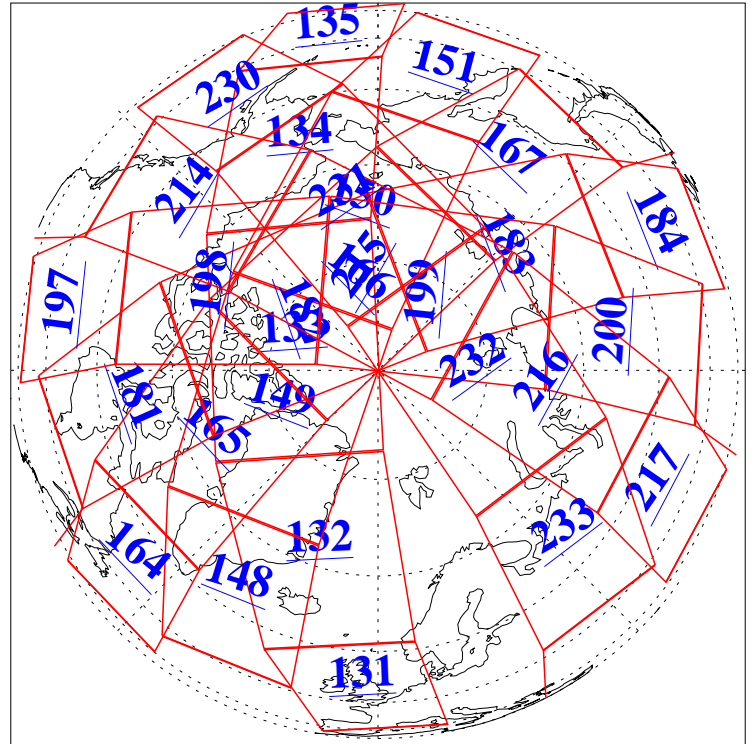

L1B Availability
AMSU Granules: 240
HSB Granules: 0
AIRS Granules: 240

24 Feb 2011
DoY 55
Aqua Day 3218
Granules: 1 to 120

Granules: 121 to 240

Legend: AMSU Available, HSB Available, AIRS Available

L1B Availability
AMSU Granules: 240
HSB Granules: 0
AIRS Granules: 240

24 Feb 2011
DoY 55
Aqua Day 3218
Ascending Granules

Descending Granules

Legend: AMSU Available, HSB Available, AIRS Available

L1B Availability
 AMSU Granules: 240
 HSB Granules: 0
 AIRS Granules: 240

24 Feb 2011
 DoY 55
 Aqua Day 3218

Northern Hemisphere Granules

Southern Hemisphere Granules

Legend: AMSU Available, HSB Available, AIRS Available