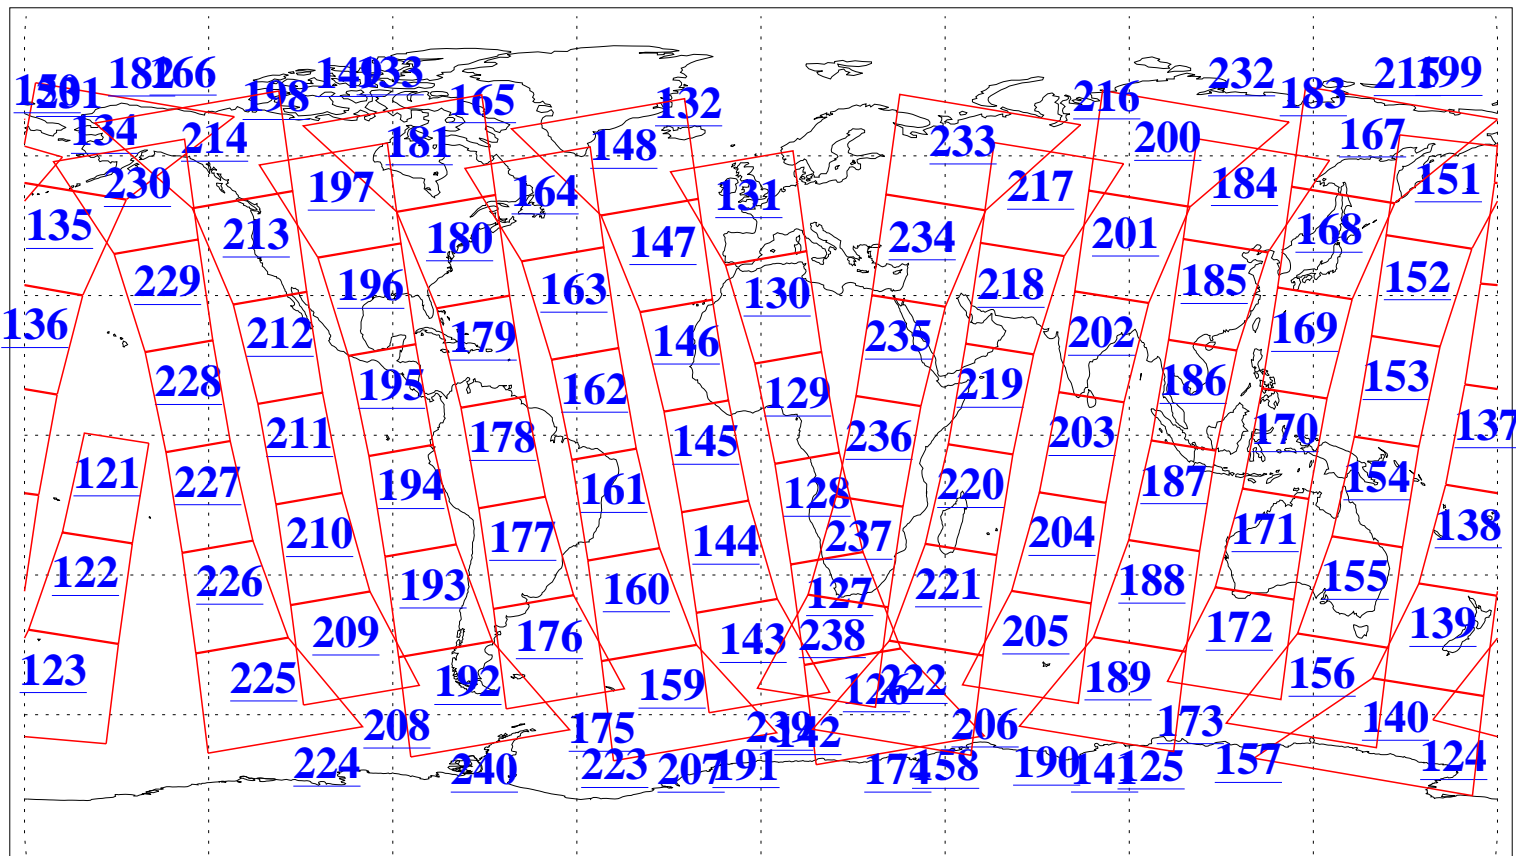

L1B Availability
AMSU Granules: 240
HSB Granules: 0
AIRS Granules: 240

24 Feb 2011
DoY 55
Aqua Day 3218
Granules: 1 to 120

Granules: 121 to 240

Legend: AMSU Available, HSB Available, AIRS Available

L1B Availability
AMSU Granules: 240
HSB Granules: 0
AIRS Granules: 240

24 Feb 2011
DoY 55
Aqua Day 3218
Ascending Granules

Descending Granules

Legend: AMSU Available, HSB Available, AIRS Available

L1B Availability
 AMSU Granules: 240
 HSB Granules: 0
 AIRS Granules: 240

24 Feb 2011
 DoY 55
 Aqua Day 3218

Northern Hemisphere Granules

Southern Hemisphere Granules

Legend: AMSU Available, HSB Available, AIRS Available