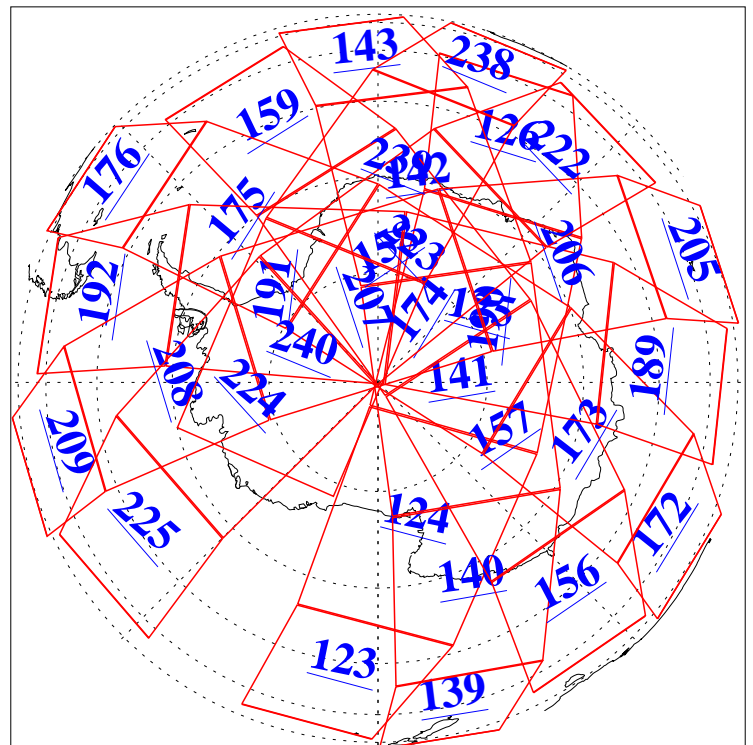

L1B Availability
AMSU Granules: 240
HSB Granules: 0
AIRS Granules: 240

24 Feb 2011
DoY 55
Aqua Day 3218
Granules: 1 to 120

Granules: 121 to 240

Legend: AMSU Available, HSB Available, AIRS Available

L1B Availability
AMSU Granules: 240
HSB Granules: 0
AIRS Granules: 240

24 Feb 2011
DoY 55
Aqua Day 3218
Ascending Granules

Descending Granules

Legend: AMSU Available, HSB Available, AIRS Available

L1B Availability
 AMSU Granules: 240
 HSB Granules: 0
 AIRS Granules: 240

24 Feb 2011
 DoY 55
 Aqua Day 3218

Northern Hemisphere Granules

Southern Hemisphere Granules

Legend: AMSU Available, HSB Available, AIRS Available