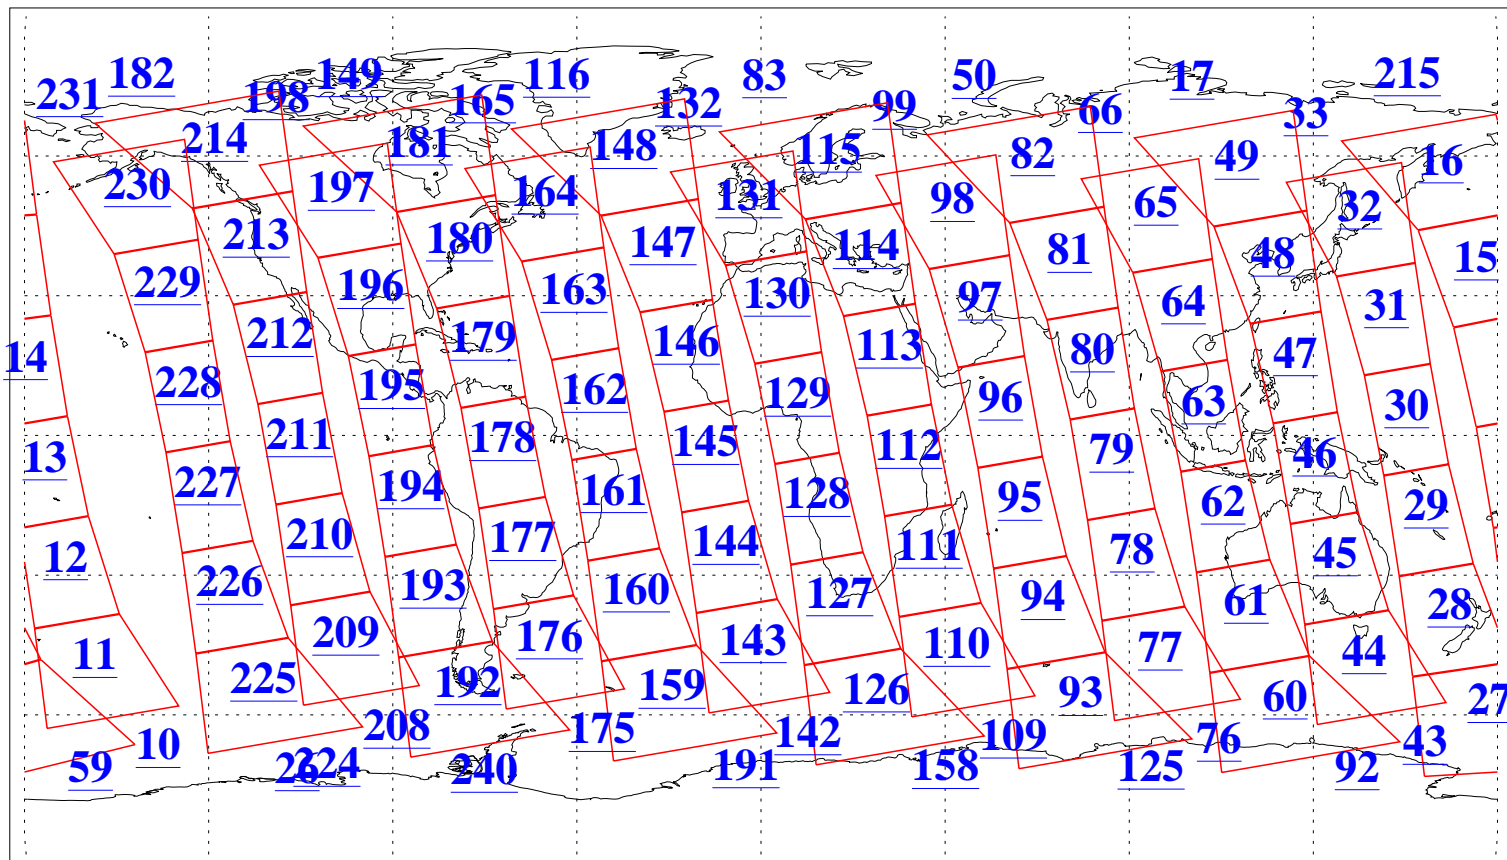

L1B Availability
AMSU Granules: 240
HSB Granules: 0
AIRS Granules: 240

24 Feb 2011
DoY 55
Aqua Day 3218
Granules: 1 to 120

Granules: 121 to 240

Legend: AMSU Available, HSB Available, AIRS Available

L1B Availability
AMSU Granules: 240
HSB Granules: 0
AIRS Granules: 240

24 Feb 2011
DoY 55
Aqua Day 3218
Ascending Granules

Descending Granules

Legend: AMSU Available, HSB Available, AIRS Available

L1B Availability
 AMSU Granules: 240
 HSB Granules: 0
 AIRS Granules: 240

24 Feb 2011
 DoY 55
 Aqua Day 3218

Northern Hemisphere Granules

Southern Hemisphere Granules

Legend: AMSU Available, HSB Available, AIRS Available