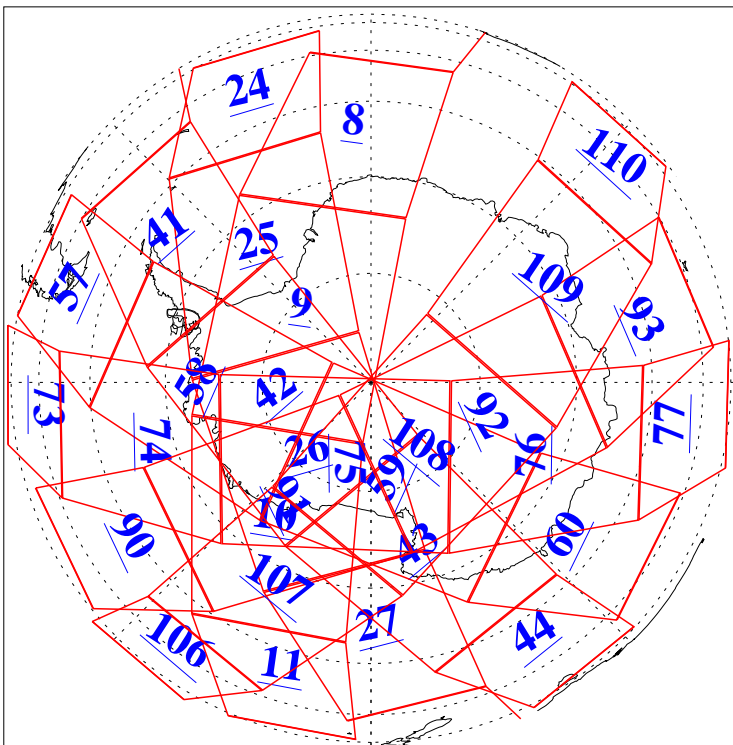

L1B Availability
AMSU Granules: 240
HSB Granules: 0
AIRS Granules: 240

24 Feb 2011
DoY 55
Aqua Day 3218
Granules: 1 to 120

Granules: 121 to 240

Legend: AMSU Available, HSB Available, AIRS Available

L1B Availability
AMSU Granules: 240
HSB Granules: 0
AIRS Granules: 240

24 Feb 2011
DoY 55
Aqua Day 3218
Ascending Granules

Descending Granules

Legend: AMSU Available, HSB Available, AIRS Available

L1B Availability
 AMSU Granules: 240
 HSB Granules: 0
 AIRS Granules: 240

24 Feb 2011
 DoY 55
 Aqua Day 3218

Northern Hemisphere Granules

Southern Hemisphere Granules

Legend: AMSU Available, HSB Available, AIRS Available