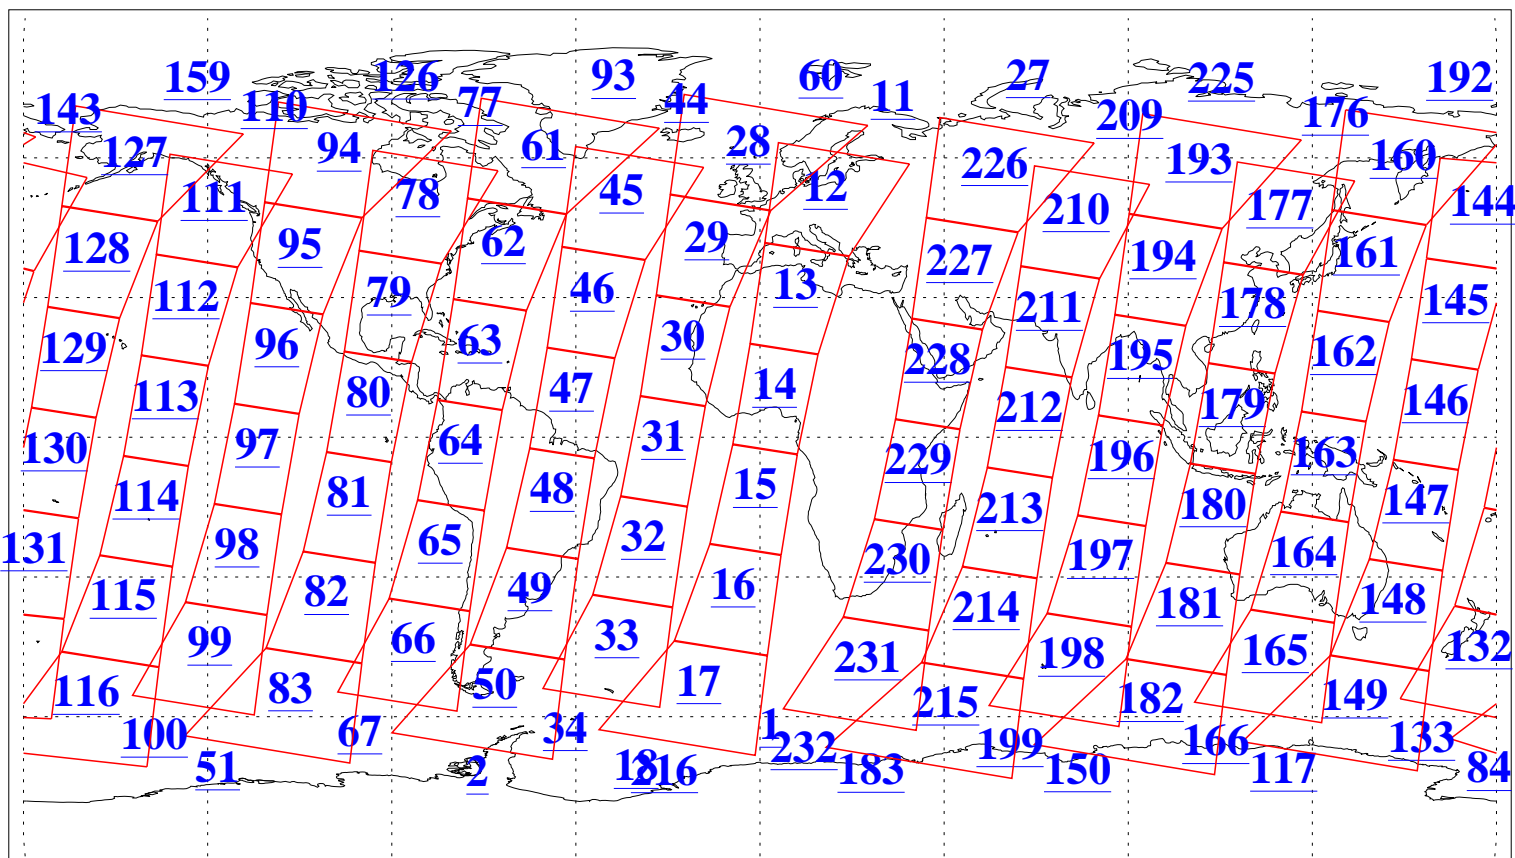

L1B Availability  
AMSU Granules: 240  
HSB Granules: 0  
AIRS Granules: 240

23 Feb 2011  
DoY 54  
Aqua Day 3217  
Granules: 1 to 120

Granules: 121 to 240

Legend: AMSU Available, HSB Available, AIRS Available

L1B Availability  
AMSU Granules: 240  
HSB Granules: 0  
AIRS Granules: 240

23 Feb 2011  
DoY 54  
Aqua Day 3217

Ascending Granules

Descending Granules

Legend: AMSU Available, HSB Available, AIRS Available

L1B Availability  
 AMSU Granules: 240  
 HSB Granules: 0  
 AIRS Granules: 240

23 Feb 2011  
 DoY 54  
 Aqua Day 3217

Northern Hemisphere Granules

Southern Hemisphere Granules

Legend: AMSU Available, HSB Available, AIRS Available