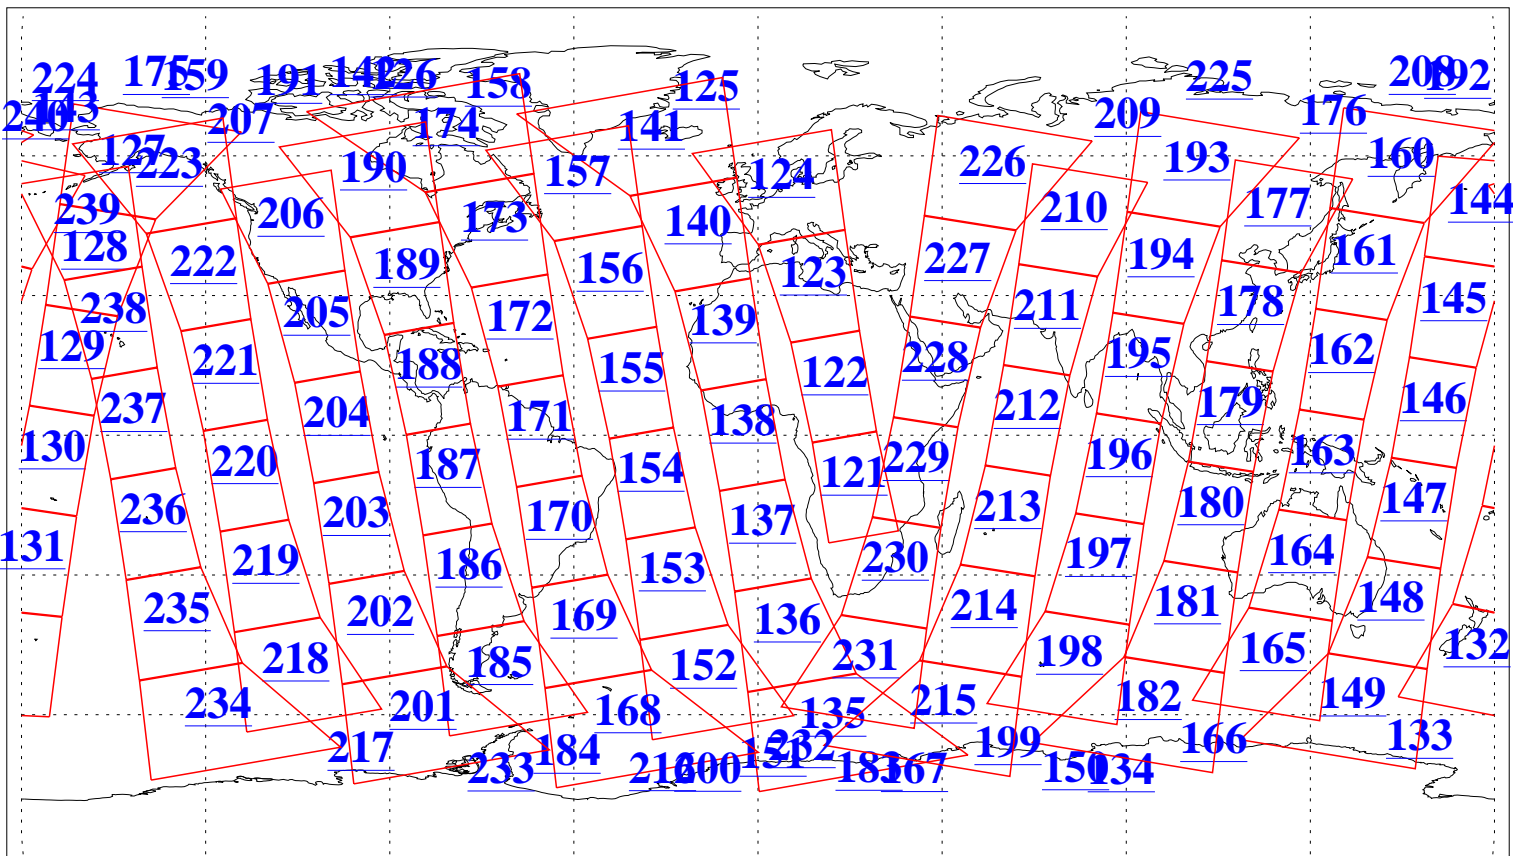

L1B Availability  
AMSU Granules: 240  
HSB Granules: 0  
AIRS Granules: 240

23 Feb 2011  
DoY 54  
Aqua Day 3217  
Granules: 1 to 120

Granules: 121 to 240

Legend: AMSU Available, HSB Available, AIRS Available

L1B Availability  
AMSU Granules: 240  
HSB Granules: 0  
AIRS Granules: 240

23 Feb 2011  
DoY 54  
Aqua Day 3217

Ascending Granules

Descending Granules

Legend: AMSU Available, HSB Available, AIRS Available

L1B Availability  
 AMSU Granules: 240  
 HSB Granules: 0  
 AIRS Granules: 240

23 Feb 2011  
 DoY 54  
 Aqua Day 3217

Northern Hemisphere Granules

Southern Hemisphere Granules

Legend: AMSU Available, HSB Available, AIRS Available