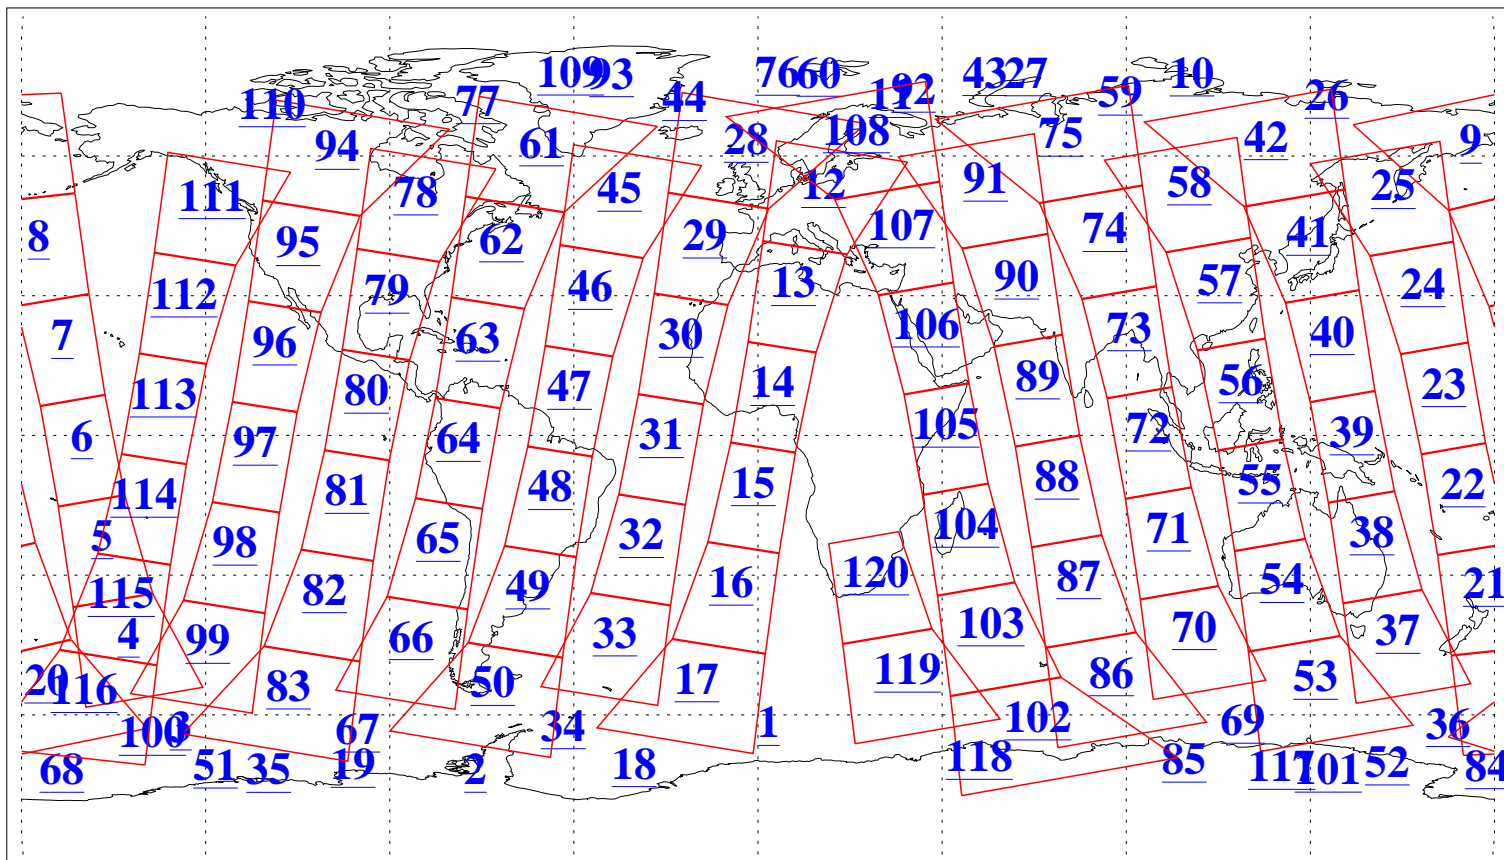

L1B Availability  
AMSU Granules: 240  
HSB Granules: 0  
AIRS Granules: 240

23 Feb 2011  
DoY 54  
Aqua Day 3217  
Granules: 1 to 120

Granules: 121 to 240

Legend: AMSU Available, HSB Available, AIRS Available

L1B Availability  
AMSU Granules: 240  
HSB Granules: 0  
AIRS Granules: 240

23 Feb 2011  
DoY 54  
Aqua Day 3217

Ascending Granules

Descending Granules

Legend: AMSU Available, HSB Available, AIRS Available

L1B Availability  
 AMSU Granules: 240  
 HSB Granules: 0  
 AIRS Granules: 240

23 Feb 2011  
 DoY 54  
 Aqua Day 3217

Northern Hemisphere Granules

Southern Hemisphere Granules

Legend: AMSU Available, HSB Available, AIRS Available