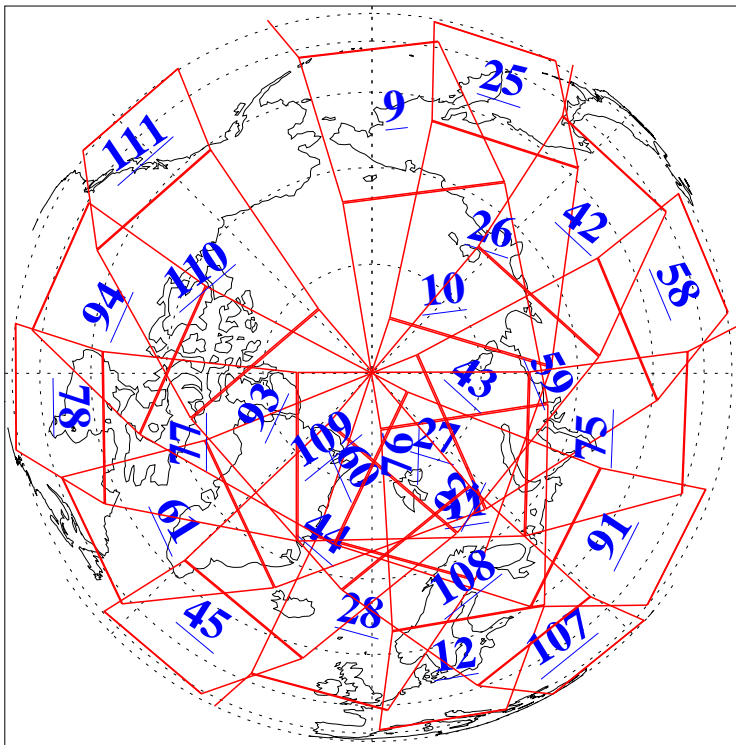

L1B Availability  
AMSU Granules: 240  
HSB Granules: 0  
AIRS Granules: 240

23 Feb 2011  
DoY 54  
Aqua Day 3217  
Granules: 1 to 120

Granules: 121 to 240

Legend: AMSU Available, HSB Available, AIRS Available

L1B Availability  
AMSU Granules: 240  
HSB Granules: 0  
AIRS Granules: 240

23 Feb 2011  
DoY 54  
Aqua Day 3217

Ascending Granules

Descending Granules

Legend: AMSU Available, HSB Available, AIRS Available

L1B Availability  
 AMSU Granules: 240  
 HSB Granules: 0  
 AIRS Granules: 240

23 Feb 2011  
 DoY 54  
 Aqua Day 3217

Northern Hemisphere Granules

Southern Hemisphere Granules

Legend: AMSU Available, HSB Available, AIRS Available