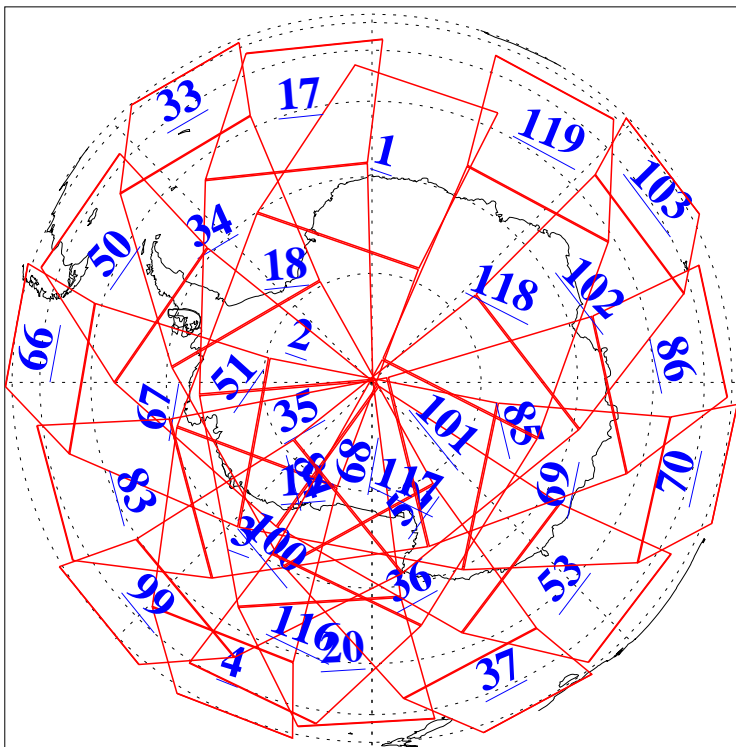

L1B Availability  
AMSU Granules: 240  
HSB Granules: 0  
AIRS Granules: 240

23 Feb 2011  
DoY 54  
Aqua Day 3217  
Granules: 1 to 120

Granules: 121 to 240

Legend: AMSU Available, HSB Available, AIRS Available

L1B Availability  
AMSU Granules: 240  
HSB Granules: 0  
AIRS Granules: 240

23 Feb 2011  
DoY 54  
Aqua Day 3217

Ascending Granules

Descending Granules

Legend: AMSU Available, HSB Available, AIRS Available

L1B Availability  
 AMSU Granules: 240  
 HSB Granules: 0  
 AIRS Granules: 240

23 Feb 2011  
 DoY 54  
 Aqua Day 3217

Northern Hemisphere Granules

Southern Hemisphere Granules

Legend: AMSU Available, HSB Available, AIRS Available