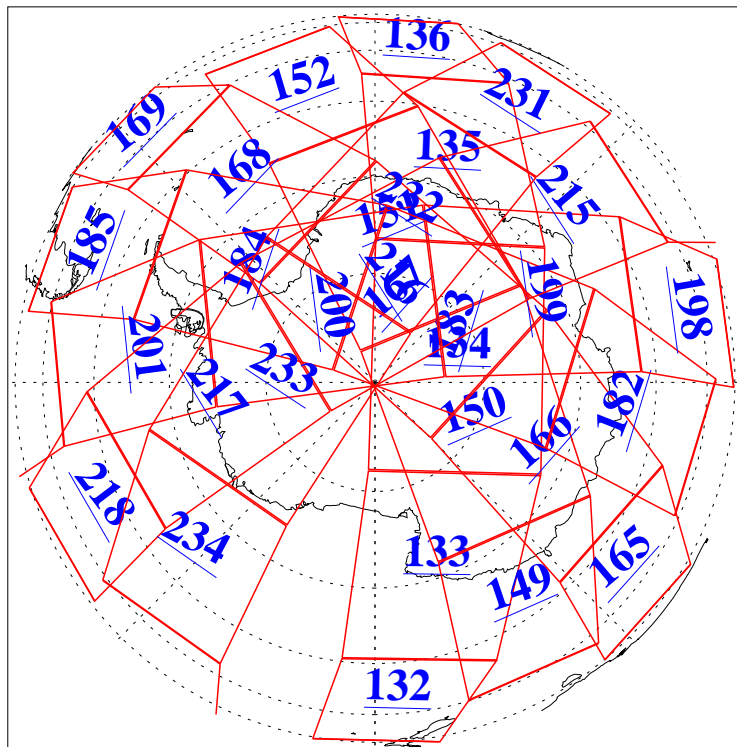

L1B Availability  
AMSU Granules: 240  
HSB Granules: 0  
AIRS Granules: 240

23 Feb 2011  
DoY 54  
Aqua Day 3217  
Granules: 1 to 120

Granules: 121 to 240

Legend: AMSU Available, HSB Available, AIRS Available

L1B Availability  
AMSU Granules: 240  
HSB Granules: 0  
AIRS Granules: 240

23 Feb 2011  
DoY 54  
Aqua Day 3217

Ascending Granules

Descending Granules

Legend: AMSU Available, HSB Available, AIRS Available

L1B Availability  
 AMSU Granules: 240  
 HSB Granules: 0  
 AIRS Granules: 240

23 Feb 2011  
 DoY 54  
 Aqua Day 3217

Northern Hemisphere Granules

Southern Hemisphere Granules

Legend: AMSU Available, HSB Available, AIRS Available