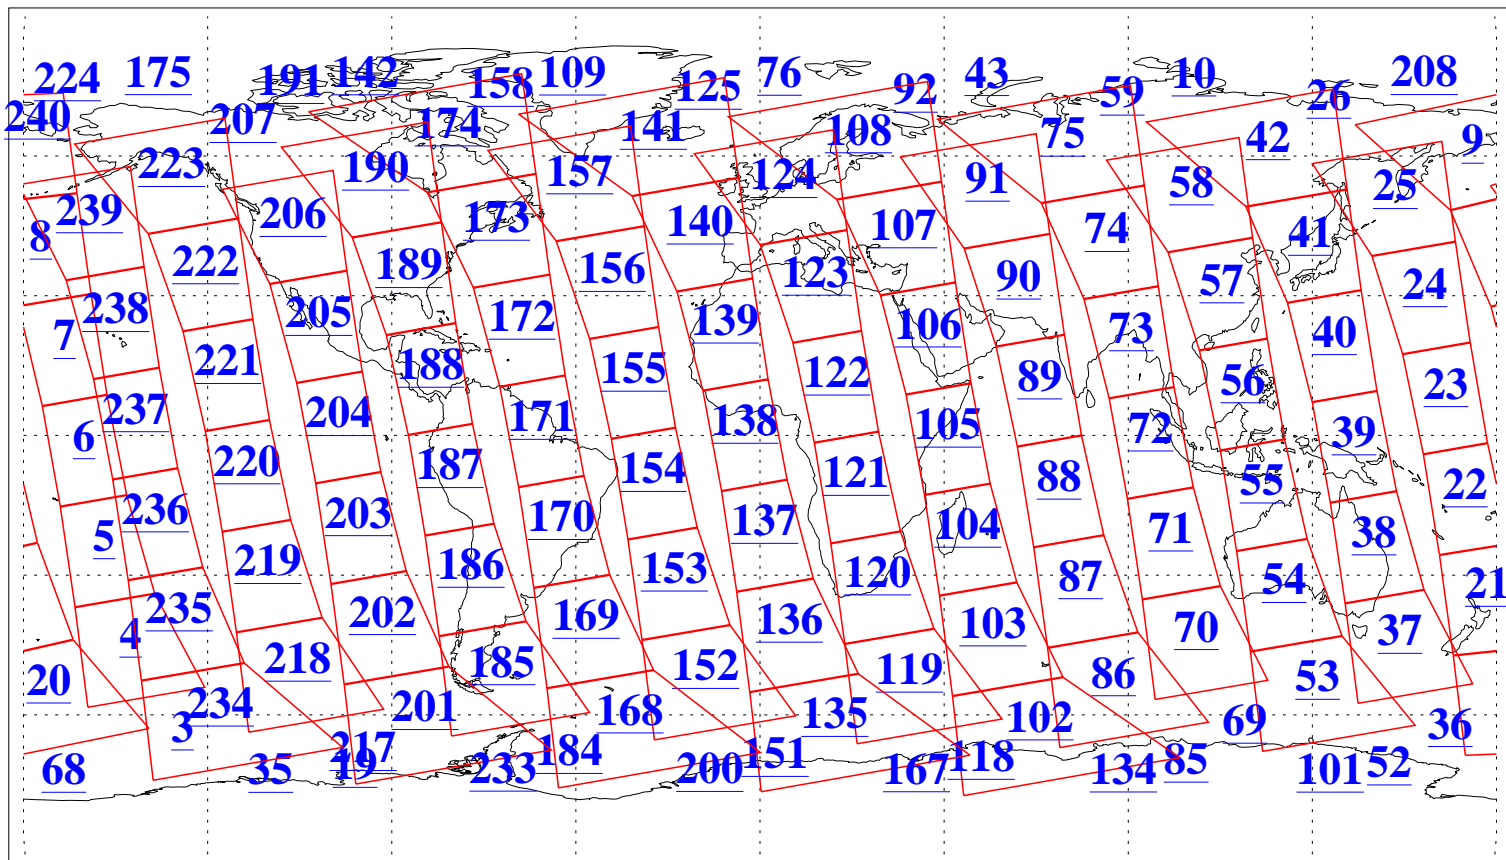

L1B Availability  
AMSU Granules: 240  
HSB Granules: 0  
AIRS Granules: 240

23 Feb 2011  
DoY 54  
Aqua Day 3217  
Granules: 1 to 120

Granules: 121 to 240

Legend: AMSU Available, HSB Available, AIRS Available

L1B Availability  
AMSU Granules: 240  
HSB Granules: 0  
AIRS Granules: 240

23 Feb 2011  
DoY 54  
Aqua Day 3217

Ascending Granules

Descending Granules

Legend: AMSU Available, HSB Available, AIRS Available

L1B Availability  
 AMSU Granules: 240  
 HSB Granules: 0  
 AIRS Granules: 240

23 Feb 2011  
 DoY 54  
 Aqua Day 3217

Northern Hemisphere Granules

Southern Hemisphere Granules

Legend: AMSU Available, HSB Available, AIRS Available