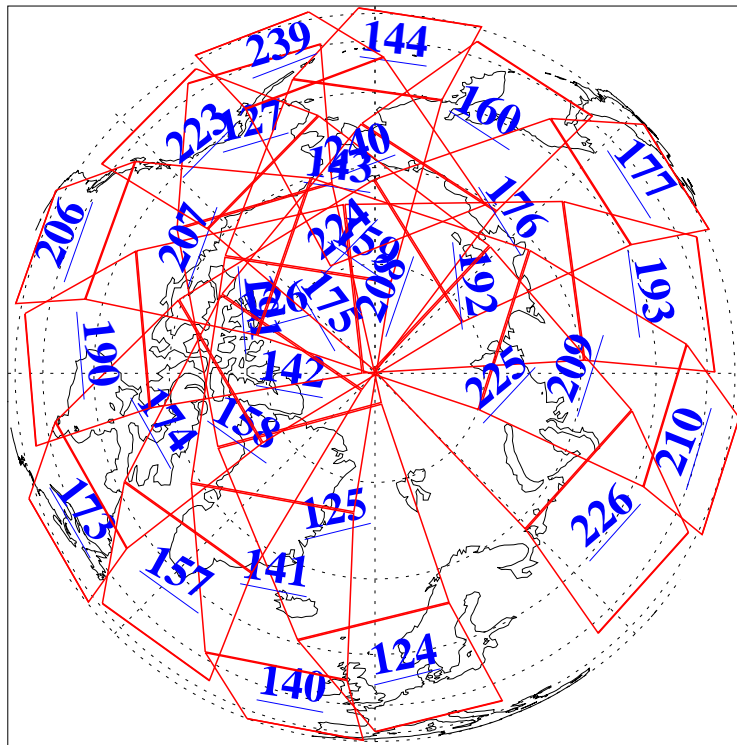

L1B Availability  
AMSU Granules: 240  
HSB Granules: 0  
AIRS Granules: 240

23 Feb 2011  
DoY 54  
Aqua Day 3217  
Granules: 1 to 120

Granules: 121 to 240

Legend: AMSU Available, HSB Available, AIRS Available

L1B Availability  
AMSU Granules: 240  
HSB Granules: 0  
AIRS Granules: 240

23 Feb 2011  
DoY 54  
Aqua Day 3217

Ascending Granules

Descending Granules

Legend: AMSU Available, HSB Available, AIRS Available

L1B Availability  
 AMSU Granules: 240  
 HSB Granules: 0  
 AIRS Granules: 240

23 Feb 2011  
 DoY 54  
 Aqua Day 3217

Northern Hemisphere Granules

Southern Hemisphere Granules

Legend: AMSU Available, HSB Available, AIRS Available