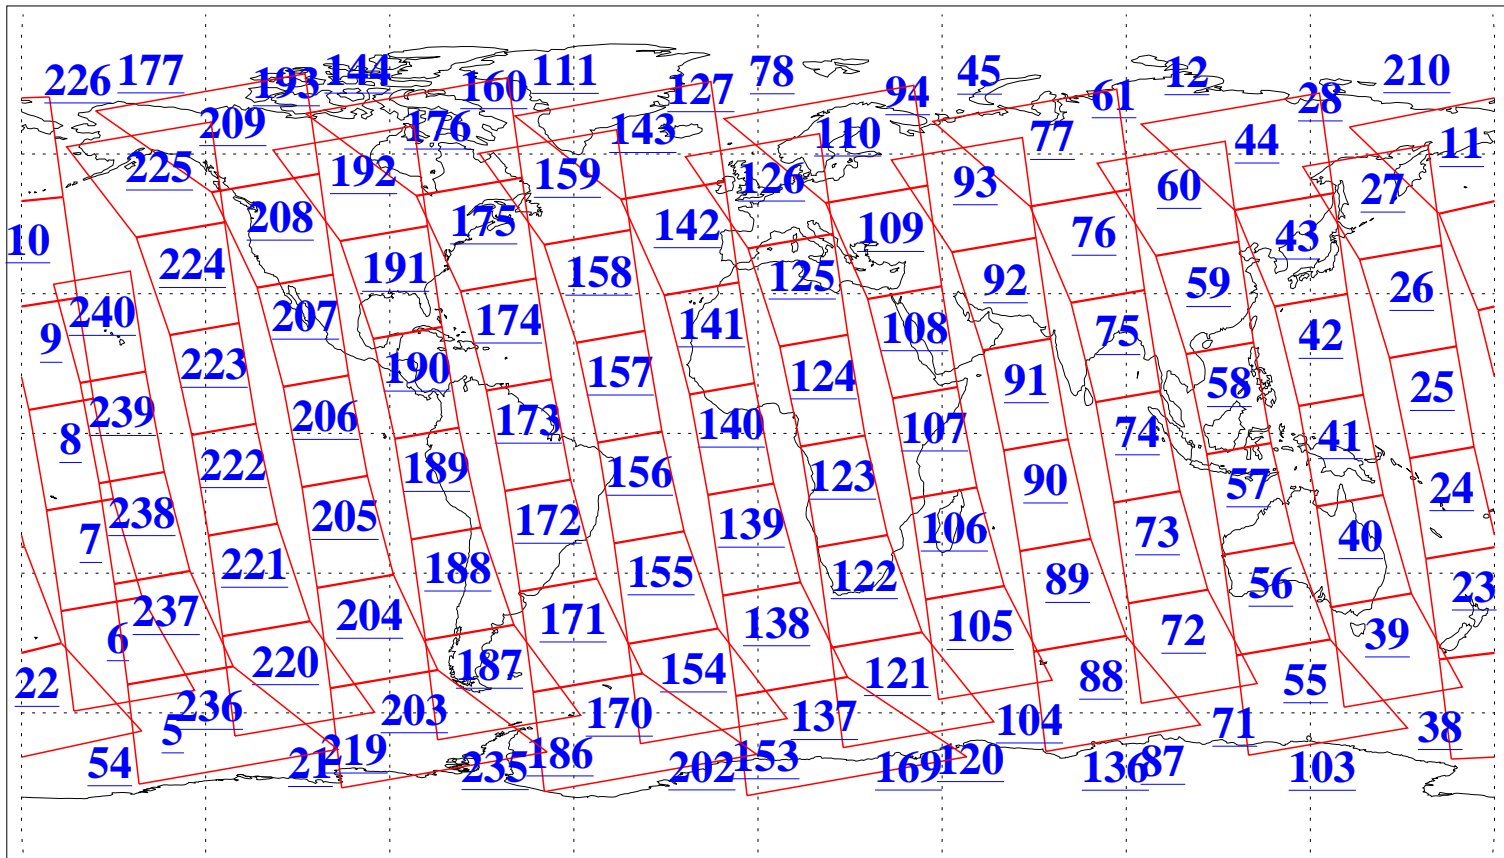

L1B Availability
AMSU Granules: 240
HSB Granules: 0
AIRS Granules: 240

21 Feb 2011
DoY 52
Aqua Day 3215
Ascending Granules

Descending Granules

Legend: AMSU Available, HSB Available, AIRS Available

L1B Availability
 AMSU Granules: 240
 HSB Granules: 0
 AIRS Granules: 240

21 Feb 2011
 DoY 52
 Aqua Day 3215

Northern Hemisphere Granules

Southern Hemisphere Granules

Legend: AMSU Available, HSB Available, AIRS Available