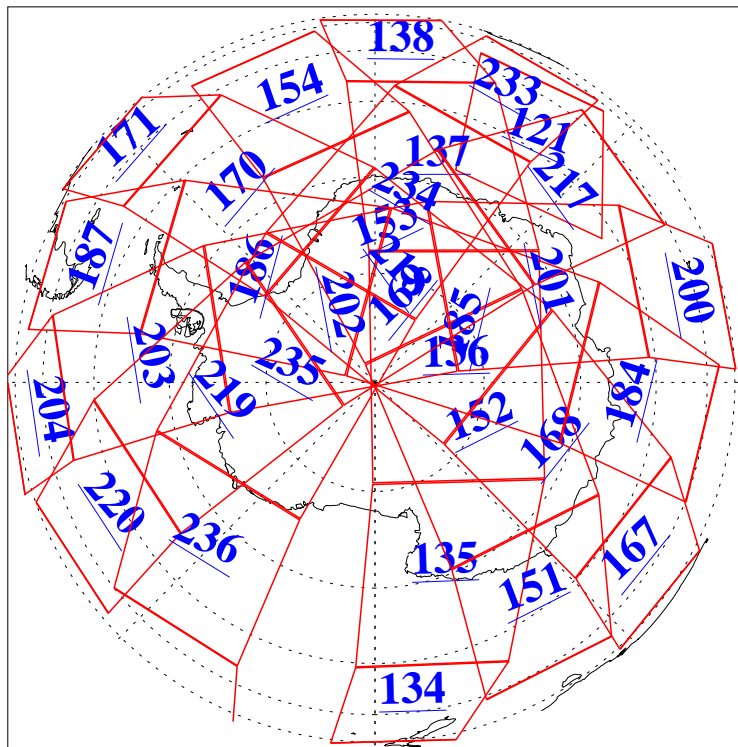

L1B Availability
AMSU Granules: 240
HSB Granules: 0
AIRS Granules: 240

21 Feb 2011
DoY 52
Aqua Day 3215
Ascending Granules

Descending Granules

Legend: AMSU Available, HSB Available, AIRS Available

L1B Availability
 AMSU Granules: 240
 HSB Granules: 0
 AIRS Granules: 240

21 Feb 2011
 DoY 52
 Aqua Day 3215

Northern Hemisphere Granules

Southern Hemisphere Granules

Legend: AMSU Available, HSB Available, AIRS Available