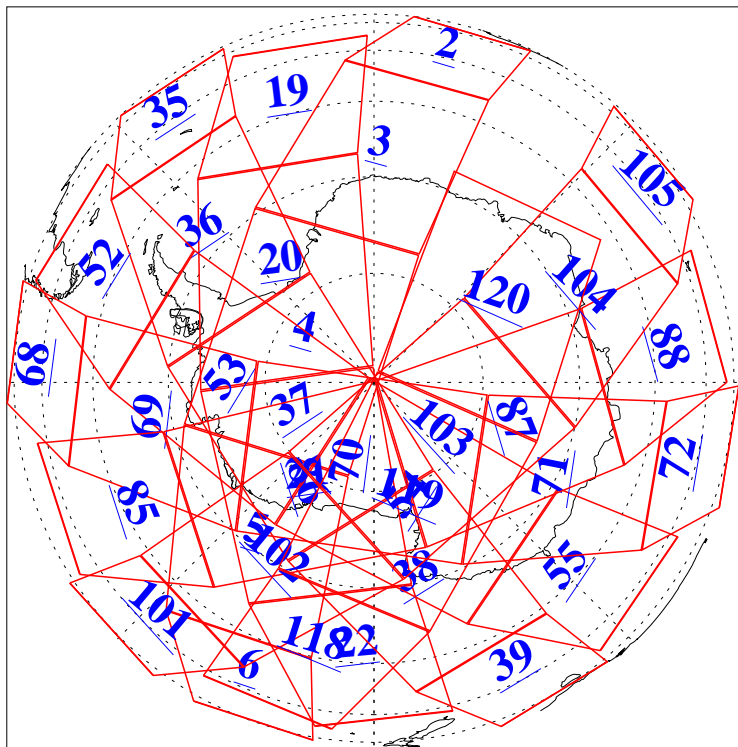

L1B Availability
AMSU Granules: 240
HSB Granules: 0
AIRS Granules: 240

21 Feb 2011
DoY 52
Aqua Day 3215
Ascending Granules

Descending Granules

Legend: AMSU Available, HSB Available, AIRS Available

L1B Availability
 AMSU Granules: 240
 HSB Granules: 0
 AIRS Granules: 240

21 Feb 2011
 DoY 52
 Aqua Day 3215

Northern Hemisphere Granules

Southern Hemisphere Granules

Legend: AMSU Available, HSB Available, AIRS Available