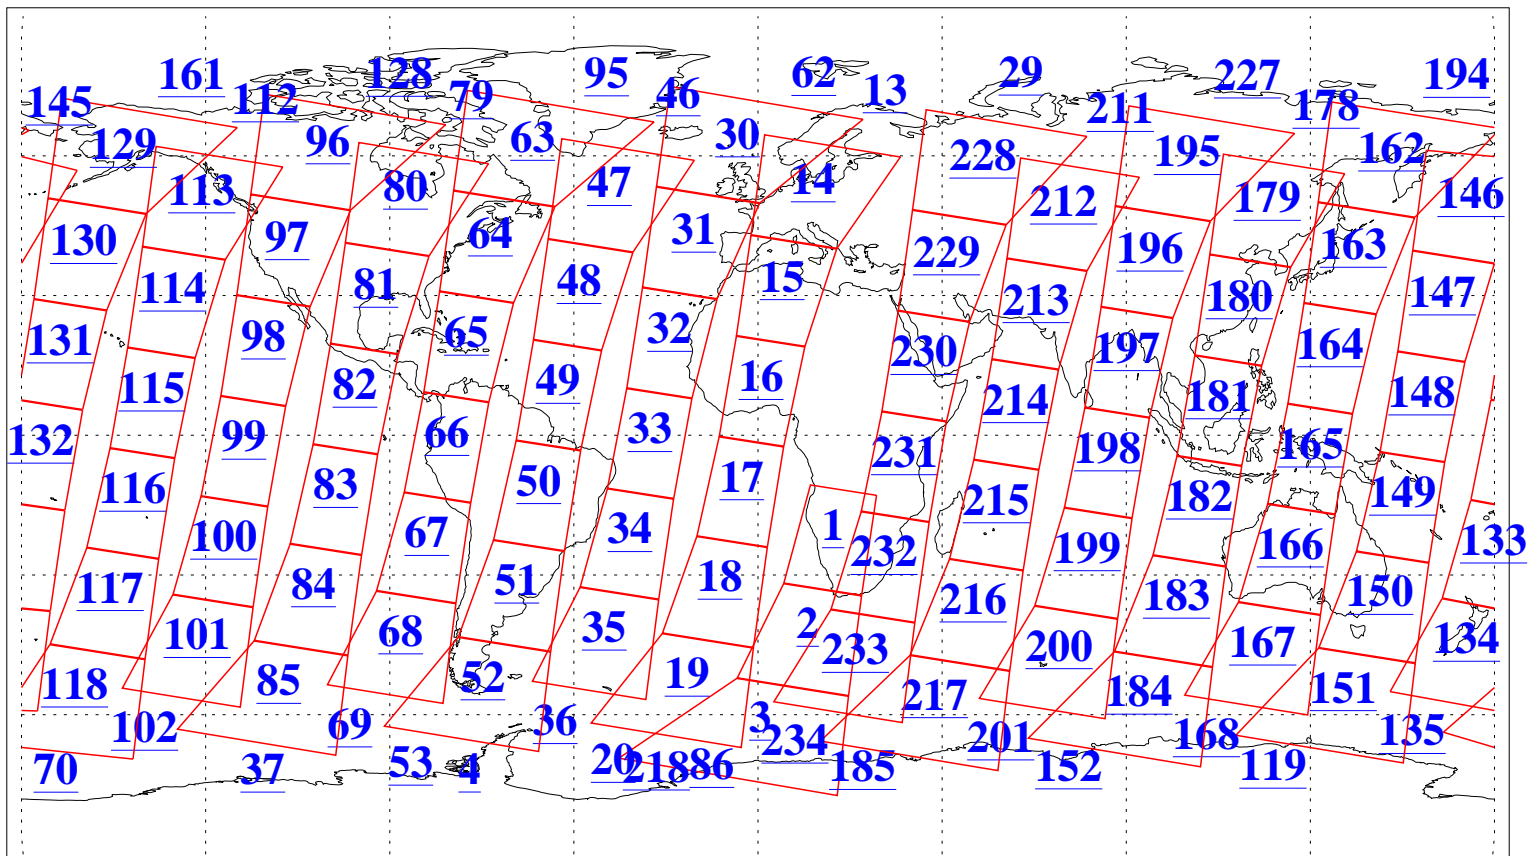

L1B Availability
AMSU Granules: 240
HSB Granules: 0
AIRS Granules: 240

21 Feb 2011
DoY 52
Aqua Day 3215
Ascending Granules

Descending Granules

Legend: AMSU Available, HSB Available, AIRS Available

L1B Availability
 AMSU Granules: 240
 HSB Granules: 0
 AIRS Granules: 240

21 Feb 2011
 DoY 52
 Aqua Day 3215

Northern Hemisphere Granules

Southern Hemisphere Granules

Legend: AMSU Available, HSB Available, AIRS Available