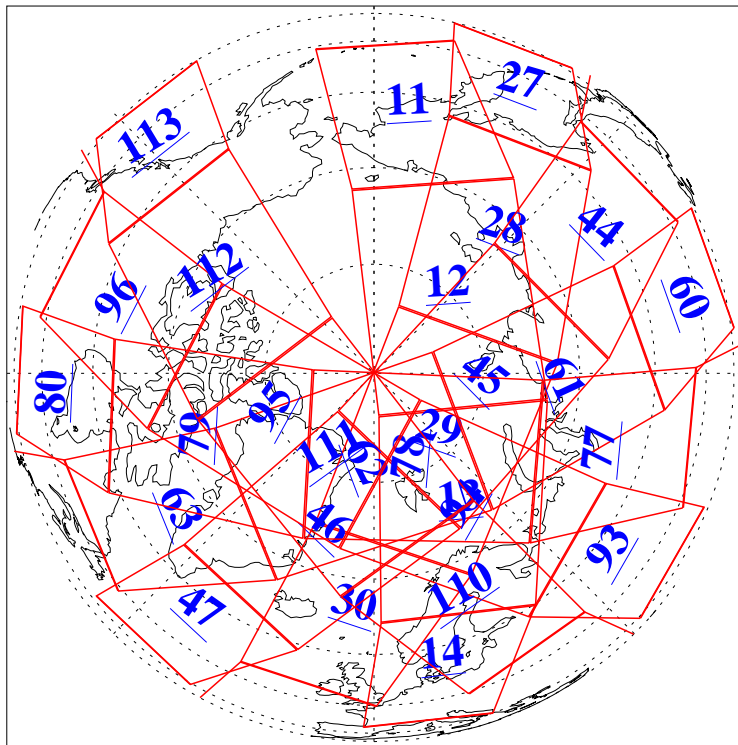

L1B Availability
AMSU Granules: 240
HSB Granules: 0
AIRS Granules: 240

21 Feb 2011
DoY 52
Aqua Day 3215
Ascending Granules

Descending Granules

Legend: AMSU Available, HSB Available, AIRS Available

L1B Availability
 AMSU Granules: 240
 HSB Granules: 0
 AIRS Granules: 240

21 Feb 2011
 DoY 52
 Aqua Day 3215

Northern Hemisphere Granules

Southern Hemisphere Granules

Legend: AMSU Available, HSB Available, AIRS Available