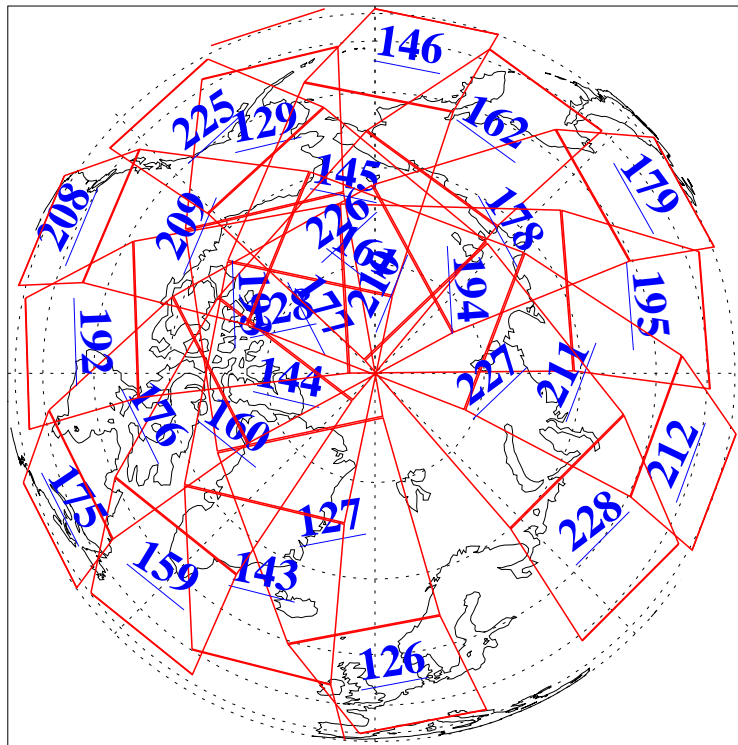

L1B Availability
AMSU Granules: 240
HSB Granules: 0
AIRS Granules: 240

21 Feb 2011
DoY 52
Aqua Day 3215
Ascending Granules

Descending Granules

Legend: AMSU Available, HSB Available, AIRS Available

L1B Availability
 AMSU Granules: 240
 HSB Granules: 0
 AIRS Granules: 240

21 Feb 2011
 DoY 52
 Aqua Day 3215

Northern Hemisphere Granules

Southern Hemisphere Granules

Legend: AMSU Available, HSB Available, AIRS Available