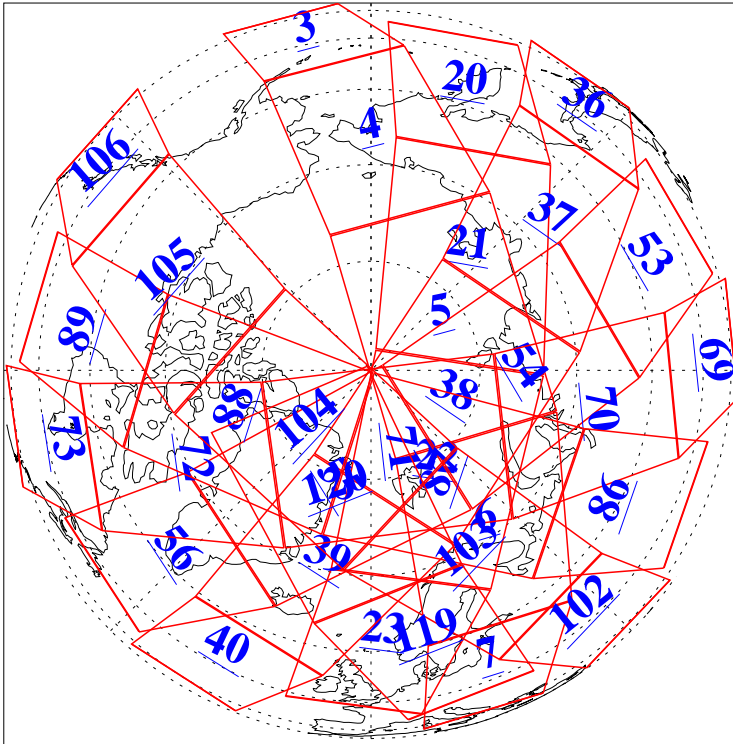

L1B Availability  
AMSU Granules: 240  
HSB Granules: 0  
AIRS Granules: 240

20 Feb 2011  
DoY 51  
Aqua Day 3214  
Granules: 1 to 120

Granules: 121 to 240

Legend: AMSU Available, HSB Available, AIRS Available

L1B Availability  
AMSU Granules: 240  
HSB Granules: 0  
AIRS Granules: 240

20 Feb 2011  
DoY 51  
Aqua Day 3214  
Ascending Granules

Descending Granules

Legend: AMSU Available, HSB Available, AIRS Available

L1B Availability  
 AMSU Granules: 240  
 HSB Granules: 0  
 AIRS Granules: 240

20 Feb 2011  
 DoY 51  
 Aqua Day 3214

Northern Hemisphere Granules

Southern Hemisphere Granules

Legend: AMSU Available, HSB Available, AIRS Available