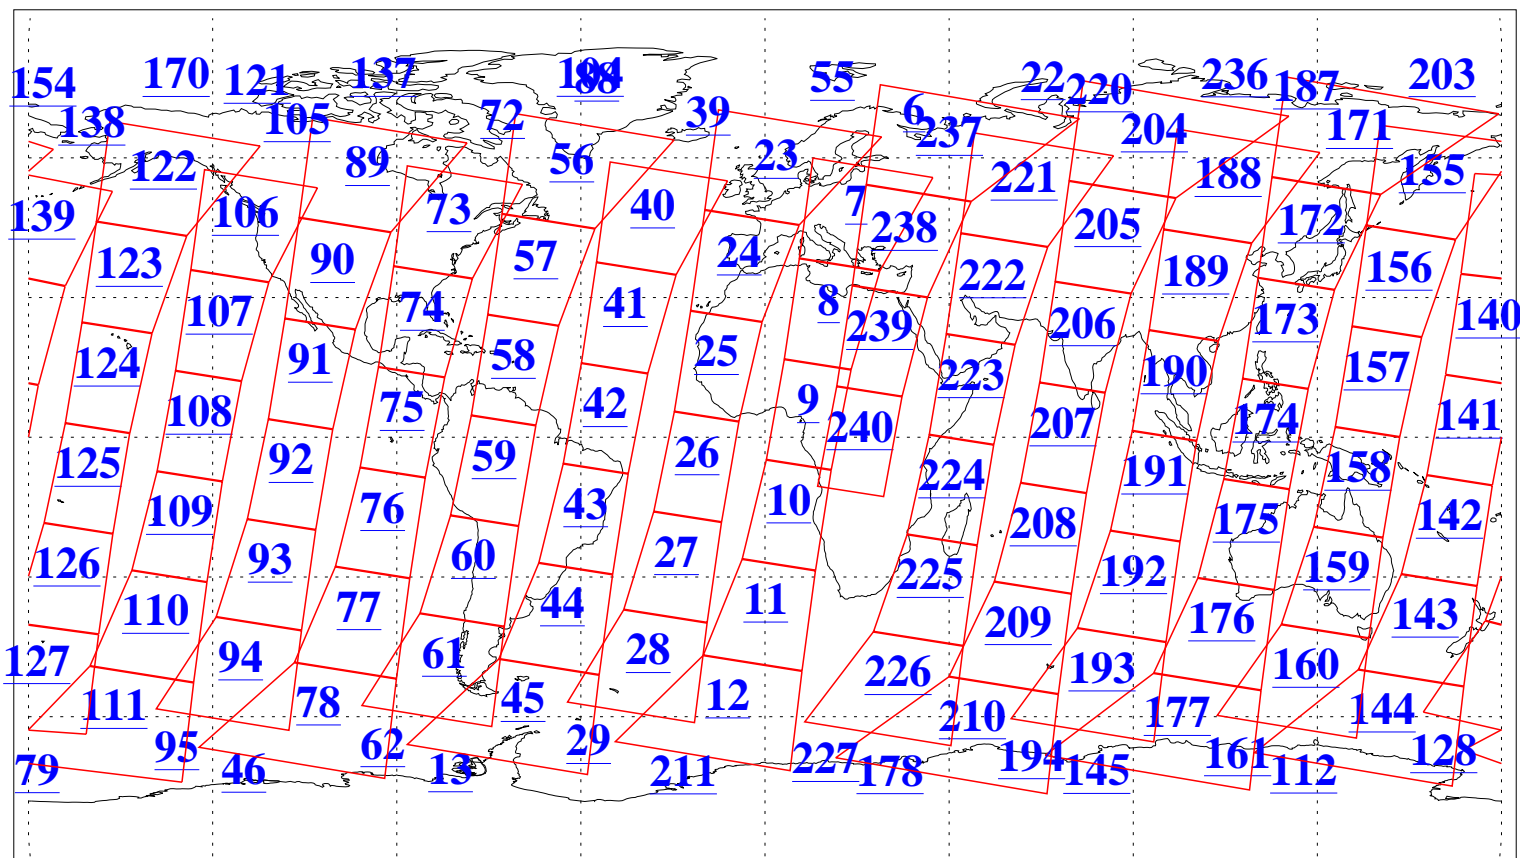

L1B Availability  
AMSU Granules: 240  
HSB Granules: 0  
AIRS Granules: 240

20 Feb 2011  
DoY 51  
Aqua Day 3214  
Granules: 1 to 120

Granules: 121 to 240

Legend: AMSU Available, HSB Available, AIRS Available

L1B Availability  
AMSU Granules: 240  
HSB Granules: 0  
AIRS Granules: 240

20 Feb 2011  
DoY 51  
Aqua Day 3214  
Ascending Granules

Descending Granules

Legend: AMSU Available, HSB Available, AIRS Available

L1B Availability  
 AMSU Granules: 240  
 HSB Granules: 0  
 AIRS Granules: 240

20 Feb 2011  
 DoY 51  
 Aqua Day 3214

Northern Hemisphere Granules

Southern Hemisphere Granules

Legend: AMSU Available, HSB Available, AIRS Available