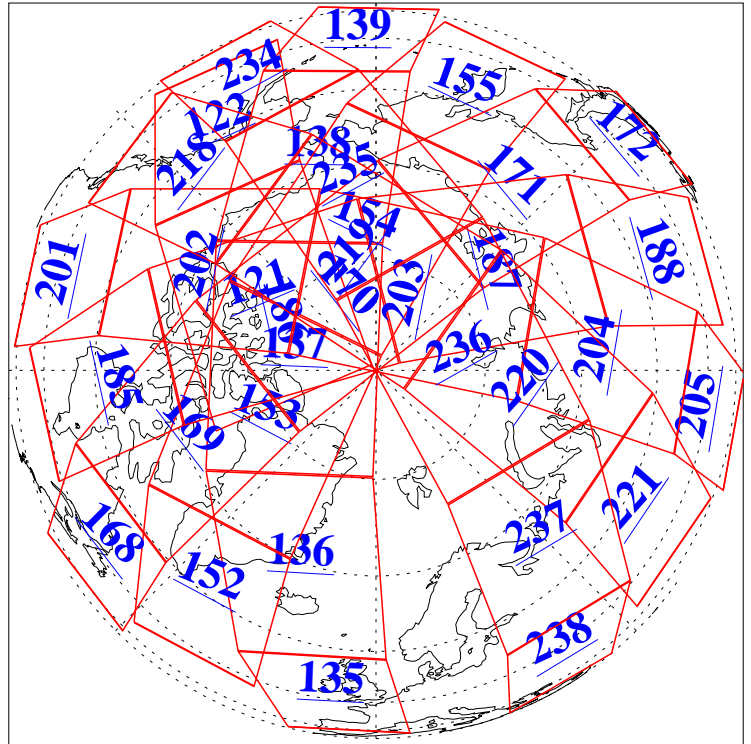

L1B Availability  
AMSU Granules: 240  
HSB Granules: 0  
AIRS Granules: 240

20 Feb 2011  
DoY 51  
Aqua Day 3214  
Ascending Granules

Descending Granules

Legend: AMSU Available, HSB Available, AIRS Available

L1B Availability  
 AMSU Granules: 240  
 HSB Granules: 0  
 AIRS Granules: 240

20 Feb 2011  
 DoY 51  
 Aqua Day 3214

Northern Hemisphere Granules

Southern Hemisphere Granules

Legend: AMSU Available, HSB Available, AIRS Available