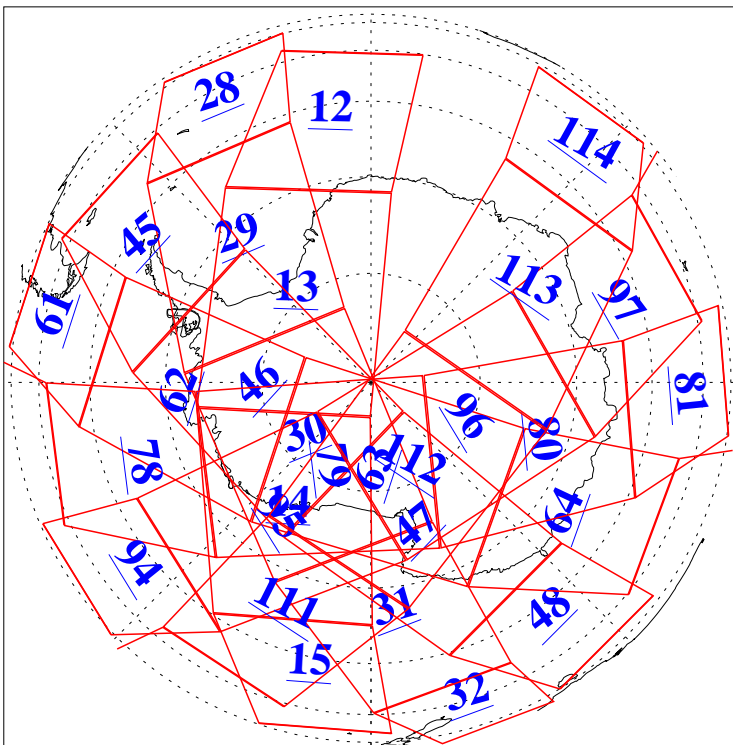

L1B Availability  
AMSU Granules: 240  
HSB Granules: 0  
AIRS Granules: 240

20 Feb 2011  
DoY 51  
Aqua Day 3214  
Granules: 1 to 120

Granules: 121 to 240

Legend: AMSU Available, HSB Available, AIRS Available

L1B Availability  
AMSU Granules: 240  
HSB Granules: 0  
AIRS Granules: 240

20 Feb 2011  
DoY 51  
Aqua Day 3214  
Ascending Granules

Descending Granules

Legend: AMSU Available, HSB Available, AIRS Available

L1B Availability  
 AMSU Granules: 240  
 HSB Granules: 0  
 AIRS Granules: 240

20 Feb 2011  
 DoY 51  
 Aqua Day 3214

Northern Hemisphere Granules

Southern Hemisphere Granules

Legend: AMSU Available, HSB Available, AIRS Available