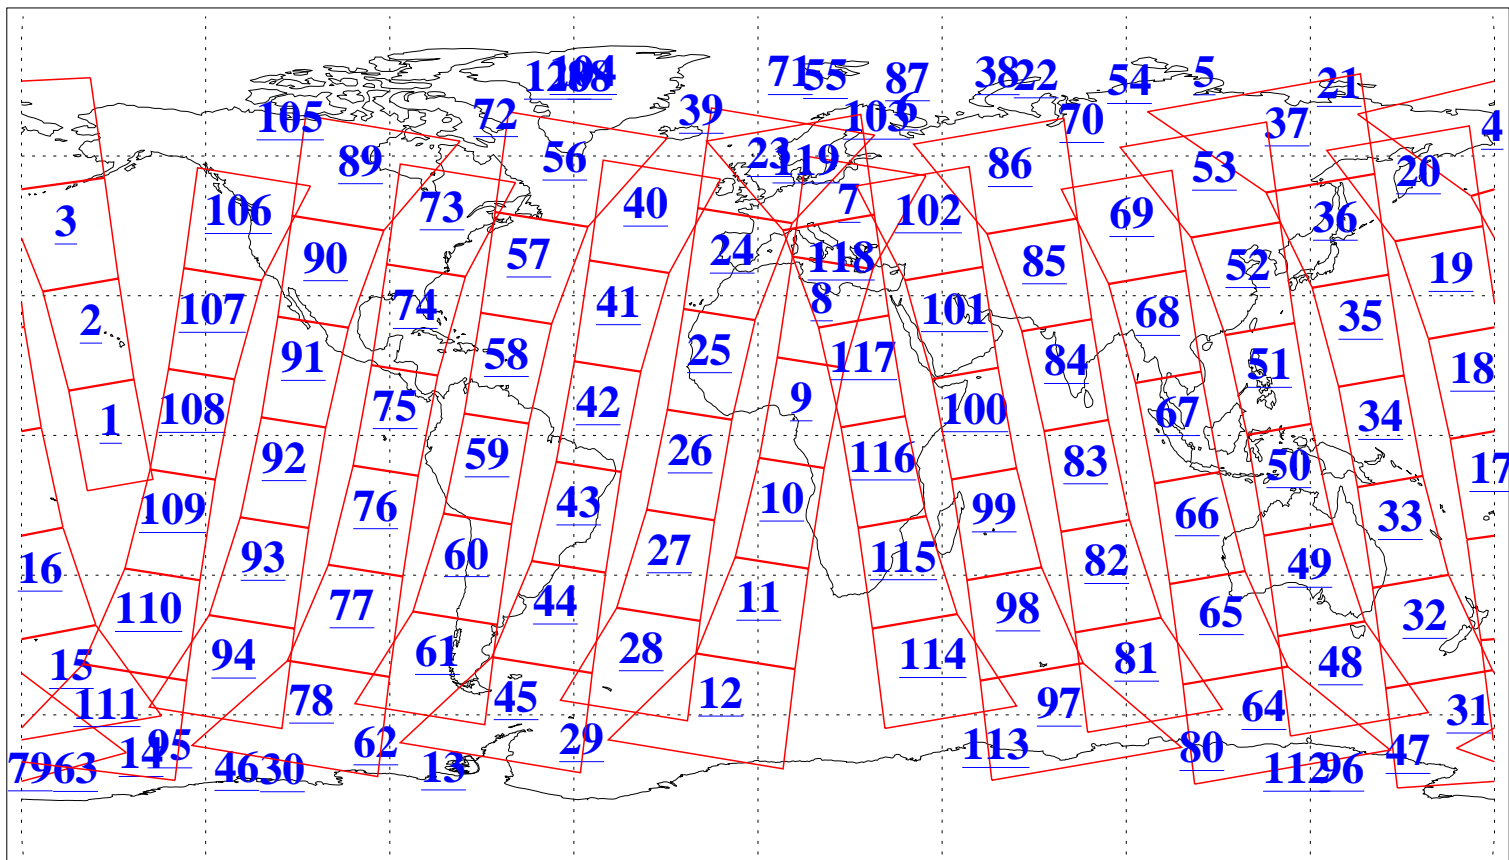

L1B Availability  
AMSU Granules: 240  
HSB Granules: 0  
AIRS Granules: 240

20 Feb 2011  
DoY 51  
Aqua Day 3214  
Granules: 1 to 120

Granules: 121 to 240

Legend: AMSU Available, HSB Available, AIRS Available

L1B Availability  
AMSU Granules: 240  
HSB Granules: 0  
AIRS Granules: 240

20 Feb 2011  
DoY 51  
Aqua Day 3214  
Ascending Granules

Descending Granules

Legend: AMSU Available, HSB Available, AIRS Available

L1B Availability  
 AMSU Granules: 240  
 HSB Granules: 0  
 AIRS Granules: 240

20 Feb 2011  
 DoY 51  
 Aqua Day 3214

Northern Hemisphere Granules

Southern Hemisphere Granules

Legend: AMSU Available, HSB Available, AIRS Available