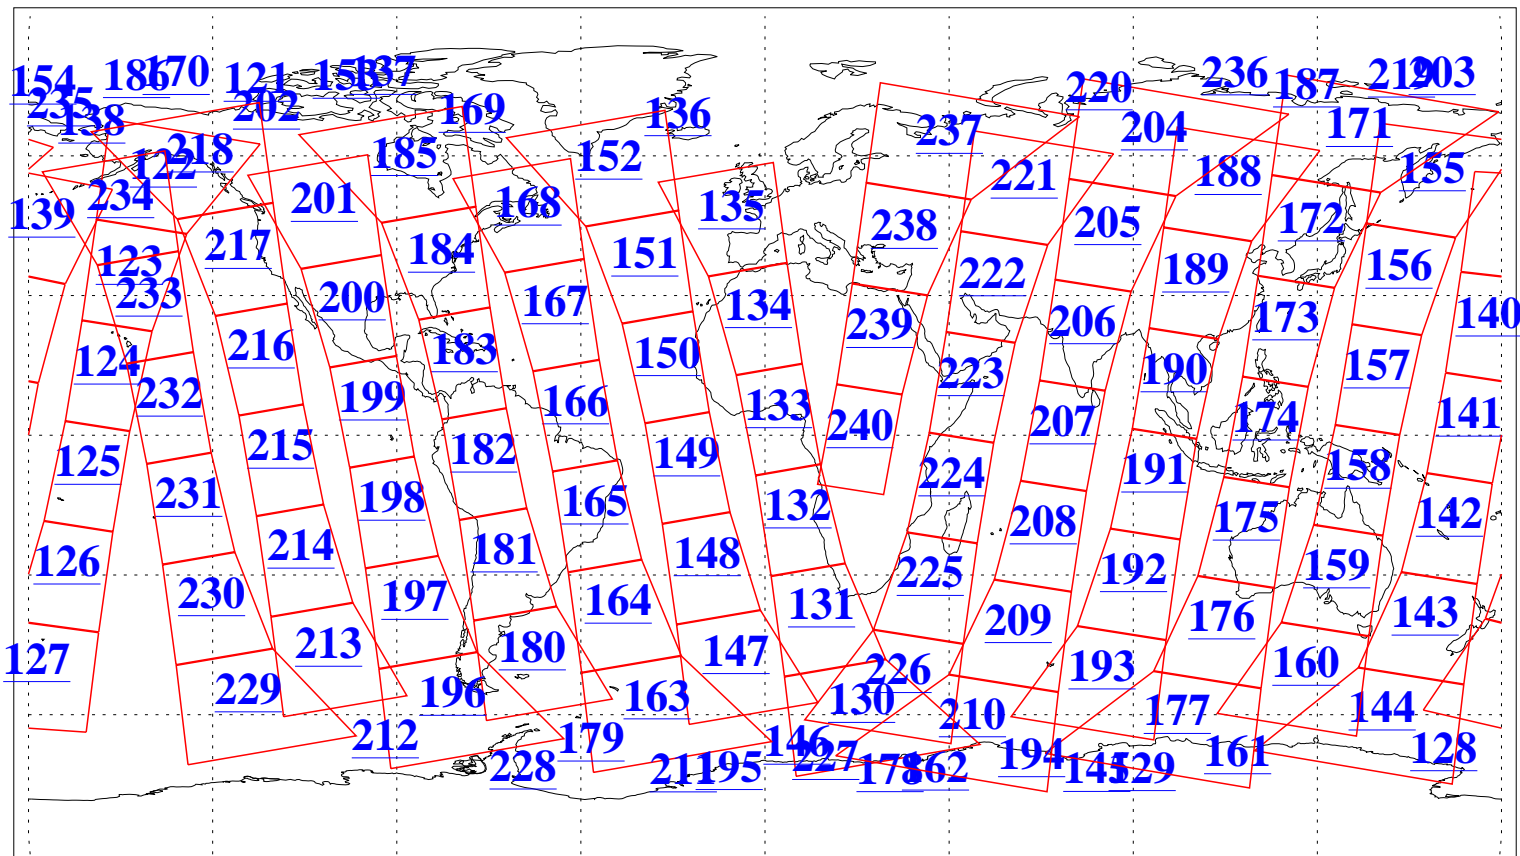

L1B Availability  
AMSU Granules: 240  
HSB Granules: 0  
AIRS Granules: 240

20 Feb 2011  
DoY 51  
Aqua Day 3214  
Granules: 1 to 120

Granules: 121 to 240

Legend: AMSU Available, HSB Available, AIRS Available

L1B Availability  
AMSU Granules: 240  
HSB Granules: 0  
AIRS Granules: 240

20 Feb 2011  
DoY 51  
Aqua Day 3214  
Ascending Granules

Descending Granules

Legend: AMSU Available, HSB Available, AIRS Available

L1B Availability  
 AMSU Granules: 240  
 HSB Granules: 0  
 AIRS Granules: 240

20 Feb 2011  
 DoY 51  
 Aqua Day 3214

Northern Hemisphere Granules

Southern Hemisphere Granules

Legend: AMSU Available, HSB Available, AIRS Available