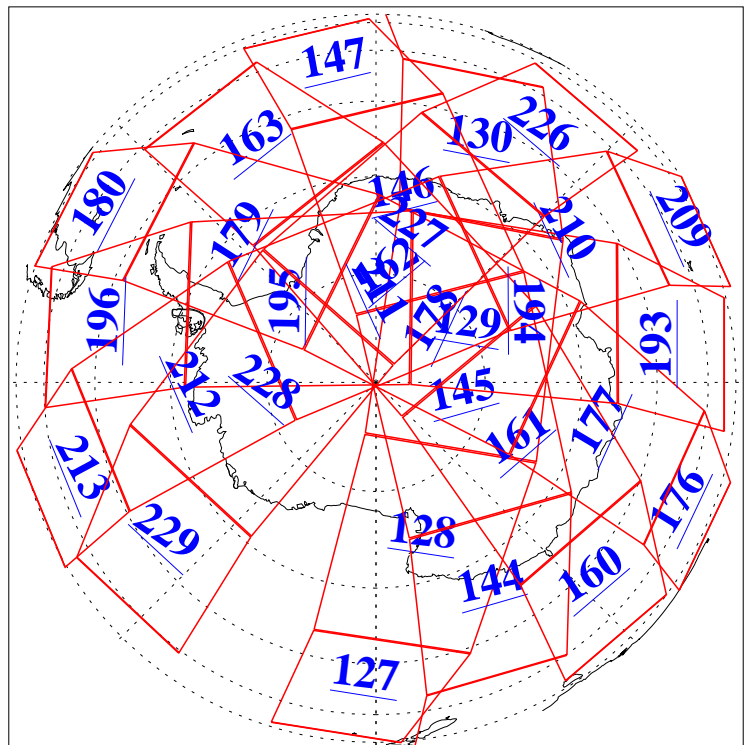

L1B Availability  
AMSU Granules: 240  
HSB Granules: 0  
AIRS Granules: 240

20 Feb 2011  
DoY 51  
Aqua Day 3214  
Granules: 1 to 120

Granules: 121 to 240

Legend: AMSU Available, HSB Available, AIRS Available

L1B Availability  
AMSU Granules: 240  
HSB Granules: 0  
AIRS Granules: 240

20 Feb 2011  
DoY 51  
Aqua Day 3214  
Ascending Granules

Descending Granules

Legend: AMSU Available, HSB Available, AIRS Available

L1B Availability  
 AMSU Granules: 240  
 HSB Granules: 0  
 AIRS Granules: 240

20 Feb 2011  
 DoY 51  
 Aqua Day 3214

Northern Hemisphere Granules

Southern Hemisphere Granules

Legend: AMSU Available, HSB Available, AIRS Available