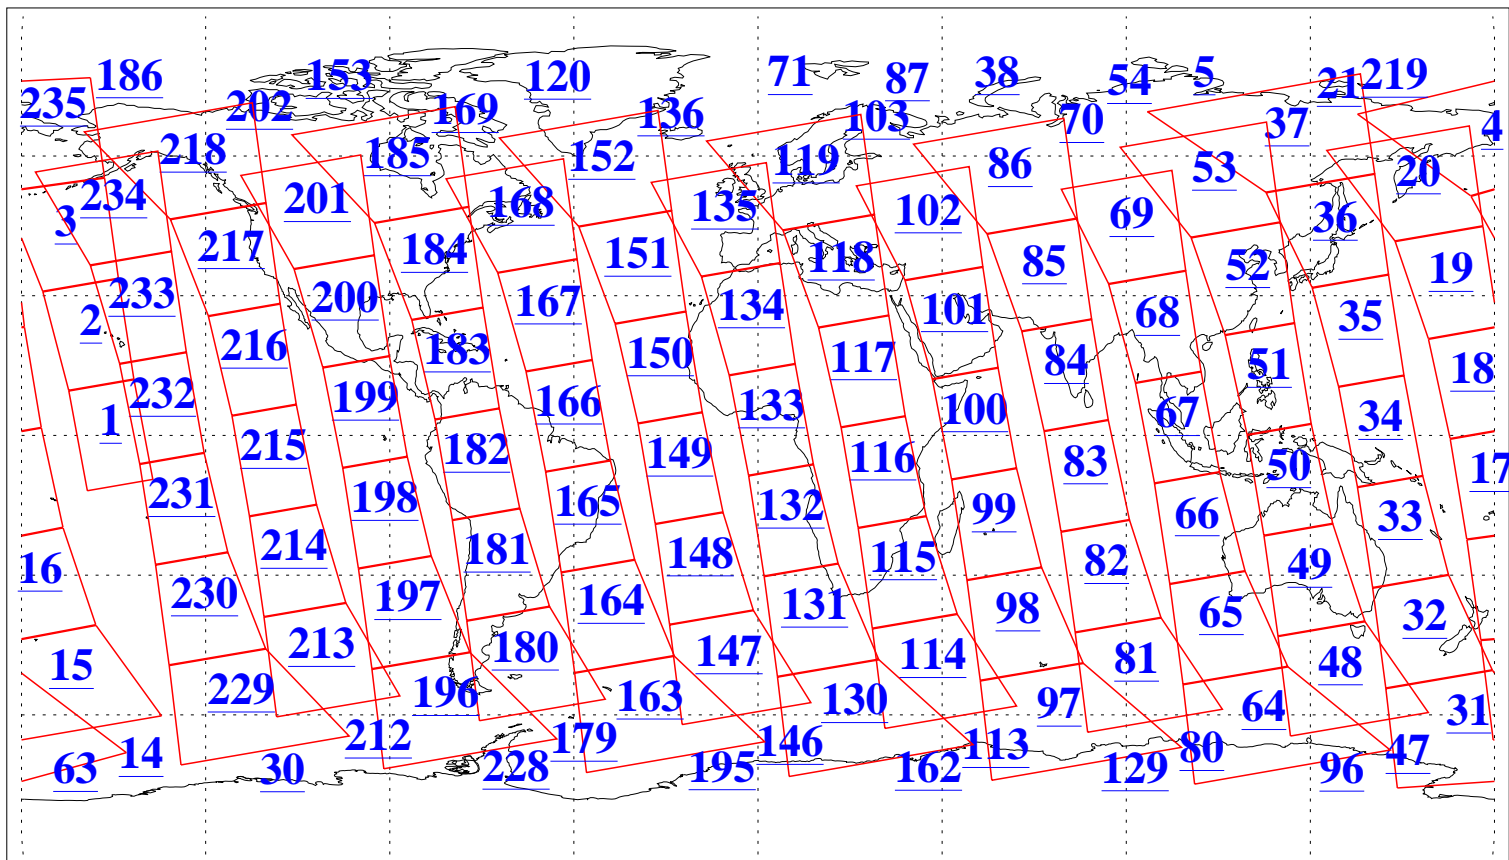

L1B Availability  
AMSU Granules: 240  
HSB Granules: 0  
AIRS Granules: 240

20 Feb 2011  
DoY 51  
Aqua Day 3214  
Granules: 1 to 120

Granules: 121 to 240

Legend: AMSU Available, HSB Available, AIRS Available

L1B Availability  
AMSU Granules: 240  
HSB Granules: 0  
AIRS Granules: 240

20 Feb 2011  
DoY 51  
Aqua Day 3214  
Ascending Granules

Descending Granules

Legend: AMSU Available, HSB Available, AIRS Available

L1B Availability  
 AMSU Granules: 240  
 HSB Granules: 0  
 AIRS Granules: 240

20 Feb 2011  
 DoY 51  
 Aqua Day 3214

Northern Hemisphere Granules

Southern Hemisphere Granules

Legend: AMSU Available, HSB Available, AIRS Available