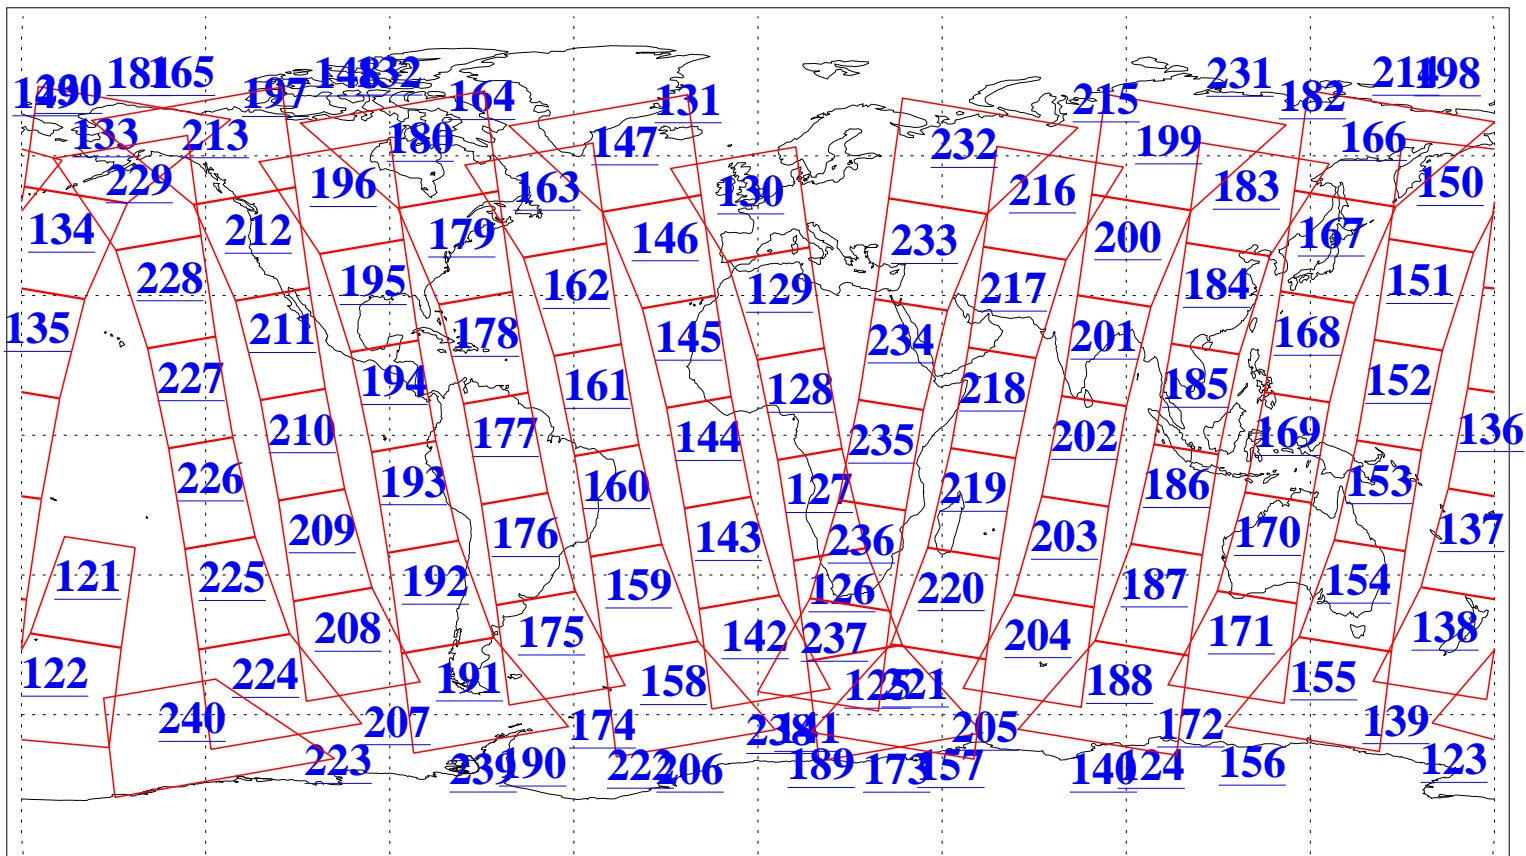

L1B Availability  
AMSU Granules: 240  
HSB Granules: 0  
AIRS Granules: 240

17 Feb 2011  
DoY 48  
Aqua Day 3211  
Granules: 1 to 120

Granules: 121 to 240

Legend: AMSU Available, HSB Available, AIRS Available

L1B Availability  
AMSU Granules: 240  
HSB Granules: 0  
AIRS Granules: 240

17 Feb 2011  
DoY 48  
Aqua Day 3211  
Ascending Granules

Descending Granules

Legend: AMSU Available, HSB Available, AIRS Available

L1B Availability  
 AMSU Granules: 240  
 HSB Granules: 0  
 AIRS Granules: 240

17 Feb 2011  
 DoY 48  
 Aqua Day 3211

Northern Hemisphere Granules

Southern Hemisphere Granules

Legend: AMSU Available, HSB Available, AIRS Available