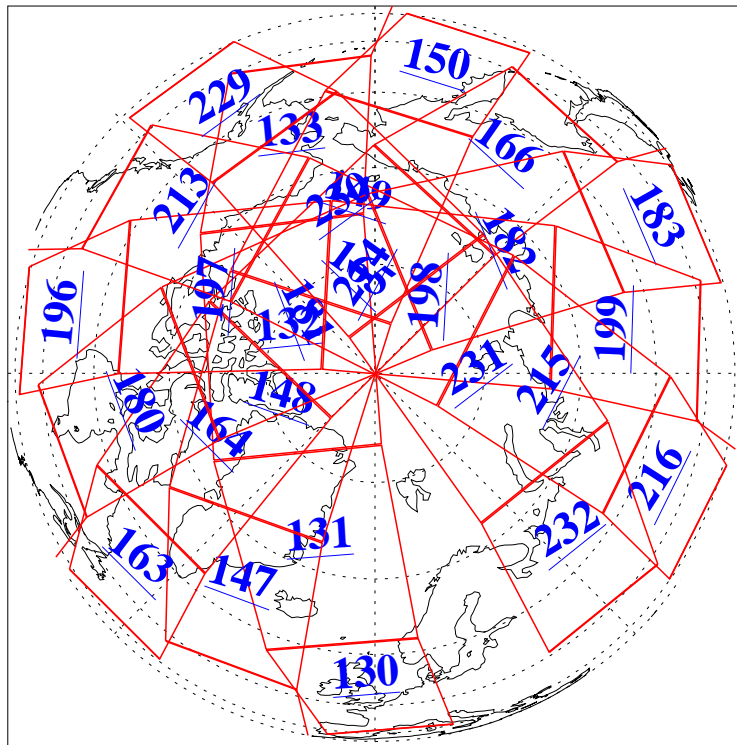

L1B Availability  
AMSU Granules: 240  
HSB Granules: 0  
AIRS Granules: 240

17 Feb 2011  
DoY 48  
Aqua Day 3211  
Granules: 1 to 120

Granules: 121 to 240

Legend: AMSU Available, HSB Available, AIRS Available

L1B Availability  
AMSU Granules: 240  
HSB Granules: 0  
AIRS Granules: 240

17 Feb 2011  
DoY 48  
Aqua Day 3211  
Ascending Granules

Descending Granules

Legend: AMSU Available, HSB Available, AIRS Available

L1B Availability  
 AMSU Granules: 240  
 HSB Granules: 0  
 AIRS Granules: 240

17 Feb 2011  
 DoY 48  
 Aqua Day 3211

Northern Hemisphere Granules

Southern Hemisphere Granules

Legend: AMSU Available, HSB Available, AIRS Available