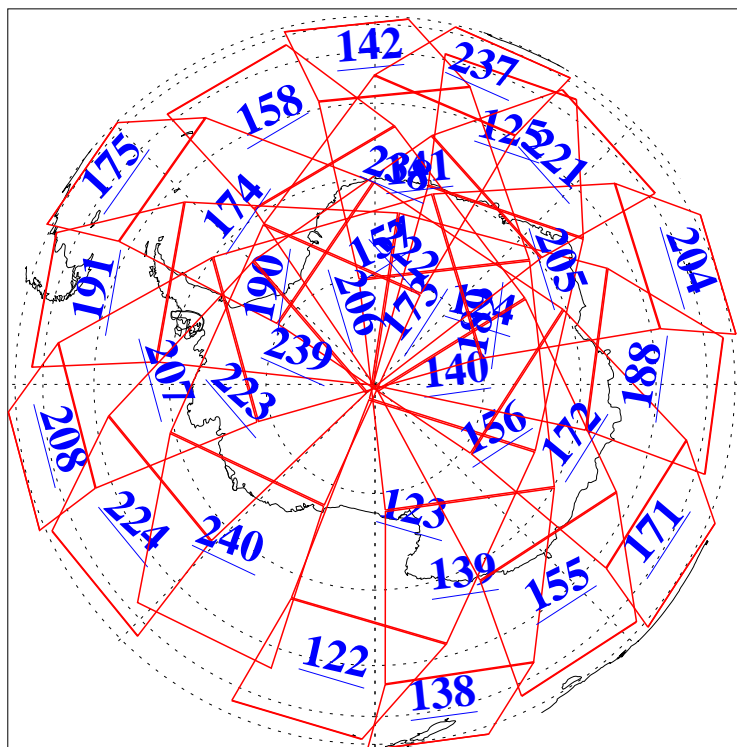

L1B Availability  
AMSU Granules: 240  
HSB Granules: 0  
AIRS Granules: 240

17 Feb 2011  
DoY 48  
Aqua Day 3211  
Granules: 1 to 120

Granules: 121 to 240

Legend: AMSU Available, HSB Available, AIRS Available

L1B Availability  
AMSU Granules: 240  
HSB Granules: 0  
AIRS Granules: 240

17 Feb 2011  
DoY 48  
Aqua Day 3211  
Ascending Granules

Descending Granules

Legend: AMSU Available, HSB Available, AIRS Available

L1B Availability  
 AMSU Granules: 240  
 HSB Granules: 0  
 AIRS Granules: 240

17 Feb 2011  
 DoY 48  
 Aqua Day 3211

Northern Hemisphere Granules

Southern Hemisphere Granules

Legend: AMSU Available, HSB Available, AIRS Available