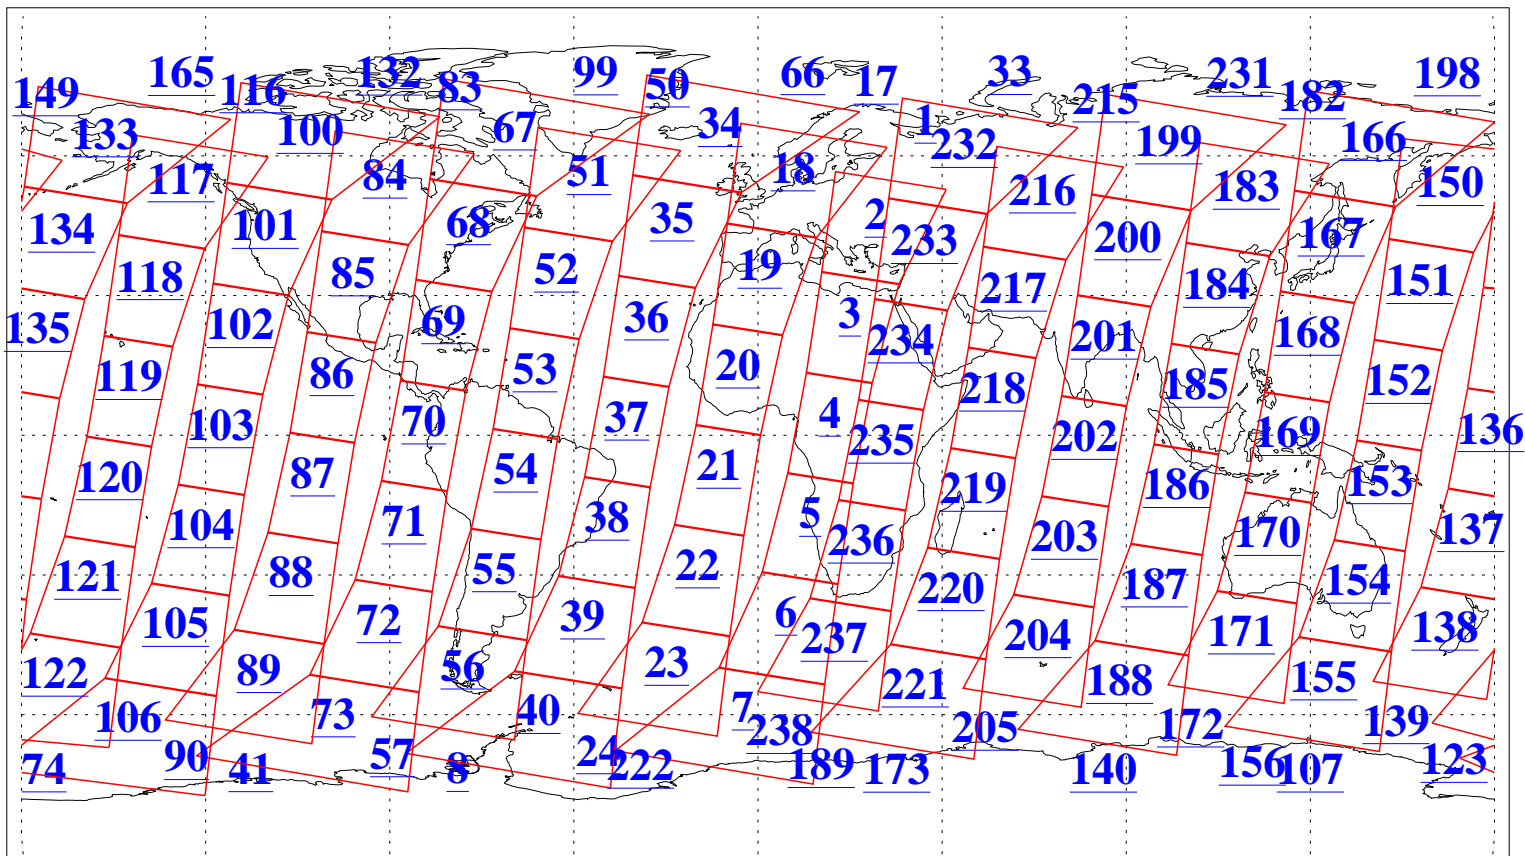

L1B Availability  
AMSU Granules: 240  
HSB Granules: 0  
AIRS Granules: 240

17 Feb 2011  
DoY 48  
Aqua Day 3211  
Granules: 1 to 120

Granules: 121 to 240

Legend: AMSU Available, HSB Available, AIRS Available

L1B Availability  
AMSU Granules: 240  
HSB Granules: 0  
AIRS Granules: 240

17 Feb 2011  
DoY 48  
Aqua Day 3211  
Ascending Granules

Descending Granules

Legend: AMSU Available, HSB Available, AIRS Available

L1B Availability  
 AMSU Granules: 240  
 HSB Granules: 0  
 AIRS Granules: 240

17 Feb 2011  
 DoY 48  
 Aqua Day 3211

Northern Hemisphere Granules

Southern Hemisphere Granules

Legend: AMSU Available, HSB Available, AIRS Available