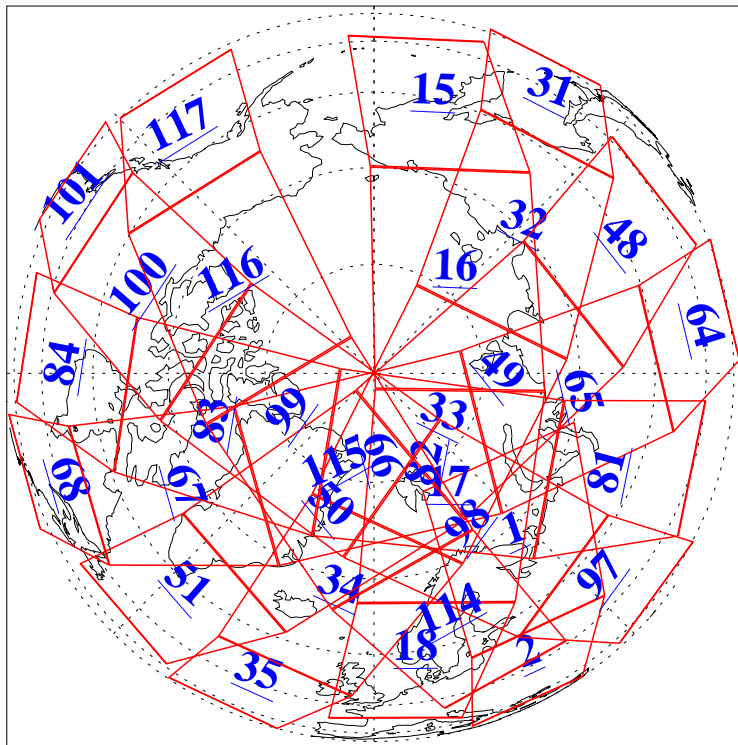

L1B Availability  
AMSU Granules: 240  
HSB Granules: 0  
AIRS Granules: 240

17 Feb 2011  
DoY 48  
Aqua Day 3211  
Granules: 1 to 120

Granules: 121 to 240

Legend: AMSU Available, HSB Available, AIRS Available

L1B Availability  
AMSU Granules: 240  
HSB Granules: 0  
AIRS Granules: 240

17 Feb 2011  
DoY 48  
Aqua Day 3211  
Ascending Granules

Descending Granules

Legend: AMSU Available, HSB Available, AIRS Available

L1B Availability  
 AMSU Granules: 240  
 HSB Granules: 0  
 AIRS Granules: 240

17 Feb 2011  
 DoY 48  
 Aqua Day 3211

Northern Hemisphere Granules

Southern Hemisphere Granules

Legend: AMSU Available, HSB Available, AIRS Available