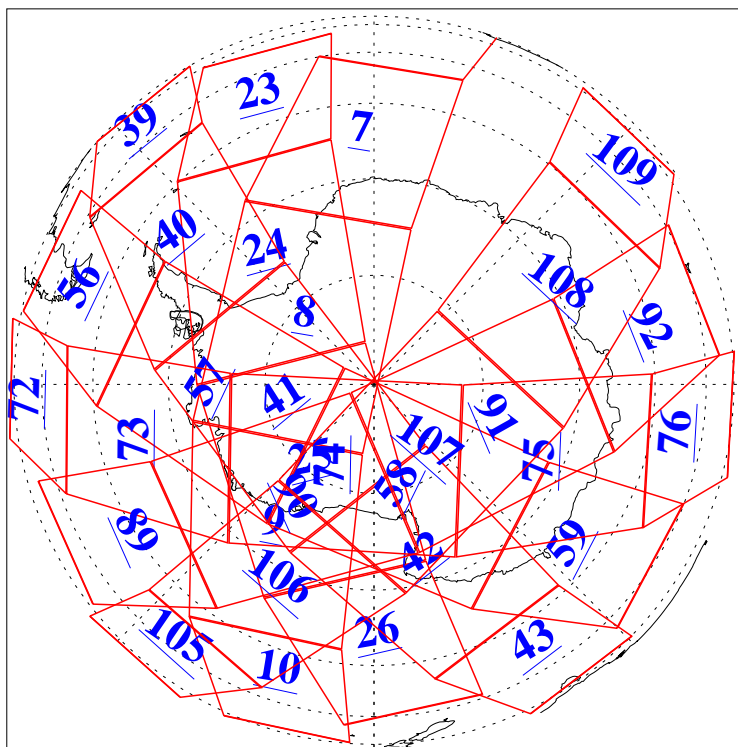

L1B Availability  
AMSU Granules: 240  
HSB Granules: 0  
AIRS Granules: 240

17 Feb 2011  
DoY 48  
Aqua Day 3211  
Granules: 1 to 120

Granules: 121 to 240

Legend: AMSU Available, HSB Available, AIRS Available

L1B Availability  
AMSU Granules: 240  
HSB Granules: 0  
AIRS Granules: 240

17 Feb 2011  
DoY 48  
Aqua Day 3211  
Ascending Granules

Descending Granules

Legend: AMSU Available, HSB Available, AIRS Available

L1B Availability  
 AMSU Granules: 240  
 HSB Granules: 0  
 AIRS Granules: 240

17 Feb 2011  
 DoY 48  
 Aqua Day 3211

Northern Hemisphere Granules

Southern Hemisphere Granules

Legend: AMSU Available, HSB Available, AIRS Available