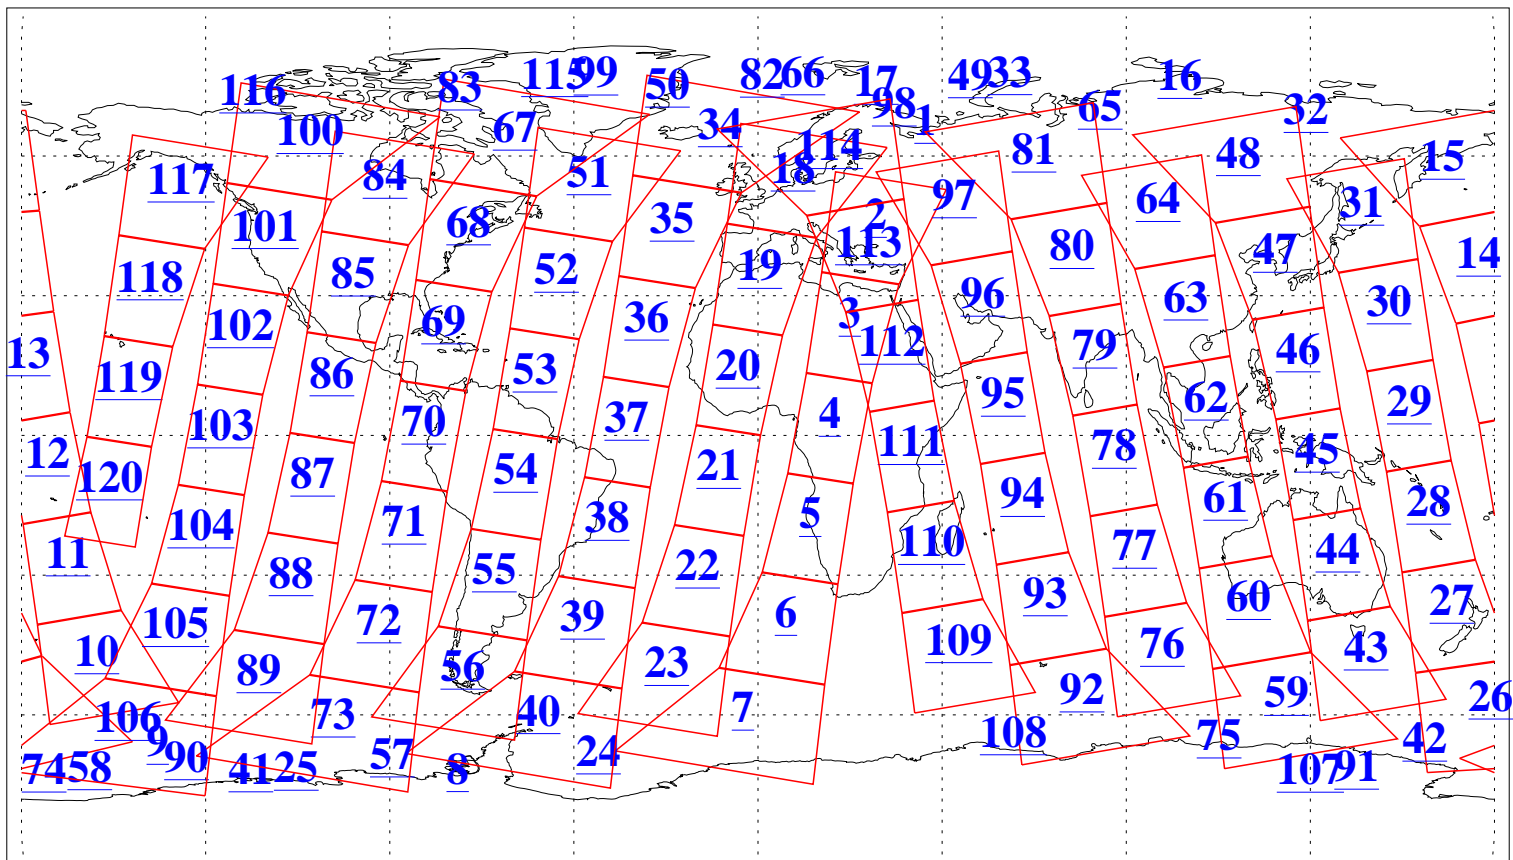

L1B Availability  
AMSU Granules: 240  
HSB Granules: 0  
AIRS Granules: 240

17 Feb 2011  
DoY 48  
Aqua Day 3211  
Granules: 1 to 120

Granules: 121 to 240

Legend: AMSU Available, HSB Available, AIRS Available

L1B Availability  
AMSU Granules: 240  
HSB Granules: 0  
AIRS Granules: 240

17 Feb 2011  
DoY 48  
Aqua Day 3211  
Ascending Granules

Descending Granules

Legend: AMSU Available, HSB Available, AIRS Available

L1B Availability  
 AMSU Granules: 240  
 HSB Granules: 0  
 AIRS Granules: 240

17 Feb 2011  
 DoY 48  
 Aqua Day 3211

Northern Hemisphere Granules

Southern Hemisphere Granules

Legend: AMSU Available, HSB Available, AIRS Available