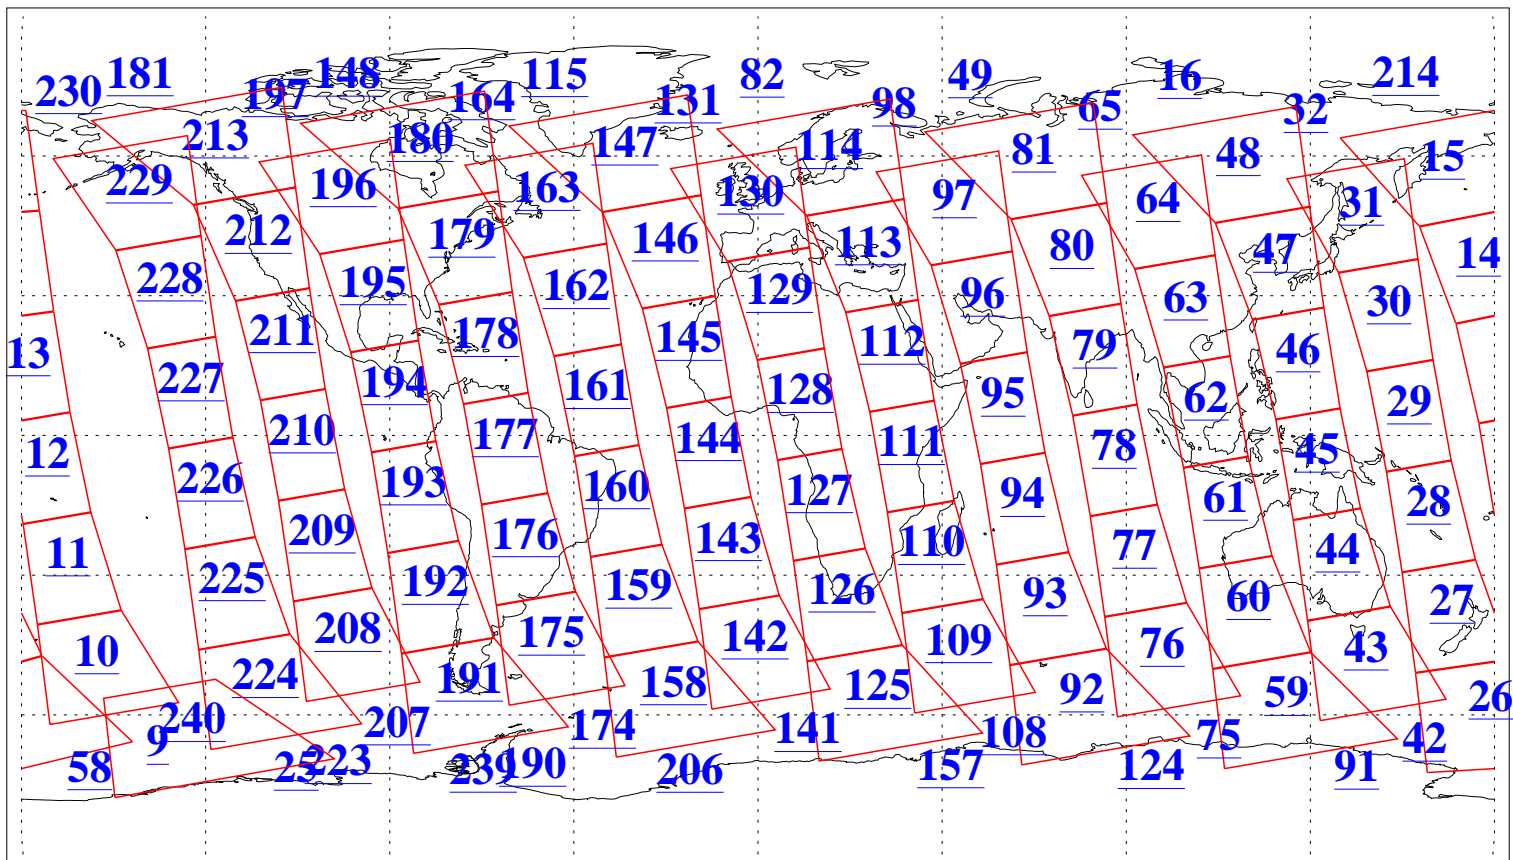

L1B Availability  
AMSU Granules: 240  
HSB Granules: 0  
AIRS Granules: 240

17 Feb 2011  
DoY 48  
Aqua Day 3211  
Granules: 1 to 120

Granules: 121 to 240

Legend: AMSU Available, HSB Available, AIRS Available

L1B Availability  
AMSU Granules: 240  
HSB Granules: 0  
AIRS Granules: 240

17 Feb 2011  
DoY 48  
Aqua Day 3211  
Ascending Granules

Descending Granules

Legend: AMSU Available, HSB Available, AIRS Available

L1B Availability  
 AMSU Granules: 240  
 HSB Granules: 0  
 AIRS Granules: 240

17 Feb 2011  
 DoY 48  
 Aqua Day 3211

Northern Hemisphere Granules

Southern Hemisphere Granules

Legend: AMSU Available, HSB Available, AIRS Available