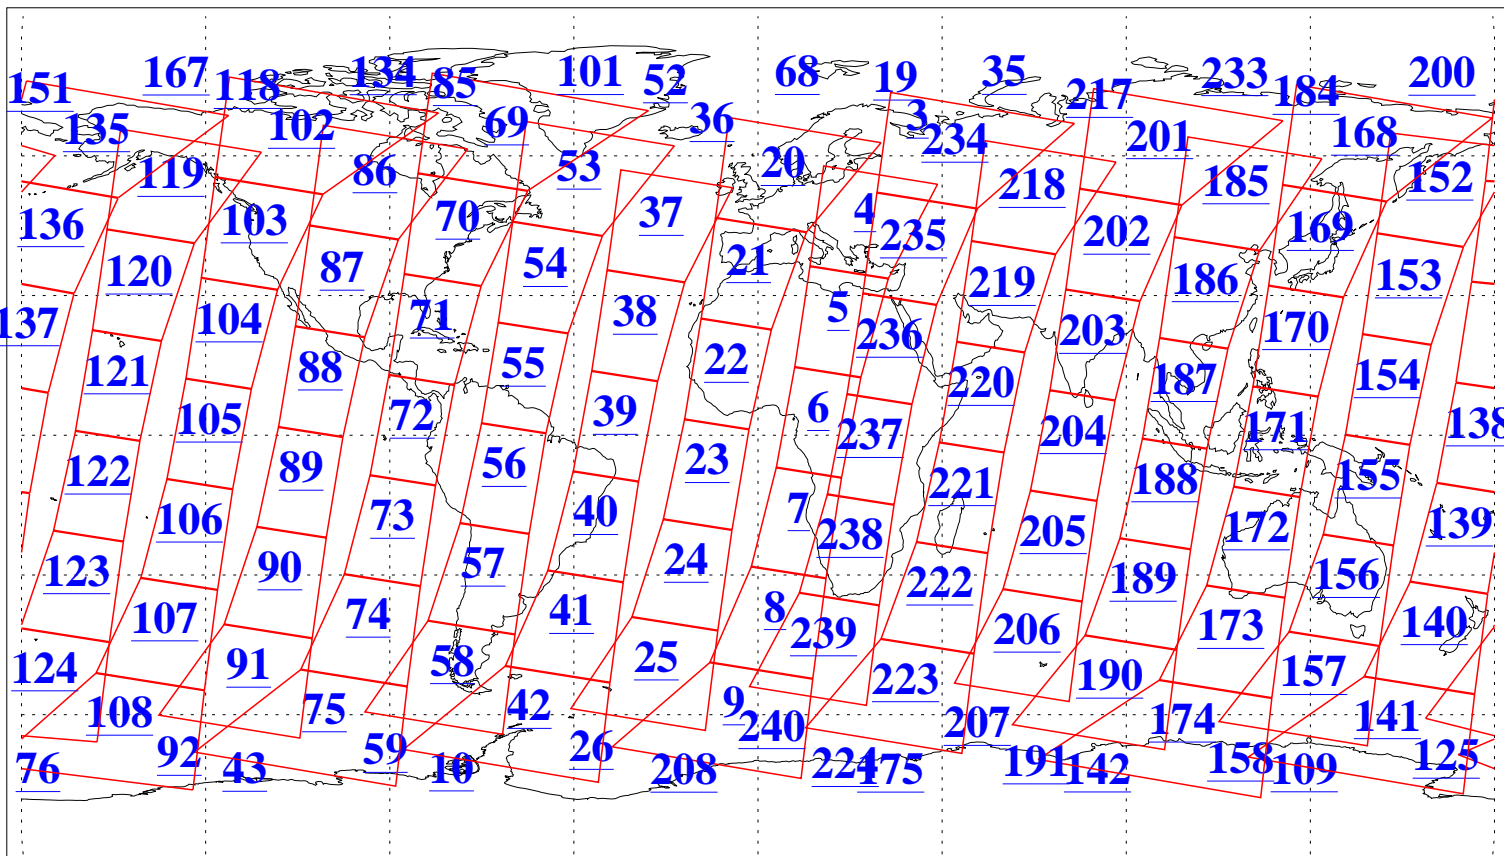

L1B Availability
AMSU Granules: 240
HSB Granules: 0
AIRS Granules: 240

15 Feb 2011
DoY 46
Aqua Day 3209
Granules: 1 to 120

Granules: 121 to 240

Legend: AMSU Available, HSB Available, AIRS Available

L1B Availability
AMSU Granules: 240
HSB Granules: 0
AIRS Granules: 240

15 Feb 2011
DoY 46
Aqua Day 3209

Ascending Granules

Descending Granules

Legend: AMSU Available, HSB Available, AIRS Available

L1B Availability
 AMSU Granules: 240
 HSB Granules: 0
 AIRS Granules: 240

15 Feb 2011
 DoY 46
 Aqua Day 3209

Northern Hemisphere Granules

Southern Hemisphere Granules

Legend: AMSU Available, HSB Available, AIRS Available