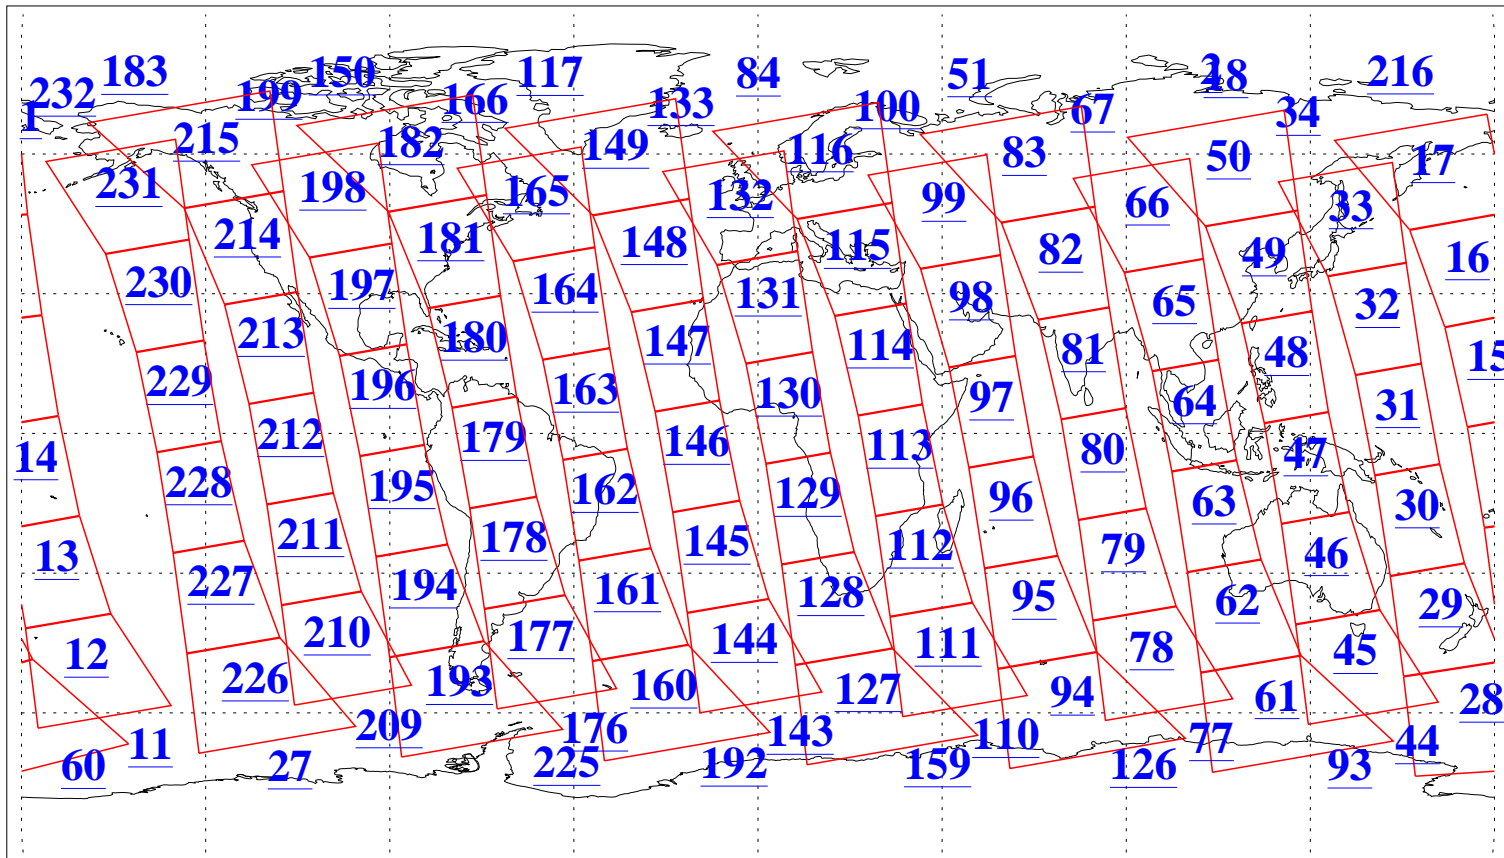

L1B Availability
AMSU Granules: 240
HSB Granules: 0
AIRS Granules: 240

15 Feb 2011
DoY 46
Aqua Day 3209
Granules: 1 to 120

Granules: 121 to 240

Legend: AMSU Available, HSB Available, AIRS Available

L1B Availability
AMSU Granules: 240
HSB Granules: 0
AIRS Granules: 240

15 Feb 2011
DoY 46
Aqua Day 3209

Ascending Granules

Descending Granules

Legend: AMSU Available, HSB Available, AIRS Available

L1B Availability
 AMSU Granules: 240
 HSB Granules: 0
 AIRS Granules: 240

15 Feb 2011
 DoY 46
 Aqua Day 3209

Northern Hemisphere Granules

Southern Hemisphere Granules

Legend: AMSU Available, HSB Available, AIRS Available