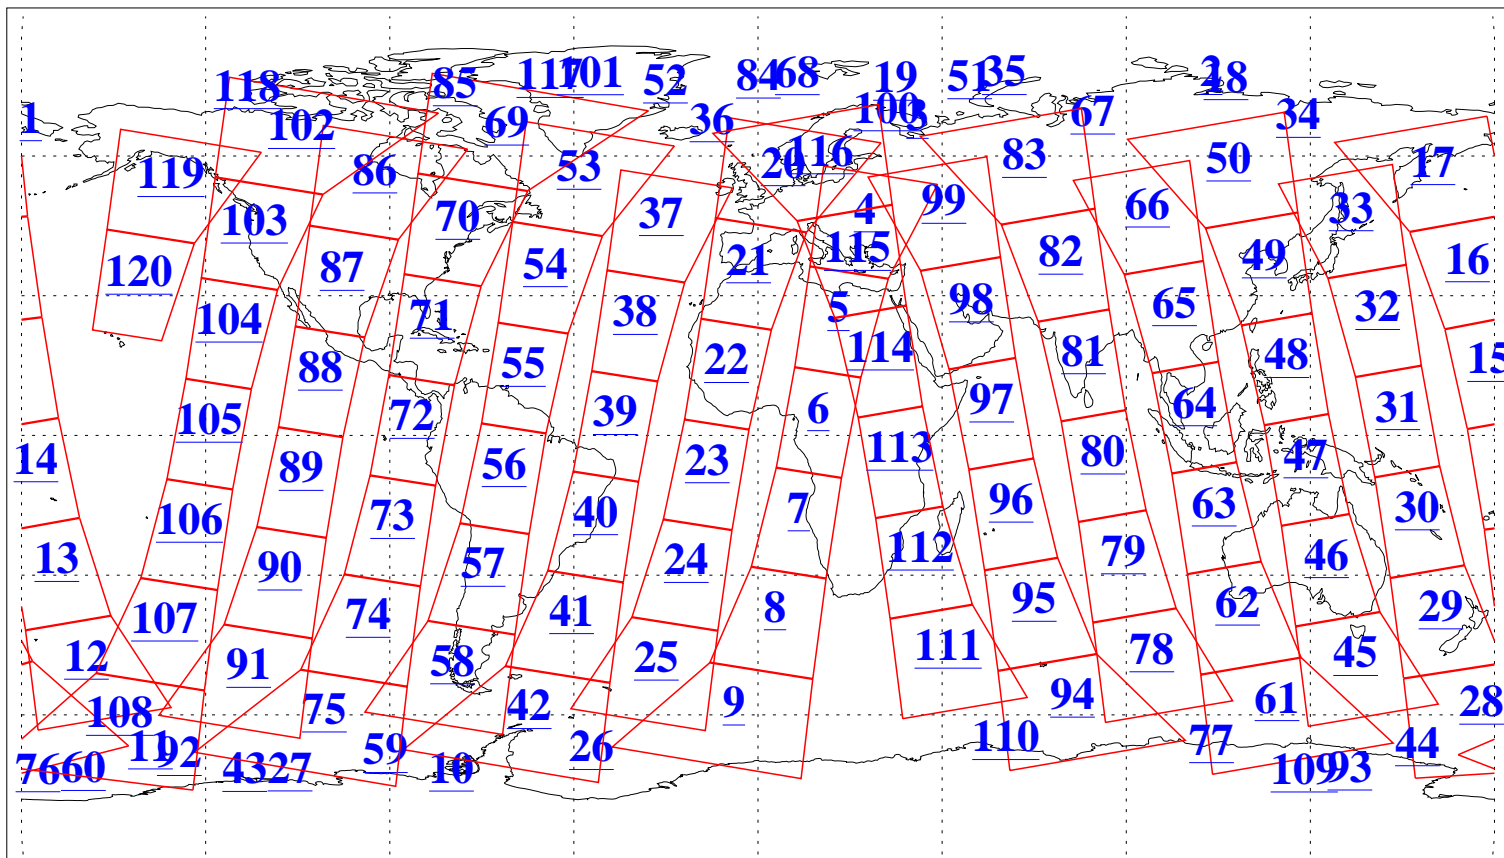

L1B Availability
AMSU Granules: 240
HSB Granules: 0
AIRS Granules: 240

15 Feb 2011
DoY 46
Aqua Day 3209
Granules: 1 to 120

Granules: 121 to 240

Legend: AMSU Available, HSB Available, AIRS Available

L1B Availability
AMSU Granules: 240
HSB Granules: 0
AIRS Granules: 240

15 Feb 2011
DoY 46
Aqua Day 3209

Ascending Granules

Descending Granules

Legend: AMSU Available, HSB Available, AIRS Available

L1B Availability
 AMSU Granules: 240
 HSB Granules: 0
 AIRS Granules: 240

15 Feb 2011
 DoY 46
 Aqua Day 3209

Northern Hemisphere Granules

Southern Hemisphere Granules

Legend: AMSU Available, HSB Available, AIRS Available