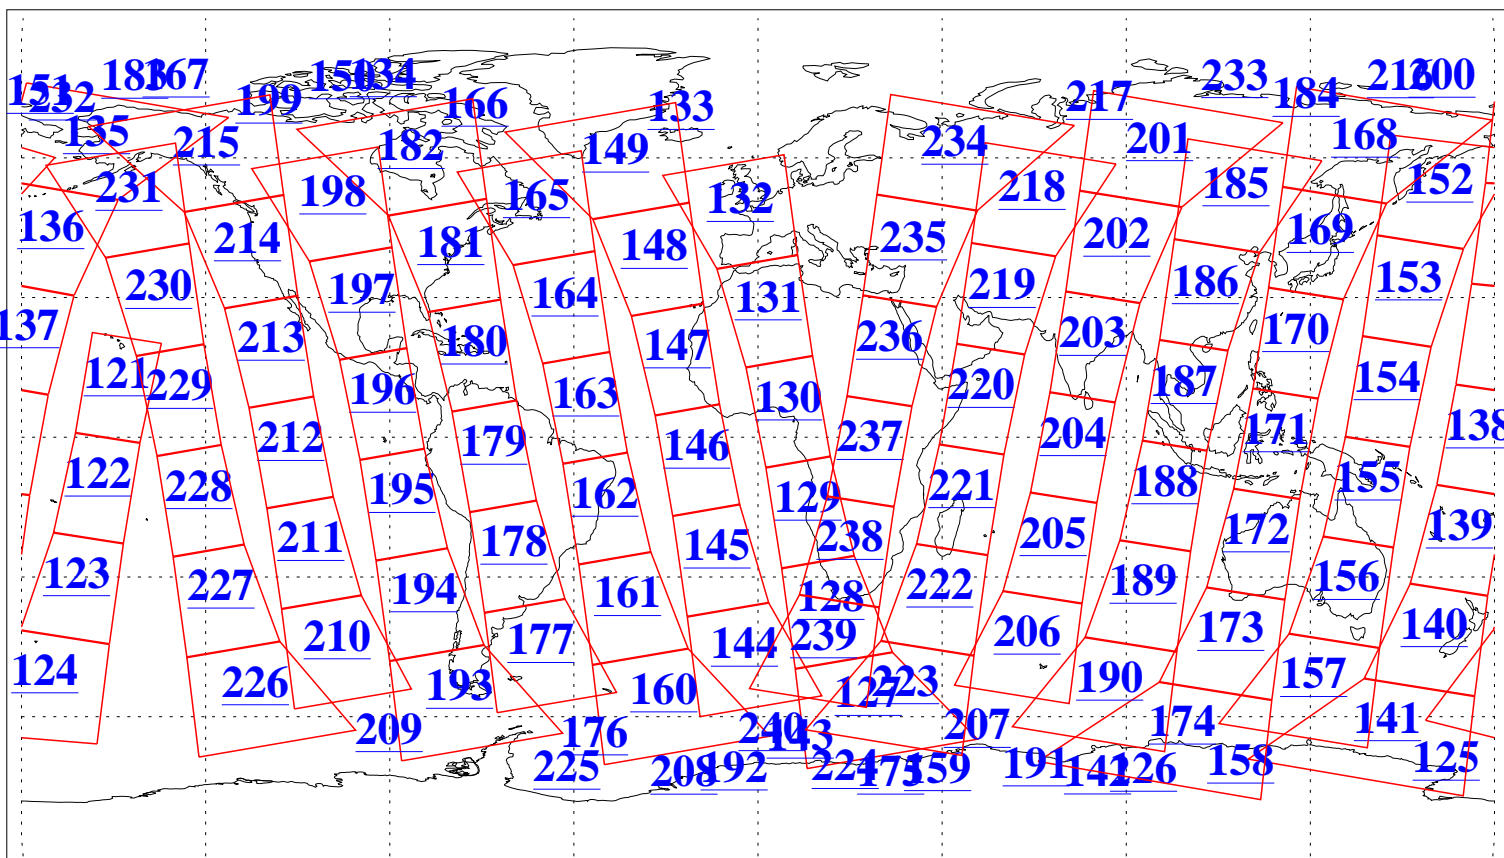

L1B Availability
AMSU Granules: 240
HSB Granules: 0
AIRS Granules: 240

15 Feb 2011
DoY 46
Aqua Day 3209
Granules: 1 to 120

Granules: 121 to 240

Legend: AMSU Available, HSB Available, AIRS Available

L1B Availability
AMSU Granules: 240
HSB Granules: 0
AIRS Granules: 240

15 Feb 2011
DoY 46
Aqua Day 3209

Ascending Granules

Descending Granules

Legend: AMSU Available, HSB Available, AIRS Available

L1B Availability
 AMSU Granules: 240
 HSB Granules: 0
 AIRS Granules: 240

15 Feb 2011
 DoY 46
 Aqua Day 3209

Northern Hemisphere Granules

Southern Hemisphere Granules

Legend: AMSU Available, HSB Available, AIRS Available