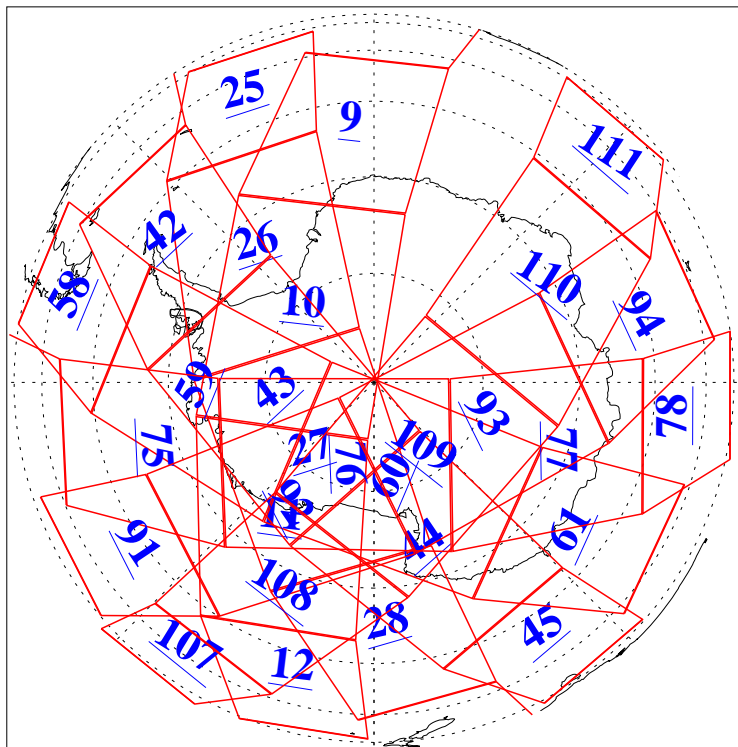

L1B Availability
AMSU Granules: 240
HSB Granules: 0
AIRS Granules: 240

15 Feb 2011
DoY 46
Aqua Day 3209
Granules: 1 to 120

Granules: 121 to 240

Legend: AMSU Available, HSB Available, AIRS Available

L1B Availability
AMSU Granules: 240
HSB Granules: 0
AIRS Granules: 240

15 Feb 2011
DoY 46
Aqua Day 3209

Ascending Granules

Descending Granules

Legend: AMSU Available, HSB Available, AIRS Available

L1B Availability
 AMSU Granules: 240
 HSB Granules: 0
 AIRS Granules: 240

15 Feb 2011
 DoY 46
 Aqua Day 3209

Northern Hemisphere Granules

Southern Hemisphere Granules

Legend: AMSU Available, HSB Available, AIRS Available