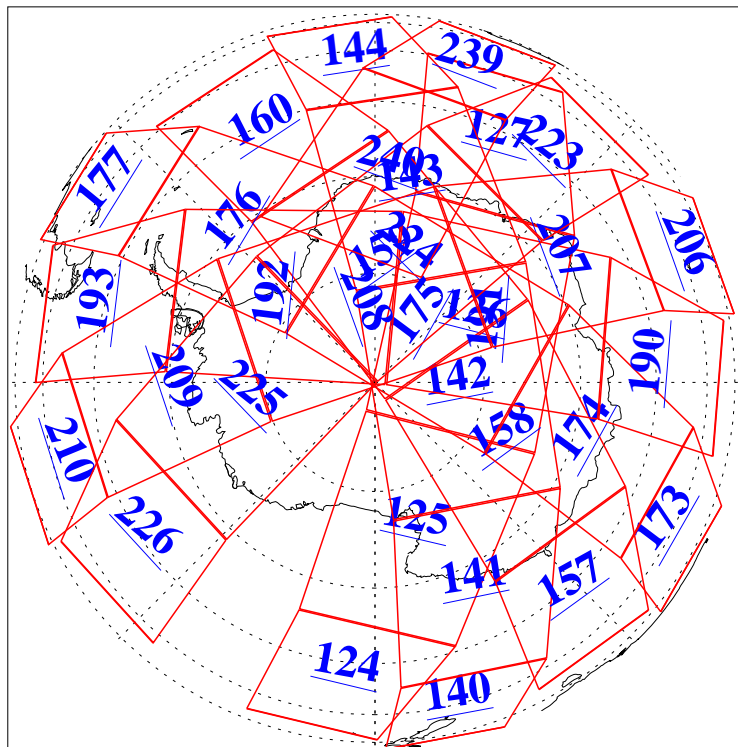

L1B Availability
AMSU Granules: 240
HSB Granules: 0
AIRS Granules: 240

15 Feb 2011
DoY 46
Aqua Day 3209
Granules: 1 to 120

Granules: 121 to 240

Legend: AMSU Available, HSB Available, AIRS Available

L1B Availability
AMSU Granules: 240
HSB Granules: 0
AIRS Granules: 240

15 Feb 2011
DoY 46
Aqua Day 3209

Ascending Granules

Descending Granules

Legend: AMSU Available, HSB Available, AIRS Available

L1B Availability
 AMSU Granules: 240
 HSB Granules: 0
 AIRS Granules: 240

15 Feb 2011
 DoY 46
 Aqua Day 3209

Northern Hemisphere Granules

Southern Hemisphere Granules

Legend: AMSU Available, HSB Available, AIRS Available