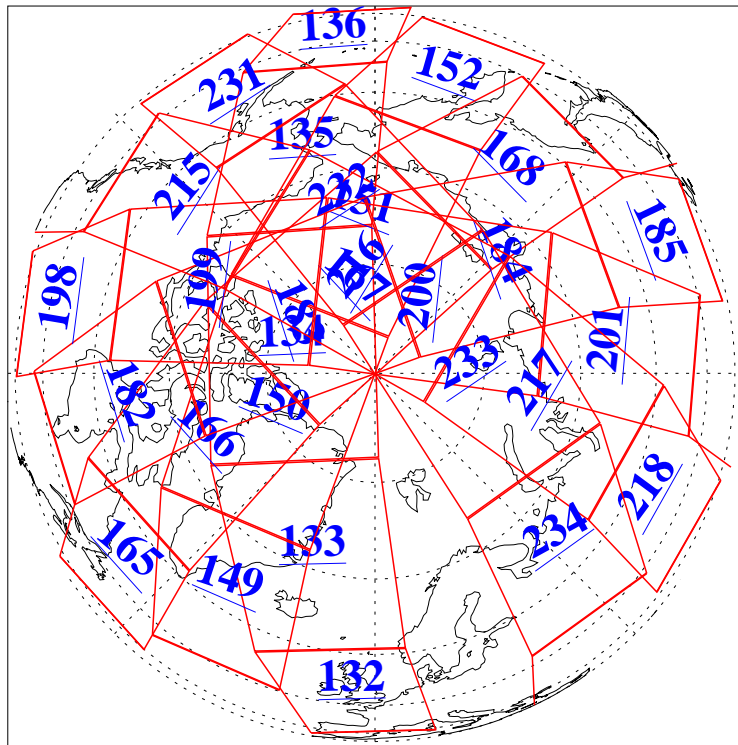

L1B Availability
AMSU Granules: 240
HSB Granules: 0
AIRS Granules: 240

15 Feb 2011
DoY 46
Aqua Day 3209
Granules: 1 to 120

Granules: 121 to 240

Legend: AMSU Available, HSB Available, AIRS Available

L1B Availability
AMSU Granules: 240
HSB Granules: 0
AIRS Granules: 240

15 Feb 2011
DoY 46
Aqua Day 3209

Ascending Granules

Descending Granules

Legend: AMSU Available, HSB Available, AIRS Available

L1B Availability
 AMSU Granules: 240
 HSB Granules: 0
 AIRS Granules: 240

15 Feb 2011
 DoY 46
 Aqua Day 3209

Northern Hemisphere Granules

Southern Hemisphere Granules

Legend: AMSU Available, HSB Available, AIRS Available