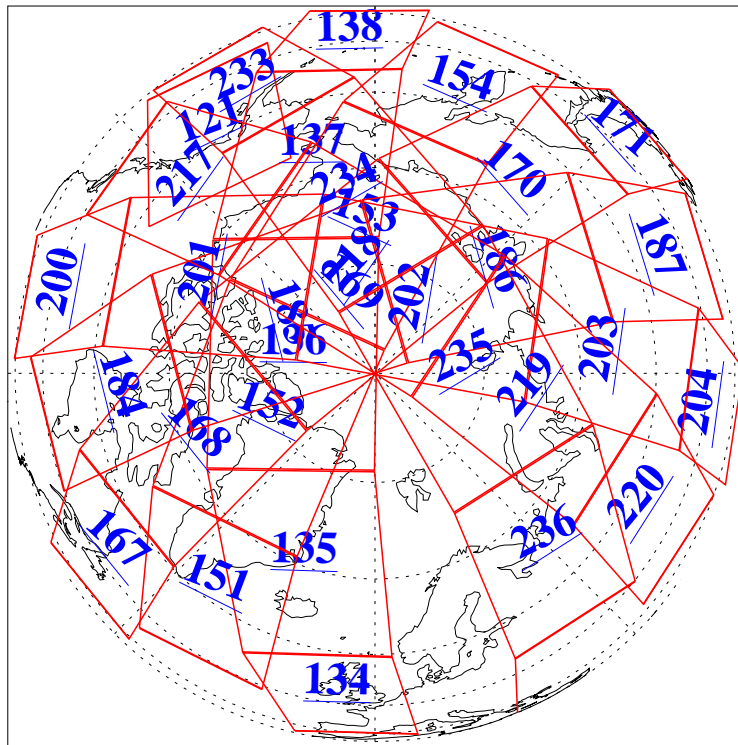

13 Feb 2011
DoY 44
Aqua Day 3207
Ascending Granules

Descending Granules

Legend: AMSU Available, HSB Available, AIRS Available

L1B Availability
AMSU Granules: 240
HSB Granules: 0
AIRS Granules: 240

13 Feb 2011
DoY 44
Aqua Day 3207

Northern Hemisphere Granules

Southern Hemisphere Granules

Legend: AMSU Available, HSB Available, AIRS Available