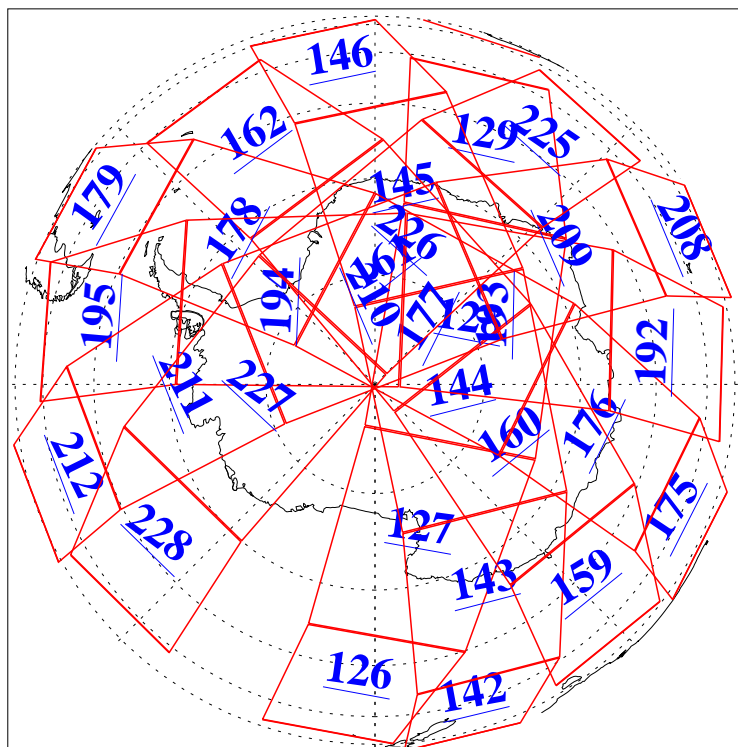

L1B Availability
AMSU Granules: 240
HSB Granules: 0
AIRS Granules: 240

13 Feb 2011
DoY 44
Aqua Day 3207
Granules: 1 to 120

Granules: 121 to 240

Legend: AMSU Available, HSB Available, AIRS Available

L1B Availability
AMSU Granules: 240
HSB Granules: 0
AIRS Granules: 240

13 Feb 2011
DoY 44
Aqua Day 3207
Ascending Granules

Descending Granules

Legend: AMSU Available, HSB Available, AIRS Available

L1B Availability
AMSU Granules: 240
HSB Granules: 0
AIRS Granules: 240

13 Feb 2011
DoY 44
Aqua Day 3207

Northern Hemisphere Granules

Southern Hemisphere Granules

Legend: AMSU Available, HSB Available, AIRS Available