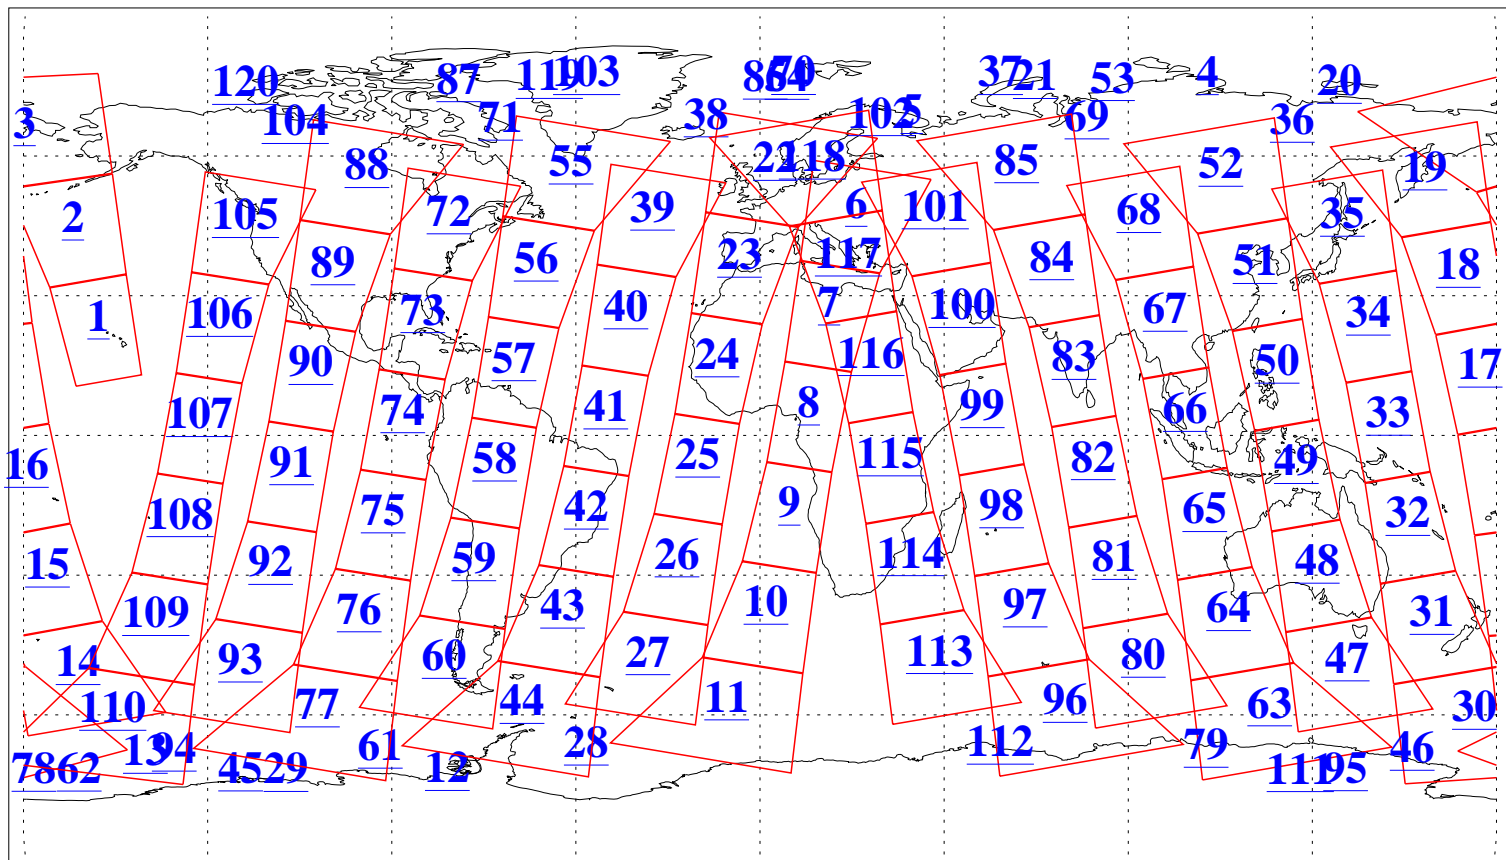

L1B Availability
AMSU Granules: 240
HSB Granules: 0
AIRS Granules: 240

13 Feb 2011
DoY 44
Aqua Day 3207
Granules: 1 to 120

Granules: 121 to 240

Legend: AMSU Available, HSB Available, AIRS Available

L1B Availability
AMSU Granules: 240
HSB Granules: 0
AIRS Granules: 240

13 Feb 2011
DoY 44
Aqua Day 3207
Ascending Granules

Descending Granules

Legend: AMSU Available, HSB Available, AIRS Available

L1B Availability
AMSU Granules: 240
HSB Granules: 0
AIRS Granules: 240

13 Feb 2011
DoY 44
Aqua Day 3207

Northern Hemisphere Granules

Southern Hemisphere Granules

Legend: AMSU Available, HSB Available, AIRS Available