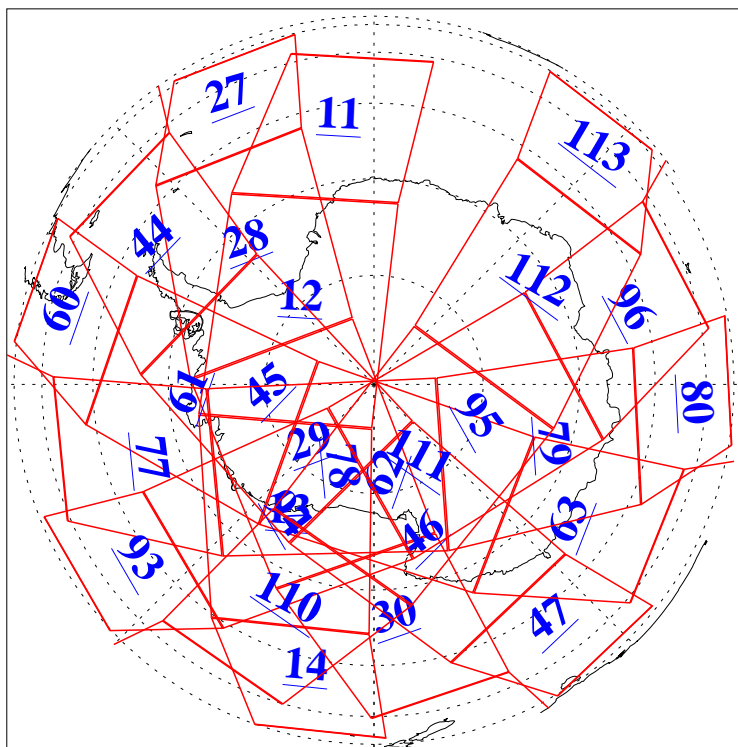

L1B Availability
AMSU Granules: 240
HSB Granules: 0
AIRS Granules: 240

13 Feb 2011
DoY 44
Aqua Day 3207
Granules: 1 to 120

Granules: 121 to 240

Legend: AMSU Available, HSB Available, AIRS Available

L1B Availability
AMSU Granules: 240
HSB Granules: 0
AIRS Granules: 240

13 Feb 2011
DoY 44
Aqua Day 3207
Ascending Granules

Descending Granules

Legend: AMSU Available, HSB Available, AIRS Available

L1B Availability
AMSU Granules: 240
HSB Granules: 0
AIRS Granules: 240

13 Feb 2011
DoY 44
Aqua Day 3207

Northern Hemisphere Granules

Southern Hemisphere Granules

Legend: AMSU Available, HSB Available, AIRS Available