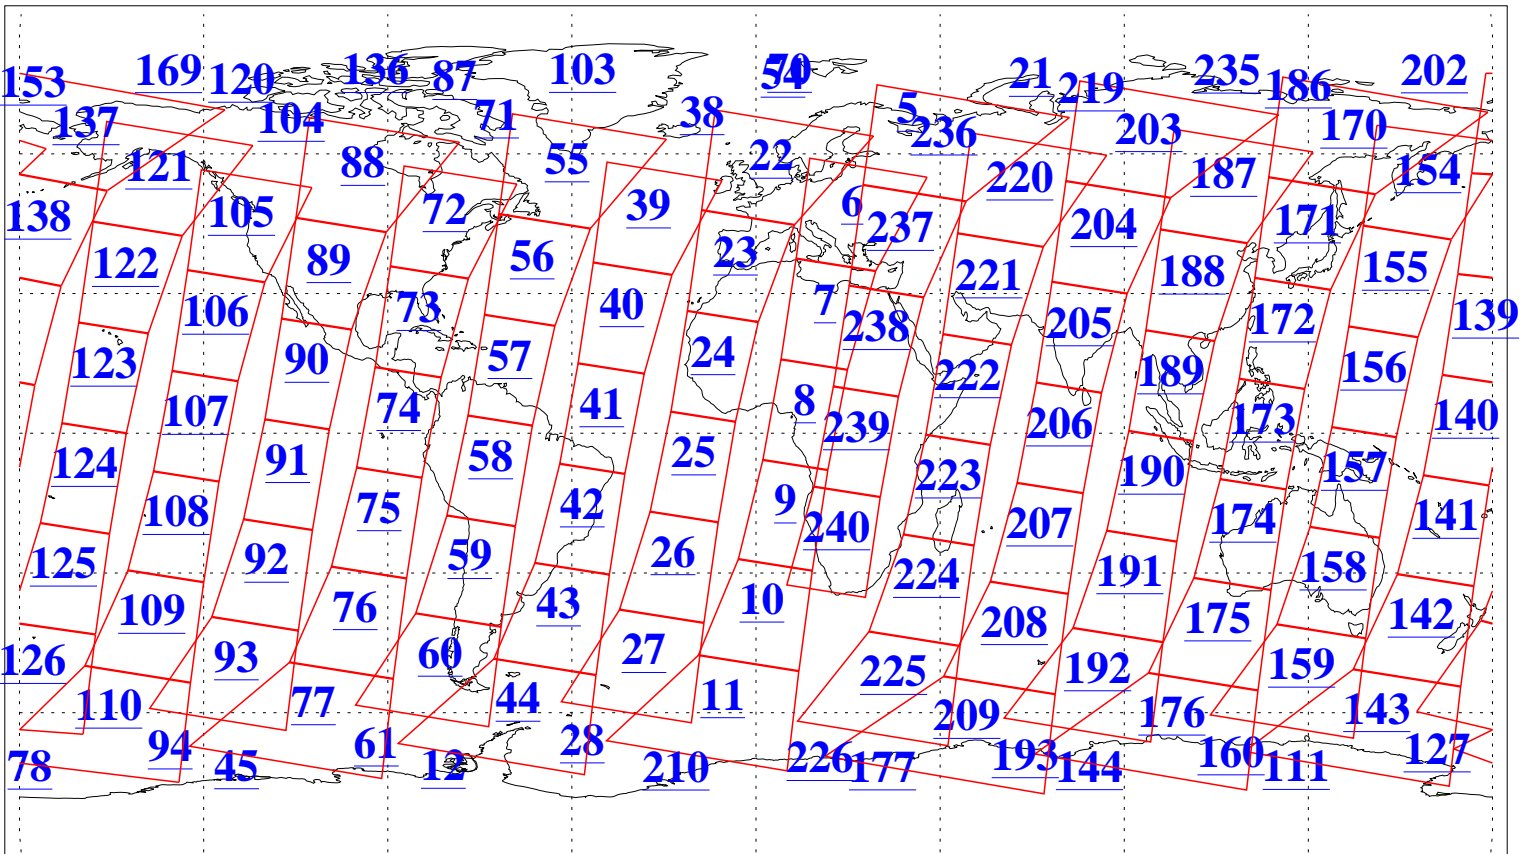

L1B Availability
AMSU Granules: 240
HSB Granules: 0
AIRS Granules: 240

13 Feb 2011
DoY 44
Aqua Day 3207
Granules: 1 to 120

Granules: 121 to 240

Legend: AMSU Available, HSB Available, AIRS Available

L1B Availability
AMSU Granules: 240
HSB Granules: 0
AIRS Granules: 240

13 Feb 2011
DoY 44
Aqua Day 3207
Ascending Granules

Descending Granules

Legend: AMSU Available, HSB Available, AIRS Available

L1B Availability
AMSU Granules: 240
HSB Granules: 0
AIRS Granules: 240

13 Feb 2011
DoY 44
Aqua Day 3207

Northern Hemisphere Granules

Southern Hemisphere Granules

Legend: AMSU Available, HSB Available, AIRS Available