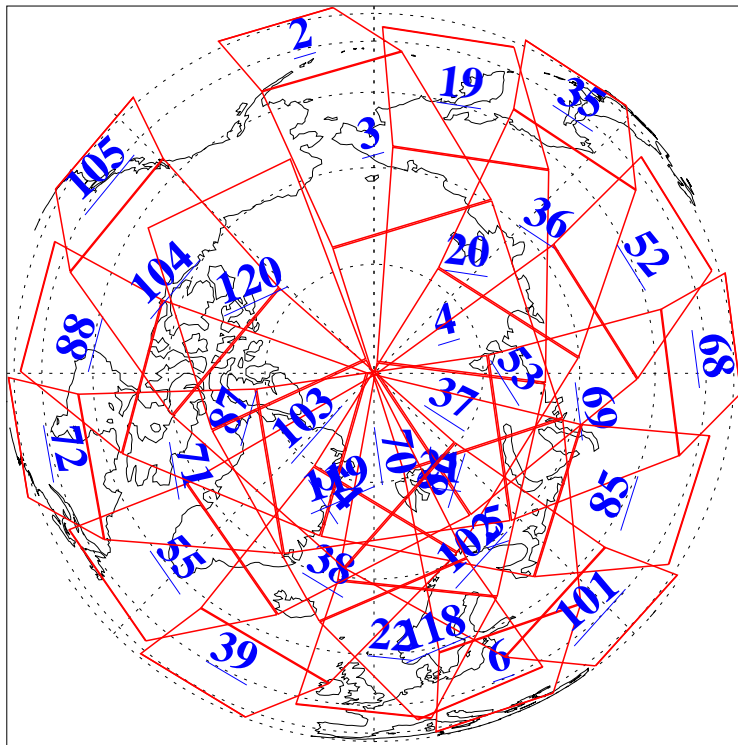

L1B Availability
AMSU Granules: 240
HSB Granules: 0
AIRS Granules: 240

13 Feb 2011
DoY 44
Aqua Day 3207
Granules: 1 to 120

Granules: 121 to 240

Legend: AMSU Available, HSB Available, AIRS Available

L1B Availability
AMSU Granules: 240
HSB Granules: 0
AIRS Granules: 240

13 Feb 2011
DoY 44
Aqua Day 3207
Ascending Granules

Descending Granules

Legend: AMSU Available, HSB Available, AIRS Available

L1B Availability
AMSU Granules: 240
HSB Granules: 0
AIRS Granules: 240

13 Feb 2011
DoY 44
Aqua Day 3207

Northern Hemisphere Granules

Southern Hemisphere Granules

Legend: AMSU Available, HSB Available, AIRS Available