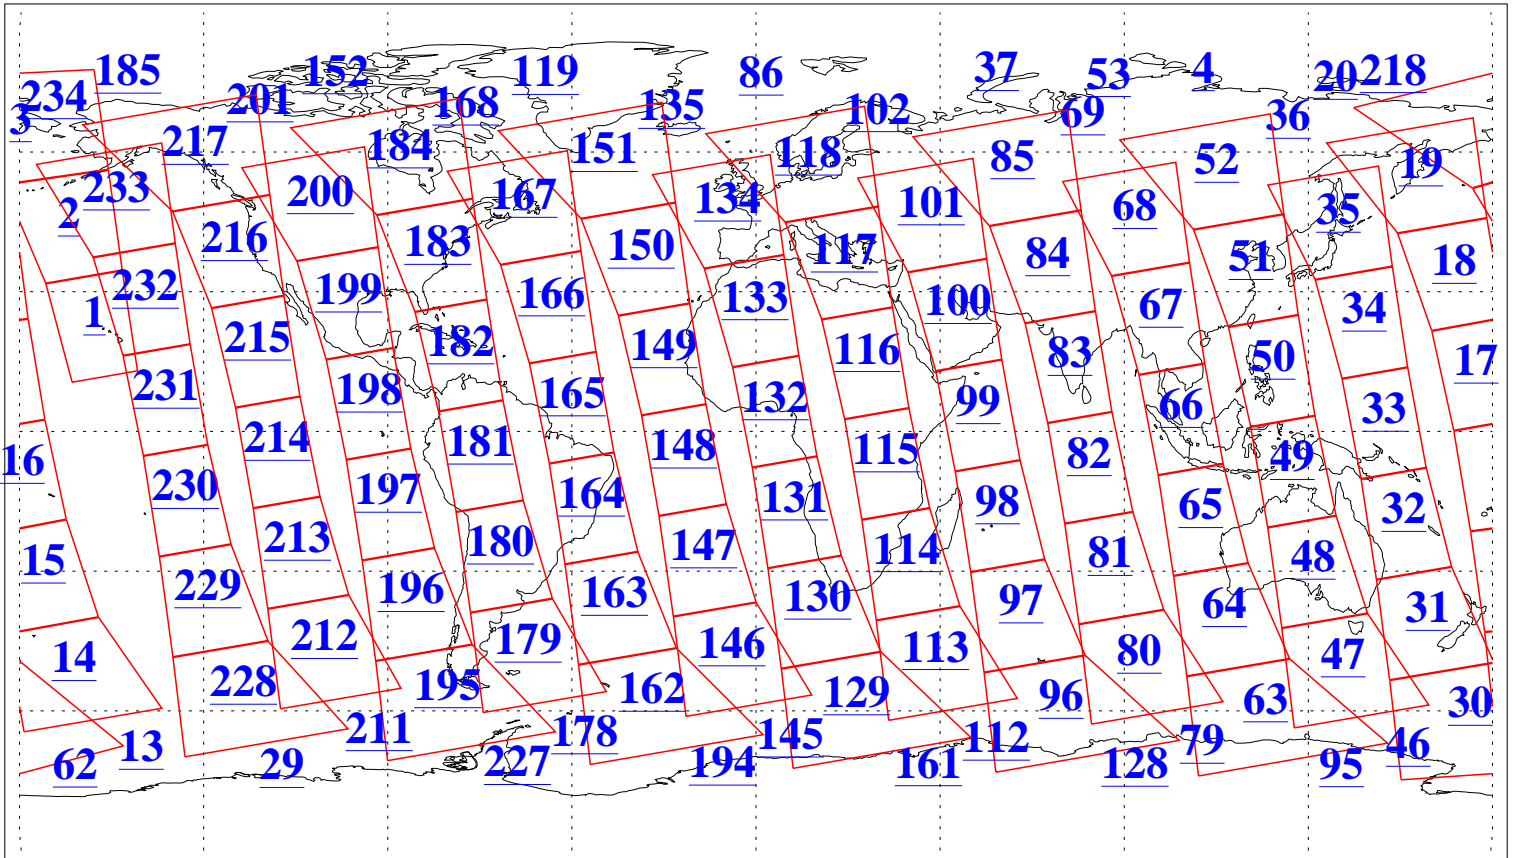

L1B Availability
AMSU Granules: 240
HSB Granules: 0
AIRS Granules: 240

13 Feb 2011
DoY 44
Aqua Day 3207
Granules: 1 to 120

Granules: 121 to 240

Legend: AMSU Available, HSB Available, AIRS Available

L1B Availability
AMSU Granules: 240
HSB Granules: 0
AIRS Granules: 240

13 Feb 2011
DoY 44
Aqua Day 3207
Ascending Granules

Descending Granules

Legend: AMSU Available, HSB Available, AIRS Available

L1B Availability
AMSU Granules: 240
HSB Granules: 0
AIRS Granules: 240

13 Feb 2011
DoY 44
Aqua Day 3207

Northern Hemisphere Granules

Southern Hemisphere Granules

Legend: AMSU Available, HSB Available, AIRS Available