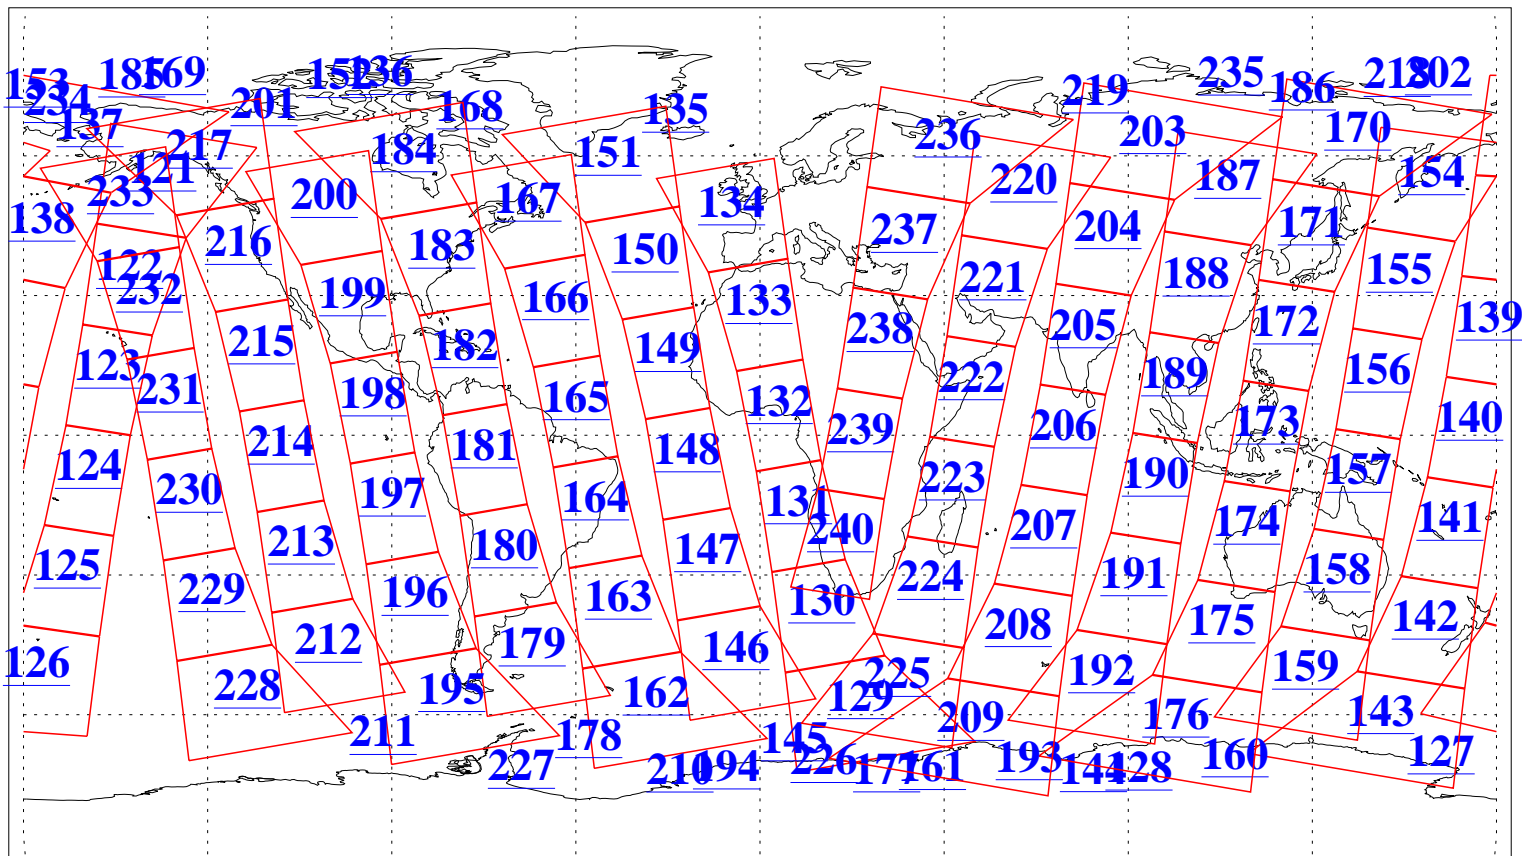

L1B Availability
AMSU Granules: 240
HSB Granules: 0
AIRS Granules: 240

13 Feb 2011
DoY 44
Aqua Day 3207
Granules: 1 to 120

Granules: 121 to 240

Legend: AMSU Available, HSB Available, AIRS Available

L1B Availability
AMSU Granules: 240
HSB Granules: 0
AIRS Granules: 240

13 Feb 2011
DoY 44
Aqua Day 3207
Ascending Granules

Descending Granules

Legend: AMSU Available, HSB Available, AIRS Available

L1B Availability
AMSU Granules: 240
HSB Granules: 0
AIRS Granules: 240

13 Feb 2011
DoY 44
Aqua Day 3207

Northern Hemisphere Granules

Southern Hemisphere Granules

Legend: AMSU Available, HSB Available, AIRS Available