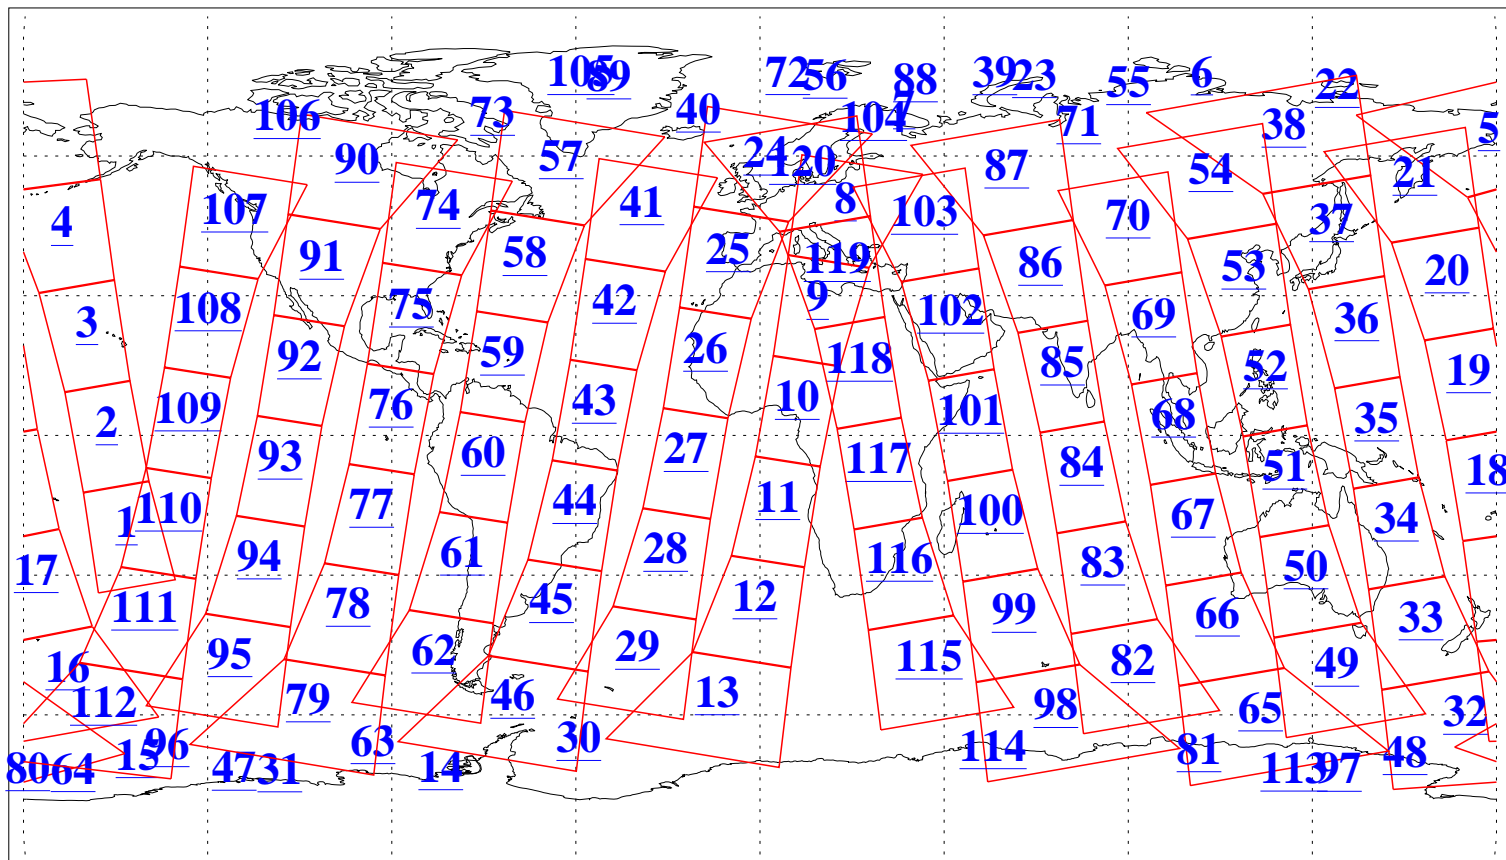

L1B Availability  
AMSU Granules: 240  
HSB Granules: 0  
AIRS Granules: 240

11 Feb 2011  
DoY 42  
Aqua Day 3205  
Granules: 1 to 120

Granules: 121 to 240

Legend: AMSU Available, HSB Available, AIRS Available

L1B Availability  
AMSU Granules: 240  
HSB Granules: 0  
AIRS Granules: 240

11 Feb 2011  
DoY 42  
Aqua Day 3205  
Ascending Granules

Descending Granules

Legend: AMSU Available, HSB Available, AIRS Available

L1B Availability  
 AMSU Granules: 240  
 HSB Granules: 0  
 AIRS Granules: 240

11 Feb 2011  
 DoY 42  
 Aqua Day 3205

Northern Hemisphere Granules

Southern Hemisphere Granules

Legend: AMSU Available, HSB Available, AIRS Available