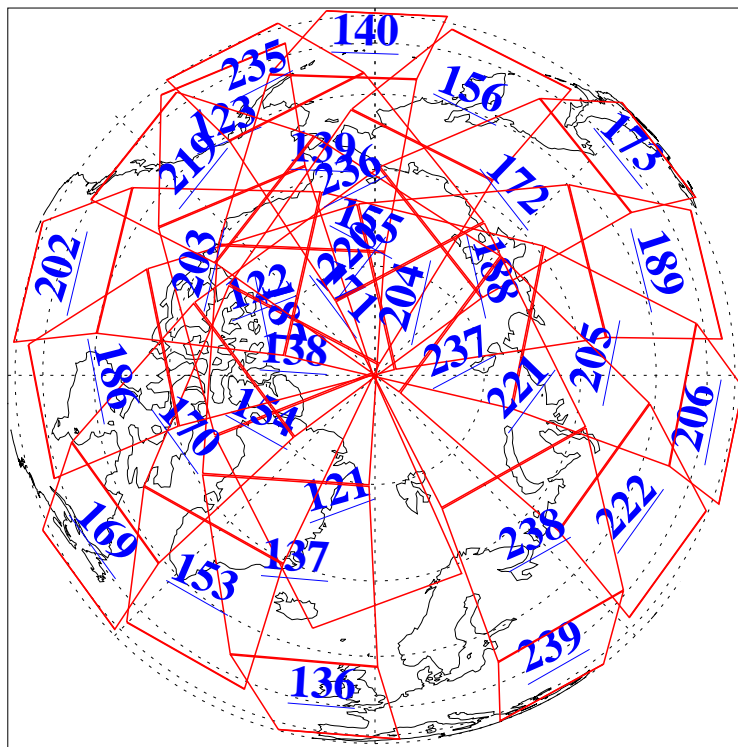

L1B Availability  
AMSU Granules: 240  
HSB Granules: 0  
AIRS Granules: 240

11 Feb 2011  
DoY 42  
Aqua Day 3205  
Ascending Granules

Descending Granules

Legend: AMSU Available, HSB Available, AIRS Available

L1B Availability  
 AMSU Granules: 240  
 HSB Granules: 0  
 AIRS Granules: 240

11 Feb 2011  
 DoY 42  
 Aqua Day 3205

Northern Hemisphere Granules

Southern Hemisphere Granules

Legend: AMSU Available, HSB Available, AIRS Available