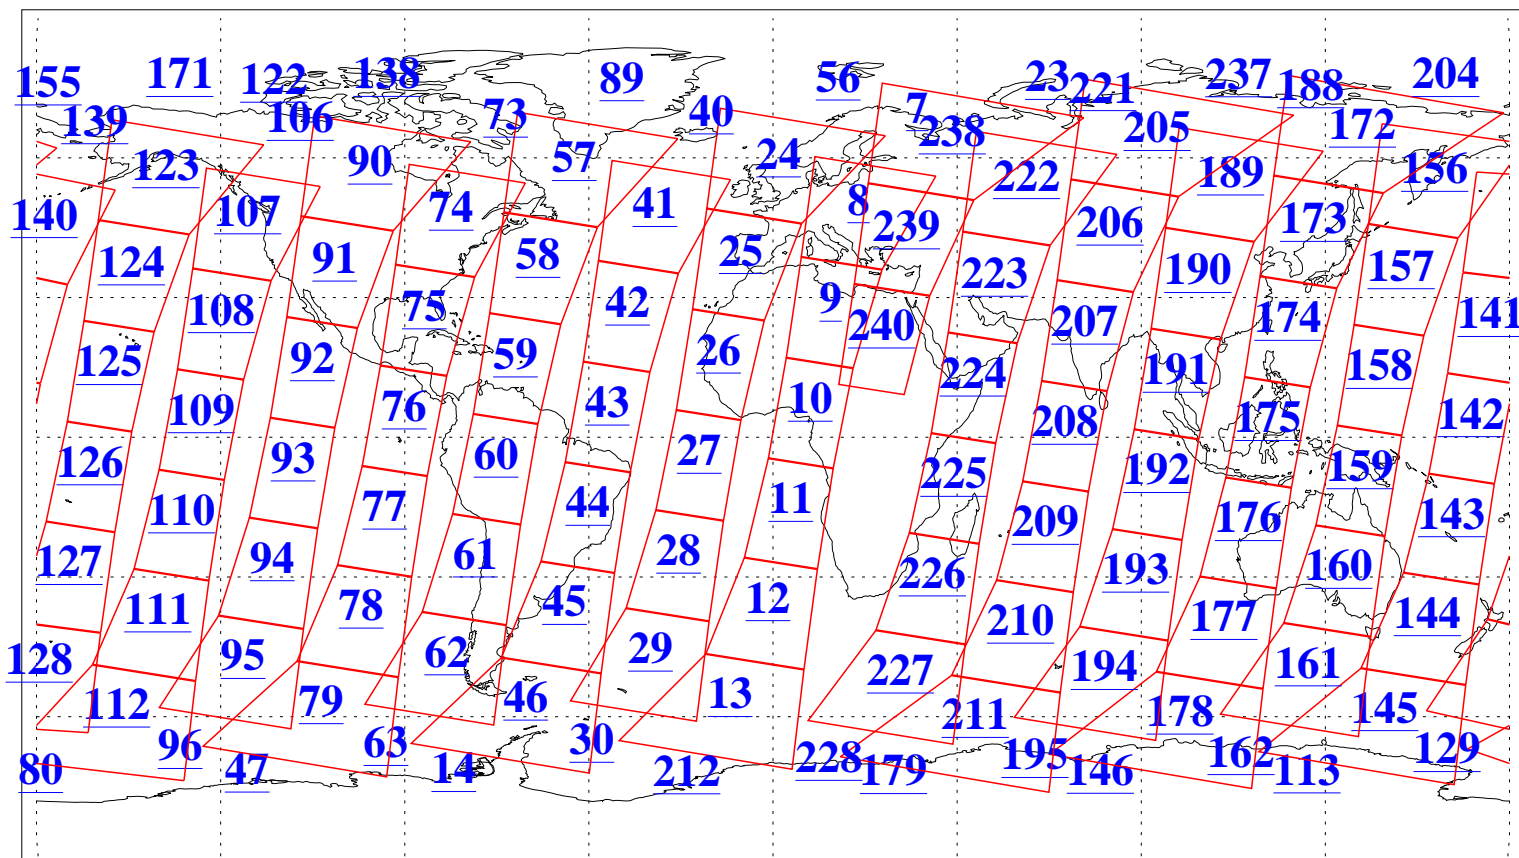

L1B Availability  
AMSU Granules: 240  
HSB Granules: 0  
AIRS Granules: 240

11 Feb 2011  
DoY 42  
Aqua Day 3205  
Granules: 1 to 120

Granules: 121 to 240

Legend: AMSU Available, HSB Available, AIRS Available

L1B Availability  
AMSU Granules: 240  
HSB Granules: 0  
AIRS Granules: 240

11 Feb 2011  
DoY 42  
Aqua Day 3205  
Ascending Granules

Descending Granules

Legend: AMSU Available, HSB Available, AIRS Available

L1B Availability  
 AMSU Granules: 240  
 HSB Granules: 0  
 AIRS Granules: 240

11 Feb 2011  
 DoY 42  
 Aqua Day 3205

Northern Hemisphere Granules

Southern Hemisphere Granules

Legend: AMSU Available, HSB Available, AIRS Available