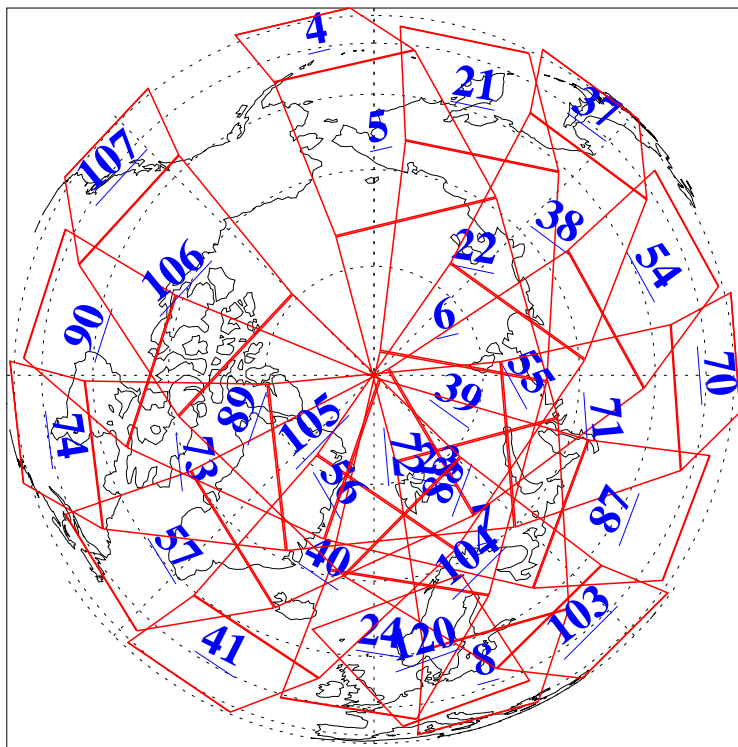

L1B Availability  
AMSU Granules: 240  
HSB Granules: 0  
AIRS Granules: 240

11 Feb 2011  
DoY 42  
Aqua Day 3205  
Granules: 1 to 120

Granules: 121 to 240

Legend: AMSU Available, HSB Available, AIRS Available

L1B Availability  
AMSU Granules: 240  
HSB Granules: 0  
AIRS Granules: 240

11 Feb 2011  
DoY 42  
Aqua Day 3205  
Ascending Granules

Descending Granules

Legend: AMSU Available, HSB Available, AIRS Available

L1B Availability  
 AMSU Granules: 240  
 HSB Granules: 0  
 AIRS Granules: 240

11 Feb 2011  
 DoY 42  
 Aqua Day 3205

Northern Hemisphere Granules

Southern Hemisphere Granules

Legend: AMSU Available, HSB Available, AIRS Available