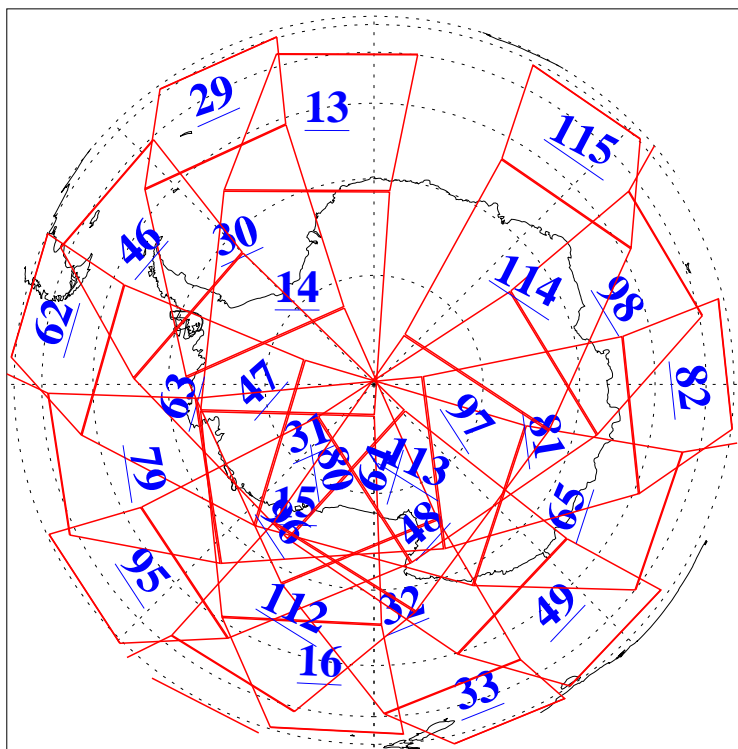

L1B Availability  
AMSU Granules: 240  
HSB Granules: 0  
AIRS Granules: 240

11 Feb 2011  
DoY 42  
Aqua Day 3205  
Granules: 1 to 120

Granules: 121 to 240

Legend: AMSU Available, HSB Available, AIRS Available

L1B Availability  
AMSU Granules: 240  
HSB Granules: 0  
AIRS Granules: 240

11 Feb 2011  
DoY 42  
Aqua Day 3205  
Ascending Granules

Descending Granules

Legend: AMSU Available, HSB Available, AIRS Available

L1B Availability  
 AMSU Granules: 240  
 HSB Granules: 0  
 AIRS Granules: 240

11 Feb 2011  
 DoY 42  
 Aqua Day 3205

Northern Hemisphere Granules

Southern Hemisphere Granules

Legend: AMSU Available, HSB Available, AIRS Available