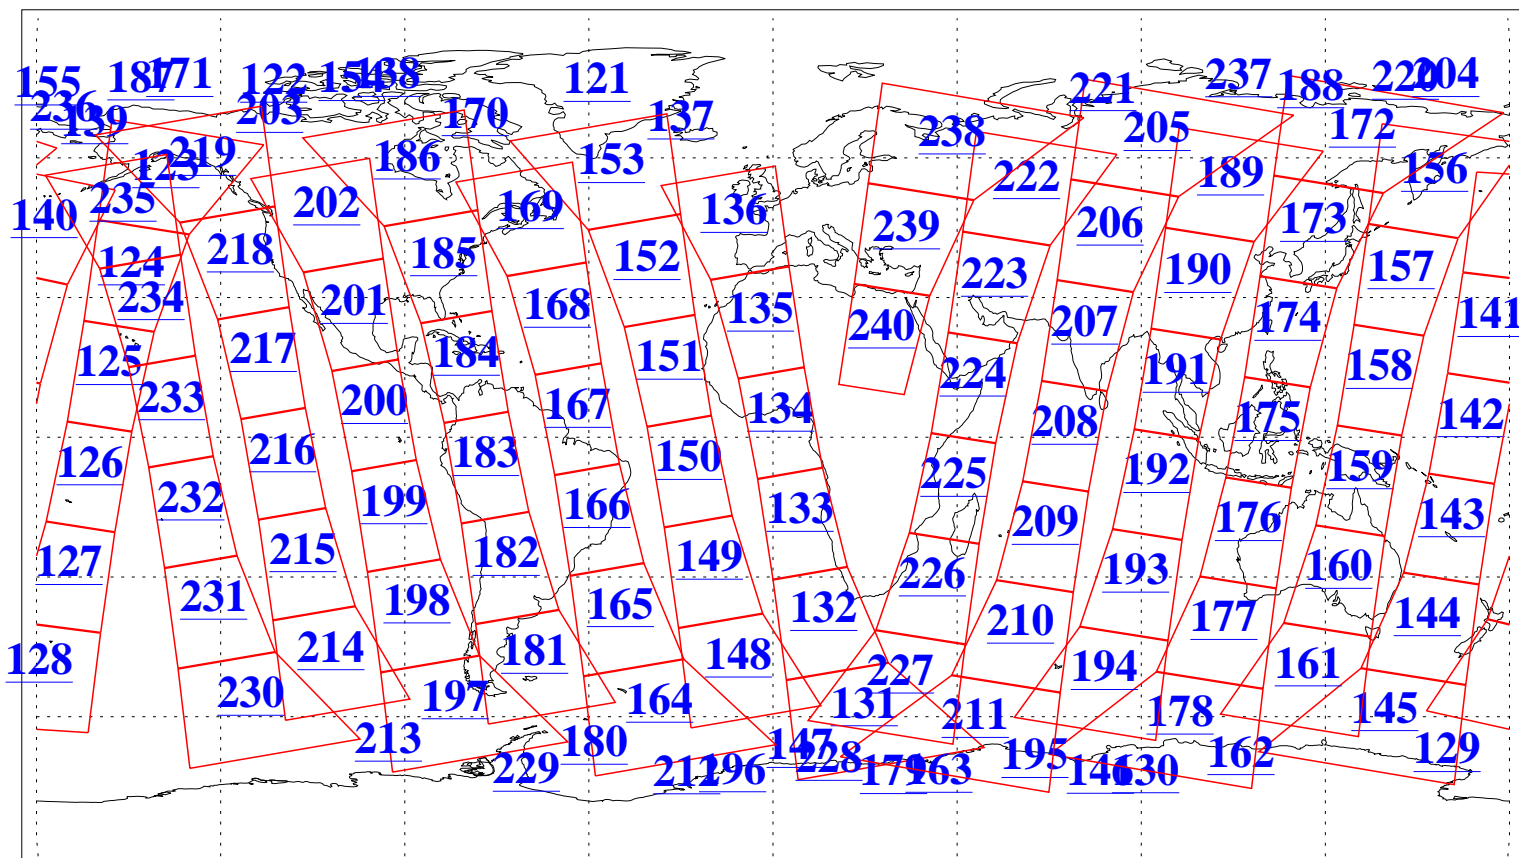

L1B Availability  
AMSU Granules: 240  
HSB Granules: 0  
AIRS Granules: 240

11 Feb 2011  
DoY 42  
Aqua Day 3205  
Granules: 1 to 120

Granules: 121 to 240

Legend: AMSU Available, HSB Available, AIRS Available

L1B Availability  
AMSU Granules: 240  
HSB Granules: 0  
AIRS Granules: 240

11 Feb 2011  
DoY 42  
Aqua Day 3205  
Ascending Granules

Descending Granules

Legend: AMSU Available, HSB Available, AIRS Available

L1B Availability  
 AMSU Granules: 240  
 HSB Granules: 0  
 AIRS Granules: 240

11 Feb 2011  
 DoY 42  
 Aqua Day 3205

Northern Hemisphere Granules

Southern Hemisphere Granules

Legend: AMSU Available, HSB Available, AIRS Available