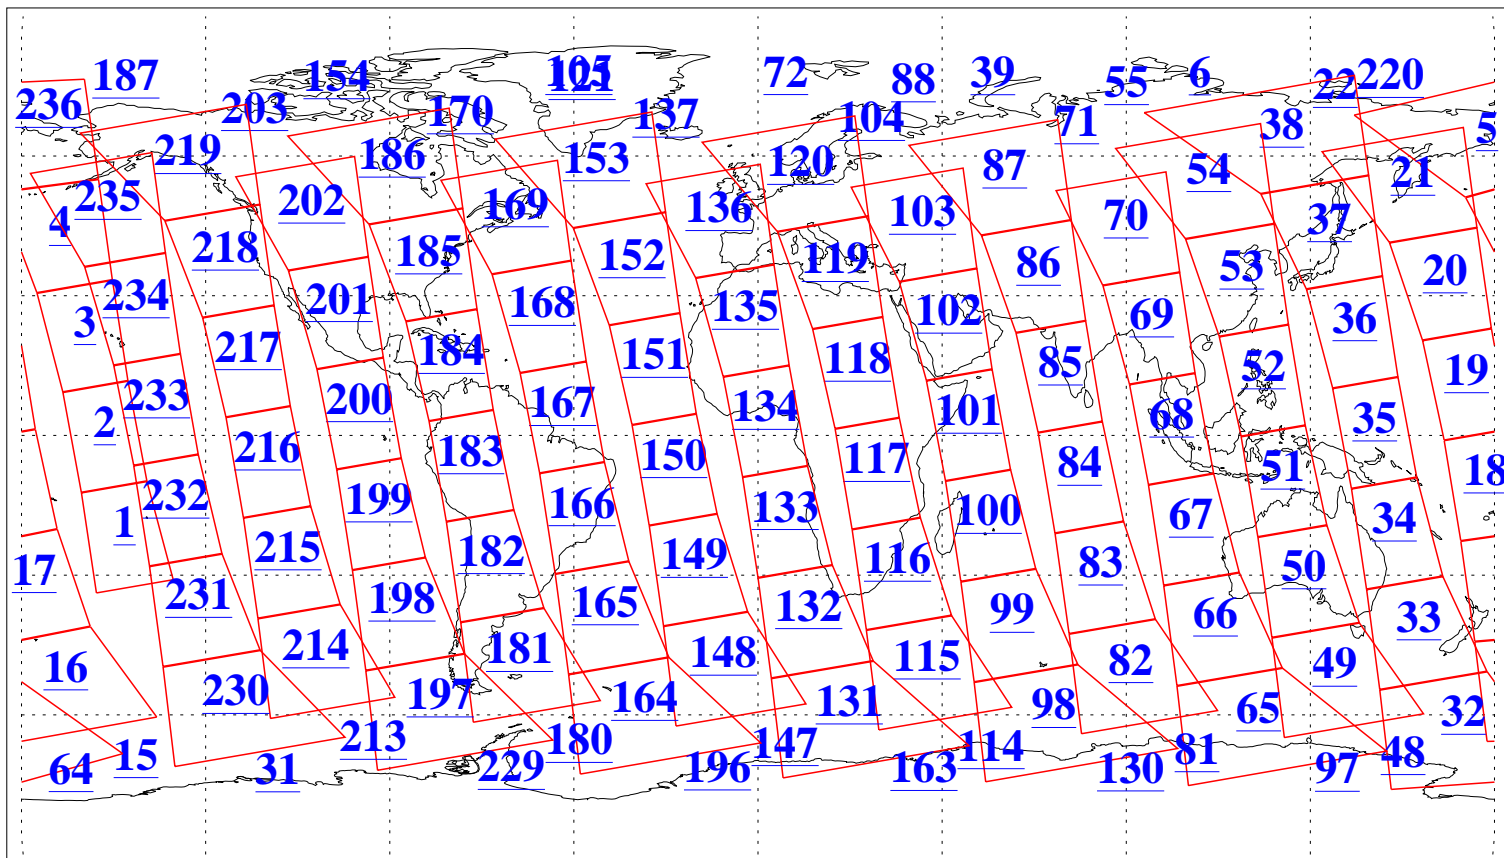

L1B Availability  
AMSU Granules: 240  
HSB Granules: 0  
AIRS Granules: 240

11 Feb 2011  
DoY 42  
Aqua Day 3205  
Granules: 1 to 120

Granules: 121 to 240

Legend: AMSU Available, HSB Available, AIRS Available

L1B Availability  
AMSU Granules: 240  
HSB Granules: 0  
AIRS Granules: 240

11 Feb 2011  
DoY 42  
Aqua Day 3205  
Ascending Granules

Descending Granules

Legend: AMSU Available, HSB Available, AIRS Available

L1B Availability  
 AMSU Granules: 240  
 HSB Granules: 0  
 AIRS Granules: 240

11 Feb 2011  
 DoY 42  
 Aqua Day 3205

Northern Hemisphere Granules

Southern Hemisphere Granules

Legend: AMSU Available, HSB Available, AIRS Available