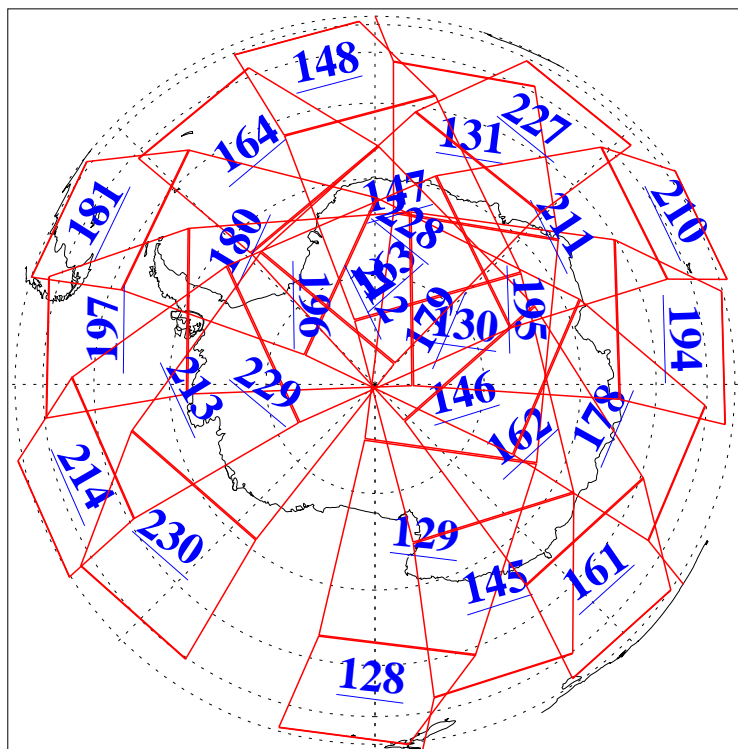

L1B Availability  
AMSU Granules: 240  
HSB Granules: 0  
AIRS Granules: 240

11 Feb 2011  
DoY 42  
Aqua Day 3205  
Ascending Granules

Descending Granules

Legend: AMSU Available, HSB Available, AIRS Available

L1B Availability  
 AMSU Granules: 240  
 HSB Granules: 0  
 AIRS Granules: 240

11 Feb 2011  
 DoY 42  
 Aqua Day 3205

Northern Hemisphere Granules

Southern Hemisphere Granules

Legend: AMSU Available, HSB Available, AIRS Available