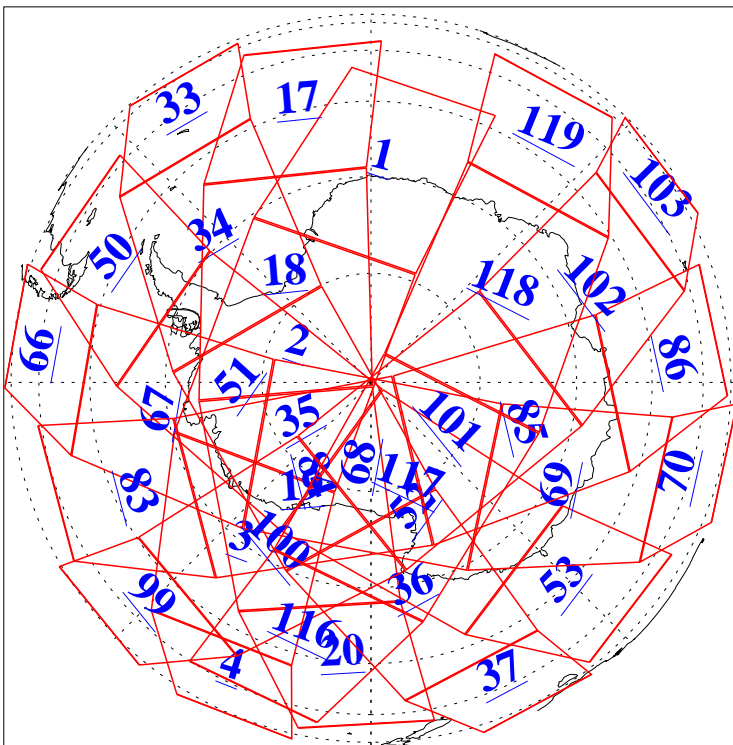

L1B Availability
AMSU Granules: 240
HSB Granules: 0
AIRS Granules: 239

7 Feb 2011
DoY 38
Aqua Day 3201
Granules: 1 to 120

Granules: 121 to 240

Legend: AMSU Available, HSB Available, AIRS Available

L1B Availability
AMSU Granules: 240
HSB Granules: 0
AIRS Granules: 239

7 Feb 2011
DoY 38
Aqua Day 3201
Ascending Granules

Descending Granules

Legend: AMSU Available, HSB Available, AIRS Available

L1B Availability
 AMSU Granules: 240
 HSB Granules: 0
 AIRS Granules: 239

7 Feb 2011
 DoY 38
 Aqua Day 3201

Northern Hemisphere Granules

Southern Hemisphere Granules

Legend: AMSU Available, HSB Available, AIRS Available