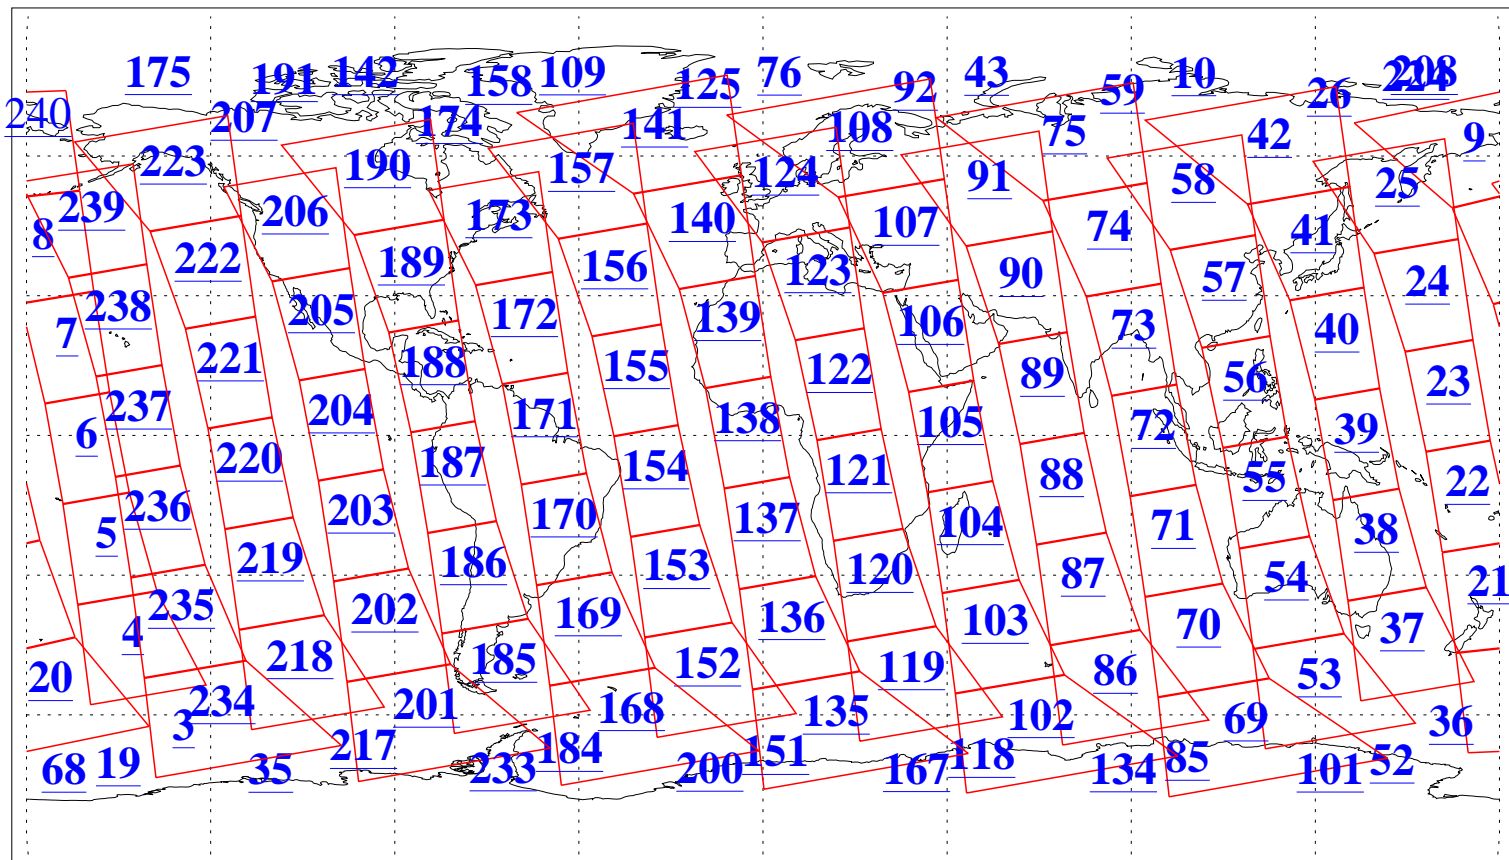

L1B Availability
AMSU Granules: 240
HSB Granules: 0
AIRS Granules: 239

7 Feb 2011
DoY 38
Aqua Day 3201
Granules: 1 to 120

Granules: 121 to 240

Legend: AMSU Available, HSB Available, AIRS Available

L1B Availability
AMSU Granules: 240
HSB Granules: 0
AIRS Granules: 239

7 Feb 2011
DoY 38
Aqua Day 3201
Ascending Granules

Descending Granules

Legend: AMSU Available, HSB Available, AIRS Available

L1B Availability
 AMSU Granules: 240
 HSB Granules: 0
 AIRS Granules: 239

7 Feb 2011
 DoY 38
 Aqua Day 3201

Northern Hemisphere Granules

Southern Hemisphere Granules

Legend: AMSU Available, HSB Available, AIRS Available