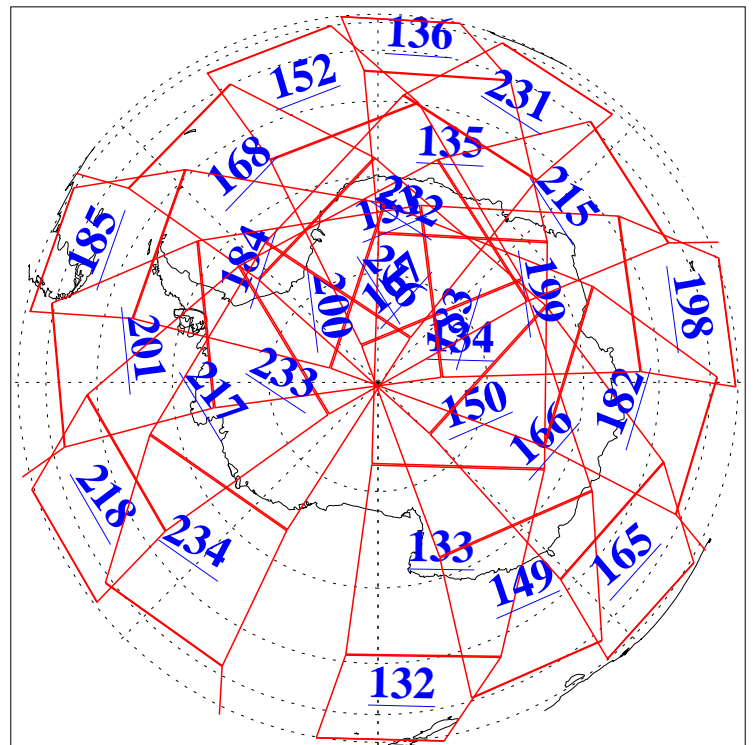

7 Feb 2011
DoY 38
Aqua Day 3201
Ascending Granules

Descending Granules

Legend: AMSU Available, HSB Available, AIRS Available

L1B Availability
 AMSU Granules: 240
 HSB Granules: 0
 AIRS Granules: 239

7 Feb 2011
 DoY 38
 Aqua Day 3201

Northern Hemisphere Granules

Southern Hemisphere Granules

Legend: AMSU Available, HSB Available, AIRS Available