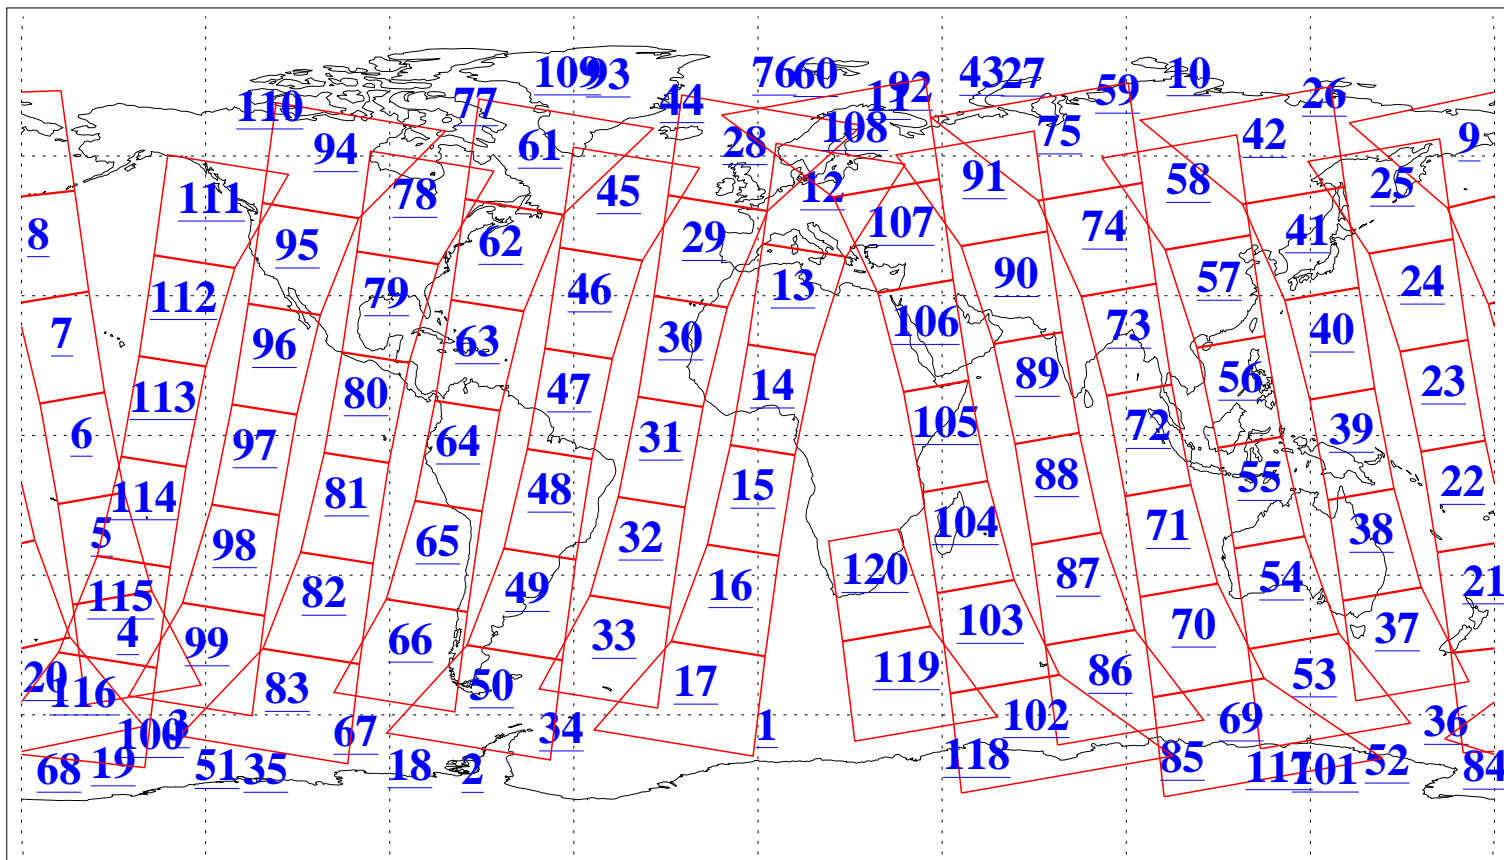

L1B Availability
AMSU Granules: 240
HSB Granules: 0
AIRS Granules: 239

7 Feb 2011
DoY 38
Aqua Day 3201
Granules: 1 to 120

Granules: 121 to 240

Legend: AMSU Available, HSB Available, AIRS Available

L1B Availability
AMSU Granules: 240
HSB Granules: 0
AIRS Granules: 239

7 Feb 2011
DoY 38
Aqua Day 3201
Ascending Granules

Descending Granules

Legend: AMSU Available, HSB Available, AIRS Available

L1B Availability
 AMSU Granules: 240
 HSB Granules: 0
 AIRS Granules: 239

7 Feb 2011
 DoY 38
 Aqua Day 3201

Northern Hemisphere Granules

Southern Hemisphere Granules

Legend: AMSU Available, HSB Available, AIRS Available