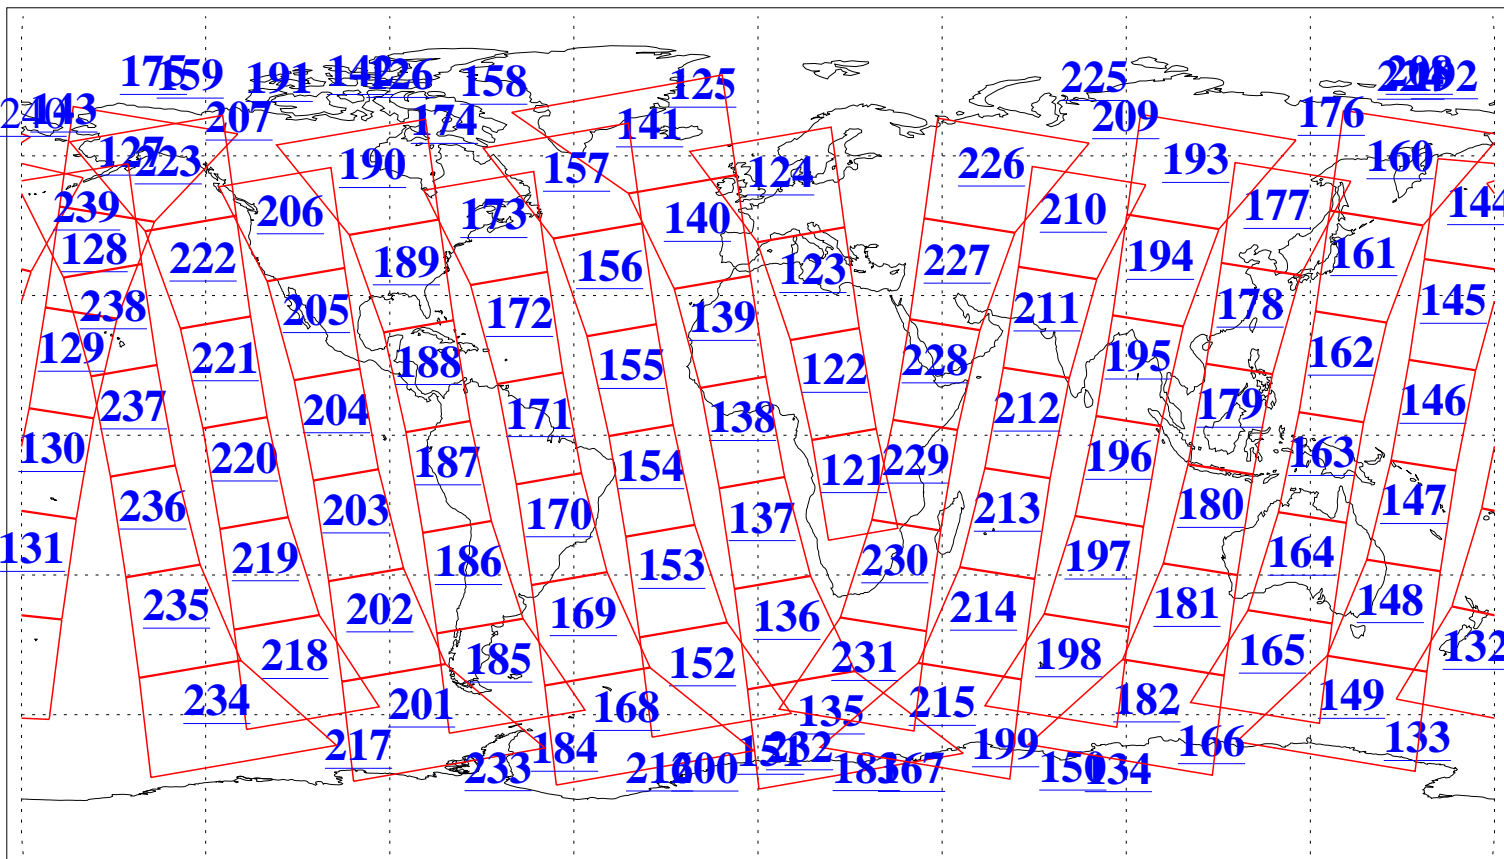

L1B Availability
AMSU Granules: 240
HSB Granules: 0
AIRS Granules: 239

7 Feb 2011
DoY 38
Aqua Day 3201
Granules: 1 to 120

Granules: 121 to 240

Legend: AMSU Available, HSB Available, AIRS Available

L1B Availability
AMSU Granules: 240
HSB Granules: 0
AIRS Granules: 239

7 Feb 2011
DoY 38
Aqua Day 3201
Ascending Granules

Descending Granules

Legend: AMSU Available, HSB Available, AIRS Available

L1B Availability
 AMSU Granules: 240
 HSB Granules: 0
 AIRS Granules: 239

7 Feb 2011
 DoY 38
 Aqua Day 3201

Northern Hemisphere Granules

Southern Hemisphere Granules

Legend: AMSU Available, HSB Available, AIRS Available