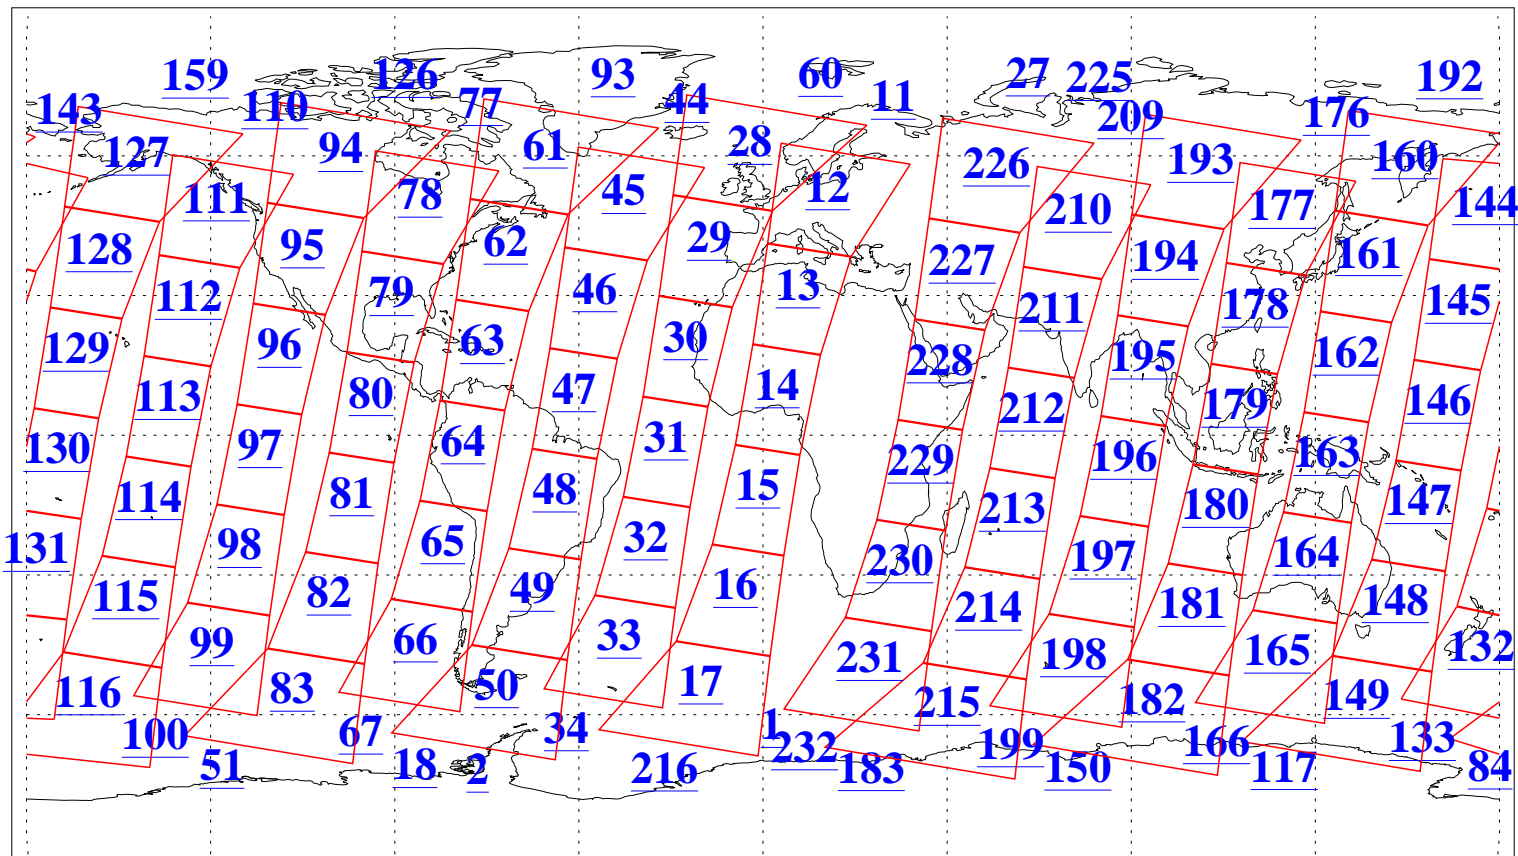

L1B Availability
AMSU Granules: 240
HSB Granules: 0
AIRS Granules: 239

7 Feb 2011
DoY 38
Aqua Day 3201
Granules: 1 to 120

Granules: 121 to 240

Legend: AMSU Available, HSB Available, AIRS Available

L1B Availability
AMSU Granules: 240
HSB Granules: 0
AIRS Granules: 239

7 Feb 2011
DoY 38
Aqua Day 3201
Ascending Granules

Descending Granules

Legend: AMSU Available, HSB Available, AIRS Available

L1B Availability
 AMSU Granules: 240
 HSB Granules: 0
 AIRS Granules: 239

7 Feb 2011
 DoY 38
 Aqua Day 3201

Northern Hemisphere Granules

Southern Hemisphere Granules

Legend: AMSU Available, HSB Available, AIRS Available