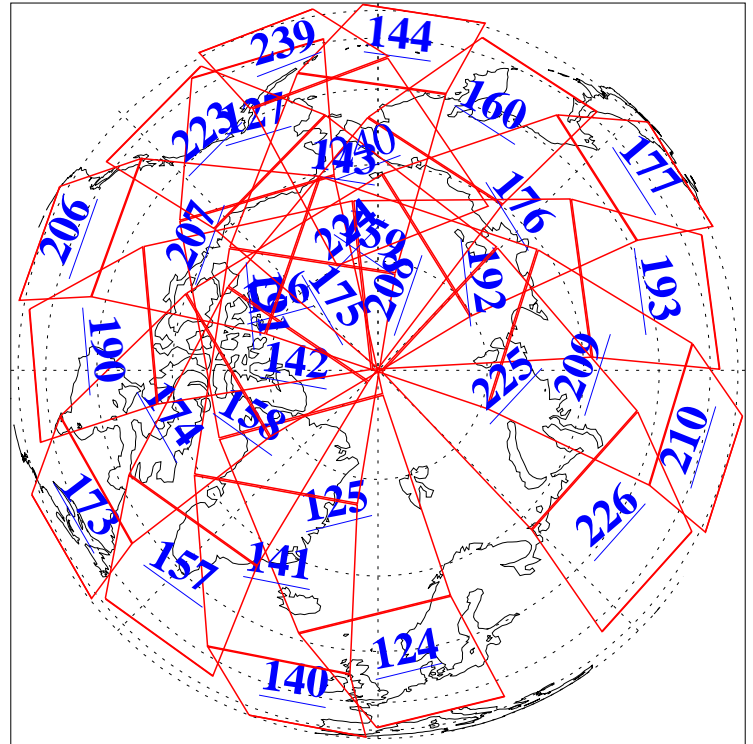

7 Feb 2011
DoY 38
Aqua Day 3201
Ascending Granules

Descending Granules

Legend: AMSU Available, HSB Available, AIRS Available

L1B Availability
 AMSU Granules: 240
 HSB Granules: 0
 AIRS Granules: 239

7 Feb 2011
 DoY 38
 Aqua Day 3201

Northern Hemisphere Granules

Southern Hemisphere Granules

Legend: AMSU Available, HSB Available, AIRS Available