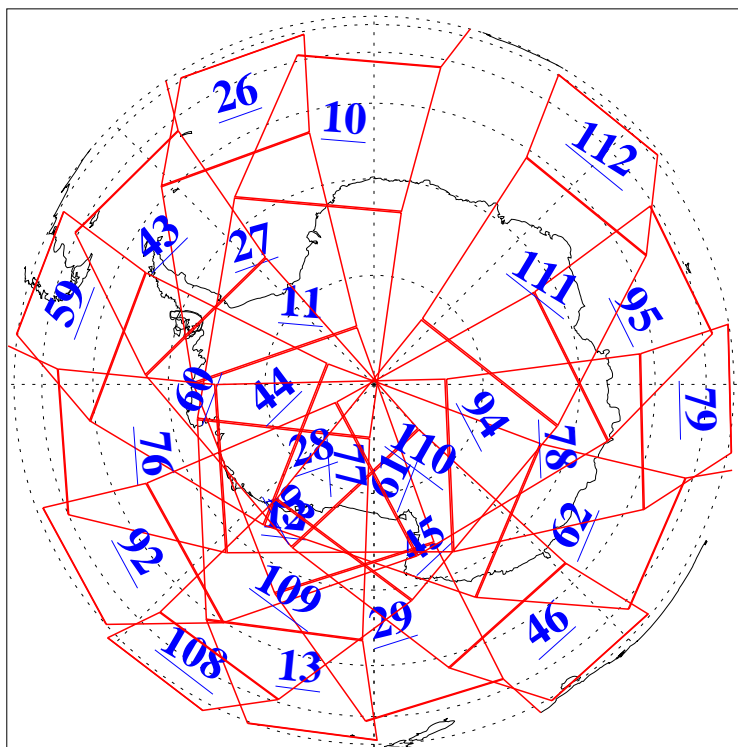

L1B Availability
AMSU Granules: 240
HSB Granules: 0
AIRS Granules: 240

6 Feb 2011
DoY 37
Aqua Day 3200
Granules: 1 to 120

Granules: 121 to 240

Legend: AMSU Available, HSB Available, AIRS Available

L1B Availability
 AMSU Granules: 240
 HSB Granules: 0
 AIRS Granules: 240

6 Feb 2011
 DoY 37
 Aqua Day 3200
 Ascending Granules

Descending Granules

Legend: AMSU Available, HSB Available, AIRS Available

L1B Availability
 AMSU Granules: 240
 HSB Granules: 0
 AIRS Granules: 240

6 Feb 2011
 DoY 37
 Aqua Day 3200

Northern Hemisphere Granules

Southern Hemisphere Granules

Legend: AMSU Available, HSB Available, AIRS Available