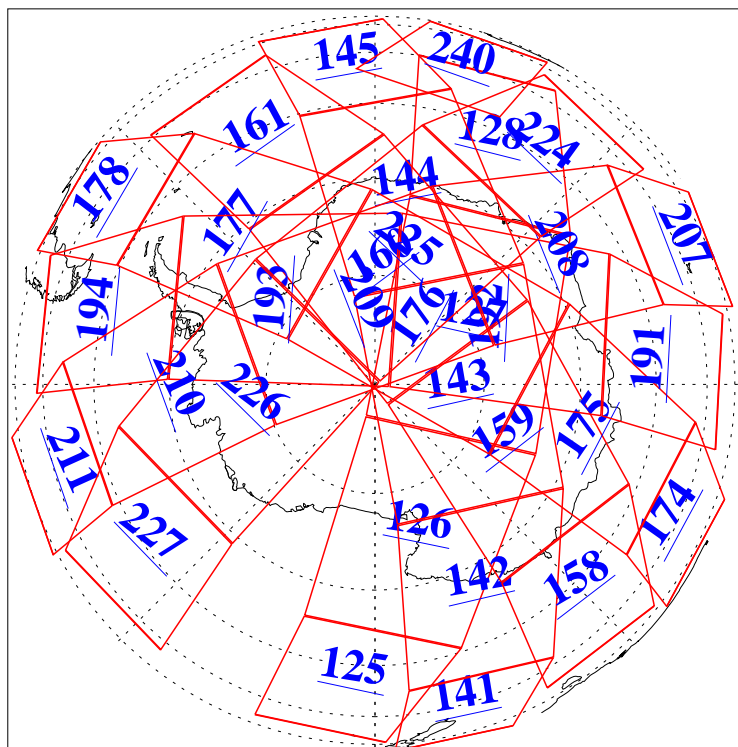

L1B Availability
AMSU Granules: 240
HSB Granules: 0
AIRS Granules: 240

6 Feb 2011
DoY 37
Aqua Day 3200
Granules: 1 to 120

Granules: 121 to 240

Legend: AMSU Available, HSB Available, AIRS Available

L1B Availability
 AMSU Granules: 240
 HSB Granules: 0
 AIRS Granules: 240

6 Feb 2011
 DoY 37
 Aqua Day 3200
 Ascending Granules

Descending Granules

Legend: AMSU Available, HSB Available, AIRS Available

L1B Availability
 AMSU Granules: 240
 HSB Granules: 0
 AIRS Granules: 240

6 Feb 2011
 DoY 37
 Aqua Day 3200

Northern Hemisphere Granules

Southern Hemisphere Granules

Legend: AMSU Available, HSB Available, AIRS Available