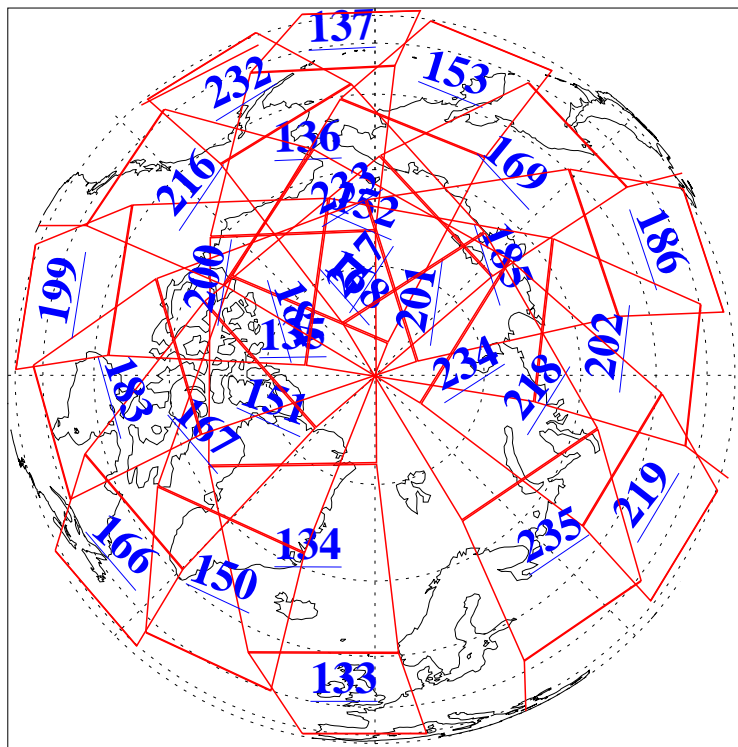

L1B Availability
AMSU Granules: 240
HSB Granules: 0
AIRS Granules: 240

6 Feb 2011
DoY 37
Aqua Day 3200
Granules: 1 to 120

Granules: 121 to 240

Legend: AMSU Available, HSB Available, AIRS Available

L1B Availability
 AMSU Granules: 240
 HSB Granules: 0
 AIRS Granules: 240

6 Feb 2011
 DoY 37
 Aqua Day 3200
 Ascending Granules

Descending Granules

Legend: AMSU Available, HSB Available, AIRS Available

L1B Availability
 AMSU Granules: 240
 HSB Granules: 0
 AIRS Granules: 240

6 Feb 2011
 DoY 37
 Aqua Day 3200

Northern Hemisphere Granules

Southern Hemisphere Granules

Legend: AMSU Available, HSB Available, AIRS Available