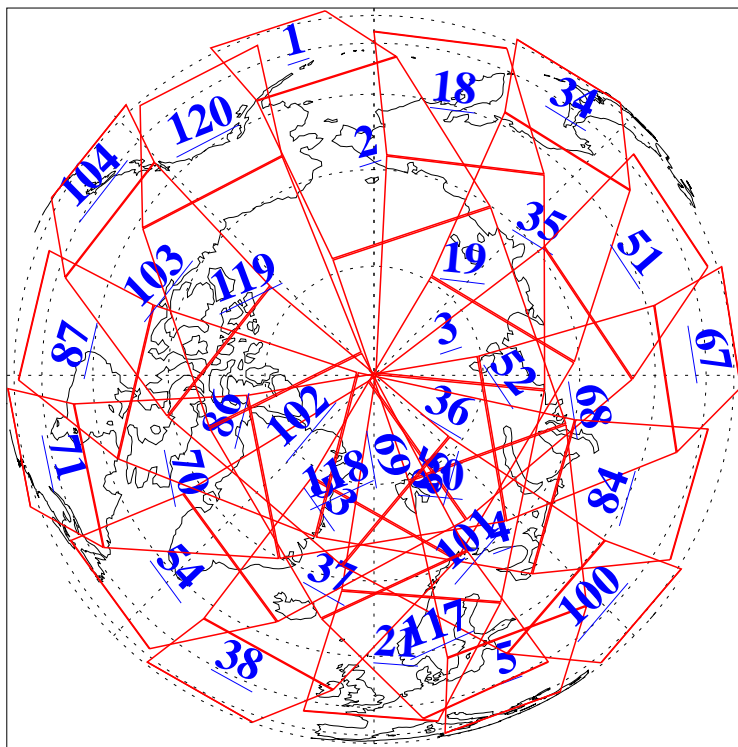

L1B Availability
AMSU Granules: 240
HSB Granules: 0
AIRS Granules: 240

6 Feb 2011
DoY 37
Aqua Day 3200
Granules: 1 to 120

Granules: 121 to 240

Legend: AMSU Available, HSB Available, AIRS Available

L1B Availability
 AMSU Granules: 240
 HSB Granules: 0
 AIRS Granules: 240

6 Feb 2011
 DoY 37
 Aqua Day 3200
 Ascending Granules

Descending Granules

Legend: AMSU Available, HSB Available, AIRS Available

L1B Availability
 AMSU Granules: 240
 HSB Granules: 0
 AIRS Granules: 240

6 Feb 2011
 DoY 37
 Aqua Day 3200

Northern Hemisphere Granules

Southern Hemisphere Granules

Legend: AMSU Available, HSB Available, AIRS Available