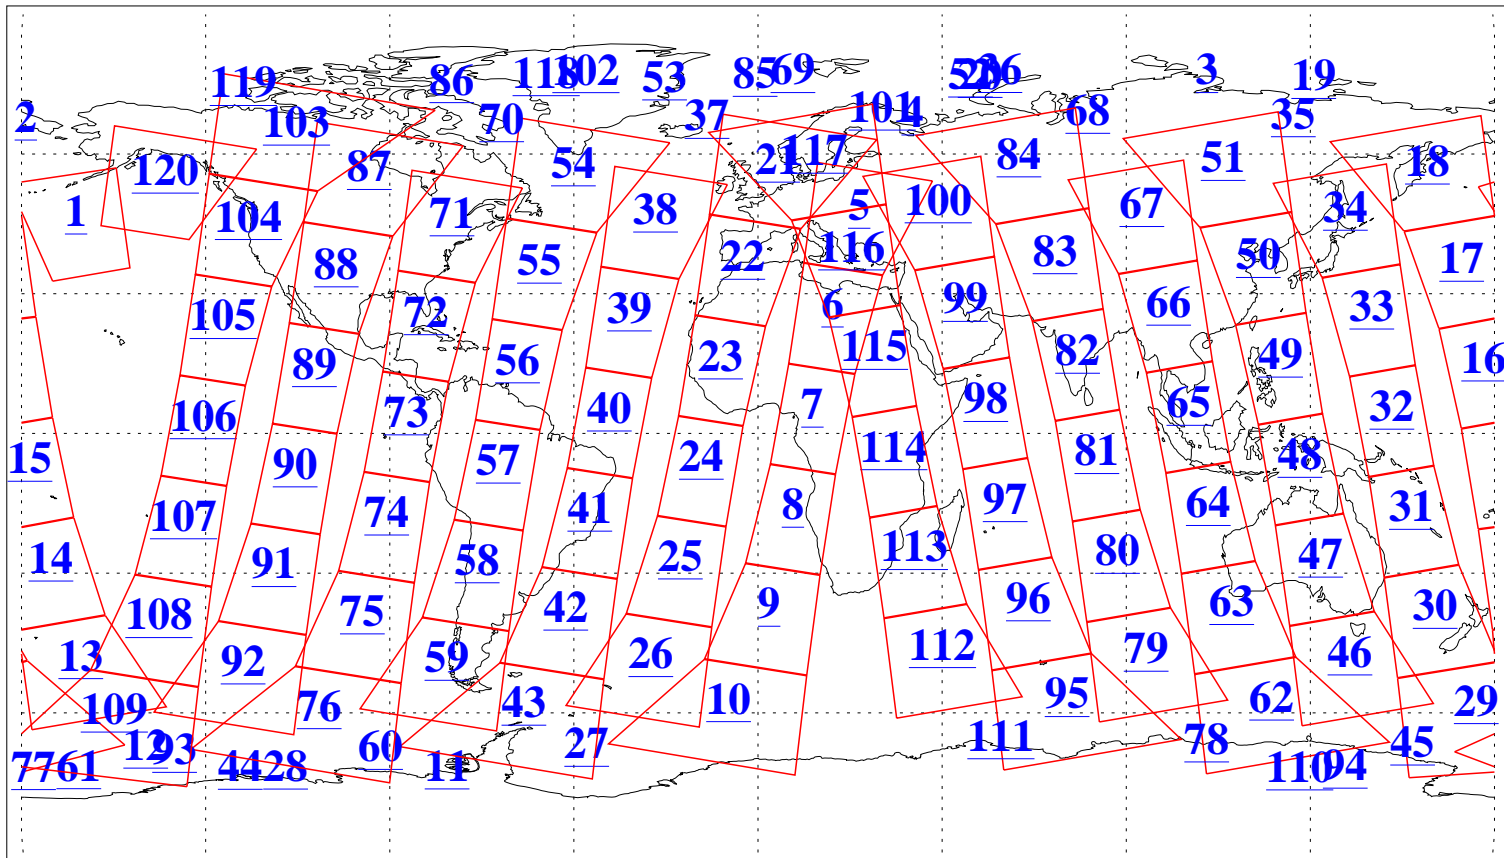

L1B Availability
AMSU Granules: 240
HSB Granules: 0
AIRS Granules: 240

6 Feb 2011
DoY 37
Aqua Day 3200
Granules: 1 to 120

Granules: 121 to 240

Legend: AMSU Available, HSB Available, AIRS Available

L1B Availability
 AMSU Granules: 240
 HSB Granules: 0
 AIRS Granules: 240

6 Feb 2011
 DoY 37
 Aqua Day 3200
 Ascending Granules

Descending Granules

Legend: AMSU Available, HSB Available, AIRS Available

L1B Availability
 AMSU Granules: 240
 HSB Granules: 0
 AIRS Granules: 240

6 Feb 2011
 DoY 37
 Aqua Day 3200

Northern Hemisphere Granules

Southern Hemisphere Granules

Legend: AMSU Available, HSB Available, AIRS Available