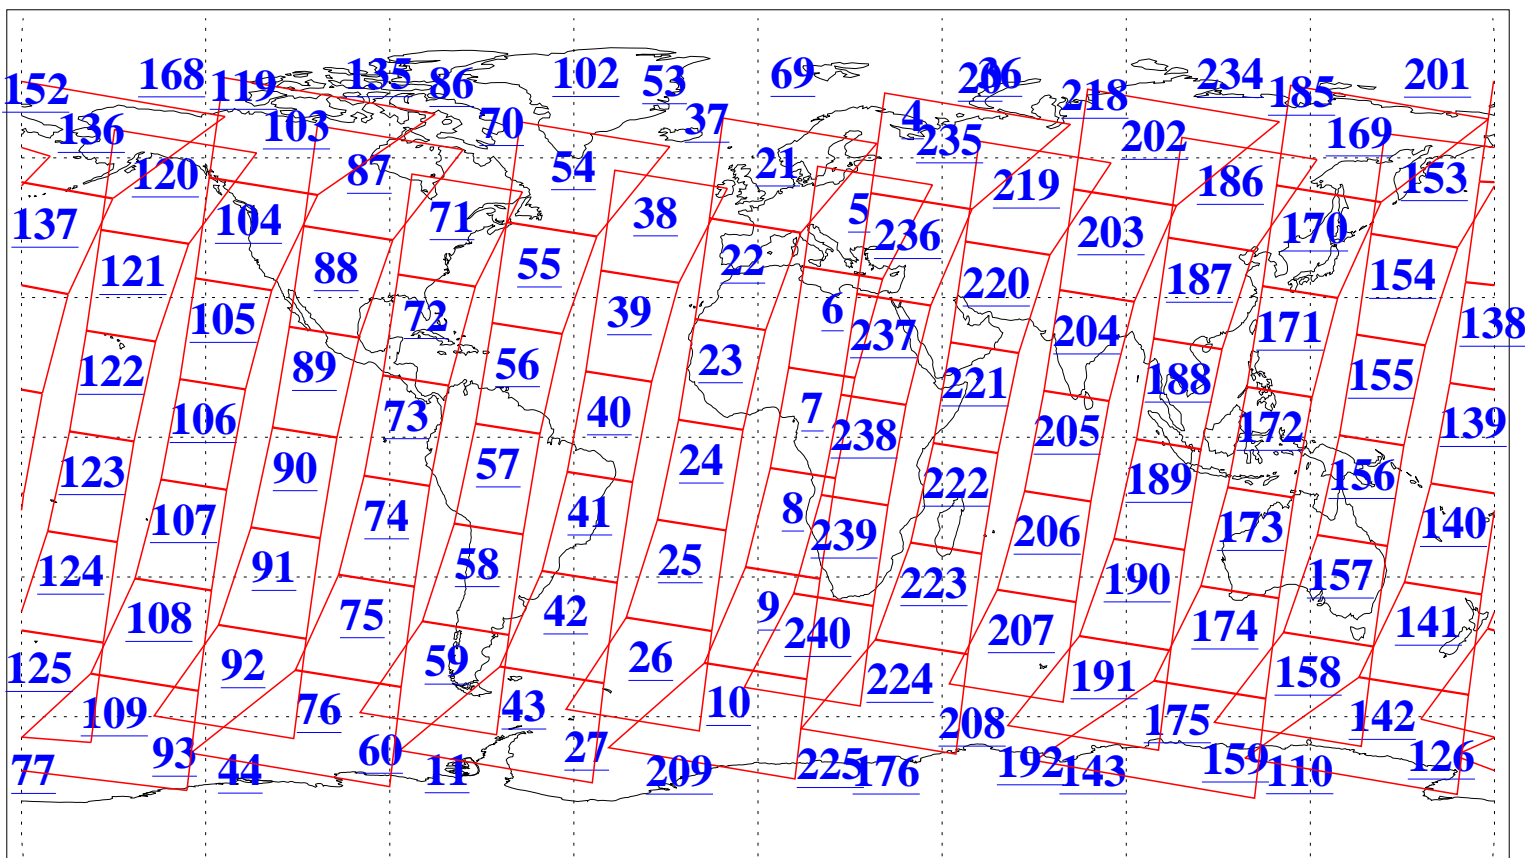

L1B Availability
AMSU Granules: 240
HSB Granules: 0
AIRS Granules: 240

6 Feb 2011
DoY 37
Aqua Day 3200
Granules: 1 to 120

Granules: 121 to 240

Legend: AMSU Available, HSB Available, AIRS Available

L1B Availability
 AMSU Granules: 240
 HSB Granules: 0
 AIRS Granules: 240

6 Feb 2011
 DoY 37
 Aqua Day 3200
 Ascending Granules

Descending Granules

Legend: AMSU Available, HSB Available, AIRS Available

L1B Availability
 AMSU Granules: 240
 HSB Granules: 0
 AIRS Granules: 240

6 Feb 2011
 DoY 37
 Aqua Day 3200

Northern Hemisphere Granules

Southern Hemisphere Granules

Legend: AMSU Available, HSB Available, AIRS Available