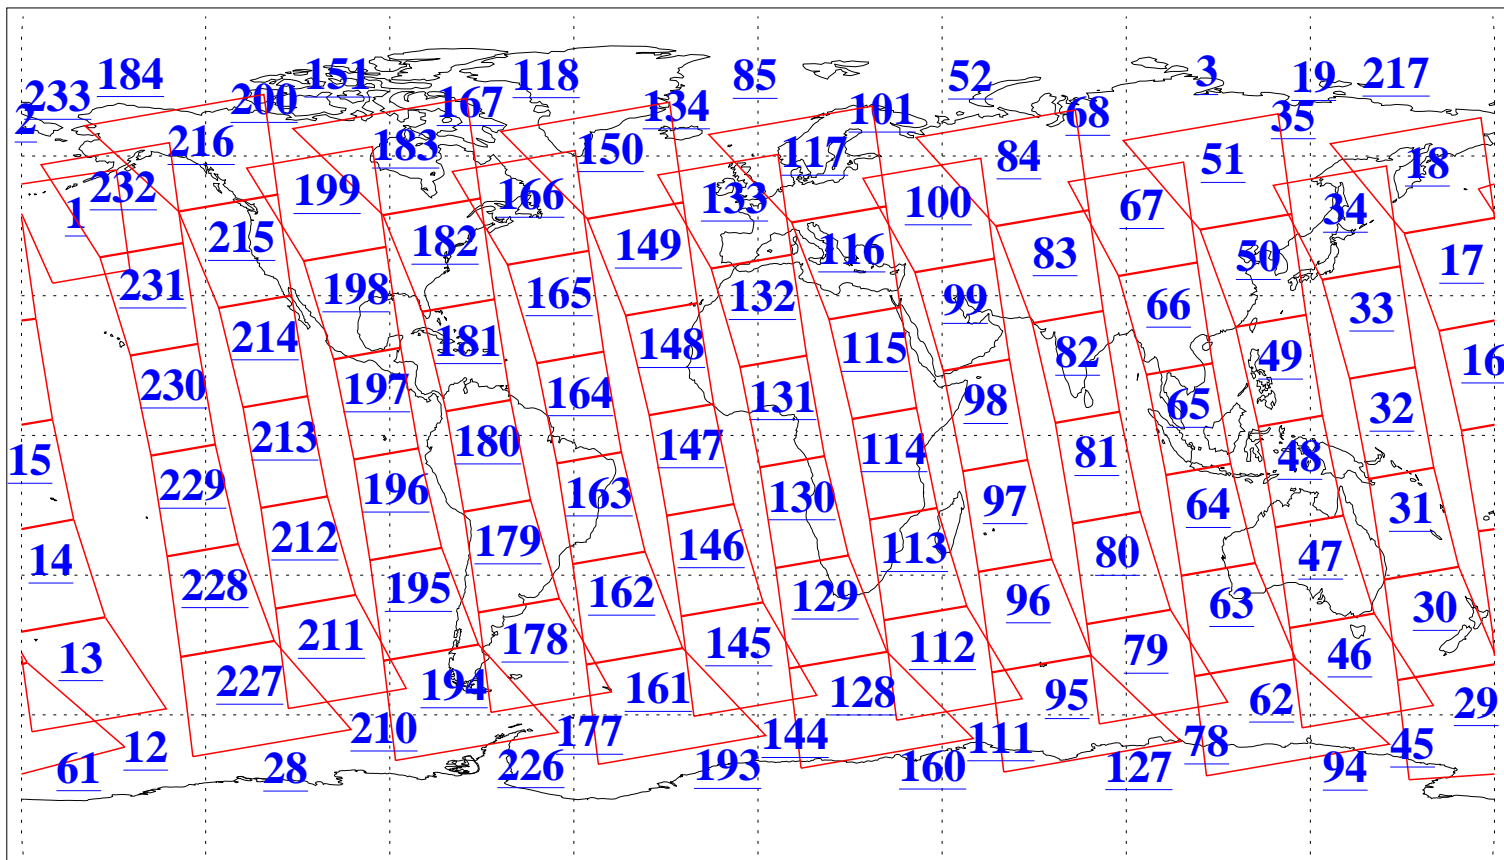

L1B Availability
AMSU Granules: 240
HSB Granules: 0
AIRS Granules: 240

6 Feb 2011
DoY 37
Aqua Day 3200
Granules: 1 to 120

Granules: 121 to 240

Legend: AMSU Available, HSB Available, AIRS Available

L1B Availability
 AMSU Granules: 240
 HSB Granules: 0
 AIRS Granules: 240

6 Feb 2011
 DoY 37
 Aqua Day 3200
 Ascending Granules

Descending Granules

Legend: AMSU Available, HSB Available, AIRS Available

L1B Availability
 AMSU Granules: 240
 HSB Granules: 0
 AIRS Granules: 240

6 Feb 2011
 DoY 37
 Aqua Day 3200

Northern Hemisphere Granules

Southern Hemisphere Granules

Legend: AMSU Available, HSB Available, AIRS Available