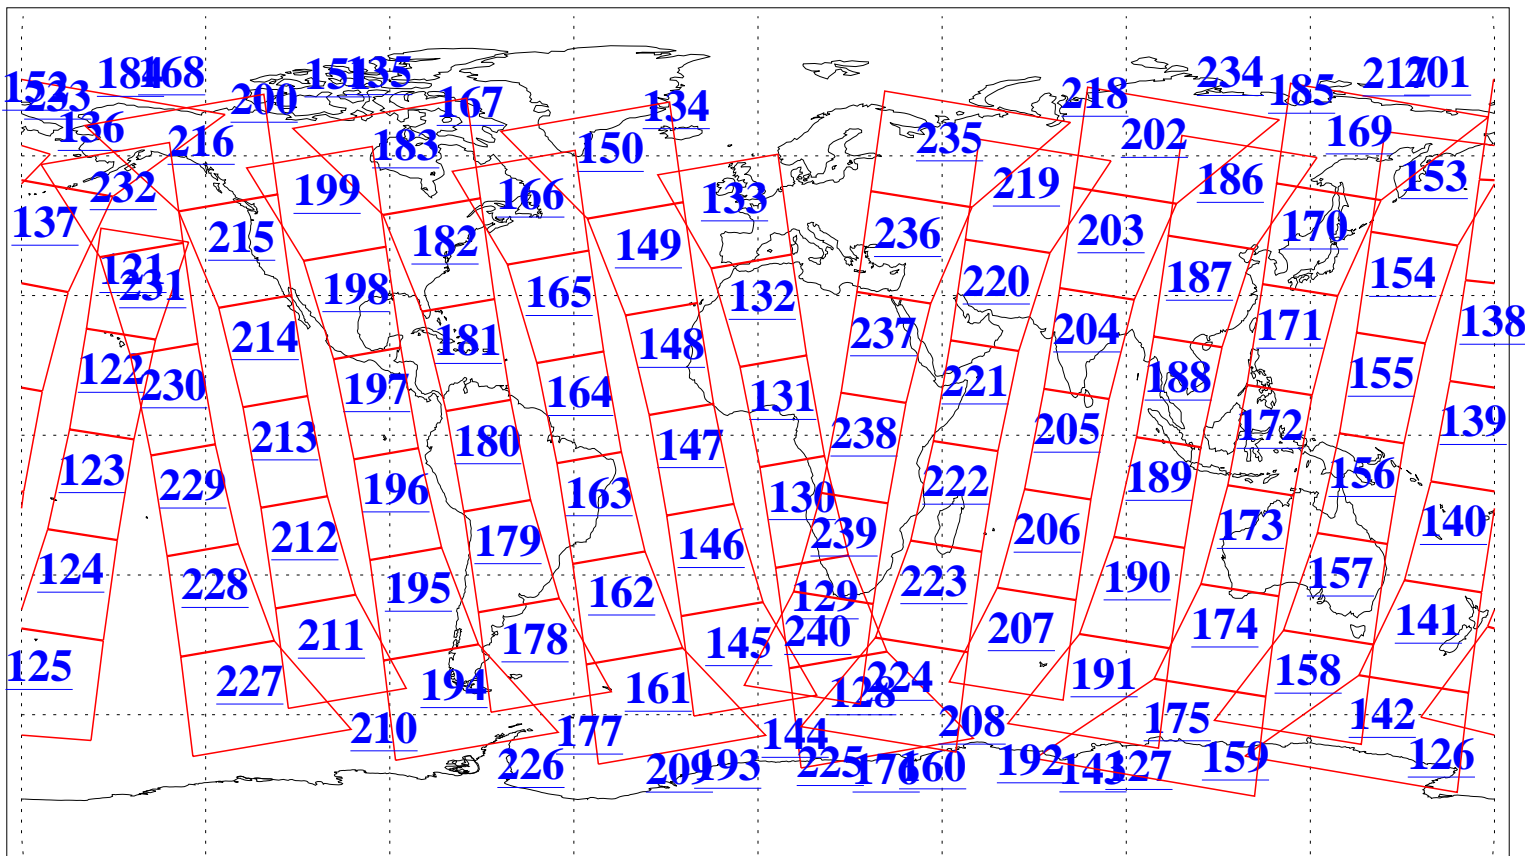

L1B Availability
AMSU Granules: 240
HSB Granules: 0
AIRS Granules: 240

6 Feb 2011
DoY 37
Aqua Day 3200
Granules: 1 to 120

Granules: 121 to 240

Legend: AMSU Available, HSB Available, AIRS Available

L1B Availability
 AMSU Granules: 240
 HSB Granules: 0
 AIRS Granules: 240

6 Feb 2011
 DoY 37
 Aqua Day 3200
 Ascending Granules

Descending Granules

Legend: AMSU Available, HSB Available, AIRS Available

L1B Availability
 AMSU Granules: 240
 HSB Granules: 0
 AIRS Granules: 240

6 Feb 2011
 DoY 37
 Aqua Day 3200