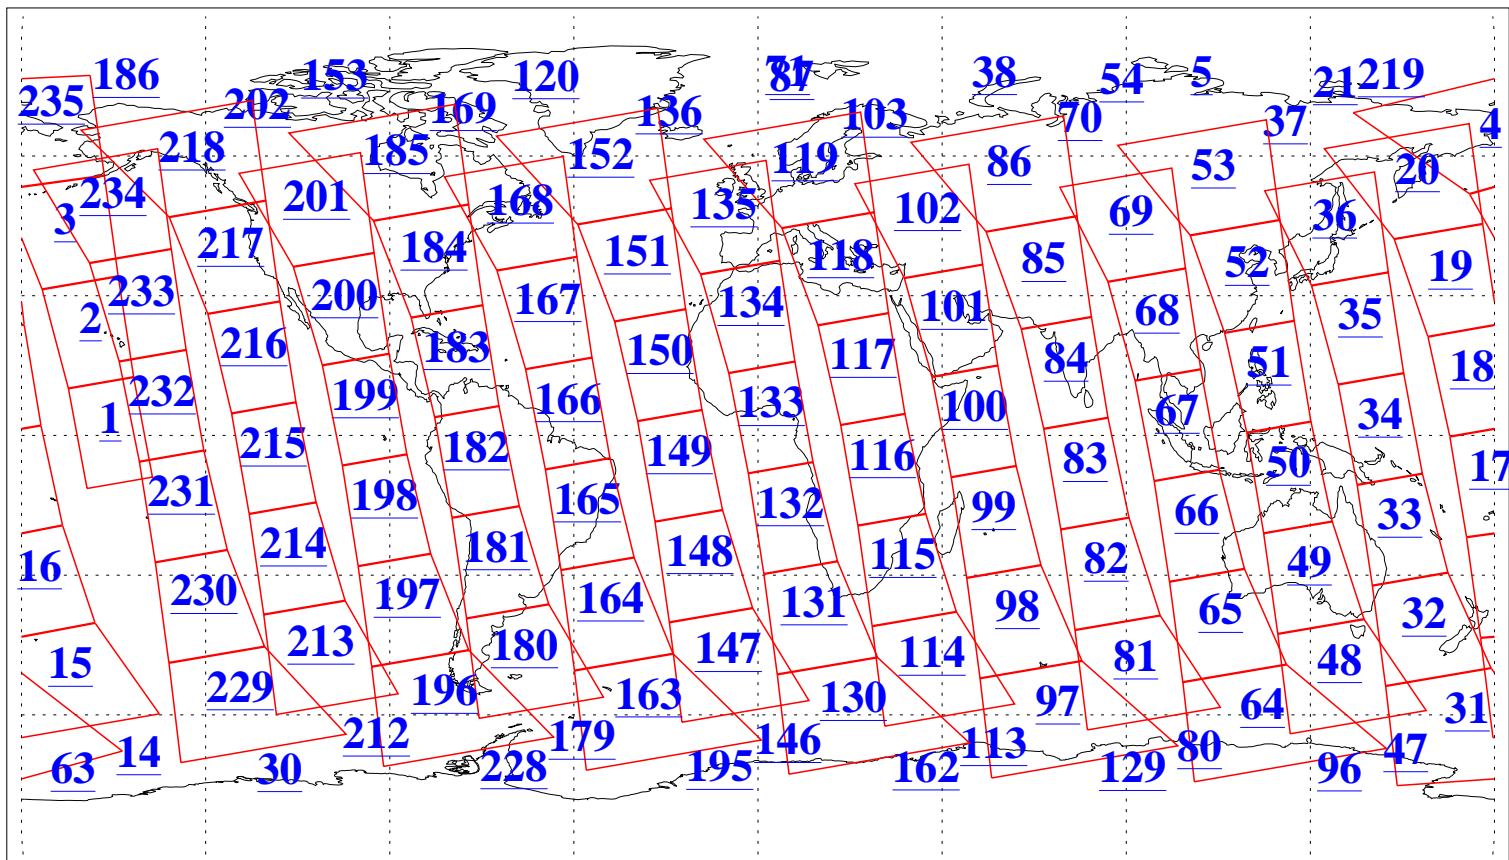

L1B Availability  
AMSU Granules: 240  
HSB Granules: 0  
AIRS Granules: 240

4 Feb 2011  
DoY 35  
Aqua Day 3198  
Granules: 1 to 120

Granules: 121 to 240

Legend: AMSU Available, HSB Available, AIRS Available

L1B Availability  
 AMSU Granules: 240  
 HSB Granules: 0  
 AIRS Granules: 240

4 Feb 2011  
 DoY 35  
 Aqua Day 3198  
 Ascending Granules

Descending Granules

Legend: AMSU Available, HSB Available, AIRS Available