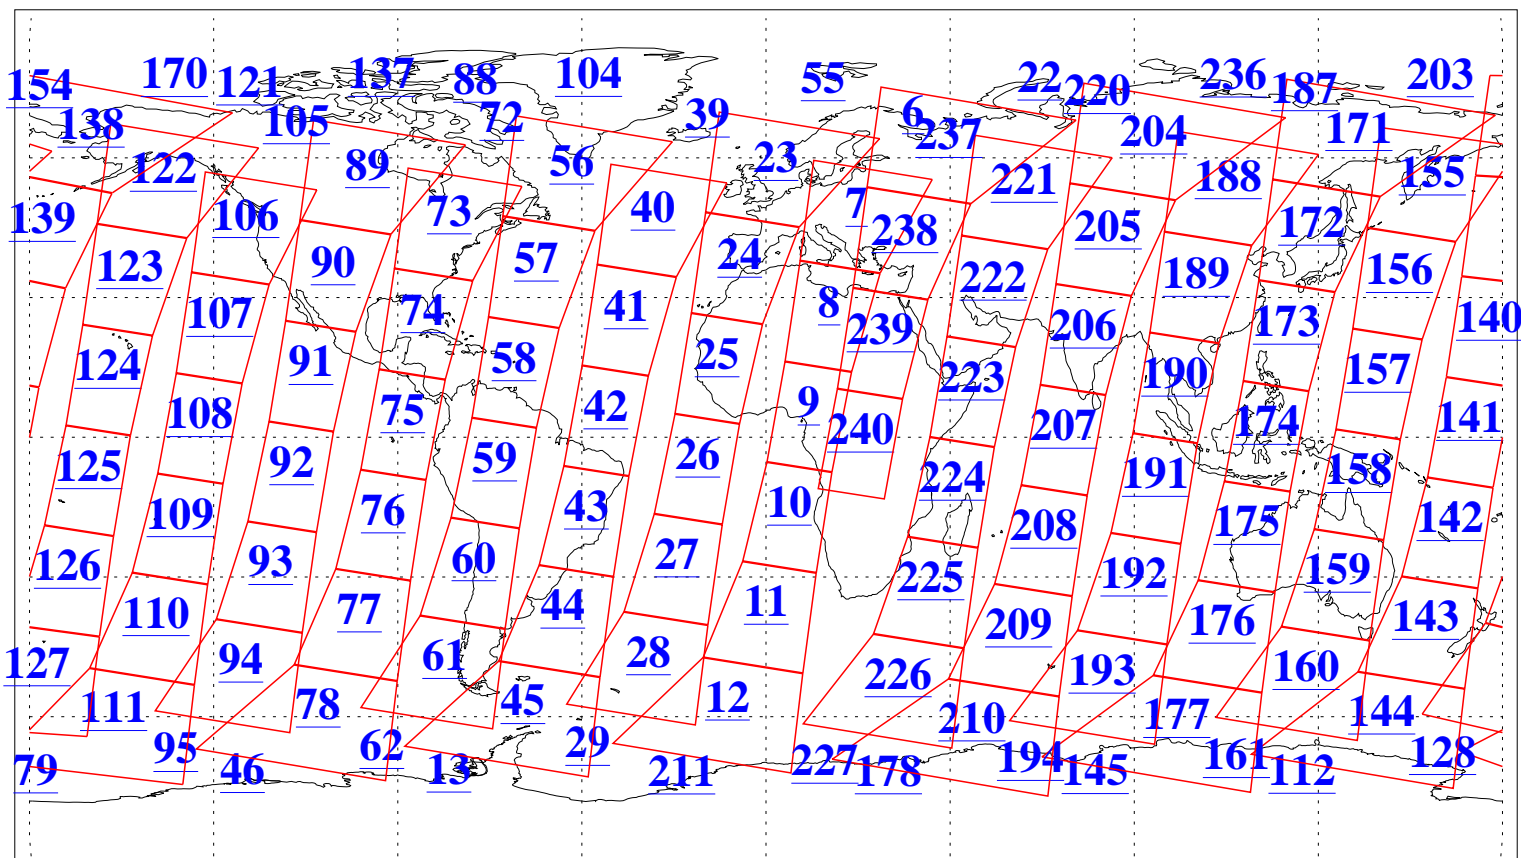

L1B Availability  
AMSU Granules: 240  
HSB Granules: 0  
AIRS Granules: 240

4 Feb 2011  
DoY 35  
Aqua Day 3198  
Granules: 1 to 120

Granules: 121 to 240

Legend: AMSU Available, HSB Available, AIRS Available

L1B Availability  
 AMSU Granules: 240  
 HSB Granules: 0  
 AIRS Granules: 240

4 Feb 2011  
 DoY 35  
 Aqua Day 3198  
 Ascending Granules

Descending Granules

Legend: AMSU Available, HSB Available, AIRS Available