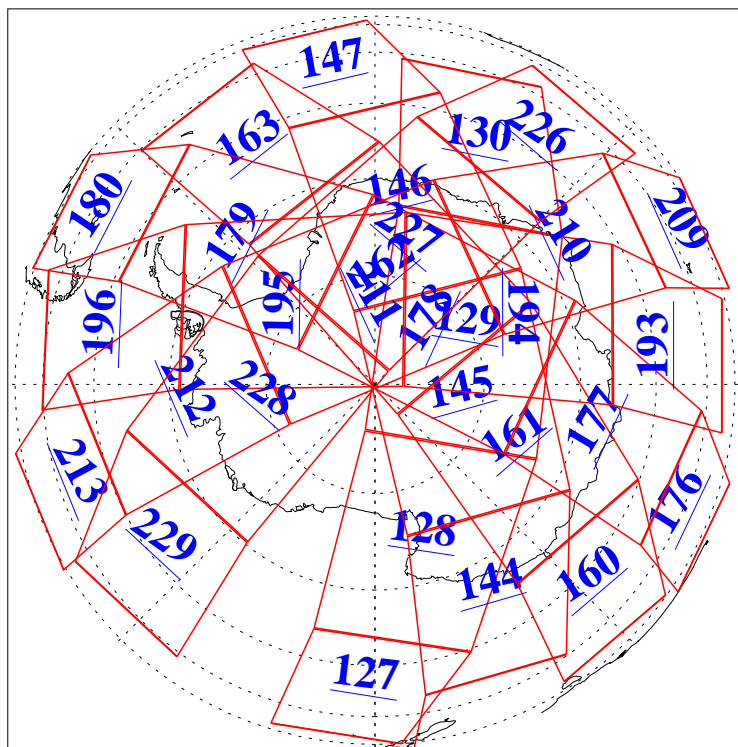

Legend: AMSU Available, HSB Available, AIRS Available