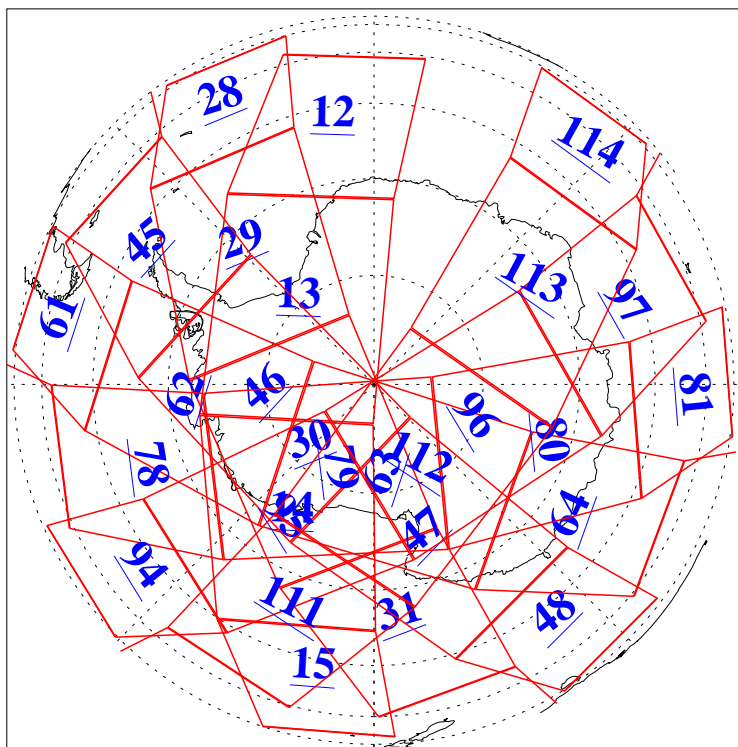

Legend: AMSU Available, HSB Available, AIRS Available