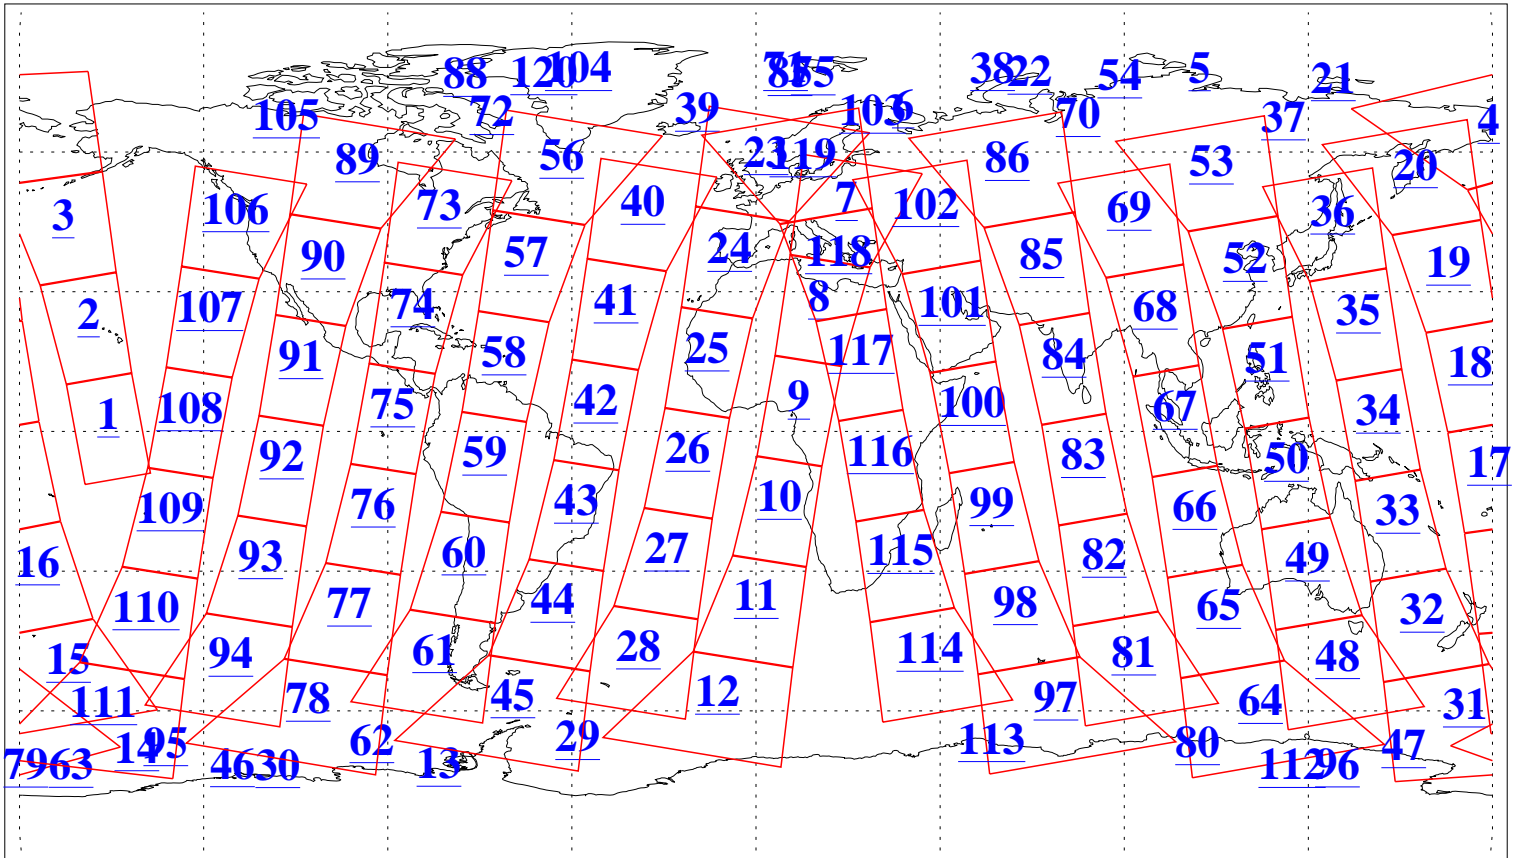

L1B Availability  
AMSU Granules: 240  
HSB Granules: 0  
AIRS Granules: 240

4 Feb 2011  
DoY 35  
Aqua Day 3198  
Granules: 1 to 120

Granules: 121 to 240

Legend: AMSU Available, HSB Available, AIRS Available

L1B Availability  
 AMSU Granules: 240  
 HSB Granules: 0  
 AIRS Granules: 240

4 Feb 2011  
 DoY 35  
 Aqua Day 3198  
 Ascending Granules

Descending Granules

Legend: AMSU Available, HSB Available, AIRS Available