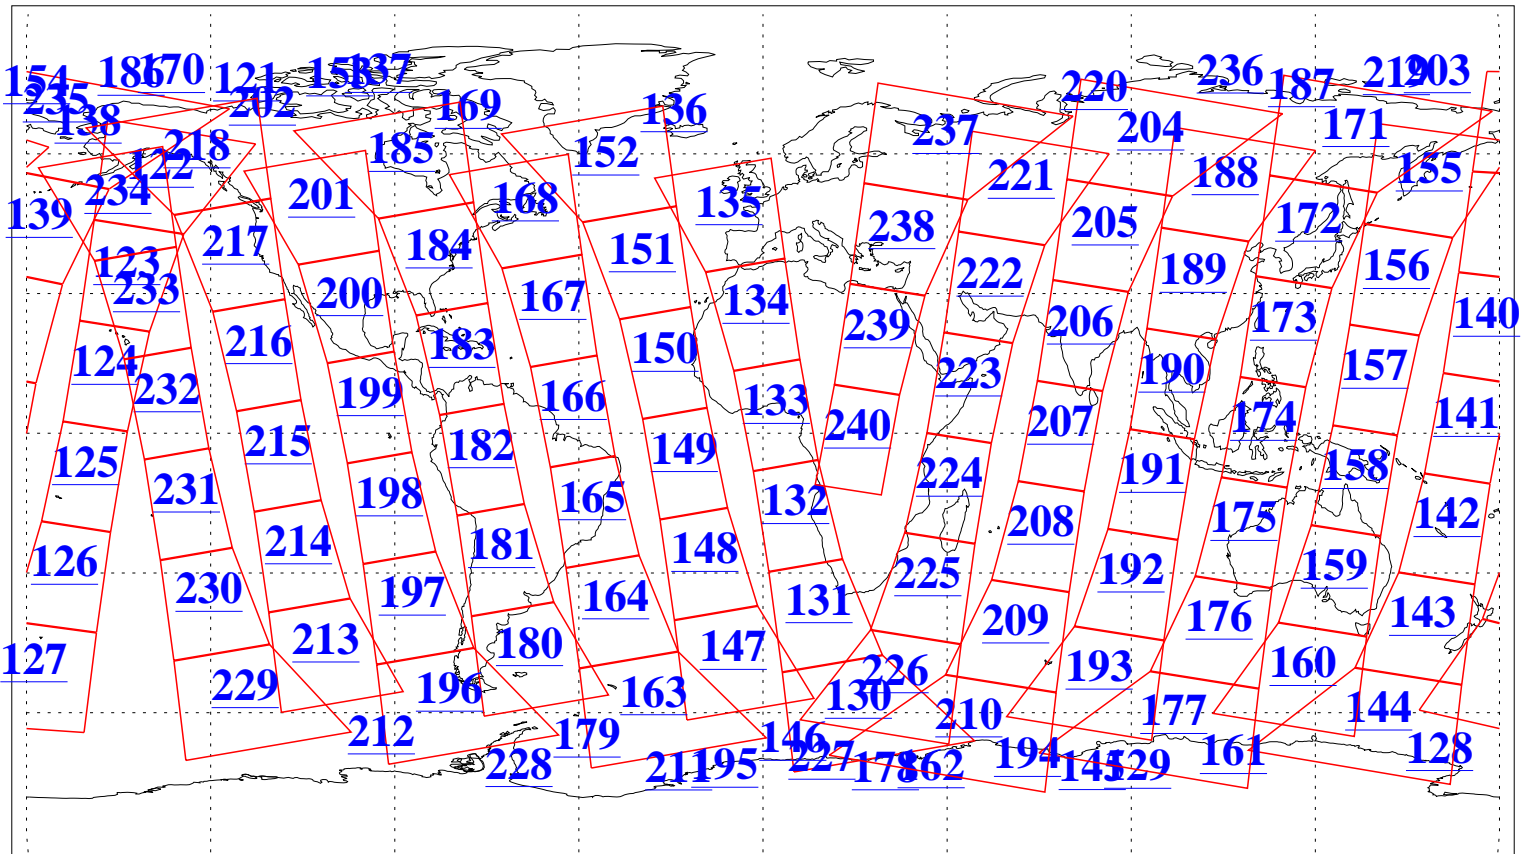

L1B Availability  
AMSU Granules: 240  
HSB Granules: 0  
AIRS Granules: 240

4 Feb 2011  
DoY 35  
Aqua Day 3198  
Granules: 1 to 120

Granules: 121 to 240

Legend: AMSU Available, HSB Available, AIRS Available

L1B Availability  
 AMSU Granules: 240  
 HSB Granules: 0  
 AIRS Granules: 240

4 Feb 2011  
 DoY 35  
 Aqua Day 3198  
 Ascending Granules

Descending Granules

Legend: AMSU Available, HSB Available, AIRS Available