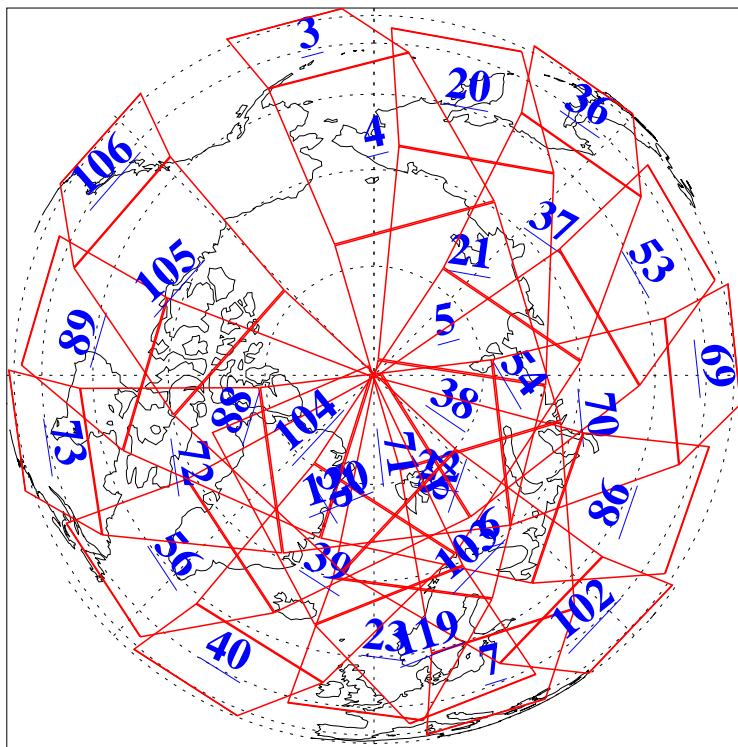

L1B Availability  
AMSU Granules: 240  
HSB Granules: 0  
AIRS Granules: 240

4 Feb 2011  
DoY 35  
Aqua Day 3198  
Granules: 1 to 120

Granules: 121 to 240

Legend: AMSU Available, HSB Available, AIRS Available

L1B Availability  
 AMSU Granules: 240  
 HSB Granules: 0  
 AIRS Granules: 240

4 Feb 2011  
 DoY 35  
 Aqua Day 3198  
 Ascending Granules

Descending Granules

Legend: AMSU Available, HSB Available, AIRS Available

### Northern Hemisphere Granules