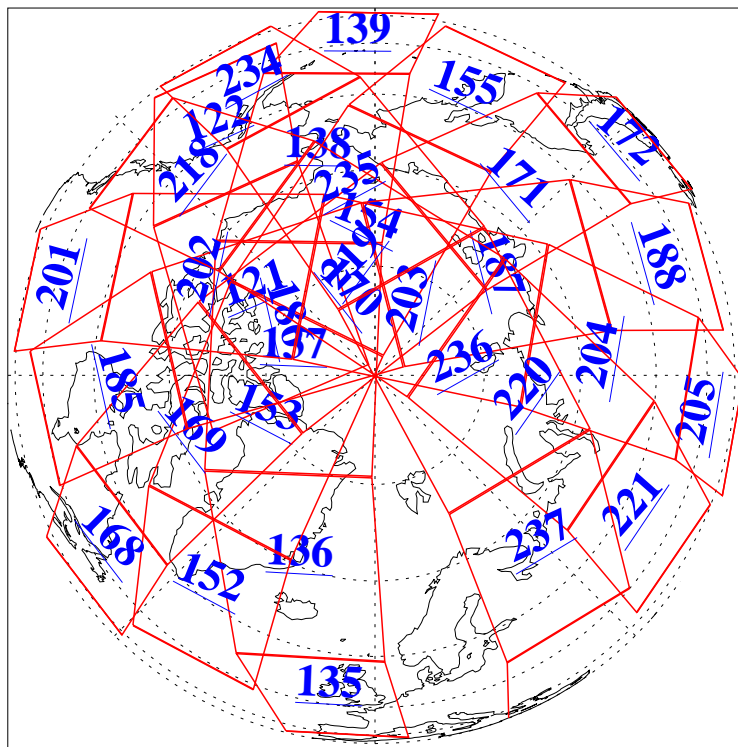

L1B Availability  
AMSU Granules: 240  
HSB Granules: 0  
AIRS Granules: 240

4 Feb 2011  
DoY 35  
Aqua Day 3198  
Granules: 1 to 120

Granules: 121 to 240

Legend: AMSU Available, HSB Available, AIRS Available

L1B Availability  
 AMSU Granules: 240  
 HSB Granules: 0  
 AIRS Granules: 240

4 Feb 2011  
 DoY 35  
 Aqua Day 3198  
 Ascending Granules

Descending Granules

Legend: AMSU Available, HSB Available, AIRS Available

### Northern Hemisphere Granules