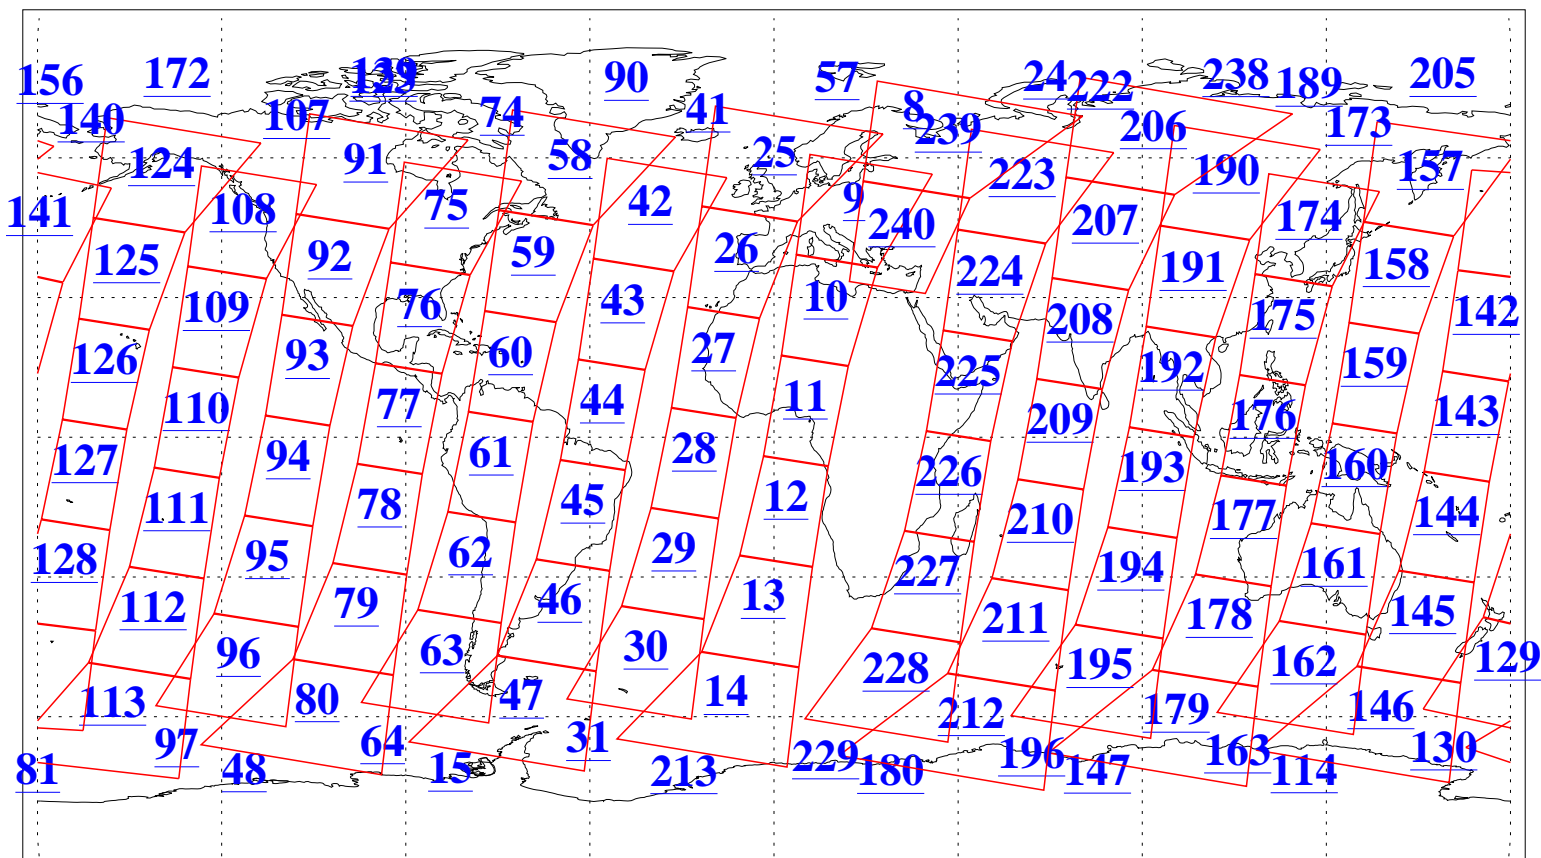

L1B Availability
AMSU Granules: 240
HSB Granules: 0
AIRS Granules: 240

2 Feb 2011
DoY 33
Aqua Day 3196
Granules: 1 to 120

Granules: 121 to 240

Legend: AMSU Available, HSB Available, AIRS Available

L1B Availability
AMSU Granules: 240
HSB Granules: 0
AIRS Granules: 240

2 Feb 2011
DoY 33
Aqua Day 3196

Ascending Granules

Descending Granules

Legend: AMSU Available, HSB Available, AIRS Available

L1B Availability
AMSU Granules: 240
HSB Granules: 0
AIRS Granules: 240

2 Feb 2011
DoY 33
Aqua Day 3196

Northern Hemisphere Granules

Southern Hemisphere Granules

Legend: AMSU Available, HSB Available, AIRS Available