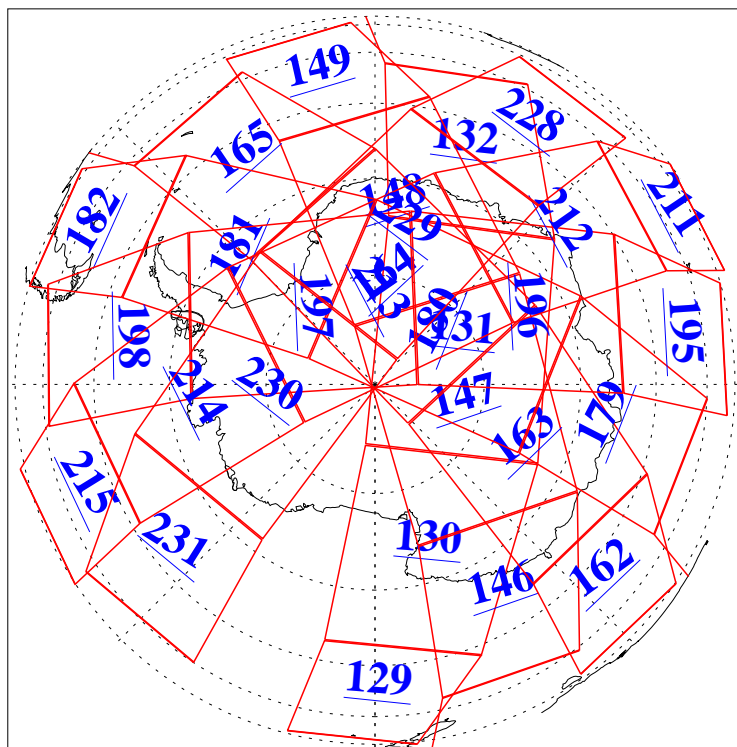

L1B Availability
AMSU Granules: 240
HSB Granules: 0
AIRS Granules: 240

2 Feb 2011
DoY 33
Aqua Day 3196
Granules: 1 to 120

Granules: 121 to 240

Legend: AMSU Available, HSB Available, AIRS Available

L1B Availability
AMSU Granules: 240
HSB Granules: 0
AIRS Granules: 240

2 Feb 2011
DoY 33
Aqua Day 3196

Ascending Granules

Descending Granules

Legend: AMSU Available, HSB Available, AIRS Available

L1B Availability
AMSU Granules: 240
HSB Granules: 0
AIRS Granules: 240

2 Feb 2011
DoY 33
Aqua Day 3196

Northern Hemisphere Granules

Southern Hemisphere Granules

Legend: AMSU Available, HSB Available, AIRS Available