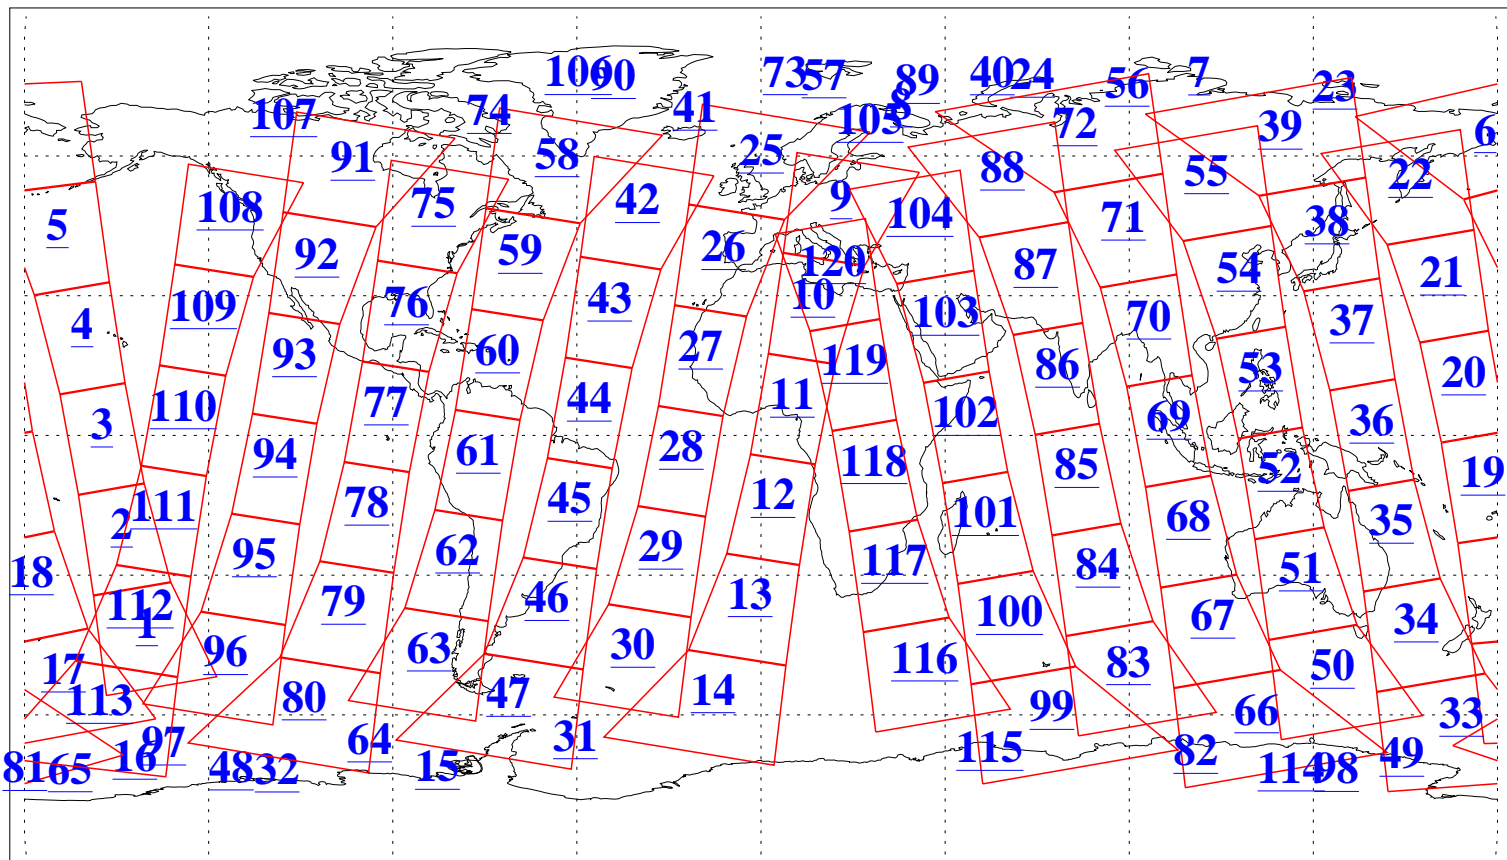

L1B Availability
AMSU Granules: 240
HSB Granules: 0
AIRS Granules: 240

2 Feb 2011
DoY 33
Aqua Day 3196
Granules: 1 to 120

Granules: 121 to 240

Legend: AMSU Available, HSB Available, AIRS Available

L1B Availability
AMSU Granules: 240
HSB Granules: 0
AIRS Granules: 240

2 Feb 2011
DoY 33
Aqua Day 3196

Ascending Granules

Descending Granules

Legend: AMSU Available, HSB Available, AIRS Available

L1B Availability
AMSU Granules: 240
HSB Granules: 0
AIRS Granules: 240

2 Feb 2011
DoY 33
Aqua Day 3196

Northern Hemisphere Granules

Southern Hemisphere Granules

Legend: AMSU Available, HSB Available, AIRS Available