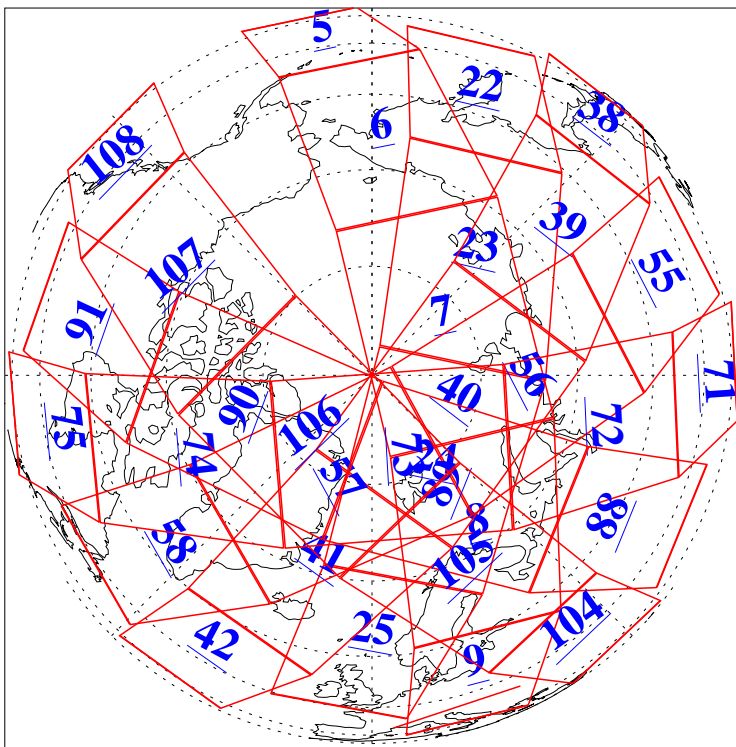

L1B Availability
AMSU Granules: 240
HSB Granules: 0
AIRS Granules: 240

2 Feb 2011
DoY 33
Aqua Day 3196
Granules: 1 to 120

Granules: 121 to 240

Legend: AMSU Available, HSB Available, AIRS Available

L1B Availability
AMSU Granules: 240
HSB Granules: 0
AIRS Granules: 240

2 Feb 2011
DoY 33
Aqua Day 3196

Ascending Granules

Descending Granules

Legend: AMSU Available, HSB Available, AIRS Available

L1B Availability
AMSU Granules: 240
HSB Granules: 0
AIRS Granules: 240

2 Feb 2011
DoY 33
Aqua Day 3196

Northern Hemisphere Granules

Southern Hemisphere Granules

Legend: AMSU Available, HSB Available, AIRS Available