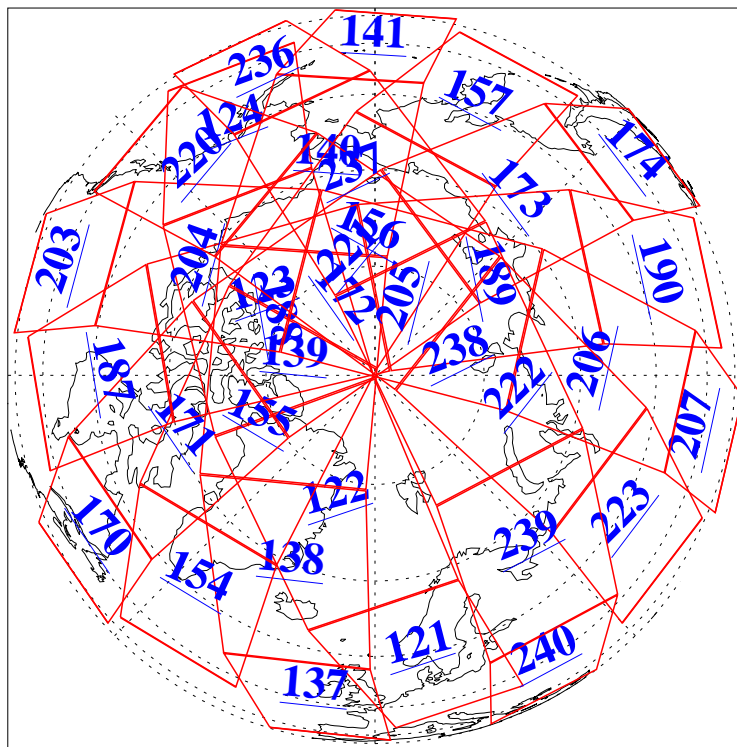

L1B Availability
AMSU Granules: 240
HSB Granules: 0
AIRS Granules: 240

2 Feb 2011
DoY 33
Aqua Day 3196
Granules: 1 to 120

Granules: 121 to 240

Legend: AMSU Available, HSB Available, AIRS Available

L1B Availability
AMSU Granules: 240
HSB Granules: 0
AIRS Granules: 240

2 Feb 2011
DoY 33
Aqua Day 3196

Ascending Granules

Descending Granules

Legend: AMSU Available, HSB Available, AIRS Available

L1B Availability
AMSU Granules: 240
HSB Granules: 0
AIRS Granules: 240

2 Feb 2011
DoY 33
Aqua Day 3196

Northern Hemisphere Granules

Southern Hemisphere Granules

Legend: AMSU Available, HSB Available, AIRS Available