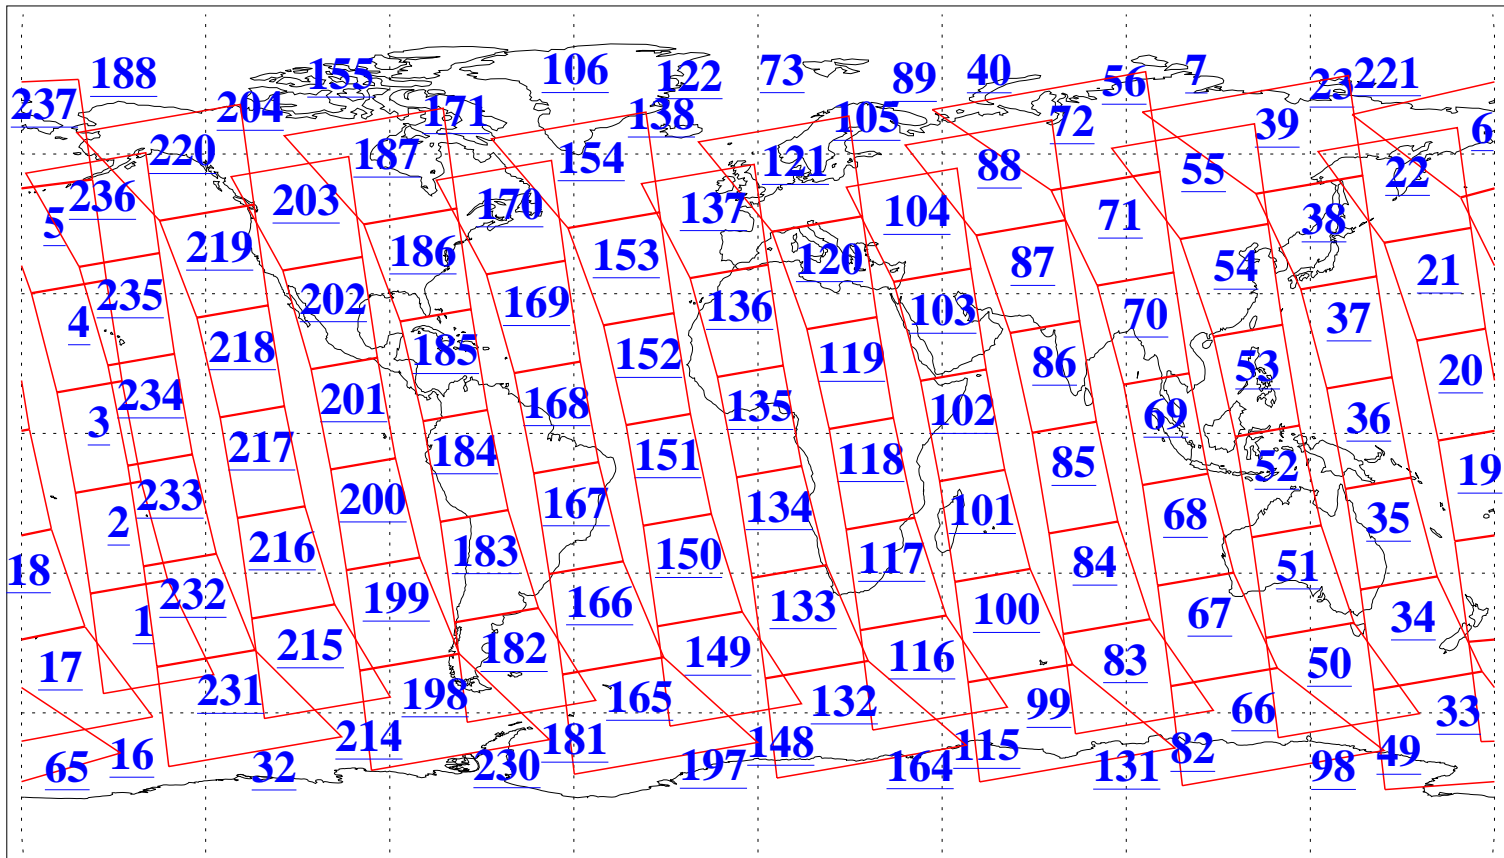

L1B Availability
AMSU Granules: 240
HSB Granules: 0
AIRS Granules: 240

2 Feb 2011
DoY 33
Aqua Day 3196
Granules: 1 to 120

Granules: 121 to 240

Legend: AMSU Available, HSB Available, AIRS Available

L1B Availability
AMSU Granules: 240
HSB Granules: 0
AIRS Granules: 240

2 Feb 2011
DoY 33
Aqua Day 3196

Ascending Granules

Descending Granules

Legend: AMSU Available, HSB Available, AIRS Available

L1B Availability
AMSU Granules: 240
HSB Granules: 0
AIRS Granules: 240

2 Feb 2011
DoY 33
Aqua Day 3196

Northern Hemisphere Granules

Southern Hemisphere Granules

Legend: AMSU Available, HSB Available, AIRS Available