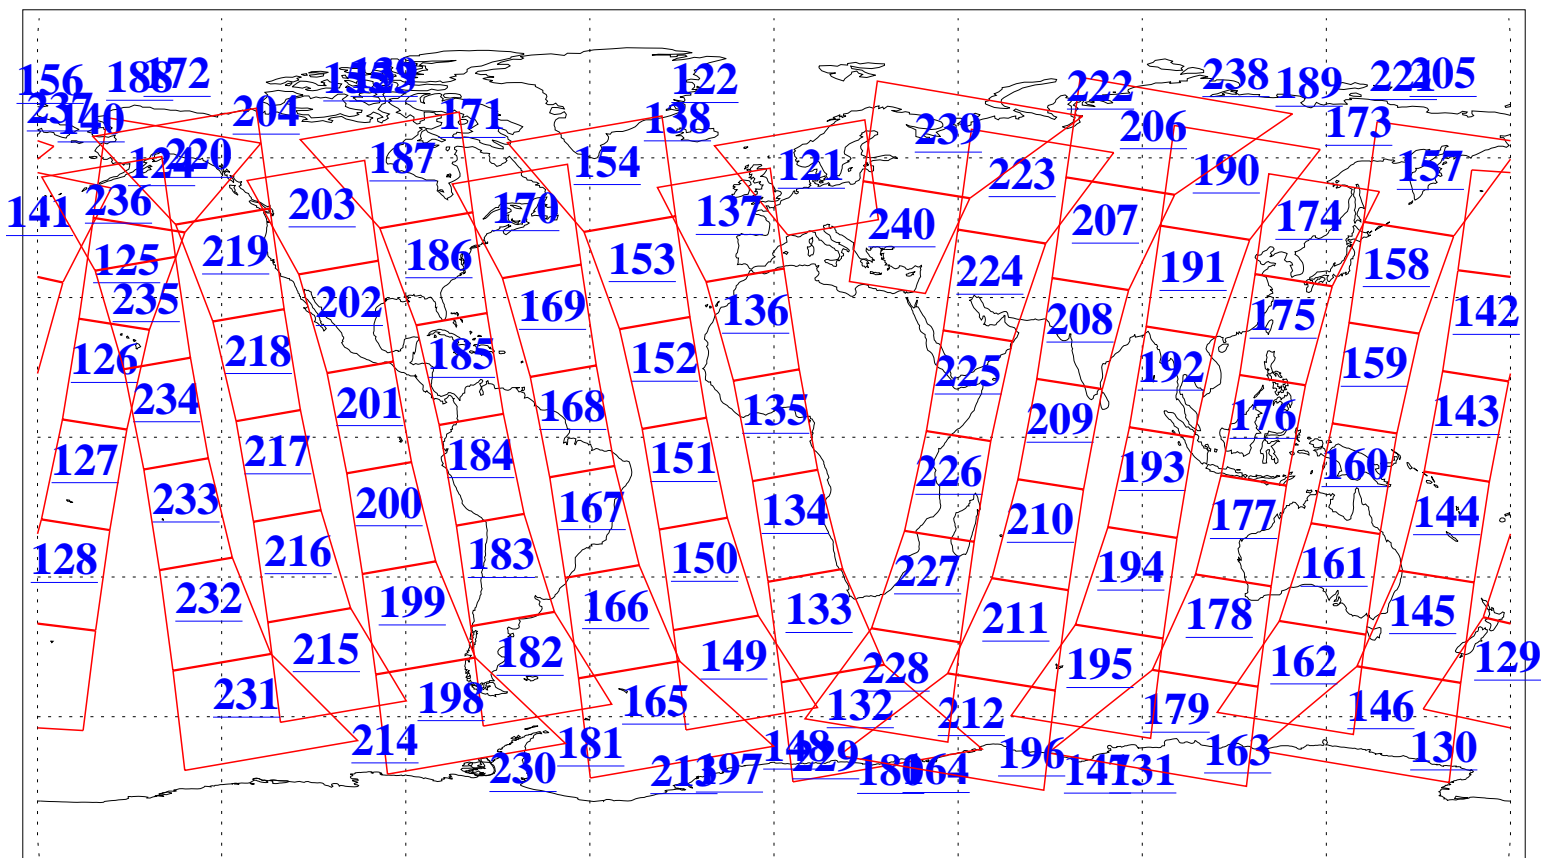

L1B Availability
AMSU Granules: 240
HSB Granules: 0
AIRS Granules: 240

2 Feb 2011
DoY 33
Aqua Day 3196
Granules: 1 to 120

Granules: 121 to 240

Legend: AMSU Available, HSB Available, AIRS Available

L1B Availability
AMSU Granules: 240
HSB Granules: 0
AIRS Granules: 240

2 Feb 2011
DoY 33
Aqua Day 3196

Ascending Granules

Descending Granules

Legend: AMSU Available, HSB Available, AIRS Available

L1B Availability
AMSU Granules: 240
HSB Granules: 0
AIRS Granules: 240

2 Feb 2011
DoY 33
Aqua Day 3196