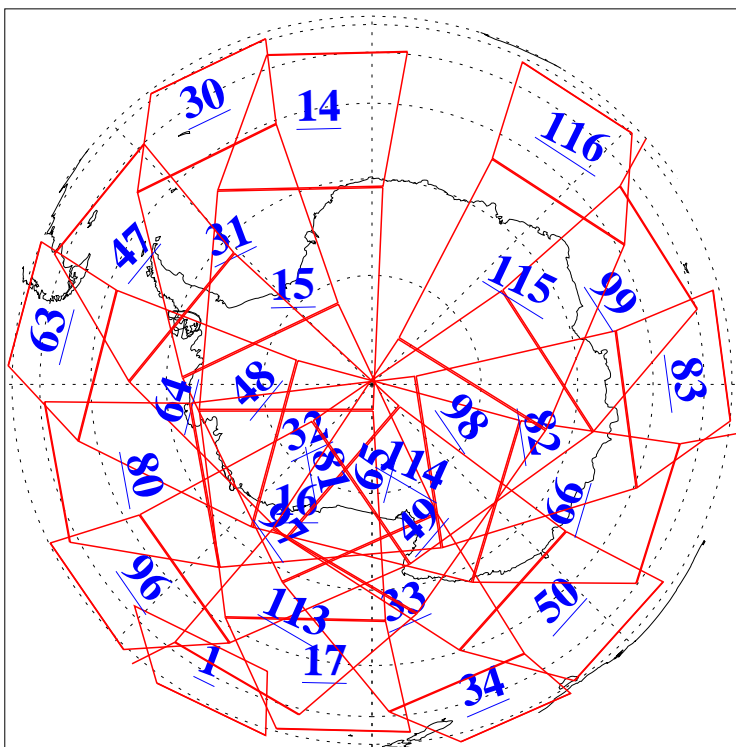

L1B Availability
AMSU Granules: 240
HSB Granules: 0
AIRS Granules: 240

2 Feb 2011
DoY 33
Aqua Day 3196
Granules: 1 to 120

Granules: 121 to 240

Legend: AMSU Available, HSB Available, AIRS Available

L1B Availability
AMSU Granules: 240
HSB Granules: 0
AIRS Granules: 240

2 Feb 2011
DoY 33
Aqua Day 3196

Ascending Granules

Descending Granules

Legend: AMSU Available, HSB Available, AIRS Available

L1B Availability
AMSU Granules: 240
HSB Granules: 0
AIRS Granules: 240

2 Feb 2011
DoY 33
Aqua Day 3196

Northern Hemisphere Granules

Southern Hemisphere Granules

Legend: AMSU Available, HSB Available, AIRS Available