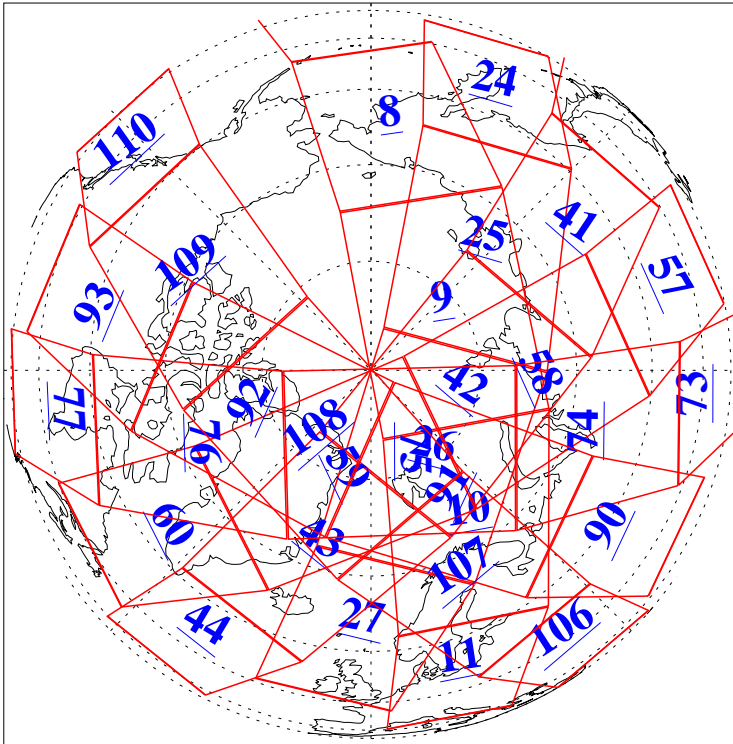

L1B Availability  
AMSU Granules: 240  
HSB Granules: 0  
AIRS Granules: 240

31 Jan 2011  
DoY 31  
Aqua Day 3194  
Granules: 1 to 120

Granules: 121 to 240

Legend: AMSU Available, HSB Available, AIRS Available

L1B Availability  
AMSU Granules: 240  
HSB Granules: 0  
AIRS Granules: 240

31 Jan 2011  
DoY 31  
Aqua Day 3194  
Ascending Granules

Descending Granules

Legend: AMSU Available, HSB Available, AIRS Available

L1B Availability  
 AMSU Granules: 240  
 HSB Granules: 0  
 AIRS Granules: 240

31 Jan 2011  
 DoY 31  
 Aqua Day 3194

Northern Hemisphere Granules

Southern Hemisphere Granules

Legend: AMSU Available, HSB Available, AIRS Available