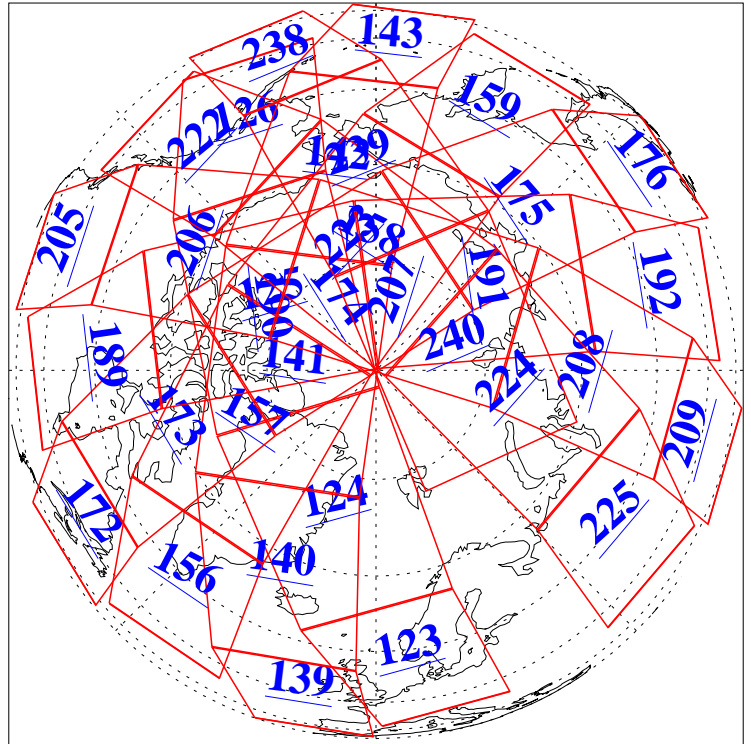

L1B Availability  
AMSU Granules: 240  
HSB Granules: 0  
AIRS Granules: 240

31 Jan 2011  
DoY 31  
Aqua Day 3194  
Ascending Granules

Descending Granules

Legend: AMSU Available, HSB Available, AIRS Available

L1B Availability  
 AMSU Granules: 240  
 HSB Granules: 0  
 AIRS Granules: 240

31 Jan 2011  
 DoY 31  
 Aqua Day 3194

Northern Hemisphere Granules

Southern Hemisphere Granules

Legend: AMSU Available, HSB Available, AIRS Available