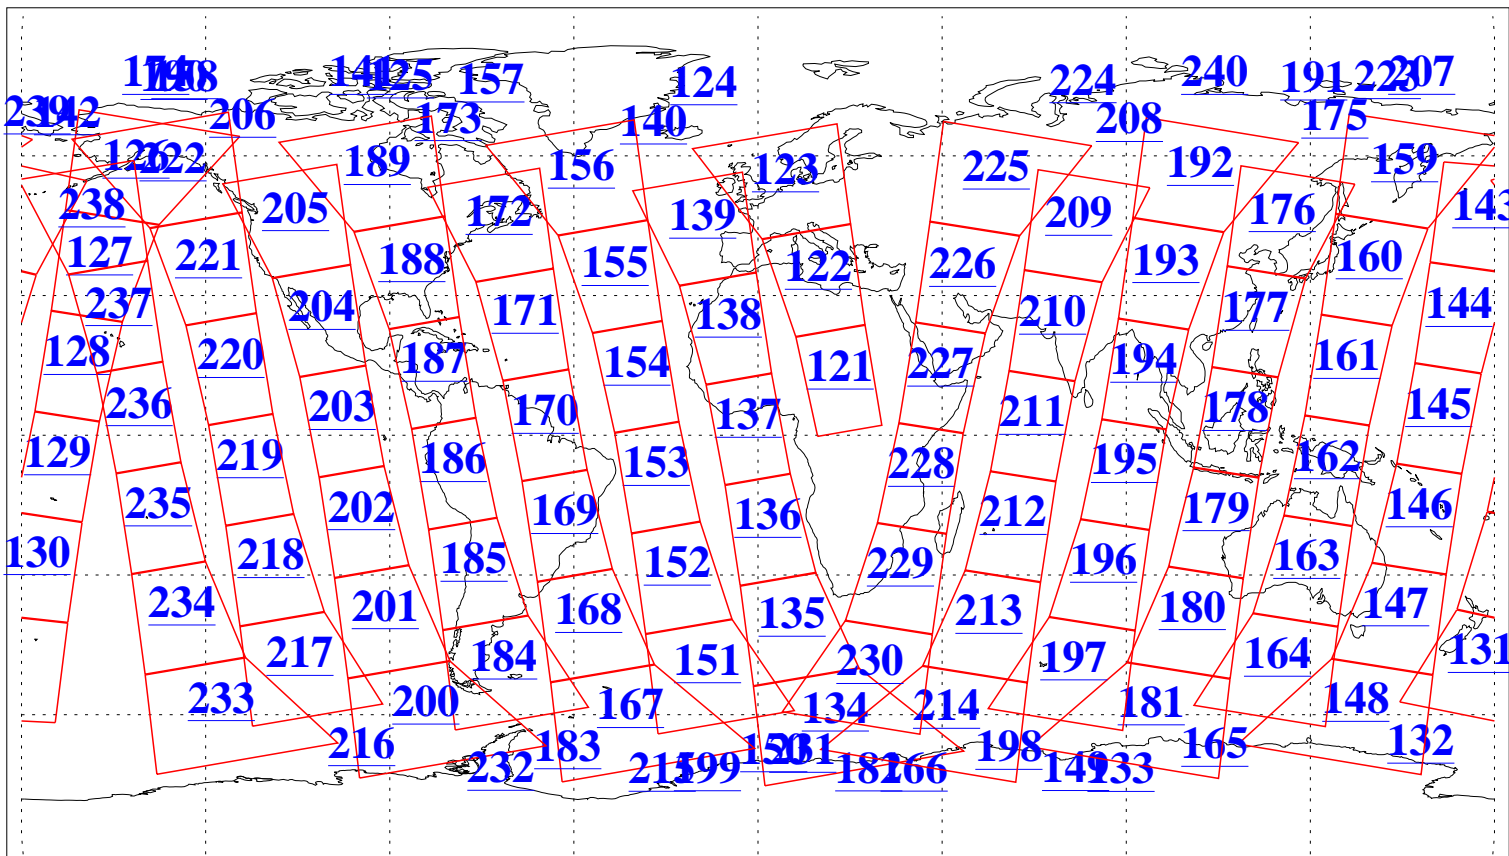

L1B Availability  
AMSU Granules: 240  
HSB Granules: 0  
AIRS Granules: 240

31 Jan 2011  
DoY 31  
Aqua Day 3194  
Granules: 1 to 120

Granules: 121 to 240

Legend: AMSU Available, HSB Available, AIRS Available

L1B Availability  
AMSU Granules: 240  
HSB Granules: 0  
AIRS Granules: 240

31 Jan 2011  
DoY 31  
Aqua Day 3194  
Ascending Granules

Descending Granules

Legend: AMSU Available, HSB Available, AIRS Available

L1B Availability  
 AMSU Granules: 240  
 HSB Granules: 0  
 AIRS Granules: 240

31 Jan 2011  
 DoY 31  
 Aqua Day 3194

Northern Hemisphere Granules

Southern Hemisphere Granules

Legend: AMSU Available, HSB Available, AIRS Available