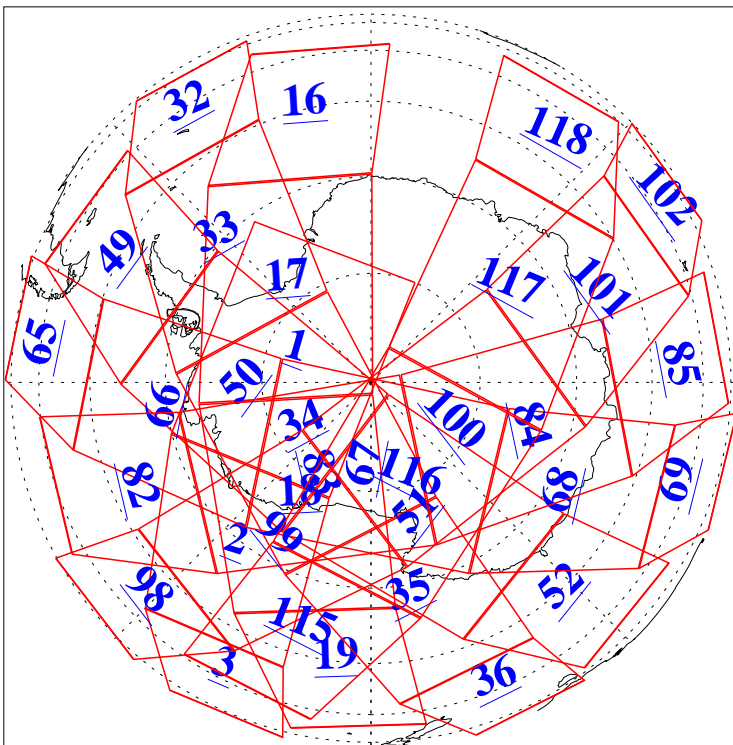

L1B Availability  
AMSU Granules: 240  
HSB Granules: 0  
AIRS Granules: 240

31 Jan 2011  
DoY 31  
Aqua Day 3194  
Granules: 1 to 120

Granules: 121 to 240

Legend: AMSU Available, HSB Available, AIRS Available

L1B Availability  
AMSU Granules: 240  
HSB Granules: 0  
AIRS Granules: 240

31 Jan 2011  
DoY 31  
Aqua Day 3194  
Ascending Granules

Descending Granules

Legend: AMSU Available, HSB Available, AIRS Available

L1B Availability  
 AMSU Granules: 240  
 HSB Granules: 0  
 AIRS Granules: 240

31 Jan 2011  
 DoY 31  
 Aqua Day 3194

Northern Hemisphere Granules

Southern Hemisphere Granules

Legend: AMSU Available, HSB Available, AIRS Available