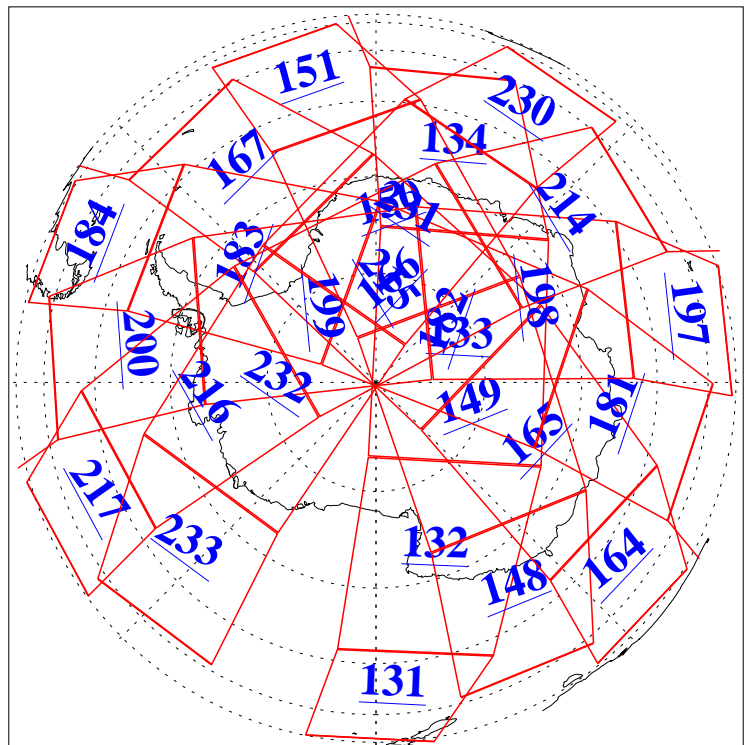

L1B Availability  
AMSU Granules: 240  
HSB Granules: 0  
AIRS Granules: 240

31 Jan 2011  
DoY 31  
Aqua Day 3194  
Granules: 1 to 120

Granules: 121 to 240

Legend: AMSU Available, HSB Available, AIRS Available

L1B Availability  
AMSU Granules: 240  
HSB Granules: 0  
AIRS Granules: 240

31 Jan 2011  
DoY 31  
Aqua Day 3194  
Ascending Granules

Descending Granules

Legend: AMSU Available, HSB Available, AIRS Available

L1B Availability  
 AMSU Granules: 240  
 HSB Granules: 0  
 AIRS Granules: 240

31 Jan 2011  
 DoY 31  
 Aqua Day 3194

Northern Hemisphere Granules

Southern Hemisphere Granules

Legend: AMSU Available, HSB Available, AIRS Available