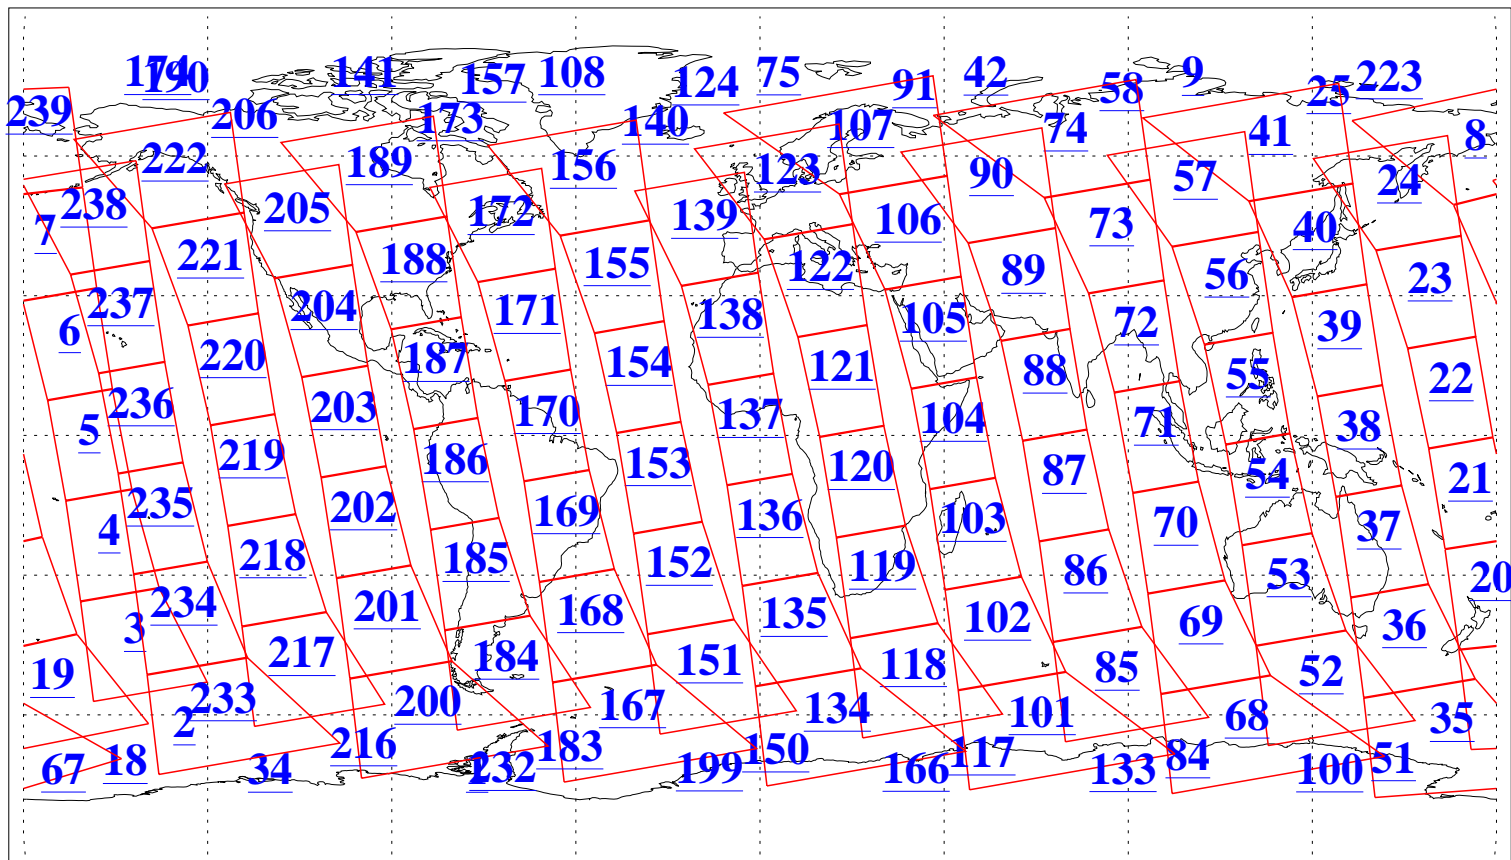

L1B Availability  
AMSU Granules: 240  
HSB Granules: 0  
AIRS Granules: 240

31 Jan 2011  
DoY 31  
Aqua Day 3194  
Granules: 1 to 120

Granules: 121 to 240

Legend: AMSU Available, HSB Available, AIRS Available

L1B Availability  
AMSU Granules: 240  
HSB Granules: 0  
AIRS Granules: 240

31 Jan 2011  
DoY 31  
Aqua Day 3194  
Ascending Granules

Descending Granules

Legend: AMSU Available, HSB Available, AIRS Available

L1B Availability  
 AMSU Granules: 240  
 HSB Granules: 0  
 AIRS Granules: 240

31 Jan 2011  
 DoY 31  
 Aqua Day 3194

Northern Hemisphere Granules

Southern Hemisphere Granules

Legend: AMSU Available, HSB Available, AIRS Available