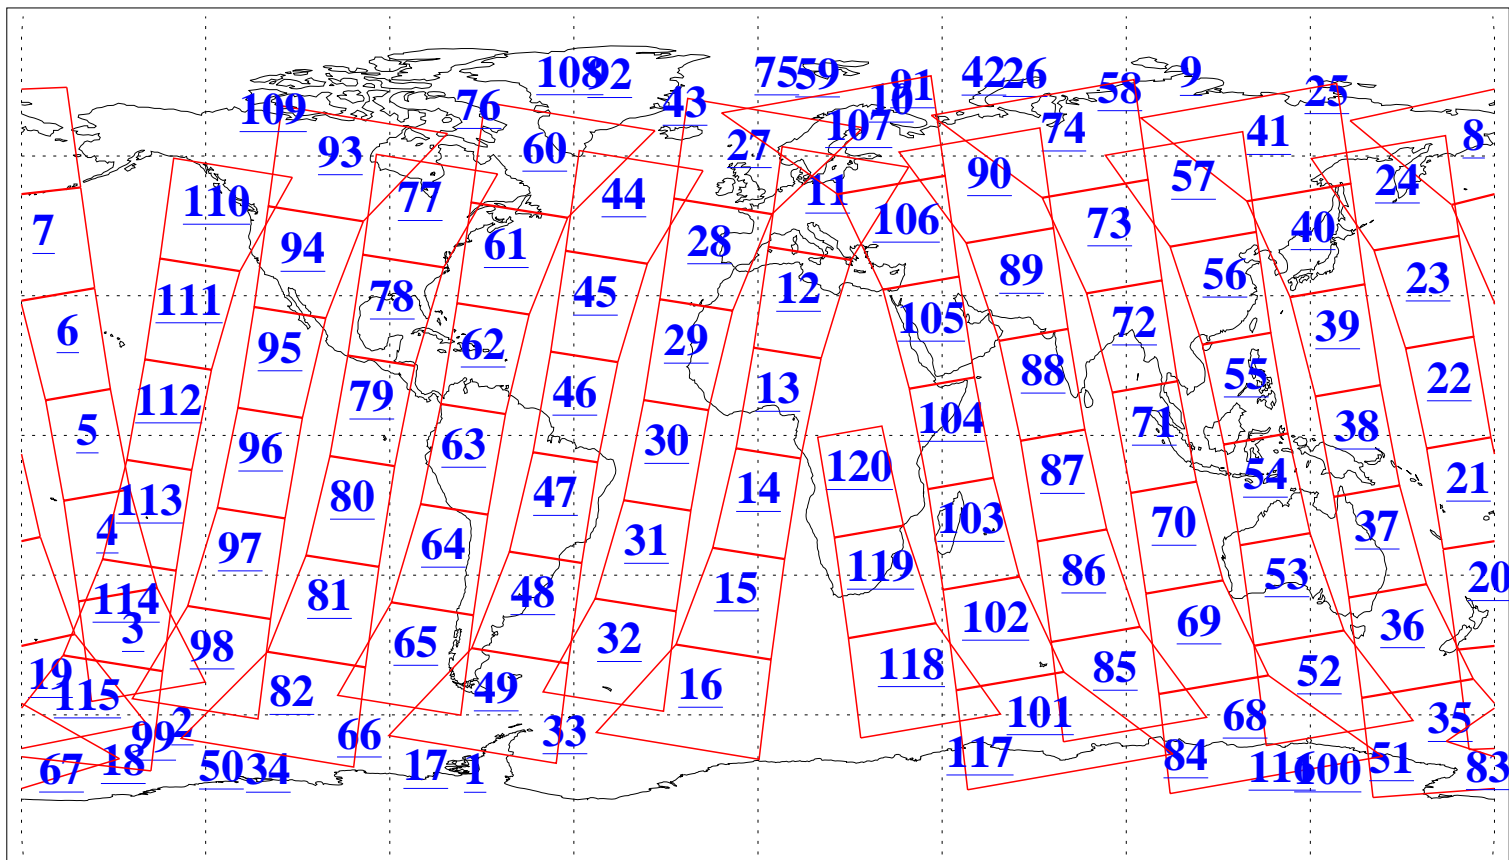

L1B Availability  
AMSU Granules: 240  
HSB Granules: 0  
AIRS Granules: 240

31 Jan 2011  
DoY 31  
Aqua Day 3194  
Granules: 1 to 120

Granules: 121 to 240

Legend: AMSU Available, HSB Available, AIRS Available

L1B Availability  
AMSU Granules: 240  
HSB Granules: 0  
AIRS Granules: 240

31 Jan 2011  
DoY 31  
Aqua Day 3194  
Ascending Granules

Descending Granules

Legend: AMSU Available, HSB Available, AIRS Available

L1B Availability  
 AMSU Granules: 240  
 HSB Granules: 0  
 AIRS Granules: 240

31 Jan 2011  
 DoY 31  
 Aqua Day 3194

Northern Hemisphere Granules

Southern Hemisphere Granules

Legend: AMSU Available, HSB Available, AIRS Available