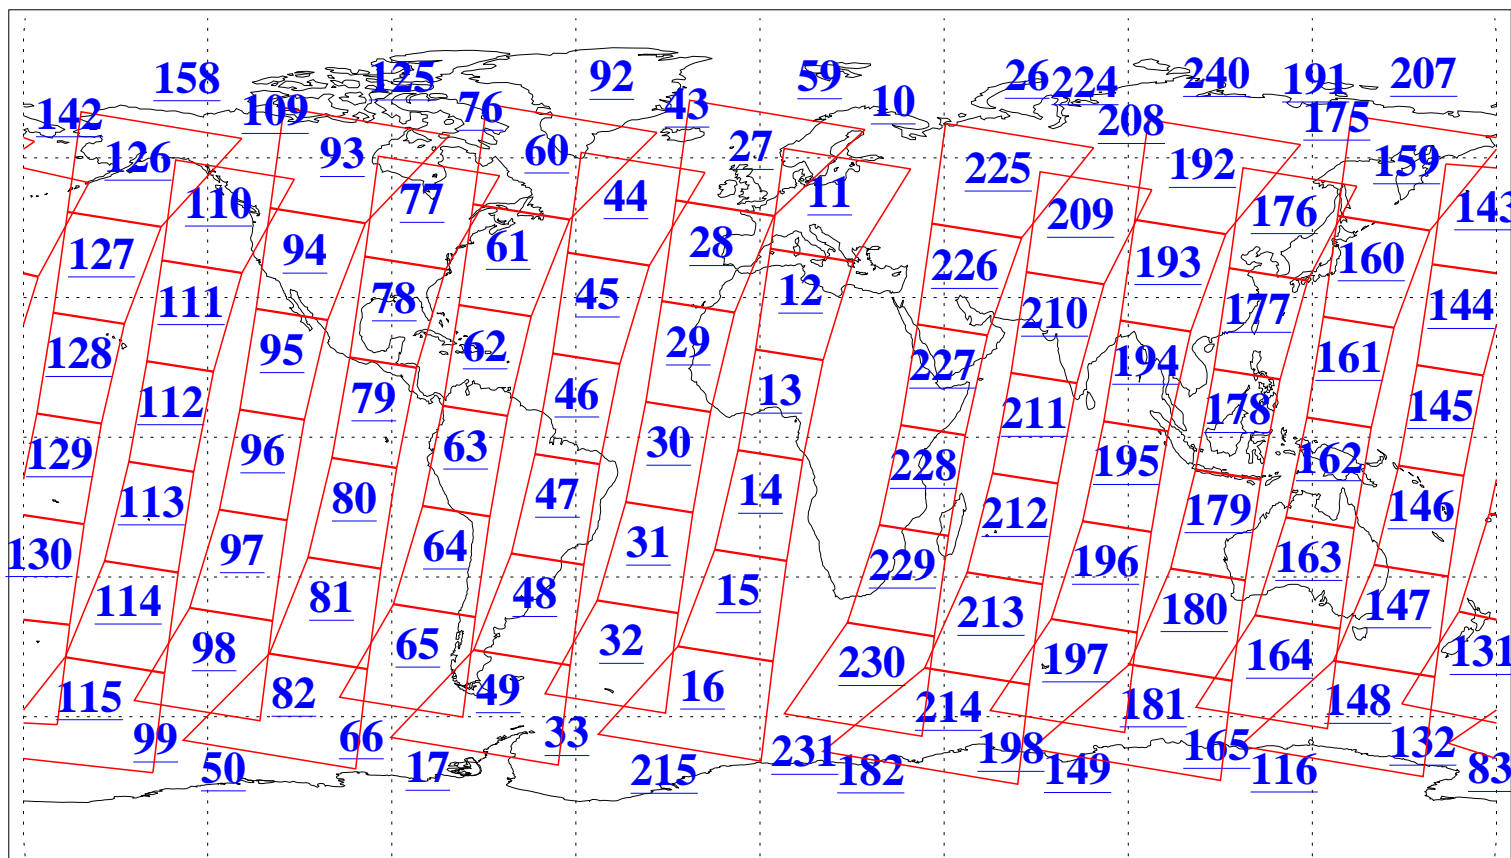

L1B Availability  
AMSU Granules: 240  
HSB Granules: 0  
AIRS Granules: 240

31 Jan 2011  
DoY 31  
Aqua Day 3194  
Granules: 1 to 120

Granules: 121 to 240

Legend: AMSU Available, HSB Available, AIRS Available

L1B Availability  
AMSU Granules: 240  
HSB Granules: 0  
AIRS Granules: 240

31 Jan 2011  
DoY 31  
Aqua Day 3194  
Ascending Granules

Descending Granules

Legend: AMSU Available, HSB Available, AIRS Available

L1B Availability  
 AMSU Granules: 240  
 HSB Granules: 0  
 AIRS Granules: 240

31 Jan 2011  
 DoY 31  
 Aqua Day 3194

Northern Hemisphere Granules

Southern Hemisphere Granules

Legend: AMSU Available, HSB Available, AIRS Available