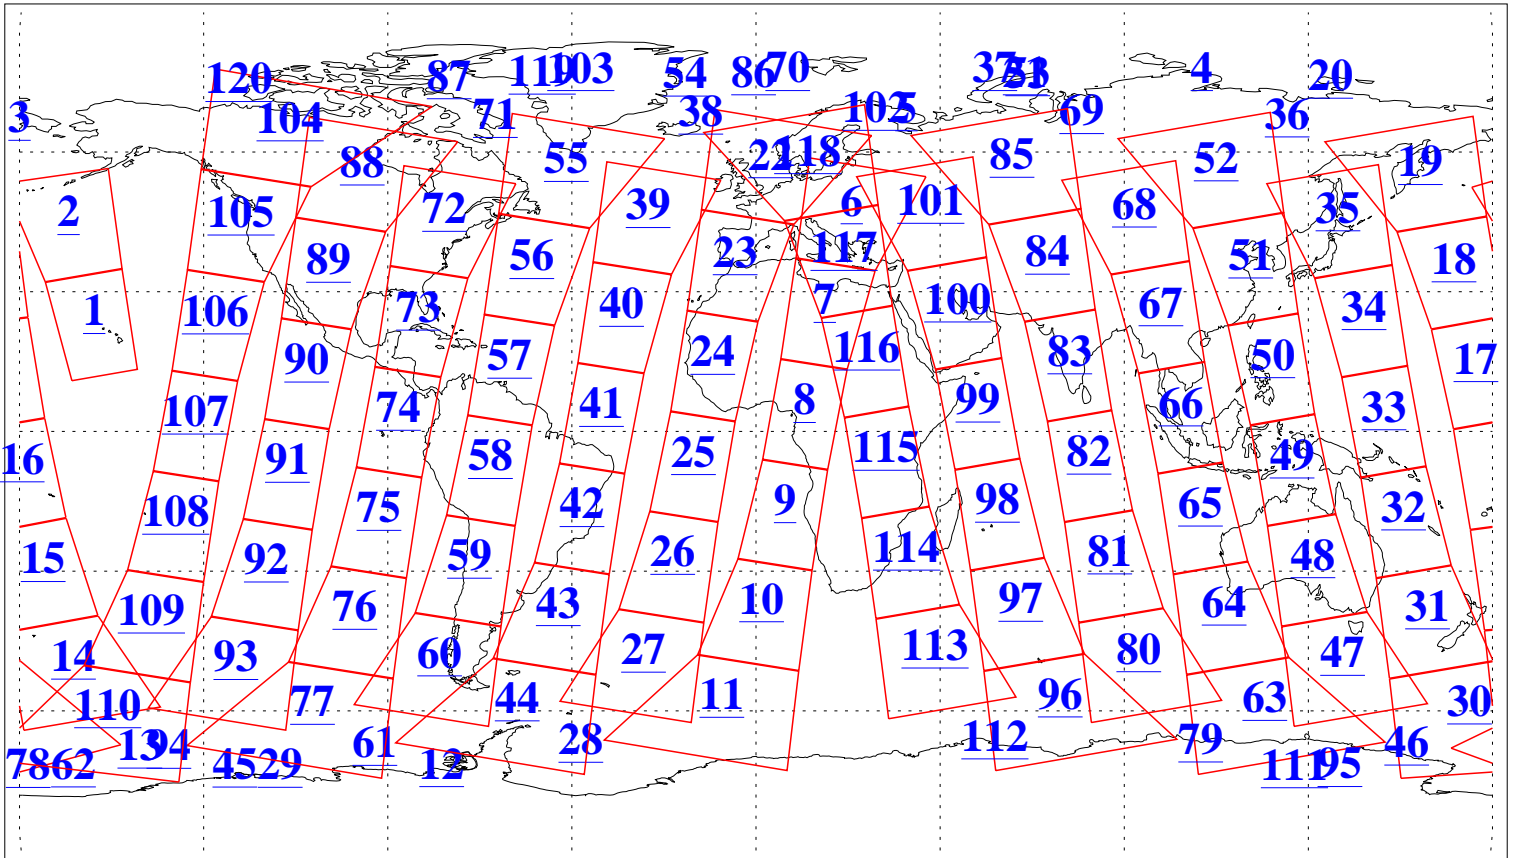

L1B Availability  
AMSU Granules: 240  
HSB Granules: 0  
AIRS Granules: 240

28 Jan 2011  
DoY 28  
Aqua Day 3191  
Granules: 1 to 120

Granules: 121 to 240

Legend: AMSU Available, HSB Available, AIRS Available

L1B Availability  
 AMSU Granules: 240  
 HSB Granules: 0  
 AIRS Granules: 240

28 Jan 2011  
 DoY 28  
 Aqua Day 3191  
 Ascending Granules

Descending Granules

Legend: AMSU Available, HSB Available, AIRS Available