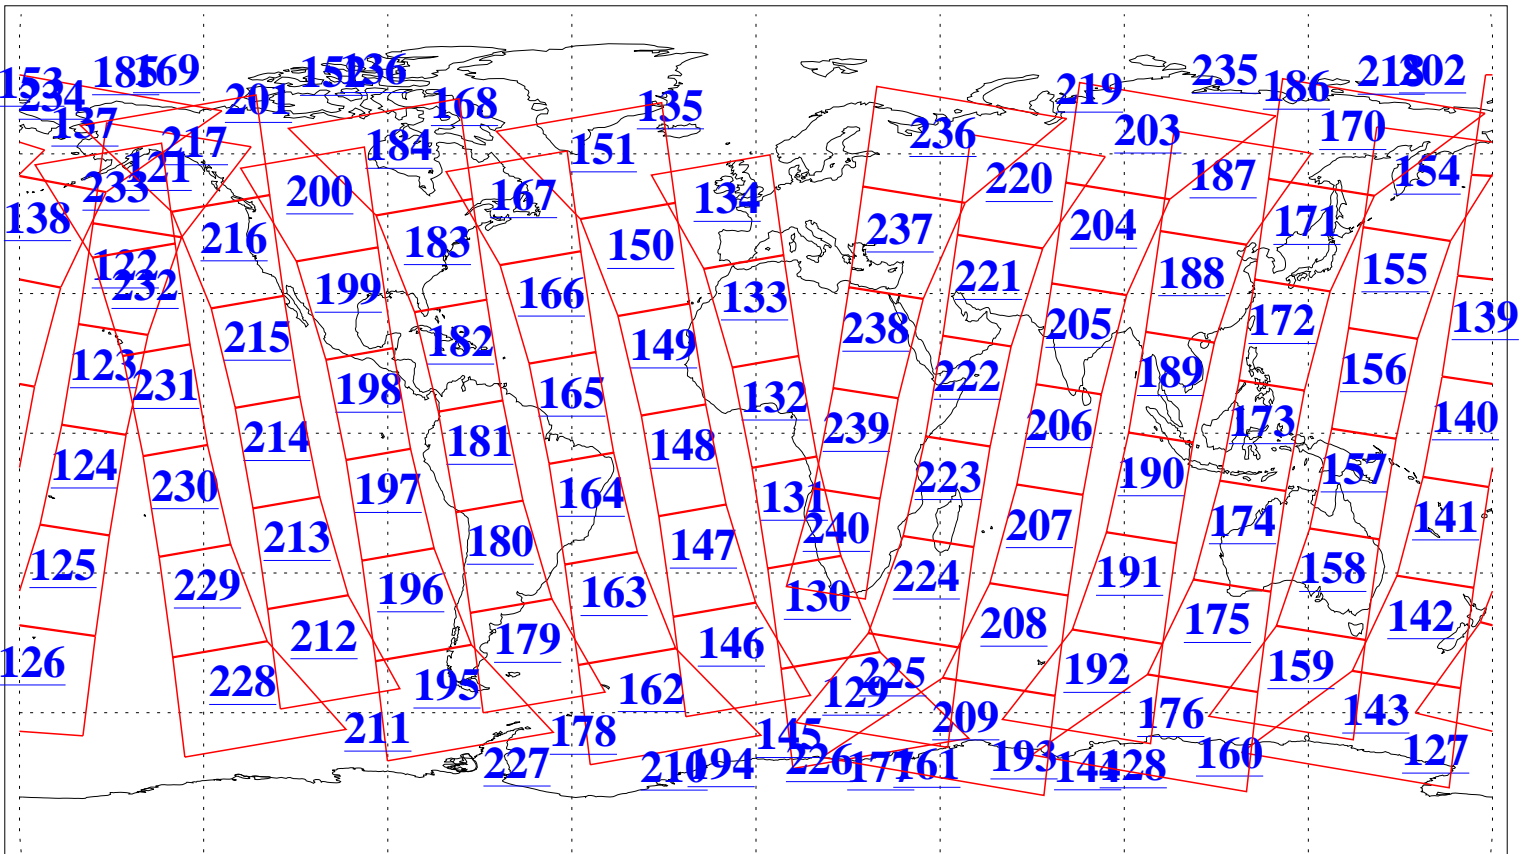

L1B Availability  
AMSU Granules: 240  
HSB Granules: 0  
AIRS Granules: 240

28 Jan 2011  
DoY 28  
Aqua Day 3191  
Granules: 1 to 120

Granules: 121 to 240

Legend: AMSU Available, HSB Available, AIRS Available

L1B Availability  
 AMSU Granules: 240  
 HSB Granules: 0  
 AIRS Granules: 240

28 Jan 2011  
 DoY 28  
 Aqua Day 3191  
 Ascending Granules

Descending Granules

Legend: AMSU Available, HSB Available, AIRS Available