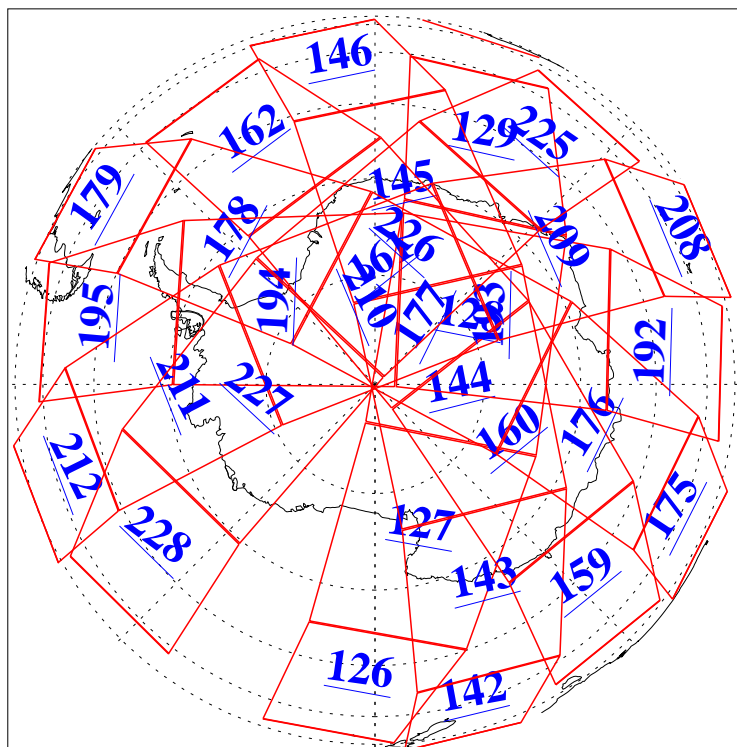

Legend: AMSU Available, HSB Available, AIRS Available