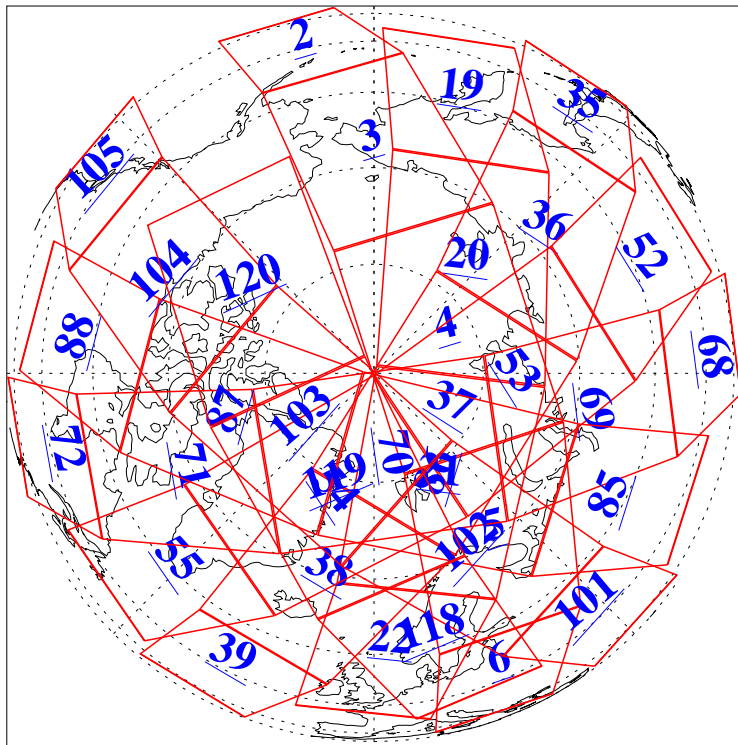

L1B Availability  
AMSU Granules: 240  
HSB Granules: 0  
AIRS Granules: 240

28 Jan 2011  
DoY 28  
Aqua Day 3191  
Granules: 1 to 120

Granules: 121 to 240

Legend: AMSU Available, HSB Available, AIRS Available

L1B Availability  
 AMSU Granules: 240  
 HSB Granules: 0  
 AIRS Granules: 240

28 Jan 2011  
 DoY 28  
 Aqua Day 3191  
 Ascending Granules

Descending Granules

Legend: AMSU Available, HSB Available, AIRS Available

### Northern Hemisphere Granules