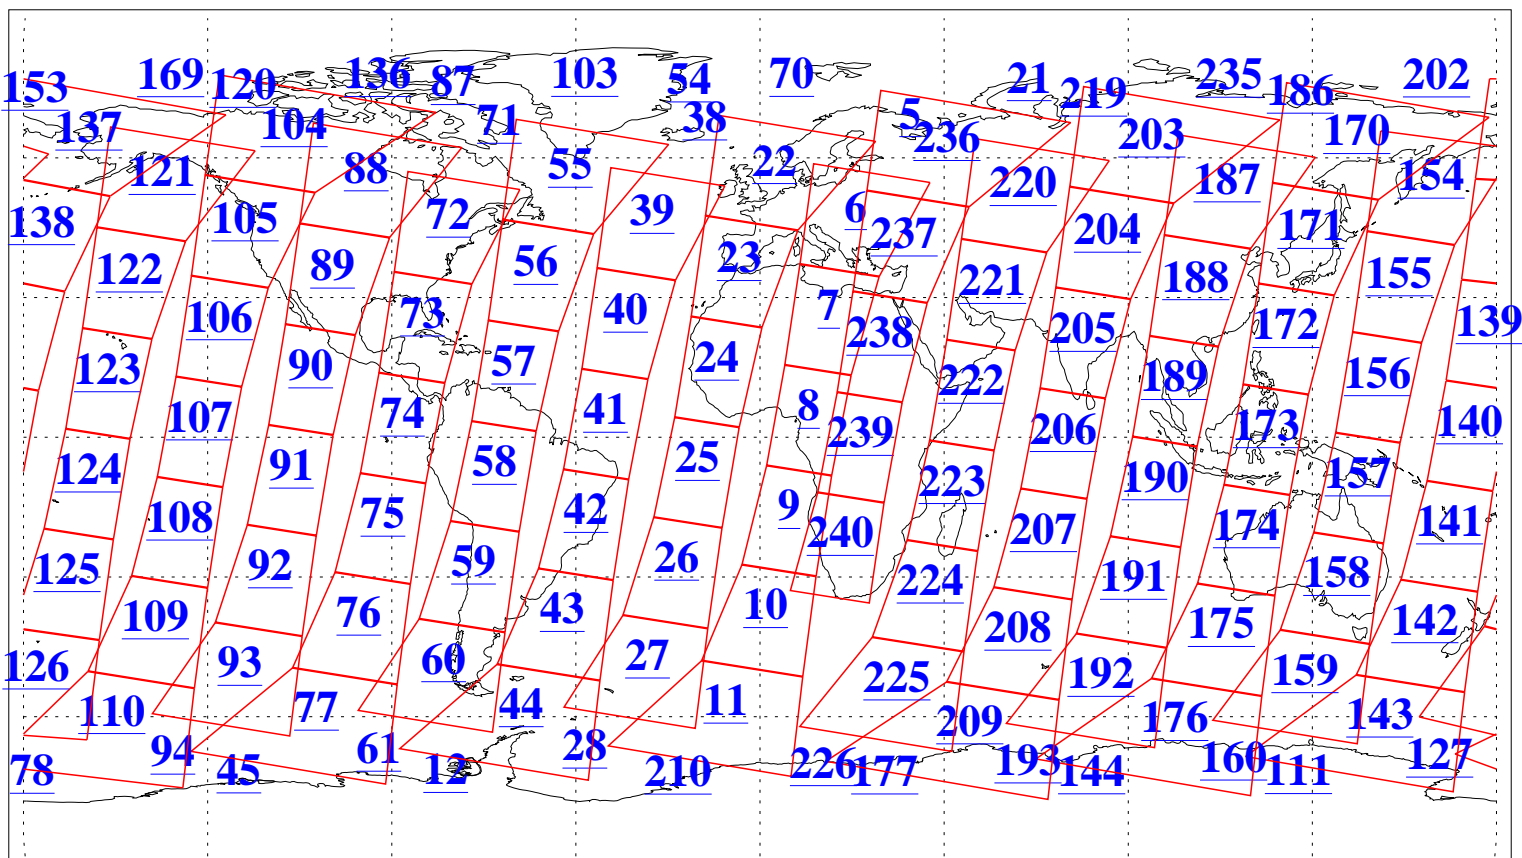

L1B Availability  
AMSU Granules: 240  
HSB Granules: 0  
AIRS Granules: 240

28 Jan 2011  
DoY 28  
Aqua Day 3191  
Granules: 1 to 120

Granules: 121 to 240

Legend: AMSU Available, HSB Available, AIRS Available

L1B Availability  
 AMSU Granules: 240  
 HSB Granules: 0  
 AIRS Granules: 240

28 Jan 2011  
 DoY 28  
 Aqua Day 3191  
 Ascending Granules

Descending Granules

Legend: AMSU Available, HSB Available, AIRS Available