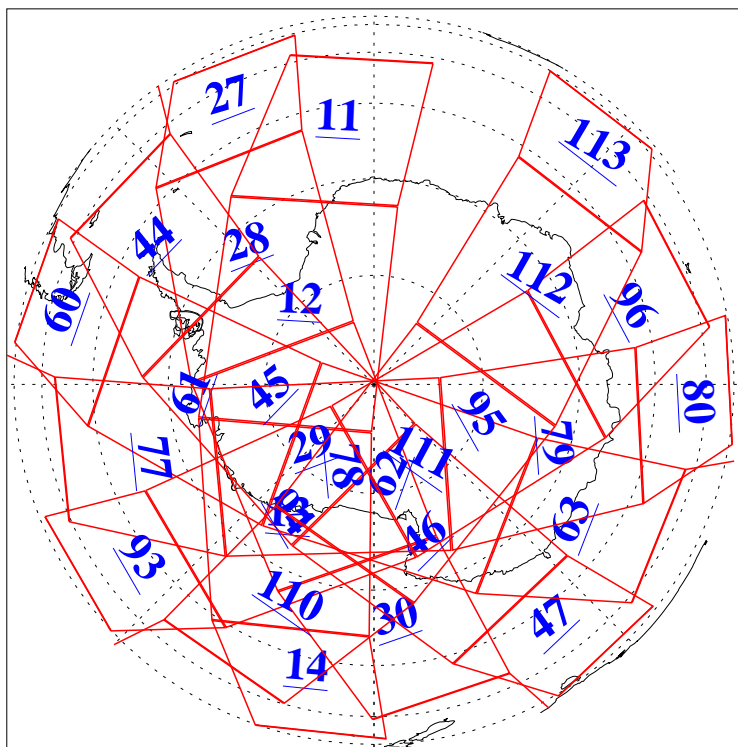

Legend: AMSU Available, HSB Available, AIRS Available