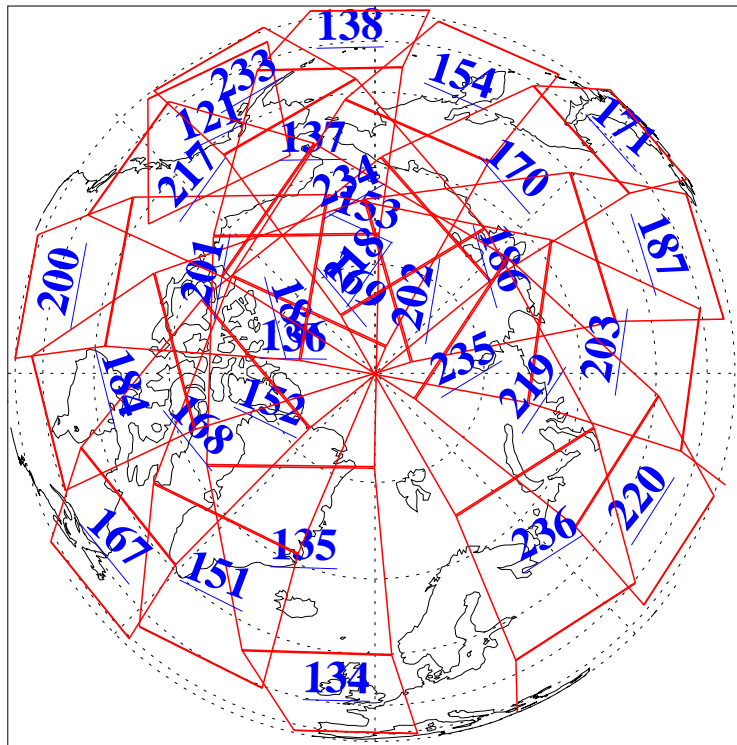

L1B Availability  
AMSU Granules: 240  
HSB Granules: 0  
AIRS Granules: 240

28 Jan 2011  
DoY 28  
Aqua Day 3191  
Granules: 1 to 120

Granules: 121 to 240

Legend: AMSU Available, HSB Available, AIRS Available

L1B Availability  
 AMSU Granules: 240  
 HSB Granules: 0  
 AIRS Granules: 240

28 Jan 2011  
 DoY 28  
 Aqua Day 3191  
 Ascending Granules

Descending Granules

Legend: AMSU Available, HSB Available, AIRS Available

### Northern Hemisphere Granules