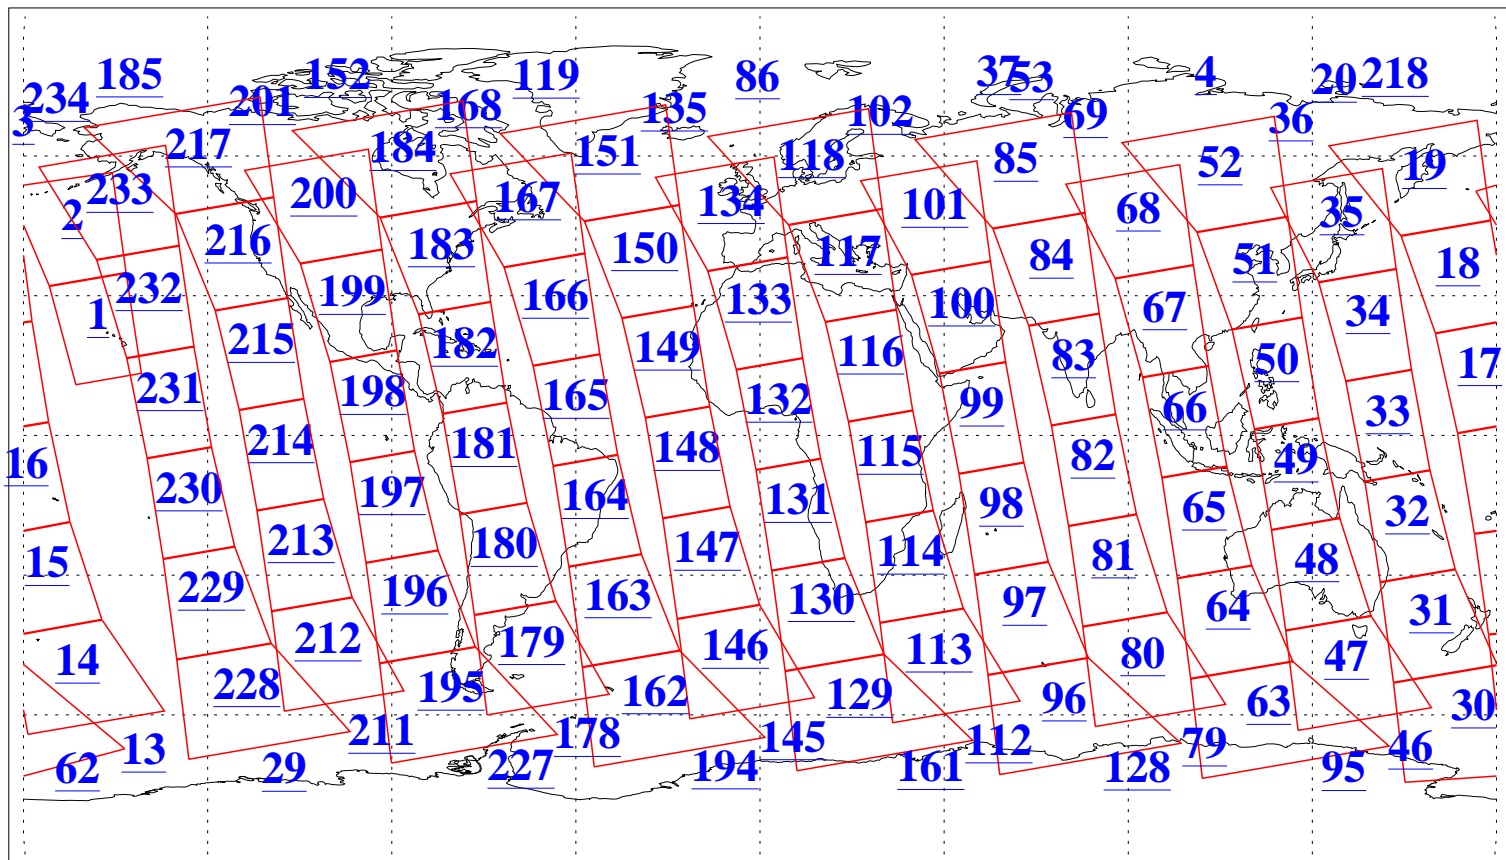

L1B Availability  
AMSU Granules: 240  
HSB Granules: 0  
AIRS Granules: 240

28 Jan 2011  
DoY 28  
Aqua Day 3191  
Granules: 1 to 120

Granules: 121 to 240

Legend: AMSU Available, HSB Available, AIRS Available

L1B Availability  
 AMSU Granules: 240  
 HSB Granules: 0  
 AIRS Granules: 240

28 Jan 2011  
 DoY 28  
 Aqua Day 3191  
 Ascending Granules

Descending Granules

Legend: AMSU Available, HSB Available, AIRS Available

### Northern Hemisphere Granules