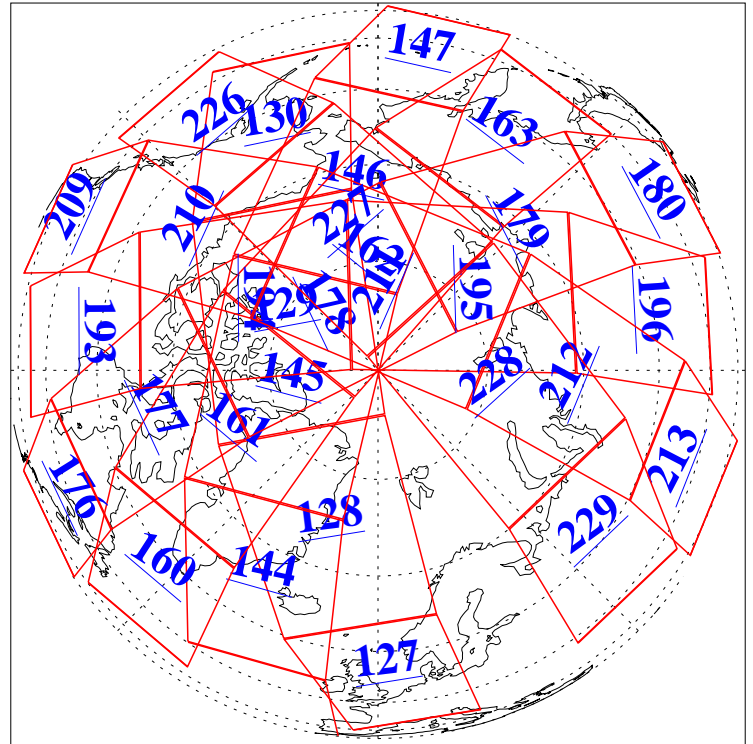

L1B Availability
AMSU Granules: 240
HSB Granules: 0
AIRS Granules: 240

27 Jan 2011
DoY 27
Aqua Day 3190
Granules: 1 to 120

Granules: 121 to 240

Legend: AMSU Available, HSB Available, AIRS Available

L1B Availability
AMSU Granules: 240
HSB Granules: 0
AIRS Granules: 240

27 Jan 2011
DoY 27
Aqua Day 3190
Ascending Granules

Descending Granules

Legend: AMSU Available, HSB Available, AIRS Available

L1B Availability
 AMSU Granules: 240
 HSB Granules: 0
 AIRS Granules: 240

27 Jan 2011
 DoY 27
 Aqua Day 3190

Northern Hemisphere Granules

Southern Hemisphere Granules

Legend: AMSU Available, HSB Available, AIRS Available