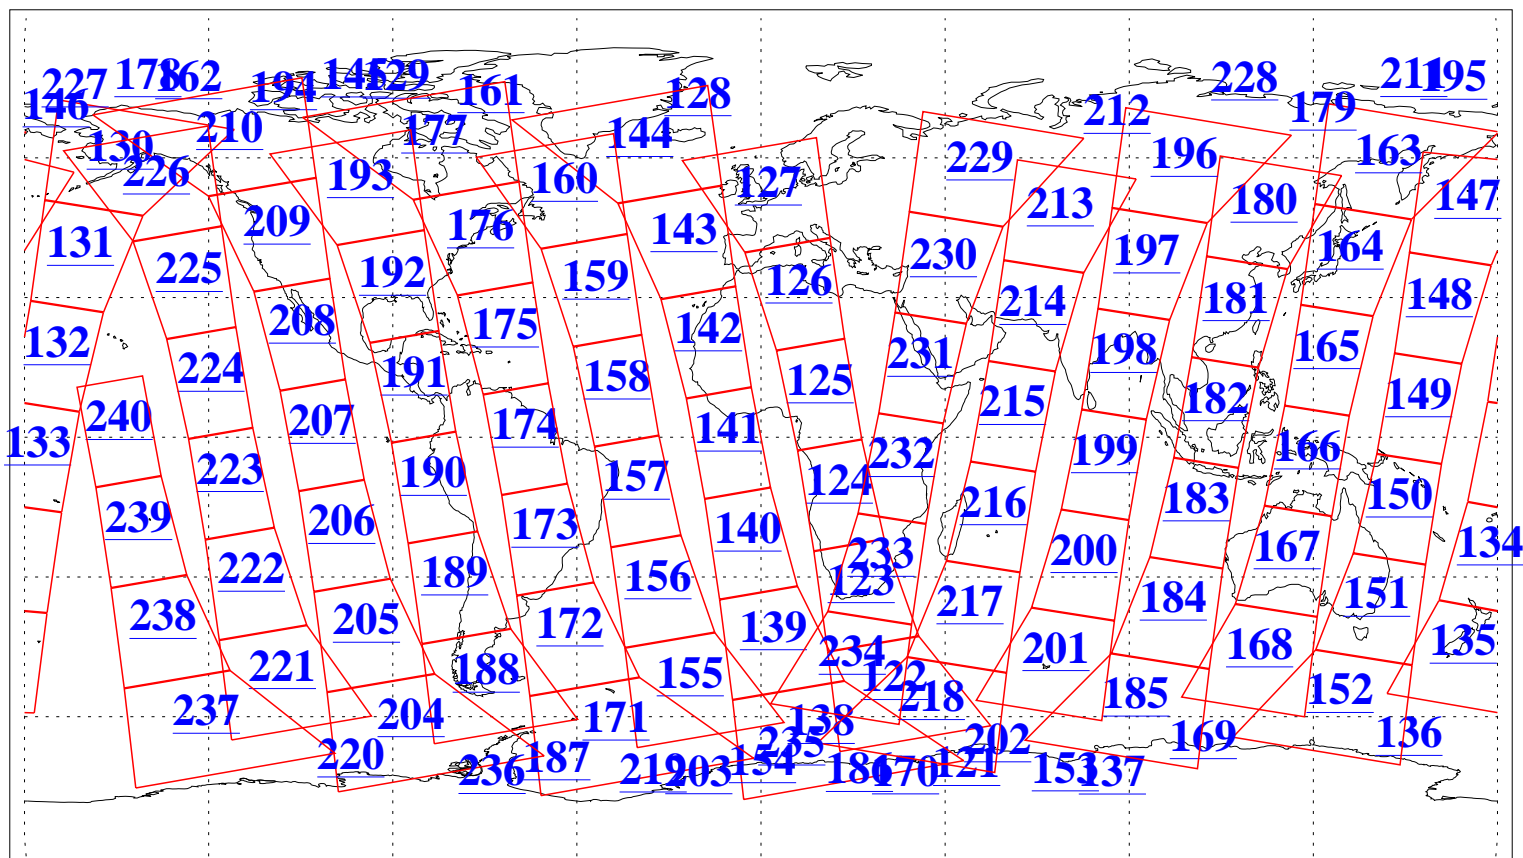

L1B Availability
AMSU Granules: 240
HSB Granules: 0
AIRS Granules: 240

27 Jan 2011
DoY 27
Aqua Day 3190
Granules: 1 to 120

Granules: 121 to 240

Legend: AMSU Available, HSB Available, AIRS Available

L1B Availability
AMSU Granules: 240
HSB Granules: 0
AIRS Granules: 240

27 Jan 2011
DoY 27
Aqua Day 3190
Ascending Granules

Descending Granules

Legend: AMSU Available, HSB Available, AIRS Available

L1B Availability
 AMSU Granules: 240
 HSB Granules: 0
 AIRS Granules: 240

27 Jan 2011
 DoY 27
 Aqua Day 3190

Northern Hemisphere Granules

Southern Hemisphere Granules

Legend: AMSU Available, HSB Available, AIRS Available