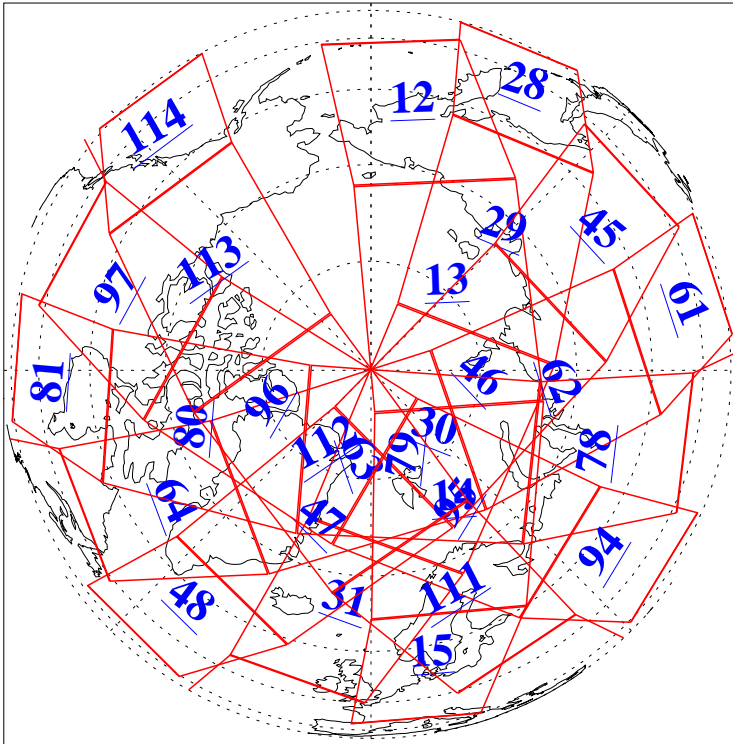

L1B Availability
AMSU Granules: 240
HSB Granules: 0
AIRS Granules: 240

27 Jan 2011
DoY 27
Aqua Day 3190
Granules: 1 to 120

Granules: 121 to 240

Legend: AMSU Available, HSB Available, AIRS Available

L1B Availability
AMSU Granules: 240
HSB Granules: 0
AIRS Granules: 240

27 Jan 2011
DoY 27
Aqua Day 3190
Ascending Granules

Descending Granules

Legend: AMSU Available, HSB Available, AIRS Available

L1B Availability
 AMSU Granules: 240
 HSB Granules: 0
 AIRS Granules: 240

27 Jan 2011
 DoY 27
 Aqua Day 3190

Northern Hemisphere Granules

Southern Hemisphere Granules

Legend: AMSU Available, HSB Available, AIRS Available