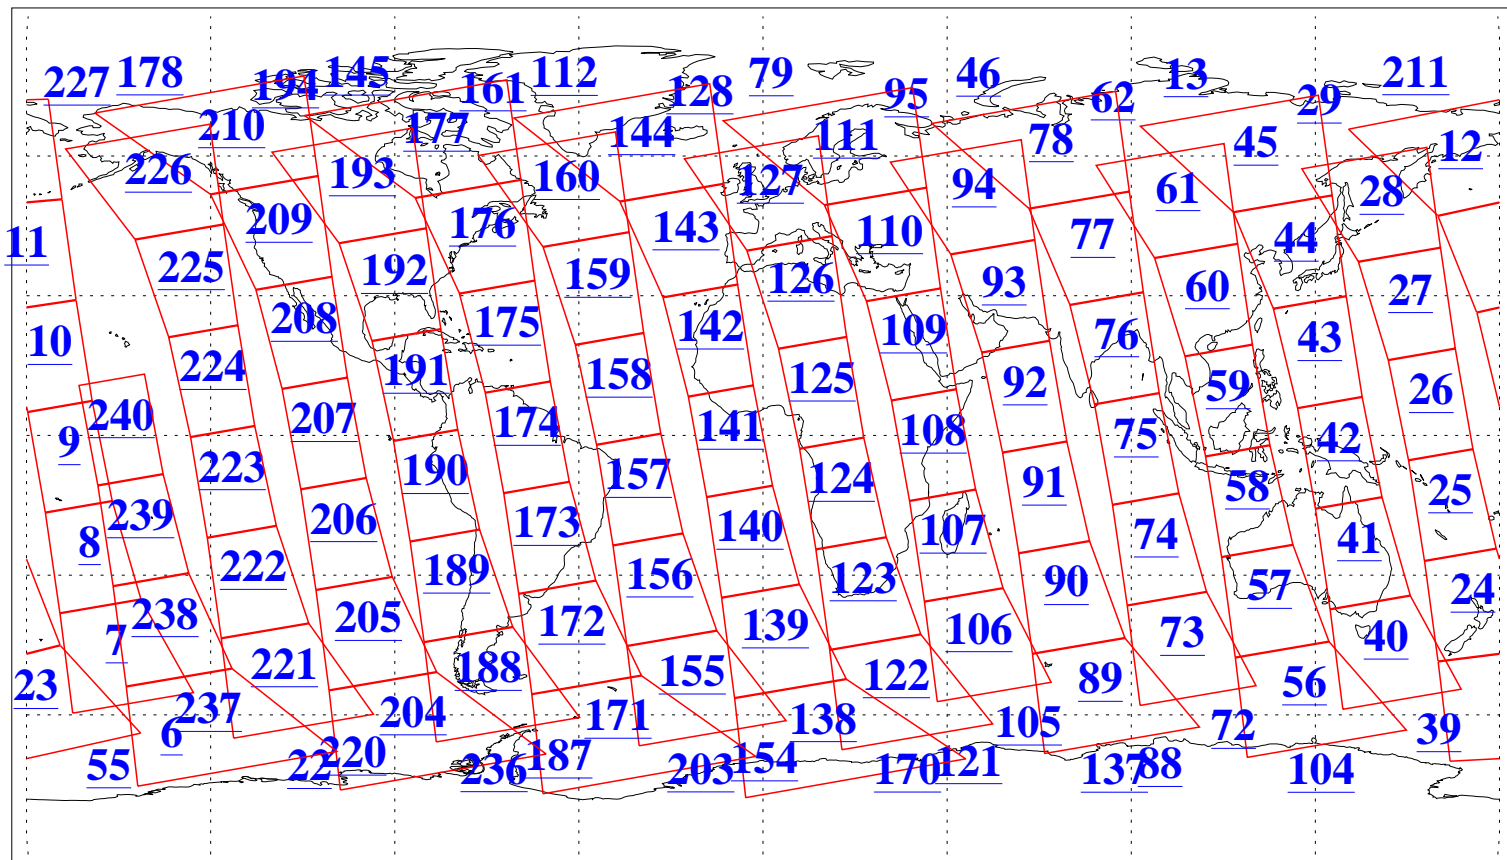

L1B Availability
AMSU Granules: 240
HSB Granules: 0
AIRS Granules: 240

27 Jan 2011
DoY 27
Aqua Day 3190
Granules: 1 to 120

Granules: 121 to 240

Legend: AMSU Available, HSB Available, AIRS Available

L1B Availability
AMSU Granules: 240
HSB Granules: 0
AIRS Granules: 240

27 Jan 2011
DoY 27
Aqua Day 3190
Ascending Granules

Descending Granules

Legend: AMSU Available, HSB Available, AIRS Available

L1B Availability
 AMSU Granules: 240
 HSB Granules: 0
 AIRS Granules: 240

27 Jan 2011
 DoY 27
 Aqua Day 3190

Northern Hemisphere Granules

Southern Hemisphere Granules

Legend: AMSU Available, HSB Available, AIRS Available