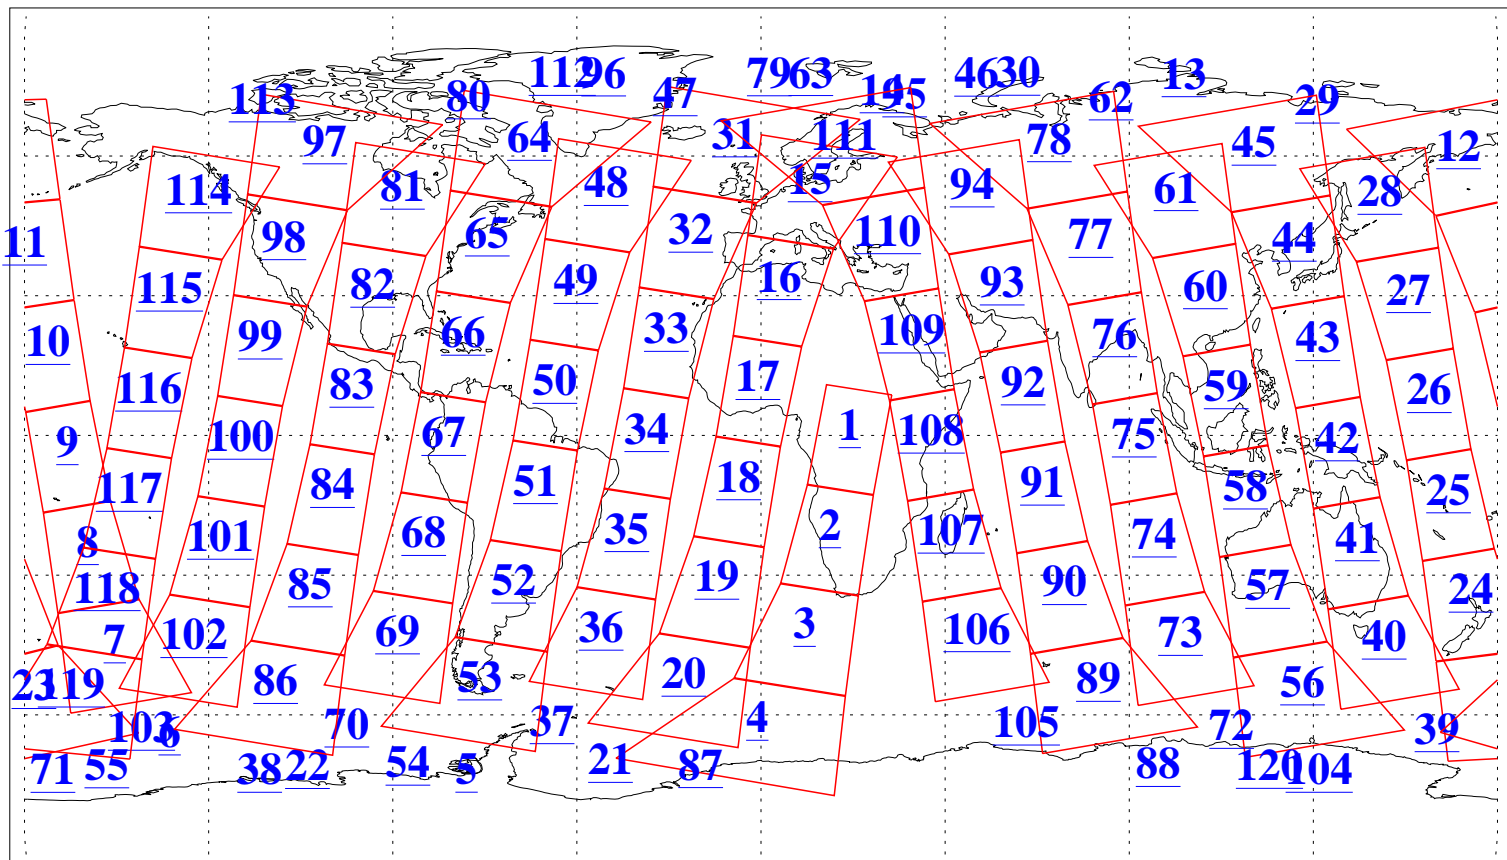

L1B Availability
AMSU Granules: 240
HSB Granules: 0
AIRS Granules: 240

27 Jan 2011
DoY 27
Aqua Day 3190
Granules: 1 to 120

Granules: 121 to 240

Legend: AMSU Available, HSB Available, AIRS Available

L1B Availability
AMSU Granules: 240
HSB Granules: 0
AIRS Granules: 240

27 Jan 2011
DoY 27
Aqua Day 3190
Ascending Granules

Descending Granules

Legend: AMSU Available, HSB Available, AIRS Available

L1B Availability
 AMSU Granules: 240
 HSB Granules: 0
 AIRS Granules: 240

27 Jan 2011
 DoY 27
 Aqua Day 3190

Northern Hemisphere Granules

Southern Hemisphere Granules

Legend: AMSU Available, HSB Available, AIRS Available