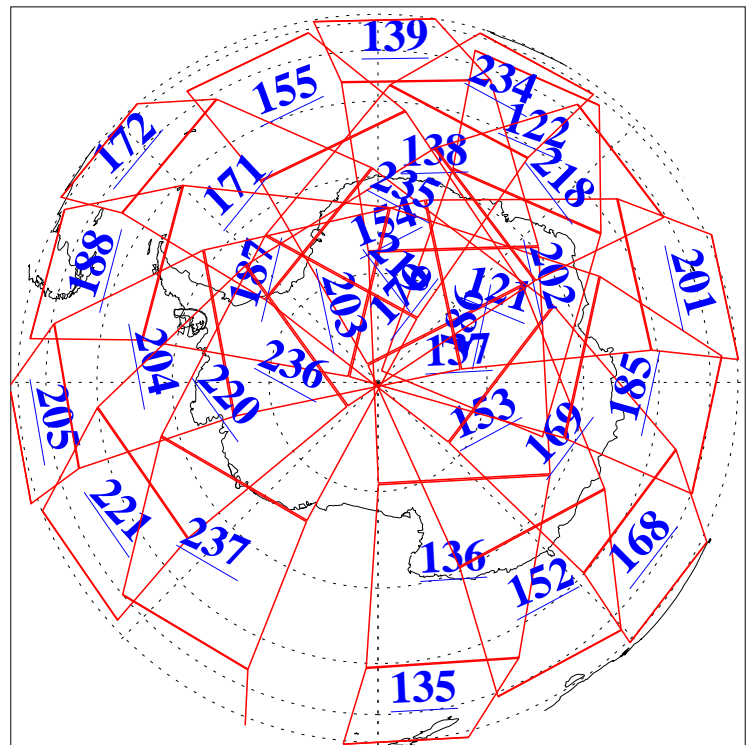

L1B Availability
AMSU Granules: 240
HSB Granules: 0
AIRS Granules: 240

27 Jan 2011
DoY 27
Aqua Day 3190
Granules: 1 to 120

Granules: 121 to 240

Legend: AMSU Available, HSB Available, AIRS Available

L1B Availability
AMSU Granules: 240
HSB Granules: 0
AIRS Granules: 240

27 Jan 2011
DoY 27
Aqua Day 3190
Ascending Granules

Descending Granules

Legend: AMSU Available, HSB Available, AIRS Available

L1B Availability
 AMSU Granules: 240
 HSB Granules: 0
 AIRS Granules: 240

27 Jan 2011
 DoY 27
 Aqua Day 3190

Northern Hemisphere Granules

Southern Hemisphere Granules

Legend: AMSU Available, HSB Available, AIRS Available