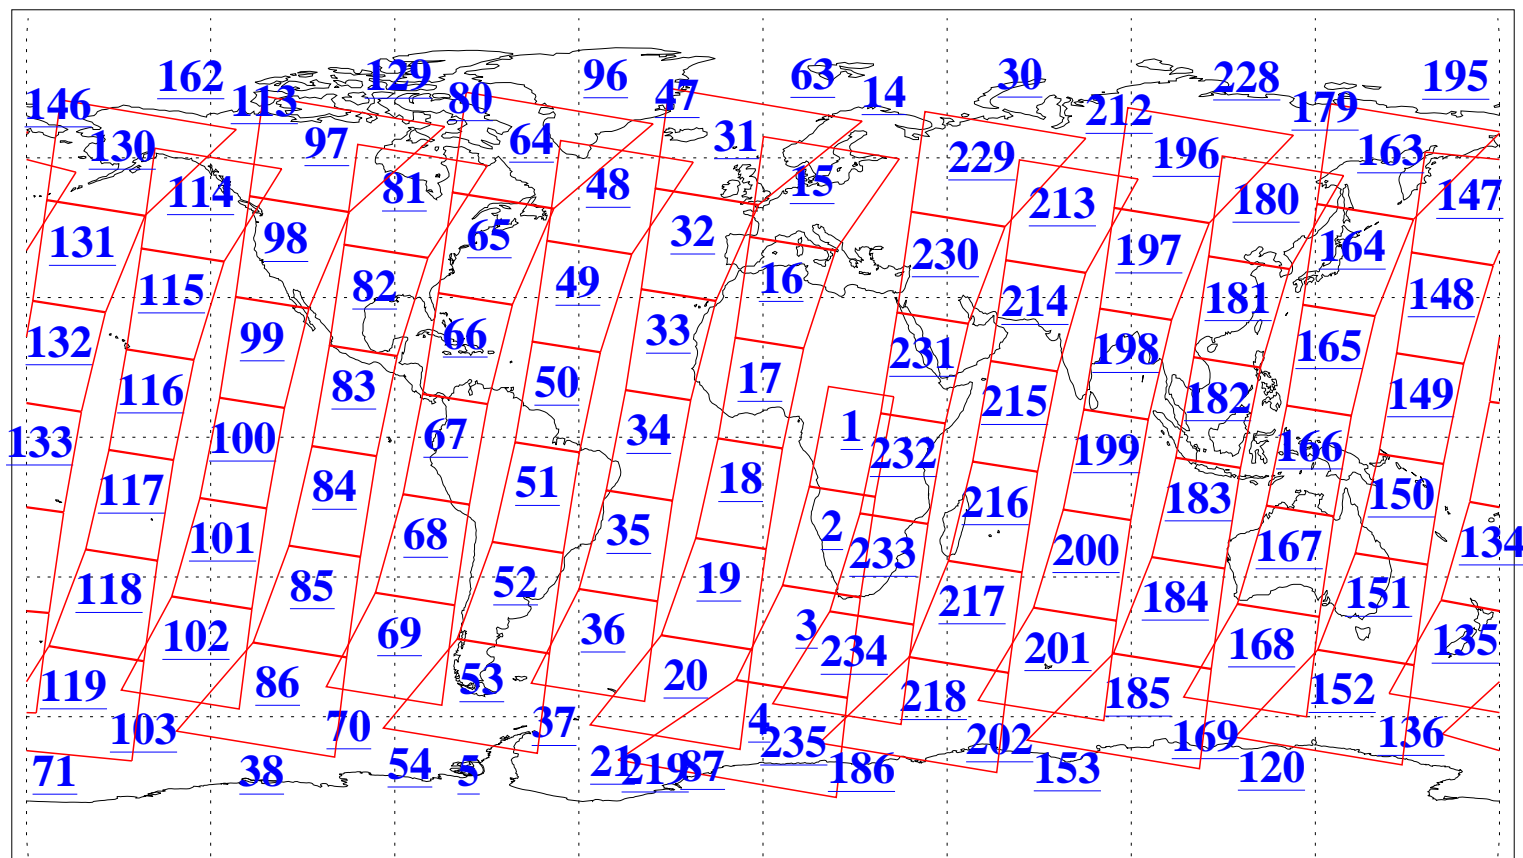

L1B Availability
AMSU Granules: 240
HSB Granules: 0
AIRS Granules: 240

27 Jan 2011
DoY 27
Aqua Day 3190
Granules: 1 to 120

Granules: 121 to 240

Legend: AMSU Available, HSB Available, AIRS Available

L1B Availability
AMSU Granules: 240
HSB Granules: 0
AIRS Granules: 240

27 Jan 2011
DoY 27
Aqua Day 3190
Ascending Granules

Descending Granules

Legend: AMSU Available, HSB Available, AIRS Available

L1B Availability
 AMSU Granules: 240
 HSB Granules: 0
 AIRS Granules: 240

27 Jan 2011
 DoY 27
 Aqua Day 3190

Northern Hemisphere Granules

Southern Hemisphere Granules

Legend: AMSU Available, HSB Available, AIRS Available