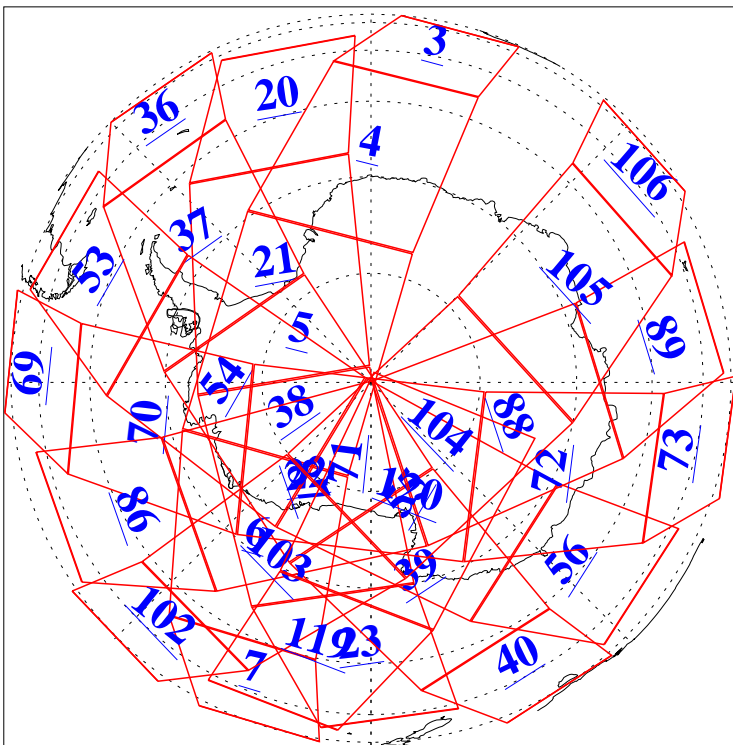

L1B Availability
AMSU Granules: 240
HSB Granules: 0
AIRS Granules: 240

27 Jan 2011
DoY 27
Aqua Day 3190
Granules: 1 to 120

Granules: 121 to 240

Legend: AMSU Available, HSB Available, AIRS Available

L1B Availability
AMSU Granules: 240
HSB Granules: 0
AIRS Granules: 240

27 Jan 2011
DoY 27
Aqua Day 3190
Ascending Granules

Descending Granules

Legend: AMSU Available, HSB Available, AIRS Available

L1B Availability
 AMSU Granules: 240
 HSB Granules: 0
 AIRS Granules: 240

27 Jan 2011
 DoY 27
 Aqua Day 3190

Northern Hemisphere Granules

Southern Hemisphere Granules

Legend: AMSU Available, HSB Available, AIRS Available