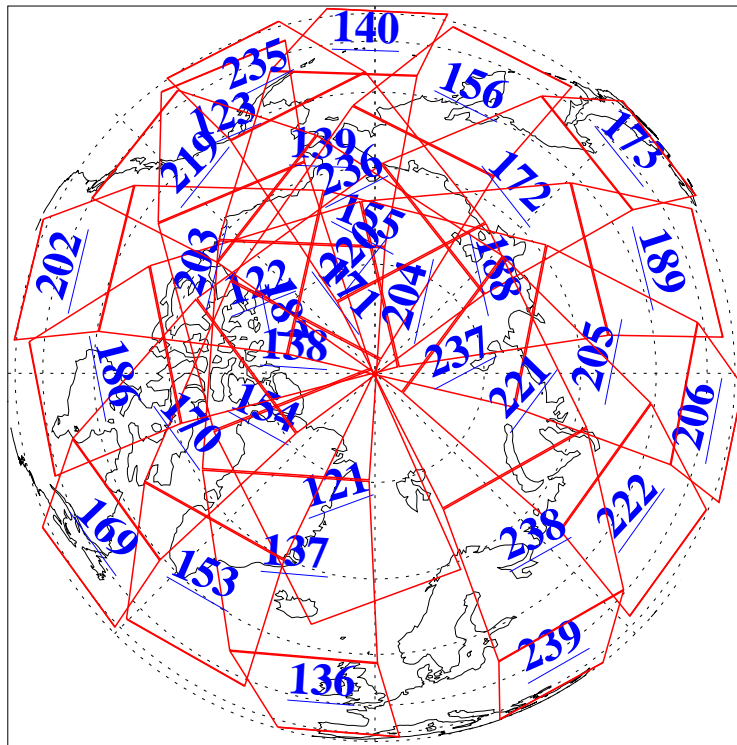

26 Jan 2011
DoY 26
Aqua Day 3189
Ascending Granules

Descending Granules

Legend: AMSU Available, HSB Available, AIRS Available

L1B Availability
 AMSU Granules: 240
 HSB Granules: 0
 AIRS Granules: 240

26 Jan 2011
 DoY 26
 Aqua Day 3189

Northern Hemisphere Granules

Southern Hemisphere Granules

Legend: AMSU Available, HSB Available, AIRS Available