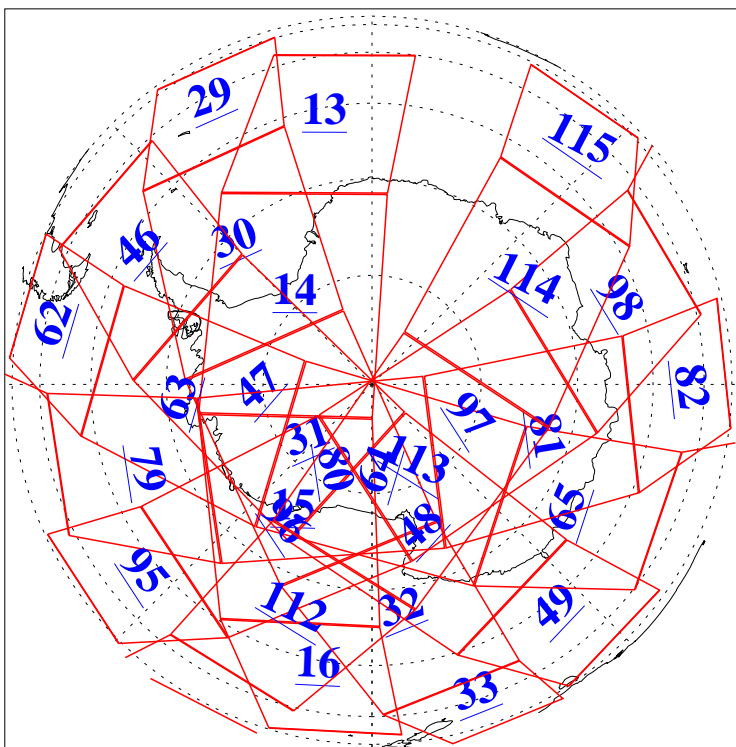

L1B Availability
AMSU Granules: 240
HSB Granules: 0
AIRS Granules: 240

26 Jan 2011
DoY 26
Aqua Day 3189
Granules: 1 to 120

Granules: 121 to 240

Legend: AMSU Available, HSB Available, AIRS Available

L1B Availability
AMSU Granules: 240
HSB Granules: 0
AIRS Granules: 240

26 Jan 2011
DoY 26
Aqua Day 3189
Ascending Granules

Descending Granules

Legend: AMSU Available, HSB Available, AIRS Available

L1B Availability
 AMSU Granules: 240
 HSB Granules: 0
 AIRS Granules: 240

26 Jan 2011
 DoY 26
 Aqua Day 3189

Northern Hemisphere Granules

Southern Hemisphere Granules

Legend: AMSU Available, HSB Available, AIRS Available