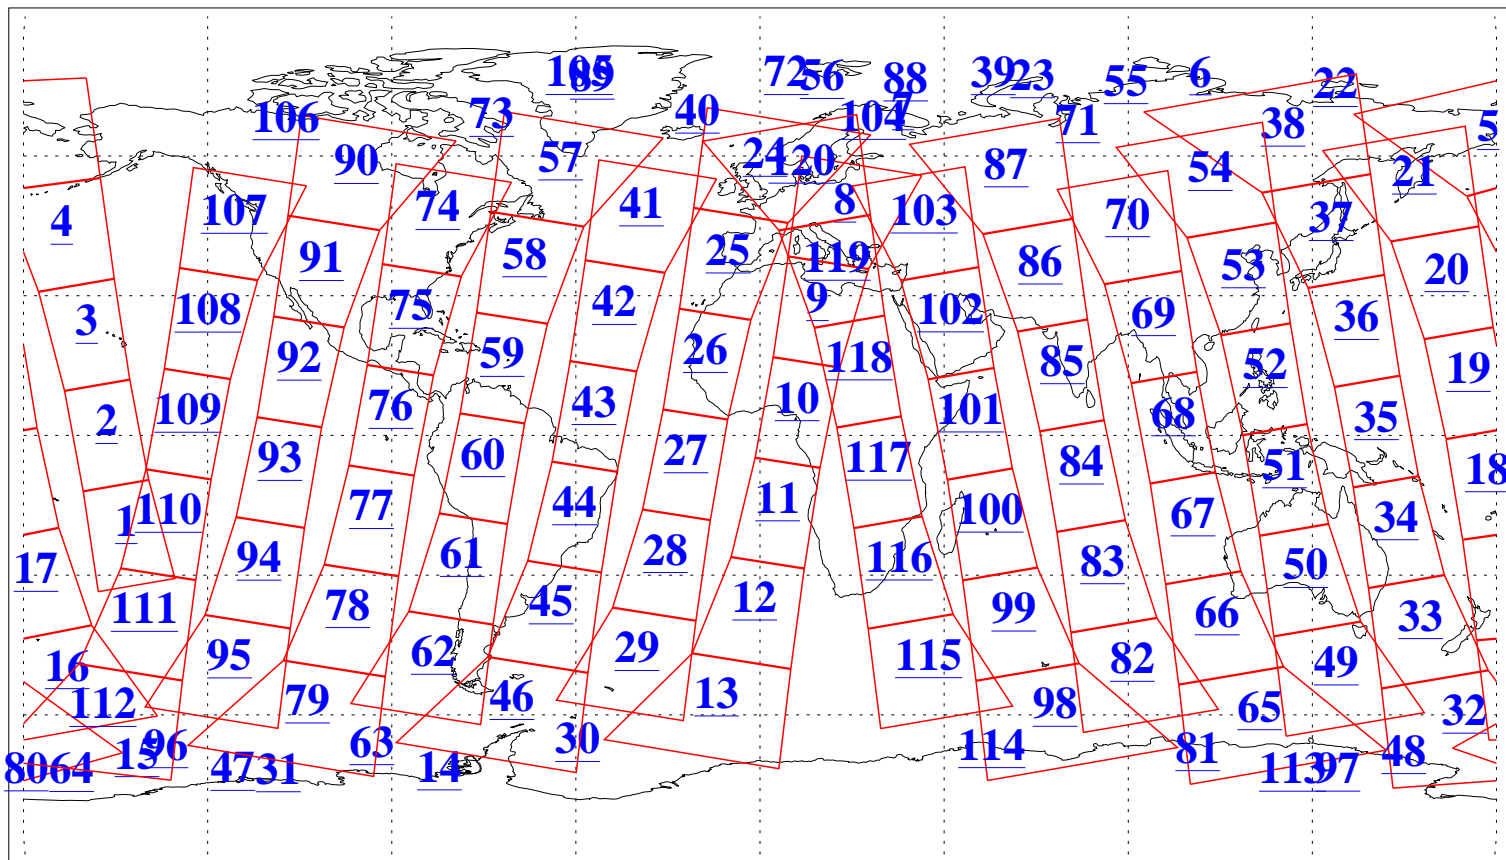

L1B Availability
AMSU Granules: 240
HSB Granules: 0
AIRS Granules: 240

26 Jan 2011
DoY 26
Aqua Day 3189
Granules: 1 to 120

Granules: 121 to 240

Legend: AMSU Available, HSB Available, AIRS Available

L1B Availability
AMSU Granules: 240
HSB Granules: 0
AIRS Granules: 240

26 Jan 2011
DoY 26
Aqua Day 3189
Ascending Granules

Descending Granules

Legend: AMSU Available, HSB Available, AIRS Available

L1B Availability
 AMSU Granules: 240
 HSB Granules: 0
 AIRS Granules: 240

26 Jan 2011
 DoY 26
 Aqua Day 3189

Northern Hemisphere Granules

Southern Hemisphere Granules

Legend: AMSU Available, HSB Available, AIRS Available