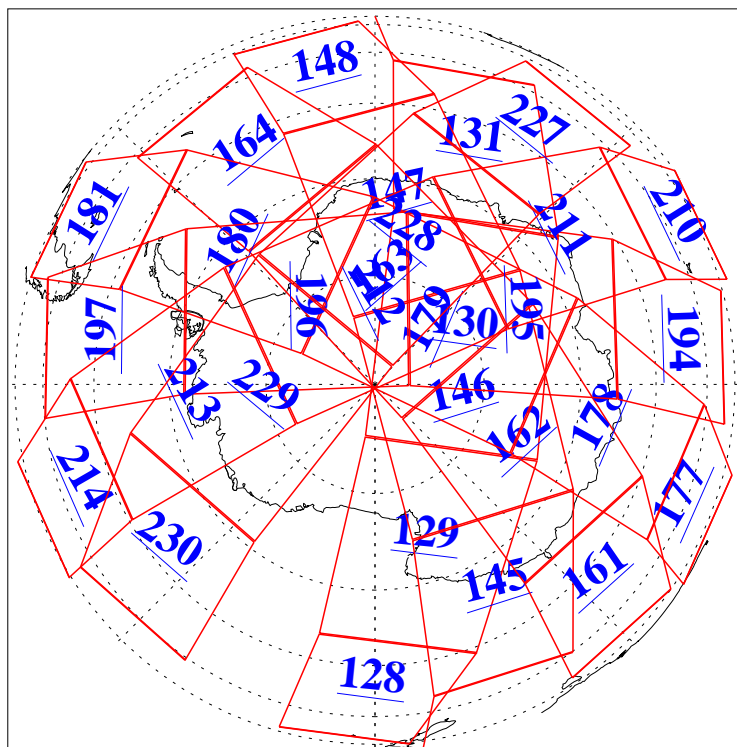

L1B Availability
AMSU Granules: 240
HSB Granules: 0
AIRS Granules: 240

26 Jan 2011
DoY 26
Aqua Day 3189
Granules: 1 to 120

Granules: 121 to 240

Legend: AMSU Available, HSB Available, AIRS Available

L1B Availability
AMSU Granules: 240
HSB Granules: 0
AIRS Granules: 240

26 Jan 2011
DoY 26
Aqua Day 3189
Ascending Granules

Descending Granules

Legend: AMSU Available, HSB Available, AIRS Available

L1B Availability
 AMSU Granules: 240
 HSB Granules: 0
 AIRS Granules: 240

26 Jan 2011
 DoY 26
 Aqua Day 3189

Northern Hemisphere Granules

Southern Hemisphere Granules

Legend: AMSU Available, HSB Available, AIRS Available