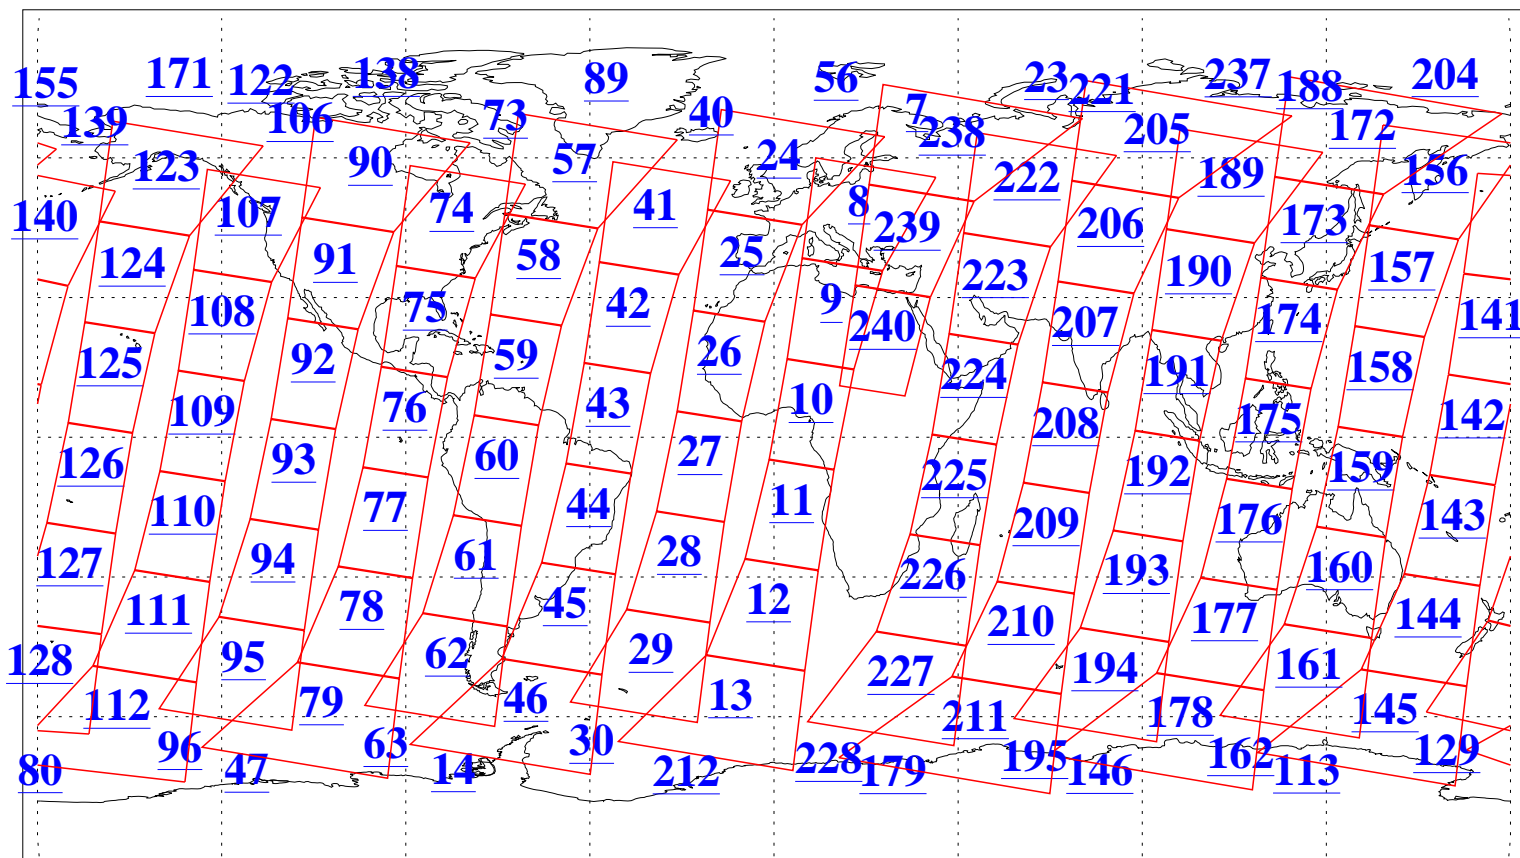

L1B Availability
AMSU Granules: 240
HSB Granules: 0
AIRS Granules: 240

26 Jan 2011
DoY 26
Aqua Day 3189
Granules: 1 to 120

Granules: 121 to 240

Legend: AMSU Available, HSB Available, AIRS Available

L1B Availability
AMSU Granules: 240
HSB Granules: 0
AIRS Granules: 240

26 Jan 2011
DoY 26
Aqua Day 3189
Ascending Granules

Descending Granules

Legend: AMSU Available, HSB Available, AIRS Available

L1B Availability
 AMSU Granules: 240
 HSB Granules: 0
 AIRS Granules: 240

26 Jan 2011
 DoY 26
 Aqua Day 3189

Northern Hemisphere Granules

Southern Hemisphere Granules

Legend: AMSU Available, HSB Available, AIRS Available