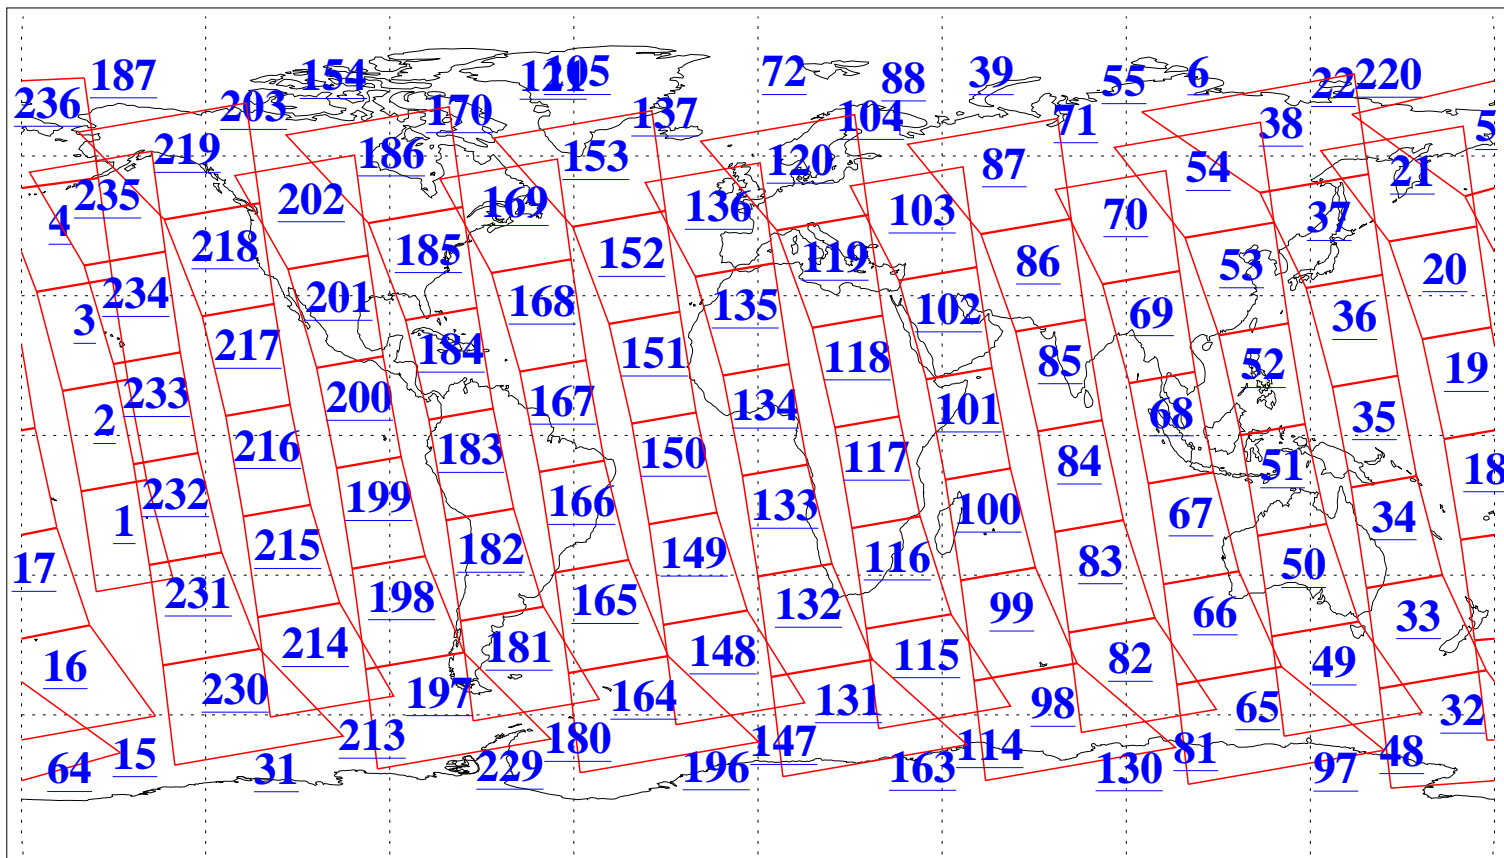

L1B Availability
AMSU Granules: 240
HSB Granules: 0
AIRS Granules: 240

26 Jan 2011
DoY 26
Aqua Day 3189
Granules: 1 to 120

Granules: 121 to 240

Legend: AMSU Available, HSB Available, AIRS Available

L1B Availability
AMSU Granules: 240
HSB Granules: 0
AIRS Granules: 240

26 Jan 2011
DoY 26
Aqua Day 3189
Ascending Granules

Descending Granules

Legend: AMSU Available, HSB Available, AIRS Available

L1B Availability
 AMSU Granules: 240
 HSB Granules: 0
 AIRS Granules: 240

26 Jan 2011
 DoY 26
 Aqua Day 3189

Northern Hemisphere Granules

Southern Hemisphere Granules

Legend: AMSU Available, HSB Available, AIRS Available