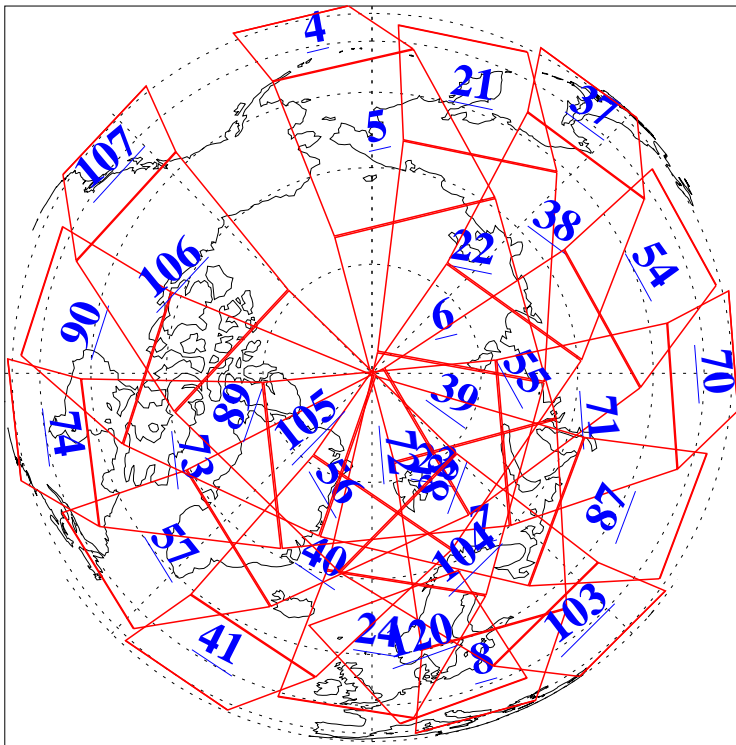

L1B Availability
AMSU Granules: 240
HSB Granules: 0
AIRS Granules: 240

26 Jan 2011
DoY 26
Aqua Day 3189
Granules: 1 to 120

Granules: 121 to 240

Legend: AMSU Available, HSB Available, AIRS Available

L1B Availability
AMSU Granules: 240
HSB Granules: 0
AIRS Granules: 240

26 Jan 2011
DoY 26
Aqua Day 3189
Ascending Granules

Descending Granules

Legend: AMSU Available, HSB Available, AIRS Available

L1B Availability
 AMSU Granules: 240
 HSB Granules: 0
 AIRS Granules: 240

26 Jan 2011
 DoY 26
 Aqua Day 3189

Northern Hemisphere Granules

Southern Hemisphere Granules

Legend: AMSU Available, HSB Available, AIRS Available