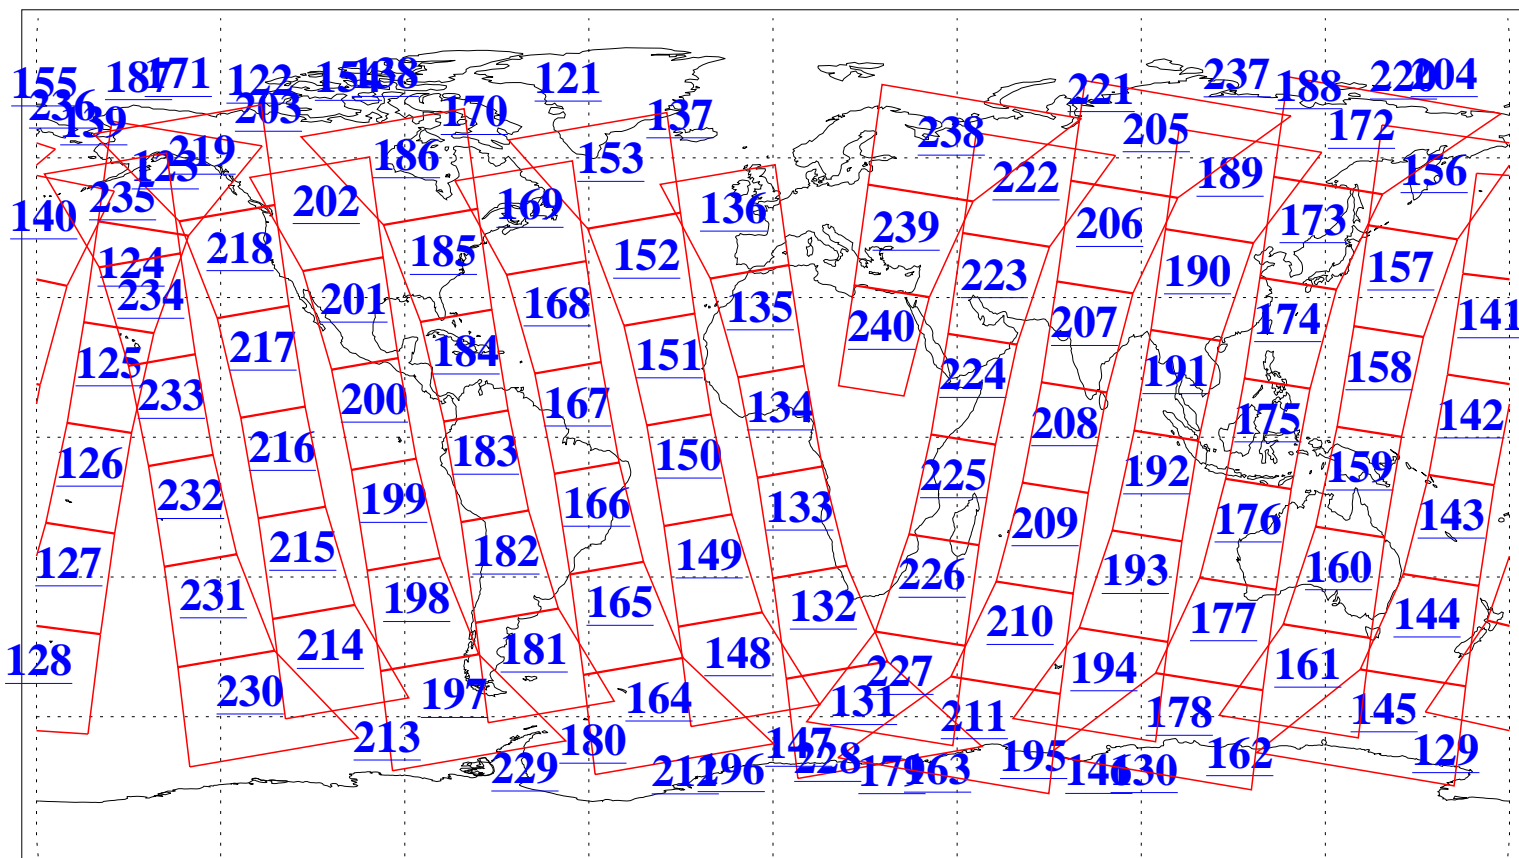

L1B Availability
AMSU Granules: 240
HSB Granules: 0
AIRS Granules: 240

26 Jan 2011
DoY 26
Aqua Day 3189
Granules: 1 to 120

Granules: 121 to 240

Legend: AMSU Available, HSB Available, AIRS Available

L1B Availability
AMSU Granules: 240
HSB Granules: 0
AIRS Granules: 240

26 Jan 2011
DoY 26
Aqua Day 3189
Ascending Granules

Descending Granules

Legend: AMSU Available, HSB Available, AIRS Available

L1B Availability
 AMSU Granules: 240
 HSB Granules: 0
 AIRS Granules: 240

26 Jan 2011
 DoY 26
 Aqua Day 3189