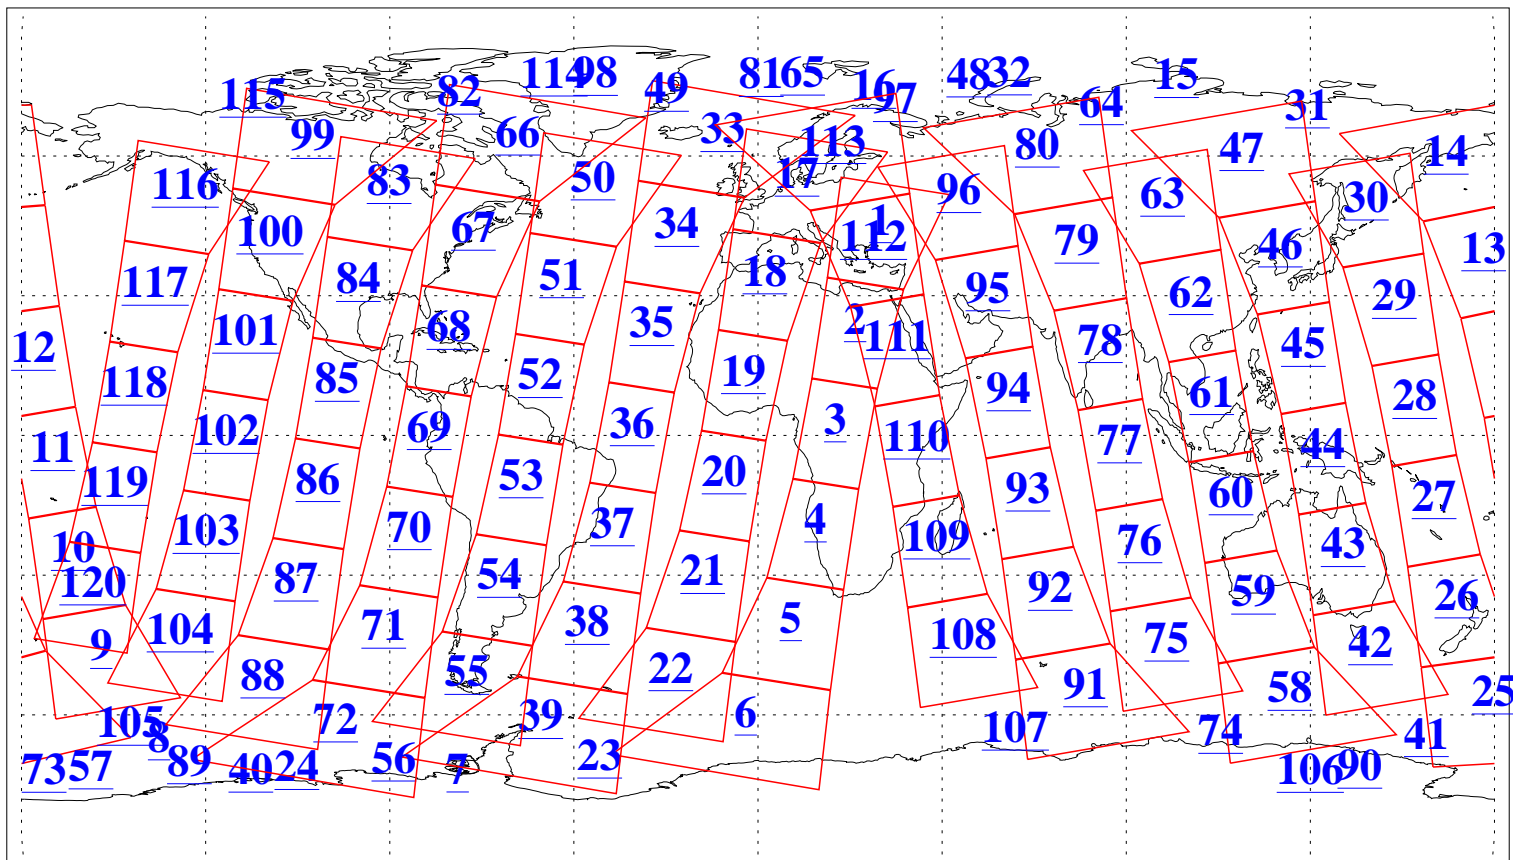

L1B Availability
AMSU Granules: 240
HSB Granules: 0
AIRS Granules: 240

25 Jan 2011
DoY 25
Aqua Day 3188
Granules: 1 to 120

Granules: 121 to 240

Legend: AMSU Available, HSB Available, AIRS Available

L1B Availability
AMSU Granules: 240
HSB Granules: 0
AIRS Granules: 240

25 Jan 2011
DoY 25
Aqua Day 3188

Ascending Granules

Descending Granules

Legend: AMSU Available, HSB Available, AIRS Available

L1B Availability
 AMSU Granules: 240
 HSB Granules: 0
 AIRS Granules: 240

25 Jan 2011
 DoY 25
 Aqua Day 3188

Northern Hemisphere Granules

Southern Hemisphere Granules

Legend: AMSU Available, HSB Available, AIRS Available