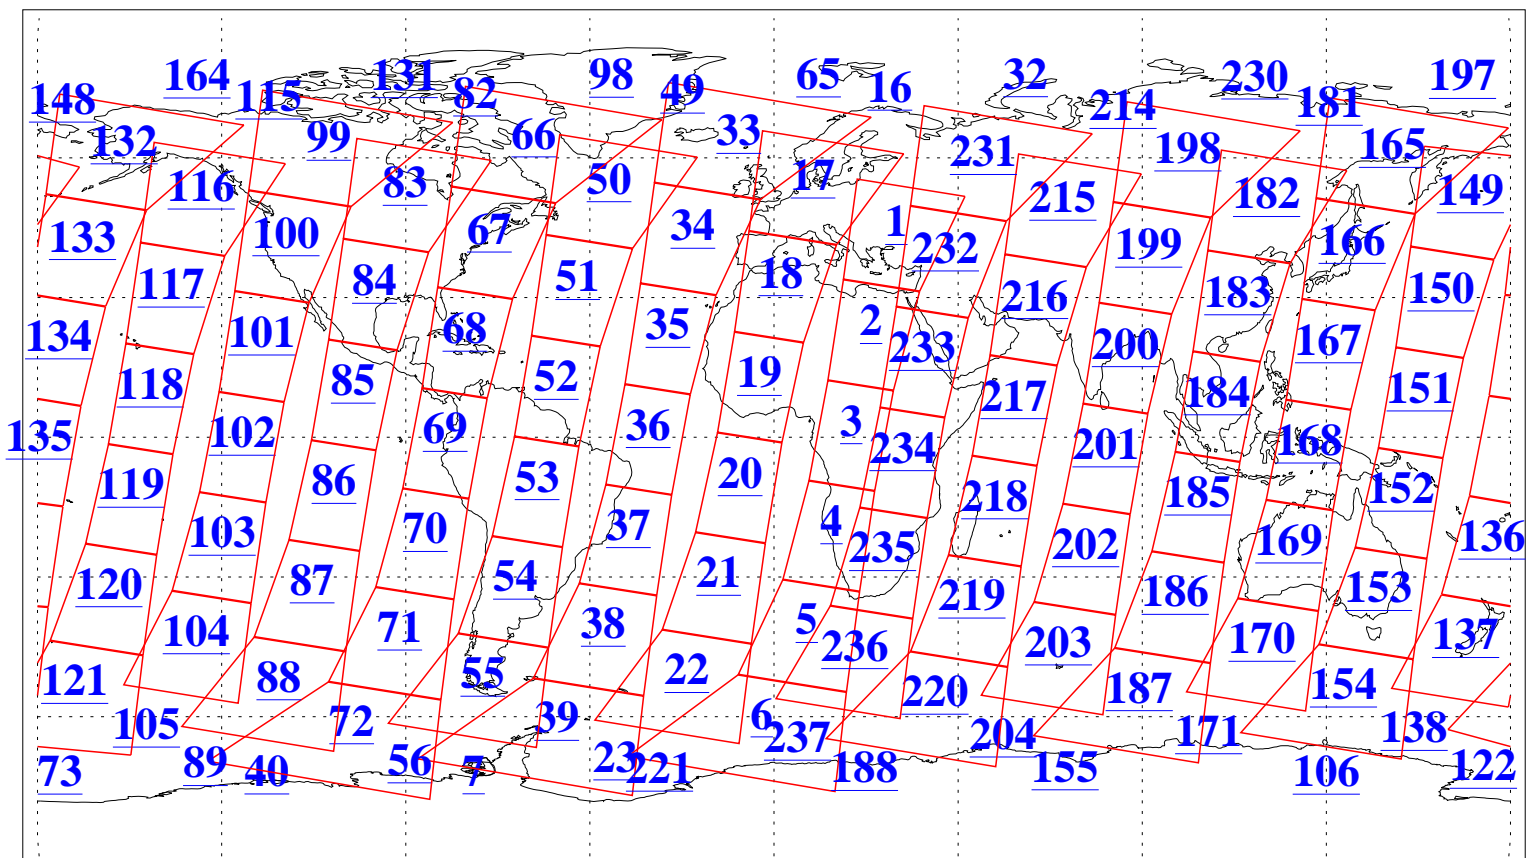

L1B Availability
AMSU Granules: 240
HSB Granules: 0
AIRS Granules: 240

25 Jan 2011
DoY 25
Aqua Day 3188
Granules: 1 to 120

Granules: 121 to 240

Legend: AMSU Available, HSB Available, AIRS Available

L1B Availability
AMSU Granules: 240
HSB Granules: 0
AIRS Granules: 240

25 Jan 2011
DoY 25
Aqua Day 3188

Ascending Granules

Descending Granules

Legend: AMSU Available, HSB Available, AIRS Available

L1B Availability
 AMSU Granules: 240
 HSB Granules: 0
 AIRS Granules: 240

25 Jan 2011
 DoY 25
 Aqua Day 3188

Northern Hemisphere Granules

Southern Hemisphere Granules

Legend: AMSU Available, HSB Available, AIRS Available