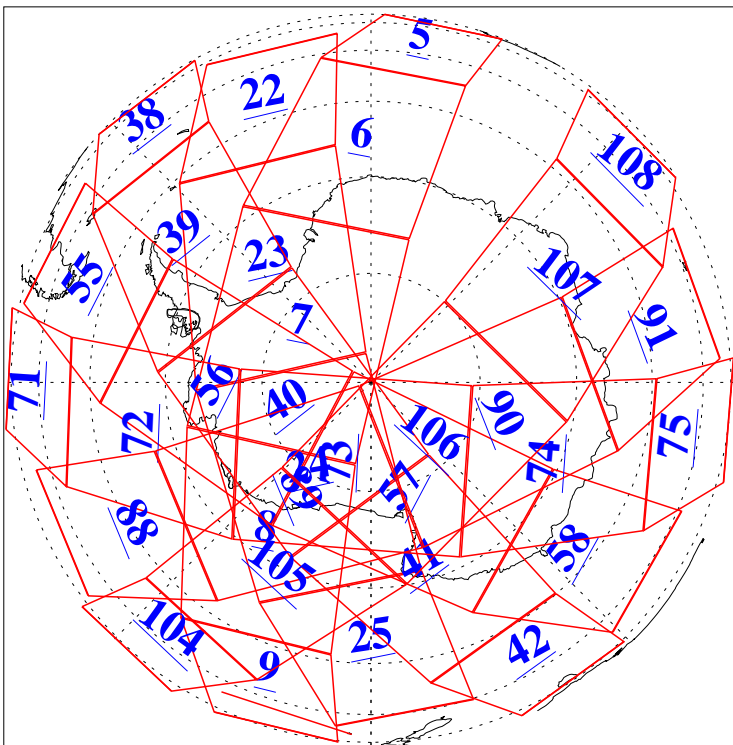

L1B Availability
AMSU Granules: 240
HSB Granules: 0
AIRS Granules: 240

25 Jan 2011
DoY 25
Aqua Day 3188
Granules: 1 to 120

Granules: 121 to 240

Legend: AMSU Available, HSB Available, AIRS Available

L1B Availability
AMSU Granules: 240
HSB Granules: 0
AIRS Granules: 240

25 Jan 2011
DoY 25
Aqua Day 3188

Ascending Granules

Descending Granules

Legend: AMSU Available, HSB Available, AIRS Available

L1B Availability
 AMSU Granules: 240
 HSB Granules: 0
 AIRS Granules: 240

25 Jan 2011
 DoY 25
 Aqua Day 3188

Northern Hemisphere Granules

Southern Hemisphere Granules

Legend: AMSU Available, HSB Available, AIRS Available