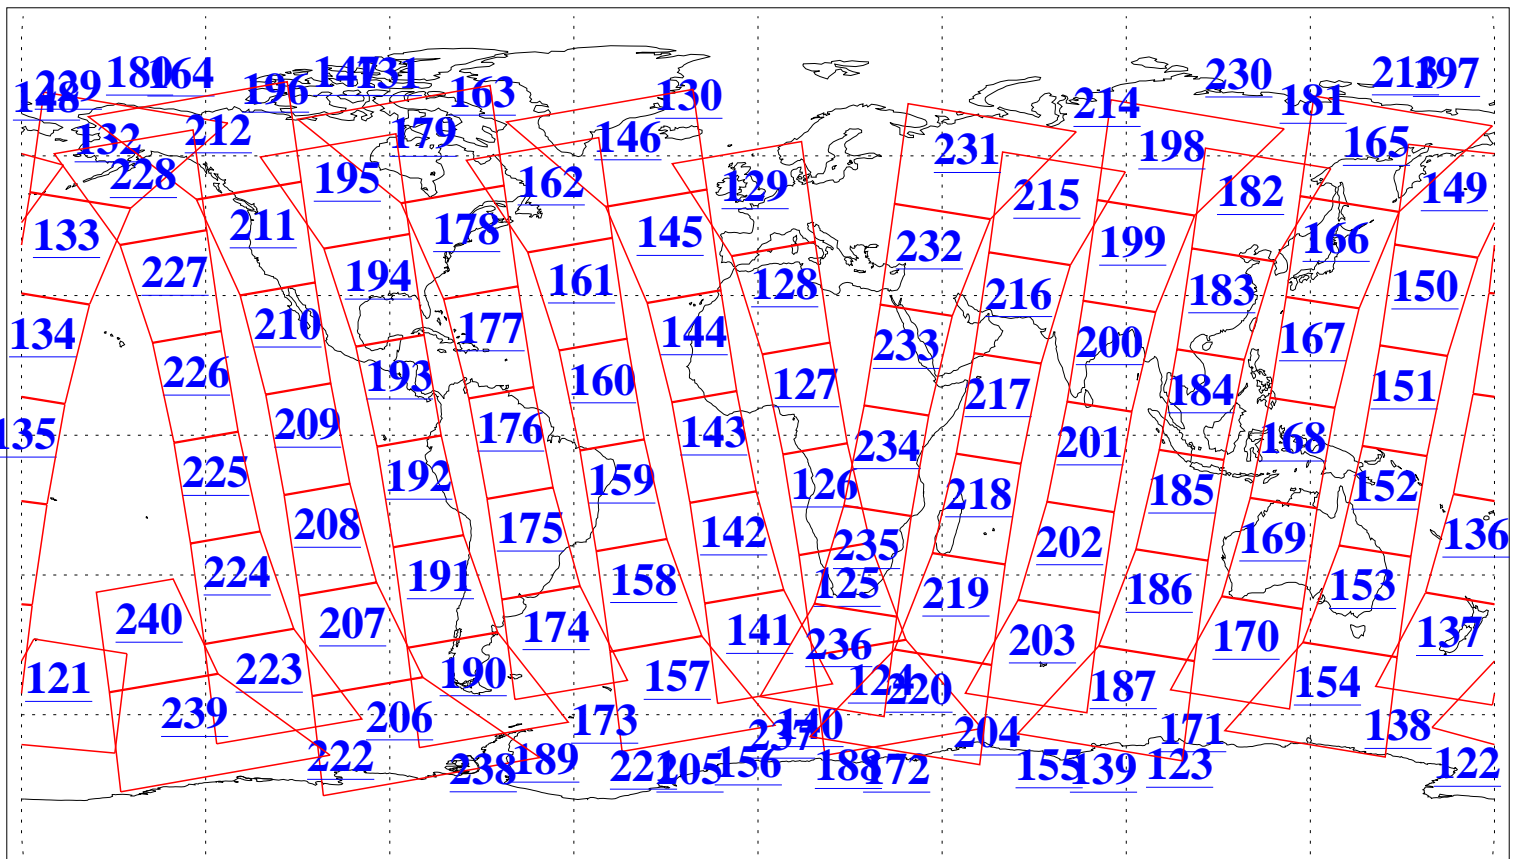

L1B Availability
AMSU Granules: 240
HSB Granules: 0
AIRS Granules: 240

25 Jan 2011
DoY 25
Aqua Day 3188
Granules: 1 to 120

Granules: 121 to 240

Legend: AMSU Available, HSB Available, AIRS Available

L1B Availability
AMSU Granules: 240
HSB Granules: 0
AIRS Granules: 240

25 Jan 2011
DoY 25
Aqua Day 3188

Ascending Granules

Descending Granules

Legend: AMSU Available, HSB Available, AIRS Available

L1B Availability
 AMSU Granules: 240
 HSB Granules: 0
 AIRS Granules: 240

25 Jan 2011
 DoY 25
 Aqua Day 3188

Northern Hemisphere Granules

Southern Hemisphere Granules

Legend: AMSU Available, HSB Available, AIRS Available