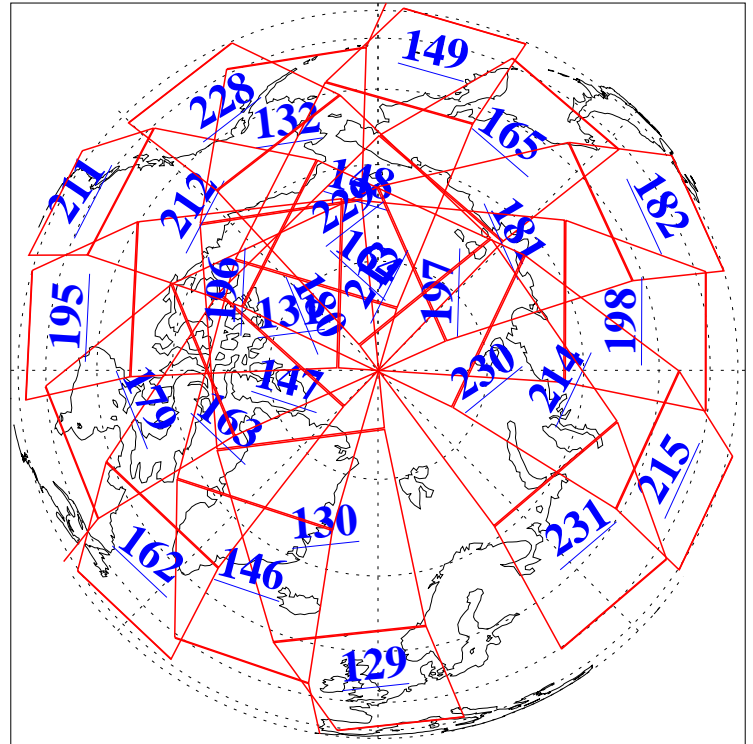

L1B Availability
AMSU Granules: 240
HSB Granules: 0
AIRS Granules: 240

25 Jan 2011
DoY 25
Aqua Day 3188
Granules: 1 to 120

Granules: 121 to 240

Legend: AMSU Available, HSB Available, AIRS Available

L1B Availability
AMSU Granules: 240
HSB Granules: 0
AIRS Granules: 240

25 Jan 2011
DoY 25
Aqua Day 3188

Ascending Granules

Descending Granules

Legend: AMSU Available, HSB Available, AIRS Available

L1B Availability
 AMSU Granules: 240
 HSB Granules: 0
 AIRS Granules: 240

25 Jan 2011
 DoY 25
 Aqua Day 3188

Northern Hemisphere Granules

Southern Hemisphere Granules

Legend: AMSU Available, HSB Available, AIRS Available