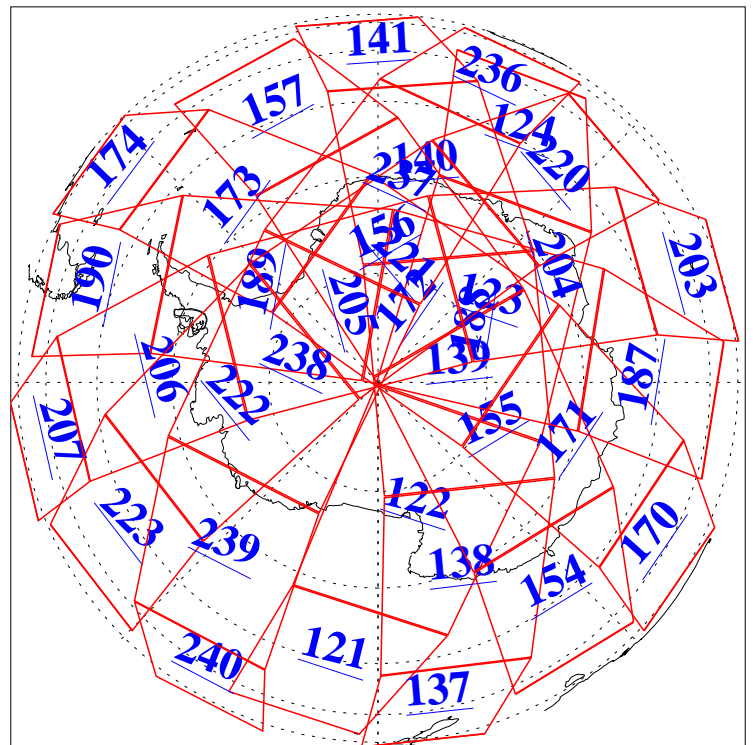

L1B Availability
AMSU Granules: 240
HSB Granules: 0
AIRS Granules: 240

25 Jan 2011
DoY 25
Aqua Day 3188
Granules: 1 to 120

Granules: 121 to 240

Legend: AMSU Available, HSB Available, AIRS Available

L1B Availability
AMSU Granules: 240
HSB Granules: 0
AIRS Granules: 240

25 Jan 2011
DoY 25
Aqua Day 3188

Ascending Granules

Descending Granules

Legend: AMSU Available, HSB Available, AIRS Available

L1B Availability
 AMSU Granules: 240
 HSB Granules: 0
 AIRS Granules: 240

25 Jan 2011
 DoY 25
 Aqua Day 3188

Northern Hemisphere Granules

Southern Hemisphere Granules

Legend: AMSU Available, HSB Available, AIRS Available