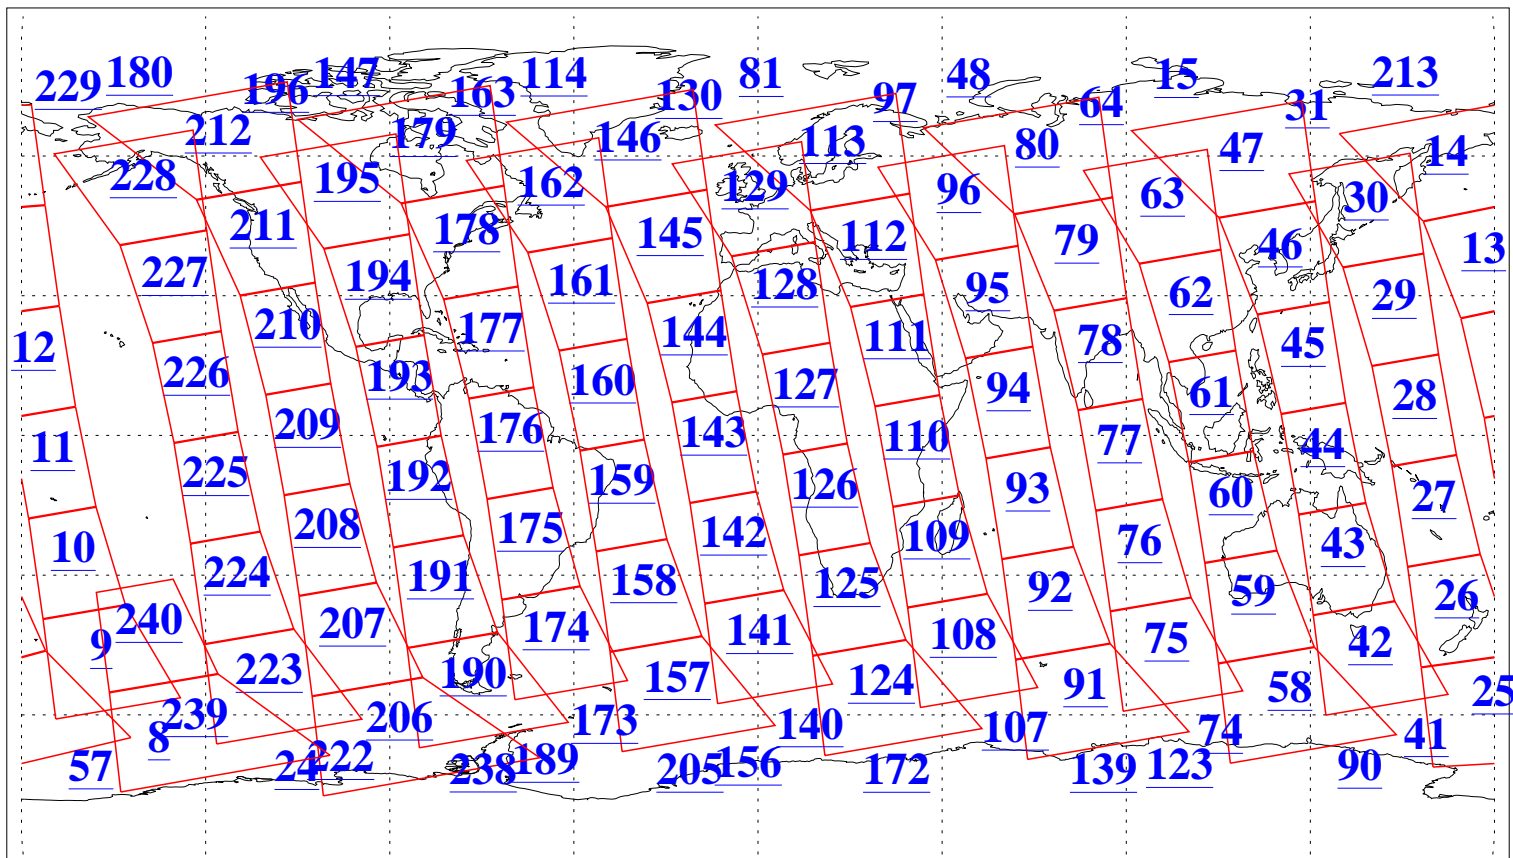

L1B Availability
AMSU Granules: 240
HSB Granules: 0
AIRS Granules: 240

25 Jan 2011
DoY 25
Aqua Day 3188
Granules: 1 to 120

Granules: 121 to 240

Legend: AMSU Available, HSB Available, AIRS Available

L1B Availability
AMSU Granules: 240
HSB Granules: 0
AIRS Granules: 240

25 Jan 2011
DoY 25
Aqua Day 3188

Ascending Granules

Descending Granules

Legend: AMSU Available, HSB Available, AIRS Available

L1B Availability
 AMSU Granules: 240
 HSB Granules: 0
 AIRS Granules: 240

25 Jan 2011
 DoY 25
 Aqua Day 3188

Northern Hemisphere Granules

Southern Hemisphere Granules

Legend: AMSU Available, HSB Available, AIRS Available