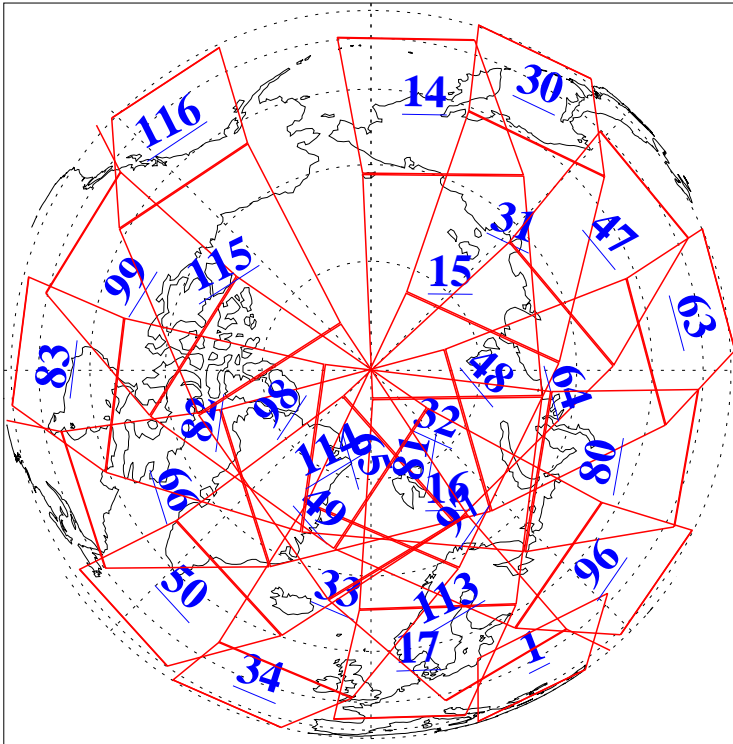

L1B Availability
AMSU Granules: 240
HSB Granules: 0
AIRS Granules: 240

25 Jan 2011
DoY 25
Aqua Day 3188
Granules: 1 to 120

Granules: 121 to 240

Legend: AMSU Available, HSB Available, AIRS Available

L1B Availability
AMSU Granules: 240
HSB Granules: 0
AIRS Granules: 240

25 Jan 2011
DoY 25
Aqua Day 3188

Ascending Granules

Descending Granules

Legend: AMSU Available, HSB Available, AIRS Available

L1B Availability
 AMSU Granules: 240
 HSB Granules: 0
 AIRS Granules: 240

25 Jan 2011
 DoY 25
 Aqua Day 3188

Northern Hemisphere Granules

Southern Hemisphere Granules

Legend: AMSU Available, HSB Available, AIRS Available