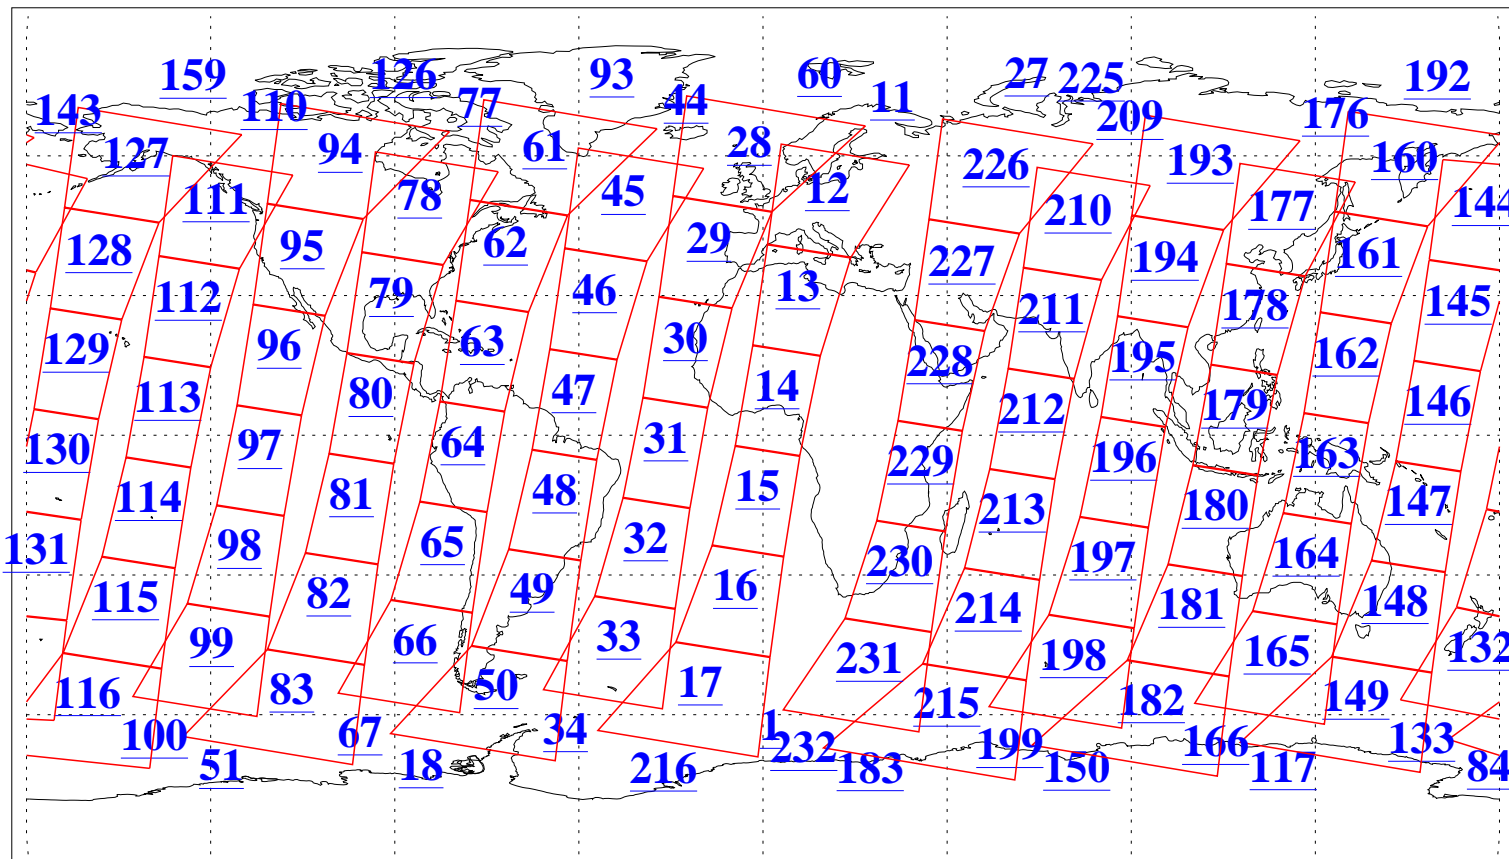

L1B Availability
AMSU Granules: 240
HSB Granules: 0
AIRS Granules: 240

22 Jan 2011
DoY 22
Aqua Day 3185
Granules: 1 to 120

Granules: 121 to 240

Legend: AMSU Available, HSB Available, AIRS Available

L1B Availability
AMSU Granules: 240
HSB Granules: 0
AIRS Granules: 240

22 Jan 2011
DoY 22
Aqua Day 3185
Ascending Granules

Descending Granules

Legend: AMSU Available, HSB Available, AIRS Available

L1B Availability
 AMSU Granules: 240
 HSB Granules: 0
 AIRS Granules: 240

22 Jan 2011
 DoY 22
 Aqua Day 3185

Northern Hemisphere Granules

Southern Hemisphere Granules

Legend: AMSU Available, HSB Available, AIRS Available