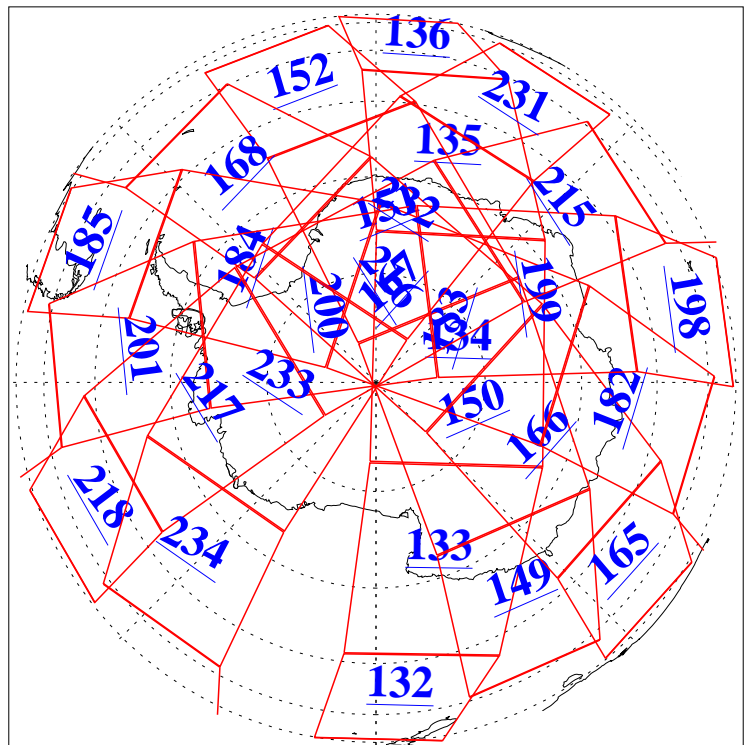

22 Jan 2011
DoY 22
Aqua Day 3185
Ascending Granules

Descending Granules

Legend: AMSU Available, HSB Available, AIRS Available

L1B Availability
 AMSU Granules: 240
 HSB Granules: 0
 AIRS Granules: 240

22 Jan 2011
 DoY 22
 Aqua Day 3185

Northern Hemisphere Granules

Southern Hemisphere Granules

Legend: AMSU Available, HSB Available, AIRS Available