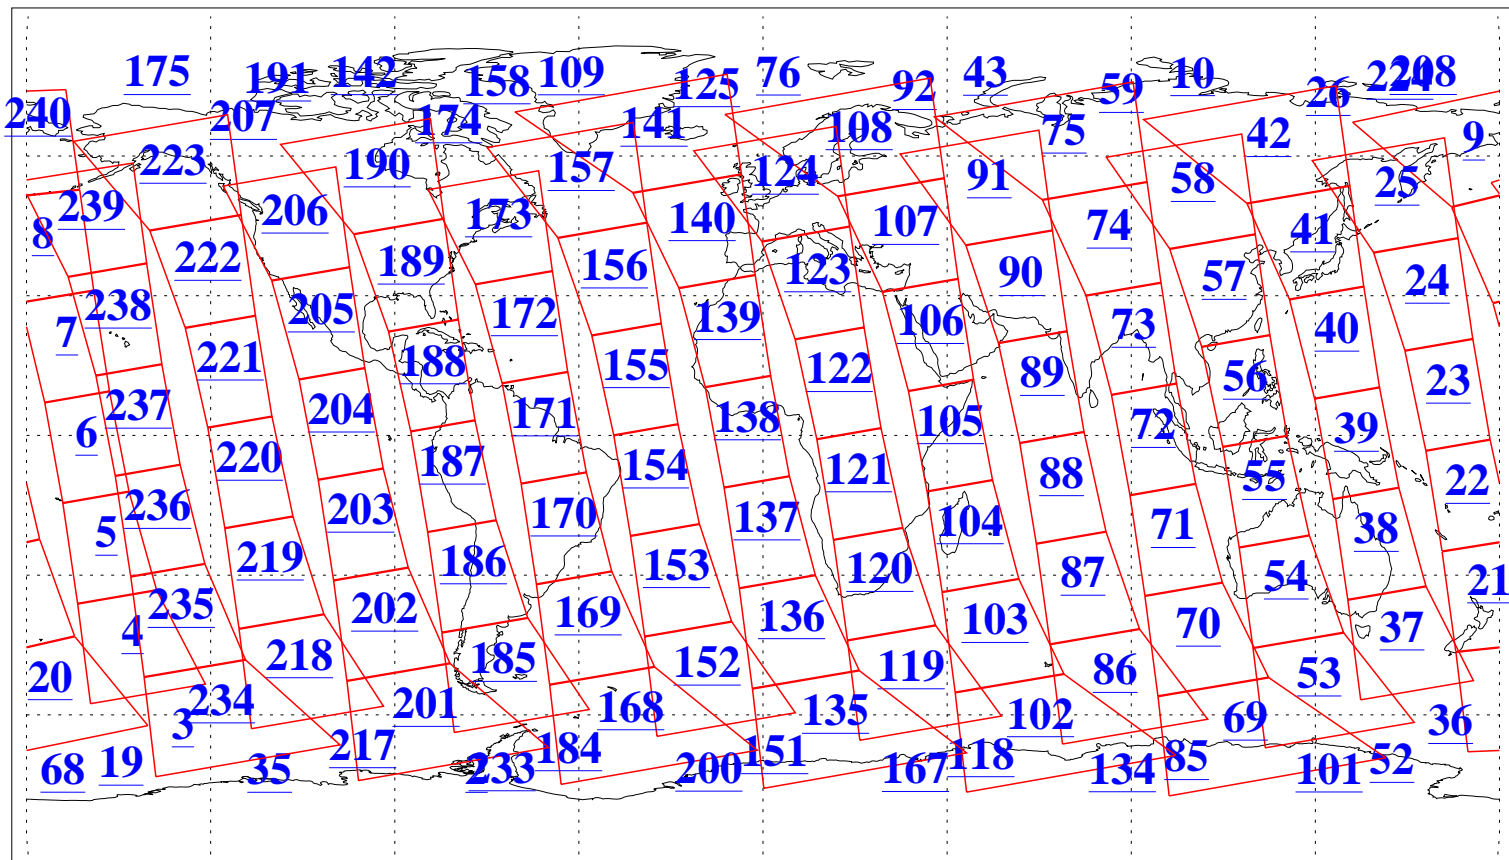

L1B Availability
AMSU Granules: 240
HSB Granules: 0
AIRS Granules: 240

22 Jan 2011
DoY 22
Aqua Day 3185
Granules: 1 to 120

Granules: 121 to 240

Legend: AMSU Available, HSB Available, AIRS Available

L1B Availability
AMSU Granules: 240
HSB Granules: 0
AIRS Granules: 240

22 Jan 2011
DoY 22
Aqua Day 3185
Ascending Granules

Descending Granules

Legend: AMSU Available, HSB Available, AIRS Available

L1B Availability
 AMSU Granules: 240
 HSB Granules: 0
 AIRS Granules: 240

22 Jan 2011
 DoY 22
 Aqua Day 3185

Northern Hemisphere Granules

Southern Hemisphere Granules

Legend: AMSU Available, HSB Available, AIRS Available