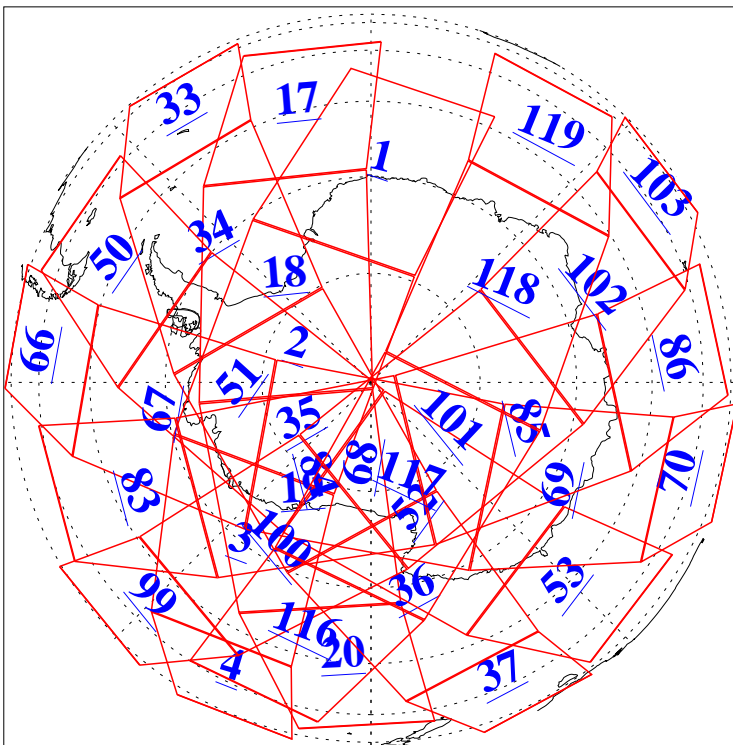

L1B Availability
AMSU Granules: 240
HSB Granules: 0
AIRS Granules: 240

22 Jan 2011
DoY 22
Aqua Day 3185
Granules: 1 to 120

Granules: 121 to 240

Legend: AMSU Available, HSB Available, AIRS Available

L1B Availability
AMSU Granules: 240
HSB Granules: 0
AIRS Granules: 240

22 Jan 2011
DoY 22
Aqua Day 3185
Ascending Granules

Descending Granules

Legend: AMSU Available, HSB Available, AIRS Available

L1B Availability
 AMSU Granules: 240
 HSB Granules: 0
 AIRS Granules: 240

22 Jan 2011
 DoY 22
 Aqua Day 3185

Northern Hemisphere Granules

Southern Hemisphere Granules

Legend: AMSU Available, HSB Available, AIRS Available