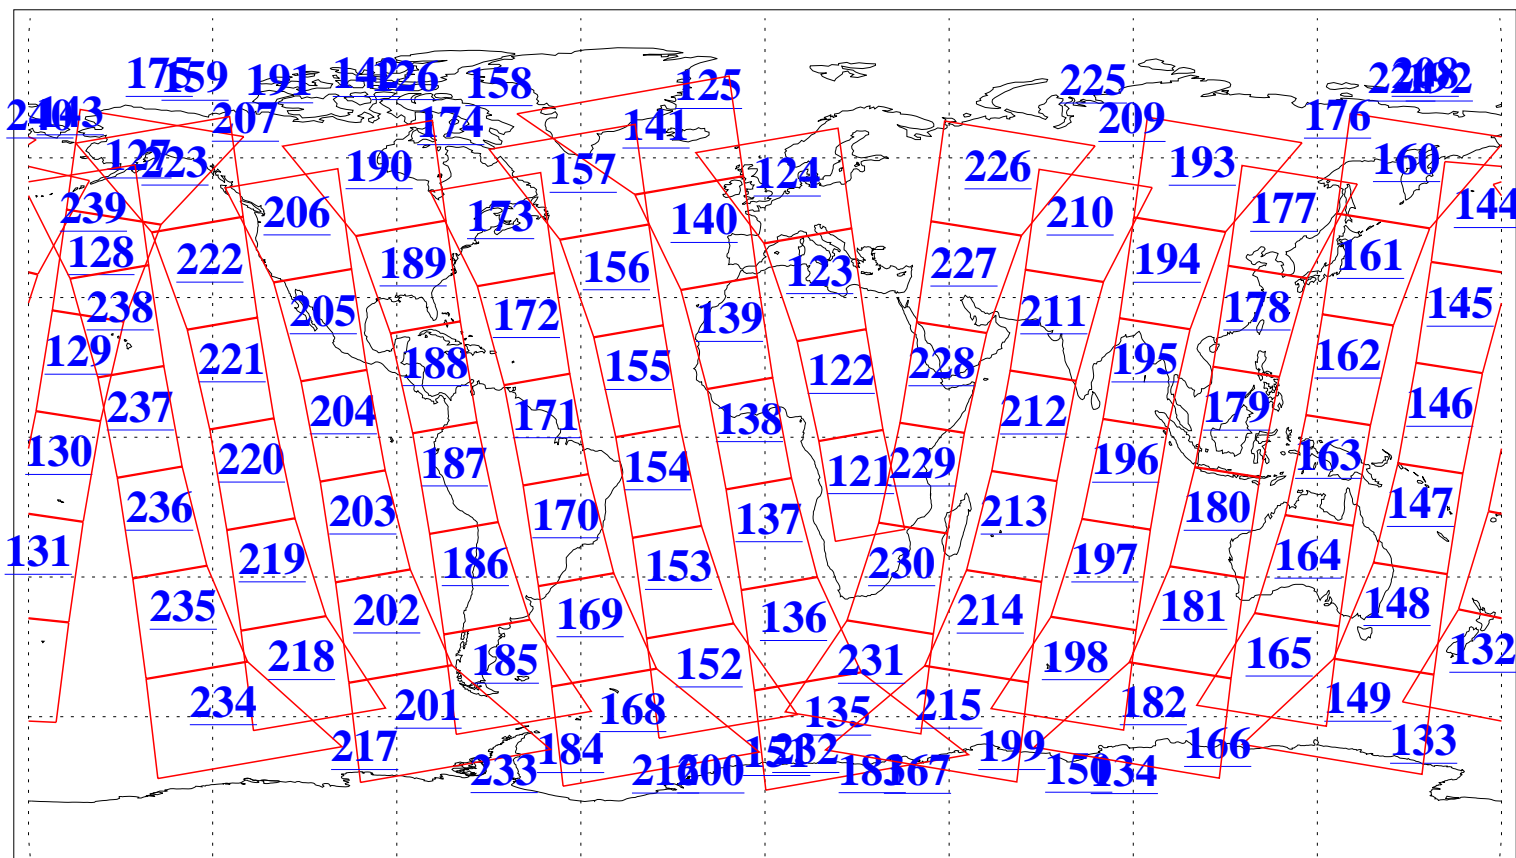

L1B Availability
AMSU Granules: 240
HSB Granules: 0
AIRS Granules: 240

22 Jan 2011
DoY 22
Aqua Day 3185
Granules: 1 to 120

Granules: 121 to 240

Legend: AMSU Available, HSB Available, AIRS Available

L1B Availability
AMSU Granules: 240
HSB Granules: 0
AIRS Granules: 240

22 Jan 2011
DoY 22
Aqua Day 3185
Ascending Granules

Descending Granules

Legend: AMSU Available, HSB Available, AIRS Available

L1B Availability
 AMSU Granules: 240
 HSB Granules: 0
 AIRS Granules: 240

22 Jan 2011
 DoY 22
 Aqua Day 3185

Northern Hemisphere Granules

Southern Hemisphere Granules

Legend: AMSU Available, HSB Available, AIRS Available