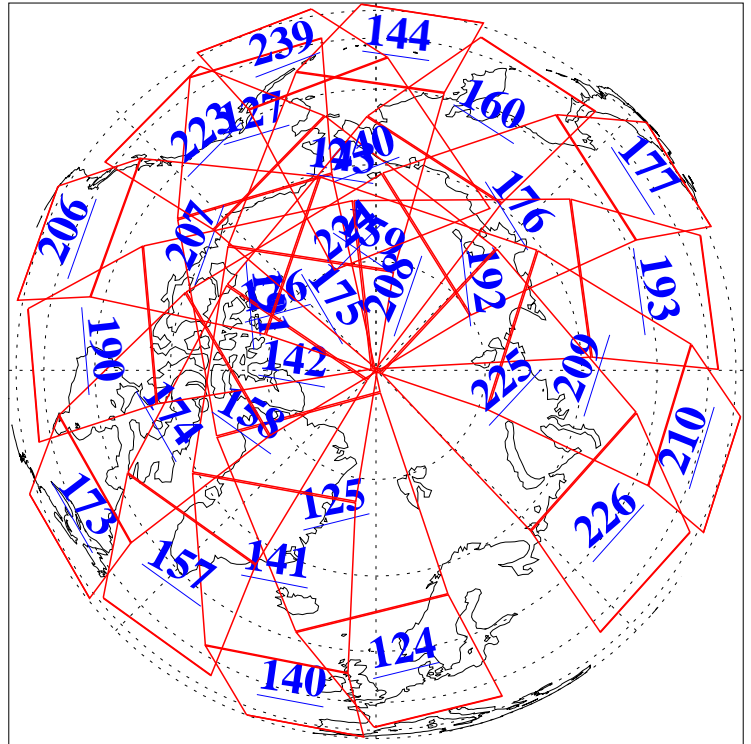

22 Jan 2011
DoY 22
Aqua Day 3185
Ascending Granules

Descending Granules

Legend: AMSU Available, HSB Available, AIRS Available

L1B Availability
 AMSU Granules: 240
 HSB Granules: 0
 AIRS Granules: 240

22 Jan 2011
 DoY 22
 Aqua Day 3185

Northern Hemisphere Granules

Southern Hemisphere Granules

Legend: AMSU Available, HSB Available, AIRS Available