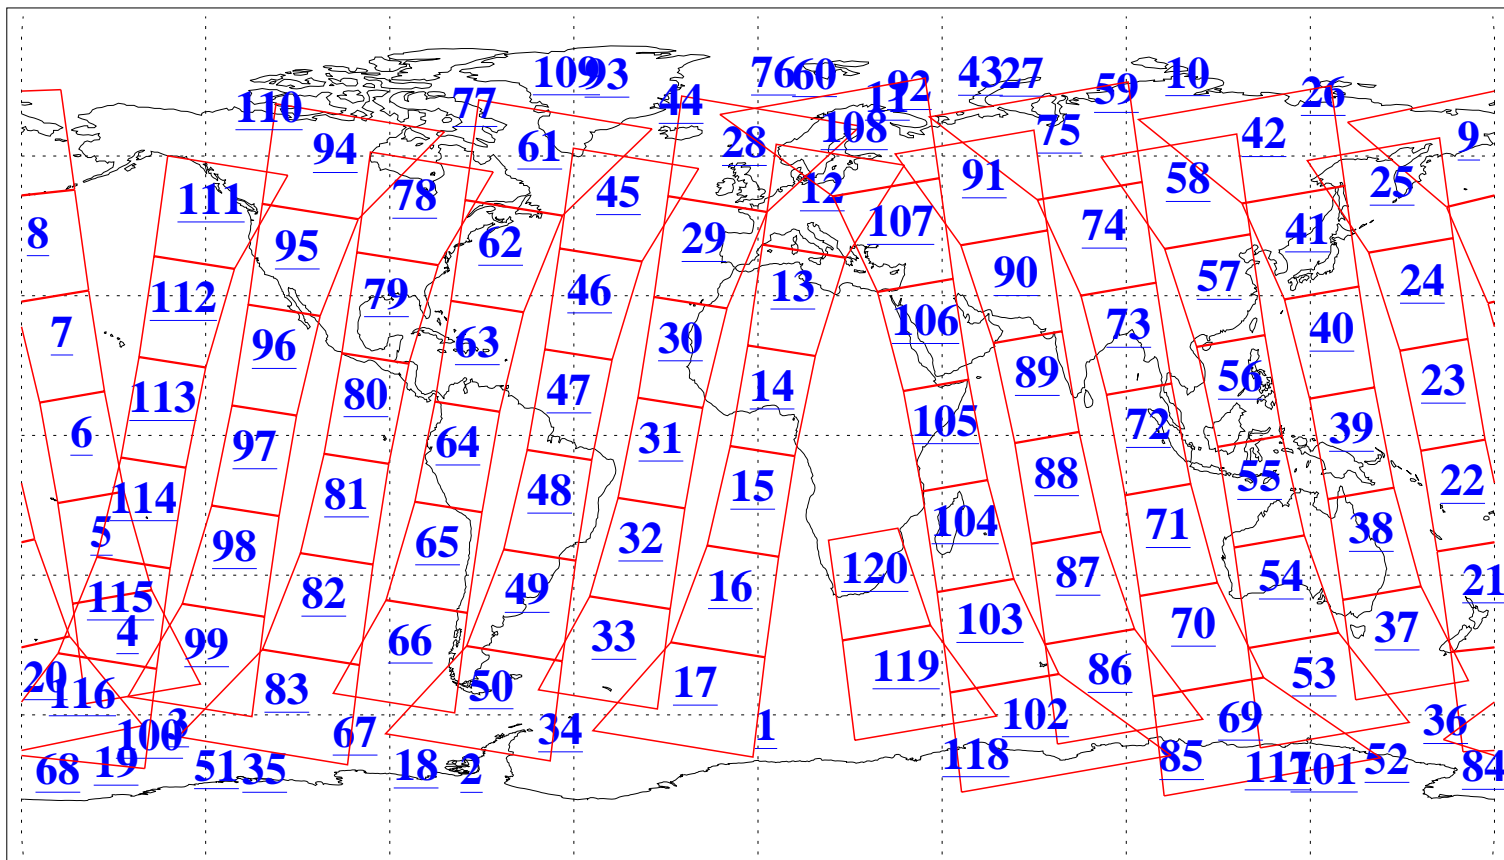

L1B Availability
AMSU Granules: 240
HSB Granules: 0
AIRS Granules: 240

22 Jan 2011
DoY 22
Aqua Day 3185
Granules: 1 to 120

Granules: 121 to 240

Legend: AMSU Available, HSB Available, AIRS Available

L1B Availability
AMSU Granules: 240
HSB Granules: 0
AIRS Granules: 240

22 Jan 2011
DoY 22
Aqua Day 3185
Ascending Granules

Descending Granules

Legend: AMSU Available, HSB Available, AIRS Available

L1B Availability
 AMSU Granules: 240
 HSB Granules: 0
 AIRS Granules: 240

22 Jan 2011
 DoY 22
 Aqua Day 3185

Northern Hemisphere Granules

Southern Hemisphere Granules

Legend: AMSU Available, HSB Available, AIRS Available