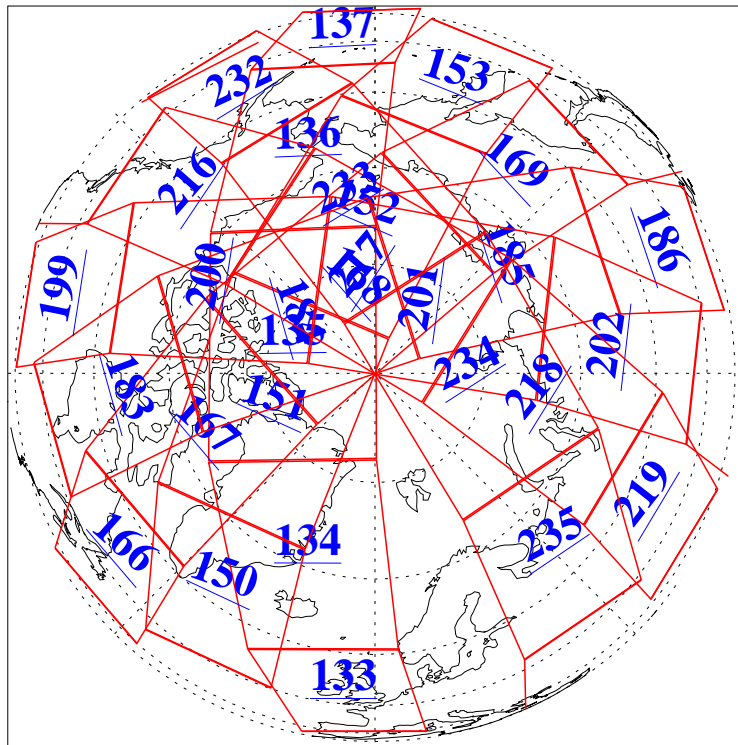

L1B Availability  
AMSU Granules: 240  
HSB Granules: 0  
AIRS Granules: 240

21 Jan 2011  
DoY 21  
Aqua Day 3184  
Ascending Granules

Descending Granules

Legend: AMSU Available, HSB Available, AIRS Available

L1B Availability  
 AMSU Granules: 240  
 HSB Granules: 0  
 AIRS Granules: 240

21 Jan 2011  
 DoY 21  
 Aqua Day 3184

Northern Hemisphere Granules

Southern Hemisphere Granules

Legend: AMSU Available, HSB Available, AIRS Available