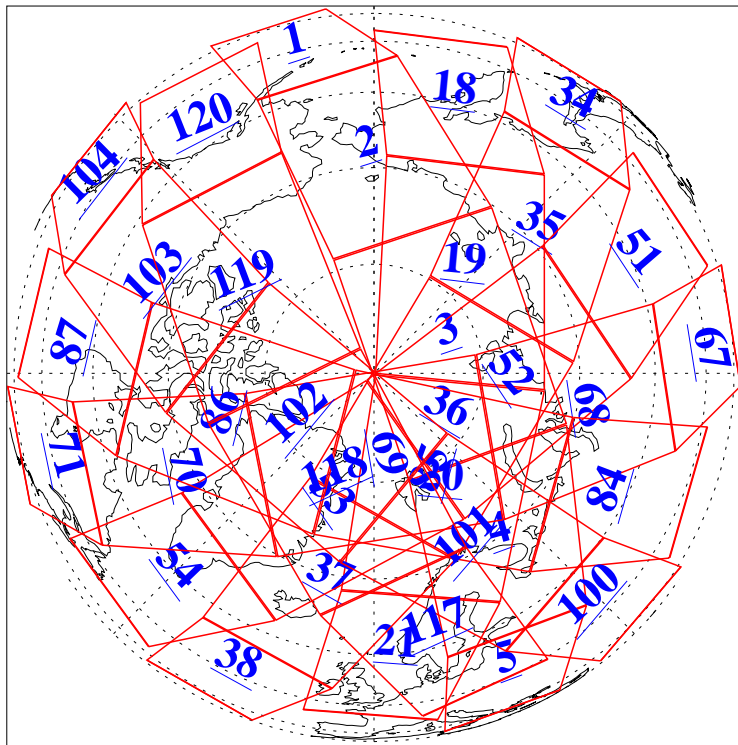

L1B Availability  
AMSU Granules: 240  
HSB Granules: 0  
AIRS Granules: 240

21 Jan 2011  
DoY 21  
Aqua Day 3184  
Granules: 1 to 120

Granules: 121 to 240

Legend: AMSU Available, HSB Available, AIRS Available

L1B Availability  
AMSU Granules: 240  
HSB Granules: 0  
AIRS Granules: 240

21 Jan 2011  
DoY 21  
Aqua Day 3184  
Ascending Granules

Descending Granules

Legend: AMSU Available, HSB Available, AIRS Available

L1B Availability  
 AMSU Granules: 240  
 HSB Granules: 0  
 AIRS Granules: 240

21 Jan 2011  
 DoY 21  
 Aqua Day 3184

Northern Hemisphere Granules

Southern Hemisphere Granules

Legend: AMSU Available, HSB Available, AIRS Available