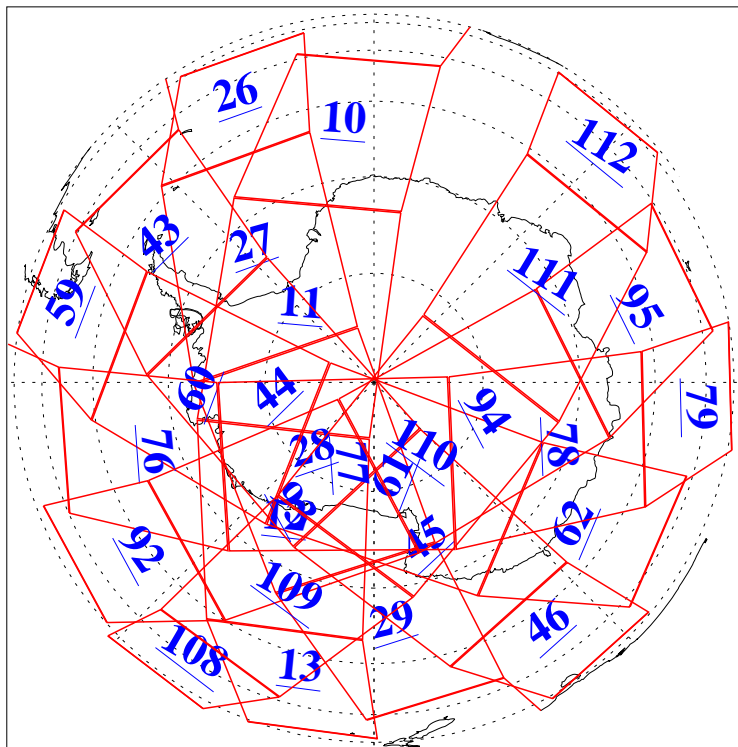

L1B Availability  
AMSU Granules: 240  
HSB Granules: 0  
AIRS Granules: 240

21 Jan 2011  
DoY 21  
Aqua Day 3184  
Granules: 1 to 120

Granules: 121 to 240

Legend: AMSU Available, HSB Available, AIRS Available

L1B Availability  
AMSU Granules: 240  
HSB Granules: 0  
AIRS Granules: 240

21 Jan 2011  
DoY 21  
Aqua Day 3184  
Ascending Granules

Descending Granules

Legend: AMSU Available, HSB Available, AIRS Available

L1B Availability  
 AMSU Granules: 240  
 HSB Granules: 0  
 AIRS Granules: 240

21 Jan 2011  
 DoY 21  
 Aqua Day 3184

Northern Hemisphere Granules

Southern Hemisphere Granules

Legend: AMSU Available, HSB Available, AIRS Available