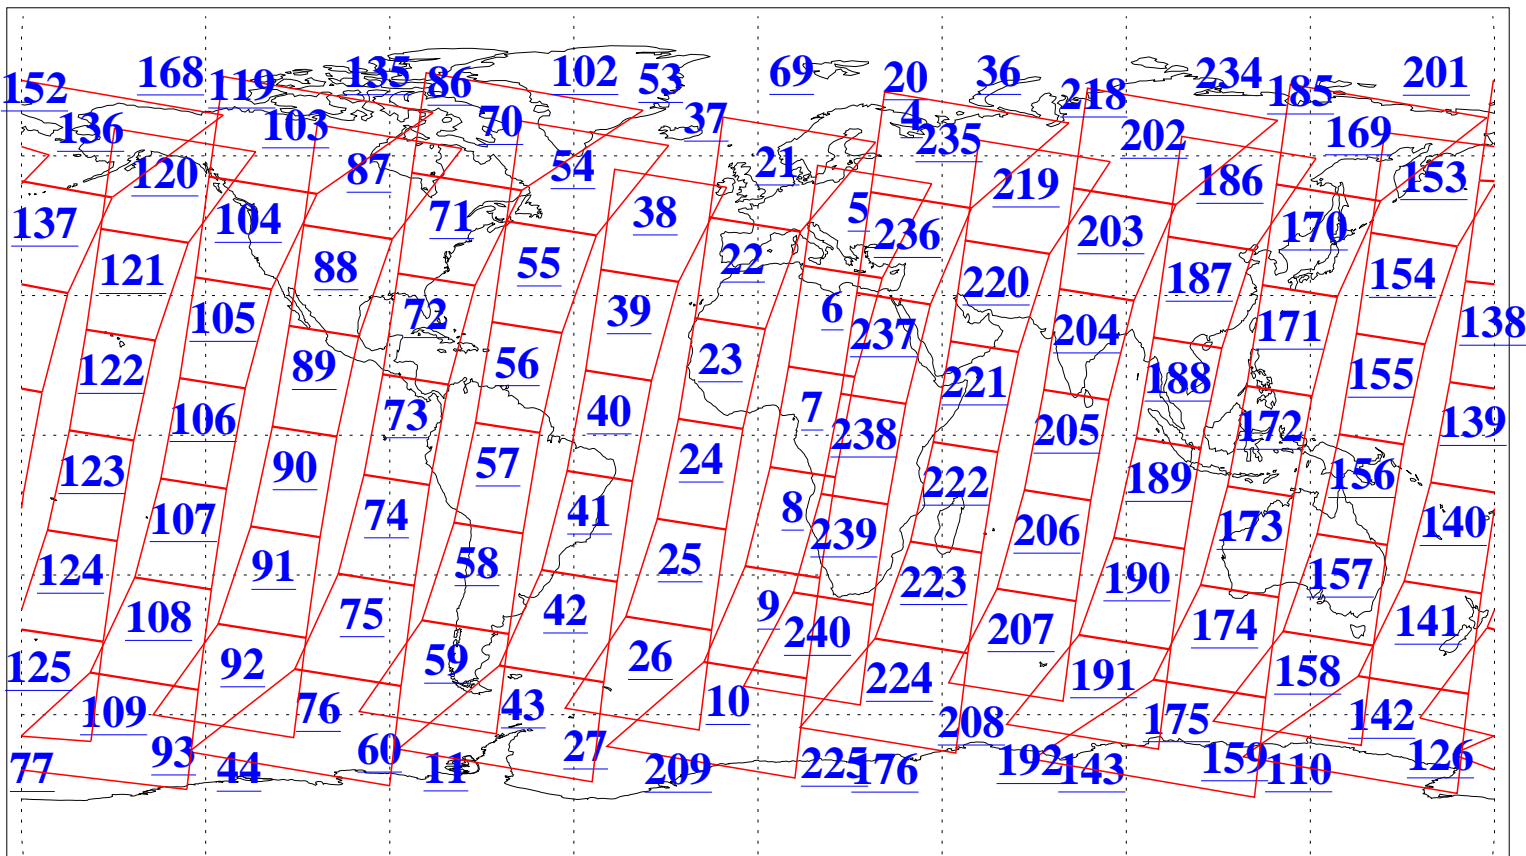

L1B Availability  
AMSU Granules: 240  
HSB Granules: 0  
AIRS Granules: 240

21 Jan 2011  
DoY 21  
Aqua Day 3184  
Granules: 1 to 120

Granules: 121 to 240

Legend: AMSU Available, HSB Available, AIRS Available

L1B Availability  
AMSU Granules: 240  
HSB Granules: 0  
AIRS Granules: 240

21 Jan 2011  
DoY 21  
Aqua Day 3184  
Ascending Granules

Descending Granules

Legend: AMSU Available, HSB Available, AIRS Available

L1B Availability  
 AMSU Granules: 240  
 HSB Granules: 0  
 AIRS Granules: 240

21 Jan 2011  
 DoY 21  
 Aqua Day 3184

Northern Hemisphere Granules

Southern Hemisphere Granules

Legend: AMSU Available, HSB Available, AIRS Available