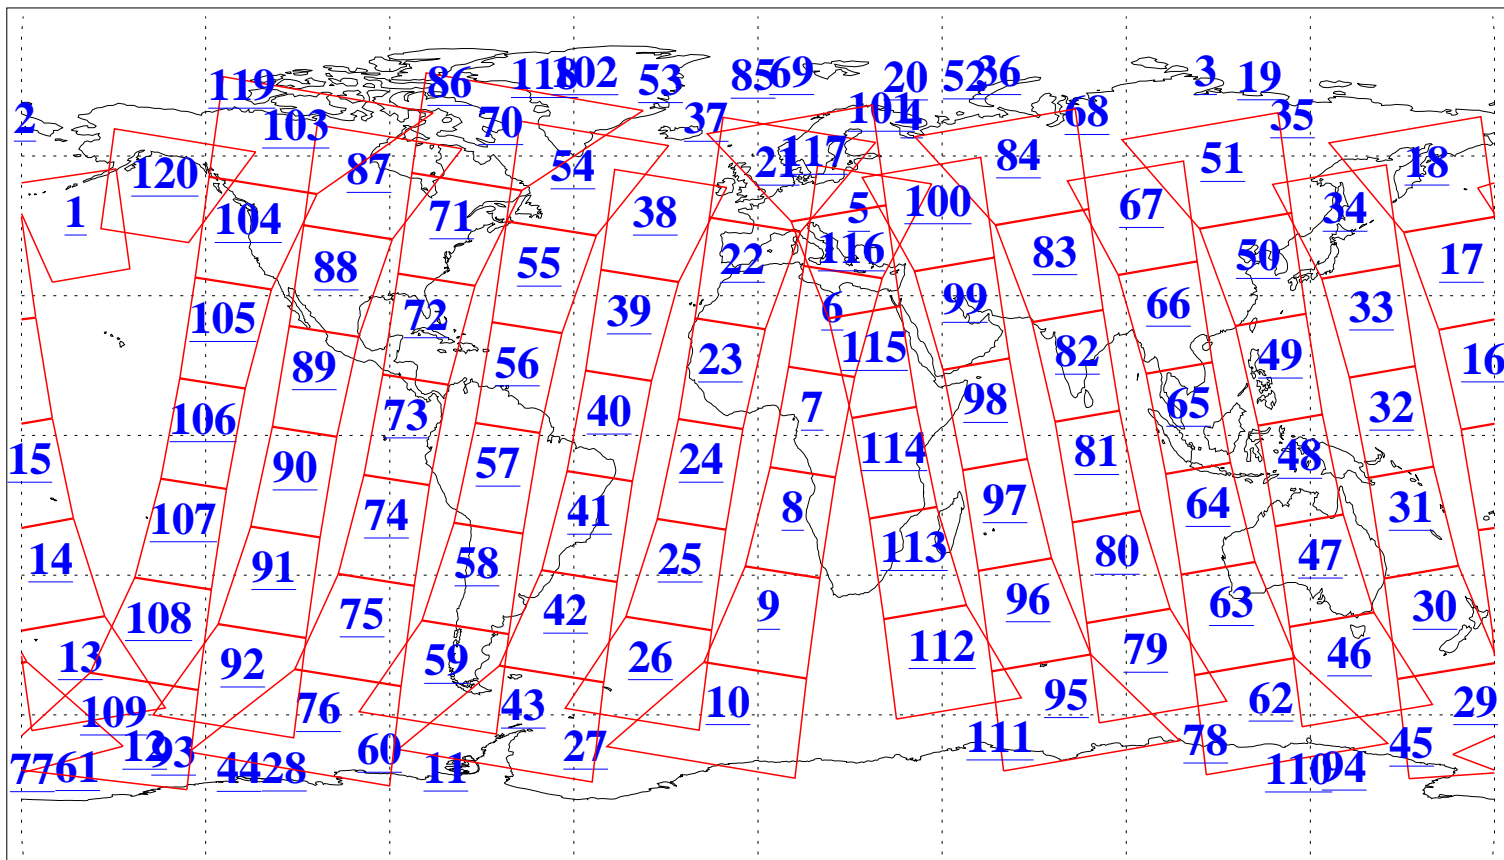

L1B Availability  
AMSU Granules: 240  
HSB Granules: 0  
AIRS Granules: 240

21 Jan 2011  
DoY 21  
Aqua Day 3184  
Granules: 1 to 120

Granules: 121 to 240

Legend: AMSU Available, HSB Available, AIRS Available

L1B Availability  
AMSU Granules: 240  
HSB Granules: 0  
AIRS Granules: 240

21 Jan 2011  
DoY 21  
Aqua Day 3184  
Ascending Granules

Descending Granules

Legend: AMSU Available, HSB Available, AIRS Available

L1B Availability  
 AMSU Granules: 240  
 HSB Granules: 0  
 AIRS Granules: 240

21 Jan 2011  
 DoY 21  
 Aqua Day 3184

Northern Hemisphere Granules

Southern Hemisphere Granules

Legend: AMSU Available, HSB Available, AIRS Available