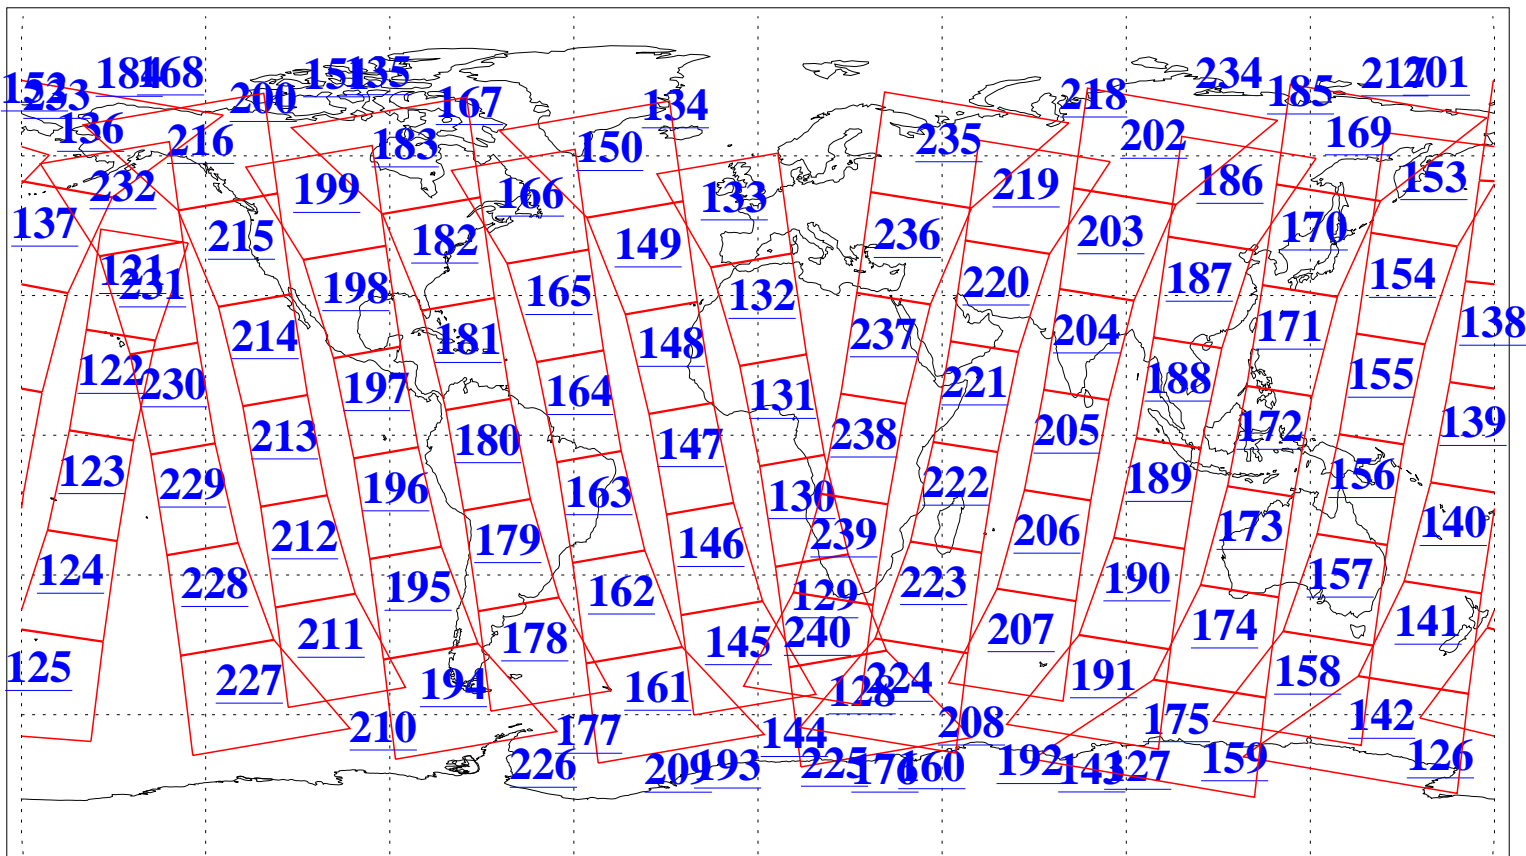

L1B Availability  
AMSU Granules: 240  
HSB Granules: 0  
AIRS Granules: 240

21 Jan 2011  
DoY 21  
Aqua Day 3184  
Granules: 1 to 120

Granules: 121 to 240

Legend: AMSU Available, HSB Available, AIRS Available

L1B Availability  
AMSU Granules: 240  
HSB Granules: 0  
AIRS Granules: 240

21 Jan 2011  
DoY 21  
Aqua Day 3184  
Ascending Granules

Descending Granules

Legend: AMSU Available, HSB Available, AIRS Available

L1B Availability  
 AMSU Granules: 240  
 HSB Granules: 0  
 AIRS Granules: 240

21 Jan 2011  
 DoY 21  
 Aqua Day 3184

Northern Hemisphere Granules

Southern Hemisphere Granules

Legend: AMSU Available, HSB Available, AIRS Available