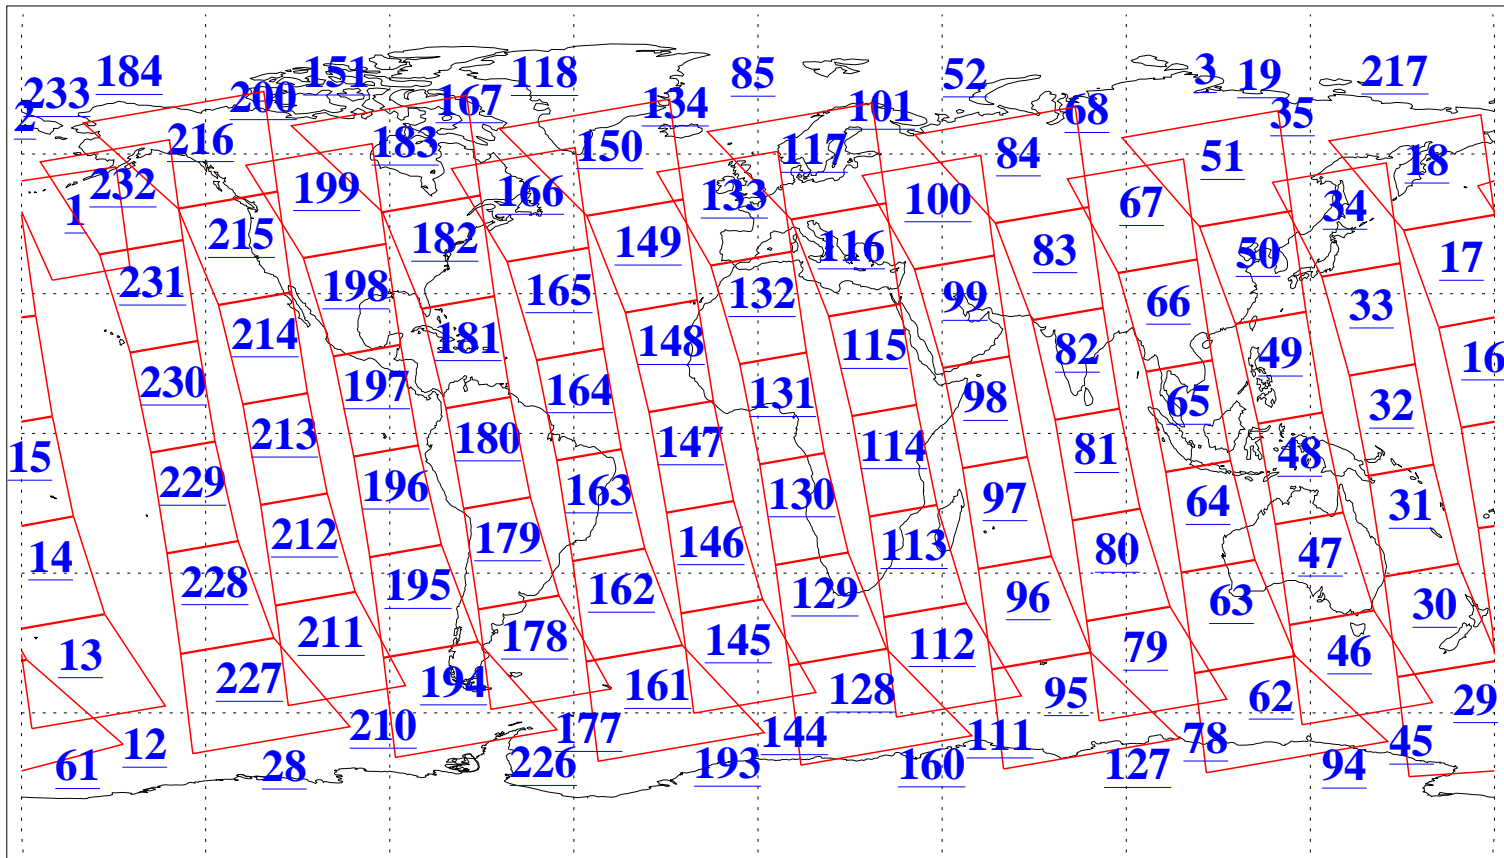

L1B Availability  
AMSU Granules: 240  
HSB Granules: 0  
AIRS Granules: 240

21 Jan 2011  
DoY 21  
Aqua Day 3184  
Granules: 1 to 120

Granules: 121 to 240

Legend: AMSU Available, HSB Available, AIRS Available

L1B Availability  
AMSU Granules: 240  
HSB Granules: 0  
AIRS Granules: 240

21 Jan 2011  
DoY 21  
Aqua Day 3184  
Ascending Granules

Descending Granules

Legend: AMSU Available, HSB Available, AIRS Available

L1B Availability  
 AMSU Granules: 240  
 HSB Granules: 0  
 AIRS Granules: 240

21 Jan 2011  
 DoY 21  
 Aqua Day 3184

Northern Hemisphere Granules

Southern Hemisphere Granules

Legend: AMSU Available, HSB Available, AIRS Available