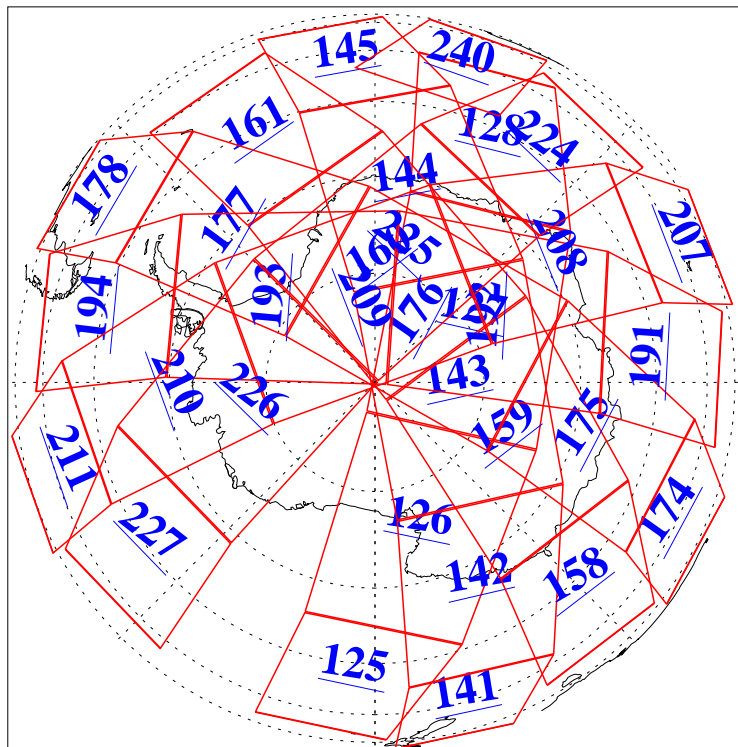

L1B Availability  
AMSU Granules: 240  
HSB Granules: 0  
AIRS Granules: 240

21 Jan 2011  
DoY 21  
Aqua Day 3184  
Granules: 1 to 120

Granules: 121 to 240

Legend: AMSU Available, HSB Available, AIRS Available

L1B Availability  
AMSU Granules: 240  
HSB Granules: 0  
AIRS Granules: 240

21 Jan 2011  
DoY 21  
Aqua Day 3184  
Ascending Granules

Descending Granules

Legend: AMSU Available, HSB Available, AIRS Available

L1B Availability  
 AMSU Granules: 240  
 HSB Granules: 0  
 AIRS Granules: 240

21 Jan 2011  
 DoY 21  
 Aqua Day 3184

Northern Hemisphere Granules

Southern Hemisphere Granules

Legend: AMSU Available, HSB Available, AIRS Available