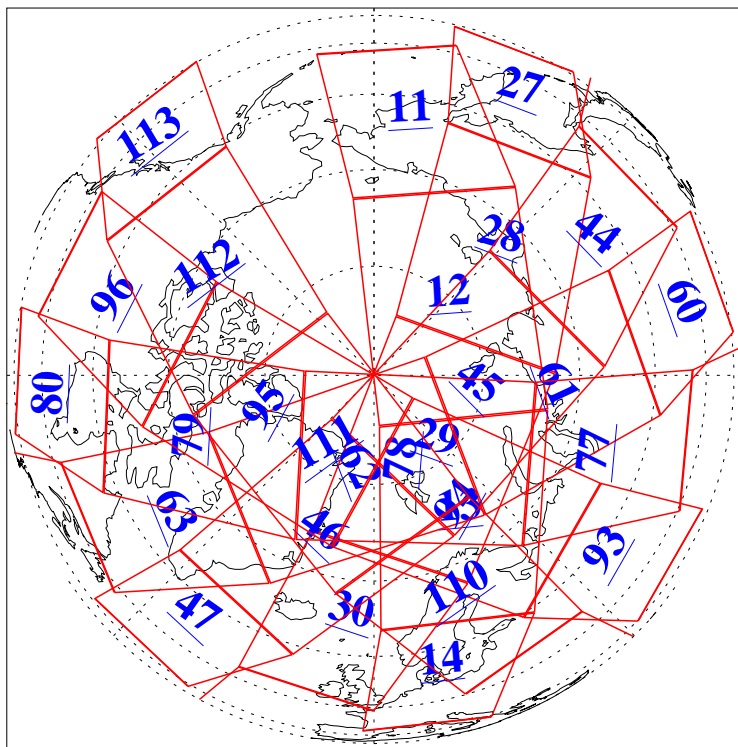

L1B Availability
AMSU Granules: 240
HSB Granules: 0
AIRS Granules: 240

20 Jan 2011
DoY 20
Aqua Day 3183
Granules: 1 to 120

Granules: 121 to 240

Legend: AMSU Available, HSB Available, AIRS Available

L1B Availability
AMSU Granules: 240
HSB Granules: 0
AIRS Granules: 240

20 Jan 2011
DoY 20
Aqua Day 3183
Ascending Granules

Descending Granules

Legend: AMSU Available, HSB Available, AIRS Available

L1B Availability
 AMSU Granules: 240
 HSB Granules: 0
 AIRS Granules: 240

20 Jan 2011
 DoY 20
 Aqua Day 3183

Northern Hemisphere Granules

Southern Hemisphere Granules

Legend: AMSU Available, HSB Available, AIRS Available