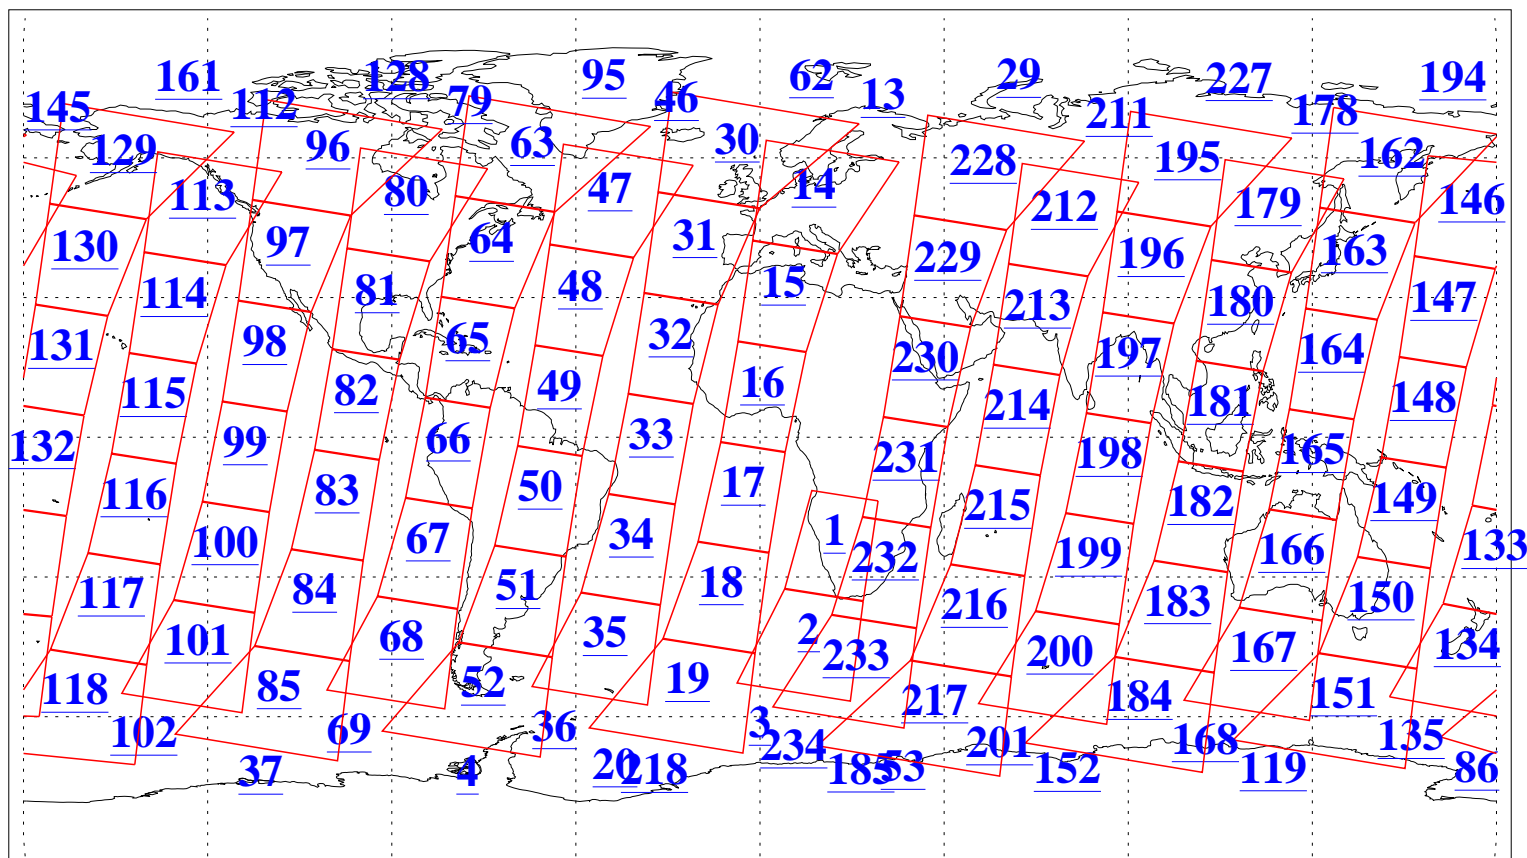

L1B Availability
AMSU Granules: 240
HSB Granules: 0
AIRS Granules: 240

20 Jan 2011
DoY 20
Aqua Day 3183
Granules: 1 to 120

Granules: 121 to 240

Legend: AMSU Available, HSB Available, AIRS Available

L1B Availability
AMSU Granules: 240
HSB Granules: 0
AIRS Granules: 240

20 Jan 2011
DoY 20
Aqua Day 3183
Ascending Granules

Descending Granules

Legend: AMSU Available, HSB Available, AIRS Available

L1B Availability
 AMSU Granules: 240
 HSB Granules: 0
 AIRS Granules: 240

20 Jan 2011
 DoY 20
 Aqua Day 3183

Northern Hemisphere Granules

Southern Hemisphere Granules

Legend: AMSU Available, HSB Available, AIRS Available