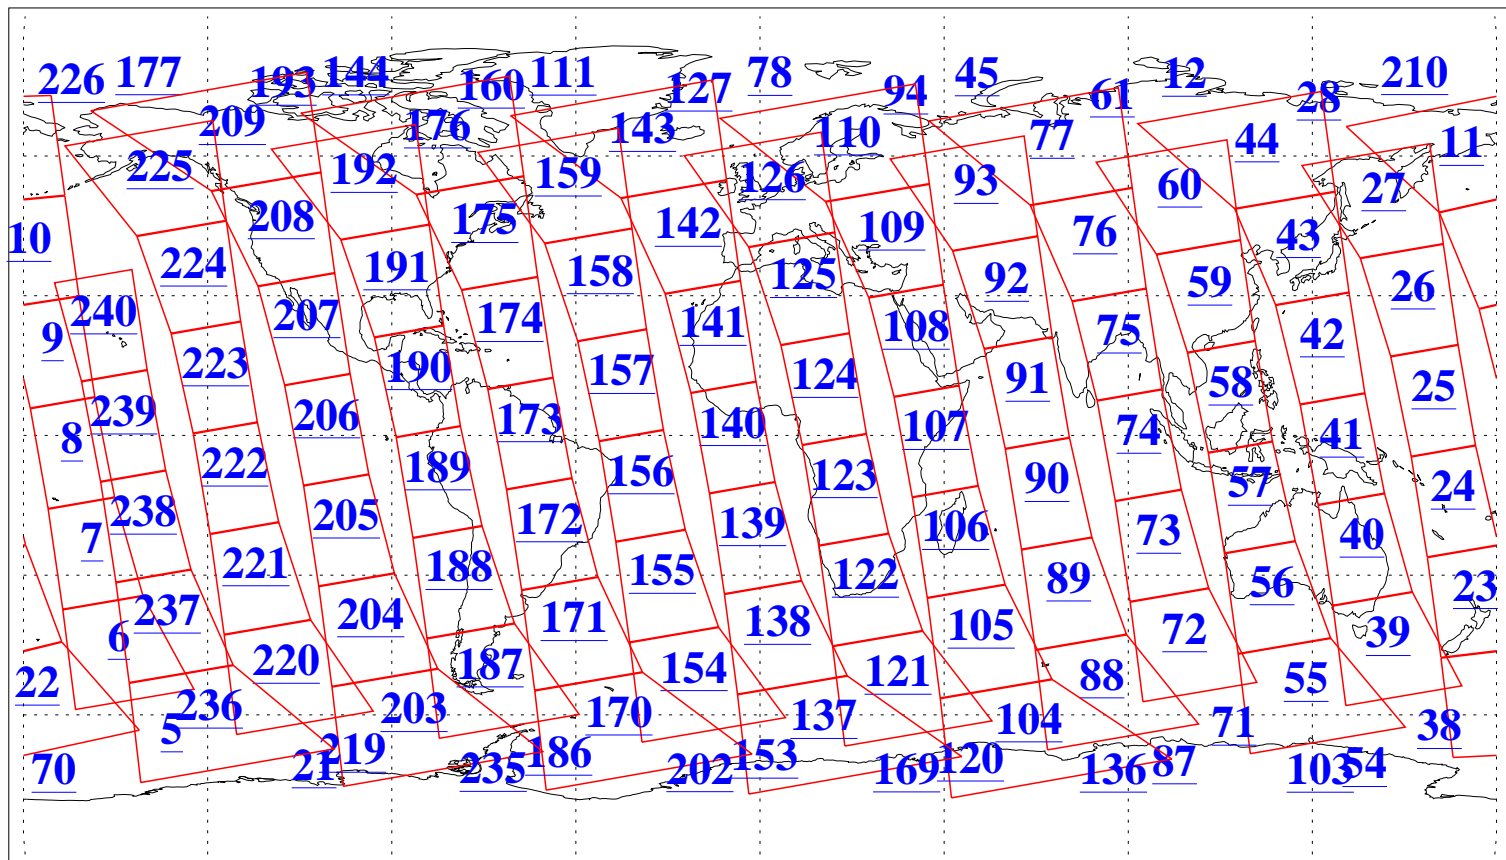

L1B Availability
AMSU Granules: 240
HSB Granules: 0
AIRS Granules: 240

20 Jan 2011
DoY 20
Aqua Day 3183
Granules: 1 to 120

Granules: 121 to 240

Legend: AMSU Available, HSB Available, AIRS Available

L1B Availability
AMSU Granules: 240
HSB Granules: 0
AIRS Granules: 240

20 Jan 2011
DoY 20
Aqua Day 3183
Ascending Granules

Descending Granules

Legend: AMSU Available, HSB Available, AIRS Available

L1B Availability
 AMSU Granules: 240
 HSB Granules: 0
 AIRS Granules: 240

20 Jan 2011
 DoY 20
 Aqua Day 3183

Northern Hemisphere Granules

Southern Hemisphere Granules

Legend: AMSU Available, HSB Available, AIRS Available