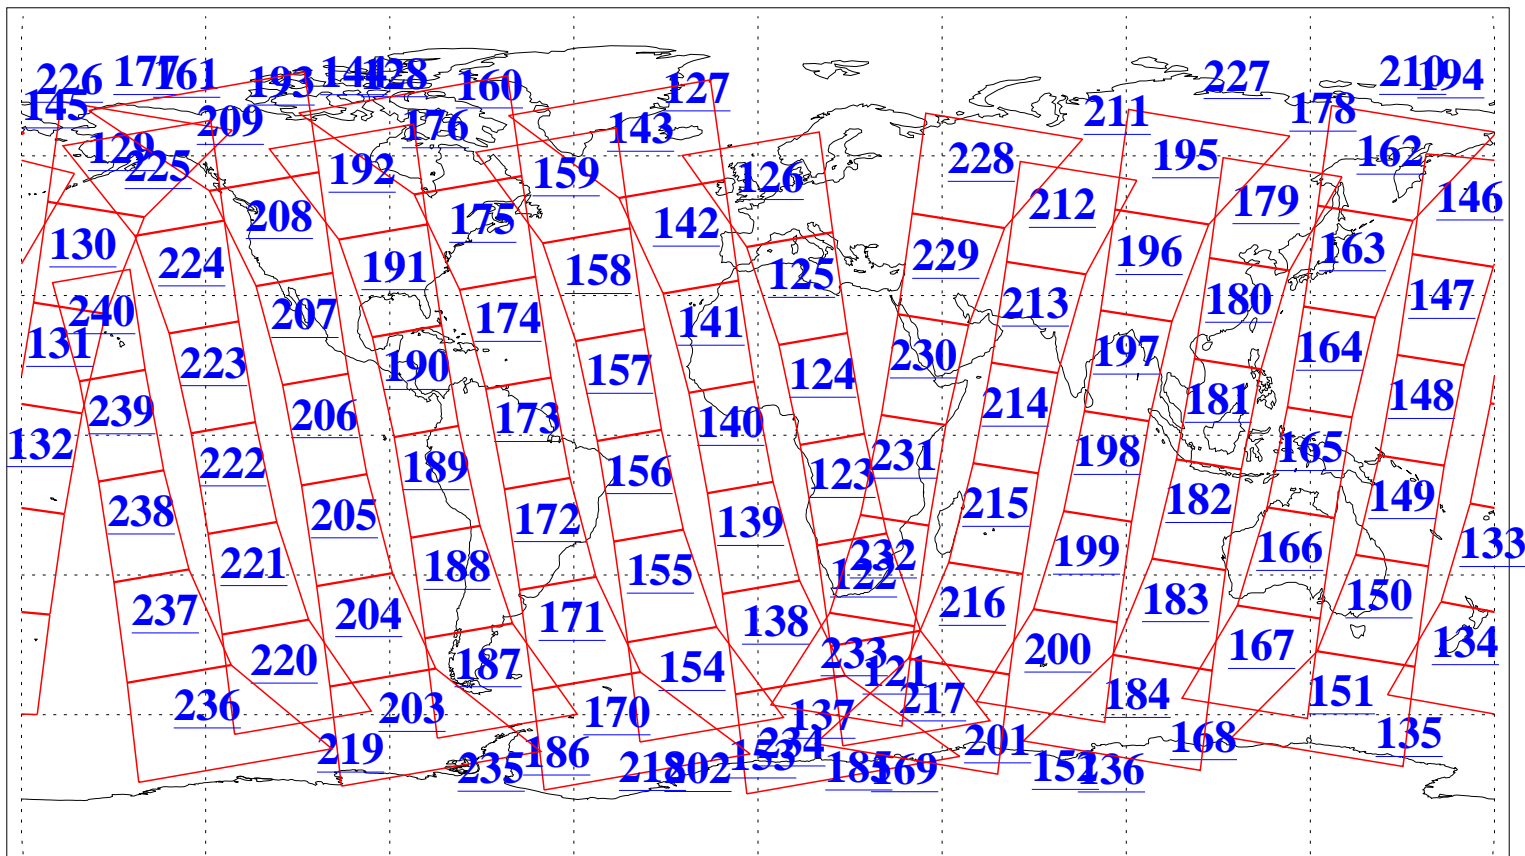

L1B Availability
AMSU Granules: 240
HSB Granules: 0
AIRS Granules: 240

20 Jan 2011
DoY 20
Aqua Day 3183
Granules: 1 to 120

Granules: 121 to 240

Legend: AMSU Available, HSB Available, AIRS Available

L1B Availability
AMSU Granules: 240
HSB Granules: 0
AIRS Granules: 240

20 Jan 2011
DoY 20
Aqua Day 3183
Ascending Granules

Descending Granules

Legend: AMSU Available, HSB Available, AIRS Available

L1B Availability
 AMSU Granules: 240
 HSB Granules: 0
 AIRS Granules: 240

20 Jan 2011
 DoY 20
 Aqua Day 3183

Northern Hemisphere Granules

Southern Hemisphere Granules

Legend: AMSU Available, HSB Available, AIRS Available