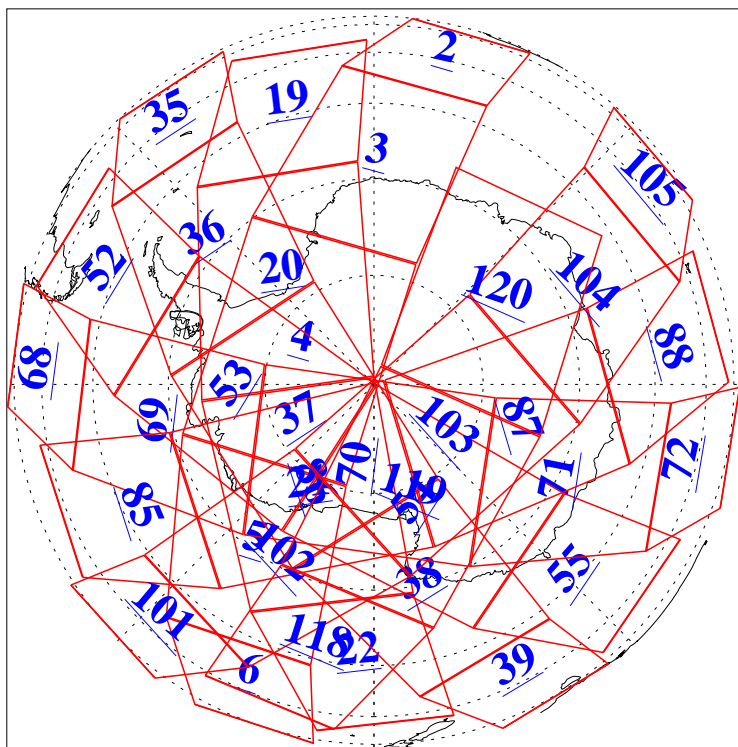

L1B Availability
AMSU Granules: 240
HSB Granules: 0
AIRS Granules: 240

20 Jan 2011
DoY 20
Aqua Day 3183
Granules: 1 to 120

Granules: 121 to 240

Legend: AMSU Available, HSB Available, AIRS Available

L1B Availability
AMSU Granules: 240
HSB Granules: 0
AIRS Granules: 240

20 Jan 2011
DoY 20
Aqua Day 3183
Ascending Granules

Descending Granules

Legend: AMSU Available, HSB Available, AIRS Available

L1B Availability
 AMSU Granules: 240
 HSB Granules: 0
 AIRS Granules: 240

20 Jan 2011
 DoY 20
 Aqua Day 3183

Northern Hemisphere Granules

Southern Hemisphere Granules

Legend: AMSU Available, HSB Available, AIRS Available