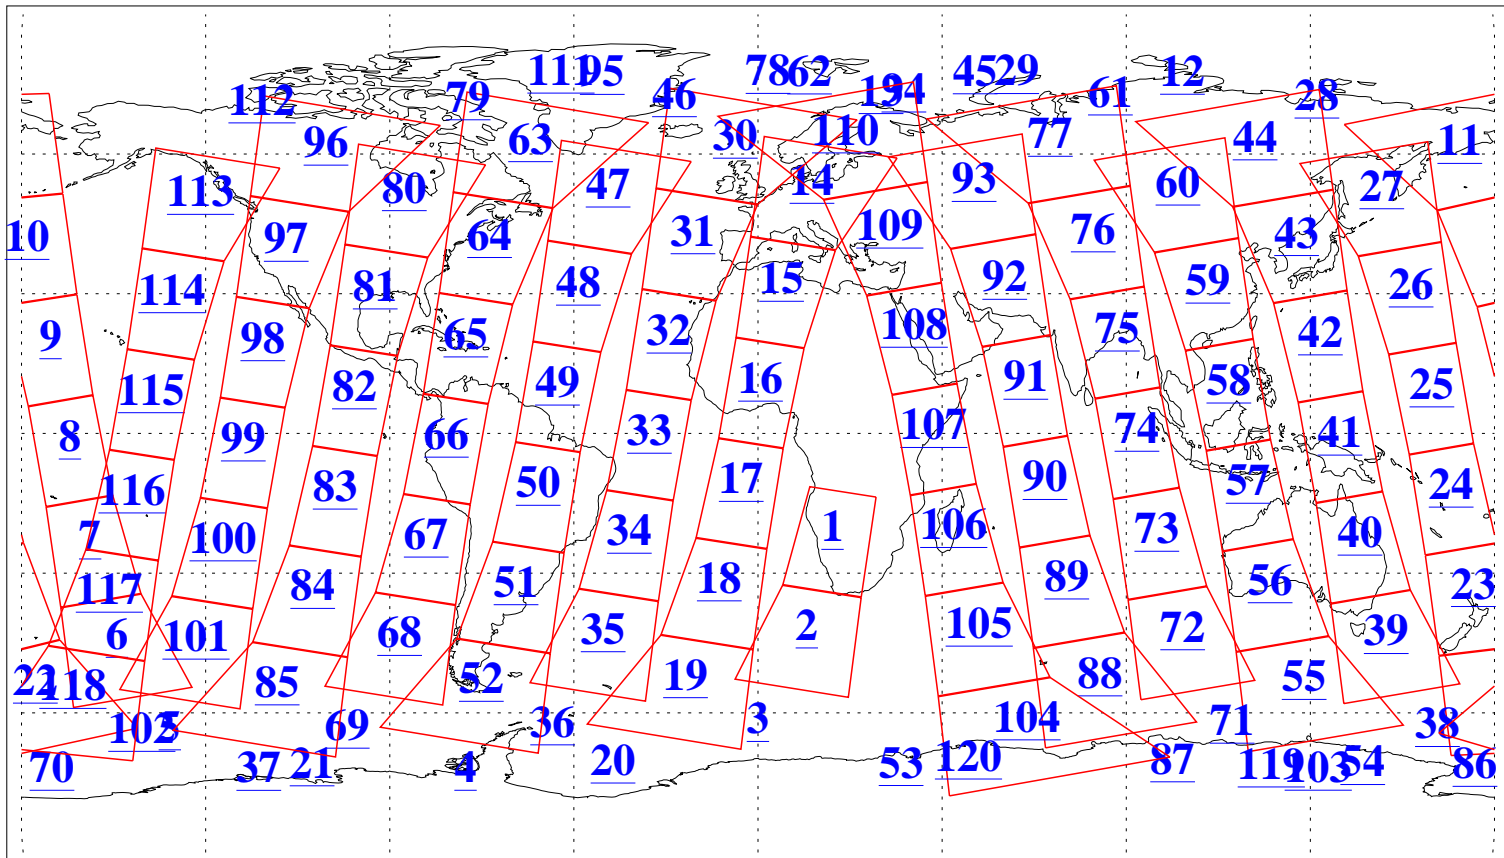

L1B Availability
AMSU Granules: 240
HSB Granules: 0
AIRS Granules: 240

20 Jan 2011
DoY 20
Aqua Day 3183
Granules: 1 to 120

Granules: 121 to 240

Legend: AMSU Available, HSB Available, AIRS Available

L1B Availability
AMSU Granules: 240
HSB Granules: 0
AIRS Granules: 240

20 Jan 2011
DoY 20
Aqua Day 3183
Ascending Granules

Descending Granules

Legend: AMSU Available, HSB Available, AIRS Available

L1B Availability
 AMSU Granules: 240
 HSB Granules: 0
 AIRS Granules: 240

20 Jan 2011
 DoY 20
 Aqua Day 3183

Northern Hemisphere Granules

Southern Hemisphere Granules

Legend: AMSU Available, HSB Available, AIRS Available