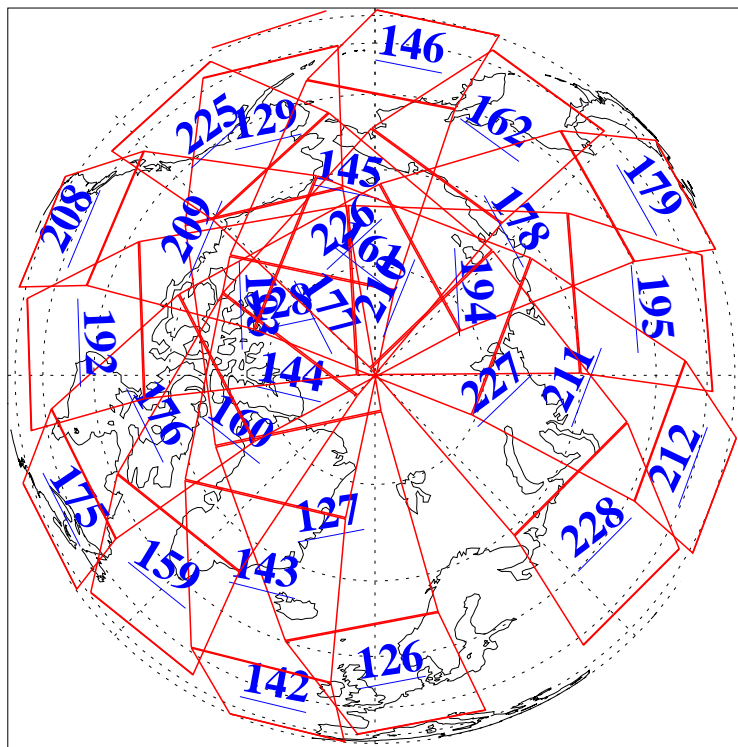

L1B Availability
AMSU Granules: 240
HSB Granules: 0
AIRS Granules: 240

20 Jan 2011
DoY 20
Aqua Day 3183
Granules: 1 to 120

Granules: 121 to 240

Legend: AMSU Available, HSB Available, AIRS Available

L1B Availability
AMSU Granules: 240
HSB Granules: 0
AIRS Granules: 240

20 Jan 2011
DoY 20
Aqua Day 3183
Ascending Granules

Descending Granules

Legend: AMSU Available, HSB Available, AIRS Available

L1B Availability
 AMSU Granules: 240
 HSB Granules: 0
 AIRS Granules: 240

20 Jan 2011
 DoY 20
 Aqua Day 3183

Northern Hemisphere Granules

Southern Hemisphere Granules

Legend: AMSU Available, HSB Available, AIRS Available