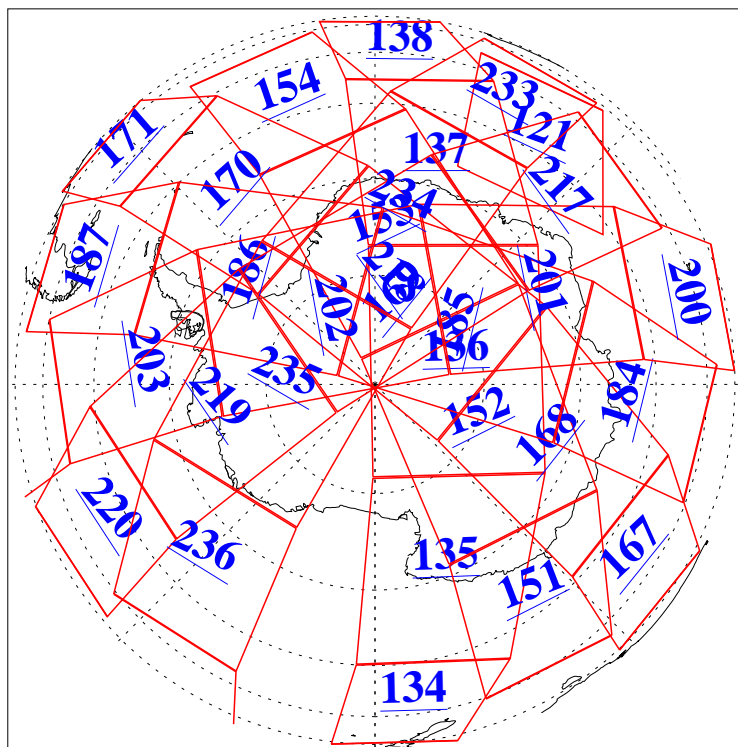

L1B Availability
AMSU Granules: 240
HSB Granules: 0
AIRS Granules: 240

20 Jan 2011
DoY 20
Aqua Day 3183
Granules: 1 to 120

Granules: 121 to 240

Legend: AMSU Available, HSB Available, AIRS Available

L1B Availability
AMSU Granules: 240
HSB Granules: 0
AIRS Granules: 240

20 Jan 2011
DoY 20
Aqua Day 3183
Ascending Granules

Descending Granules

Legend: AMSU Available, HSB Available, AIRS Available

L1B Availability
 AMSU Granules: 240
 HSB Granules: 0
 AIRS Granules: 240

20 Jan 2011
 DoY 20
 Aqua Day 3183

Northern Hemisphere Granules

Southern Hemisphere Granules

Legend: AMSU Available, HSB Available, AIRS Available