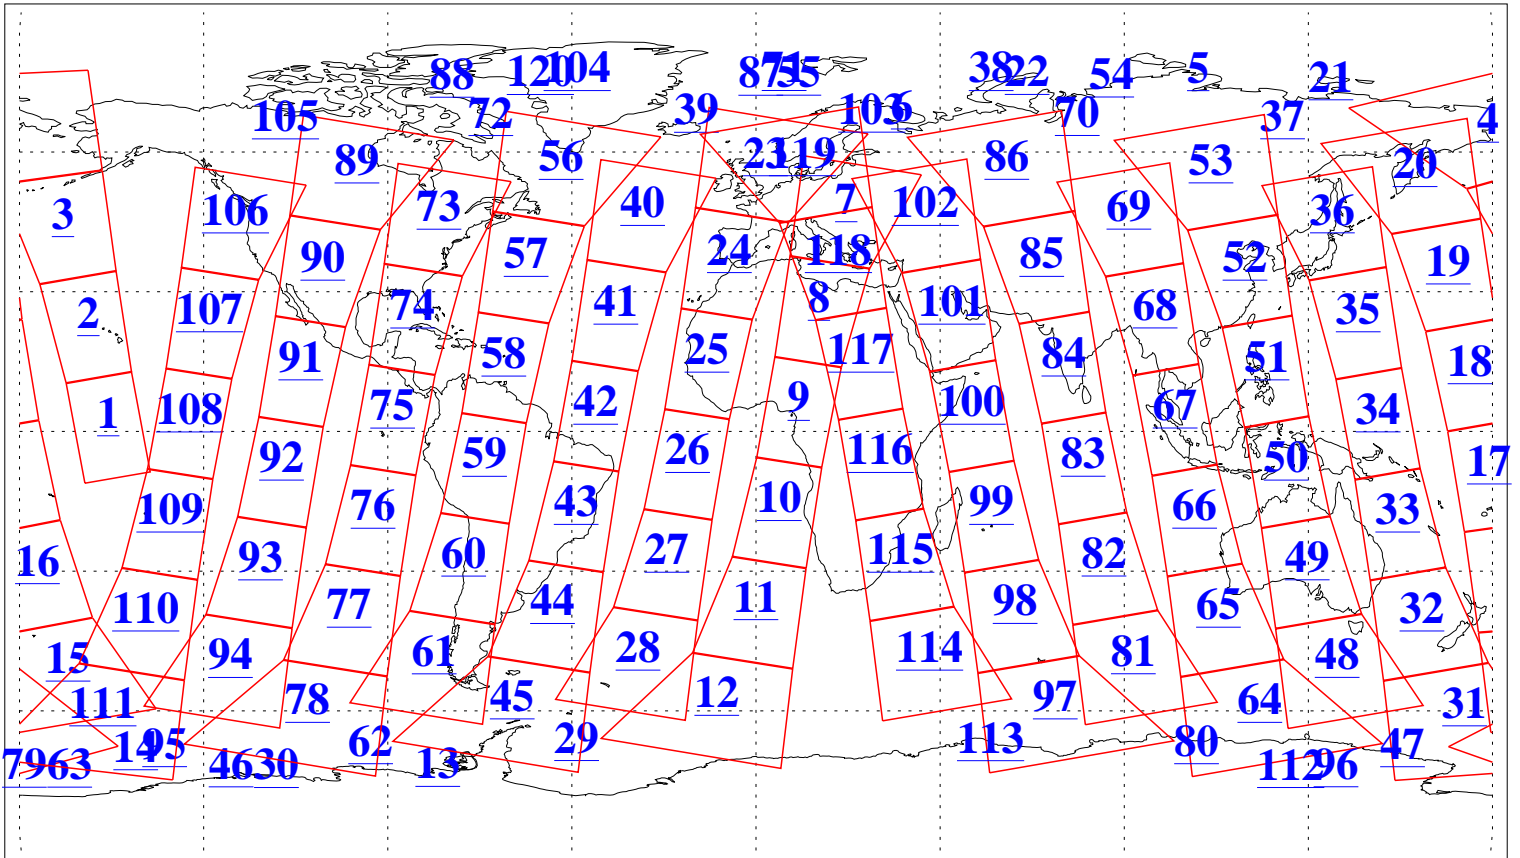

L1B Availability
AMSU Granules: 240
HSB Granules: 0
AIRS Granules: 240

19 Jan 2011
DoY 19
Aqua Day 3182
Granules: 1 to 120

Granules: 121 to 240

Legend: AMSU Available, HSB Available, AIRS Available

L1B Availability
AMSU Granules: 240
HSB Granules: 0
AIRS Granules: 240

19 Jan 2011
DoY 19
Aqua Day 3182
Ascending Granules

Descending Granules

Legend: AMSU Available, HSB Available, AIRS Available

L1B Availability
 AMSU Granules: 240
 HSB Granules: 0
 AIRS Granules: 240

19 Jan 2011
 DoY 19
 Aqua Day 3182

Northern Hemisphere Granules

Southern Hemisphere Granules

Legend: AMSU Available, HSB Available, AIRS Available