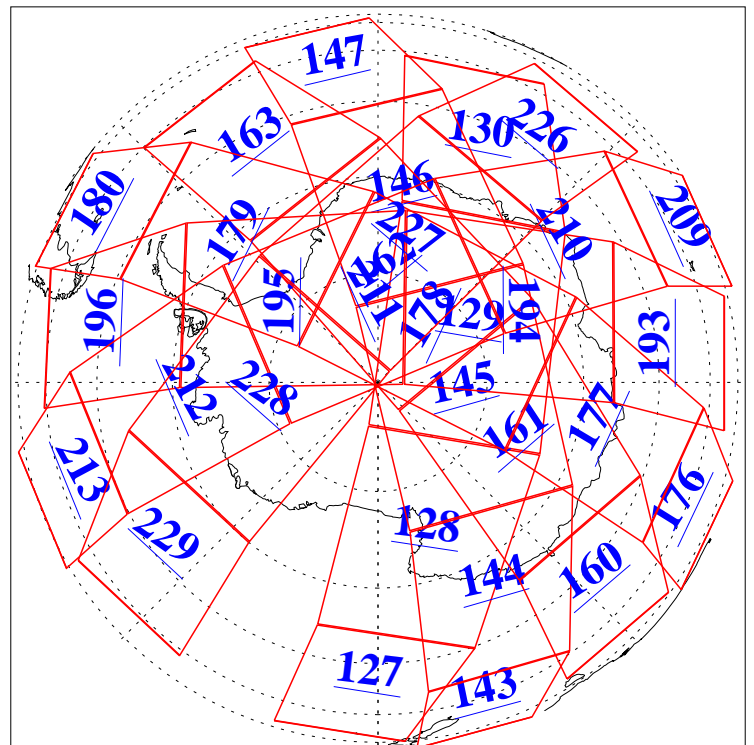

19 Jan 2011
DoY 19
Aqua Day 3182
Ascending Granules

Descending Granules

Legend: AMSU Available, HSB Available, AIRS Available

L1B Availability
 AMSU Granules: 240
 HSB Granules: 0
 AIRS Granules: 240

19 Jan 2011
 DoY 19
 Aqua Day 3182

Northern Hemisphere Granules

Southern Hemisphere Granules

Legend: AMSU Available, HSB Available, AIRS Available