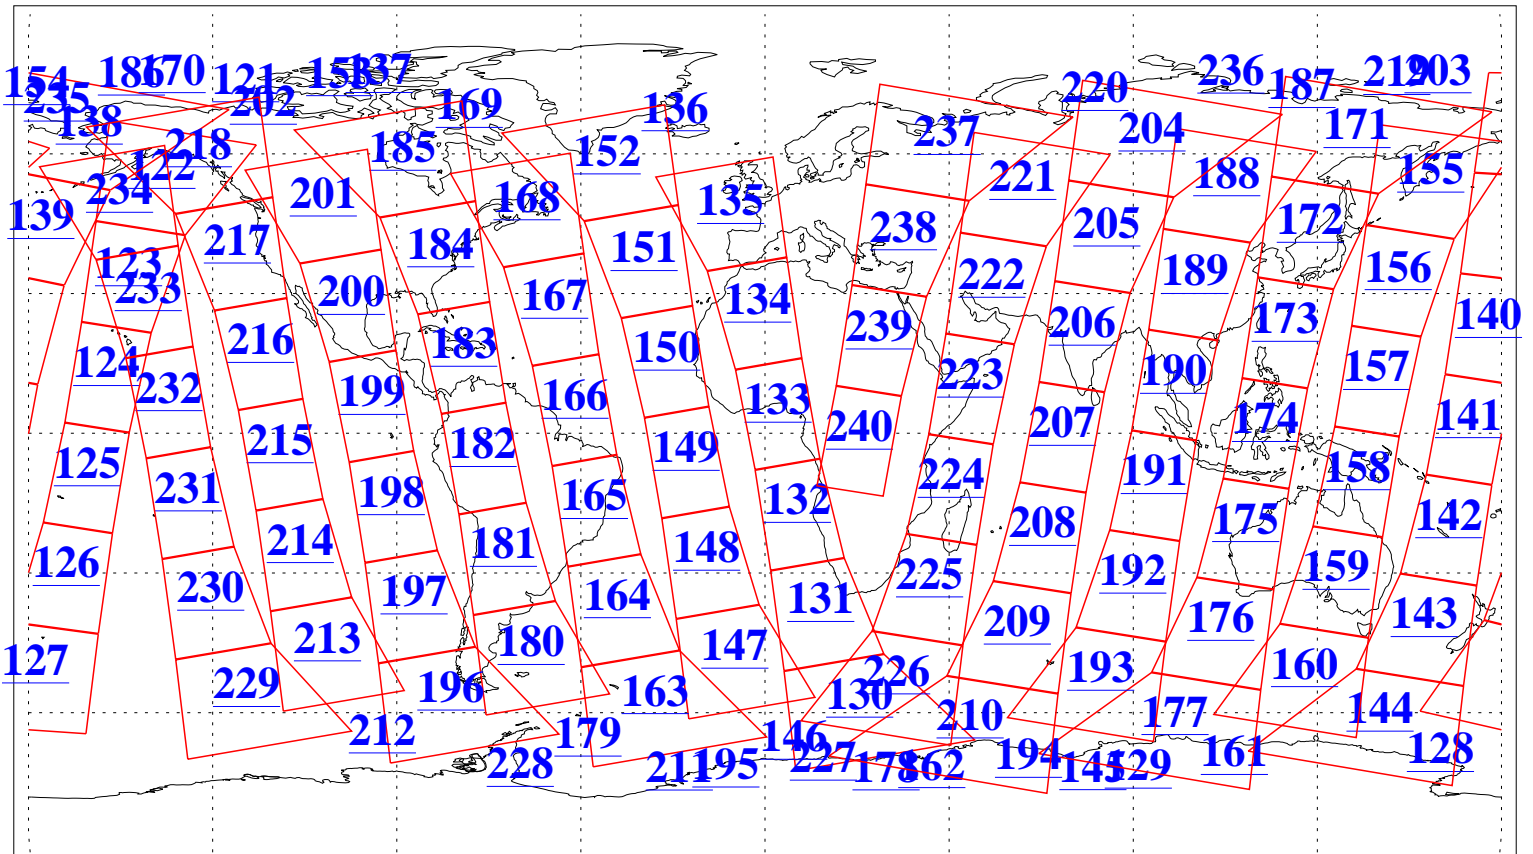

L1B Availability
AMSU Granules: 240
HSB Granules: 0
AIRS Granules: 240

19 Jan 2011
DoY 19
Aqua Day 3182
Granules: 1 to 120

Granules: 121 to 240

Legend: AMSU Available, HSB Available, AIRS Available

L1B Availability
AMSU Granules: 240
HSB Granules: 0
AIRS Granules: 240

19 Jan 2011
DoY 19
Aqua Day 3182
Ascending Granules

Descending Granules

Legend: AMSU Available, HSB Available, AIRS Available

L1B Availability
 AMSU Granules: 240
 HSB Granules: 0
 AIRS Granules: 240

19 Jan 2011
 DoY 19
 Aqua Day 3182

Northern Hemisphere Granules

Southern Hemisphere Granules

Legend: AMSU Available, HSB Available, AIRS Available