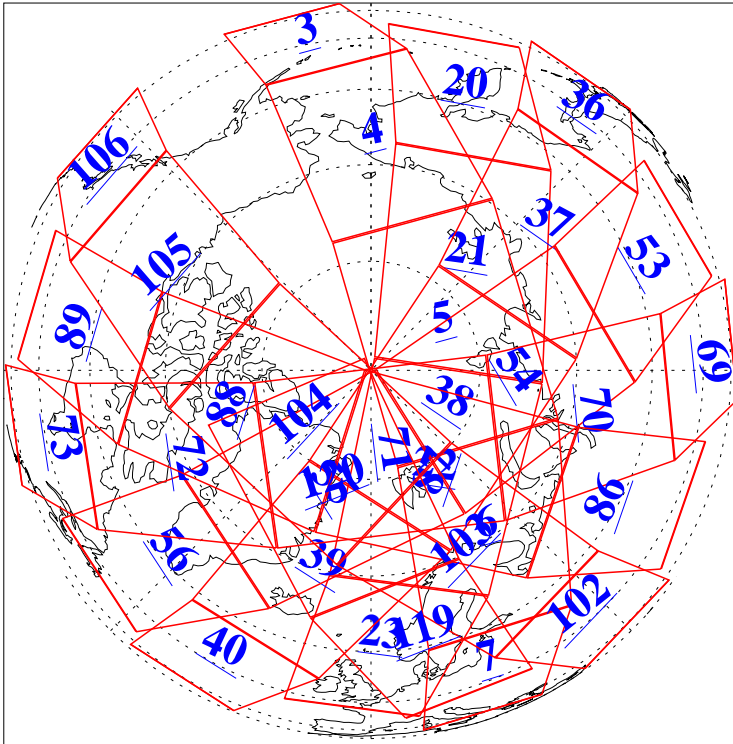

L1B Availability
AMSU Granules: 240
HSB Granules: 0
AIRS Granules: 240

19 Jan 2011
DoY 19
Aqua Day 3182
Granules: 1 to 120

Granules: 121 to 240

Legend: AMSU Available, HSB Available, AIRS Available

L1B Availability
AMSU Granules: 240
HSB Granules: 0
AIRS Granules: 240

19 Jan 2011
DoY 19
Aqua Day 3182
Ascending Granules

Descending Granules

Legend: AMSU Available, HSB Available, AIRS Available

L1B Availability
 AMSU Granules: 240
 HSB Granules: 0
 AIRS Granules: 240

19 Jan 2011
 DoY 19
 Aqua Day 3182

Northern Hemisphere Granules

Southern Hemisphere Granules

Legend: AMSU Available, HSB Available, AIRS Available