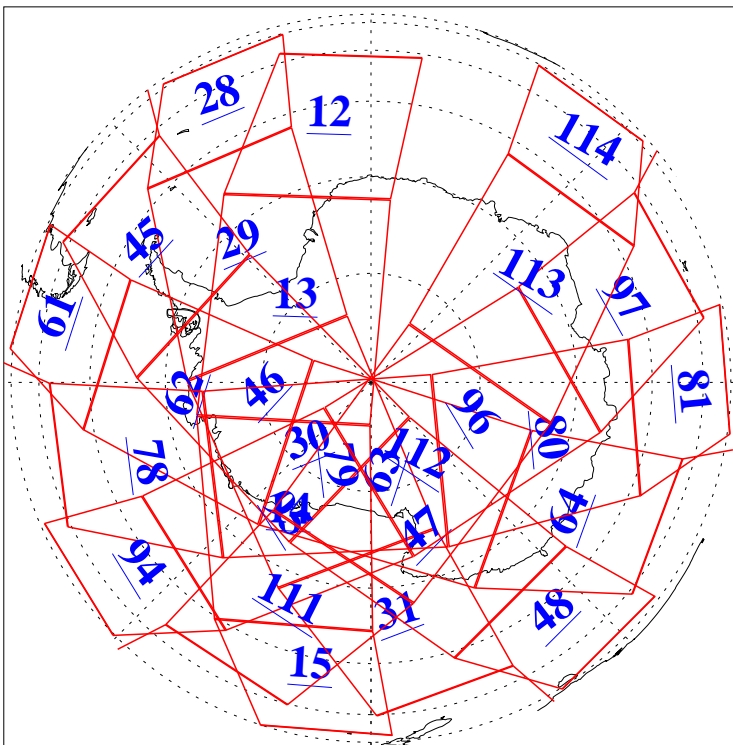

L1B Availability
AMSU Granules: 240
HSB Granules: 0
AIRS Granules: 240

19 Jan 2011
DoY 19
Aqua Day 3182
Granules: 1 to 120

Granules: 121 to 240

Legend: AMSU Available, HSB Available, AIRS Available

L1B Availability
AMSU Granules: 240
HSB Granules: 0
AIRS Granules: 240

19 Jan 2011
DoY 19
Aqua Day 3182
Ascending Granules

Descending Granules

Legend: AMSU Available, HSB Available, AIRS Available

L1B Availability
 AMSU Granules: 240
 HSB Granules: 0
 AIRS Granules: 240

19 Jan 2011
 DoY 19
 Aqua Day 3182

Northern Hemisphere Granules

Southern Hemisphere Granules

Legend: AMSU Available, HSB Available, AIRS Available