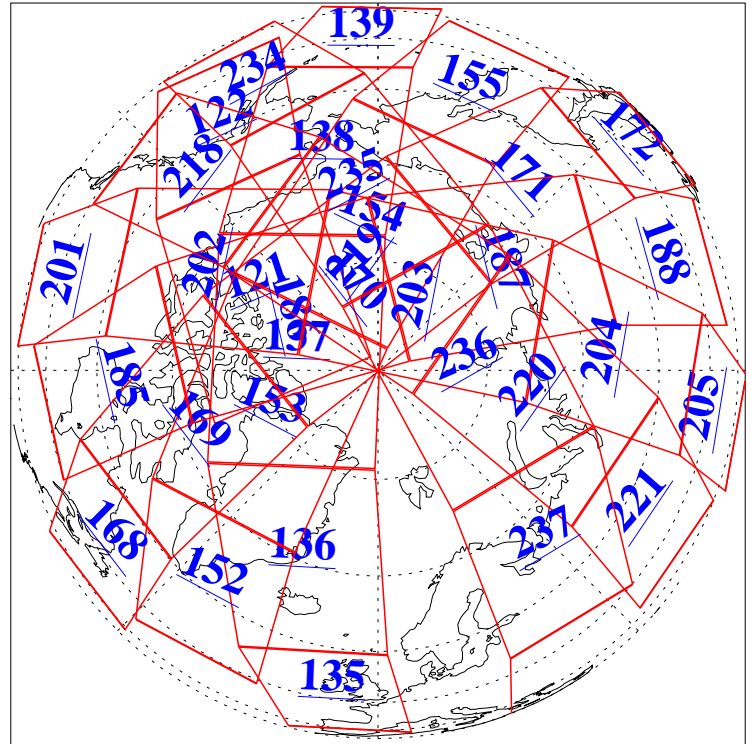

19 Jan 2011
DoY 19
Aqua Day 3182
Ascending Granules

Descending Granules

Legend: AMSU Available, HSB Available, AIRS Available

L1B Availability
 AMSU Granules: 240
 HSB Granules: 0
 AIRS Granules: 240

19 Jan 2011
 DoY 19
 Aqua Day 3182

Northern Hemisphere Granules

Southern Hemisphere Granules

Legend: AMSU Available, HSB Available, AIRS Available