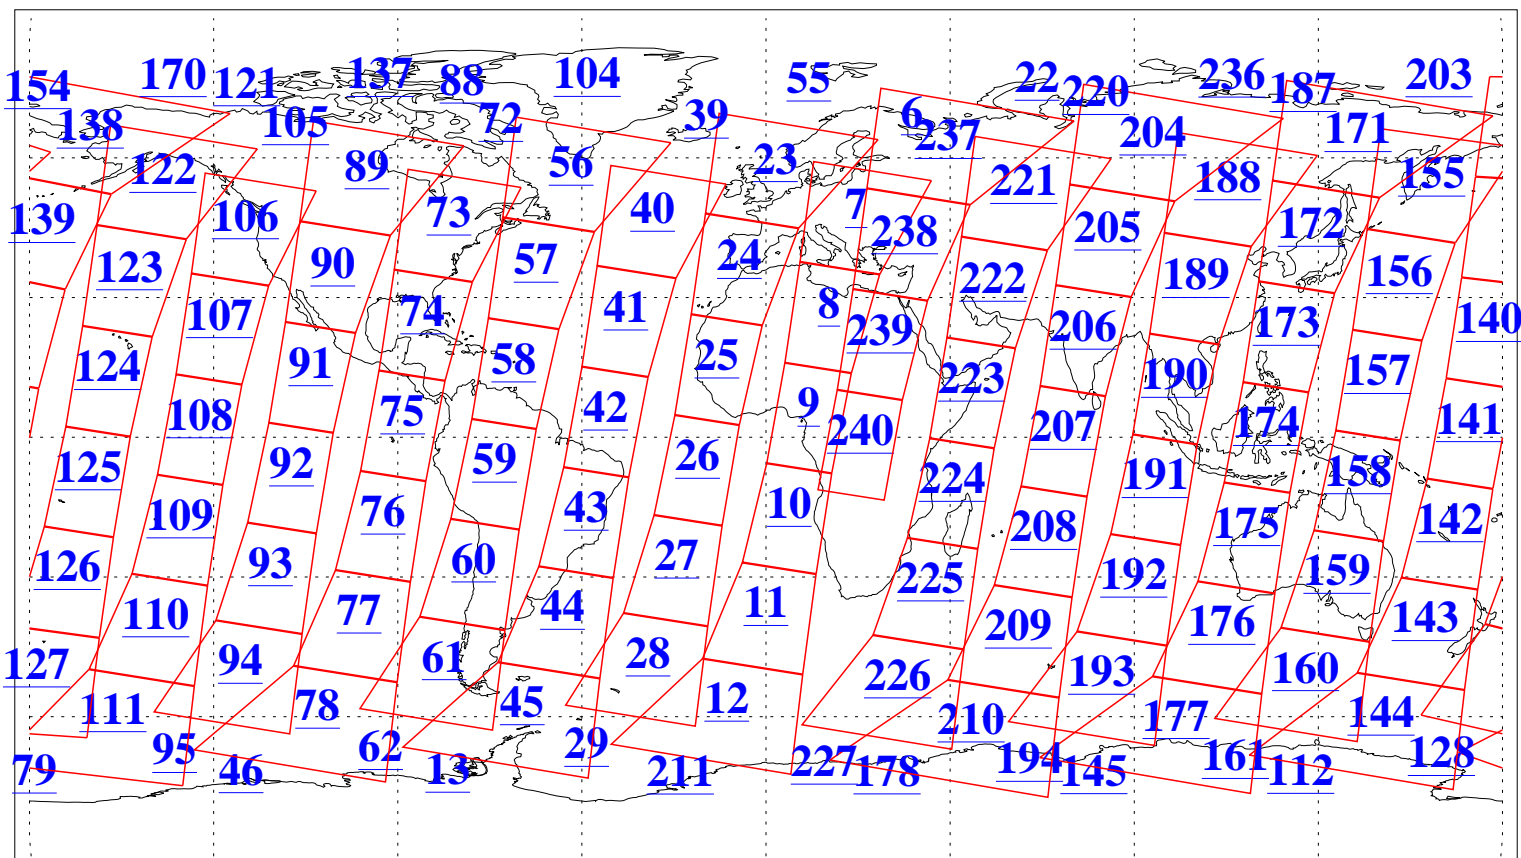

L1B Availability
AMSU Granules: 240
HSB Granules: 0
AIRS Granules: 240

19 Jan 2011
DoY 19
Aqua Day 3182
Granules: 1 to 120

Granules: 121 to 240

Legend: AMSU Available, HSB Available, AIRS Available

L1B Availability
AMSU Granules: 240
HSB Granules: 0
AIRS Granules: 240

19 Jan 2011
DoY 19
Aqua Day 3182
Ascending Granules

Descending Granules

Legend: AMSU Available, HSB Available, AIRS Available

L1B Availability
 AMSU Granules: 240
 HSB Granules: 0
 AIRS Granules: 240

19 Jan 2011
 DoY 19
 Aqua Day 3182

Northern Hemisphere Granules

Southern Hemisphere Granules

Legend: AMSU Available, HSB Available, AIRS Available