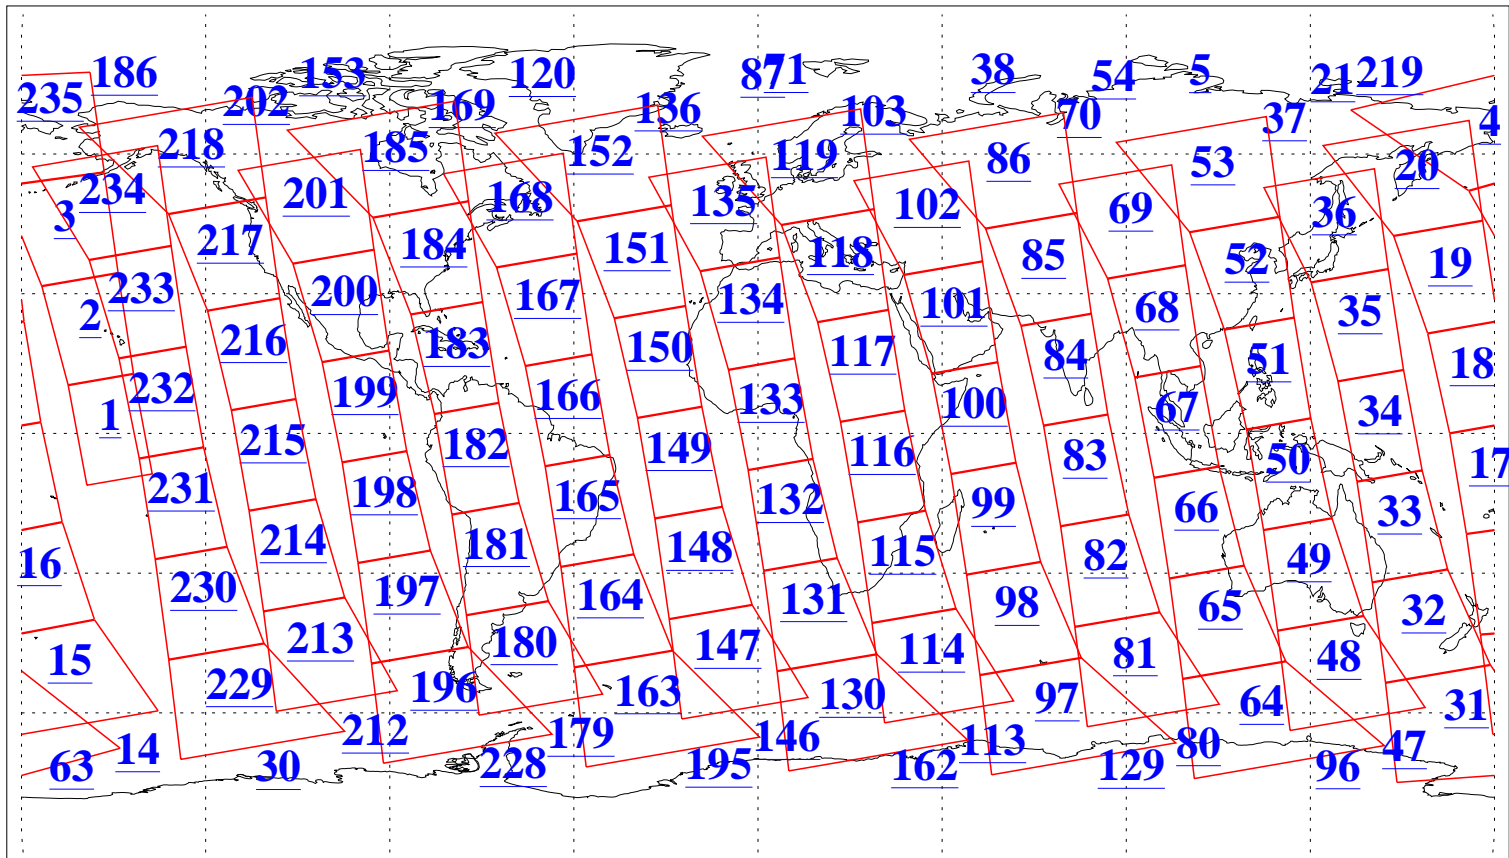

L1B Availability
AMSU Granules: 240
HSB Granules: 0
AIRS Granules: 240

19 Jan 2011
DoY 19
Aqua Day 3182
Granules: 1 to 120

Granules: 121 to 240

Legend: AMSU Available, HSB Available, AIRS Available

L1B Availability
AMSU Granules: 240
HSB Granules: 0
AIRS Granules: 240

19 Jan 2011
DoY 19
Aqua Day 3182
Ascending Granules

Descending Granules

Legend: AMSU Available, HSB Available, AIRS Available

L1B Availability
 AMSU Granules: 240
 HSB Granules: 0
 AIRS Granules: 240

19 Jan 2011
 DoY 19
 Aqua Day 3182

Northern Hemisphere Granules

Southern Hemisphere Granules

Legend: AMSU Available, HSB Available, AIRS Available