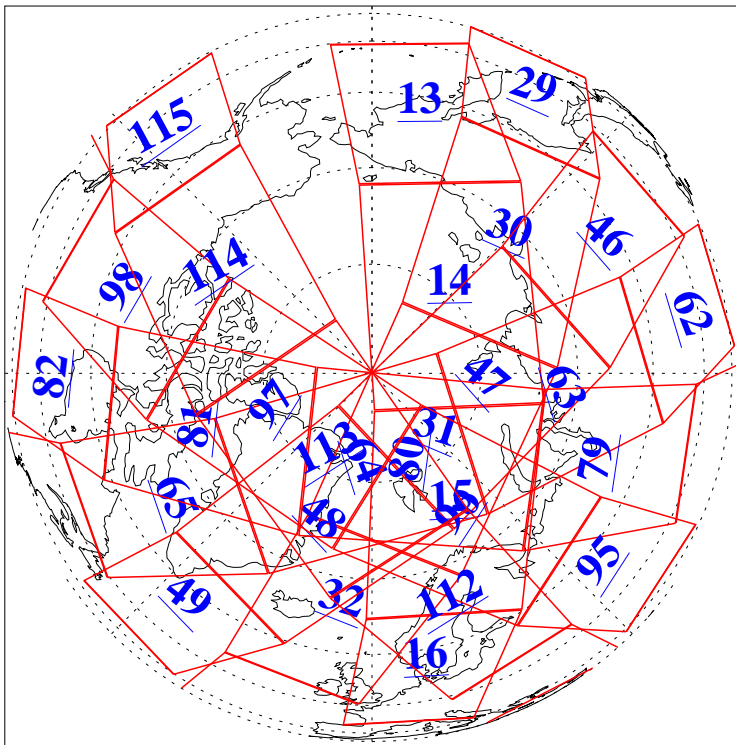

L1B Availability  
AMSU Granules: 240  
HSB Granules: 0  
AIRS Granules: 240

18 Jan 2011  
DoY 18  
Aqua Day 3181  
Granules: 1 to 120

Granules: 121 to 240

Legend: AMSU Available, HSB Available, AIRS Available

L1B Availability  
AMSU Granules: 240  
HSB Granules: 0  
AIRS Granules: 240

18 Jan 2011  
DoY 18  
Aqua Day 3181  
Ascending Granules

Descending Granules

Legend: AMSU Available, HSB Available, AIRS Available

L1B Availability  
 AMSU Granules: 240  
 HSB Granules: 0  
 AIRS Granules: 240

18 Jan 2011  
 DoY 18  
 Aqua Day 3181

Northern Hemisphere Granules

Southern Hemisphere Granules

Legend: AMSU Available, HSB Available, AIRS Available