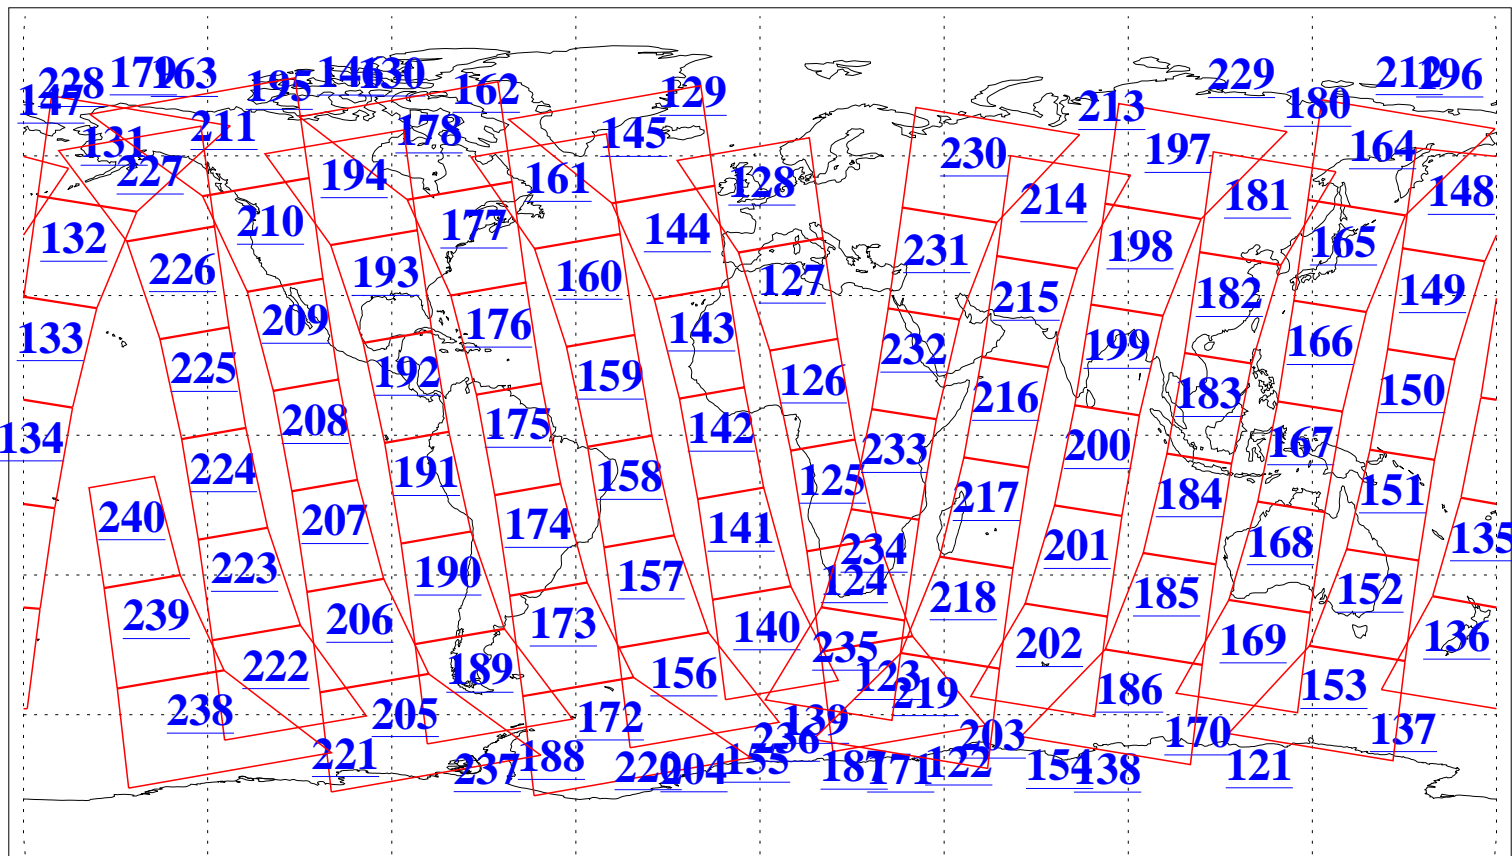

L1B Availability  
AMSU Granules: 240  
HSB Granules: 0  
AIRS Granules: 240

18 Jan 2011  
DoY 18  
Aqua Day 3181  
Granules: 1 to 120

Granules: 121 to 240

Legend: AMSU Available, HSB Available, AIRS Available

L1B Availability  
AMSU Granules: 240  
HSB Granules: 0  
AIRS Granules: 240

18 Jan 2011  
DoY 18  
Aqua Day 3181  
Ascending Granules

Descending Granules

Legend: AMSU Available, HSB Available, AIRS Available

L1B Availability  
 AMSU Granules: 240  
 HSB Granules: 0  
 AIRS Granules: 240

18 Jan 2011  
 DoY 18  
 Aqua Day 3181

Northern Hemisphere Granules

Southern Hemisphere Granules

Legend: AMSU Available, HSB Available, AIRS Available