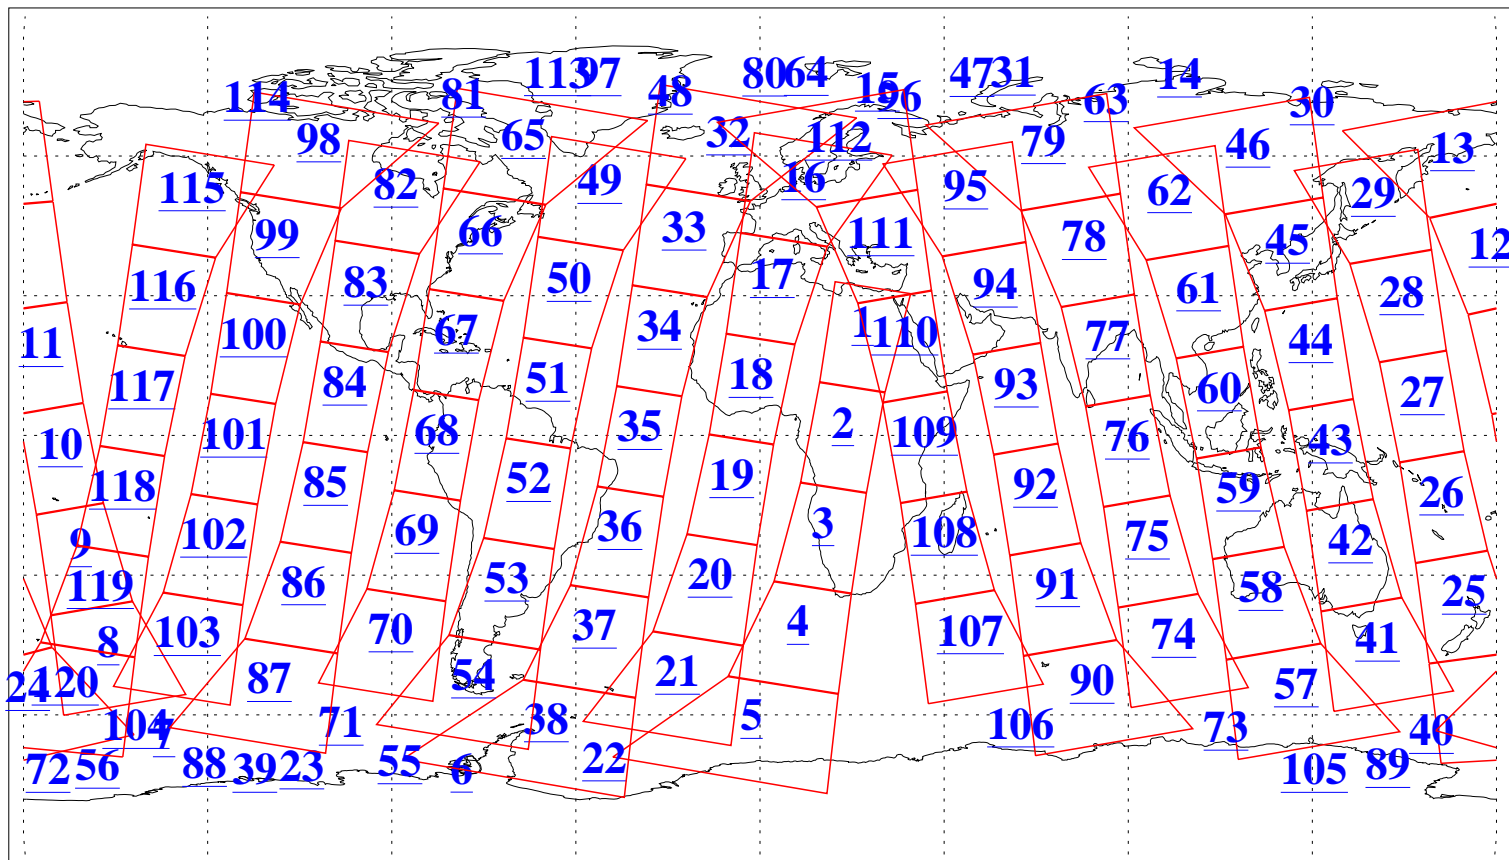

L1B Availability  
AMSU Granules: 240  
HSB Granules: 0  
AIRS Granules: 240

18 Jan 2011  
DoY 18  
Aqua Day 3181  
Granules: 1 to 120

Granules: 121 to 240

Legend: AMSU Available, HSB Available, AIRS Available

L1B Availability  
AMSU Granules: 240  
HSB Granules: 0  
AIRS Granules: 240

18 Jan 2011  
DoY 18  
Aqua Day 3181  
Ascending Granules

Descending Granules

Legend: AMSU Available, HSB Available, AIRS Available

L1B Availability  
 AMSU Granules: 240  
 HSB Granules: 0  
 AIRS Granules: 240

18 Jan 2011  
 DoY 18  
 Aqua Day 3181

Northern Hemisphere Granules

Southern Hemisphere Granules

Legend: AMSU Available, HSB Available, AIRS Available