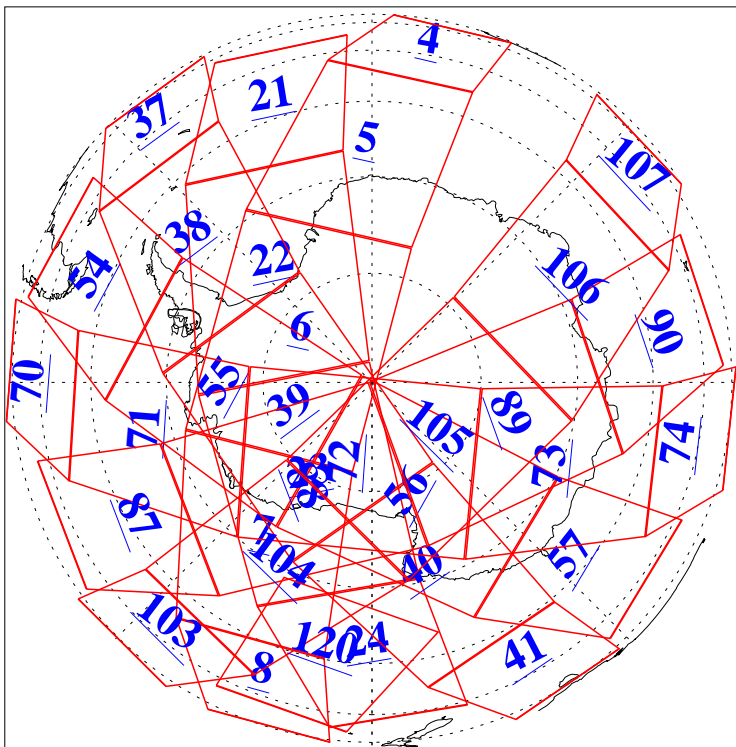

L1B Availability  
AMSU Granules: 240  
HSB Granules: 0  
AIRS Granules: 240

18 Jan 2011  
DoY 18  
Aqua Day 3181  
Granules: 1 to 120

Granules: 121 to 240

Legend: AMSU Available, HSB Available, AIRS Available

L1B Availability  
AMSU Granules: 240  
HSB Granules: 0  
AIRS Granules: 240

18 Jan 2011  
DoY 18  
Aqua Day 3181  
Ascending Granules

Descending Granules

Legend: AMSU Available, HSB Available, AIRS Available

L1B Availability  
 AMSU Granules: 240  
 HSB Granules: 0  
 AIRS Granules: 240

18 Jan 2011  
 DoY 18  
 Aqua Day 3181

Northern Hemisphere Granules

Southern Hemisphere Granules

Legend: AMSU Available, HSB Available, AIRS Available