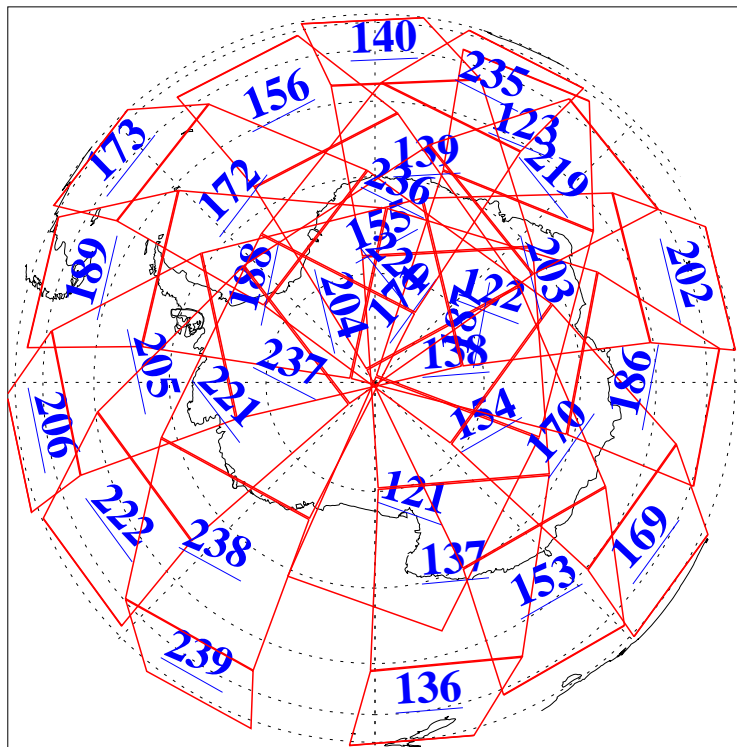

L1B Availability  
AMSU Granules: 240  
HSB Granules: 0  
AIRS Granules: 240

18 Jan 2011  
DoY 18  
Aqua Day 3181  
Granules: 1 to 120

Granules: 121 to 240

Legend: AMSU Available, HSB Available, AIRS Available

L1B Availability  
AMSU Granules: 240  
HSB Granules: 0  
AIRS Granules: 240

18 Jan 2011  
DoY 18  
Aqua Day 3181  
Ascending Granules

Descending Granules

Legend: AMSU Available, HSB Available, AIRS Available

L1B Availability  
 AMSU Granules: 240  
 HSB Granules: 0  
 AIRS Granules: 240

18 Jan 2011  
 DoY 18  
 Aqua Day 3181

Northern Hemisphere Granules

Southern Hemisphere Granules

Legend: AMSU Available, HSB Available, AIRS Available