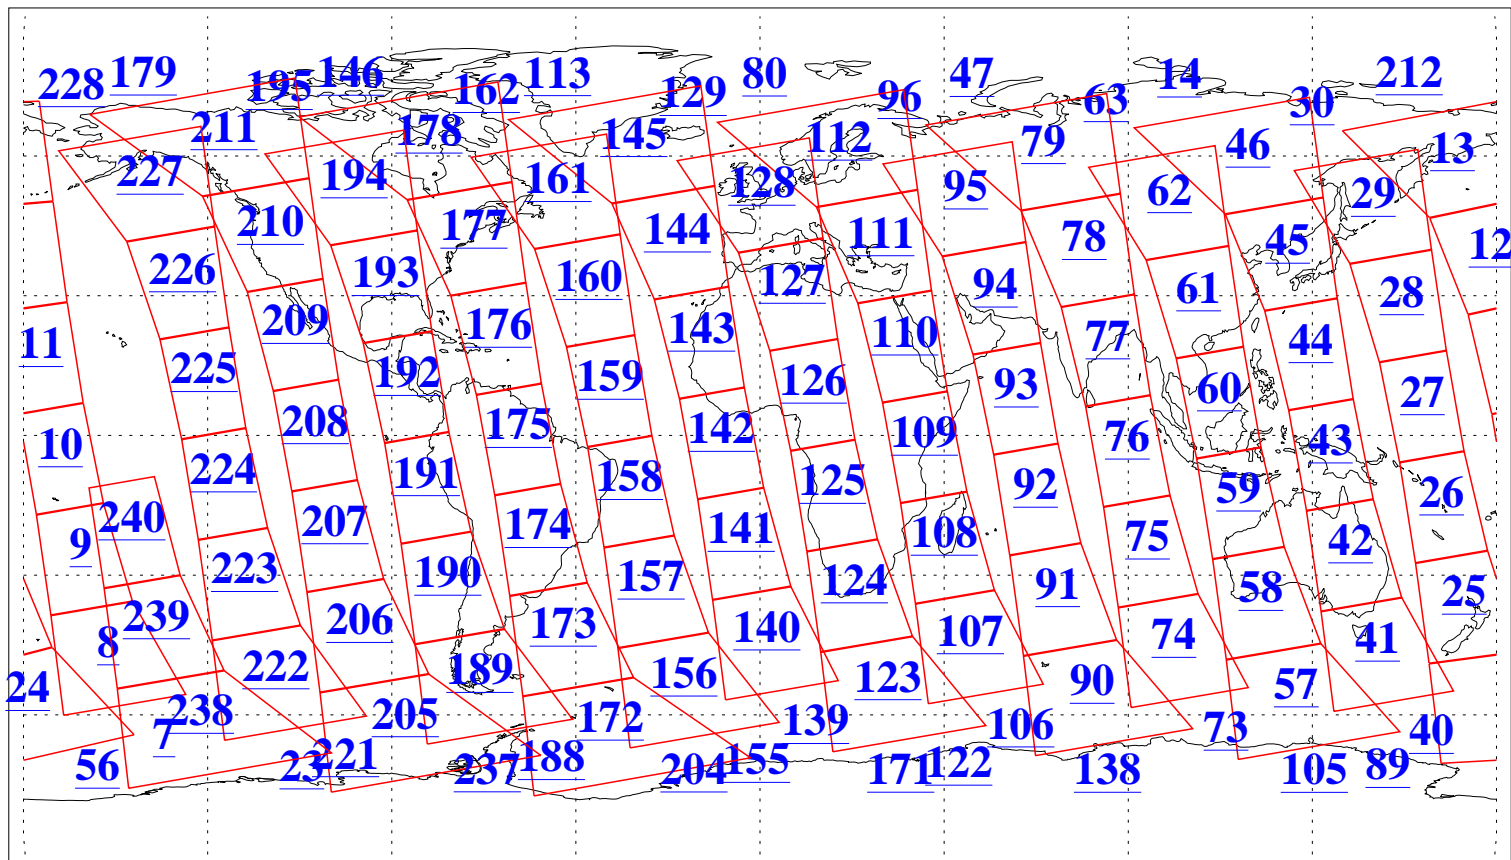

L1B Availability  
AMSU Granules: 240  
HSB Granules: 0  
AIRS Granules: 240

18 Jan 2011  
DoY 18  
Aqua Day 3181  
Granules: 1 to 120

Granules: 121 to 240

Legend: AMSU Available, HSB Available, AIRS Available

L1B Availability  
AMSU Granules: 240  
HSB Granules: 0  
AIRS Granules: 240

18 Jan 2011  
DoY 18  
Aqua Day 3181  
Ascending Granules

Descending Granules

Legend: AMSU Available, HSB Available, AIRS Available

L1B Availability  
 AMSU Granules: 240  
 HSB Granules: 0  
 AIRS Granules: 240

18 Jan 2011  
 DoY 18  
 Aqua Day 3181

Northern Hemisphere Granules

Southern Hemisphere Granules

Legend: AMSU Available, HSB Available, AIRS Available