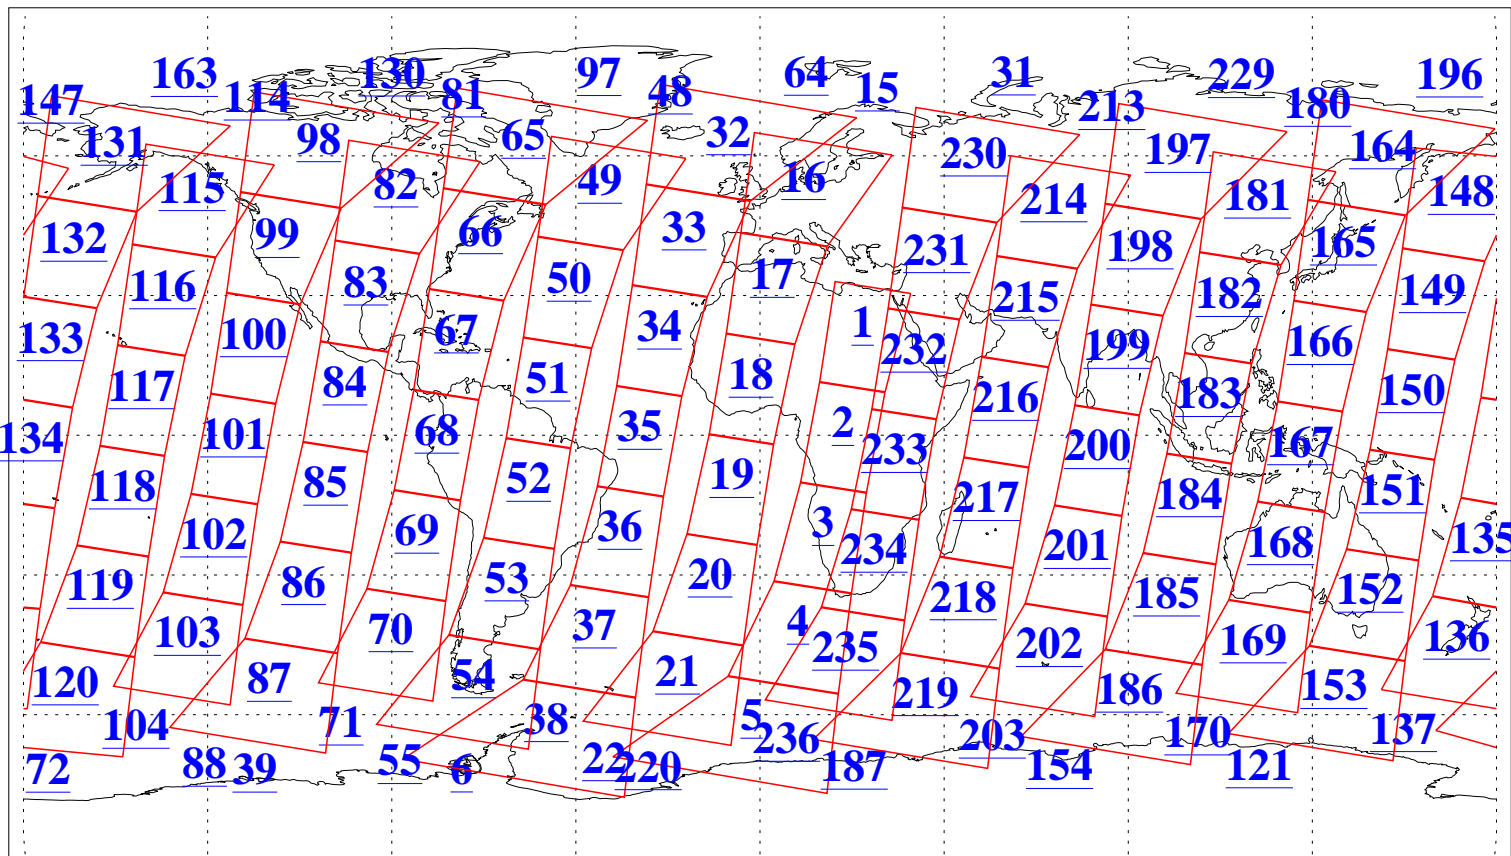

L1B Availability  
AMSU Granules: 240  
HSB Granules: 0  
AIRS Granules: 240

18 Jan 2011  
DoY 18  
Aqua Day 3181  
Granules: 1 to 120

Granules: 121 to 240

Legend: AMSU Available, HSB Available, AIRS Available

L1B Availability  
AMSU Granules: 240  
HSB Granules: 0  
AIRS Granules: 240

18 Jan 2011  
DoY 18  
Aqua Day 3181  
Ascending Granules

Descending Granules

Legend: AMSU Available, HSB Available, AIRS Available

L1B Availability  
 AMSU Granules: 240  
 HSB Granules: 0  
 AIRS Granules: 240

18 Jan 2011  
 DoY 18  
 Aqua Day 3181

Northern Hemisphere Granules

Southern Hemisphere Granules

Legend: AMSU Available, HSB Available, AIRS Available