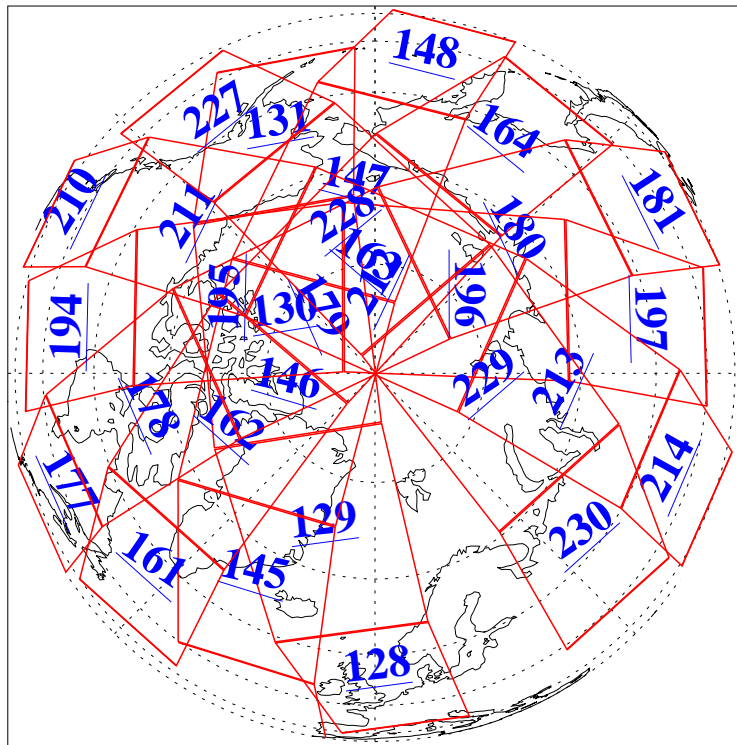

L1B Availability  
AMSU Granules: 240  
HSB Granules: 0  
AIRS Granules: 240

18 Jan 2011  
DoY 18  
Aqua Day 3181  
Granules: 1 to 120

Granules: 121 to 240

Legend: AMSU Available, HSB Available, AIRS Available

L1B Availability  
AMSU Granules: 240  
HSB Granules: 0  
AIRS Granules: 240

18 Jan 2011  
DoY 18  
Aqua Day 3181  
Ascending Granules

Descending Granules

Legend: AMSU Available, HSB Available, AIRS Available

L1B Availability  
 AMSU Granules: 240  
 HSB Granules: 0  
 AIRS Granules: 240

18 Jan 2011  
 DoY 18  
 Aqua Day 3181

Northern Hemisphere Granules

Southern Hemisphere Granules

Legend: AMSU Available, HSB Available, AIRS Available