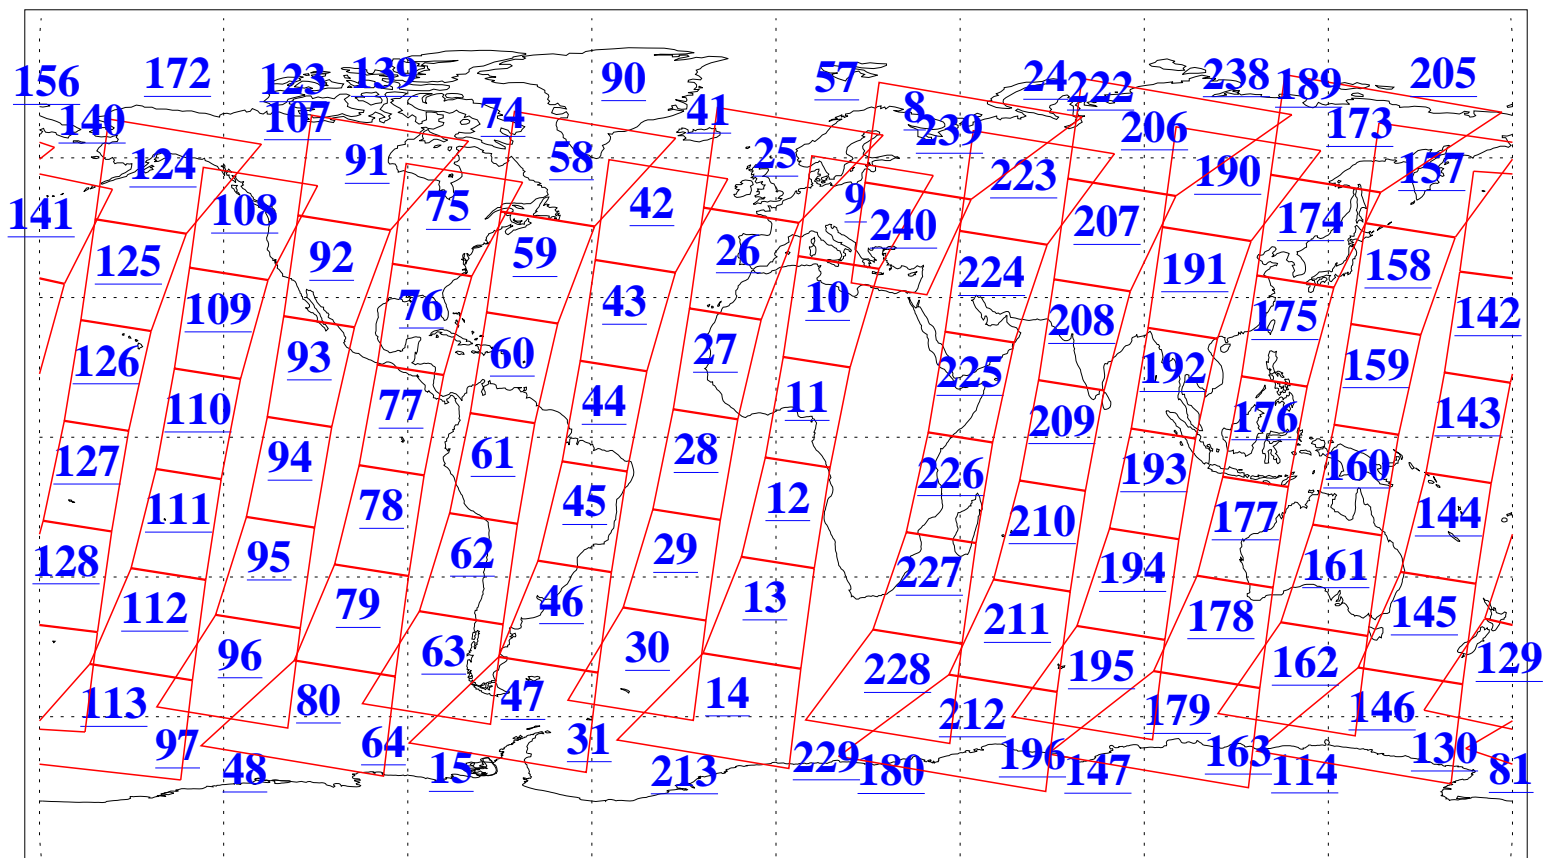

L1B Availability
AMSU Granules: 240
HSB Granules: 0
AIRS Granules: 240

17 Jan 2011
DoY 17
Aqua Day 3180
Granules: 1 to 120

Granules: 121 to 240

Legend: AMSU Available, HSB Available, AIRS Available

L1B Availability
 AMSU Granules: 240
 HSB Granules: 0
 AIRS Granules: 240

17 Jan 2011
 DoY 17
 Aqua Day 3180
 Ascending Granules

Descending Granules

Legend: AMSU Available, HSB Available, AIRS Available

L1B Availability
 AMSU Granules: 240
 HSB Granules: 0
 AIRS Granules: 240

17 Jan 2011
 DoY 17
 Aqua Day 3180

Northern Hemisphere Granules

Southern Hemisphere Granules

Legend: AMSU Available, HSB Available, AIRS Available