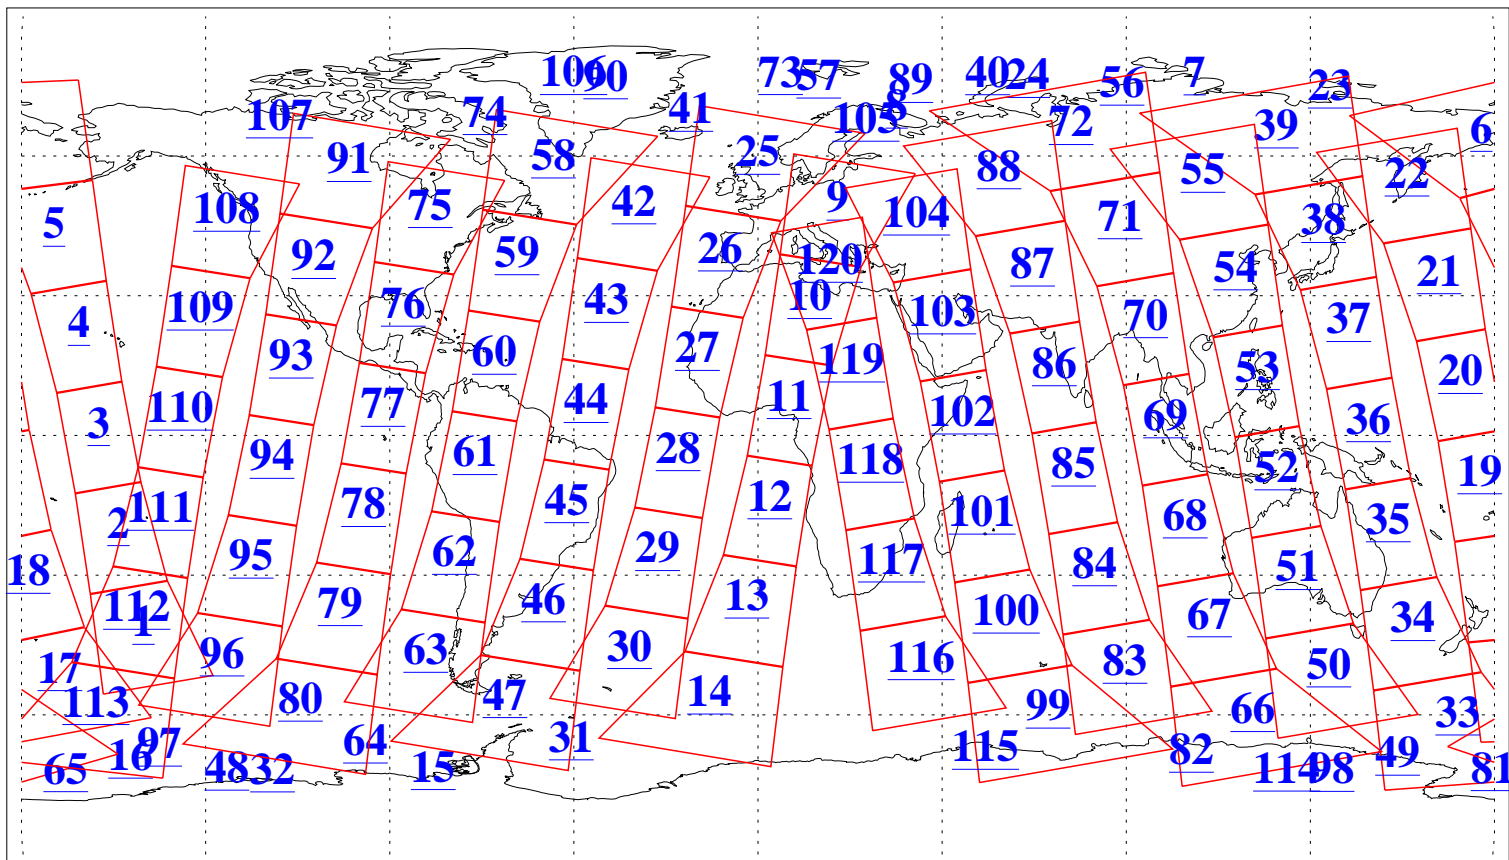

L1B Availability
AMSU Granules: 240
HSB Granules: 0
AIRS Granules: 240

17 Jan 2011
DoY 17
Aqua Day 3180
Granules: 1 to 120

Granules: 121 to 240

Legend: AMSU Available, HSB Available, AIRS Available

L1B Availability
 AMSU Granules: 240
 HSB Granules: 0
 AIRS Granules: 240

17 Jan 2011
 DoY 17
 Aqua Day 3180
 Ascending Granules

Descending Granules

Legend: AMSU Available, HSB Available, AIRS Available

L1B Availability
 AMSU Granules: 240
 HSB Granules: 0
 AIRS Granules: 240

17 Jan 2011
 DoY 17
 Aqua Day 3180

Northern Hemisphere Granules

Southern Hemisphere Granules

Legend: AMSU Available, HSB Available, AIRS Available