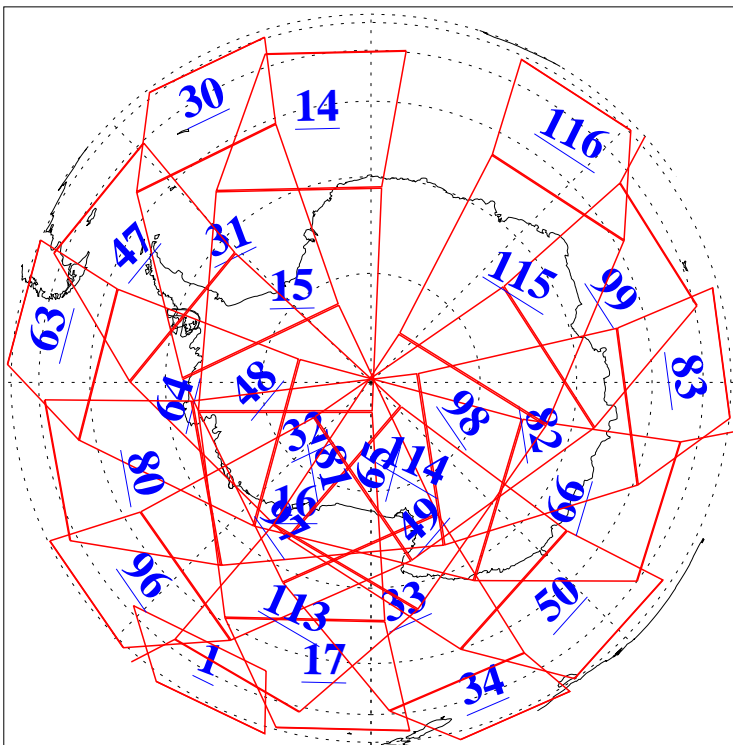

L1B Availability
AMSU Granules: 240
HSB Granules: 0
AIRS Granules: 240

17 Jan 2011
DoY 17
Aqua Day 3180
Granules: 1 to 120

Granules: 121 to 240

Legend: AMSU Available, HSB Available, AIRS Available

L1B Availability
 AMSU Granules: 240
 HSB Granules: 0
 AIRS Granules: 240

17 Jan 2011
 DoY 17
 Aqua Day 3180
 Ascending Granules

Descending Granules

Legend: AMSU Available, HSB Available, AIRS Available

L1B Availability
 AMSU Granules: 240
 HSB Granules: 0
 AIRS Granules: 240

17 Jan 2011
 DoY 17
 Aqua Day 3180

Northern Hemisphere Granules

Southern Hemisphere Granules

Legend: AMSU Available, HSB Available, AIRS Available