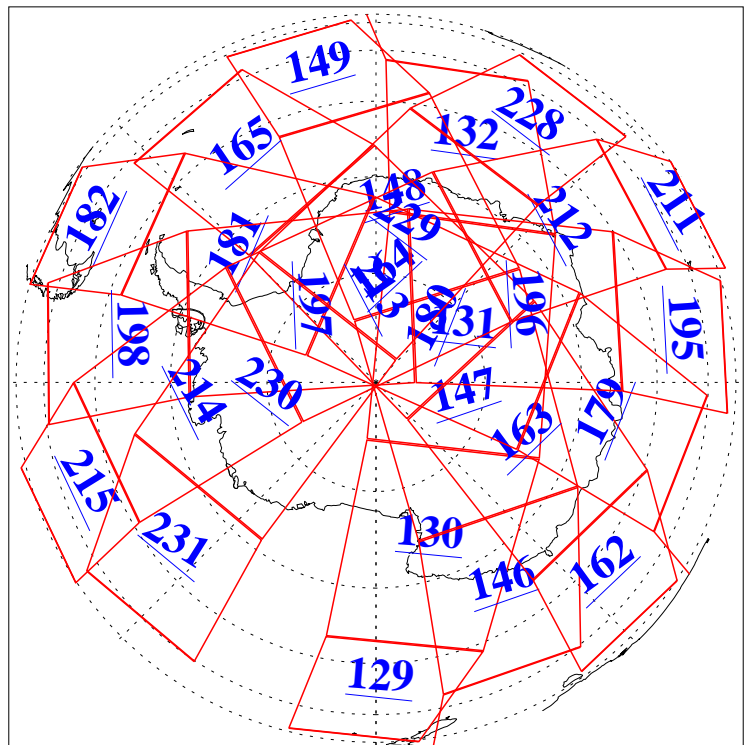

L1B Availability
AMSU Granules: 240
HSB Granules: 0
AIRS Granules: 240

17 Jan 2011
DoY 17
Aqua Day 3180
Granules: 1 to 120

Granules: 121 to 240

Legend: AMSU Available, HSB Available, AIRS Available

L1B Availability
 AMSU Granules: 240
 HSB Granules: 0
 AIRS Granules: 240

17 Jan 2011
 DoY 17
 Aqua Day 3180
 Ascending Granules

Descending Granules

Legend: AMSU Available, HSB Available, AIRS Available

L1B Availability
 AMSU Granules: 240
 HSB Granules: 0
 AIRS Granules: 240

17 Jan 2011
 DoY 17
 Aqua Day 3180

Northern Hemisphere Granules

Southern Hemisphere Granules

Legend: AMSU Available, HSB Available, AIRS Available