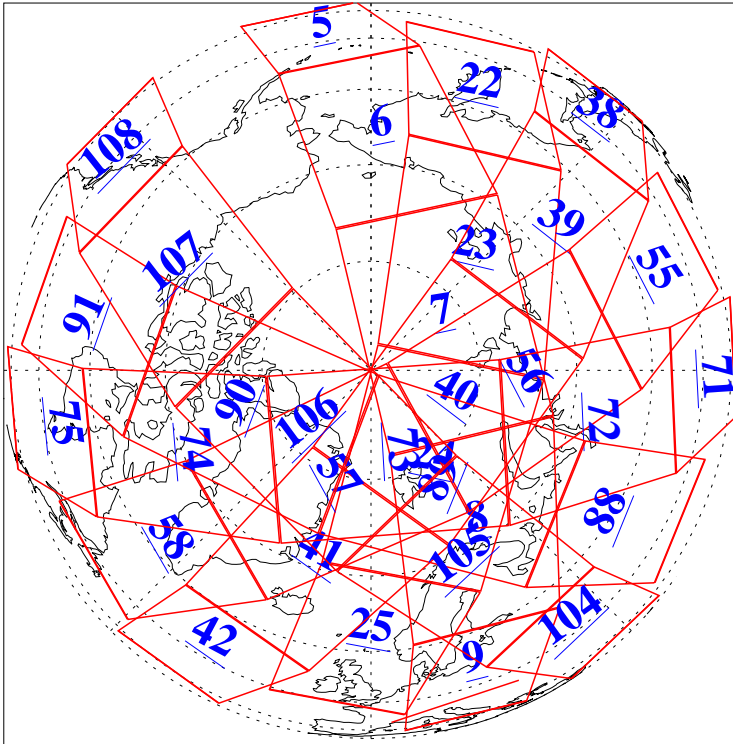

L1B Availability
AMSU Granules: 240
HSB Granules: 0
AIRS Granules: 240

17 Jan 2011
DoY 17
Aqua Day 3180
Granules: 1 to 120

Granules: 121 to 240

Legend: AMSU Available, HSB Available, AIRS Available

L1B Availability
 AMSU Granules: 240
 HSB Granules: 0
 AIRS Granules: 240

17 Jan 2011
 DoY 17
 Aqua Day 3180
 Ascending Granules

Descending Granules

Legend: AMSU Available, HSB Available, AIRS Available

L1B Availability
 AMSU Granules: 240
 HSB Granules: 0
 AIRS Granules: 240

17 Jan 2011
 DoY 17
 Aqua Day 3180

Northern Hemisphere Granules

Southern Hemisphere Granules

Legend: AMSU Available, HSB Available, AIRS Available