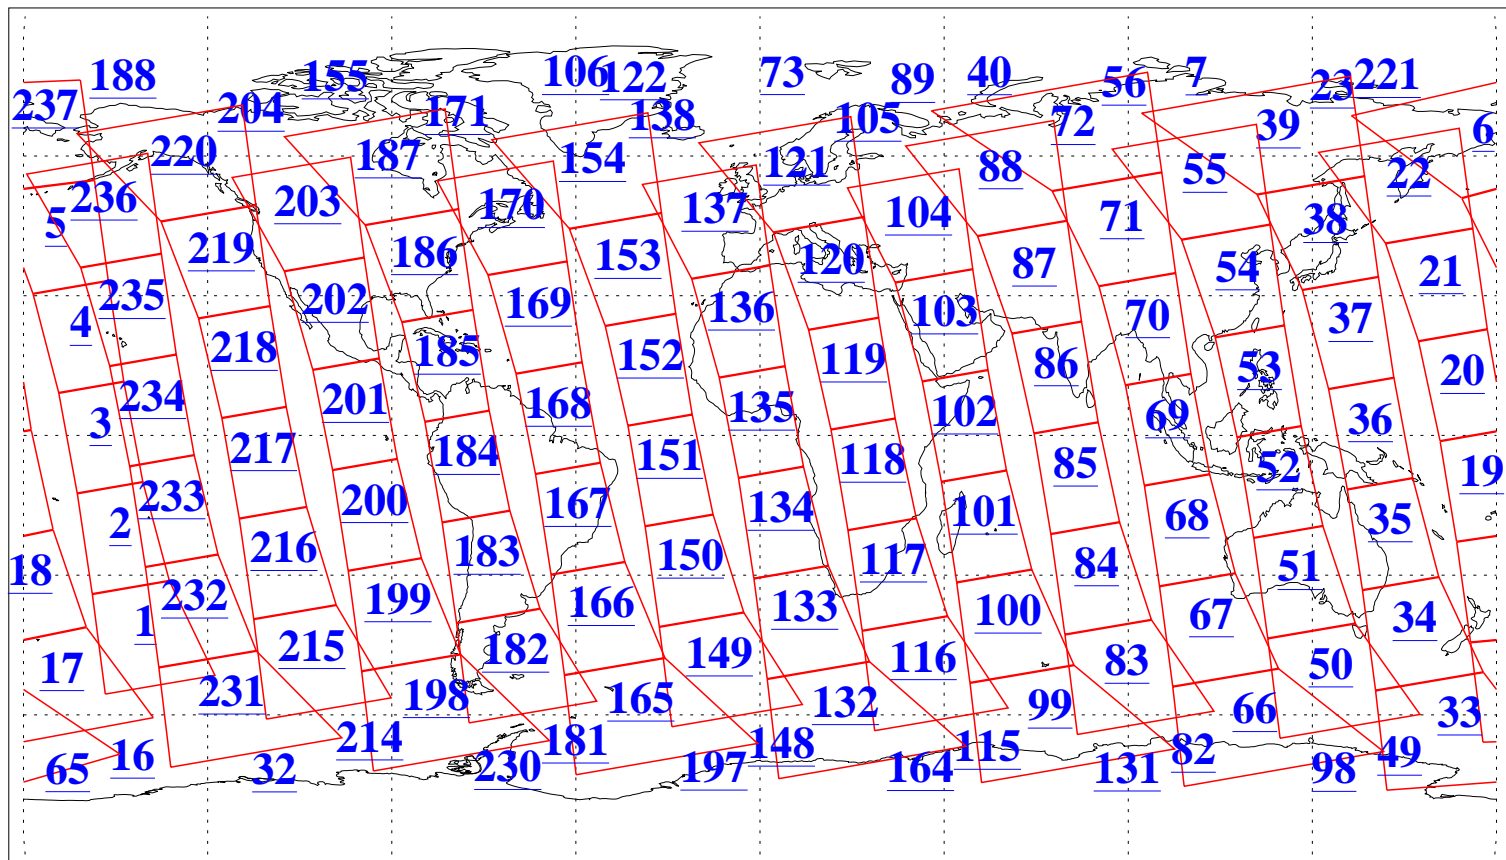

L1B Availability
AMSU Granules: 240
HSB Granules: 0
AIRS Granules: 240

17 Jan 2011
DoY 17
Aqua Day 3180
Granules: 1 to 120

Granules: 121 to 240

Legend: AMSU Available, HSB Available, AIRS Available

L1B Availability
 AMSU Granules: 240
 HSB Granules: 0
 AIRS Granules: 240

17 Jan 2011
 DoY 17
 Aqua Day 3180
 Ascending Granules

Descending Granules

Legend: AMSU Available, HSB Available, AIRS Available

L1B Availability
 AMSU Granules: 240
 HSB Granules: 0
 AIRS Granules: 240

17 Jan 2011
 DoY 17
 Aqua Day 3180

Northern Hemisphere Granules

Southern Hemisphere Granules

Legend: AMSU Available, HSB Available, AIRS Available