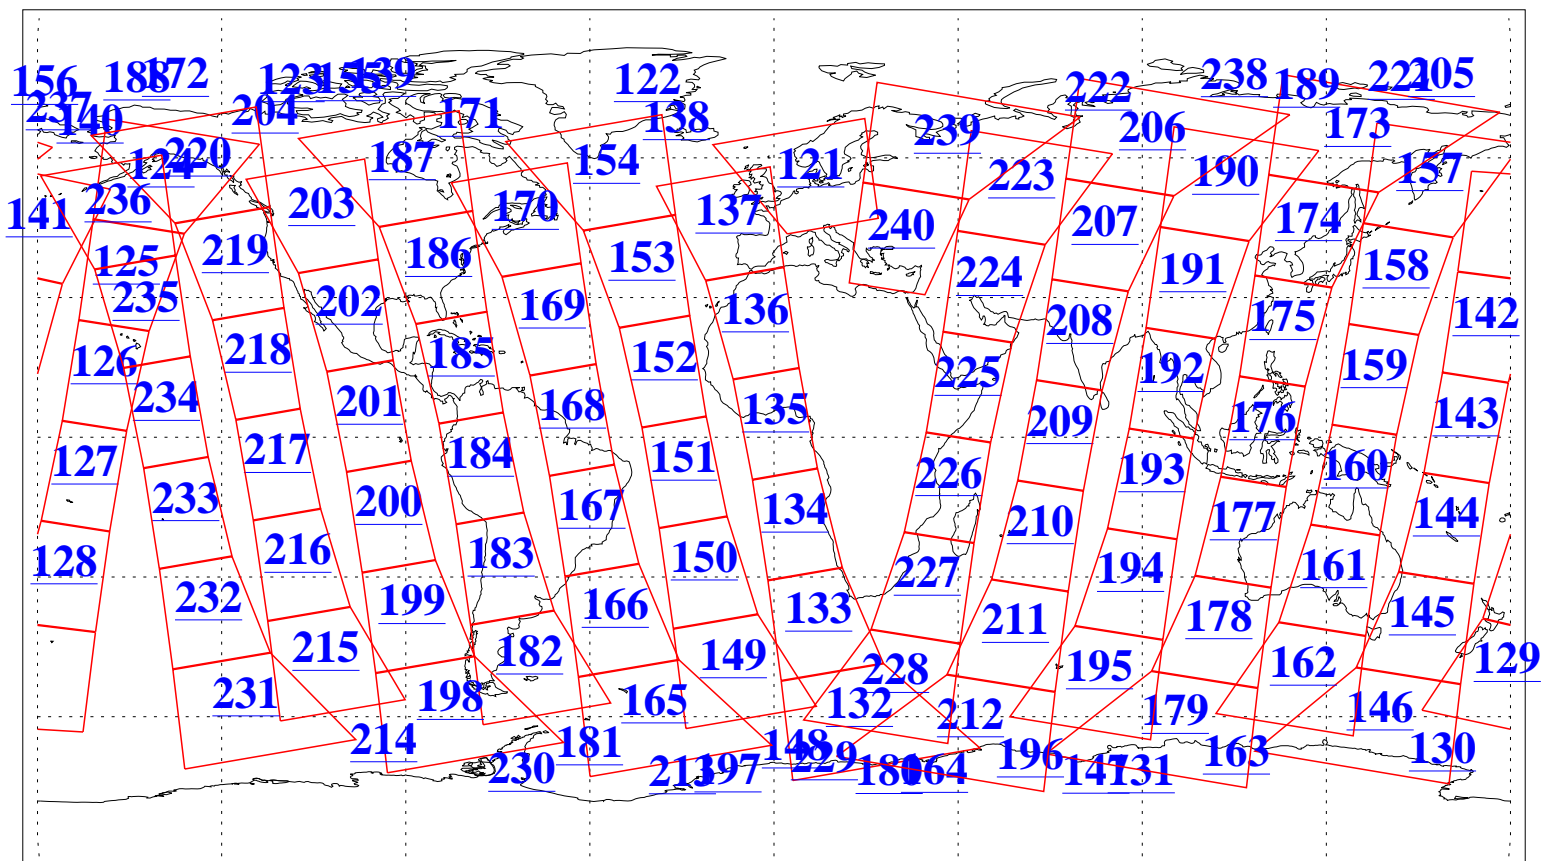

L1B Availability
AMSU Granules: 240
HSB Granules: 0
AIRS Granules: 240

17 Jan 2011
DoY 17
Aqua Day 3180
Granules: 1 to 120

Granules: 121 to 240

Legend: AMSU Available, HSB Available, AIRS Available

L1B Availability
 AMSU Granules: 240
 HSB Granules: 0
 AIRS Granules: 240

17 Jan 2011
 DoY 17
 Aqua Day 3180
 Ascending Granules

Descending Granules

Legend: AMSU Available, HSB Available, AIRS Available

L1B Availability
 AMSU Granules: 240
 HSB Granules: 0
 AIRS Granules: 240

17 Jan 2011
 DoY 17
 Aqua Day 3180

Northern Hemisphere Granules

Southern Hemisphere Granules

Legend: AMSU Available, HSB Available, AIRS Available