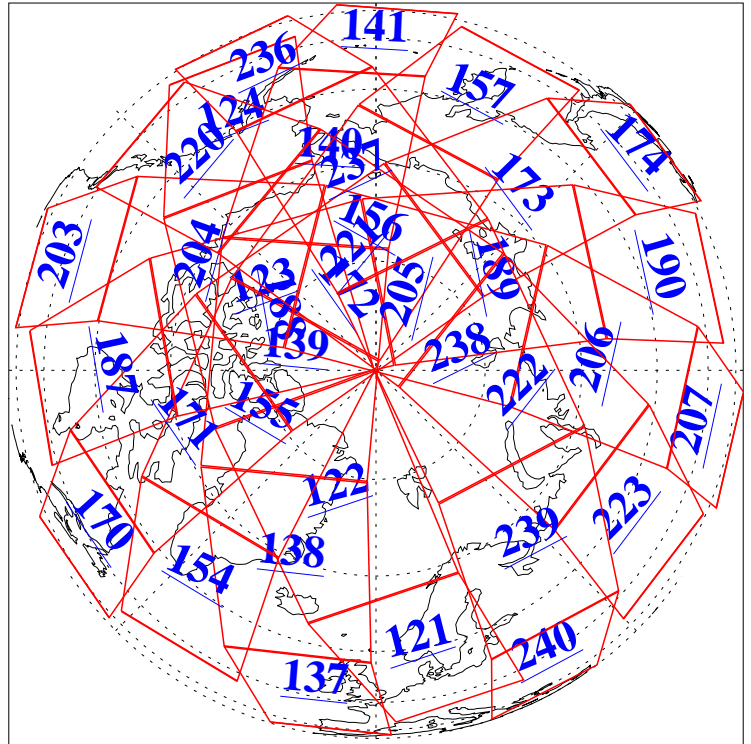

17 Jan 2011
 DoY 17
 Aqua Day 3180
 Ascending Granules

Descending Granules

Legend: AMSU Available, HSB Available, AIRS Available

L1B Availability
 AMSU Granules: 240
 HSB Granules: 0
 AIRS Granules: 240

17 Jan 2011
 DoY 17
 Aqua Day 3180

Northern Hemisphere Granules

Southern Hemisphere Granules

Legend: AMSU Available, HSB Available, AIRS Available