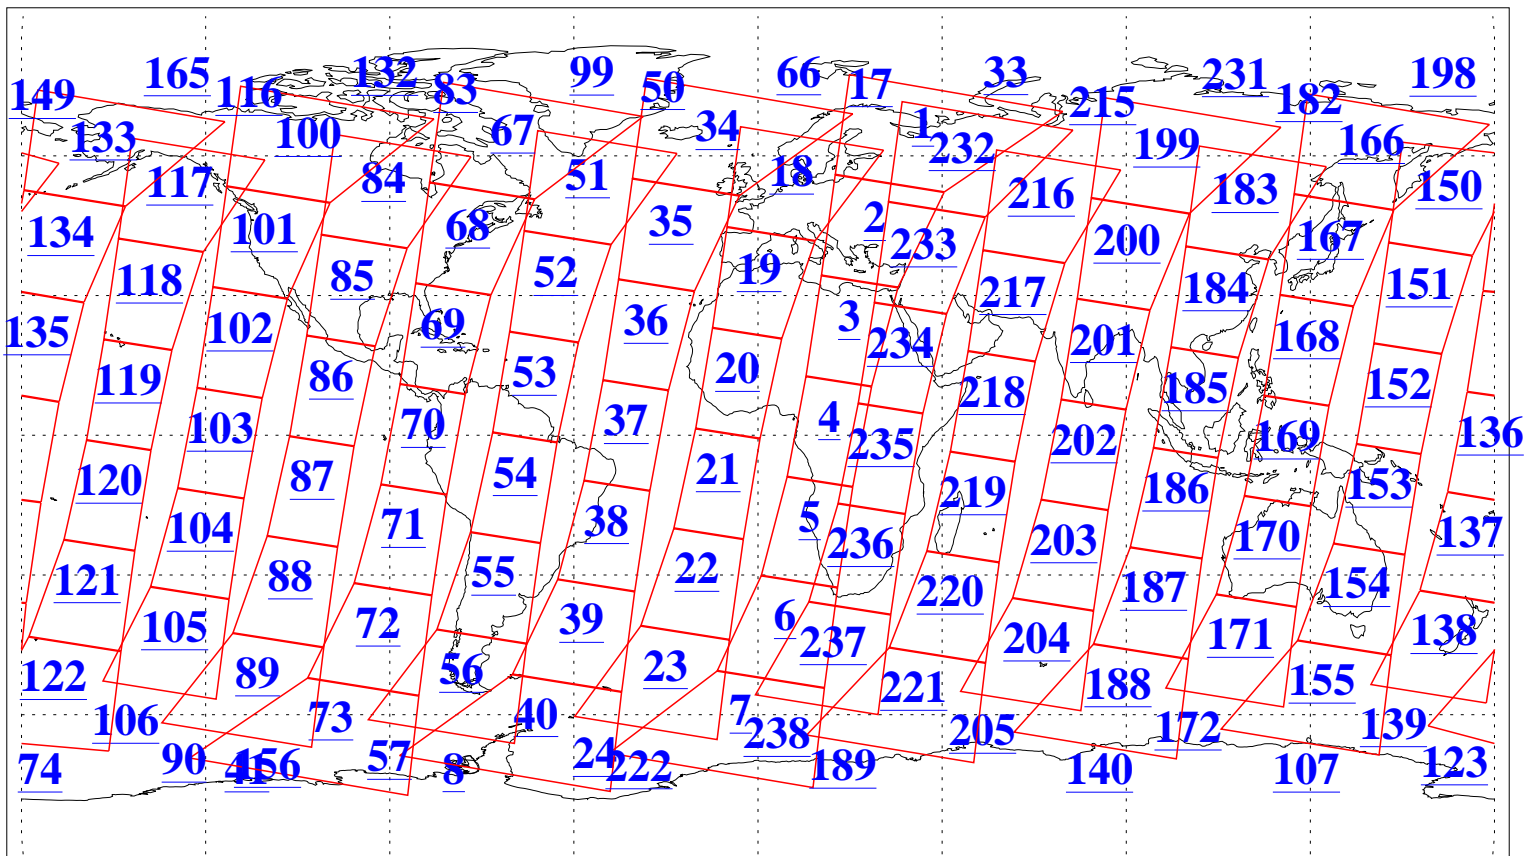

L1B Availability
AMSU Granules: 240
HSB Granules: 0
AIRS Granules: 240

16 Jan 2011
DoY 16
Aqua Day 3179
Granules: 1 to 120

Granules: 121 to 240

Legend: AMSU Available, HSB Available, AIRS Available

L1B Availability
AMSU Granules: 240
HSB Granules: 0
AIRS Granules: 240

16 Jan 2011
DoY 16
Aqua Day 3179
Ascending Granules

Descending Granules

Legend: AMSU Available, HSB Available, AIRS Available

L1B Availability
 AMSU Granules: 240
 HSB Granules: 0
 AIRS Granules: 240

16 Jan 2011
 DoY 16
 Aqua Day 3179

Northern Hemisphere Granules

Southern Hemisphere Granules

Legend: AMSU Available, HSB Available, AIRS Available