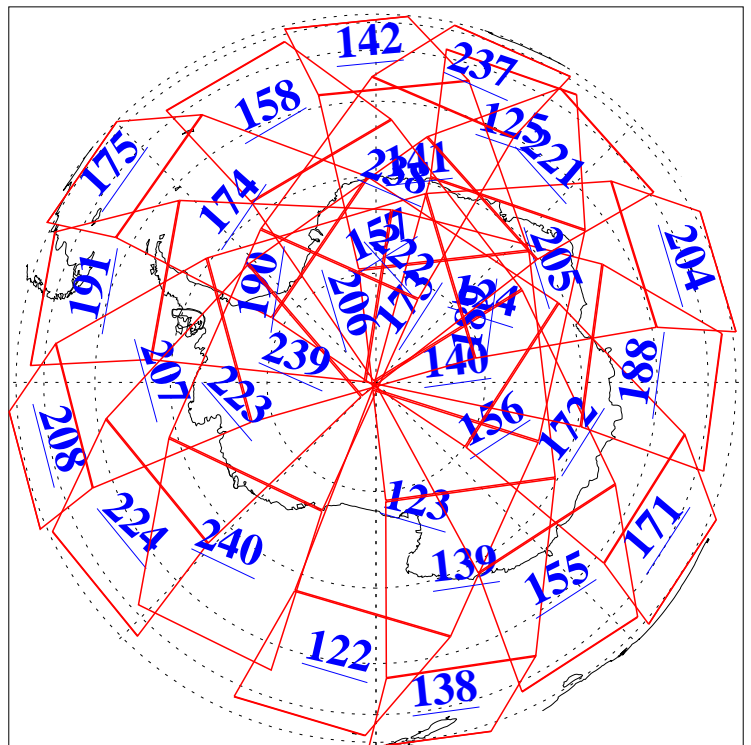

L1B Availability
AMSU Granules: 240
HSB Granules: 0
AIRS Granules: 240

16 Jan 2011
DoY 16
Aqua Day 3179
Granules: 1 to 120

Granules: 121 to 240

Legend: AMSU Available, HSB Available, AIRS Available

L1B Availability
AMSU Granules: 240
HSB Granules: 0
AIRS Granules: 240

16 Jan 2011
DoY 16
Aqua Day 3179
Ascending Granules

Descending Granules

Legend: AMSU Available, HSB Available, AIRS Available

L1B Availability
 AMSU Granules: 240
 HSB Granules: 0
 AIRS Granules: 240

16 Jan 2011
 DoY 16
 Aqua Day 3179

Northern Hemisphere Granules

Southern Hemisphere Granules

Legend: AMSU Available, HSB Available, AIRS Available