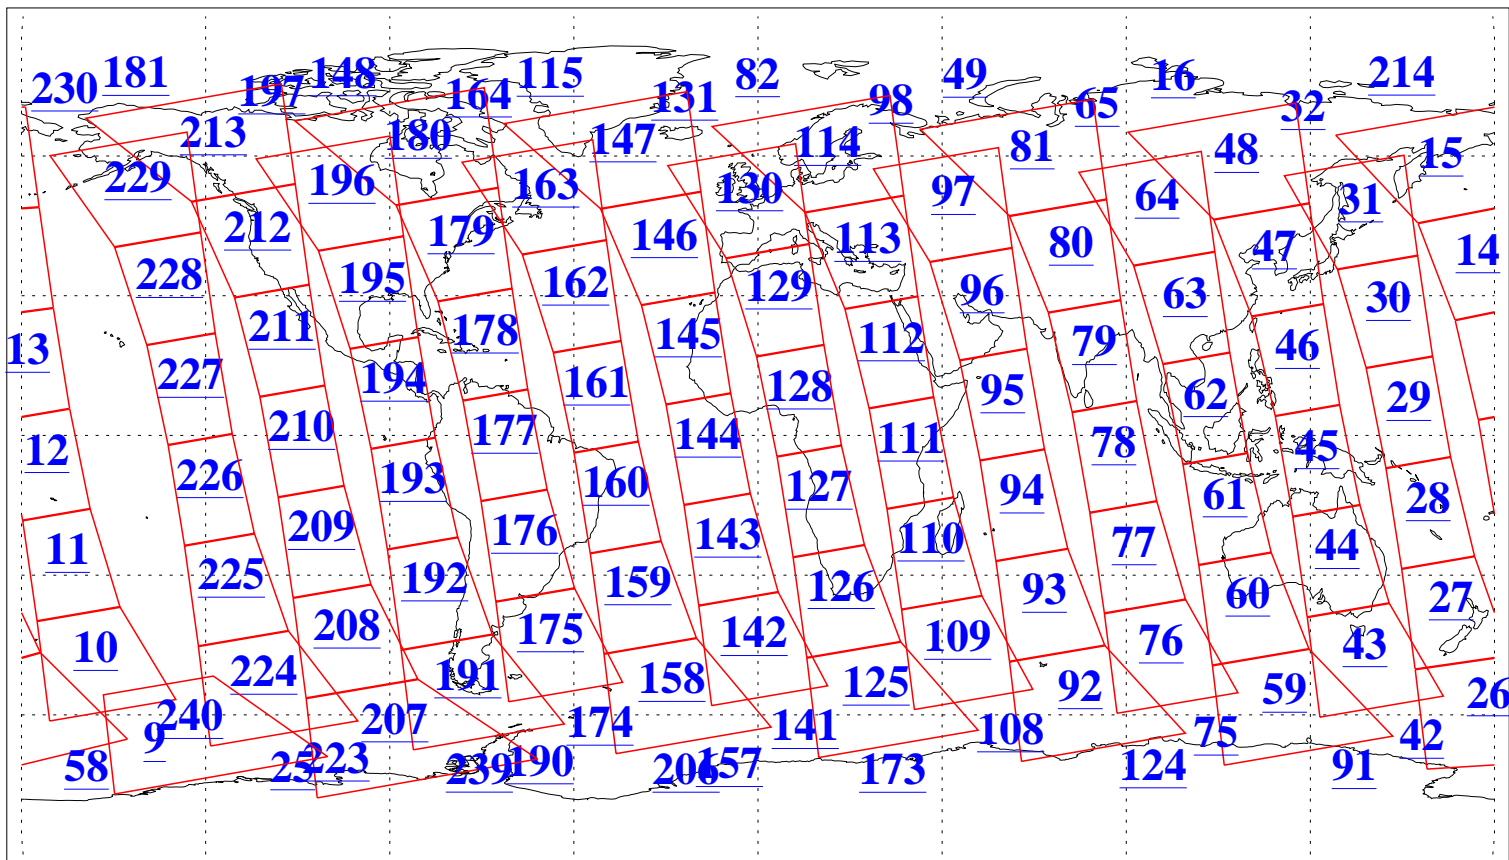

L1B Availability
AMSU Granules: 240
HSB Granules: 0
AIRS Granules: 240

16 Jan 2011
DoY 16
Aqua Day 3179
Granules: 1 to 120

Granules: 121 to 240

Legend: AMSU Available, HSB Available, AIRS Available

L1B Availability
AMSU Granules: 240
HSB Granules: 0
AIRS Granules: 240

16 Jan 2011
DoY 16
Aqua Day 3179
Ascending Granules

Descending Granules

Legend: AMSU Available, HSB Available, AIRS Available

L1B Availability
 AMSU Granules: 240
 HSB Granules: 0
 AIRS Granules: 240

16 Jan 2011
 DoY 16
 Aqua Day 3179

Northern Hemisphere Granules

Southern Hemisphere Granules

Legend: AMSU Available, HSB Available, AIRS Available