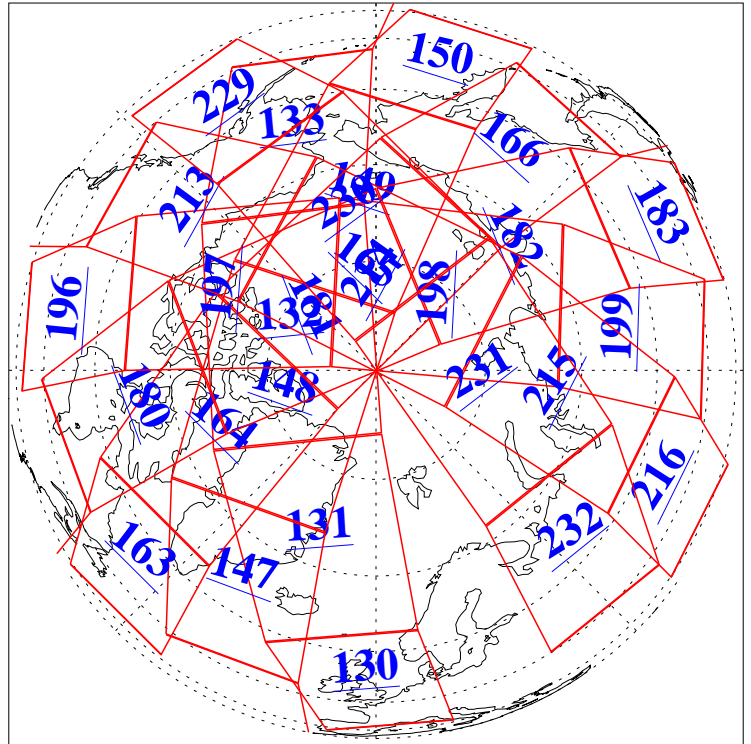

16 Jan 2011
DoY 16
Aqua Day 3179
Ascending Granules

Descending Granules

Legend: AMSU Available, HSB Available, AIRS Available

L1B Availability
 AMSU Granules: 240
 HSB Granules: 0
 AIRS Granules: 240

16 Jan 2011
 DoY 16
 Aqua Day 3179

Northern Hemisphere Granules

Southern Hemisphere Granules

Legend: AMSU Available, HSB Available, AIRS Available