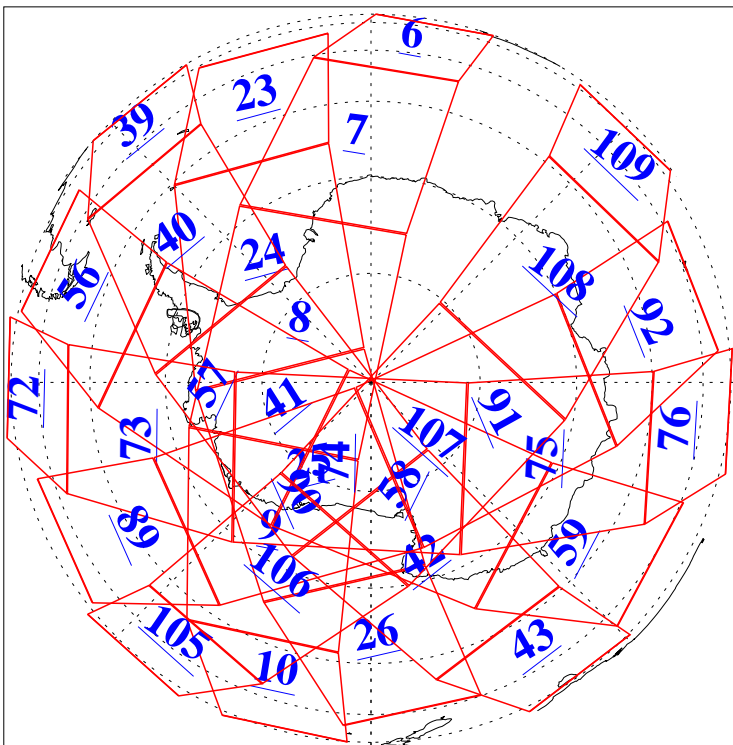

L1B Availability
AMSU Granules: 240
HSB Granules: 0
AIRS Granules: 240

16 Jan 2011
DoY 16
Aqua Day 3179
Granules: 1 to 120

Granules: 121 to 240

Legend: AMSU Available, HSB Available, AIRS Available

L1B Availability
AMSU Granules: 240
HSB Granules: 0
AIRS Granules: 240

16 Jan 2011
DoY 16
Aqua Day 3179
Ascending Granules

Descending Granules

Legend: AMSU Available, HSB Available, AIRS Available

L1B Availability
 AMSU Granules: 240
 HSB Granules: 0
 AIRS Granules: 240

16 Jan 2011
 DoY 16
 Aqua Day 3179

Northern Hemisphere Granules

Southern Hemisphere Granules

Legend: AMSU Available, HSB Available, AIRS Available