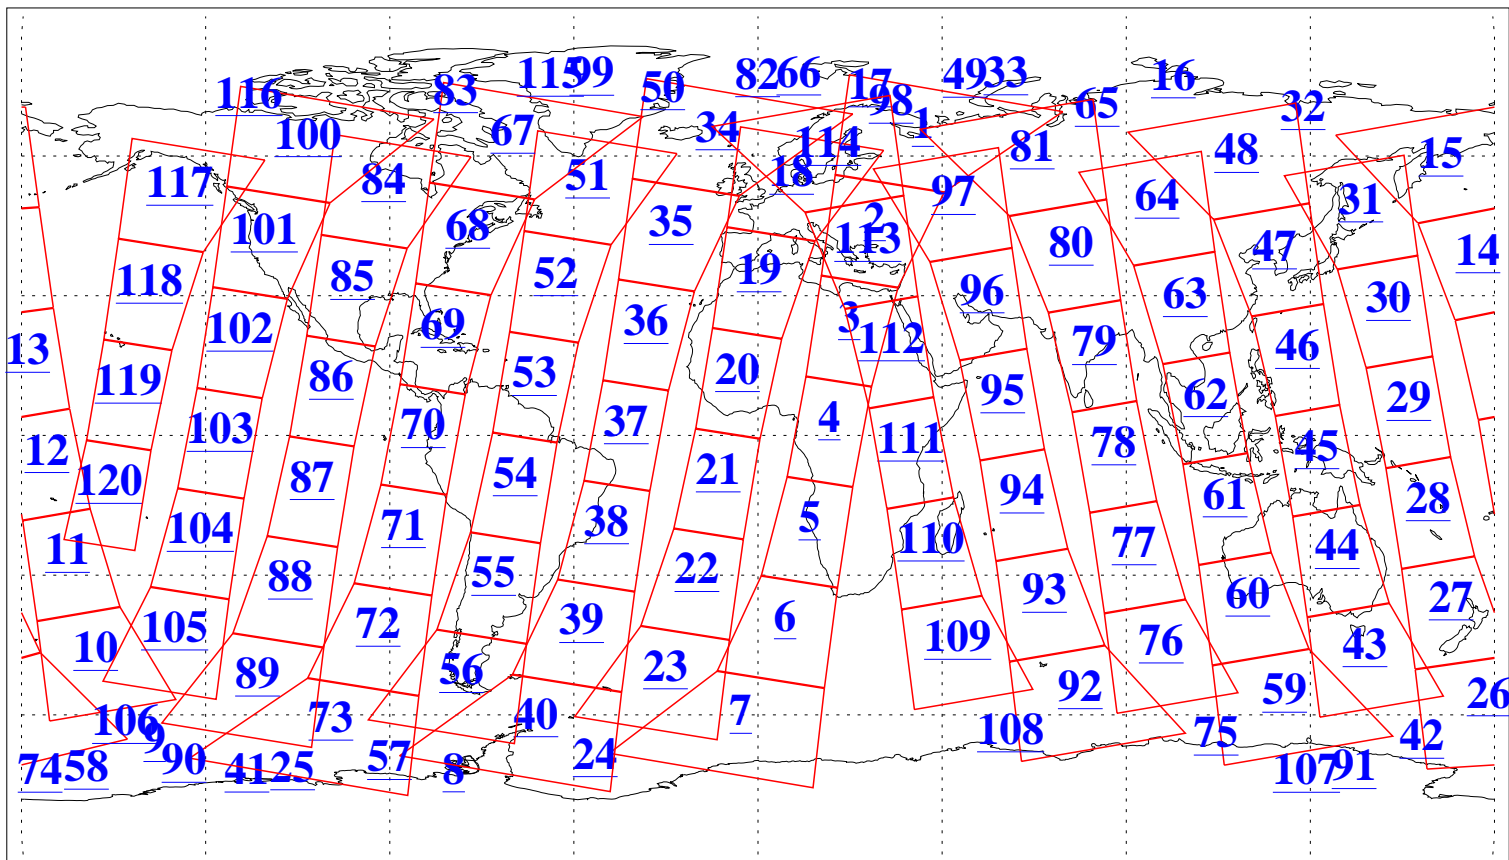

L1B Availability
AMSU Granules: 240
HSB Granules: 0
AIRS Granules: 240

16 Jan 2011
DoY 16
Aqua Day 3179
Granules: 1 to 120

Granules: 121 to 240

Legend: AMSU Available, HSB Available, AIRS Available

L1B Availability
AMSU Granules: 240
HSB Granules: 0
AIRS Granules: 240

16 Jan 2011
DoY 16
Aqua Day 3179
Ascending Granules

Descending Granules

Legend: AMSU Available, HSB Available, AIRS Available

L1B Availability
 AMSU Granules: 240
 HSB Granules: 0
 AIRS Granules: 240

16 Jan 2011
 DoY 16
 Aqua Day 3179

Northern Hemisphere Granules

Southern Hemisphere Granules

Legend: AMSU Available, HSB Available, AIRS Available