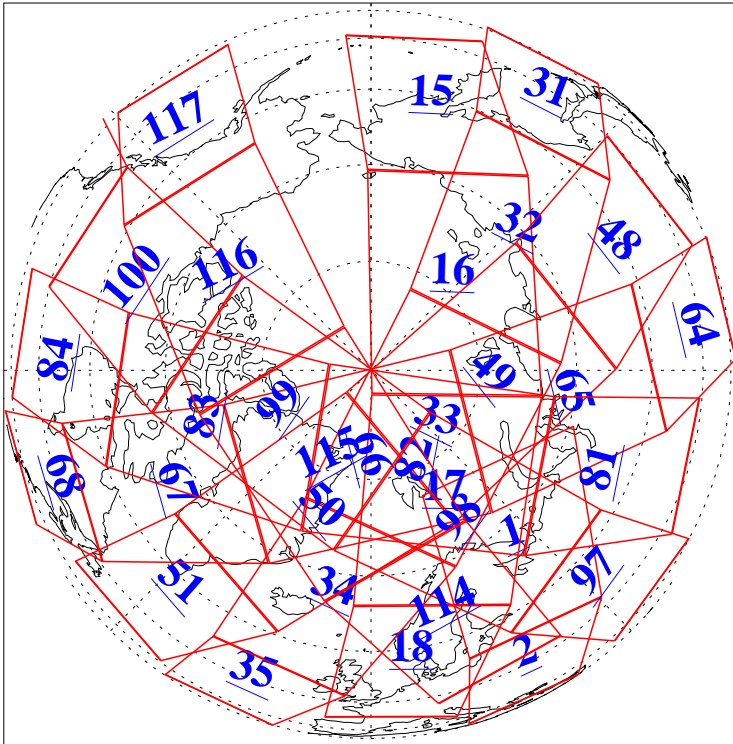

L1B Availability
AMSU Granules: 240
HSB Granules: 0
AIRS Granules: 240

16 Jan 2011
DoY 16
Aqua Day 3179
Granules: 1 to 120

Granules: 121 to 240

Legend: AMSU Available, HSB Available, AIRS Available

L1B Availability
AMSU Granules: 240
HSB Granules: 0
AIRS Granules: 240

16 Jan 2011
DoY 16
Aqua Day 3179
Ascending Granules

Descending Granules

Legend: AMSU Available, HSB Available, AIRS Available

L1B Availability
 AMSU Granules: 240
 HSB Granules: 0
 AIRS Granules: 240

16 Jan 2011
 DoY 16
 Aqua Day 3179

Northern Hemisphere Granules

Southern Hemisphere Granules

Legend: AMSU Available, HSB Available, AIRS Available