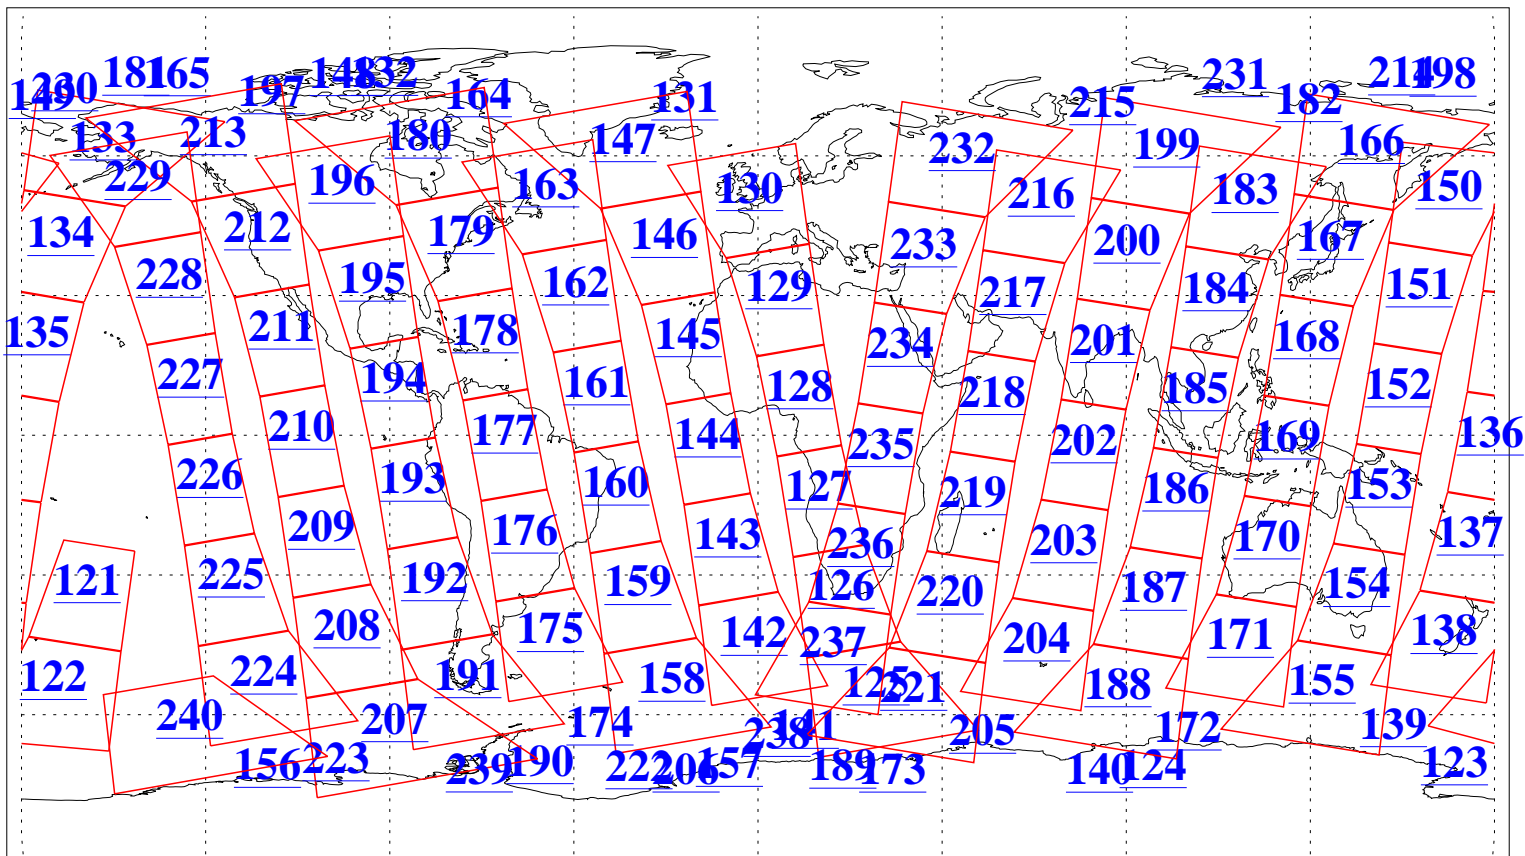

L1B Availability
AMSU Granules: 240
HSB Granules: 0
AIRS Granules: 240

16 Jan 2011
DoY 16
Aqua Day 3179
Granules: 1 to 120

Granules: 121 to 240

Legend: AMSU Available, HSB Available, AIRS Available

L1B Availability
AMSU Granules: 240
HSB Granules: 0
AIRS Granules: 240

16 Jan 2011
DoY 16
Aqua Day 3179
Ascending Granules

Descending Granules

Legend: AMSU Available, HSB Available, AIRS Available

L1B Availability
 AMSU Granules: 240
 HSB Granules: 0
 AIRS Granules: 240

16 Jan 2011
 DoY 16
 Aqua Day 3179