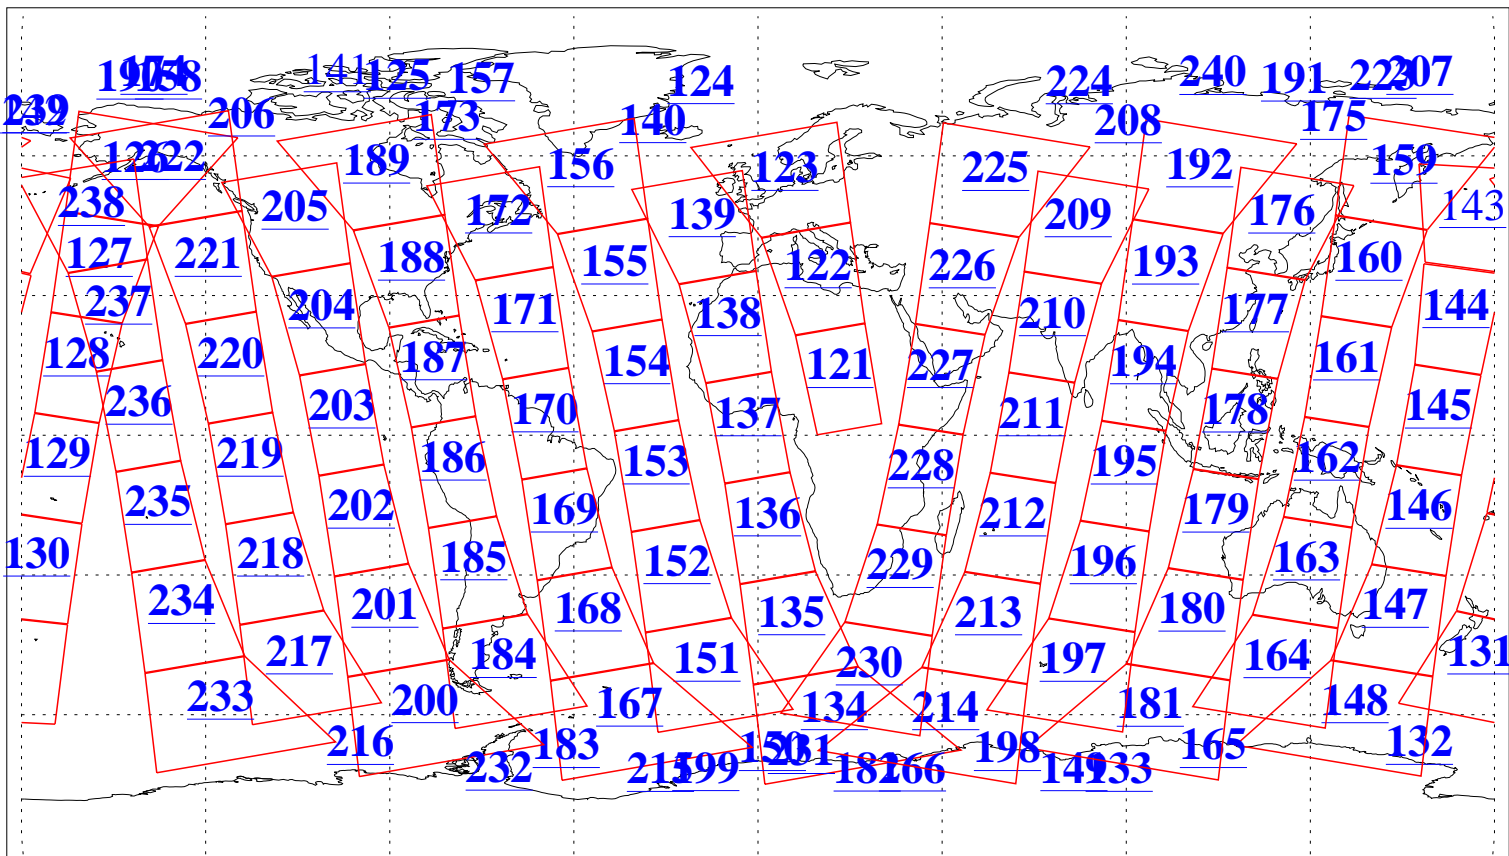

L1B Availability
AMSU Granules: 240
HSB Granules: 0
AIRS Granules: 237

15 Jan 2011
DoY 15
Aqua Day 3178
Granules: 1 to 120

Granules: 121 to 240

Legend: AMSU Available, HSB Available, AIRS Available

L1B Availability
AMSU Granules: 240
HSB Granules: 0
AIRS Granules: 237

15 Jan 2011
DoY 15
Aqua Day 3178
Ascending Granules

Descending Granules

Legend: AMSU Available, HSB Available, AIRS Available

L1B Availability
 AMSU Granules: 240
 HSB Granules: 0
 AIRS Granules: 237

15 Jan 2011
 DoY 15
 Aqua Day 3178

Northern Hemisphere Granules

Southern Hemisphere Granules

Legend: AMSU Available, HSB Available, AIRS Available