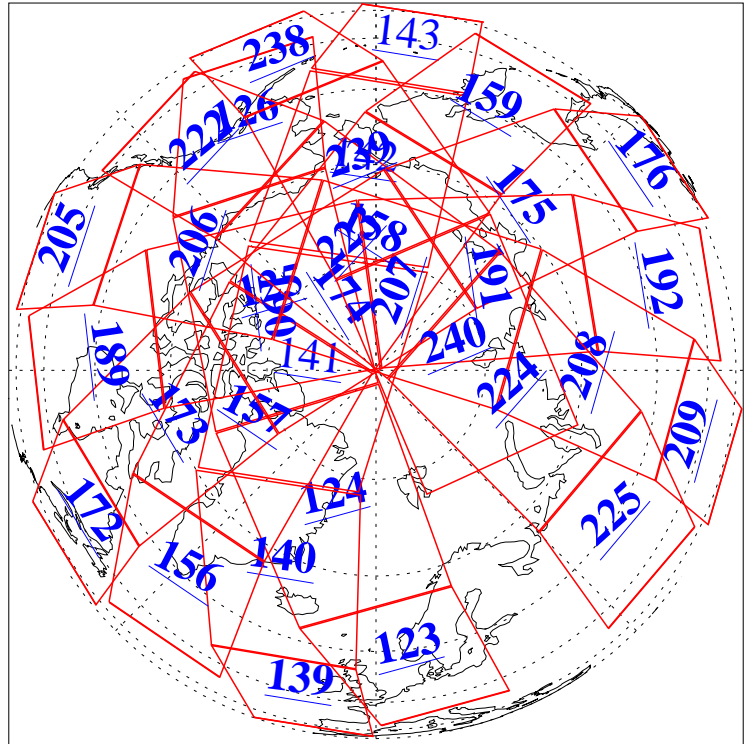

L1B Availability
AMSU Granules: 240
HSB Granules: 0
AIRS Granules: 237

15 Jan 2011
DoY 15
Aqua Day 3178
Granules: 1 to 120

Granules: 121 to 240

Legend: AMSU Available, HSB Available, AIRS Available

L1B Availability
AMSU Granules: 240
HSB Granules: 0
AIRS Granules: 237

15 Jan 2011
DoY 15
Aqua Day 3178
Ascending Granules

Descending Granules

Legend: AMSU Available, HSB Available, AIRS Available

L1B Availability
 AMSU Granules: 240
 HSB Granules: 0
 AIRS Granules: 237

15 Jan 2011
 DoY 15
 Aqua Day 3178

Northern Hemisphere Granules

Southern Hemisphere Granules

Legend: AMSU Available, HSB Available, AIRS Available