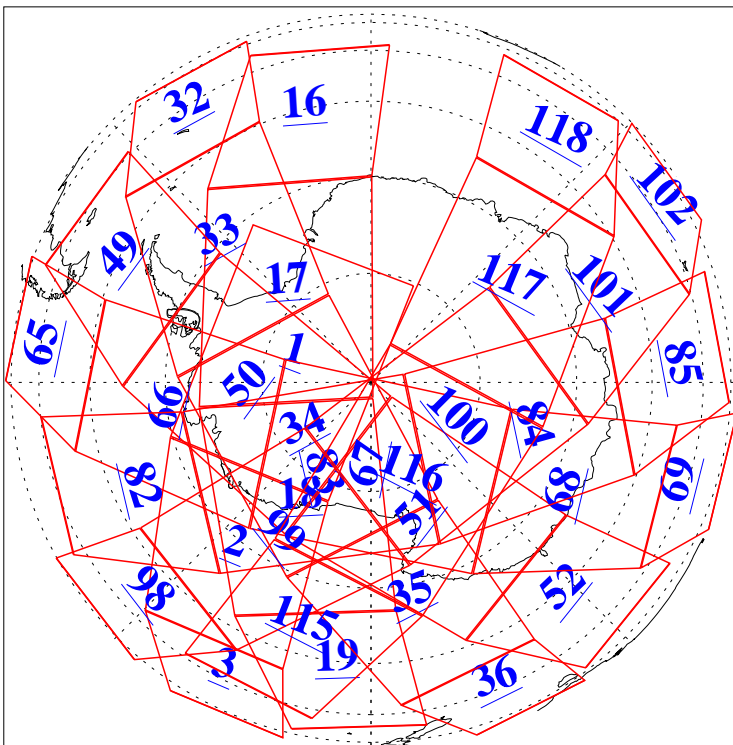

L1B Availability
AMSU Granules: 240
HSB Granules: 0
AIRS Granules: 237

15 Jan 2011
DoY 15
Aqua Day 3178
Granules: 1 to 120

Granules: 121 to 240

Legend: AMSU Available, HSB Available, AIRS Available

L1B Availability
AMSU Granules: 240
HSB Granules: 0
AIRS Granules: 237

15 Jan 2011
DoY 15
Aqua Day 3178
Ascending Granules

Descending Granules

Legend: AMSU Available, HSB Available, AIRS Available

L1B Availability
 AMSU Granules: 240
 HSB Granules: 0
 AIRS Granules: 237

15 Jan 2011
 DoY 15
 Aqua Day 3178

Northern Hemisphere Granules

Southern Hemisphere Granules

Legend: AMSU Available, HSB Available, AIRS Available