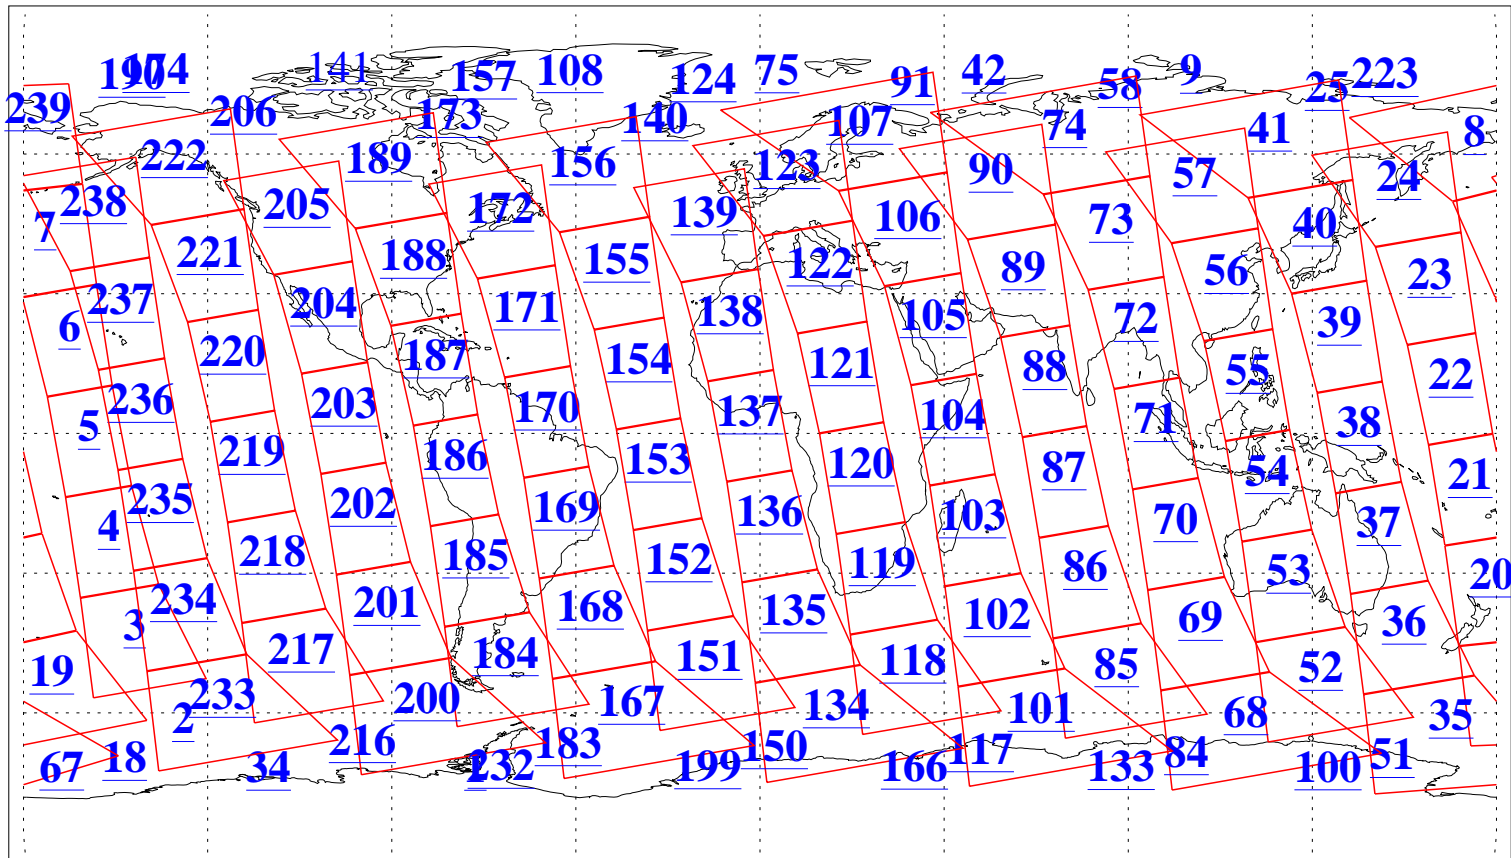

L1B Availability
AMSU Granules: 240
HSB Granules: 0
AIRS Granules: 237

15 Jan 2011
DoY 15
Aqua Day 3178
Granules: 1 to 120

Granules: 121 to 240

Legend: AMSU Available, HSB Available, AIRS Available

L1B Availability
AMSU Granules: 240
HSB Granules: 0
AIRS Granules: 237

15 Jan 2011
DoY 15
Aqua Day 3178
Ascending Granules

Descending Granules

Legend: AMSU Available, HSB Available, AIRS Available

L1B Availability
 AMSU Granules: 240
 HSB Granules: 0
 AIRS Granules: 237

15 Jan 2011
 DoY 15
 Aqua Day 3178

Northern Hemisphere Granules

Southern Hemisphere Granules

Legend: AMSU Available, HSB Available, AIRS Available