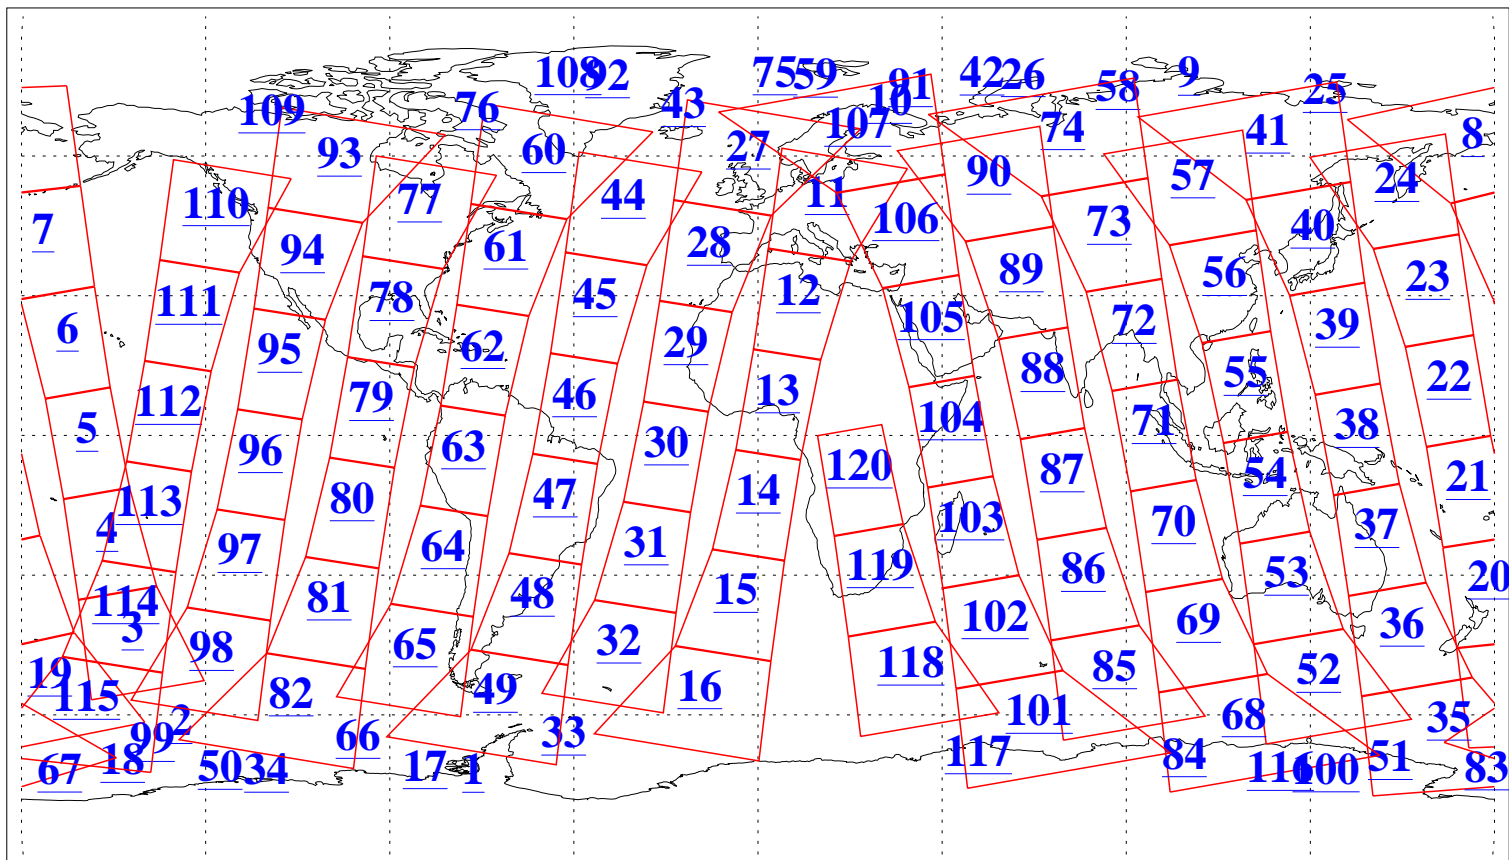

L1B Availability
AMSU Granules: 240
HSB Granules: 0
AIRS Granules: 237

15 Jan 2011
DoY 15
Aqua Day 3178
Granules: 1 to 120

Granules: 121 to 240

Legend: AMSU Available, HSB Available, AIRS Available

L1B Availability
AMSU Granules: 240
HSB Granules: 0
AIRS Granules: 237

15 Jan 2011
DoY 15
Aqua Day 3178
Ascending Granules

Descending Granules

Legend: AMSU Available, HSB Available, AIRS Available

L1B Availability
 AMSU Granules: 240
 HSB Granules: 0
 AIRS Granules: 237

15 Jan 2011
 DoY 15
 Aqua Day 3178

Northern Hemisphere Granules

Southern Hemisphere Granules

Legend: AMSU Available, HSB Available, AIRS Available