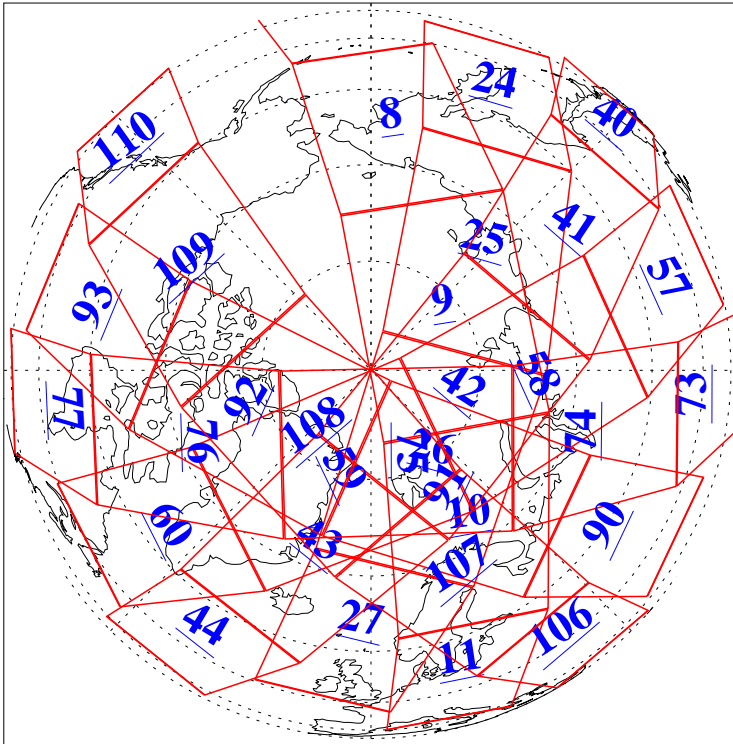

L1B Availability
AMSU Granules: 240
HSB Granules: 0
AIRS Granules: 237

15 Jan 2011
DoY 15
Aqua Day 3178
Granules: 1 to 120

Granules: 121 to 240

Legend: AMSU Available, HSB Available, AIRS Available

L1B Availability
AMSU Granules: 240
HSB Granules: 0
AIRS Granules: 237

15 Jan 2011
DoY 15
Aqua Day 3178
Ascending Granules

Descending Granules

Legend: AMSU Available, HSB Available, AIRS Available

L1B Availability
 AMSU Granules: 240
 HSB Granules: 0
 AIRS Granules: 237

15 Jan 2011
 DoY 15
 Aqua Day 3178

Northern Hemisphere Granules

Southern Hemisphere Granules

Legend: AMSU Available, HSB Available, AIRS Available