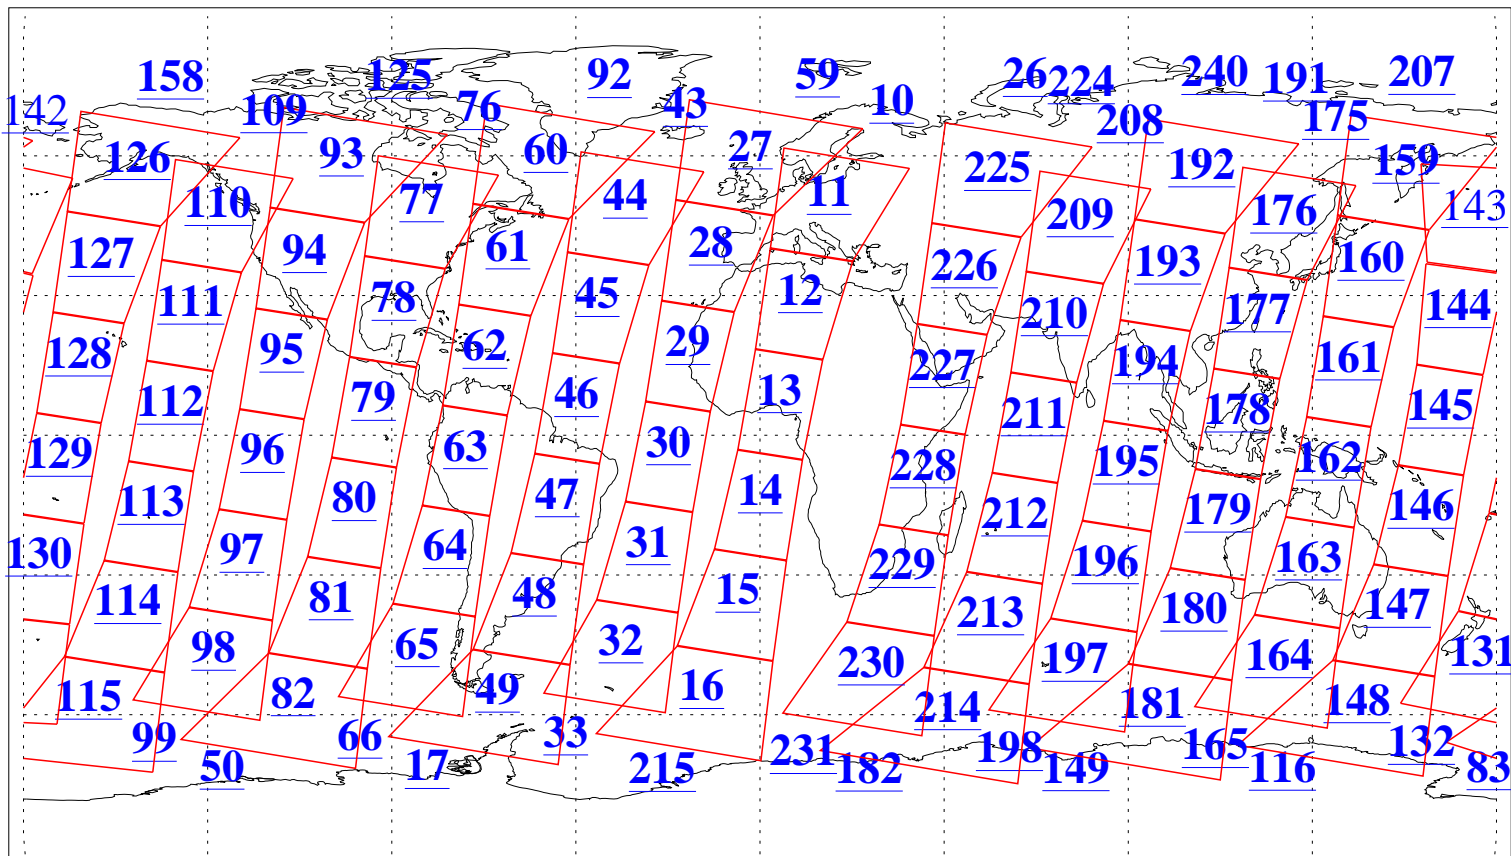

L1B Availability
AMSU Granules: 240
HSB Granules: 0
AIRS Granules: 237

15 Jan 2011
DoY 15
Aqua Day 3178
Granules: 1 to 120

Granules: 121 to 240

Legend: AMSU Available, HSB Available, AIRS Available

L1B Availability
AMSU Granules: 240
HSB Granules: 0
AIRS Granules: 237

15 Jan 2011
DoY 15
Aqua Day 3178
Ascending Granules

Descending Granules

Legend: AMSU Available, HSB Available, AIRS Available

L1B Availability
 AMSU Granules: 240
 HSB Granules: 0
 AIRS Granules: 237

15 Jan 2011
 DoY 15
 Aqua Day 3178

Northern Hemisphere Granules

Southern Hemisphere Granules

Legend: AMSU Available, HSB Available, AIRS Available