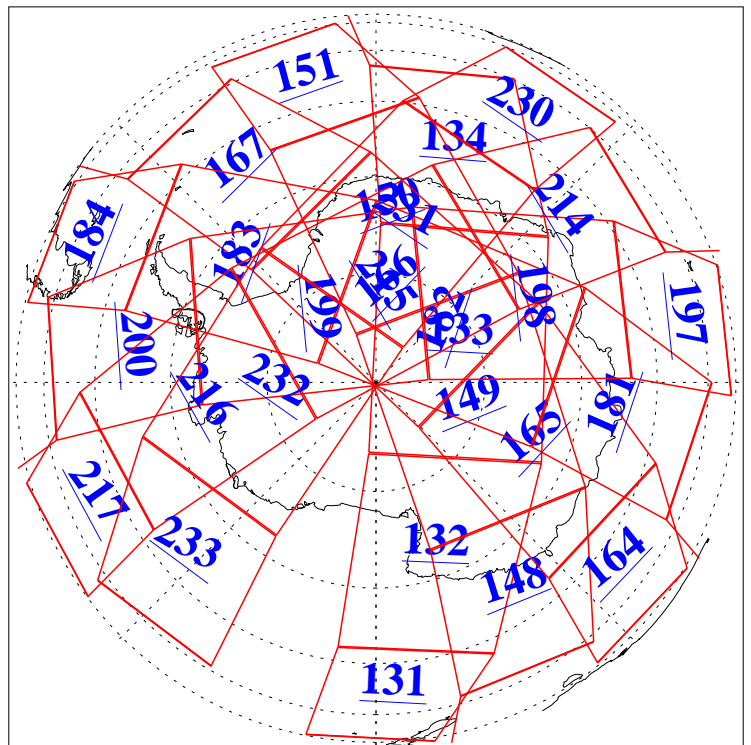

L1B Availability
AMSU Granules: 240
HSB Granules: 0
AIRS Granules: 237

15 Jan 2011
DoY 15
Aqua Day 3178
Granules: 1 to 120

Granules: 121 to 240

Legend: AMSU Available, HSB Available, AIRS Available

L1B Availability
AMSU Granules: 240
HSB Granules: 0
AIRS Granules: 237

15 Jan 2011
DoY 15
Aqua Day 3178
Ascending Granules

Descending Granules

Legend: AMSU Available, HSB Available, AIRS Available

L1B Availability
 AMSU Granules: 240
 HSB Granules: 0
 AIRS Granules: 237

15 Jan 2011
 DoY 15
 Aqua Day 3178

Northern Hemisphere Granules

Southern Hemisphere Granules

Legend: AMSU Available, HSB Available, AIRS Available