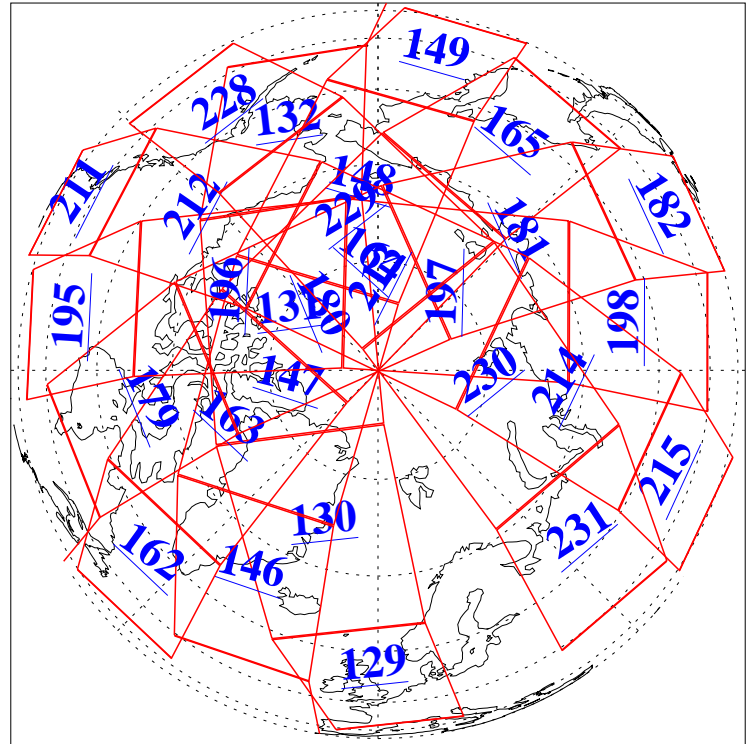

L1B Availability  
AMSU Granules: 240  
HSB Granules: 0  
AIRS Granules: 240

9 Jan 2011  
DoY 9  
Aqua Day 3172  
Granules: 1 to 120

Granules: 121 to 240

Legend: AMSU Available, HSB Available, AIRS Available

L1B Availability  
AMSU Granules: 240  
HSB Granules: 0  
AIRS Granules: 240

9 Jan 2011  
DoY 9  
Aqua Day 3172

Ascending Granules

Descending Granules

Legend: AMSU Available, HSB Available, AIRS Available

L1B Availability  
 AMSU Granules: 240  
 HSB Granules: 0  
 AIRS Granules: 240

9 Jan 2011  
 DoY 9  
 Aqua Day 3172

Northern Hemisphere Granules

Southern Hemisphere Granules

Legend: AMSU Available, HSB Available, AIRS Available