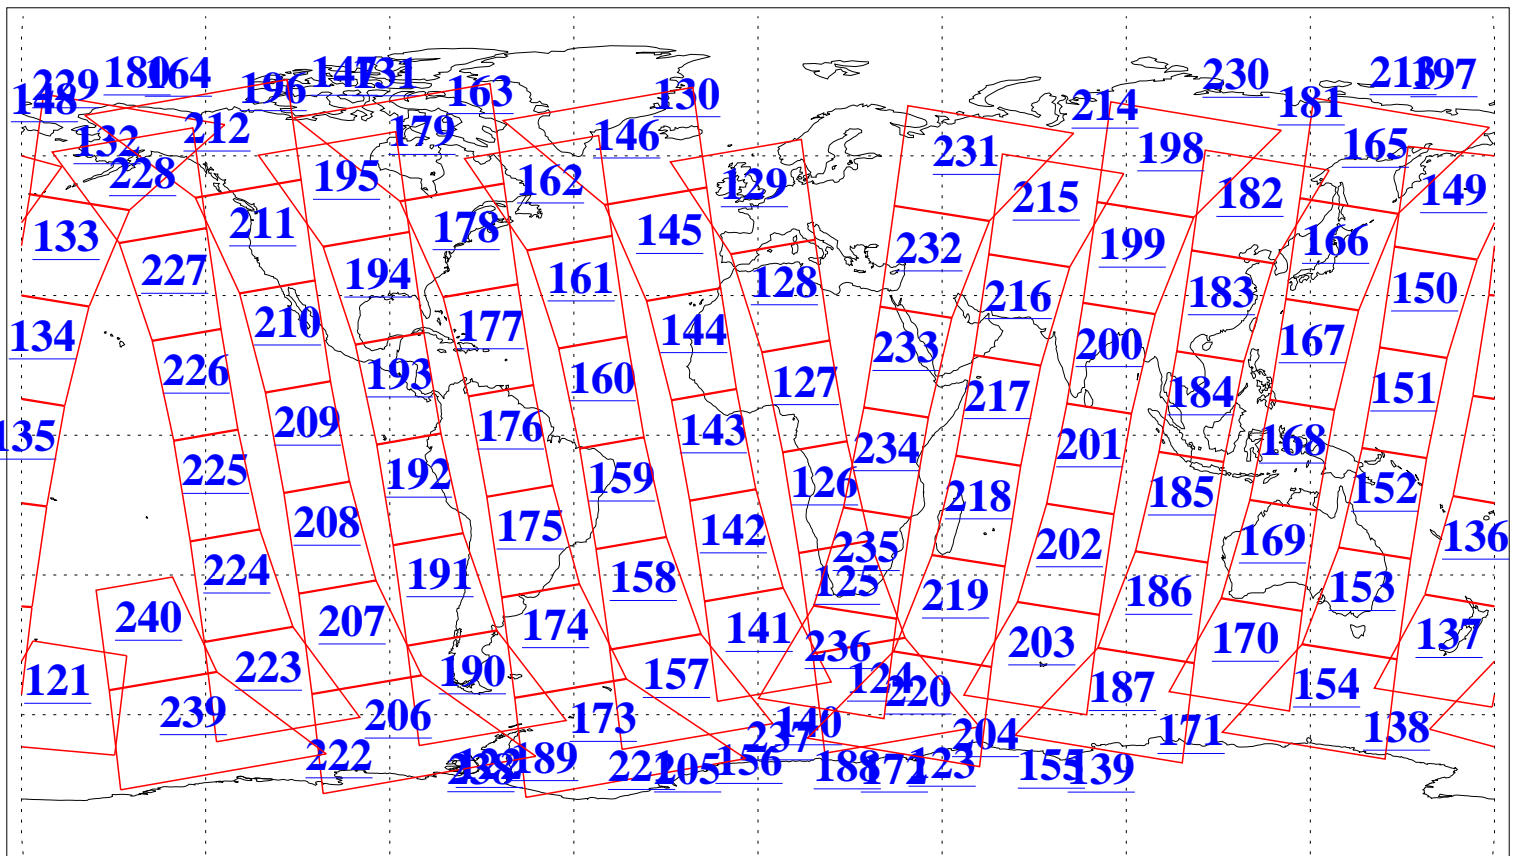

L1B Availability  
AMSU Granules: 240  
HSB Granules: 0  
AIRS Granules: 240

9 Jan 2011  
DoY 9  
Aqua Day 3172  
Granules: 1 to 120

Granules: 121 to 240

Legend: AMSU Available, HSB Available, AIRS Available

L1B Availability  
AMSU Granules: 240  
HSB Granules: 0  
AIRS Granules: 240

9 Jan 2011  
DoY 9  
Aqua Day 3172

Ascending Granules

Descending Granules

Legend: AMSU Available, HSB Available, AIRS Available

L1B Availability  
 AMSU Granules: 240  
 HSB Granules: 0  
 AIRS Granules: 240

9 Jan 2011  
 DoY 9  
 Aqua Day 3172

Northern Hemisphere Granules

Southern Hemisphere Granules

Legend: AMSU Available, HSB Available, AIRS Available