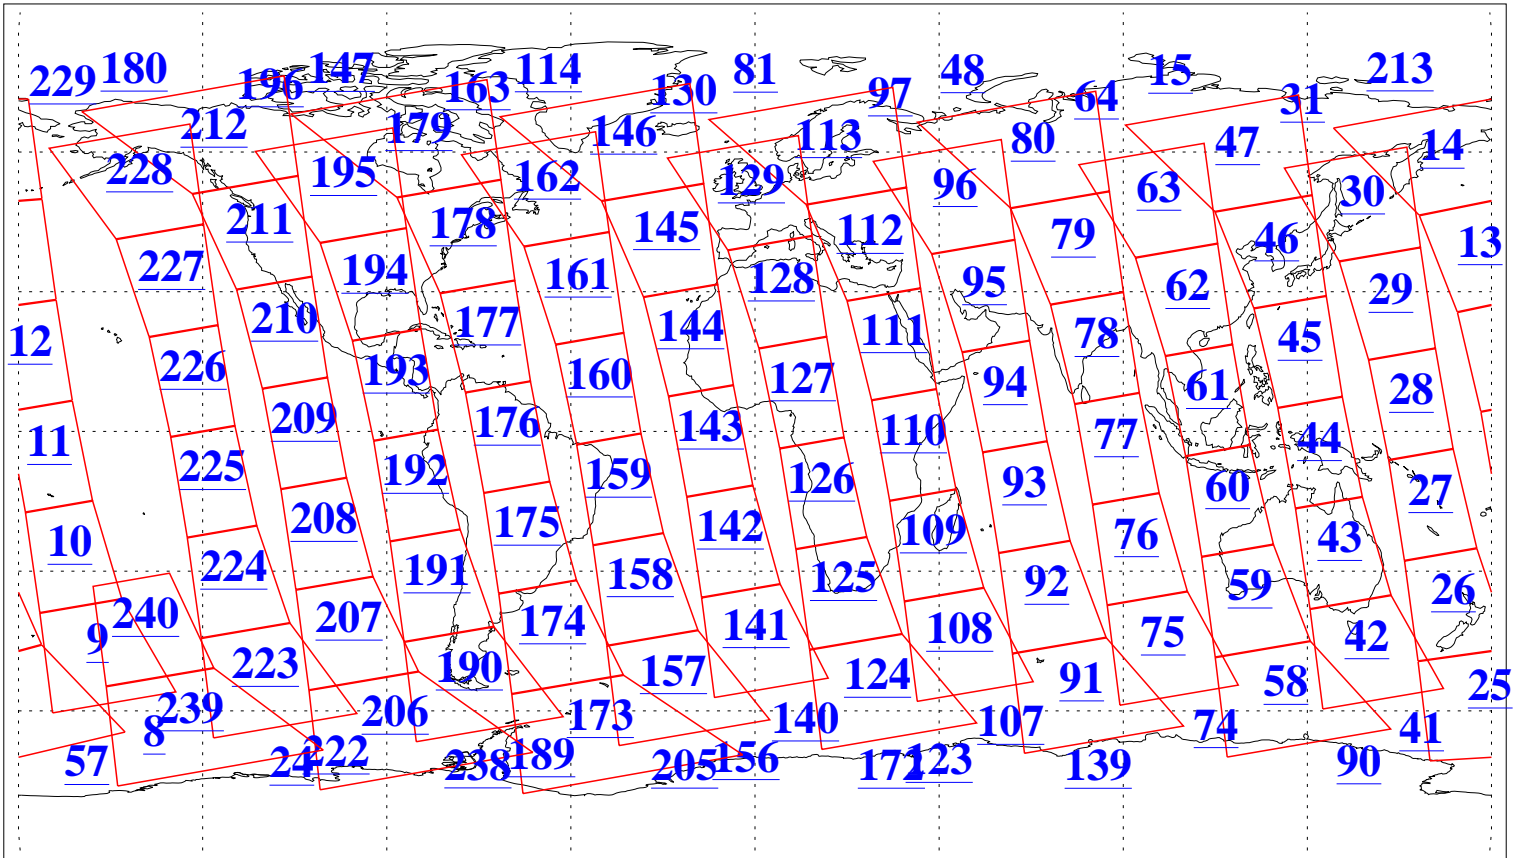

L1B Availability  
AMSU Granules: 240  
HSB Granules: 0  
AIRS Granules: 240

9 Jan 2011  
DoY 9  
Aqua Day 3172  
Granules: 1 to 120

Granules: 121 to 240

Legend: AMSU Available, HSB Available, AIRS Available

L1B Availability  
AMSU Granules: 240  
HSB Granules: 0  
AIRS Granules: 240

9 Jan 2011  
DoY 9  
Aqua Day 3172

Ascending Granules

Descending Granules

Legend: AMSU Available, HSB Available, AIRS Available

L1B Availability  
 AMSU Granules: 240  
 HSB Granules: 0  
 AIRS Granules: 240

9 Jan 2011  
 DoY 9  
 Aqua Day 3172

Northern Hemisphere Granules

Southern Hemisphere Granules

Legend: AMSU Available, HSB Available, AIRS Available