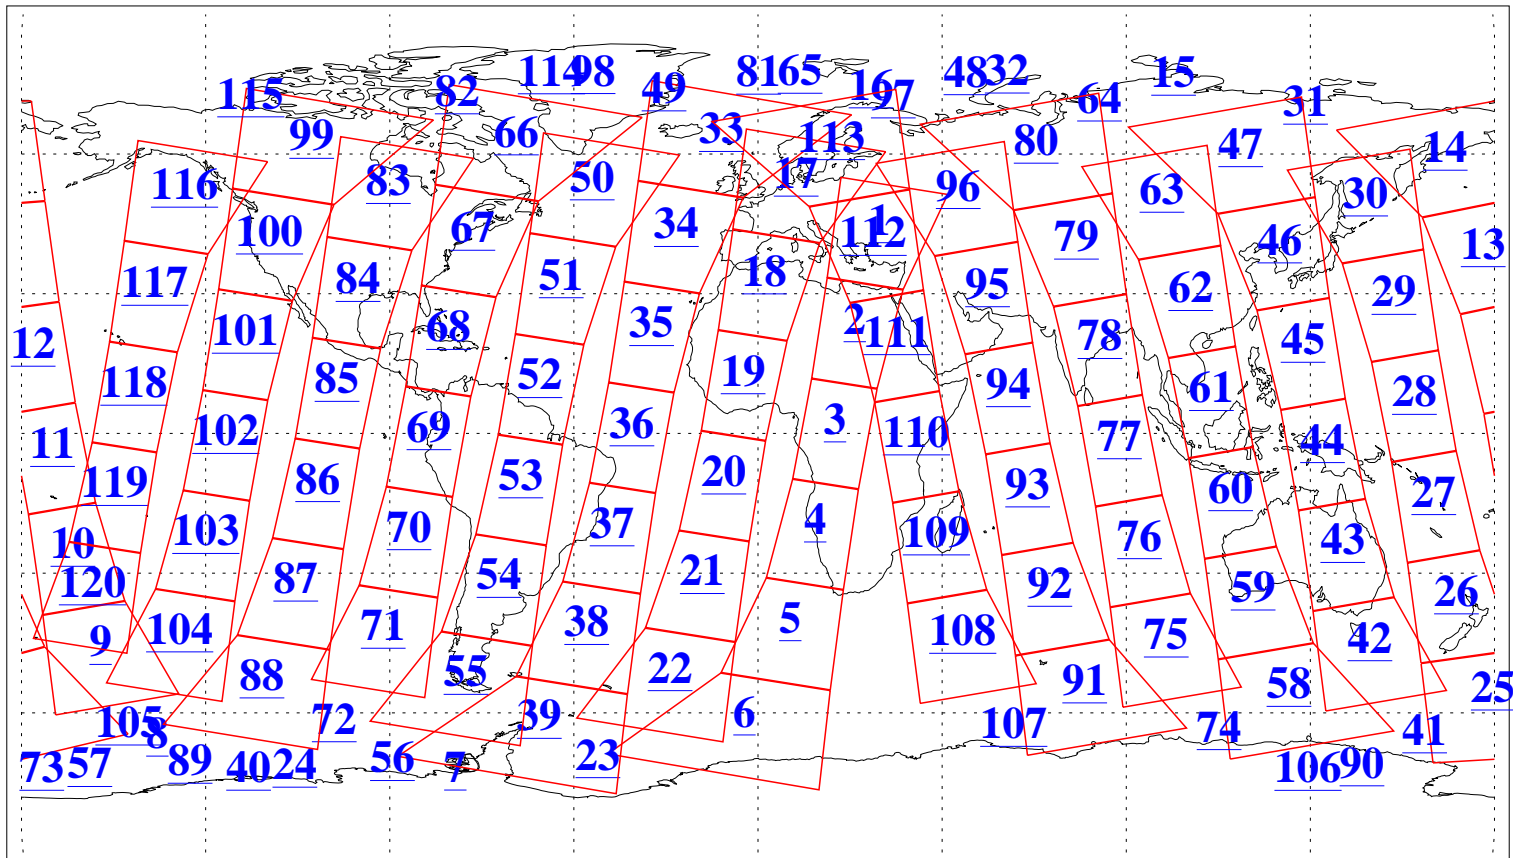

L1B Availability  
AMSU Granules: 240  
HSB Granules: 0  
AIRS Granules: 240

9 Jan 2011  
DoY 9  
Aqua Day 3172  
Granules: 1 to 120

Granules: 121 to 240

Legend: AMSU Available, HSB Available, AIRS Available

L1B Availability  
AMSU Granules: 240  
HSB Granules: 0  
AIRS Granules: 240

9 Jan 2011  
DoY 9  
Aqua Day 3172

Ascending Granules

Descending Granules

Legend: AMSU Available, HSB Available, AIRS Available

L1B Availability  
 AMSU Granules: 240  
 HSB Granules: 0  
 AIRS Granules: 240

9 Jan 2011  
 DoY 9  
 Aqua Day 3172

Northern Hemisphere Granules

Southern Hemisphere Granules

Legend: AMSU Available, HSB Available, AIRS Available