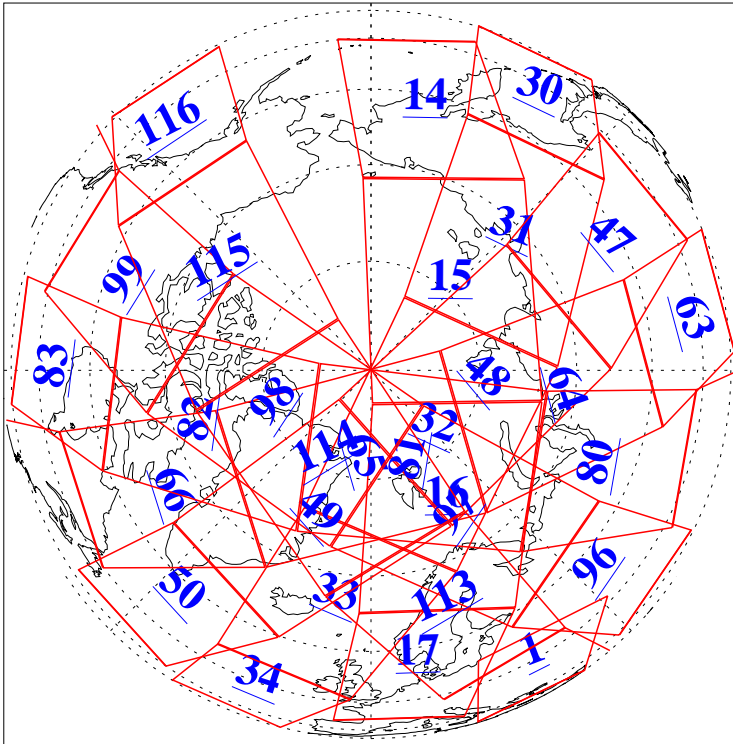

L1B Availability  
AMSU Granules: 240  
HSB Granules: 0  
AIRS Granules: 240

9 Jan 2011  
DoY 9  
Aqua Day 3172  
Granules: 1 to 120

Granules: 121 to 240

Legend: AMSU Available, HSB Available, AIRS Available

L1B Availability  
AMSU Granules: 240  
HSB Granules: 0  
AIRS Granules: 240

9 Jan 2011  
DoY 9  
Aqua Day 3172

Ascending Granules

Descending Granules

Legend: AMSU Available, HSB Available, AIRS Available

L1B Availability  
 AMSU Granules: 240  
 HSB Granules: 0  
 AIRS Granules: 240

9 Jan 2011  
 DoY 9  
 Aqua Day 3172

Northern Hemisphere Granules

Southern Hemisphere Granules

Legend: AMSU Available, HSB Available, AIRS Available