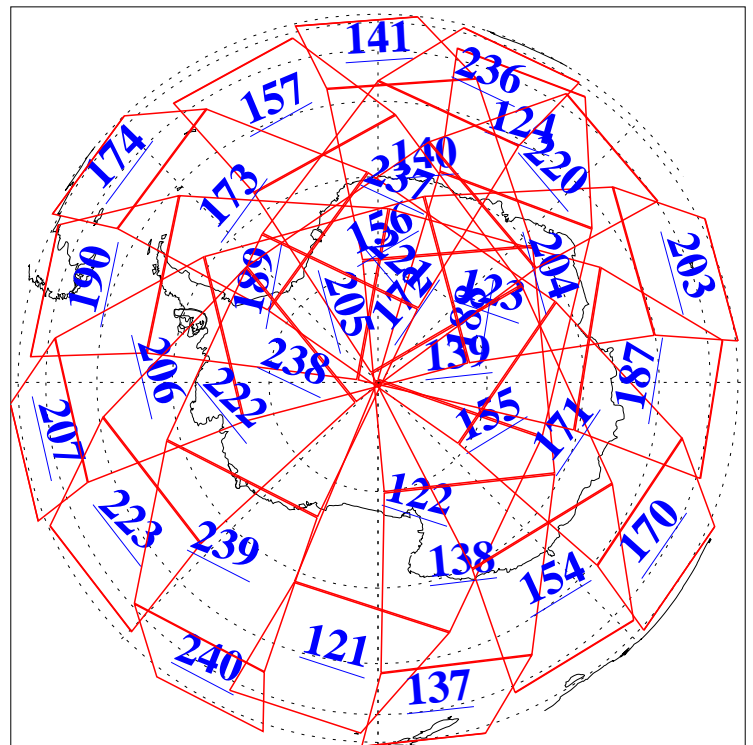

L1B Availability  
AMSU Granules: 240  
HSB Granules: 0  
AIRS Granules: 240

9 Jan 2011  
DoY 9  
Aqua Day 3172  
Granules: 1 to 120

Granules: 121 to 240

Legend: AMSU Available, HSB Available, AIRS Available

L1B Availability  
AMSU Granules: 240  
HSB Granules: 0  
AIRS Granules: 240

9 Jan 2011  
DoY 9  
Aqua Day 3172

Ascending Granules

Descending Granules

Legend: AMSU Available, HSB Available, AIRS Available

L1B Availability  
 AMSU Granules: 240  
 HSB Granules: 0  
 AIRS Granules: 240

9 Jan 2011  
 DoY 9  
 Aqua Day 3172

Northern Hemisphere Granules

Southern Hemisphere Granules

Legend: AMSU Available, HSB Available, AIRS Available