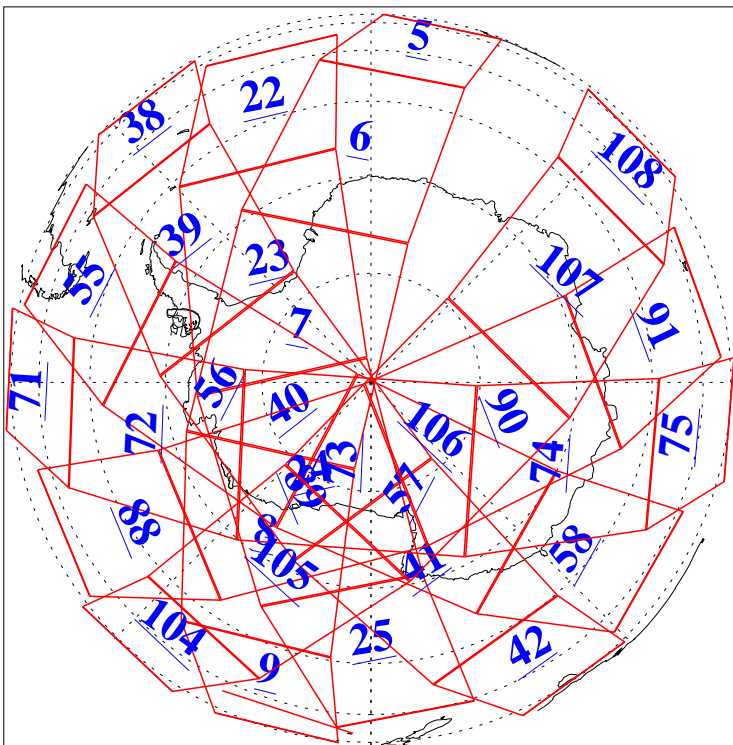

L1B Availability  
AMSU Granules: 240  
HSB Granules: 0  
AIRS Granules: 240

9 Jan 2011  
DoY 9  
Aqua Day 3172  
Granules: 1 to 120

Granules: 121 to 240

Legend: AMSU Available, HSB Available, AIRS Available

L1B Availability  
AMSU Granules: 240  
HSB Granules: 0  
AIRS Granules: 240

9 Jan 2011  
DoY 9  
Aqua Day 3172

Ascending Granules

Descending Granules

Legend: AMSU Available, HSB Available, AIRS Available

L1B Availability  
 AMSU Granules: 240  
 HSB Granules: 0  
 AIRS Granules: 240

9 Jan 2011  
 DoY 9  
 Aqua Day 3172

Northern Hemisphere Granules

Southern Hemisphere Granules

Legend: AMSU Available, HSB Available, AIRS Available