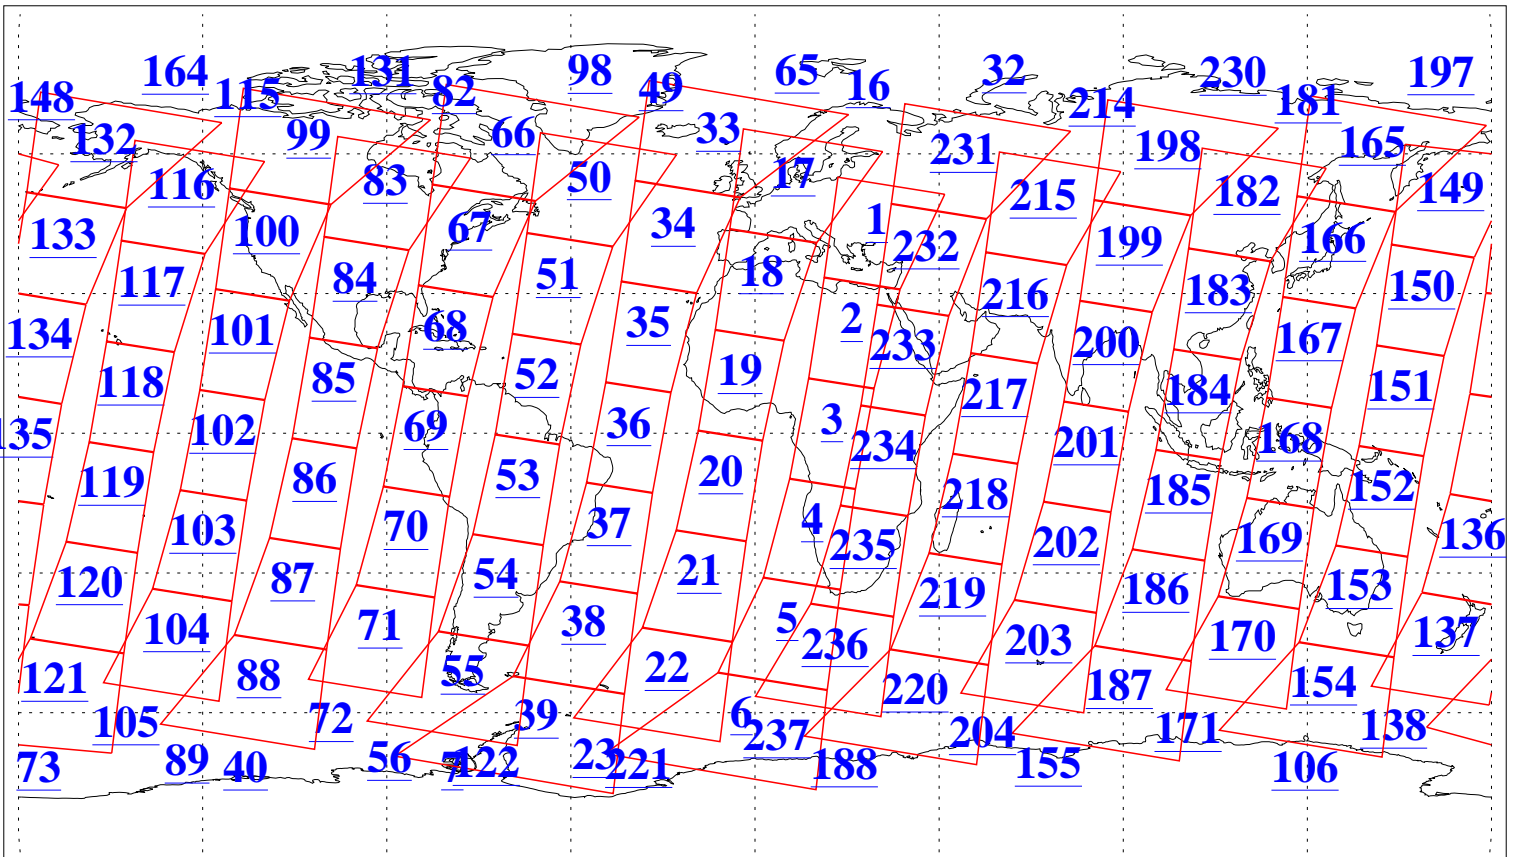

L1B Availability  
AMSU Granules: 240  
HSB Granules: 0  
AIRS Granules: 240

9 Jan 2011  
DoY 9  
Aqua Day 3172  
Granules: 1 to 120

Granules: 121 to 240

Legend: AMSU Available, HSB Available, AIRS Available

L1B Availability  
AMSU Granules: 240  
HSB Granules: 0  
AIRS Granules: 240

9 Jan 2011  
DoY 9  
Aqua Day 3172

Ascending Granules

Descending Granules

Legend: AMSU Available, HSB Available, AIRS Available

L1B Availability  
 AMSU Granules: 240  
 HSB Granules: 0  
 AIRS Granules: 240

9 Jan 2011  
 DoY 9  
 Aqua Day 3172

Northern Hemisphere Granules

Southern Hemisphere Granules

Legend: AMSU Available, HSB Available, AIRS Available