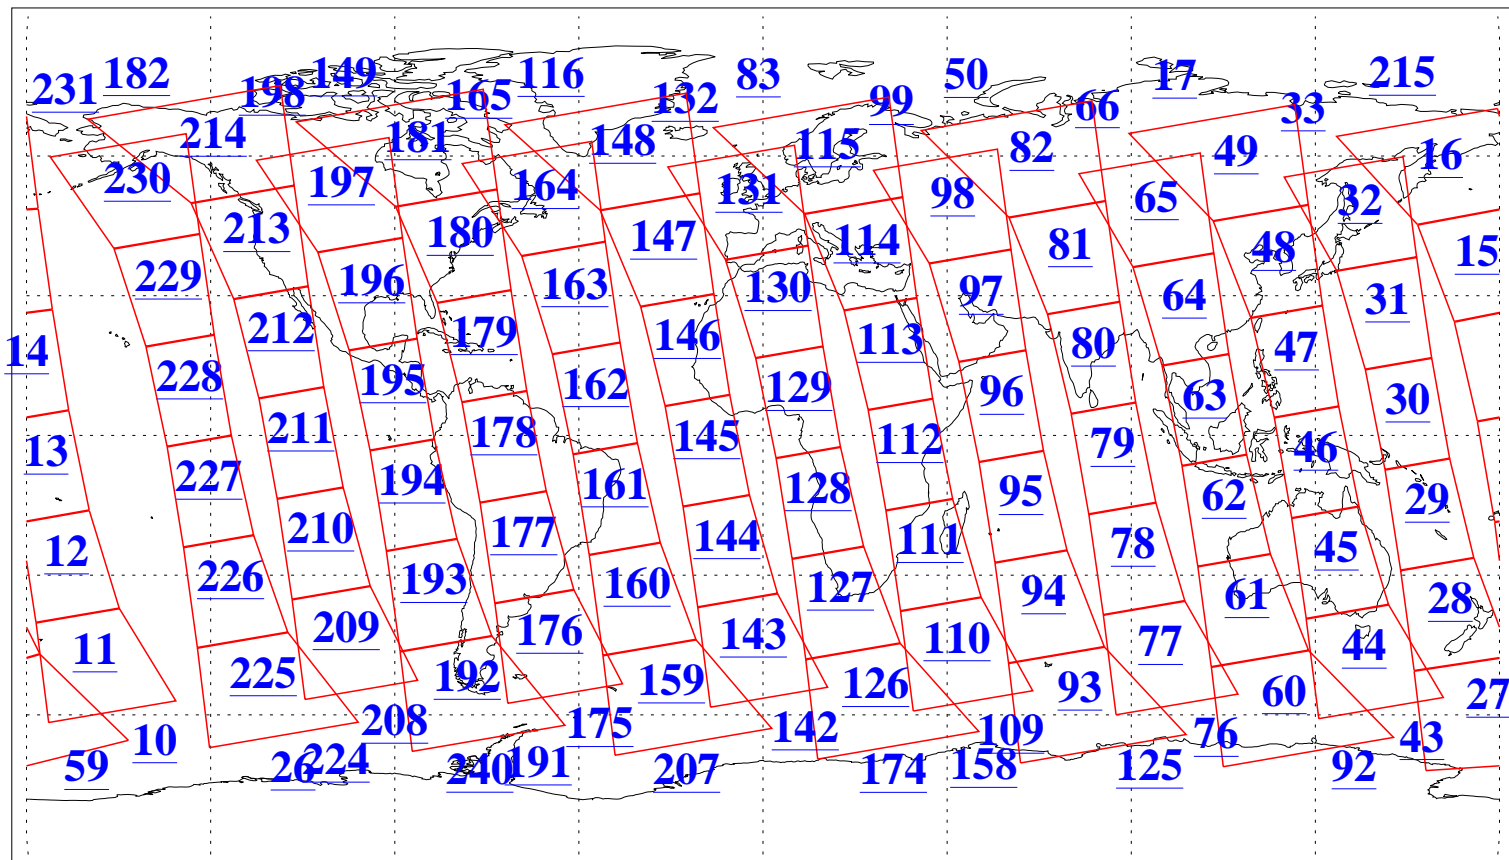

L1B Availability
AMSU Granules: 240
HSB Granules: 0
AIRS Granules: 240

7 Jan 2011
DoY 7
Aqua Day 3170
Granules: 1 to 120

Granules: 121 to 240

Legend: AMSU Available, HSB Available, AIRS Available

L1B Availability
AMSU Granules: 240
HSB Granules: 0
AIRS Granules: 240

7 Jan 2011
DoY 7
Aqua Day 3170
Ascending Granules

Descending Granules

Legend: AMSU Available, HSB Available, AIRS Available

L1B Availability
 AMSU Granules: 240
 HSB Granules: 0
 AIRS Granules: 240

7 Jan 2011
 DoY 7
 Aqua Day 3170

Northern Hemisphere Granules

Southern Hemisphere Granules

Legend: AMSU Available, HSB Available, AIRS Available