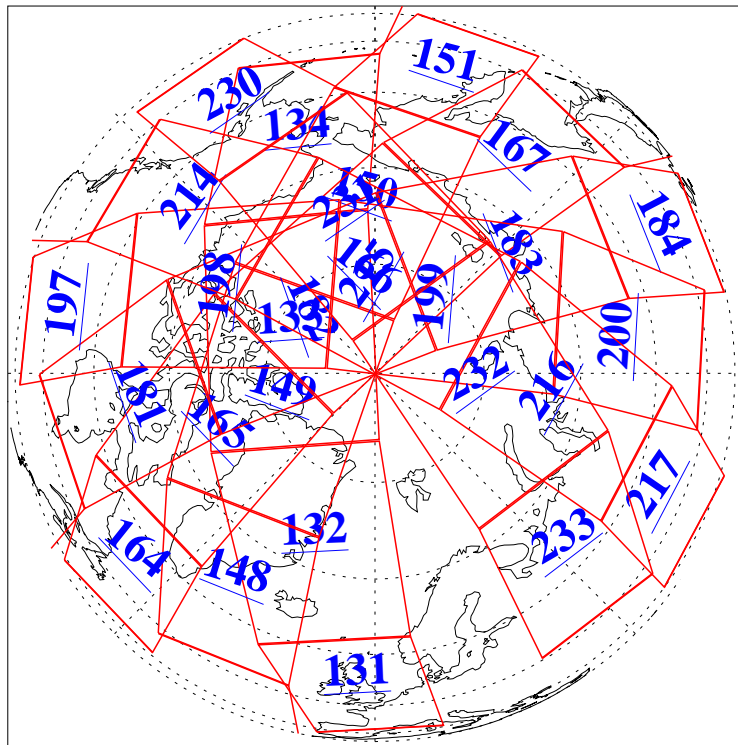

7 Jan 2011
DoY 7
Aqua Day 3170
Ascending Granules

Descending Granules

Legend: AMSU Available, HSB Available, AIRS Available

L1B Availability
 AMSU Granules: 240
 HSB Granules: 0
 AIRS Granules: 240

7 Jan 2011
 DoY 7
 Aqua Day 3170

Northern Hemisphere Granules

Southern Hemisphere Granules

Legend: AMSU Available, HSB Available, AIRS Available