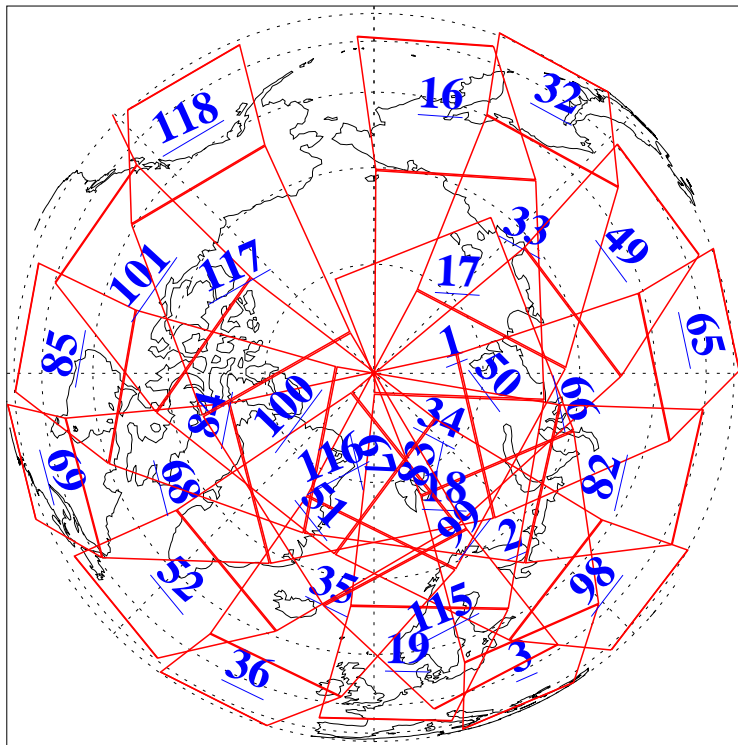

L1B Availability
AMSU Granules: 240
HSB Granules: 0
AIRS Granules: 240

7 Jan 2011
DoY 7
Aqua Day 3170
Granules: 1 to 120

Granules: 121 to 240

Legend: AMSU Available, HSB Available, AIRS Available

L1B Availability
AMSU Granules: 240
HSB Granules: 0
AIRS Granules: 240

7 Jan 2011
DoY 7
Aqua Day 3170
Ascending Granules

Descending Granules

Legend: AMSU Available, HSB Available, AIRS Available

L1B Availability
 AMSU Granules: 240
 HSB Granules: 0
 AIRS Granules: 240

7 Jan 2011
 DoY 7
 Aqua Day 3170

Northern Hemisphere Granules

Southern Hemisphere Granules

Legend: AMSU Available, HSB Available, AIRS Available