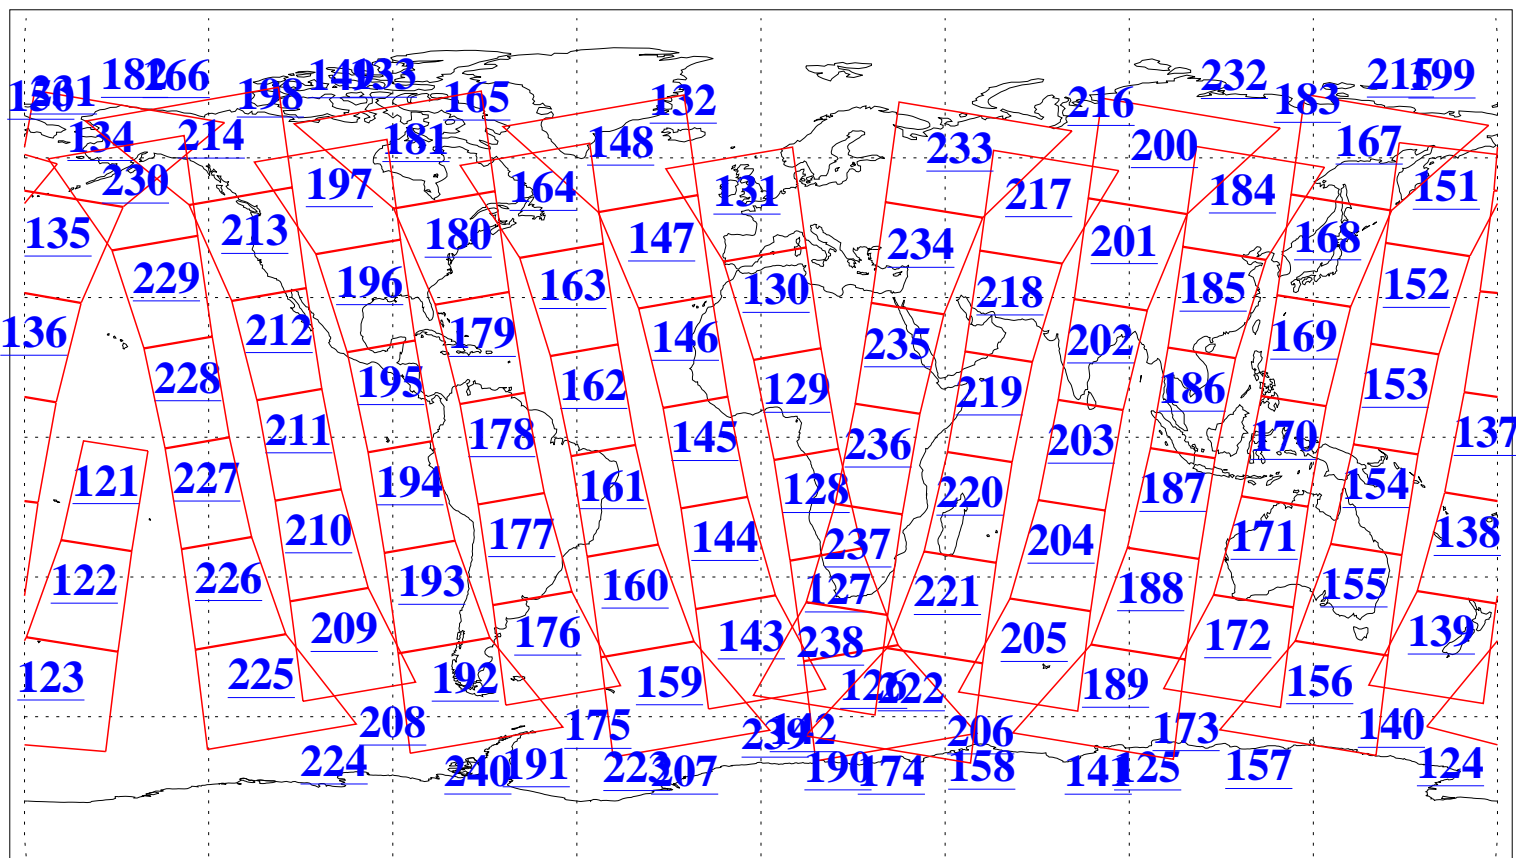

L1B Availability
AMSU Granules: 240
HSB Granules: 0
AIRS Granules: 240

7 Jan 2011
DoY 7
Aqua Day 3170
Granules: 1 to 120

Granules: 121 to 240

Legend: AMSU Available, HSB Available, AIRS Available

L1B Availability
AMSU Granules: 240
HSB Granules: 0
AIRS Granules: 240

7 Jan 2011
DoY 7
Aqua Day 3170
Ascending Granules

Descending Granules

Legend: AMSU Available, HSB Available, AIRS Available

L1B Availability
 AMSU Granules: 240
 HSB Granules: 0
 AIRS Granules: 240

7 Jan 2011
 DoY 7
 Aqua Day 3170

Northern Hemisphere Granules

Southern Hemisphere Granules

Legend: AMSU Available, HSB Available, AIRS Available