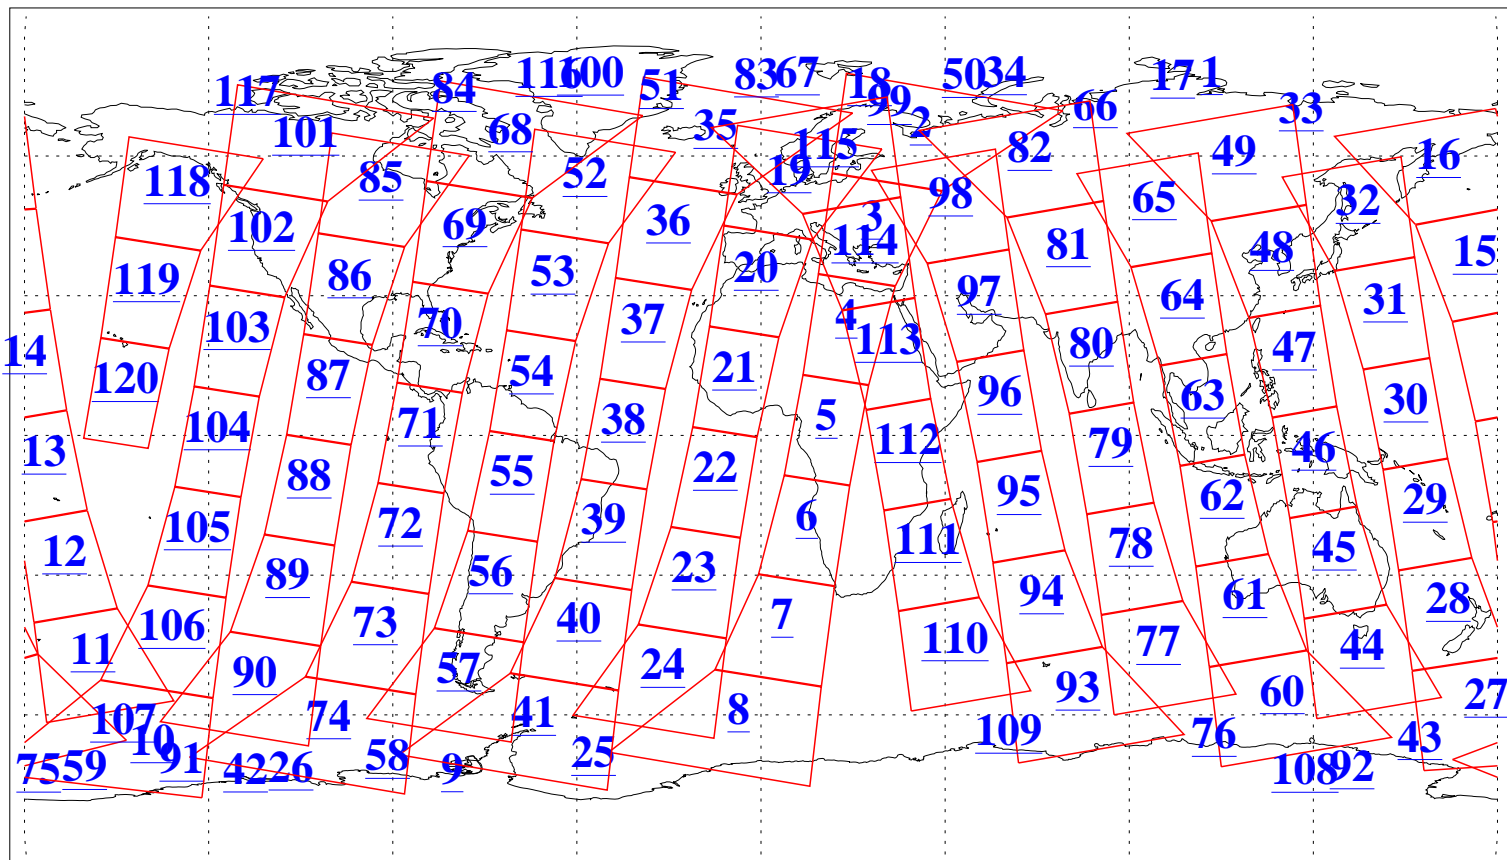

L1B Availability
AMSU Granules: 240
HSB Granules: 0
AIRS Granules: 240

7 Jan 2011
DoY 7
Aqua Day 3170
Granules: 1 to 120

Granules: 121 to 240

Legend: AMSU Available, HSB Available, AIRS Available

L1B Availability
AMSU Granules: 240
HSB Granules: 0
AIRS Granules: 240

7 Jan 2011
DoY 7
Aqua Day 3170
Ascending Granules

Descending Granules

Legend: AMSU Available, HSB Available, AIRS Available

L1B Availability
 AMSU Granules: 240
 HSB Granules: 0
 AIRS Granules: 240

7 Jan 2011
 DoY 7
 Aqua Day 3170

Northern Hemisphere Granules

Southern Hemisphere Granules

Legend: AMSU Available, HSB Available, AIRS Available