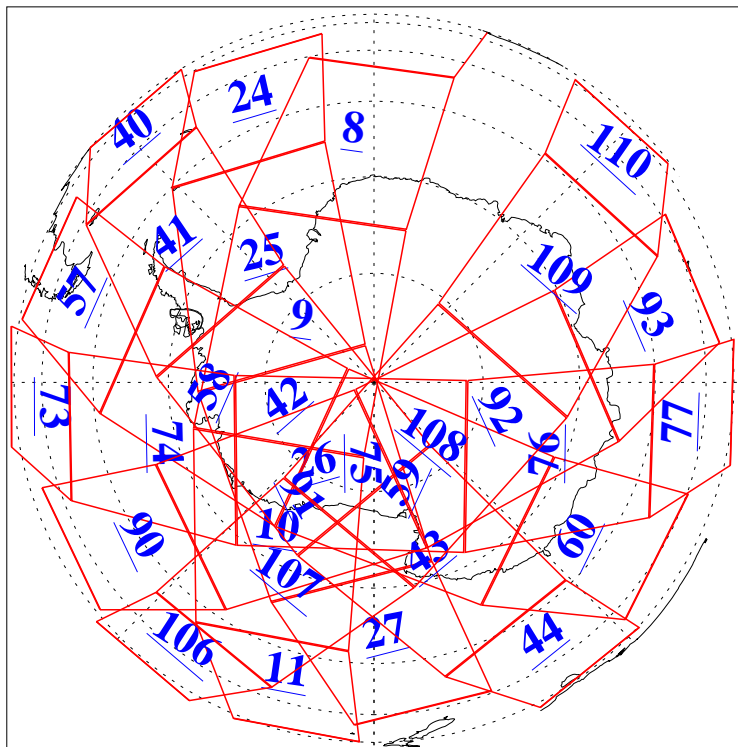

L1B Availability
AMSU Granules: 240
HSB Granules: 0
AIRS Granules: 240

7 Jan 2011
DoY 7
Aqua Day 3170
Granules: 1 to 120

Granules: 121 to 240

Legend: AMSU Available, HSB Available, AIRS Available

L1B Availability
AMSU Granules: 240
HSB Granules: 0
AIRS Granules: 240

7 Jan 2011
DoY 7
Aqua Day 3170
Ascending Granules

Descending Granules

Legend: AMSU Available, HSB Available, AIRS Available

L1B Availability
 AMSU Granules: 240
 HSB Granules: 0
 AIRS Granules: 240

7 Jan 2011
 DoY 7
 Aqua Day 3170

Northern Hemisphere Granules

Southern Hemisphere Granules

Legend: AMSU Available, HSB Available, AIRS Available