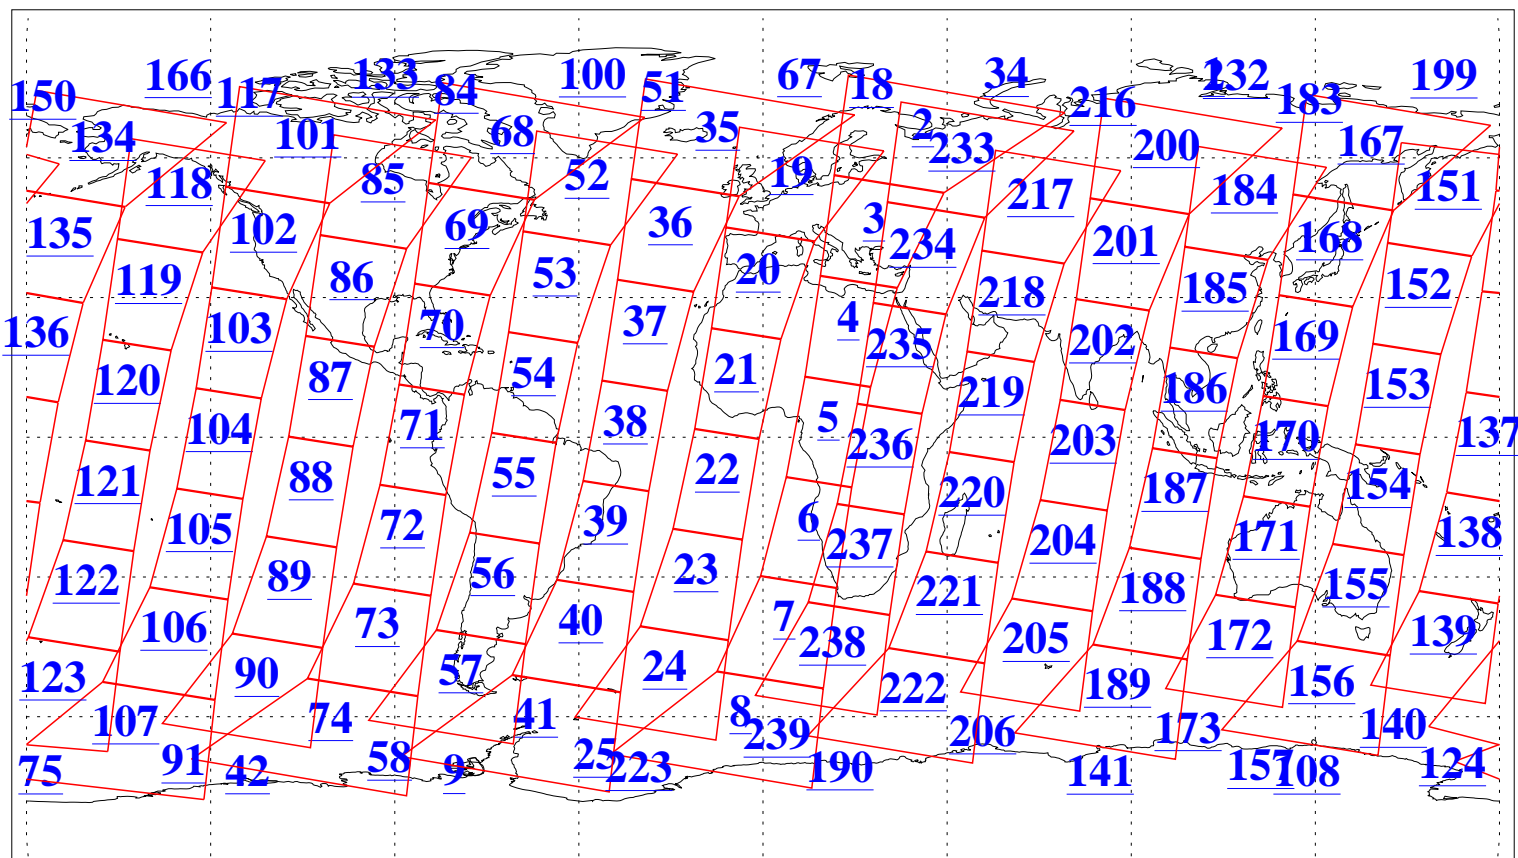

L1B Availability
AMSU Granules: 240
HSB Granules: 0
AIRS Granules: 240

7 Jan 2011
DoY 7
Aqua Day 3170
Granules: 1 to 120

Granules: 121 to 240

Legend: AMSU Available, HSB Available, AIRS Available

L1B Availability
AMSU Granules: 240
HSB Granules: 0
AIRS Granules: 240

7 Jan 2011
DoY 7
Aqua Day 3170
Ascending Granules

Descending Granules

Legend: AMSU Available, HSB Available, AIRS Available

L1B Availability
 AMSU Granules: 240
 HSB Granules: 0
 AIRS Granules: 240

7 Jan 2011
 DoY 7
 Aqua Day 3170

Northern Hemisphere Granules

Southern Hemisphere Granules

Legend: AMSU Available, HSB Available, AIRS Available