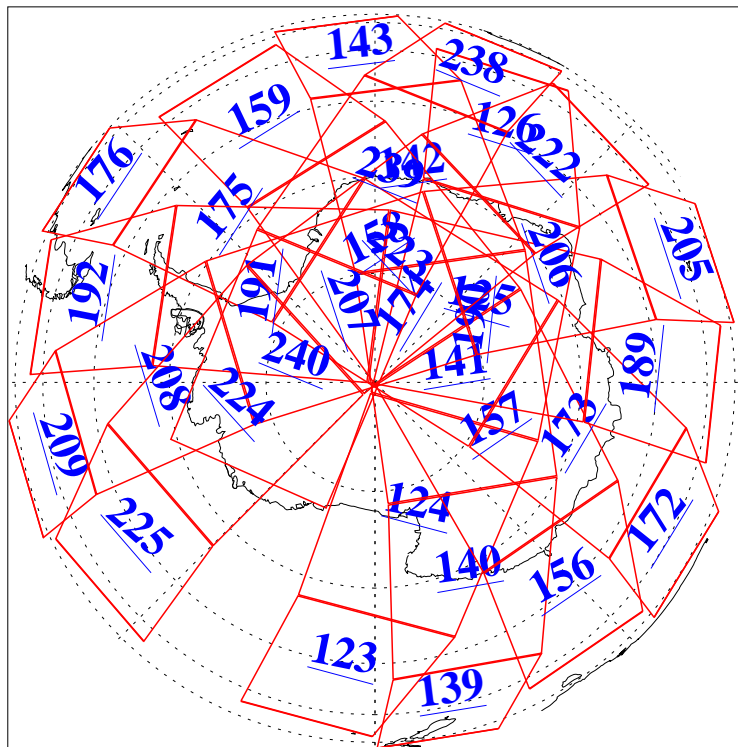

L1B Availability
AMSU Granules: 240
HSB Granules: 0
AIRS Granules: 240

7 Jan 2011
DoY 7
Aqua Day 3170
Granules: 1 to 120

Granules: 121 to 240

Legend: AMSU Available, HSB Available, AIRS Available

L1B Availability
AMSU Granules: 240
HSB Granules: 0
AIRS Granules: 240

7 Jan 2011
DoY 7
Aqua Day 3170
Ascending Granules

Descending Granules

Legend: AMSU Available, HSB Available, AIRS Available

L1B Availability
 AMSU Granules: 240
 HSB Granules: 0
 AIRS Granules: 240

7 Jan 2011
 DoY 7
 Aqua Day 3170

Northern Hemisphere Granules

Southern Hemisphere Granules

Legend: AMSU Available, HSB Available, AIRS Available