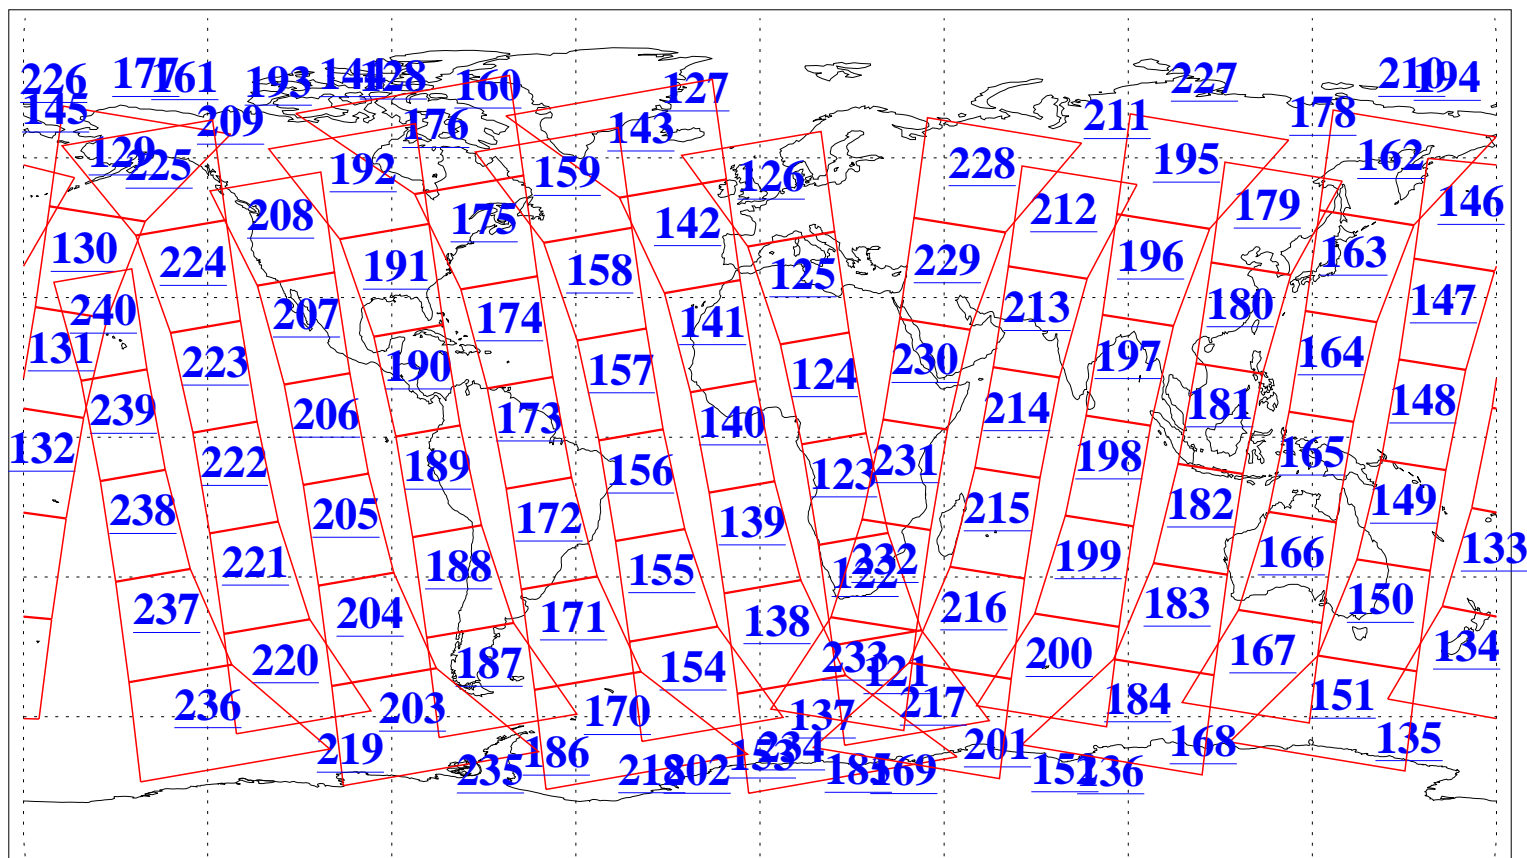

L1B Availability
AMSU Granules: 240
HSB Granules: 0
AIRS Granules: 240

4 Jan 2011
DoY 4
Aqua Day 3167
Granules: 1 to 120

Granules: 121 to 240

Legend: AMSU Available, HSB Available, AIRS Available

L1B Availability
AMSU Granules: 240
HSB Granules: 0
AIRS Granules: 240

4 Jan 2011
DoY 4
Aqua Day 3167
Ascending Granules

Descending Granules

Legend: AMSU Available, HSB Available, AIRS Available

L1B Availability
 AMSU Granules: 240
 HSB Granules: 0
 AIRS Granules: 240

4 Jan 2011
 DoY 4
 Aqua Day 3167

Northern Hemisphere Granules

Southern Hemisphere Granules

Legend: AMSU Available, HSB Available, AIRS Available