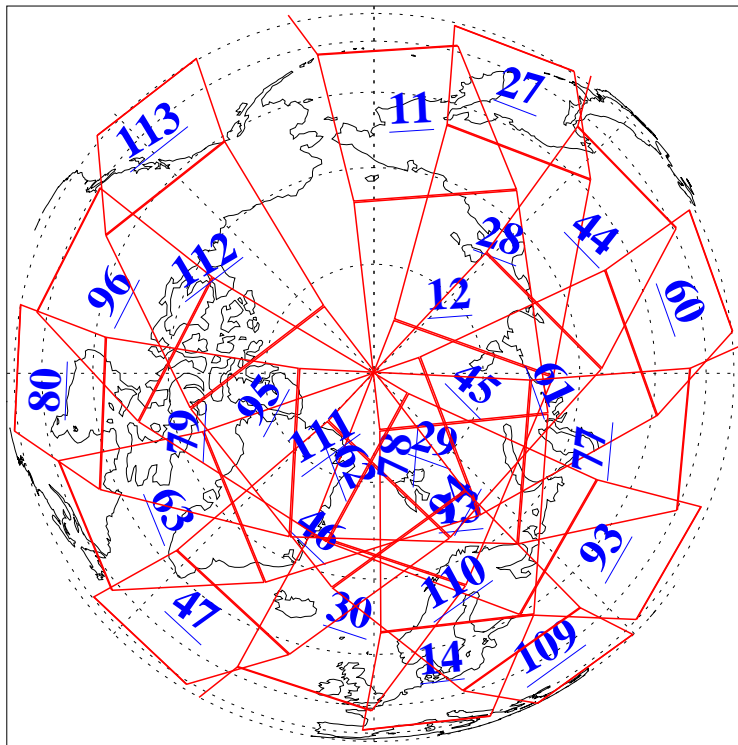

L1B Availability
AMSU Granules: 240
HSB Granules: 0
AIRS Granules: 240

4 Jan 2011
DoY 4
Aqua Day 3167
Granules: 1 to 120

Granules: 121 to 240

Legend: AMSU Available, HSB Available, AIRS Available

L1B Availability
AMSU Granules: 240
HSB Granules: 0
AIRS Granules: 240

4 Jan 2011
DoY 4
Aqua Day 3167
Ascending Granules

Descending Granules

Legend: AMSU Available, HSB Available, AIRS Available

L1B Availability
 AMSU Granules: 240
 HSB Granules: 0
 AIRS Granules: 240

4 Jan 2011
 DoY 4
 Aqua Day 3167

Northern Hemisphere Granules

Southern Hemisphere Granules

Legend: AMSU Available, HSB Available, AIRS Available