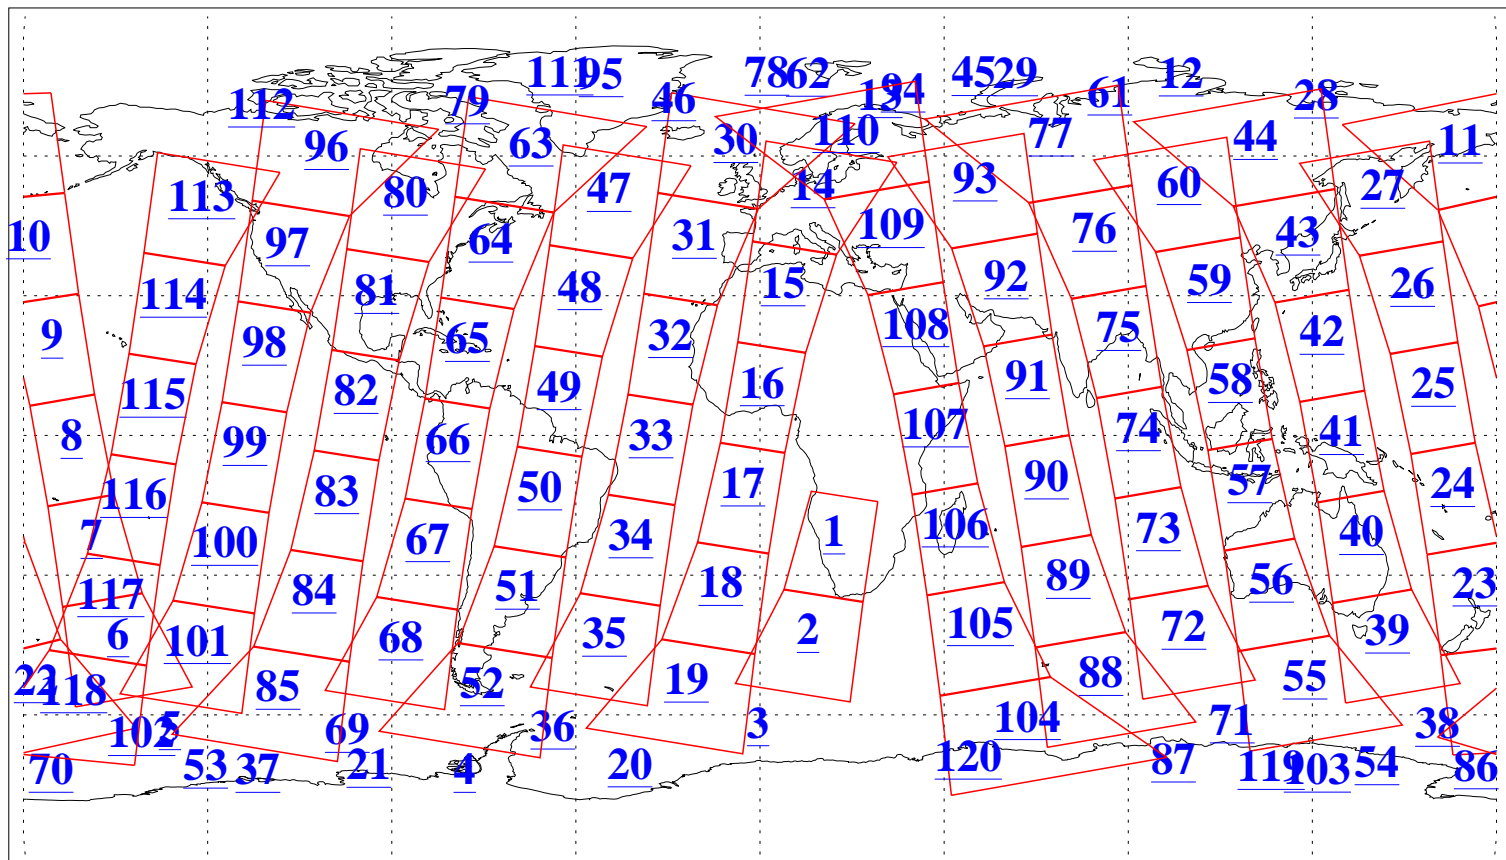

L1B Availability
AMSU Granules: 240
HSB Granules: 0
AIRS Granules: 240

4 Jan 2011
DoY 4
Aqua Day 3167
Granules: 1 to 120

Granules: 121 to 240

Legend: AMSU Available, HSB Available, AIRS Available

L1B Availability
AMSU Granules: 240
HSB Granules: 0
AIRS Granules: 240

4 Jan 2011
DoY 4
Aqua Day 3167
Ascending Granules

Descending Granules

Legend: AMSU Available, HSB Available, AIRS Available

L1B Availability
 AMSU Granules: 240
 HSB Granules: 0
 AIRS Granules: 240

4 Jan 2011
 DoY 4
 Aqua Day 3167

Northern Hemisphere Granules

Southern Hemisphere Granules

Legend: AMSU Available, HSB Available, AIRS Available