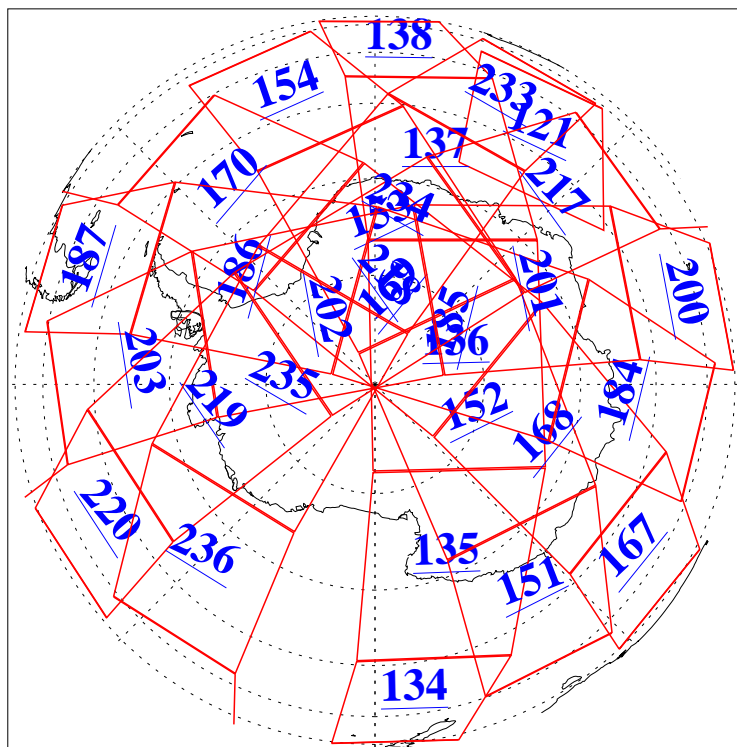

L1B Availability
AMSU Granules: 240
HSB Granules: 0
AIRS Granules: 240

4 Jan 2011
DoY 4
Aqua Day 3167
Granules: 1 to 120

Granules: 121 to 240

Legend: AMSU Available, HSB Available, AIRS Available

L1B Availability
AMSU Granules: 240
HSB Granules: 0
AIRS Granules: 240

4 Jan 2011
DoY 4
Aqua Day 3167
Ascending Granules

Descending Granules

Legend: AMSU Available, HSB Available, AIRS Available

L1B Availability
 AMSU Granules: 240
 HSB Granules: 0
 AIRS Granules: 240

4 Jan 2011
 DoY 4
 Aqua Day 3167

Northern Hemisphere Granules

Southern Hemisphere Granules

Legend: AMSU Available, HSB Available, AIRS Available