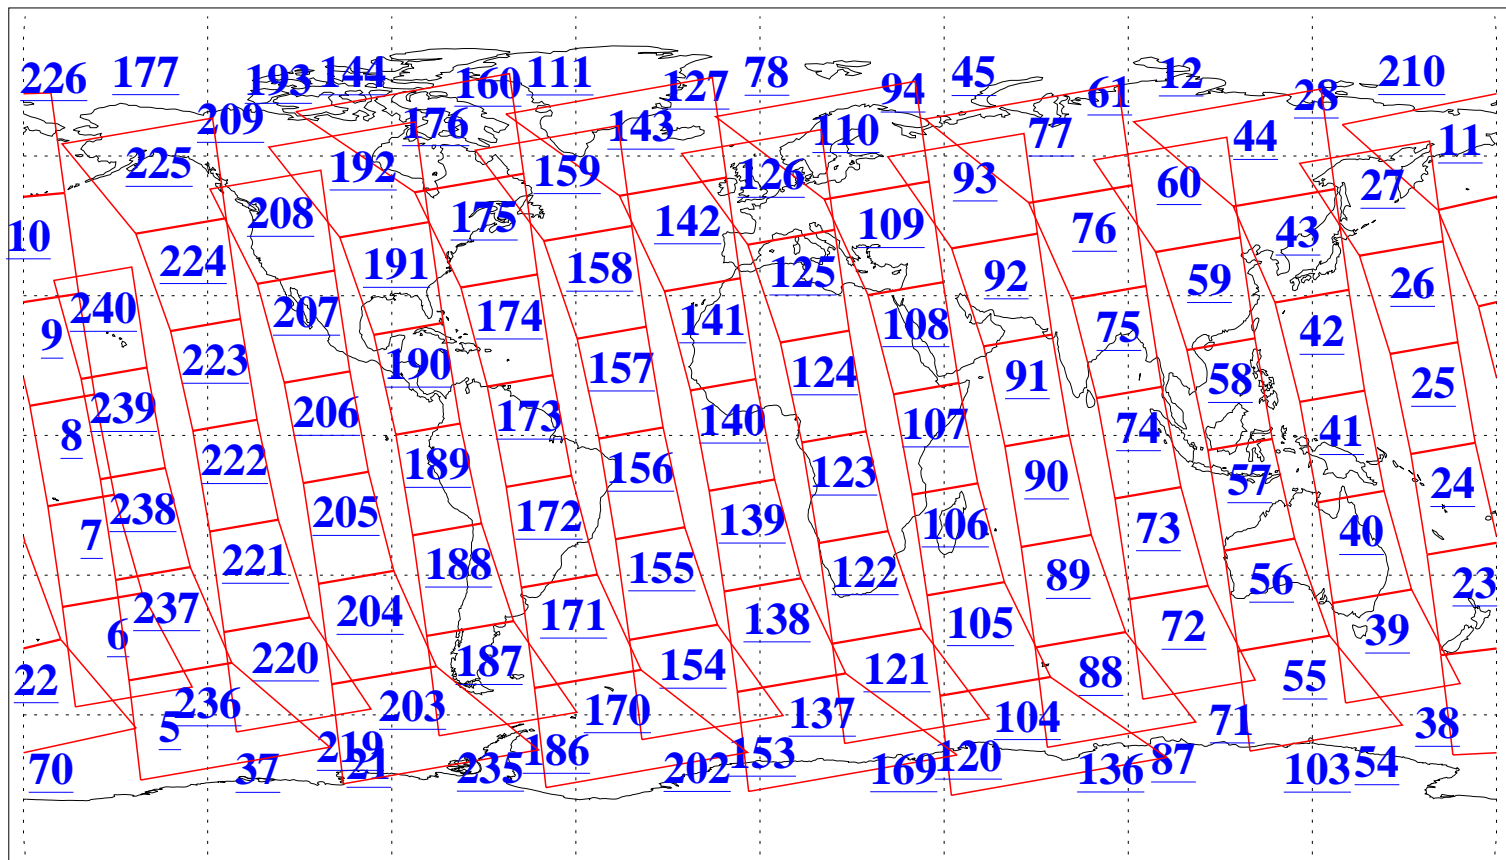

L1B Availability
AMSU Granules: 240
HSB Granules: 0
AIRS Granules: 240

4 Jan 2011
DoY 4
Aqua Day 3167
Granules: 1 to 120

Granules: 121 to 240

Legend: AMSU Available, HSB Available, AIRS Available

L1B Availability
AMSU Granules: 240
HSB Granules: 0
AIRS Granules: 240

4 Jan 2011
DoY 4
Aqua Day 3167
Ascending Granules

Descending Granules

Legend: AMSU Available, HSB Available, AIRS Available

L1B Availability
 AMSU Granules: 240
 HSB Granules: 0
 AIRS Granules: 240

4 Jan 2011
 DoY 4
 Aqua Day 3167

Northern Hemisphere Granules

Southern Hemisphere Granules

Legend: AMSU Available, HSB Available, AIRS Available