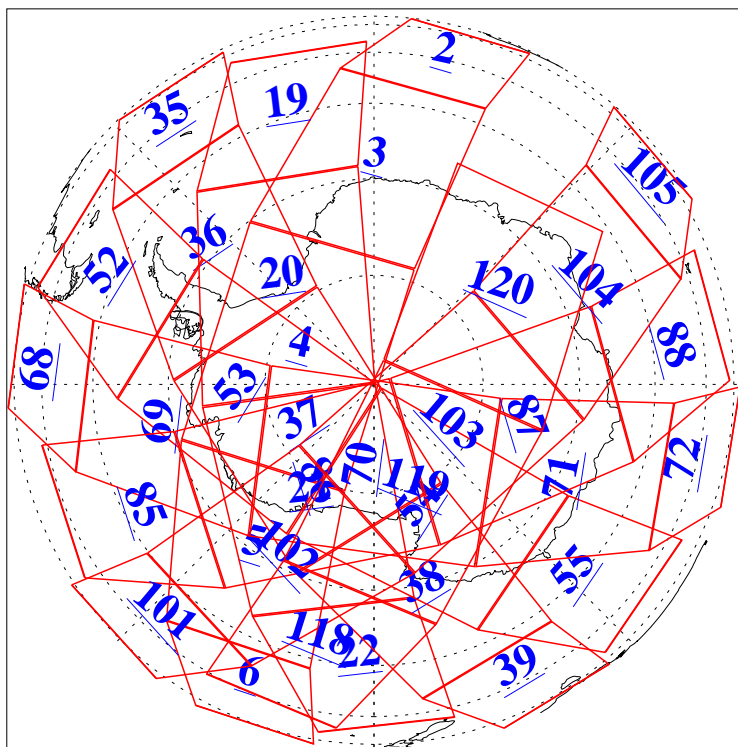

L1B Availability
AMSU Granules: 240
HSB Granules: 0
AIRS Granules: 240

4 Jan 2011
DoY 4
Aqua Day 3167
Granules: 1 to 120

Granules: 121 to 240

Legend: AMSU Available, HSB Available, AIRS Available

L1B Availability
AMSU Granules: 240
HSB Granules: 0
AIRS Granules: 240

4 Jan 2011
DoY 4
Aqua Day 3167
Ascending Granules

Descending Granules

Legend: AMSU Available, HSB Available, AIRS Available

L1B Availability
 AMSU Granules: 240
 HSB Granules: 0
 AIRS Granules: 240

4 Jan 2011
 DoY 4
 Aqua Day 3167

Northern Hemisphere Granules

Southern Hemisphere Granules

Legend: AMSU Available, HSB Available, AIRS Available