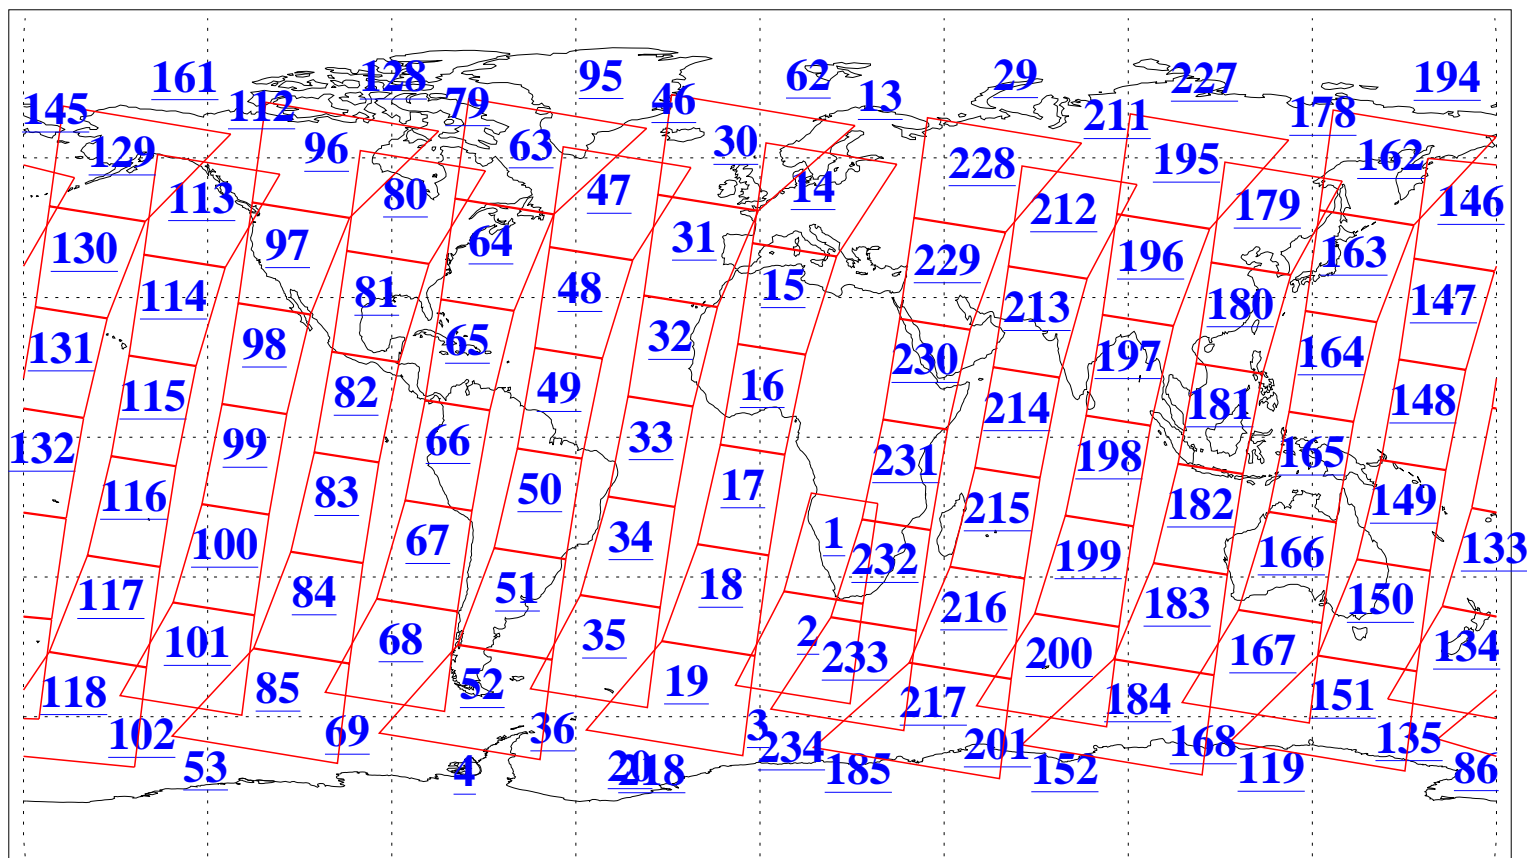

L1B Availability
AMSU Granules: 240
HSB Granules: 0
AIRS Granules: 240

4 Jan 2011
DoY 4
Aqua Day 3167
Granules: 1 to 120

Granules: 121 to 240

Legend: AMSU Available, HSB Available, AIRS Available

L1B Availability
AMSU Granules: 240
HSB Granules: 0
AIRS Granules: 240

4 Jan 2011
DoY 4
Aqua Day 3167
Ascending Granules

Descending Granules

Legend: AMSU Available, HSB Available, AIRS Available

L1B Availability
 AMSU Granules: 240
 HSB Granules: 0
 AIRS Granules: 240

4 Jan 2011
 DoY 4
 Aqua Day 3167

Northern Hemisphere Granules

Southern Hemisphere Granules

Legend: AMSU Available, HSB Available, AIRS Available