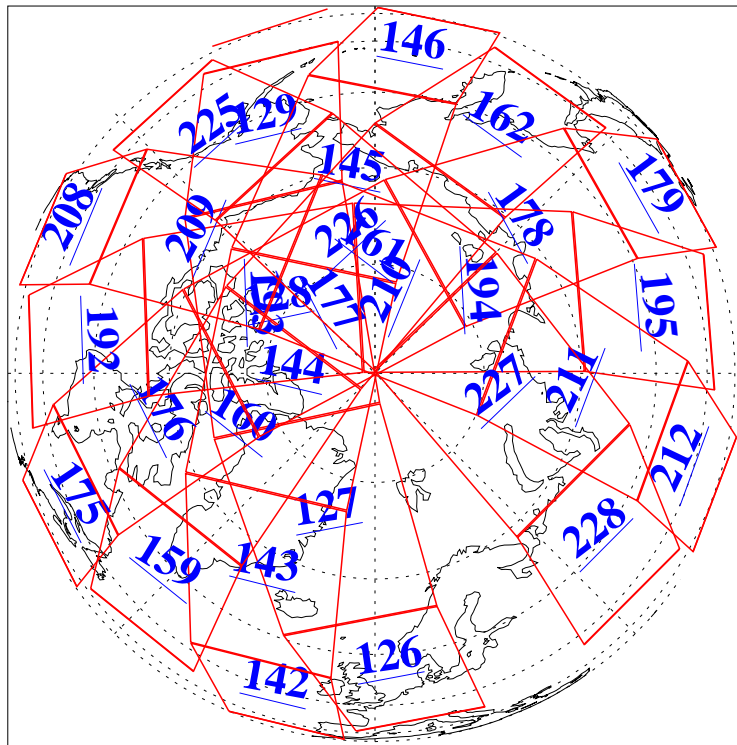

4 Jan 2011
DoY 4
Aqua Day 3167
Ascending Granules

Descending Granules

Legend: AMSU Available, HSB Available, AIRS Available

L1B Availability
 AMSU Granules: 240
 HSB Granules: 0
 AIRS Granules: 240

4 Jan 2011
 DoY 4
 Aqua Day 3167

Northern Hemisphere Granules

Southern Hemisphere Granules

Legend: AMSU Available, HSB Available, AIRS Available