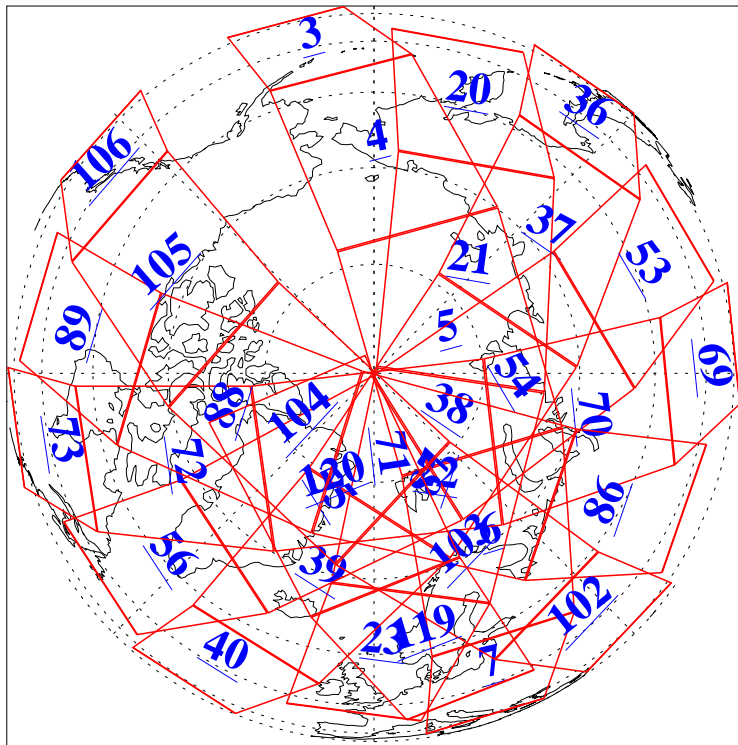

3 Jan 2011
DoY 3
Aqua Day 3166
Ascending Granules

Descending Granules

Legend: AMSU Available, HSB Available, AIRS Available

L1B Availability
 AMSU Granules: 240
 HSB Granules: 0
 AIRS Granules: 240

3 Jan 2011
 DoY 3
 Aqua Day 3166

Northern Hemisphere Granules

Southern Hemisphere Granules

Legend: AMSU Available, HSB Available, AIRS Available