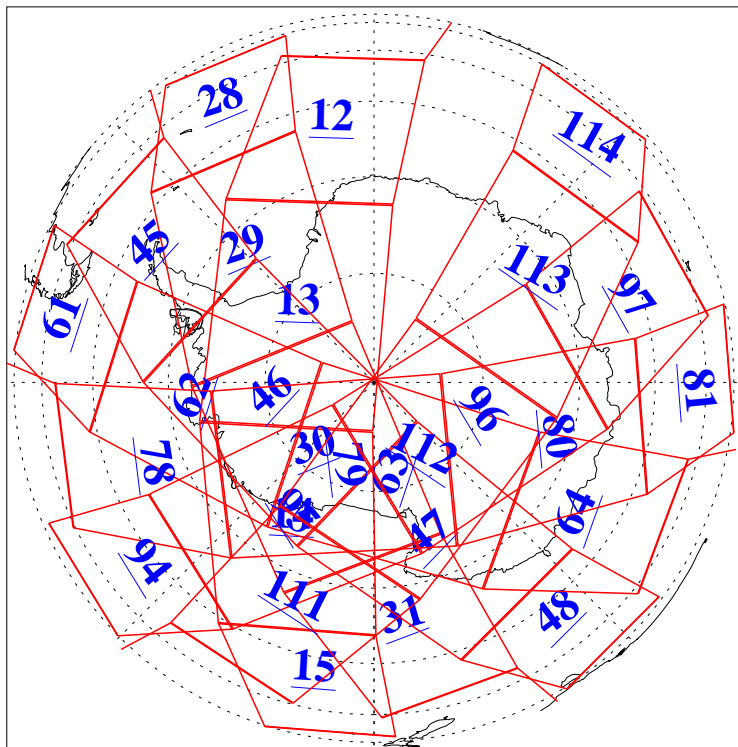

L1B Availability
AMSU Granules: 240
HSB Granules: 0
AIRS Granules: 240

3 Jan 2011
DoY 3
Aqua Day 3166
Granules: 1 to 120

Granules: 121 to 240

Legend: AMSU Available, HSB Available, AIRS Available

L1B Availability
AMSU Granules: 240
HSB Granules: 0
AIRS Granules: 240

3 Jan 2011
DoY 3
Aqua Day 3166
Ascending Granules

Descending Granules

Legend: AMSU Available, HSB Available, AIRS Available

L1B Availability
 AMSU Granules: 240
 HSB Granules: 0
 AIRS Granules: 240

3 Jan 2011
 DoY 3
 Aqua Day 3166

Northern Hemisphere Granules

Southern Hemisphere Granules

Legend: AMSU Available, HSB Available, AIRS Available