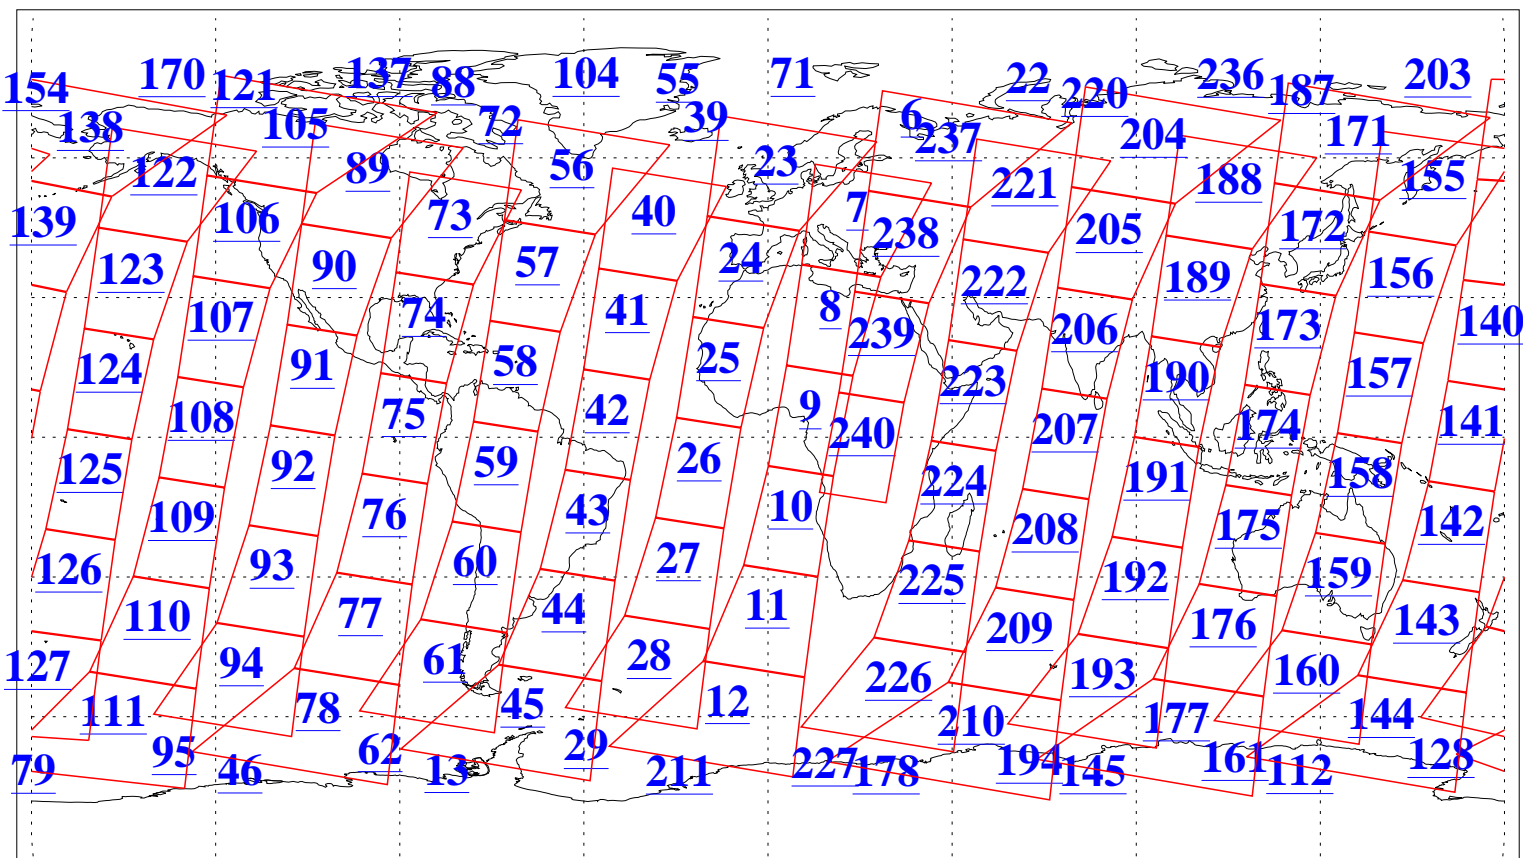

L1B Availability
AMSU Granules: 240
HSB Granules: 0
AIRS Granules: 240

3 Jan 2011
DoY 3
Aqua Day 3166
Granules: 1 to 120

Granules: 121 to 240

Legend: AMSU Available, HSB Available, AIRS Available

L1B Availability
AMSU Granules: 240
HSB Granules: 0
AIRS Granules: 240

3 Jan 2011
DoY 3
Aqua Day 3166
Ascending Granules

Descending Granules

Legend: AMSU Available, HSB Available, AIRS Available

L1B Availability
 AMSU Granules: 240
 HSB Granules: 0
 AIRS Granules: 240

3 Jan 2011
 DoY 3
 Aqua Day 3166

Northern Hemisphere Granules

Southern Hemisphere Granules

Legend: AMSU Available, HSB Available, AIRS Available