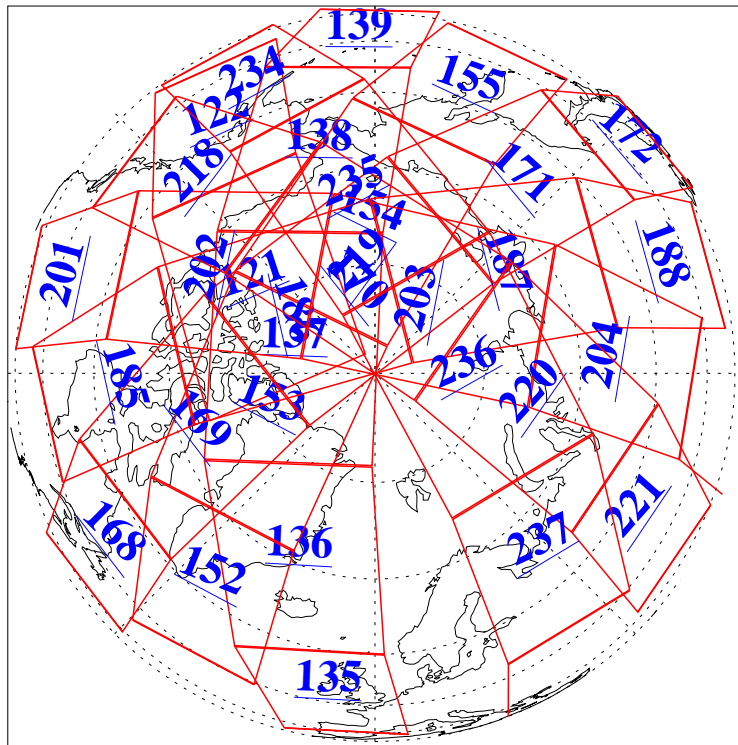

3 Jan 2011
DoY 3
Aqua Day 3166
Ascending Granules

Descending Granules

Legend: AMSU Available, HSB Available, AIRS Available

L1B Availability
 AMSU Granules: 240
 HSB Granules: 0
 AIRS Granules: 240

3 Jan 2011
 DoY 3
 Aqua Day 3166

Northern Hemisphere Granules

Southern Hemisphere Granules

Legend: AMSU Available, HSB Available, AIRS Available