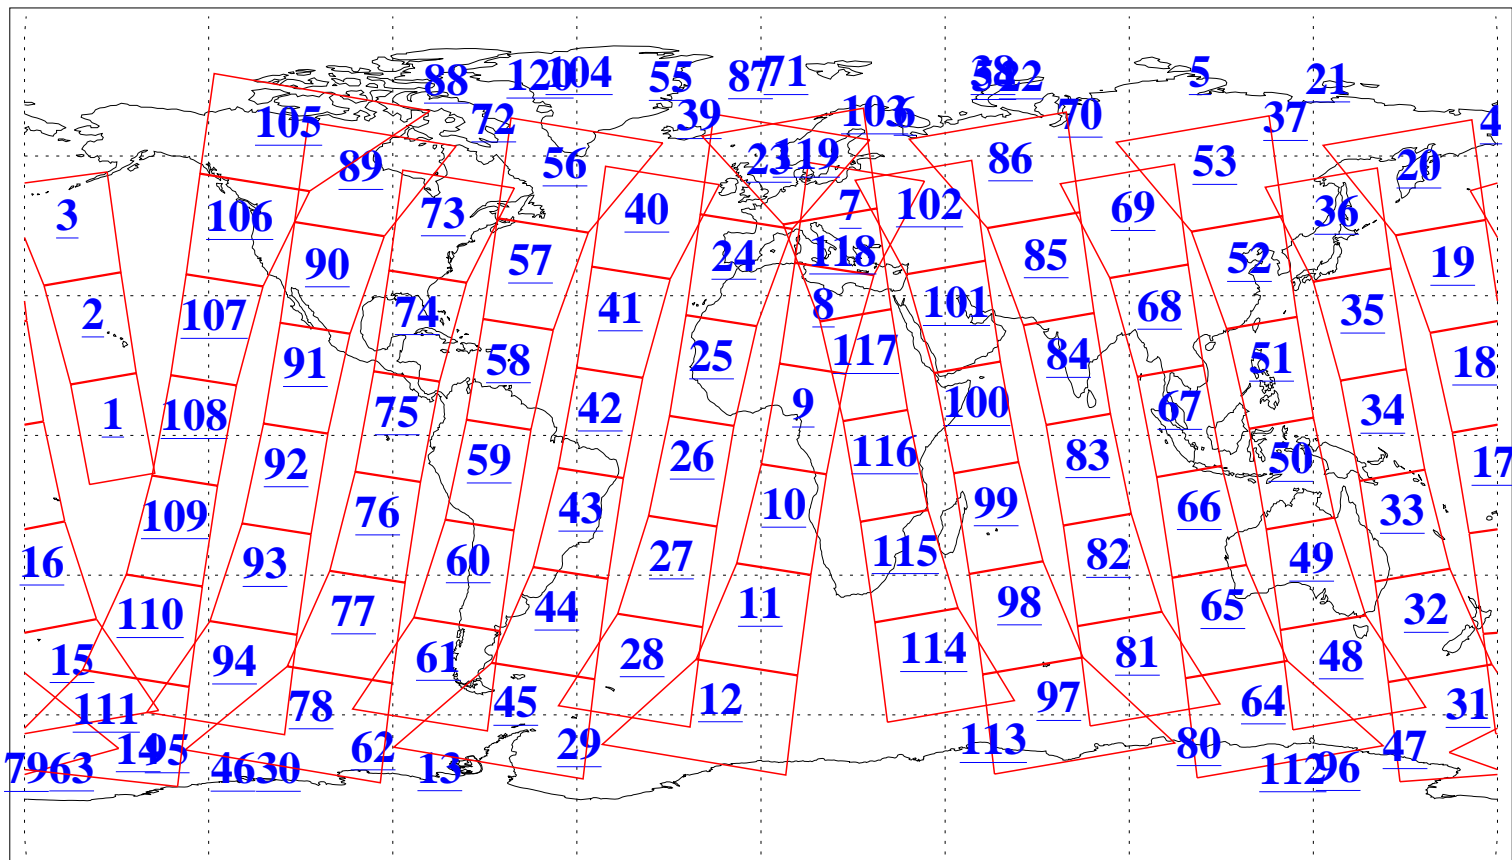

L1B Availability
AMSU Granules: 240
HSB Granules: 0
AIRS Granules: 240

3 Jan 2011
DoY 3
Aqua Day 3166
Granules: 1 to 120

Granules: 121 to 240

Legend: AMSU Available, HSB Available, AIRS Available

L1B Availability
AMSU Granules: 240
HSB Granules: 0
AIRS Granules: 240

3 Jan 2011
DoY 3
Aqua Day 3166
Ascending Granules

Descending Granules

Legend: AMSU Available, HSB Available, AIRS Available

L1B Availability
 AMSU Granules: 240
 HSB Granules: 0
 AIRS Granules: 240

3 Jan 2011
 DoY 3
 Aqua Day 3166

Northern Hemisphere Granules

Southern Hemisphere Granules

Legend: AMSU Available, HSB Available, AIRS Available