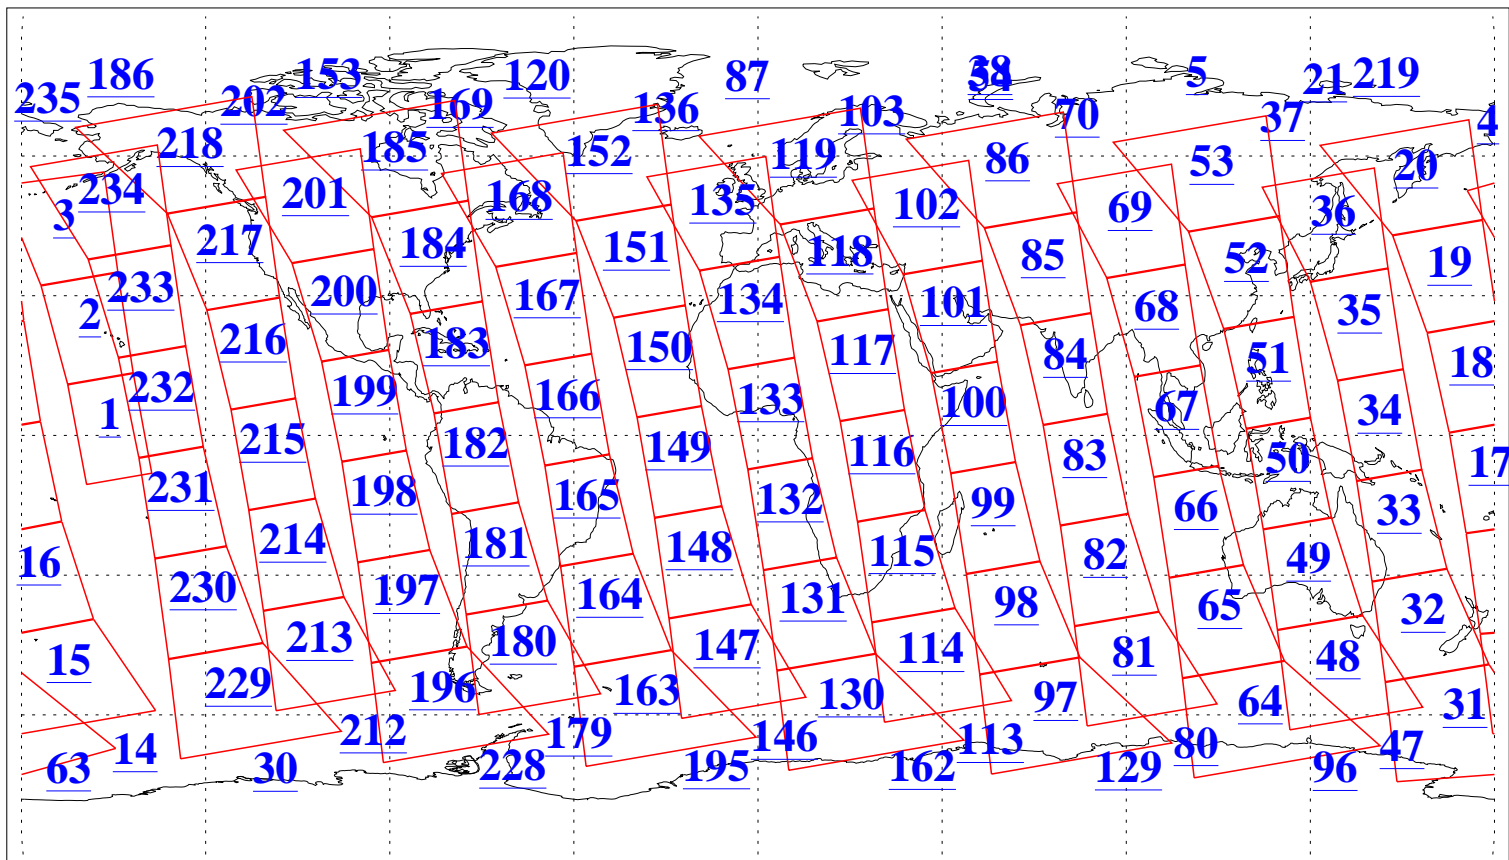

L1B Availability
AMSU Granules: 240
HSB Granules: 0
AIRS Granules: 240

3 Jan 2011
DoY 3
Aqua Day 3166
Granules: 1 to 120

Granules: 121 to 240

Legend: AMSU Available, HSB Available, AIRS Available

L1B Availability
AMSU Granules: 240
HSB Granules: 0
AIRS Granules: 240

3 Jan 2011
DoY 3
Aqua Day 3166
Ascending Granules

Descending Granules

Legend: AMSU Available, HSB Available, AIRS Available

L1B Availability
 AMSU Granules: 240
 HSB Granules: 0
 AIRS Granules: 240

3 Jan 2011
 DoY 3
 Aqua Day 3166

Northern Hemisphere Granules

Southern Hemisphere Granules

Legend: AMSU Available, HSB Available, AIRS Available