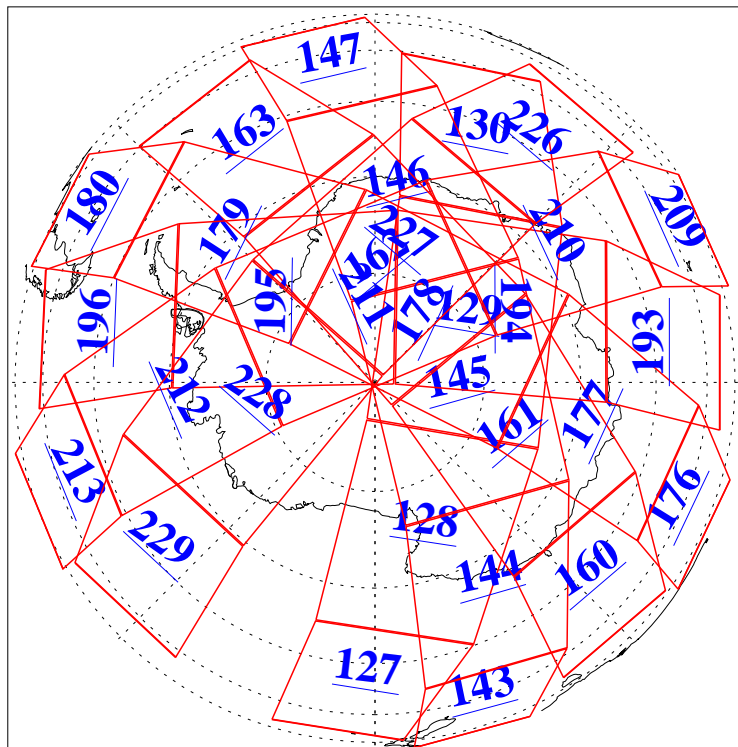

3 Jan 2011
DoY 3
Aqua Day 3166
Ascending Granules

Descending Granules

Legend: AMSU Available, HSB Available, AIRS Available

L1B Availability
 AMSU Granules: 240
 HSB Granules: 0
 AIRS Granules: 240

3 Jan 2011
 DoY 3
 Aqua Day 3166

Northern Hemisphere Granules

Southern Hemisphere Granules

Legend: AMSU Available, HSB Available, AIRS Available