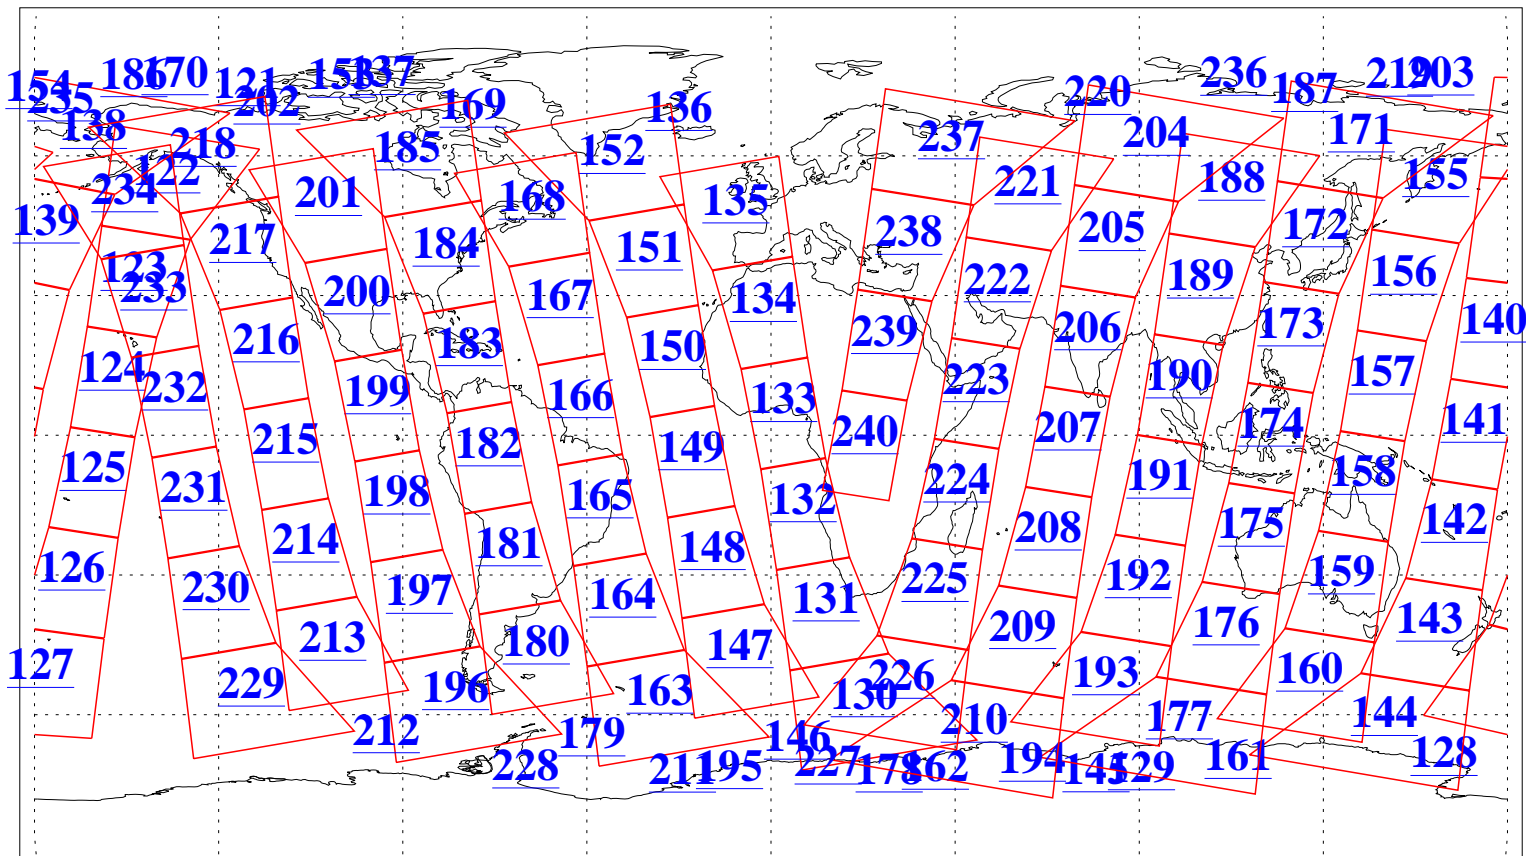

L1B Availability
AMSU Granules: 240
HSB Granules: 0
AIRS Granules: 240

3 Jan 2011
DoY 3
Aqua Day 3166
Granules: 1 to 120

Granules: 121 to 240

Legend: AMSU Available, HSB Available, AIRS Available

L1B Availability
AMSU Granules: 240
HSB Granules: 0
AIRS Granules: 240

3 Jan 2011
DoY 3
Aqua Day 3166
Ascending Granules

Descending Granules

Legend: AMSU Available, HSB Available, AIRS Available

L1B Availability
 AMSU Granules: 240
 HSB Granules: 0
 AIRS Granules: 240

3 Jan 2011
 DoY 3
 Aqua Day 3166

Northern Hemisphere Granules

Southern Hemisphere Granules

Legend: AMSU Available, HSB Available, AIRS Available