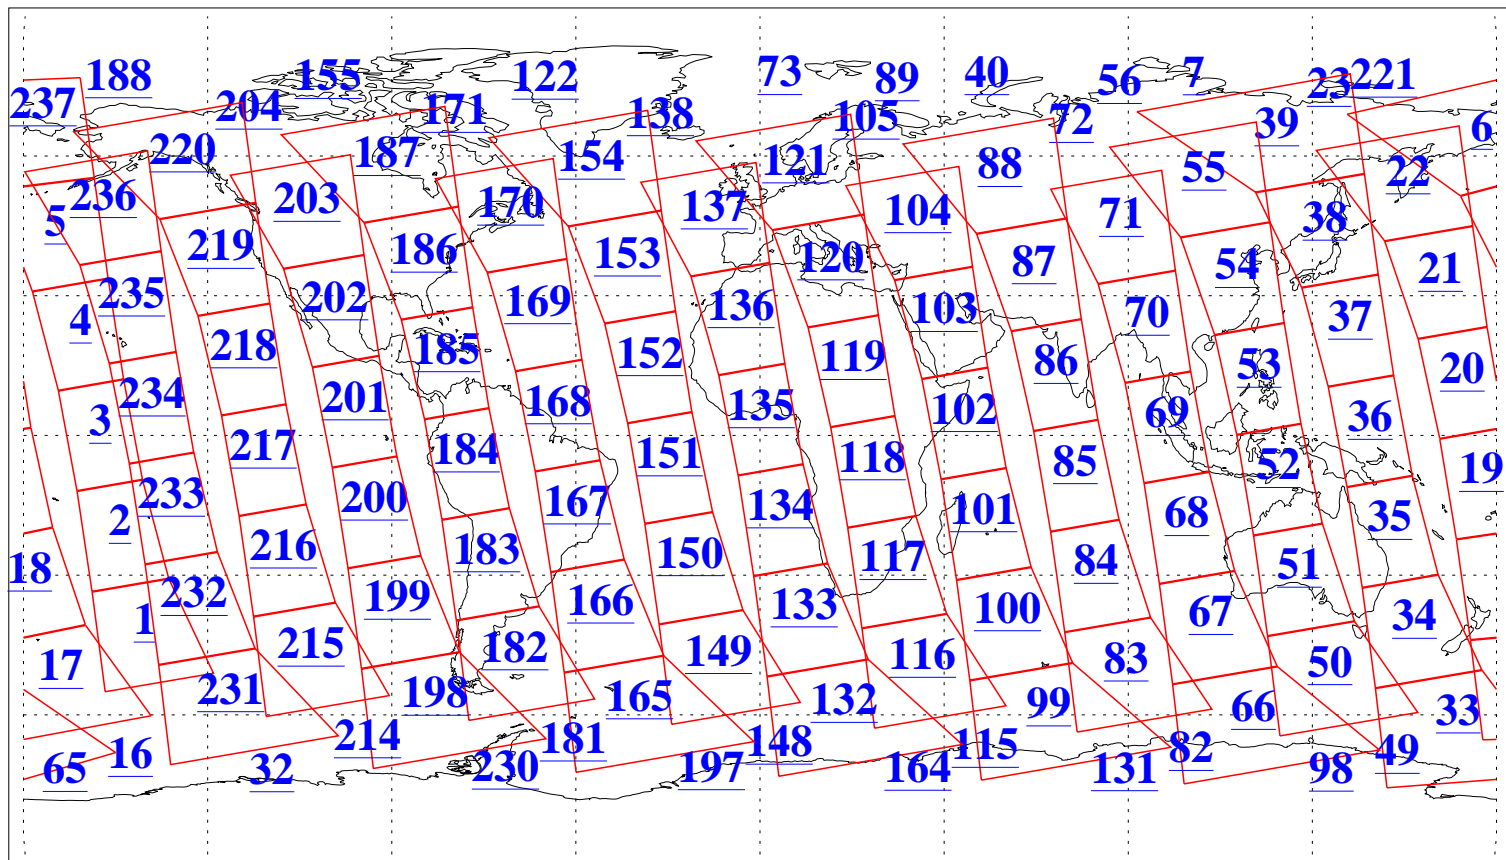

L1B Availability  
AMSU Granules: 240  
HSB Granules: 0  
AIRS Granules: 240

1 Jan 2011  
DoY 1  
Aqua Day 3164  
Granules: 1 to 120

Granules: 121 to 240

Legend: AMSU Available, *HSB Available*, **AIRS Available**

L1B Availability  
 AMSU Granules: 240  
 HSB Granules: 0  
 AIRS Granules: 240

1 Jan 2011  
 DoY 1  
 Aqua Day 3164  
 Ascending Granules

Descending Granules

Legend: AMSU Available, HSB Available, AIRS Available