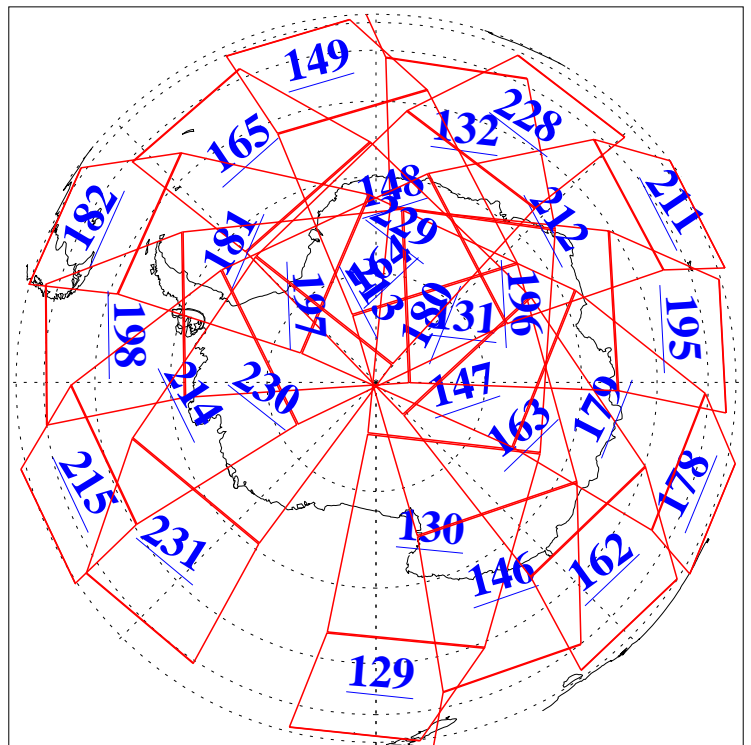

Legend: AMSU Available, HSB Available, AIRS Available