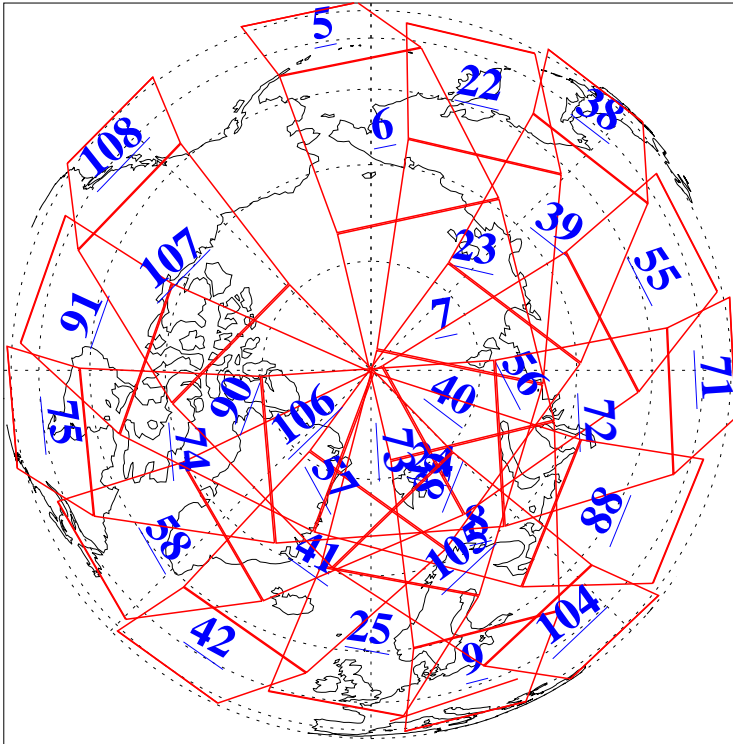

L1B Availability  
AMSU Granules: 240  
HSB Granules: 0  
AIRS Granules: 240

1 Jan 2011  
DoY 1  
Aqua Day 3164  
Granules: 1 to 120

Granules: 121 to 240

Legend: AMSU Available, *HSB Available*, **AIRS Available**

L1B Availability  
 AMSU Granules: 240  
 HSB Granules: 0  
 AIRS Granules: 240

1 Jan 2011  
 DoY 1  
 Aqua Day 3164  
 Ascending Granules

Descending Granules

Legend: AMSU Available, HSB Available, AIRS Available

### Northern Hemisphere Granules