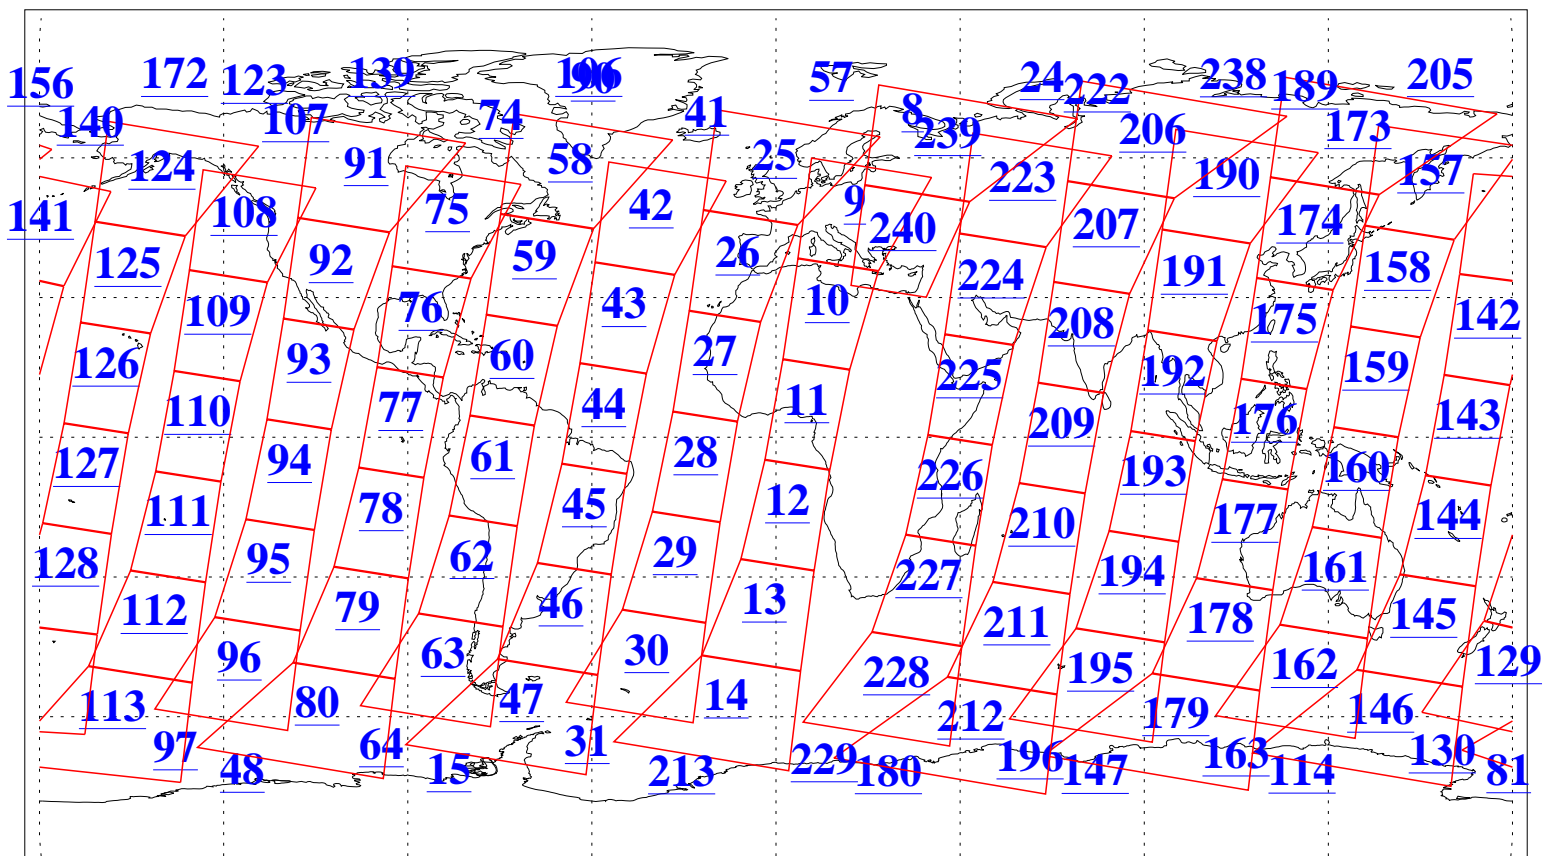

L1B Availability  
AMSU Granules: 240  
HSB Granules: 0  
AIRS Granules: 240

1 Jan 2011  
DoY 1  
Aqua Day 3164  
Granules: 1 to 120

Granules: 121 to 240

Legend: AMSU Available, *HSB Available*, **AIRS Available**

L1B Availability  
 AMSU Granules: 240  
 HSB Granules: 0  
 AIRS Granules: 240

1 Jan 2011  
 DoY 1  
 Aqua Day 3164  
 Ascending Granules

Descending Granules

Legend: AMSU Available, HSB Available, AIRS Available