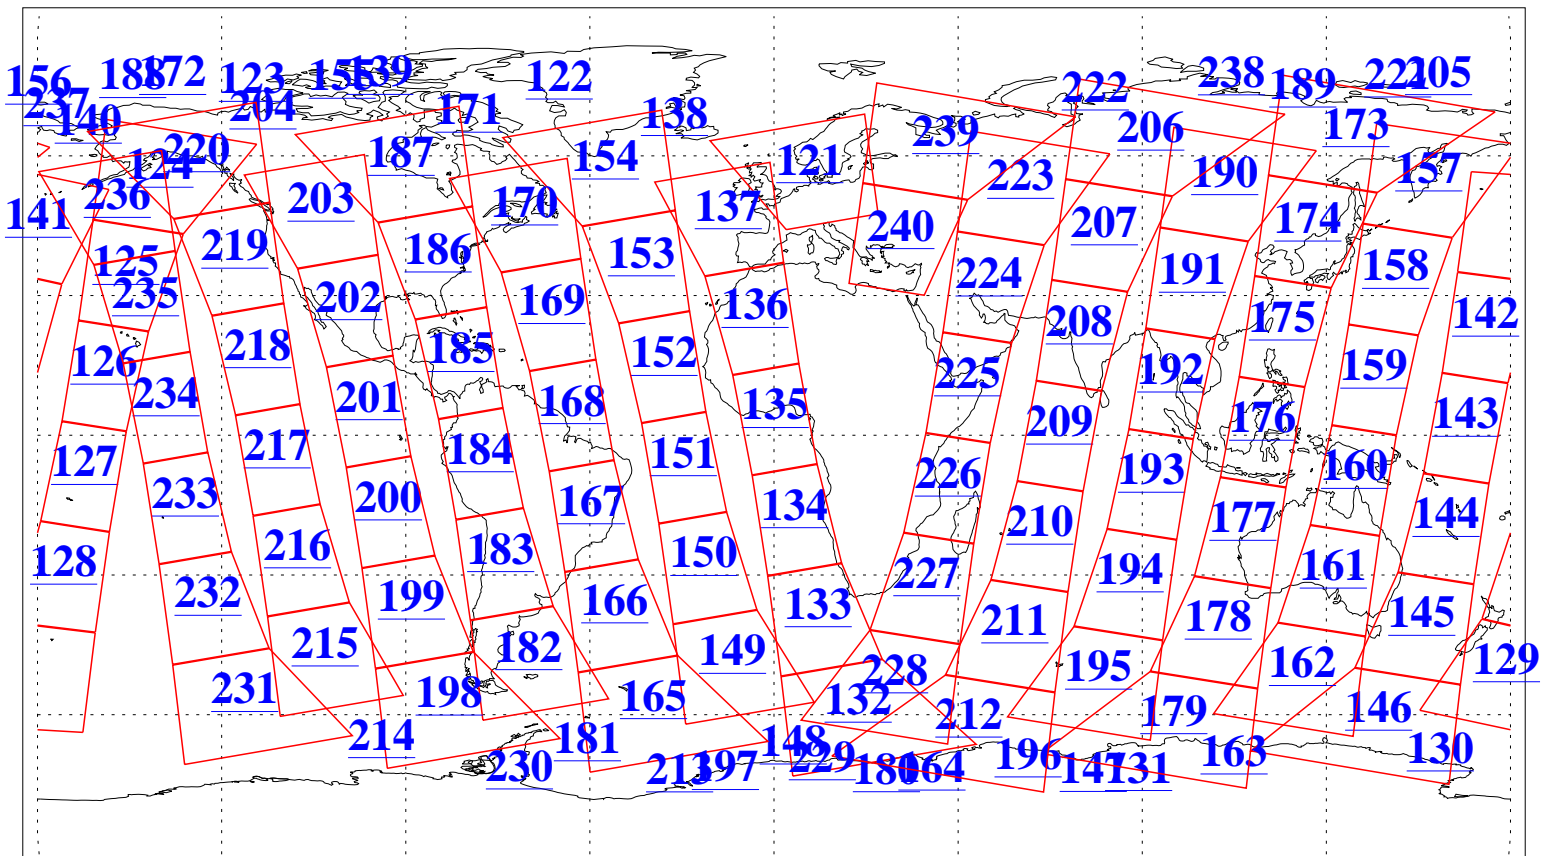

L1B Availability  
AMSU Granules: 240  
HSB Granules: 0  
AIRS Granules: 240

1 Jan 2011  
DoY 1  
Aqua Day 3164  
Granules: 1 to 120

Granules: 121 to 240

Legend: AMSU Available, *HSB Available*, **AIRS Available**

L1B Availability  
 AMSU Granules: 240  
 HSB Granules: 0  
 AIRS Granules: 240

1 Jan 2011  
 DoY 1  
 Aqua Day 3164  
 Ascending Granules

Descending Granules

Legend: AMSU Available, HSB Available, AIRS Available