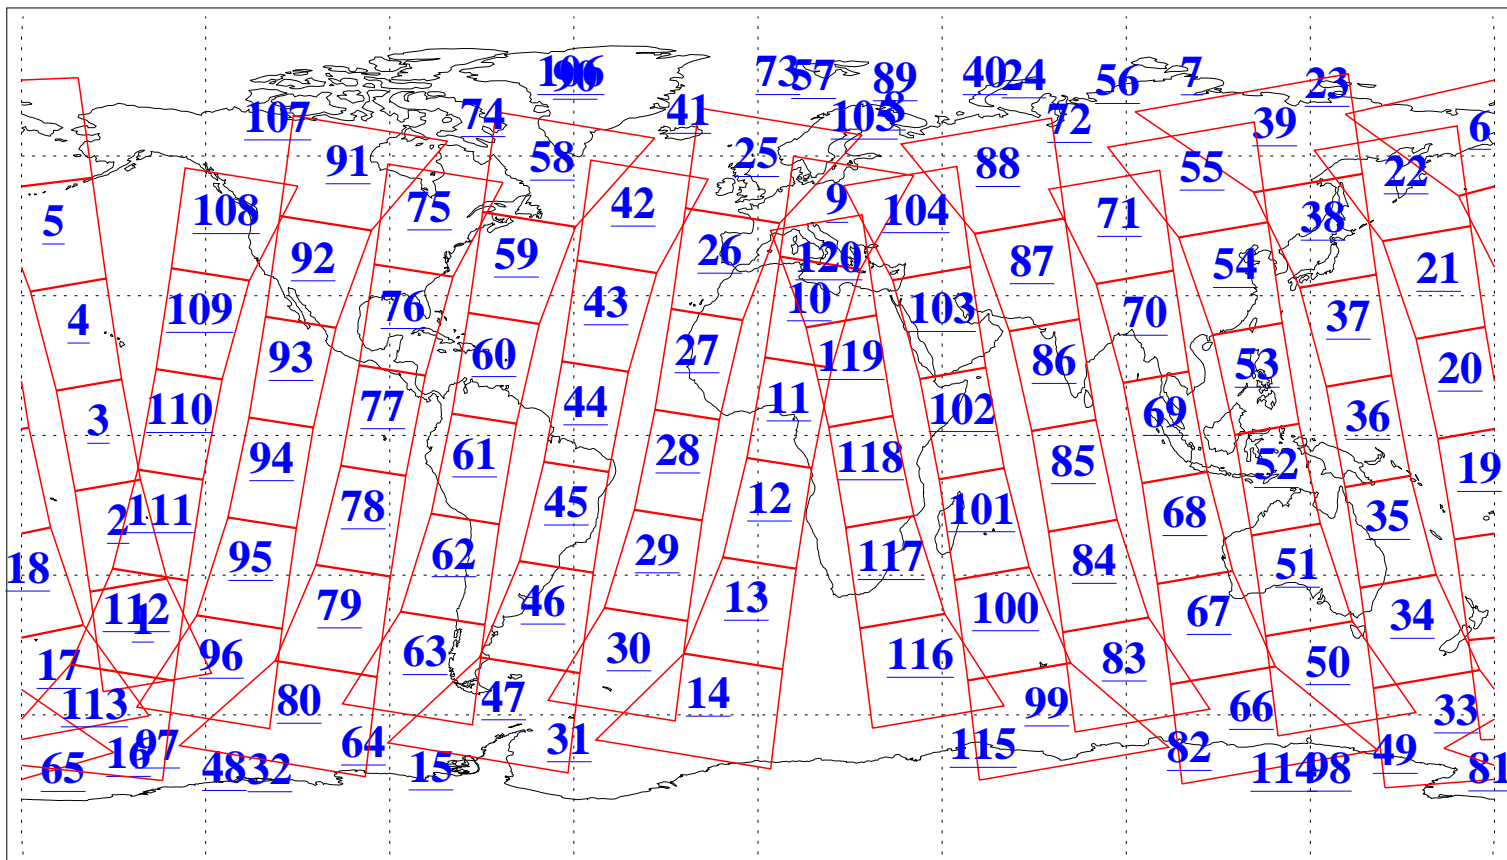

L1B Availability  
AMSU Granules: 240  
HSB Granules: 0  
AIRS Granules: 240

1 Jan 2011  
DoY 1  
Aqua Day 3164  
Granules: 1 to 120

Granules: 121 to 240

Legend: AMSU Available, *HSB Available*, **AIRS Available**

L1B Availability  
 AMSU Granules: 240  
 HSB Granules: 0  
 AIRS Granules: 240

1 Jan 2011  
 DoY 1  
 Aqua Day 3164  
 Ascending Granules

Descending Granules

Legend: AMSU Available, HSB Available, AIRS Available