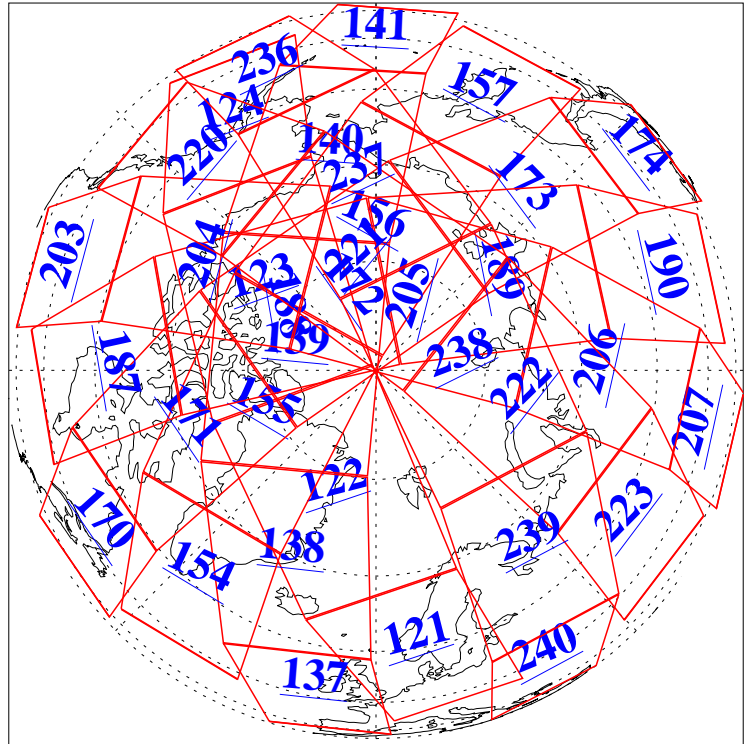

L1B Availability  
AMSU Granules: 240  
HSB Granules: 0  
AIRS Granules: 240

1 Jan 2011  
DoY 1  
Aqua Day 3164  
Granules: 1 to 120

Granules: 121 to 240

Legend: AMSU Available, *HSB Available*, **AIRS Available**

L1B Availability  
 AMSU Granules: 240  
 HSB Granules: 0  
 AIRS Granules: 240

1 Jan 2011  
 DoY 1  
 Aqua Day 3164  
 Ascending Granules

Descending Granules

Legend: AMSU Available, HSB Available, AIRS Available

### Northern Hemisphere Granules