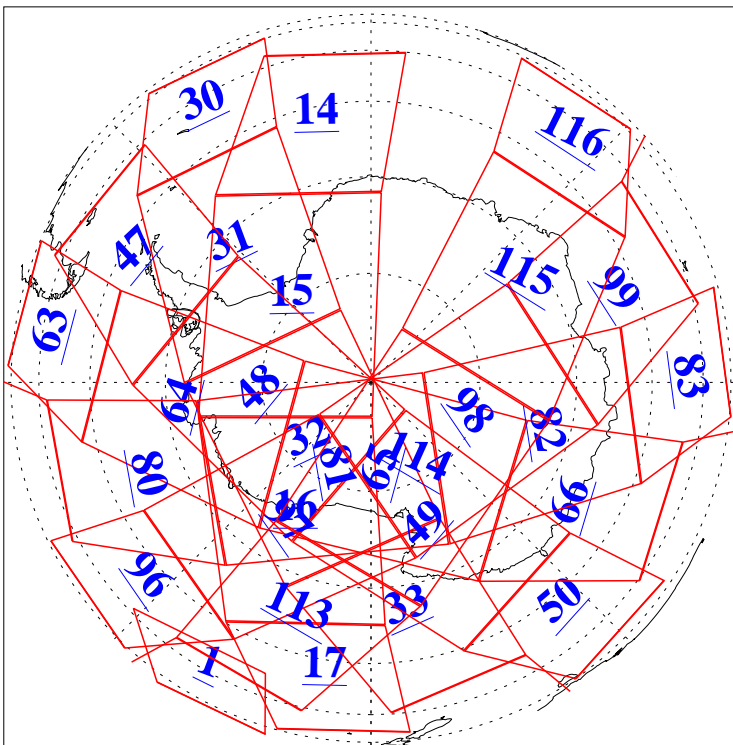

Legend: AMSU Available, HSB Available, AIRS Available