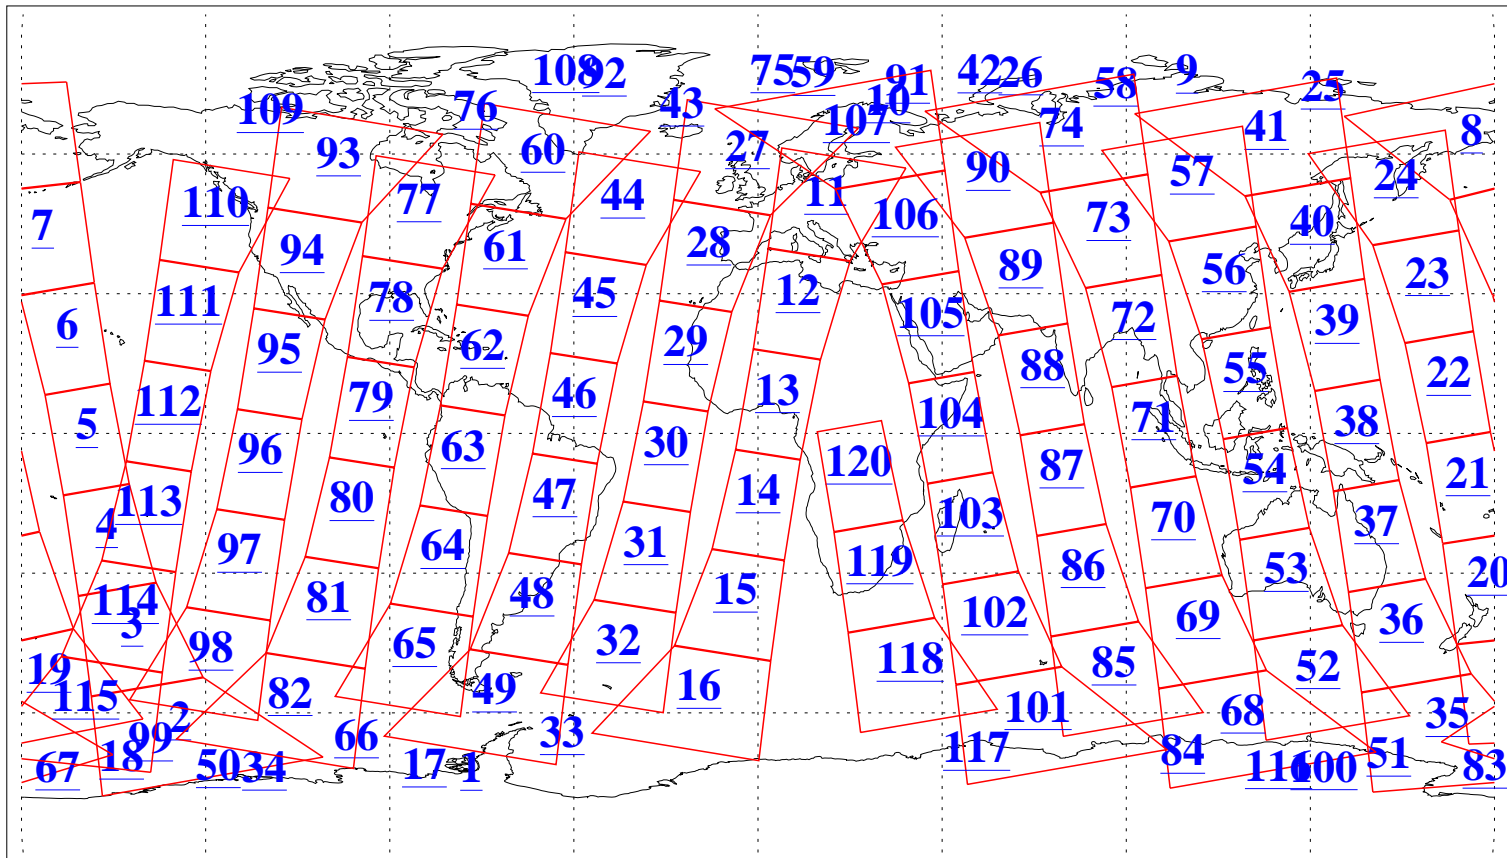

L1B Availability
AMSU Granules: 240
HSB Granules: 0
AIRS Granules: 240

30 Dec 2010
DoY 364
Aqua Day 3162
Granules: 1 to 120

Granules: 121 to 240

Legend: AMSU Available, HSB Available, AIRS Available

L1B Availability
AMSU Granules: 240
HSB Granules: 0
AIRS Granules: 240

30 Dec 2010
DoY 364
Aqua Day 3162
Ascending Granules

Descending Granules

Legend: AMSU Available, HSB Available, AIRS Available

L1B Availability
AMSU Granules: 240
HSB Granules: 0
AIRS Granules: 240

30 Dec 2010
DoY 364
Aqua Day 3162

Northern Hemisphere Granules

Southern Hemisphere Granules

Legend: AMSU Available, HSB Available, AIRS Available