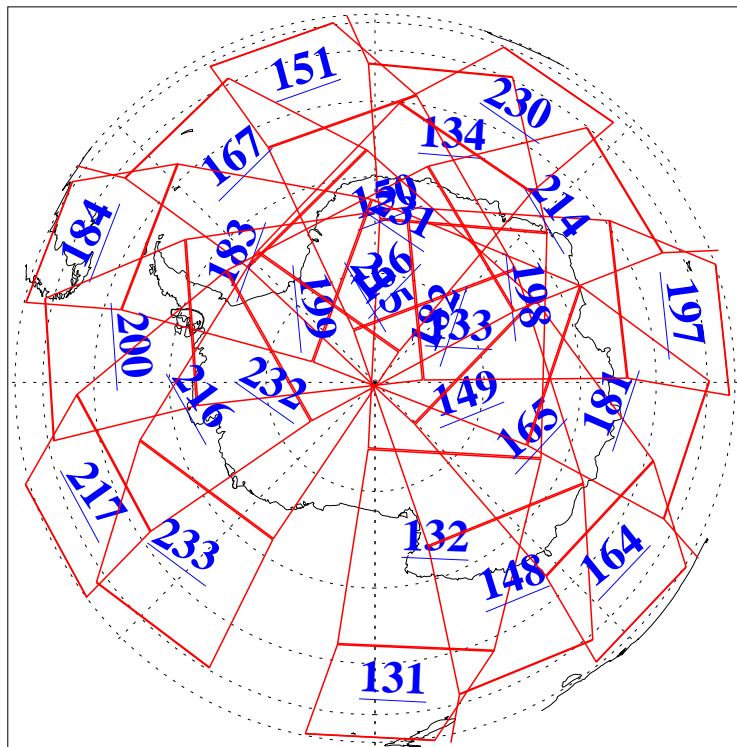

L1B Availability
AMSU Granules: 240
HSB Granules: 0
AIRS Granules: 240

30 Dec 2010
DoY 364
Aqua Day 3162
Granules: 1 to 120

Granules: 121 to 240

Legend: AMSU Available, HSB Available, AIRS Available

L1B Availability
AMSU Granules: 240
HSB Granules: 0
AIRS Granules: 240

30 Dec 2010
DoY 364
Aqua Day 3162
Ascending Granules

Descending Granules

Legend: AMSU Available, HSB Available, AIRS Available

L1B Availability
AMSU Granules: 240
HSB Granules: 0
AIRS Granules: 240

30 Dec 2010
DoY 364
Aqua Day 3162

Northern Hemisphere Granules

Southern Hemisphere Granules

Legend: AMSU Available, HSB Available, AIRS Available