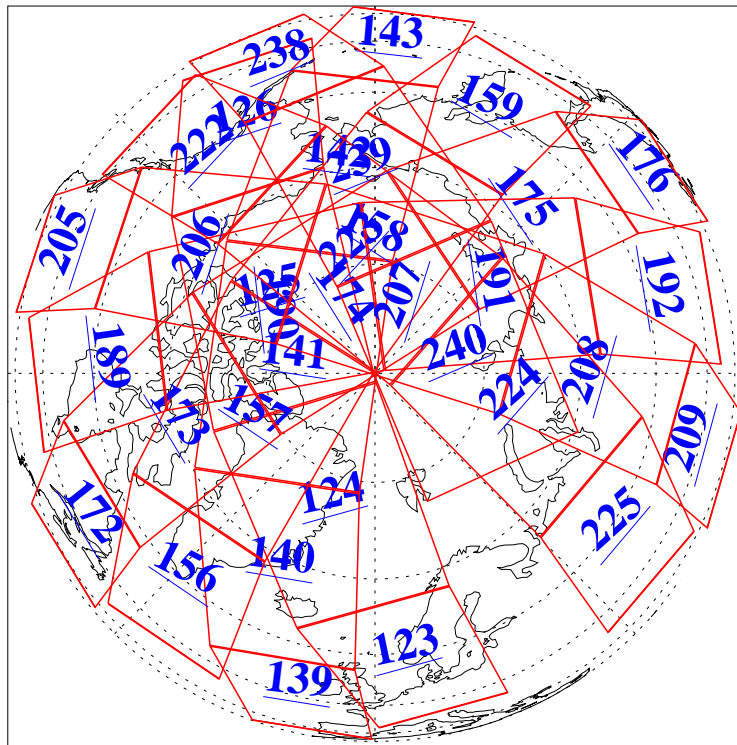

L1B Availability
AMSU Granules: 240
HSB Granules: 0
AIRS Granules: 240

30 Dec 2010
DoY 364
Aqua Day 3162
Granules: 1 to 120

Granules: 121 to 240

Legend: AMSU Available, HSB Available, AIRS Available

L1B Availability
AMSU Granules: 240
HSB Granules: 0
AIRS Granules: 240

30 Dec 2010
DoY 364
Aqua Day 3162
Ascending Granules

Descending Granules

Legend: AMSU Available, HSB Available, AIRS Available

L1B Availability
AMSU Granules: 240
HSB Granules: 0
AIRS Granules: 240

30 Dec 2010
DoY 364
Aqua Day 3162

Northern Hemisphere Granules

Southern Hemisphere Granules

Legend: AMSU Available, HSB Available, AIRS Available