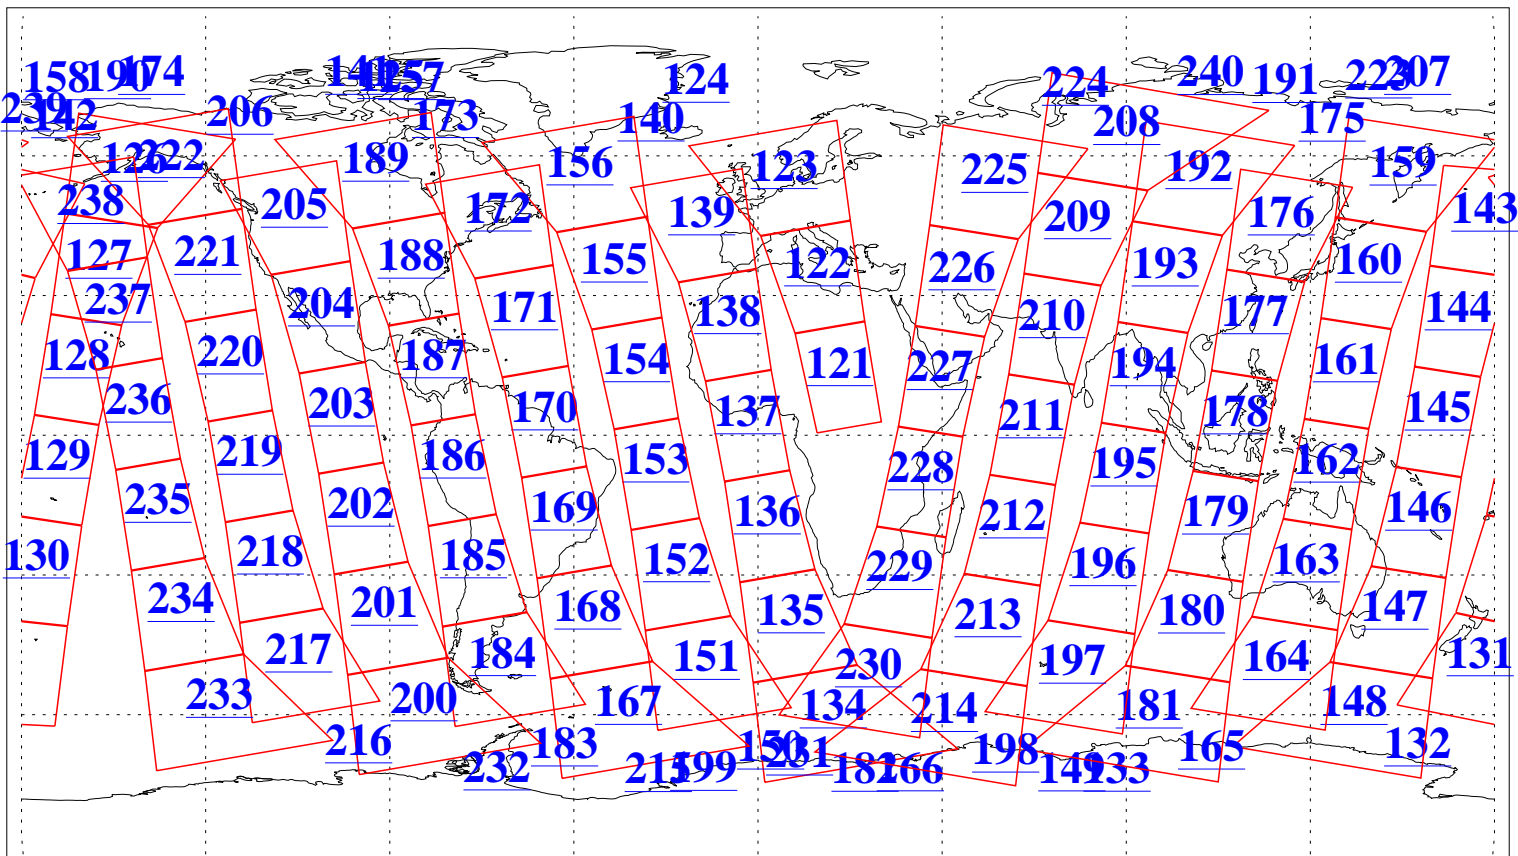

L1B Availability
AMSU Granules: 240
HSB Granules: 0
AIRS Granules: 240

30 Dec 2010
DoY 364
Aqua Day 3162
Granules: 1 to 120

Granules: 121 to 240

Legend: AMSU Available, HSB Available, AIRS Available

L1B Availability
AMSU Granules: 240
HSB Granules: 0
AIRS Granules: 240

30 Dec 2010
DoY 364
Aqua Day 3162
Ascending Granules

Descending Granules

Legend: AMSU Available, HSB Available, AIRS Available

L1B Availability
AMSU Granules: 240
HSB Granules: 0
AIRS Granules: 240

30 Dec 2010
DoY 364
Aqua Day 3162

Northern Hemisphere Granules

Southern Hemisphere Granules

Legend: AMSU Available, HSB Available, AIRS Available