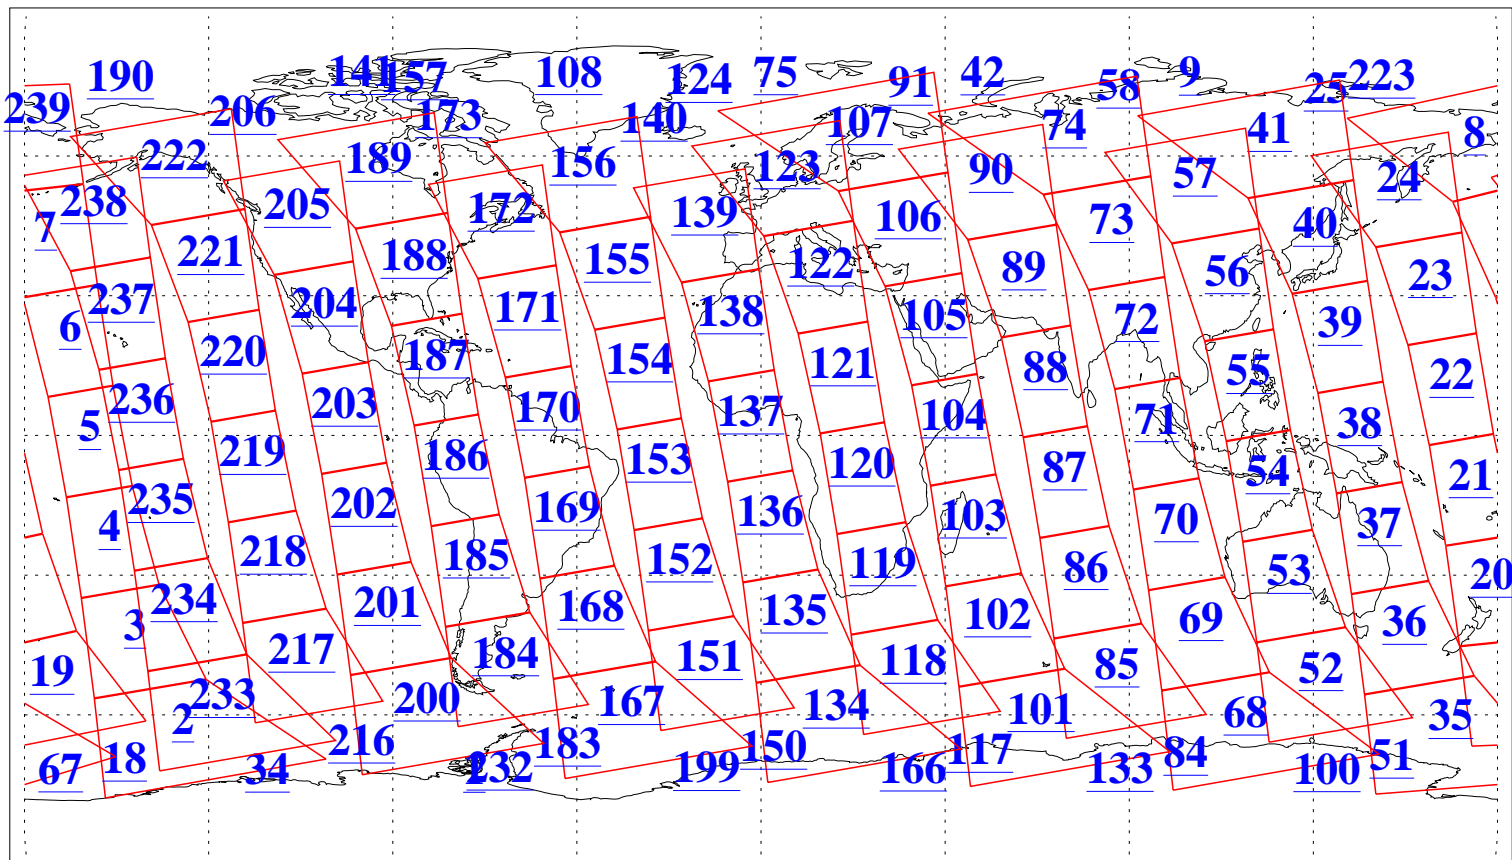

L1B Availability
AMSU Granules: 240
HSB Granules: 0
AIRS Granules: 240

30 Dec 2010
DoY 364
Aqua Day 3162
Granules: 1 to 120

Granules: 121 to 240

Legend: AMSU Available, HSB Available, AIRS Available

L1B Availability
AMSU Granules: 240
HSB Granules: 0
AIRS Granules: 240

30 Dec 2010
DoY 364
Aqua Day 3162
Ascending Granules

Descending Granules

Legend: AMSU Available, HSB Available, AIRS Available

L1B Availability
AMSU Granules: 240
HSB Granules: 0
AIRS Granules: 240

30 Dec 2010
DoY 364
Aqua Day 3162

Northern Hemisphere Granules

Southern Hemisphere Granules

Legend: AMSU Available, HSB Available, AIRS Available