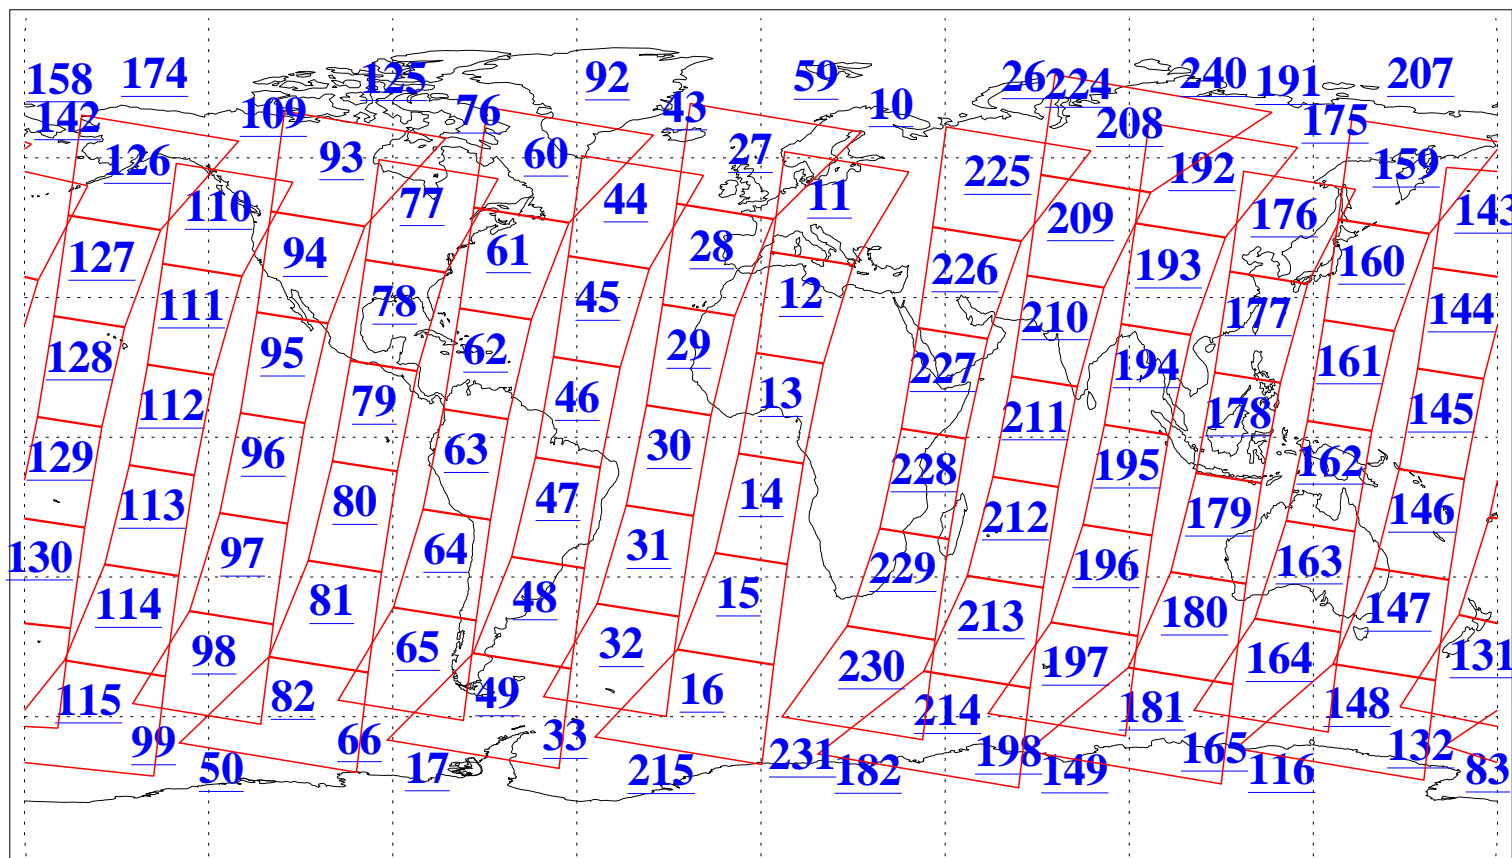

L1B Availability
AMSU Granules: 240
HSB Granules: 0
AIRS Granules: 240

30 Dec 2010
DoY 364
Aqua Day 3162
Granules: 1 to 120

Granules: 121 to 240

Legend: AMSU Available, HSB Available, AIRS Available

L1B Availability
AMSU Granules: 240
HSB Granules: 0
AIRS Granules: 240

30 Dec 2010
DoY 364
Aqua Day 3162
Ascending Granules

Descending Granules

Legend: AMSU Available, HSB Available, AIRS Available

L1B Availability
AMSU Granules: 240
HSB Granules: 0
AIRS Granules: 240

30 Dec 2010
DoY 364
Aqua Day 3162

Northern Hemisphere Granules

Southern Hemisphere Granules

Legend: AMSU Available, HSB Available, AIRS Available