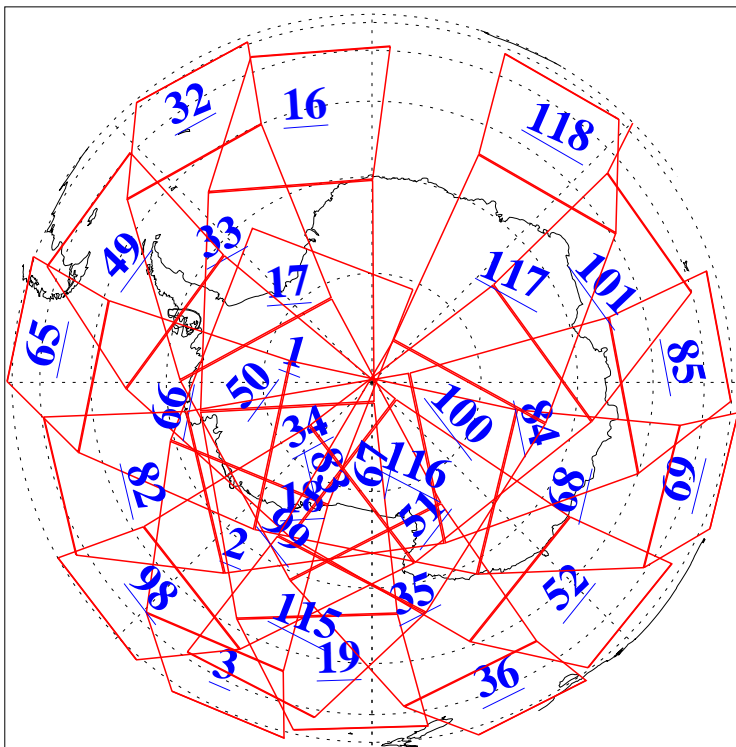

L1B Availability
AMSU Granules: 240
HSB Granules: 0
AIRS Granules: 240

30 Dec 2010
DoY 364
Aqua Day 3162
Granules: 1 to 120

Granules: 121 to 240

Legend: AMSU Available, HSB Available, AIRS Available

L1B Availability
AMSU Granules: 240
HSB Granules: 0
AIRS Granules: 240

30 Dec 2010
DoY 364
Aqua Day 3162
Ascending Granules

Descending Granules

Legend: AMSU Available, HSB Available, AIRS Available

L1B Availability
AMSU Granules: 240
HSB Granules: 0
AIRS Granules: 240

30 Dec 2010
DoY 364
Aqua Day 3162

Northern Hemisphere Granules

Southern Hemisphere Granules

Legend: AMSU Available, HSB Available, AIRS Available