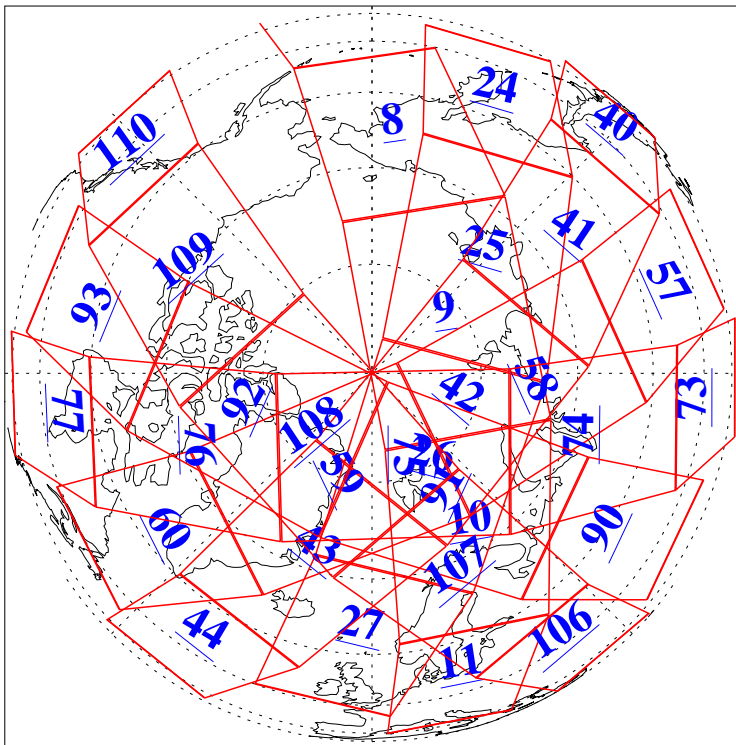

L1B Availability
AMSU Granules: 240
HSB Granules: 0
AIRS Granules: 240

30 Dec 2010
DoY 364
Aqua Day 3162
Granules: 1 to 120

Granules: 121 to 240

Legend: AMSU Available, HSB Available, AIRS Available

L1B Availability
AMSU Granules: 240
HSB Granules: 0
AIRS Granules: 240

30 Dec 2010
DoY 364
Aqua Day 3162
Ascending Granules

Descending Granules

Legend: AMSU Available, HSB Available, AIRS Available

L1B Availability
AMSU Granules: 240
HSB Granules: 0
AIRS Granules: 240

30 Dec 2010
DoY 364
Aqua Day 3162

Northern Hemisphere Granules

Southern Hemisphere Granules

Legend: AMSU Available, HSB Available, AIRS Available