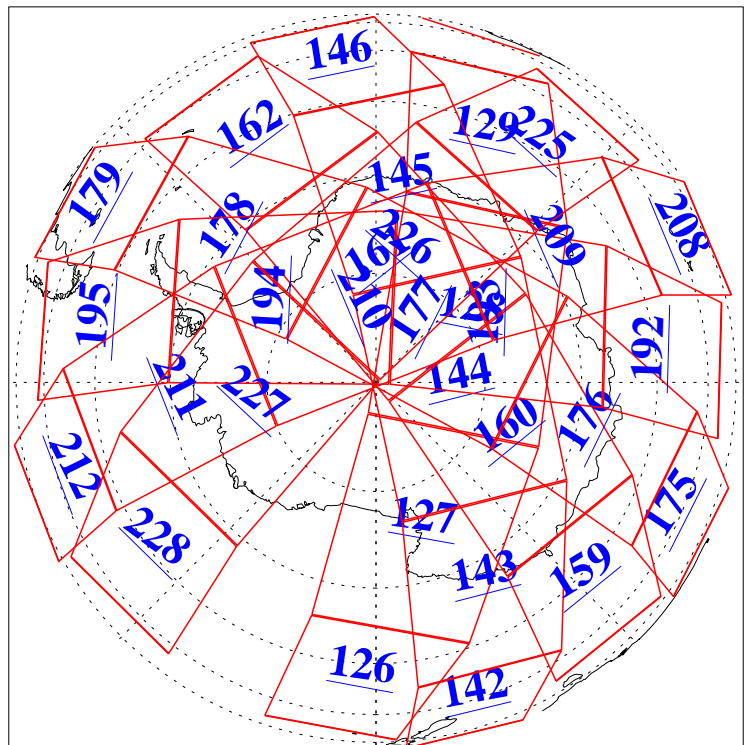

L1B Availability
AMSU Granules: 240
HSB Granules: 0
AIRS Granules: 240

27 Dec 2010
DoY 361
Aqua Day 3159
Granules: 1 to 120

Granules: 121 to 240

Legend: AMSU Available, HSB Available, AIRS Available

L1B Availability
AMSU Granules: 240
HSB Granules: 0
AIRS Granules: 240

27 Dec 2010
DoY 361
Aqua Day 3159

Ascending Granules

Descending Granules

Legend: AMSU Available, HSB Available, AIRS Available

L1B Availability
 AMSU Granules: 240
 HSB Granules: 0
 AIRS Granules: 240

27 Dec 2010
 DoY 361
 Aqua Day 3159

Northern Hemisphere Granules

Southern Hemisphere Granules

Legend: AMSU Available, HSB Available, AIRS Available