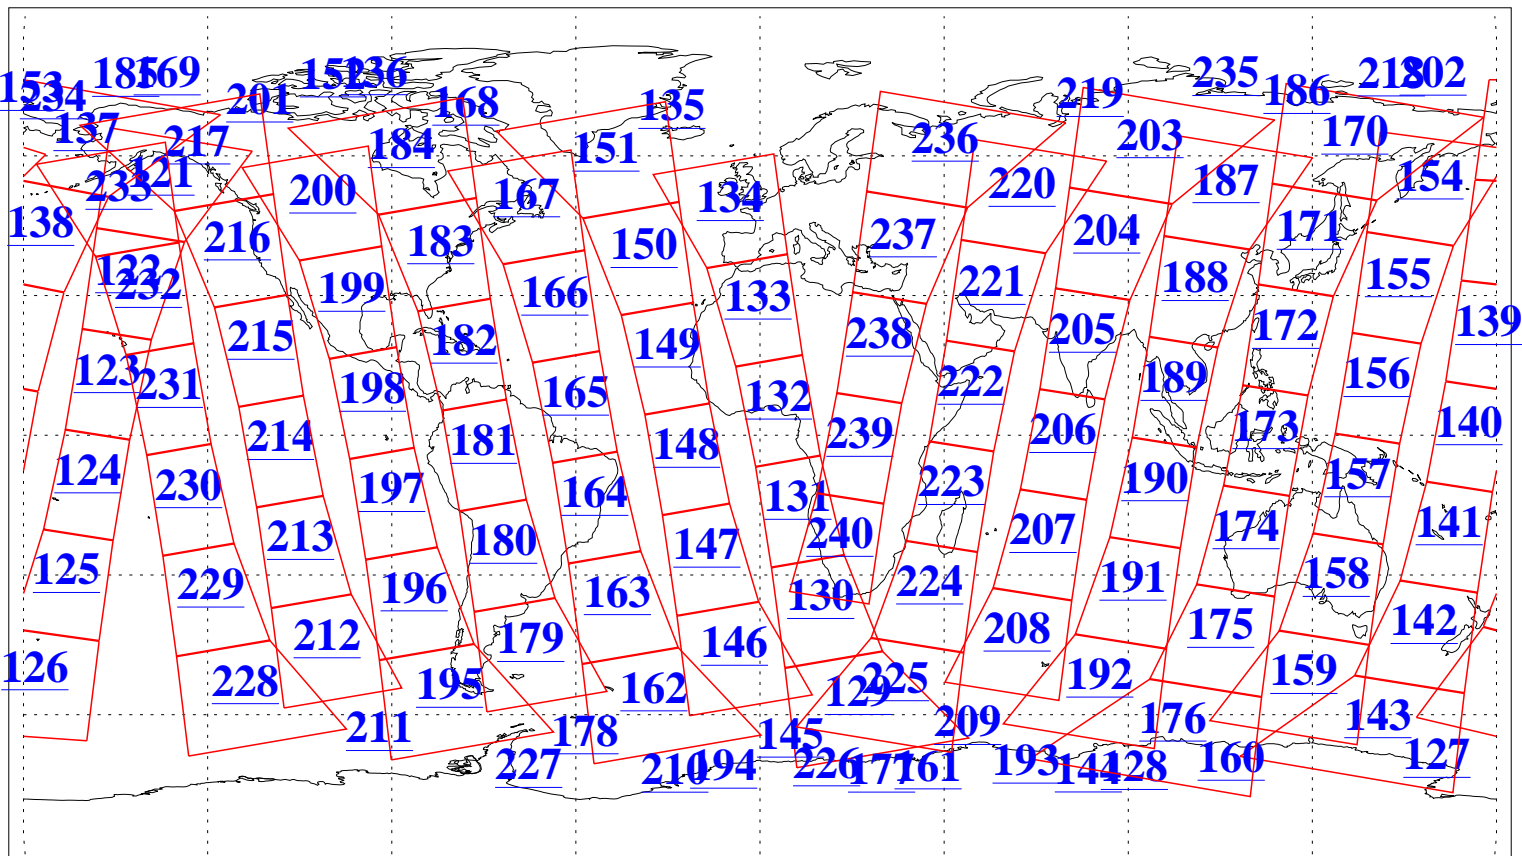

L1B Availability
AMSU Granules: 240
HSB Granules: 0
AIRS Granules: 240

27 Dec 2010
DoY 361
Aqua Day 3159
Granules: 1 to 120

Granules: 121 to 240

Legend: AMSU Available, HSB Available, AIRS Available

L1B Availability
AMSU Granules: 240
HSB Granules: 0
AIRS Granules: 240

27 Dec 2010
DoY 361
Aqua Day 3159

Ascending Granules

Descending Granules

Legend: AMSU Available, HSB Available, AIRS Available

L1B Availability
 AMSU Granules: 240
 HSB Granules: 0
 AIRS Granules: 240

27 Dec 2010
 DoY 361
 Aqua Day 3159

Northern Hemisphere Granules

Southern Hemisphere Granules

Legend: AMSU Available, HSB Available, AIRS Available