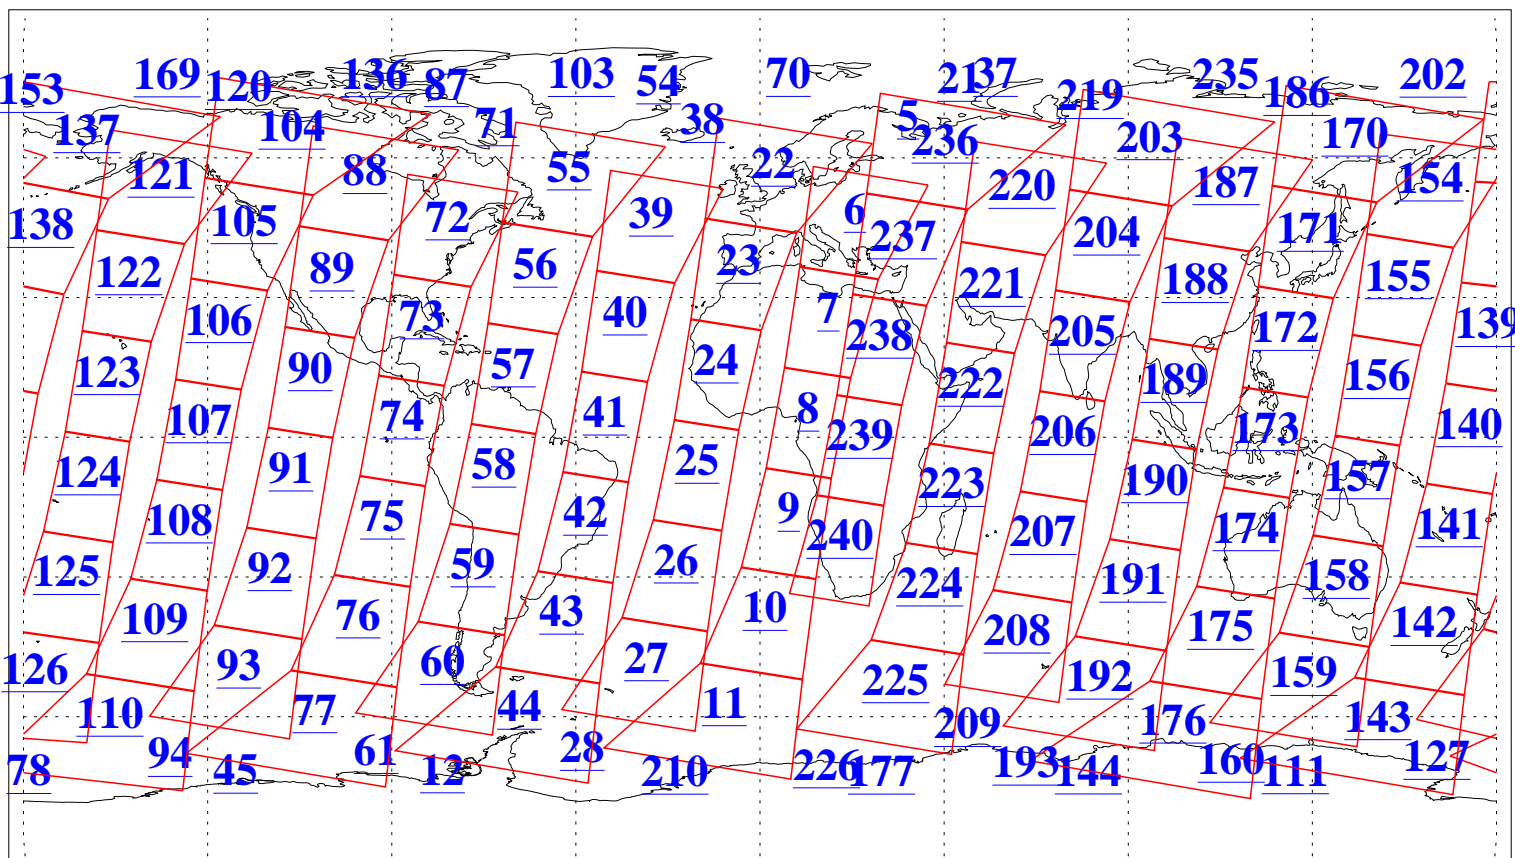

L1B Availability
AMSU Granules: 240
HSB Granules: 0
AIRS Granules: 240

27 Dec 2010
DoY 361
Aqua Day 3159
Granules: 1 to 120

Granules: 121 to 240

Legend: AMSU Available, HSB Available, AIRS Available

L1B Availability
AMSU Granules: 240
HSB Granules: 0
AIRS Granules: 240

27 Dec 2010
DoY 361
Aqua Day 3159

Ascending Granules

Descending Granules

Legend: AMSU Available, HSB Available, AIRS Available

L1B Availability
 AMSU Granules: 240
 HSB Granules: 0
 AIRS Granules: 240

27 Dec 2010
 DoY 361
 Aqua Day 3159

Northern Hemisphere Granules

Southern Hemisphere Granules

Legend: AMSU Available, HSB Available, AIRS Available