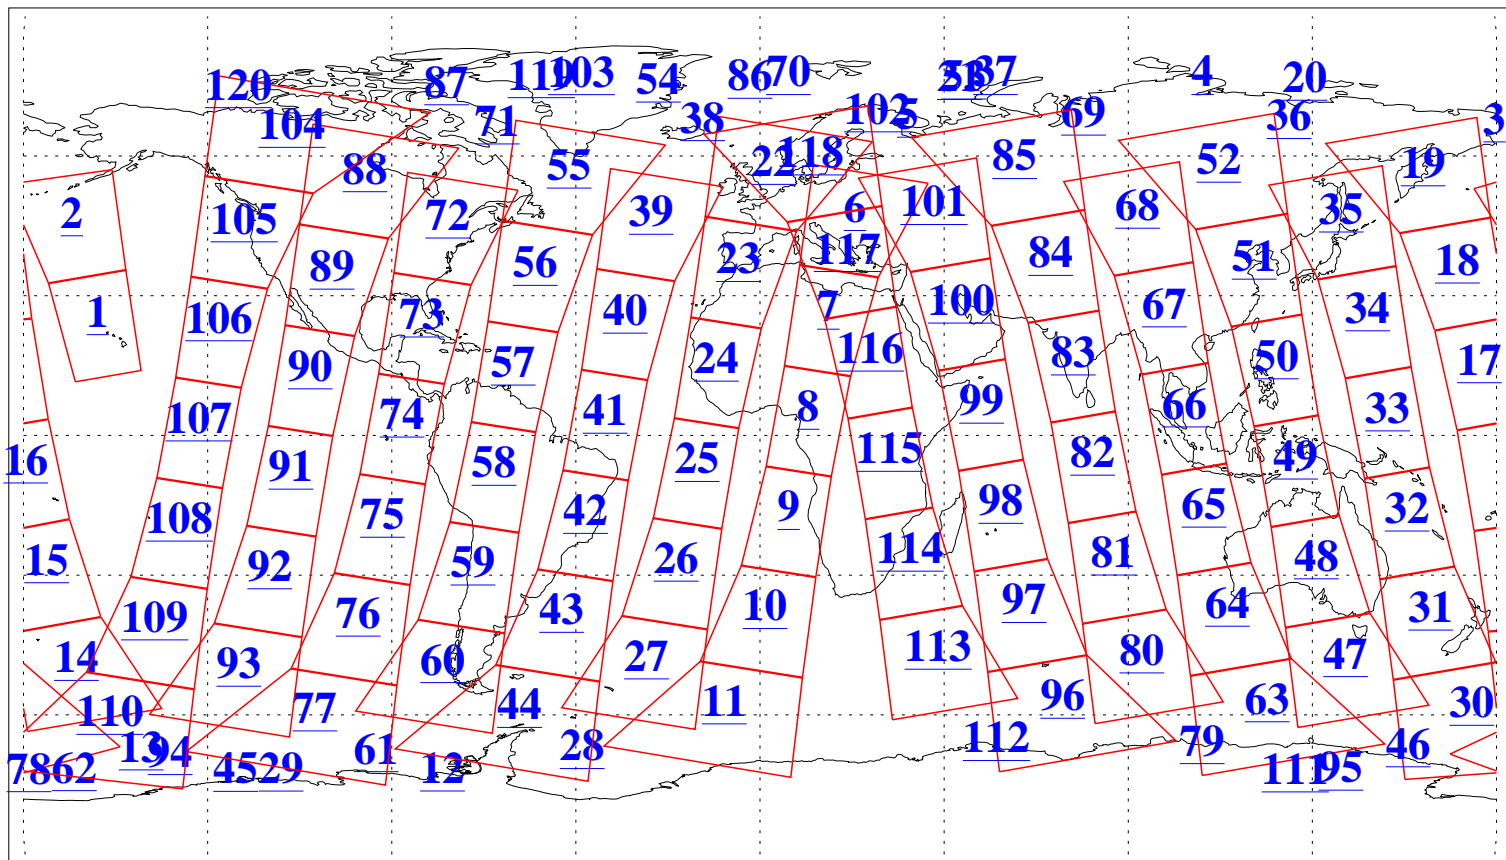

L1B Availability
AMSU Granules: 240
HSB Granules: 0
AIRS Granules: 240

27 Dec 2010
DoY 361
Aqua Day 3159
Granules: 1 to 120

Granules: 121 to 240

Legend: AMSU Available, HSB Available, AIRS Available

L1B Availability
AMSU Granules: 240
HSB Granules: 0
AIRS Granules: 240

27 Dec 2010
DoY 361
Aqua Day 3159

Ascending Granules

Descending Granules

Legend: AMSU Available, HSB Available, AIRS Available

L1B Availability
 AMSU Granules: 240
 HSB Granules: 0
 AIRS Granules: 240

27 Dec 2010
 DoY 361
 Aqua Day 3159

Northern Hemisphere Granules

Southern Hemisphere Granules

Legend: AMSU Available, HSB Available, AIRS Available