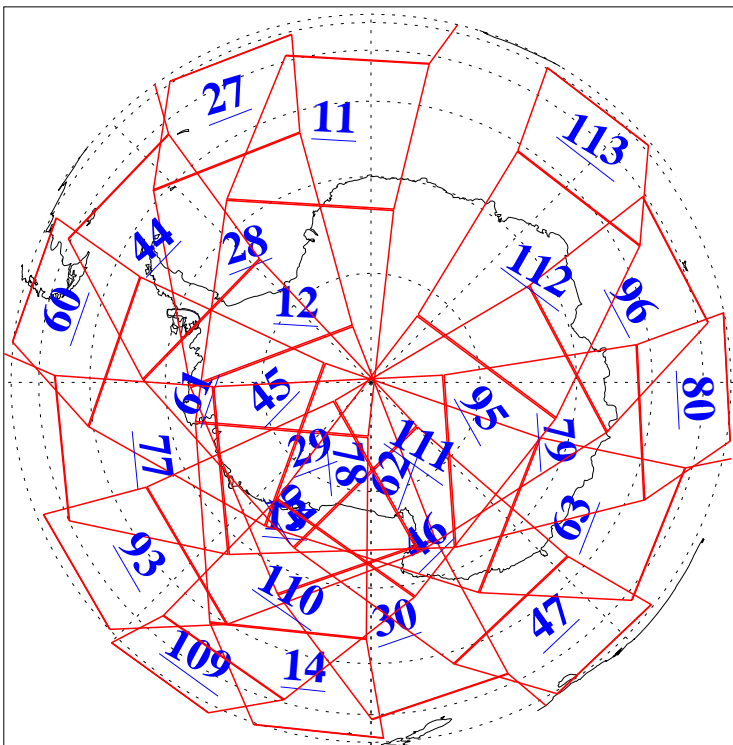

L1B Availability
AMSU Granules: 240
HSB Granules: 0
AIRS Granules: 240

27 Dec 2010
DoY 361
Aqua Day 3159
Granules: 1 to 120

Granules: 121 to 240

Legend: AMSU Available, HSB Available, AIRS Available

L1B Availability
AMSU Granules: 240
HSB Granules: 0
AIRS Granules: 240

27 Dec 2010
DoY 361
Aqua Day 3159

Ascending Granules

Descending Granules

Legend: AMSU Available, HSB Available, AIRS Available

L1B Availability
 AMSU Granules: 240
 HSB Granules: 0
 AIRS Granules: 240

27 Dec 2010
 DoY 361
 Aqua Day 3159

Northern Hemisphere Granules

Southern Hemisphere Granules

Legend: AMSU Available, HSB Available, AIRS Available