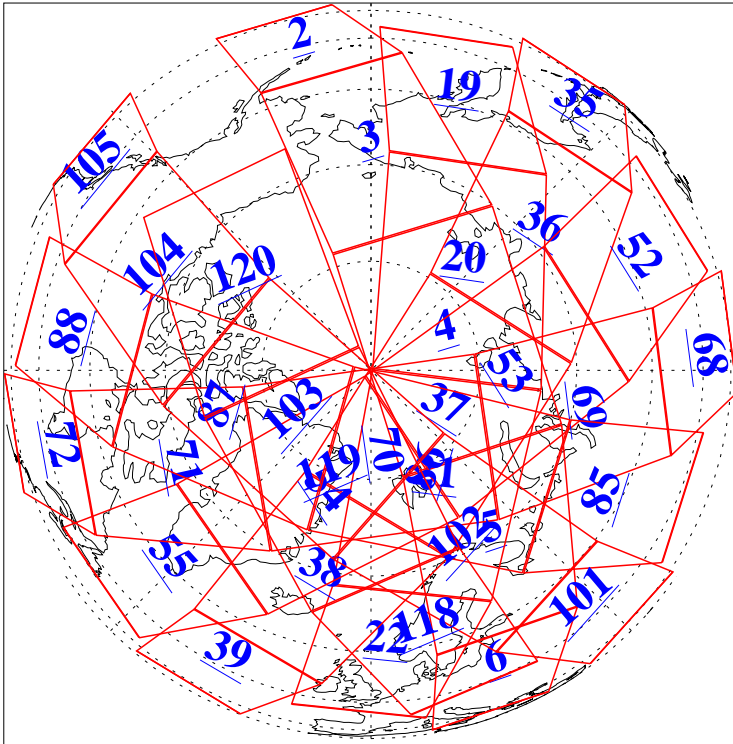

L1B Availability
AMSU Granules: 240
HSB Granules: 0
AIRS Granules: 240

27 Dec 2010
DoY 361
Aqua Day 3159
Granules: 1 to 120

Granules: 121 to 240

Legend: AMSU Available, HSB Available, AIRS Available

L1B Availability
AMSU Granules: 240
HSB Granules: 0
AIRS Granules: 240

27 Dec 2010
DoY 361
Aqua Day 3159

Ascending Granules

Descending Granules

Legend: AMSU Available, HSB Available, AIRS Available

L1B Availability
 AMSU Granules: 240
 HSB Granules: 0
 AIRS Granules: 240

27 Dec 2010
 DoY 361
 Aqua Day 3159

Northern Hemisphere Granules

Southern Hemisphere Granules

Legend: AMSU Available, HSB Available, AIRS Available