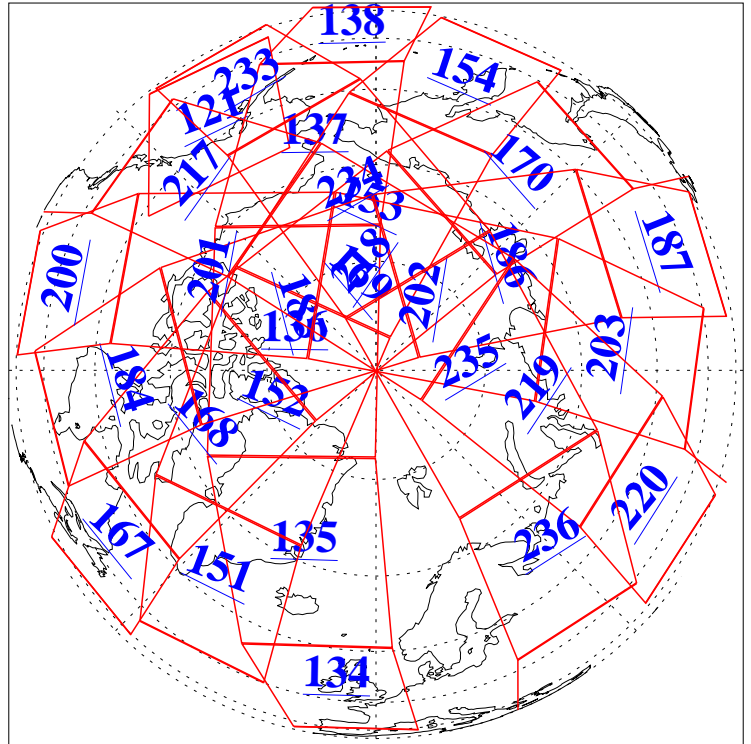

L1B Availability
AMSU Granules: 240
HSB Granules: 0
AIRS Granules: 240

27 Dec 2010
DoY 361
Aqua Day 3159
Granules: 1 to 120

Granules: 121 to 240

Legend: AMSU Available, HSB Available, AIRS Available

L1B Availability
AMSU Granules: 240
HSB Granules: 0
AIRS Granules: 240

27 Dec 2010
DoY 361
Aqua Day 3159

Ascending Granules

Descending Granules

Legend: AMSU Available, HSB Available, AIRS Available

L1B Availability
 AMSU Granules: 240
 HSB Granules: 0
 AIRS Granules: 240

27 Dec 2010
 DoY 361
 Aqua Day 3159

Northern Hemisphere Granules

Southern Hemisphere Granules

Legend: AMSU Available, HSB Available, AIRS Available