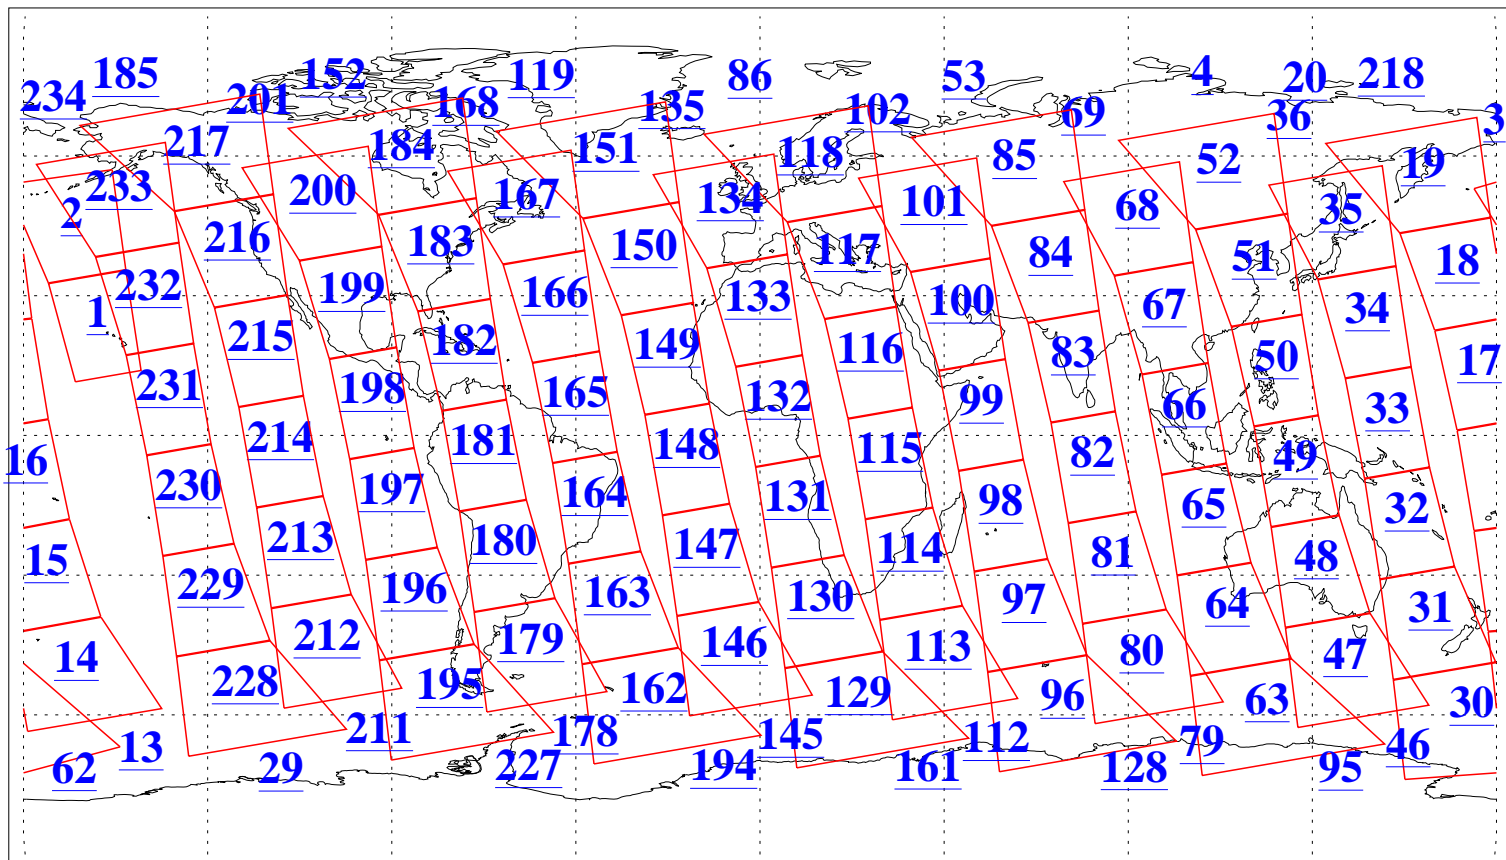

L1B Availability
AMSU Granules: 240
HSB Granules: 0
AIRS Granules: 240

27 Dec 2010
DoY 361
Aqua Day 3159
Granules: 1 to 120

Granules: 121 to 240

Legend: AMSU Available, HSB Available, AIRS Available

L1B Availability
AMSU Granules: 240
HSB Granules: 0
AIRS Granules: 240

27 Dec 2010
DoY 361
Aqua Day 3159

Ascending Granules

Descending Granules

Legend: AMSU Available, HSB Available, AIRS Available

L1B Availability
 AMSU Granules: 240
 HSB Granules: 0
 AIRS Granules: 240

27 Dec 2010
 DoY 361
 Aqua Day 3159

Northern Hemisphere Granules

Southern Hemisphere Granules

Legend: AMSU Available, HSB Available, AIRS Available