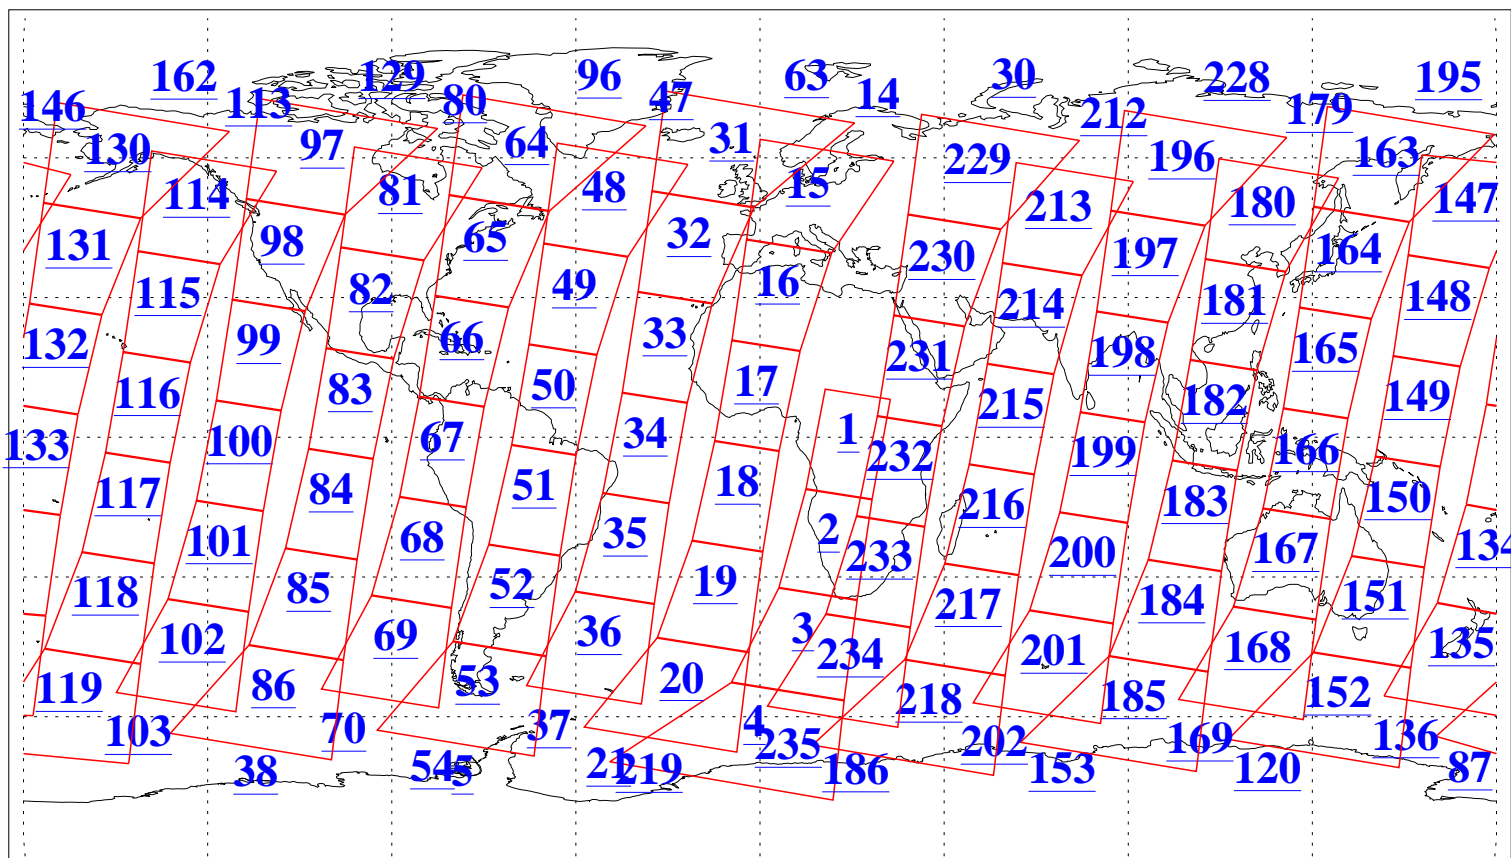

L1B Availability  
AMSU Granules: 240  
HSB Granules: 0  
AIRS Granules: 240

26 Dec 2010  
DoY 360  
Aqua Day 3158  
Granules: 1 to 120

Granules: 121 to 240

Legend: AMSU Available, HSB Available, AIRS Available

L1B Availability  
AMSU Granules: 240  
HSB Granules: 0  
AIRS Granules: 240

26 Dec 2010  
DoY 360  
Aqua Day 3158

Ascending Granules

Descending Granules

Legend: AMSU Available, HSB Available, AIRS Available

L1B Availability  
 AMSU Granules: 240  
 HSB Granules: 0  
 AIRS Granules: 240

26 Dec 2010  
 DoY 360  
 Aqua Day 3158

Northern Hemisphere Granules

Southern Hemisphere Granules

Legend: AMSU Available, ~~HSB Available~~, AIRS Available