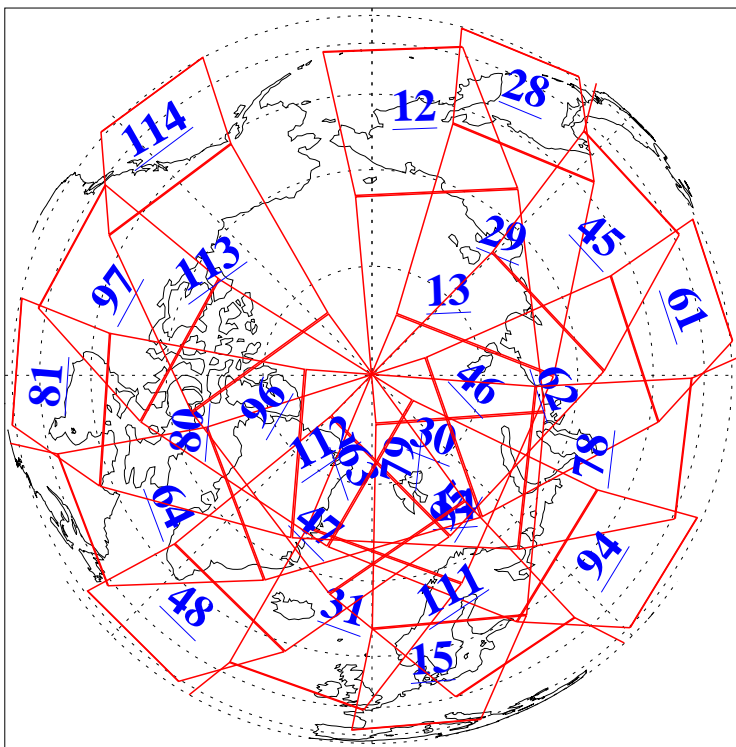

L1B Availability  
AMSU Granules: 240  
HSB Granules: 0  
AIRS Granules: 240

26 Dec 2010  
DoY 360  
Aqua Day 3158  
Granules: 1 to 120

Granules: 121 to 240

Legend: AMSU Available, HSB Available, AIRS Available

L1B Availability  
AMSU Granules: 240  
HSB Granules: 0  
AIRS Granules: 240

26 Dec 2010  
DoY 360  
Aqua Day 3158

Ascending Granules

Descending Granules

Legend: AMSU Available, HSB Available, AIRS Available

L1B Availability  
 AMSU Granules: 240  
 HSB Granules: 0  
 AIRS Granules: 240

26 Dec 2010  
 DoY 360  
 Aqua Day 3158

Northern Hemisphere Granules

Southern Hemisphere Granules

Legend: AMSU Available, ~~HSB Available~~, AIRS Available