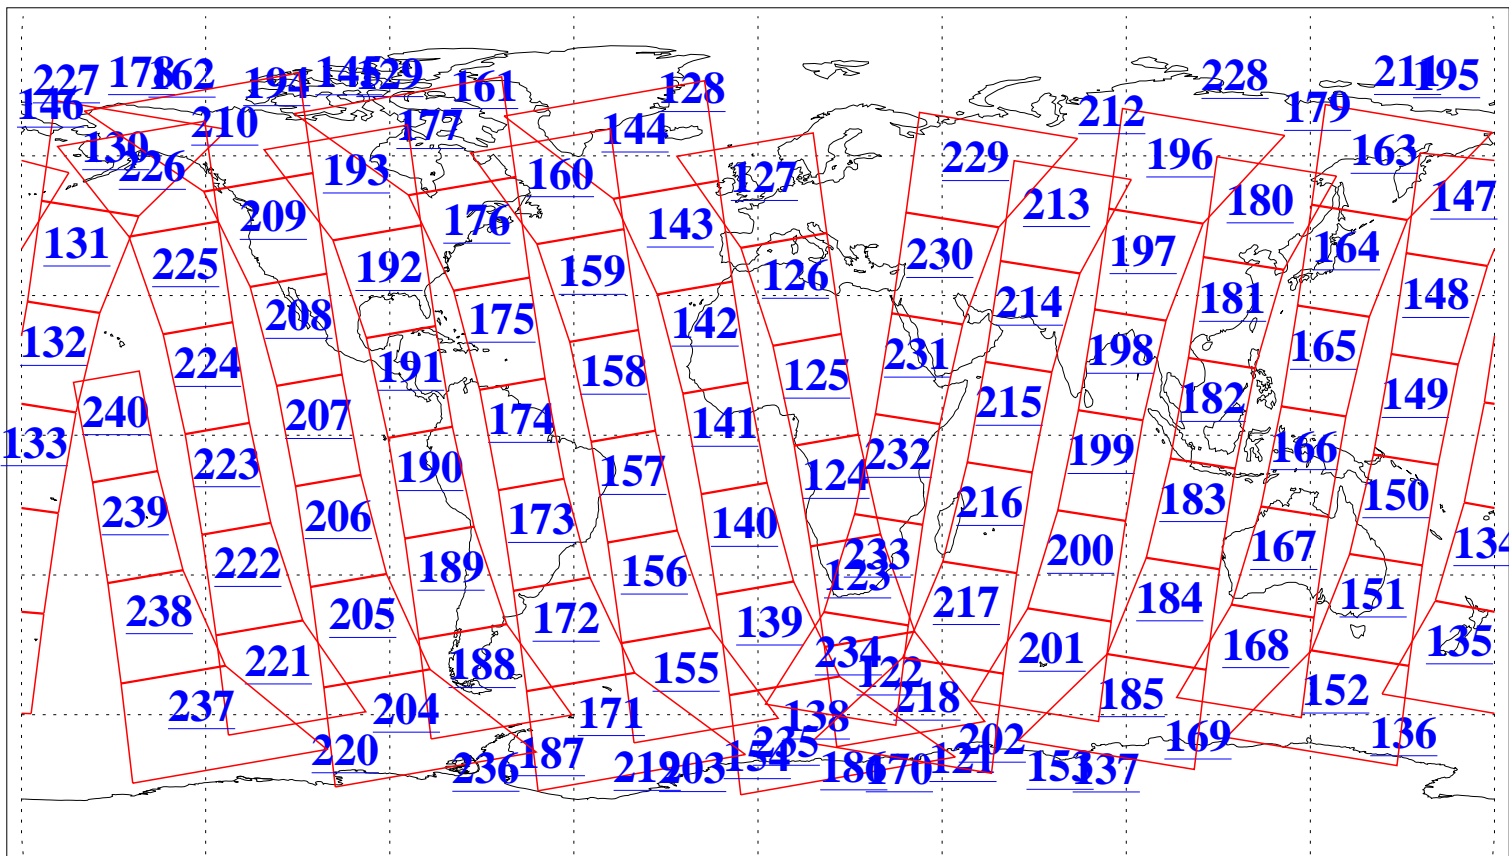

L1B Availability  
AMSU Granules: 240  
HSB Granules: 0  
AIRS Granules: 240

26 Dec 2010  
DoY 360  
Aqua Day 3158  
Granules: 1 to 120

Granules: 121 to 240

Legend: AMSU Available, HSB Available, AIRS Available

L1B Availability  
AMSU Granules: 240  
HSB Granules: 0  
AIRS Granules: 240

26 Dec 2010  
DoY 360  
Aqua Day 3158

Ascending Granules

Descending Granules

Legend: AMSU Available, HSB Available, AIRS Available

L1B Availability  
 AMSU Granules: 240  
 HSB Granules: 0  
 AIRS Granules: 240

26 Dec 2010  
 DoY 360  
 Aqua Day 3158

Northern Hemisphere Granules

Southern Hemisphere Granules

Legend: AMSU Available, ~~HSB Available~~, AIRS Available