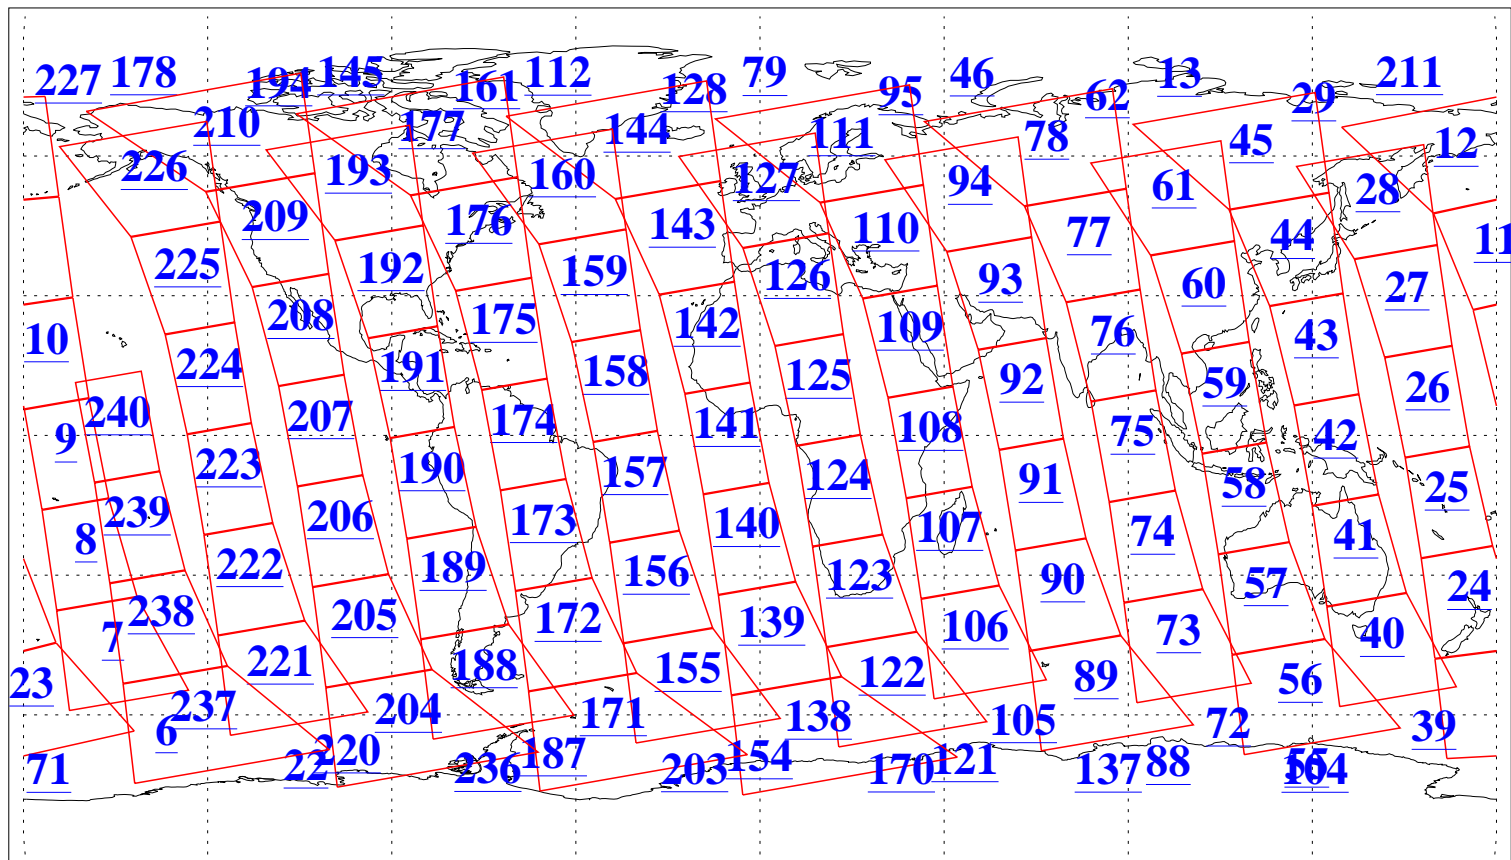

L1B Availability  
AMSU Granules: 240  
HSB Granules: 0  
AIRS Granules: 240

26 Dec 2010  
DoY 360  
Aqua Day 3158  
Granules: 1 to 120

Granules: 121 to 240

Legend: AMSU Available, HSB Available, AIRS Available

L1B Availability  
AMSU Granules: 240  
HSB Granules: 0  
AIRS Granules: 240

26 Dec 2010  
DoY 360  
Aqua Day 3158

Ascending Granules

Descending Granules

Legend: AMSU Available, HSB Available, AIRS Available

L1B Availability  
 AMSU Granules: 240  
 HSB Granules: 0  
 AIRS Granules: 240

26 Dec 2010  
 DoY 360  
 Aqua Day 3158

Northern Hemisphere Granules

Southern Hemisphere Granules

Legend: AMSU Available, ~~HSB Available~~, AIRS Available