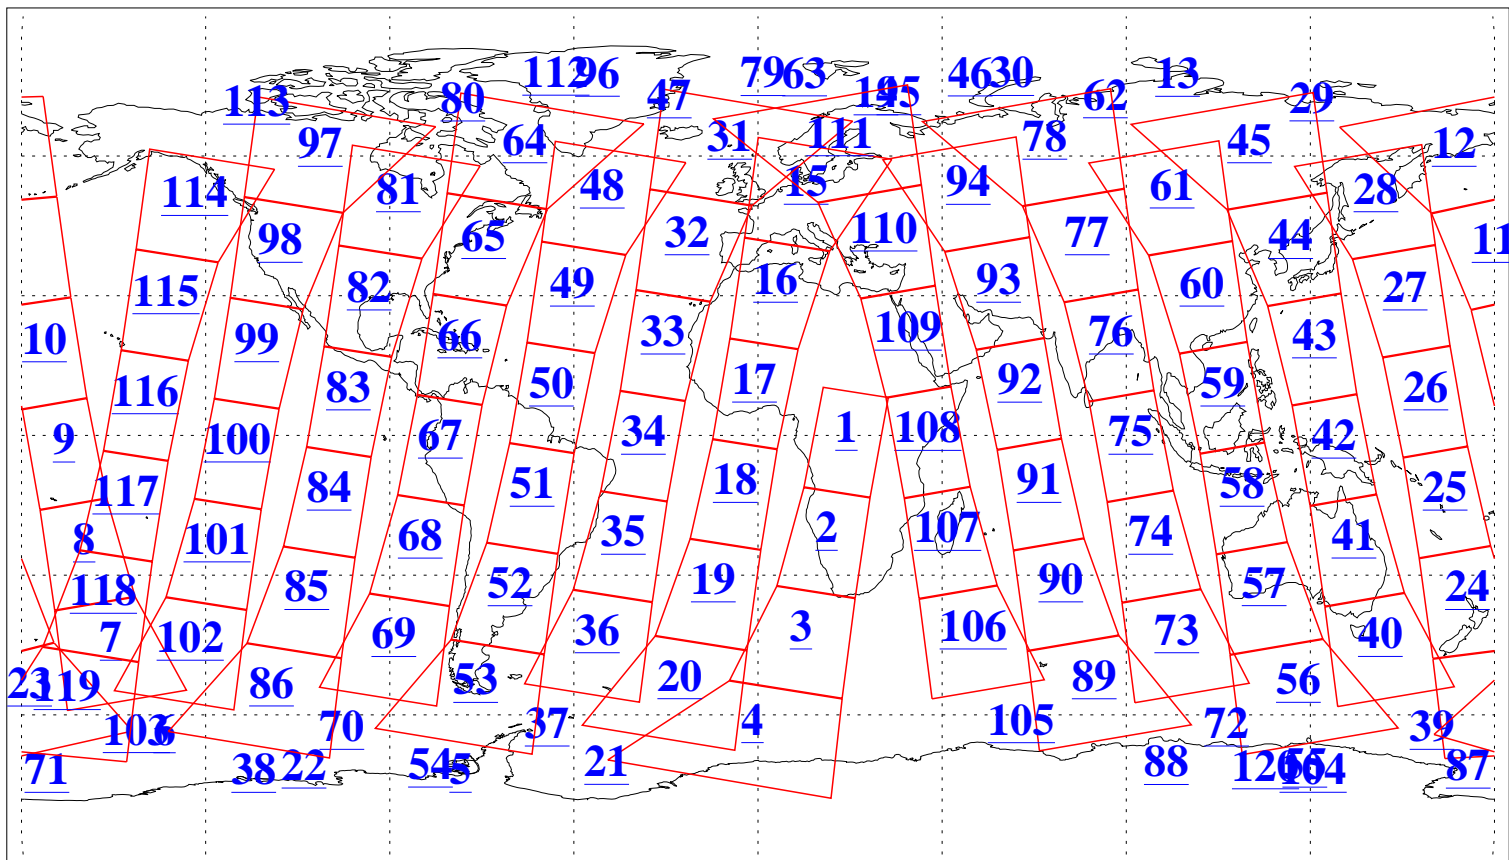

L1B Availability  
AMSU Granules: 240  
HSB Granules: 0  
AIRS Granules: 240

26 Dec 2010  
DoY 360  
Aqua Day 3158  
Granules: 1 to 120

Granules: 121 to 240

Legend: AMSU Available, HSB Available, AIRS Available

L1B Availability  
AMSU Granules: 240  
HSB Granules: 0  
AIRS Granules: 240

26 Dec 2010  
DoY 360  
Aqua Day 3158

Ascending Granules

Descending Granules

Legend: AMSU Available, HSB Available, AIRS Available

L1B Availability  
 AMSU Granules: 240  
 HSB Granules: 0  
 AIRS Granules: 240

26 Dec 2010  
 DoY 360  
 Aqua Day 3158

Northern Hemisphere Granules

Southern Hemisphere Granules

Legend: AMSU Available, ~~HSB Available~~, AIRS Available