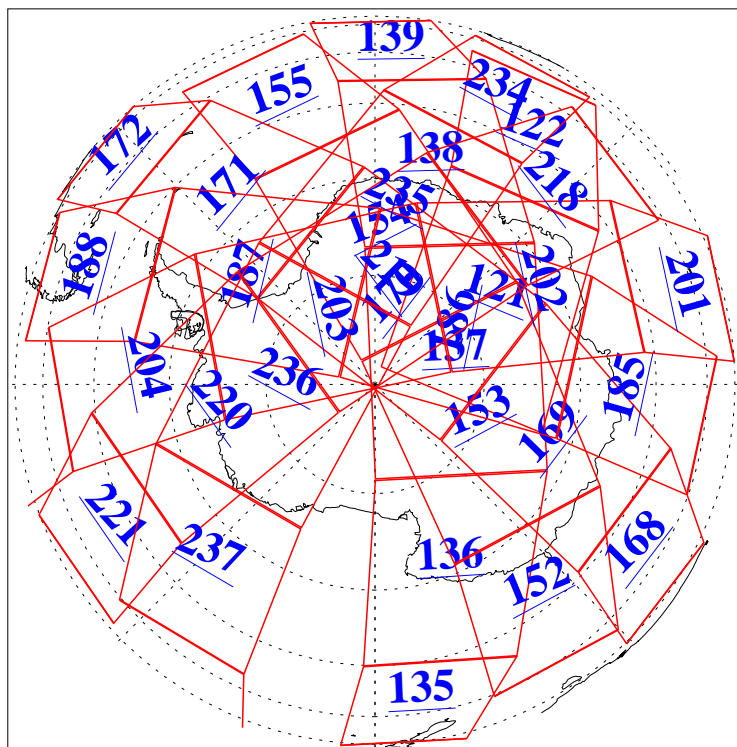

L1B Availability  
AMSU Granules: 240  
HSB Granules: 0  
AIRS Granules: 240

26 Dec 2010  
DoY 360  
Aqua Day 3158  
Granules: 1 to 120

Granules: 121 to 240

Legend: AMSU Available, HSB Available, AIRS Available

L1B Availability  
AMSU Granules: 240  
HSB Granules: 0  
AIRS Granules: 240

26 Dec 2010  
DoY 360  
Aqua Day 3158

Ascending Granules

Descending Granules

Legend: AMSU Available, HSB Available, AIRS Available

L1B Availability  
 AMSU Granules: 240  
 HSB Granules: 0  
 AIRS Granules: 240

26 Dec 2010  
 DoY 360  
 Aqua Day 3158

Northern Hemisphere Granules

Southern Hemisphere Granules

Legend: AMSU Available, ~~HSB Available~~, AIRS Available