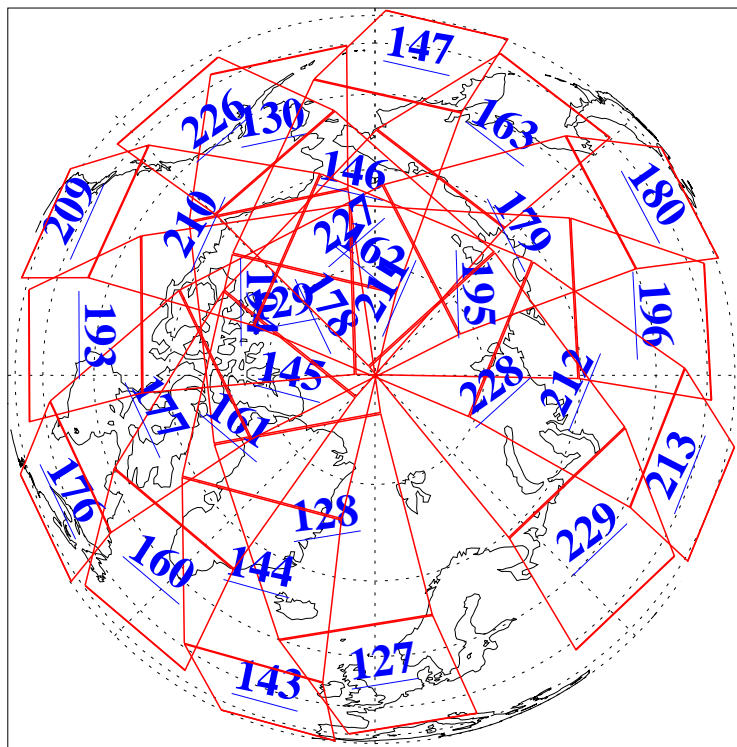

L1B Availability  
AMSU Granules: 240  
HSB Granules: 0  
AIRS Granules: 240

26 Dec 2010  
DoY 360  
Aqua Day 3158  
Granules: 1 to 120

Granules: 121 to 240

Legend: AMSU Available, HSB Available, AIRS Available

L1B Availability  
AMSU Granules: 240  
HSB Granules: 0  
AIRS Granules: 240

26 Dec 2010  
DoY 360  
Aqua Day 3158

Ascending Granules

Descending Granules

Legend: AMSU Available, HSB Available, AIRS Available

L1B Availability  
 AMSU Granules: 240  
 HSB Granules: 0  
 AIRS Granules: 240

26 Dec 2010  
 DoY 360  
 Aqua Day 3158

Northern Hemisphere Granules

Southern Hemisphere Granules

Legend: AMSU Available, ~~HSB Available~~, AIRS Available