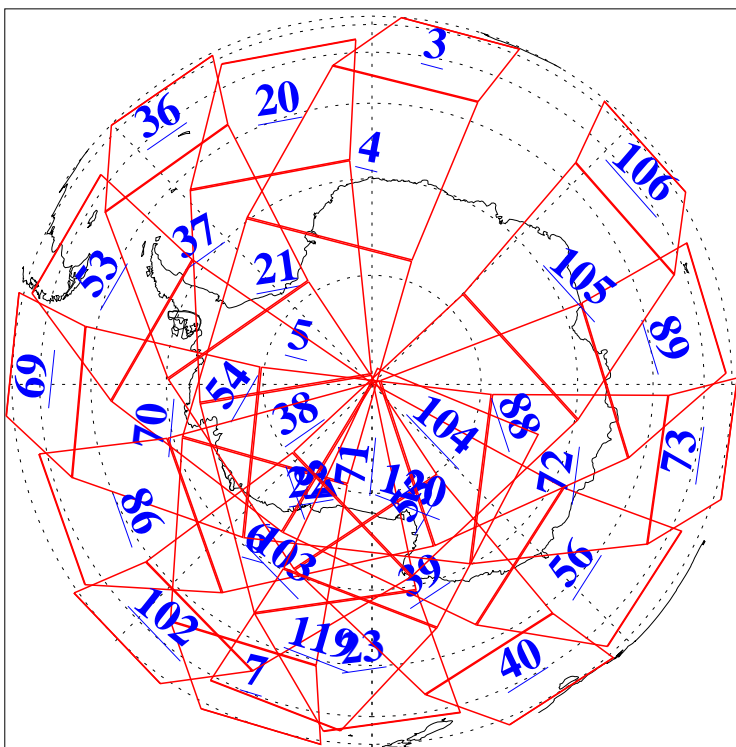

L1B Availability  
AMSU Granules: 240  
HSB Granules: 0  
AIRS Granules: 240

26 Dec 2010  
DoY 360  
Aqua Day 3158  
Granules: 1 to 120

Granules: 121 to 240

Legend: AMSU Available, HSB Available, AIRS Available

L1B Availability  
AMSU Granules: 240  
HSB Granules: 0  
AIRS Granules: 240

26 Dec 2010  
DoY 360  
Aqua Day 3158

Ascending Granules

Descending Granules

Legend: AMSU Available, HSB Available, AIRS Available

L1B Availability  
 AMSU Granules: 240  
 HSB Granules: 0  
 AIRS Granules: 240

26 Dec 2010  
 DoY 360  
 Aqua Day 3158

Northern Hemisphere Granules

Southern Hemisphere Granules

Legend: AMSU Available, ~~HSB Available~~, AIRS Available