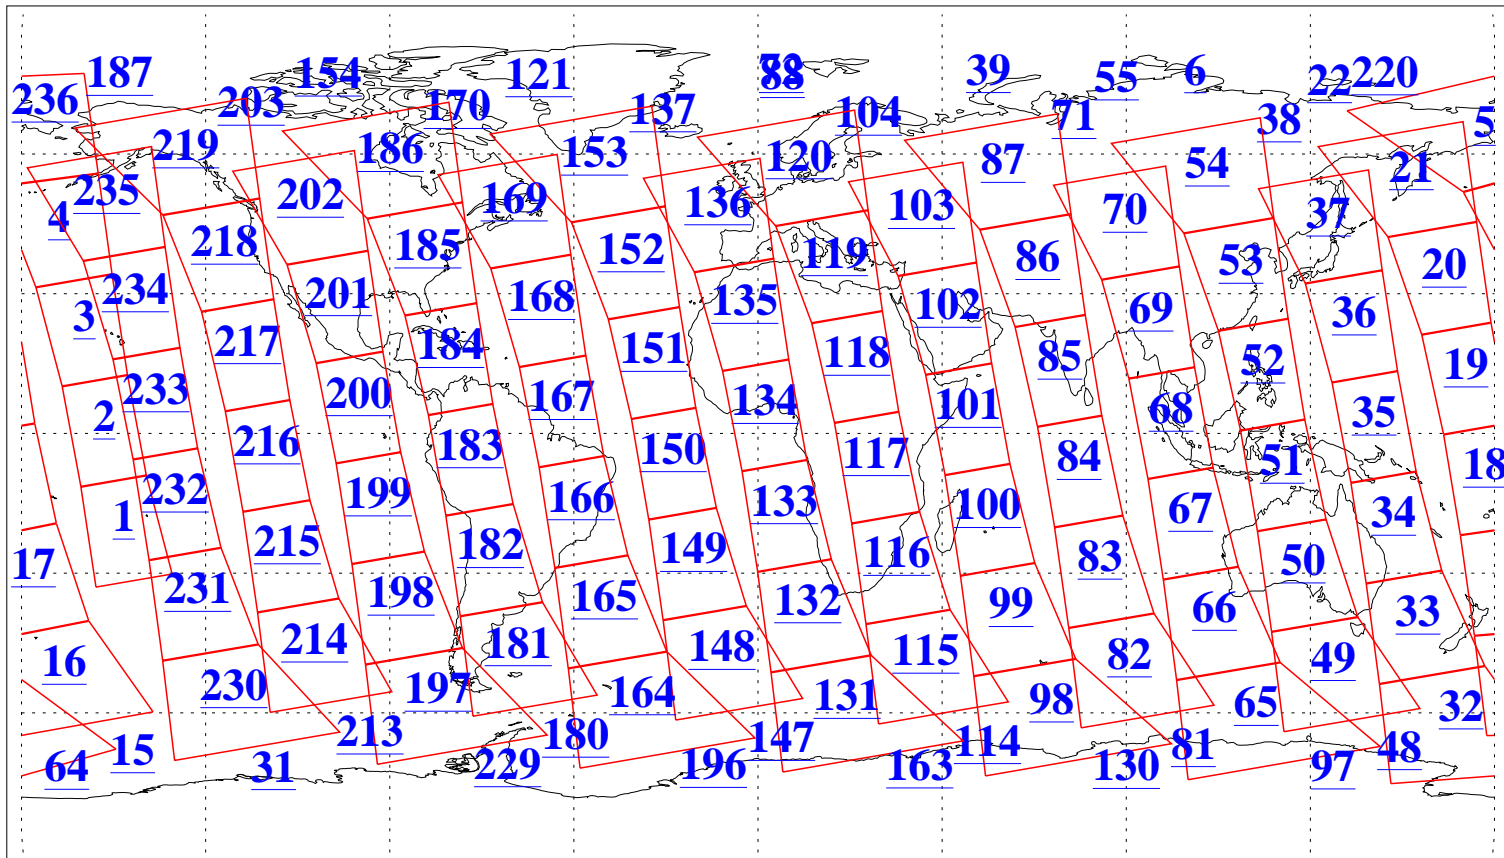

L1B Availability
AMSU Granules: 240
HSB Granules: 0
AIRS Granules: 240

25 Dec 2010
DoY 359
Aqua Day 3157
Granules: 1 to 120

Granules: 121 to 240

Legend: AMSU Available, *HSB Available*, *AIRS Available*

L1B Availability
AMSU Granules: 240
HSB Granules: 0
AIRS Granules: 240

25 Dec 2010
DoY 359
Aqua Day 3157
Ascending Granules

Descending Granules

Legend: AMSU Available, HSB Available, AIRS Available

L1B Availability
 AMSU Granules: 240
 HSB Granules: 0
 AIRS Granules: 240

25 Dec 2010
 DoY 359
 Aqua Day 3157

Northern Hemisphere Granules

Southern Hemisphere Granules

Legend: AMSU Available, HSB Available, AIRS Available