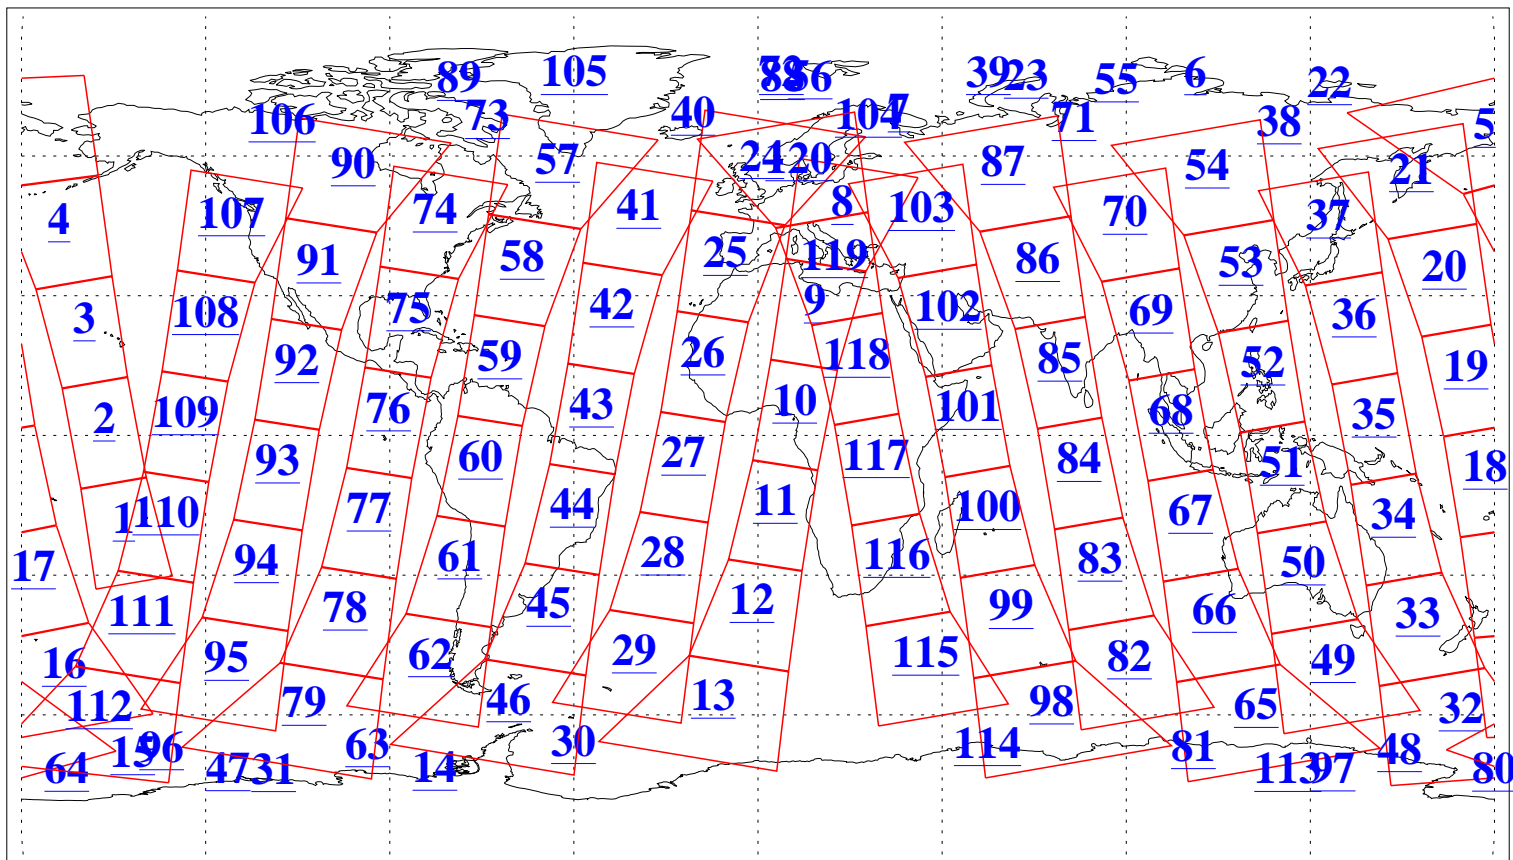

L1B Availability
AMSU Granules: 240
HSB Granules: 0
AIRS Granules: 240

25 Dec 2010
DoY 359
Aqua Day 3157
Granules: 1 to 120

Granules: 121 to 240

Legend: AMSU Available, *HSB Available*, *AIRS Available*

L1B Availability
AMSU Granules: 240
HSB Granules: 0
AIRS Granules: 240

25 Dec 2010
DoY 359
Aqua Day 3157
Ascending Granules

Descending Granules

Legend: AMSU Available, HSB Available, AIRS Available

L1B Availability
 AMSU Granules: 240
 HSB Granules: 0
 AIRS Granules: 240

25 Dec 2010
 DoY 359
 Aqua Day 3157

Northern Hemisphere Granules

Southern Hemisphere Granules

Legend: AMSU Available, HSB Available, AIRS Available