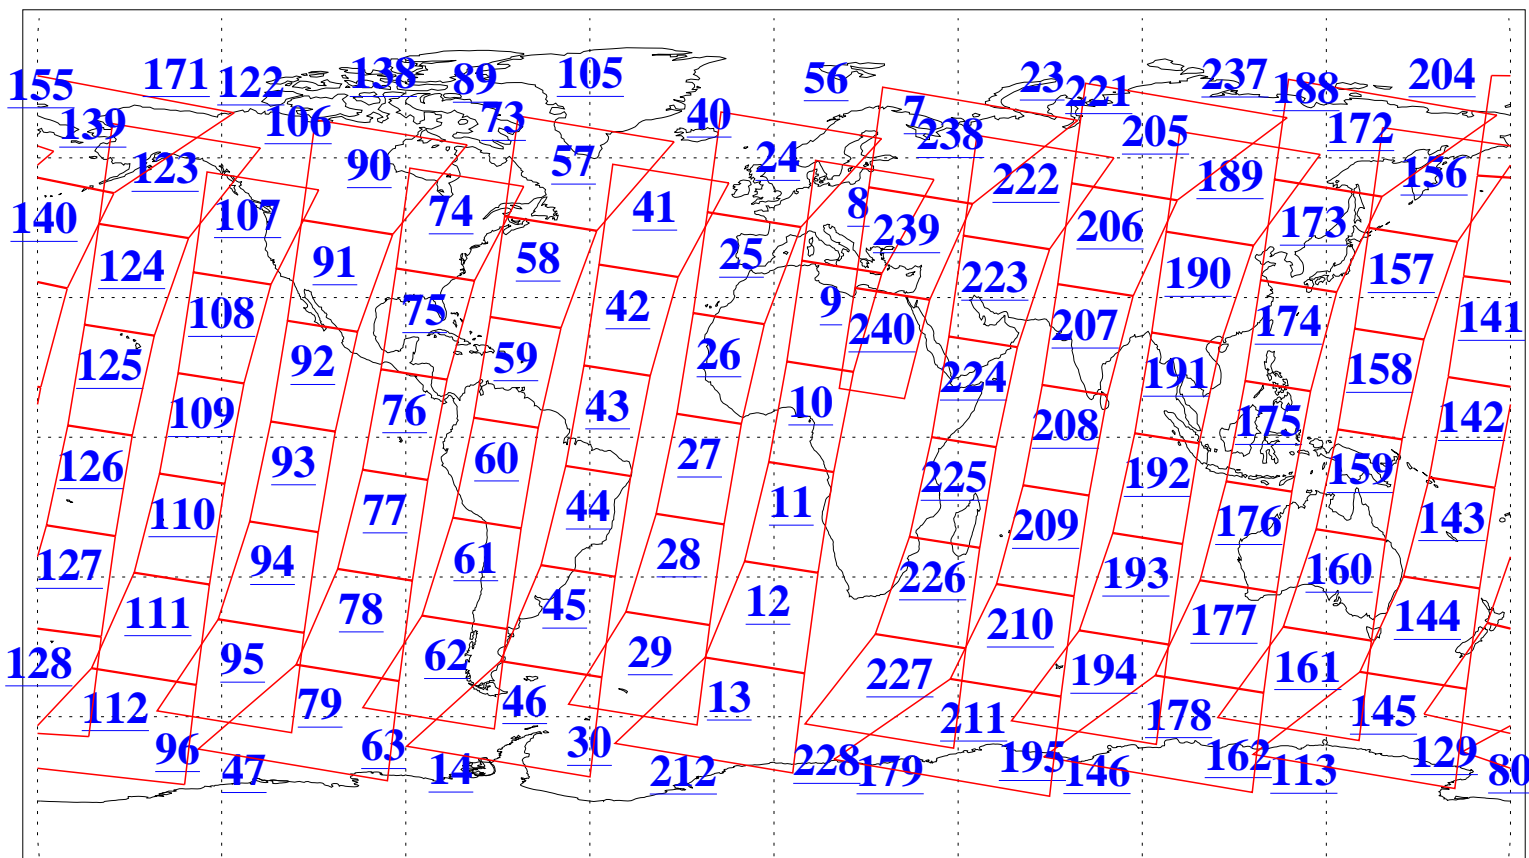

L1B Availability
AMSU Granules: 240
HSB Granules: 0
AIRS Granules: 240

25 Dec 2010
DoY 359
Aqua Day 3157
Granules: 1 to 120

Granules: 121 to 240

Legend: AMSU Available, *HSB Available*, *AIRS Available*

L1B Availability
AMSU Granules: 240
HSB Granules: 0
AIRS Granules: 240

25 Dec 2010
DoY 359
Aqua Day 3157
Ascending Granules

Descending Granules

Legend: AMSU Available, HSB Available, AIRS Available

L1B Availability
 AMSU Granules: 240
 HSB Granules: 0
 AIRS Granules: 240

25 Dec 2010
 DoY 359
 Aqua Day 3157

Northern Hemisphere Granules

Southern Hemisphere Granules

Legend: AMSU Available, HSB Available, AIRS Available