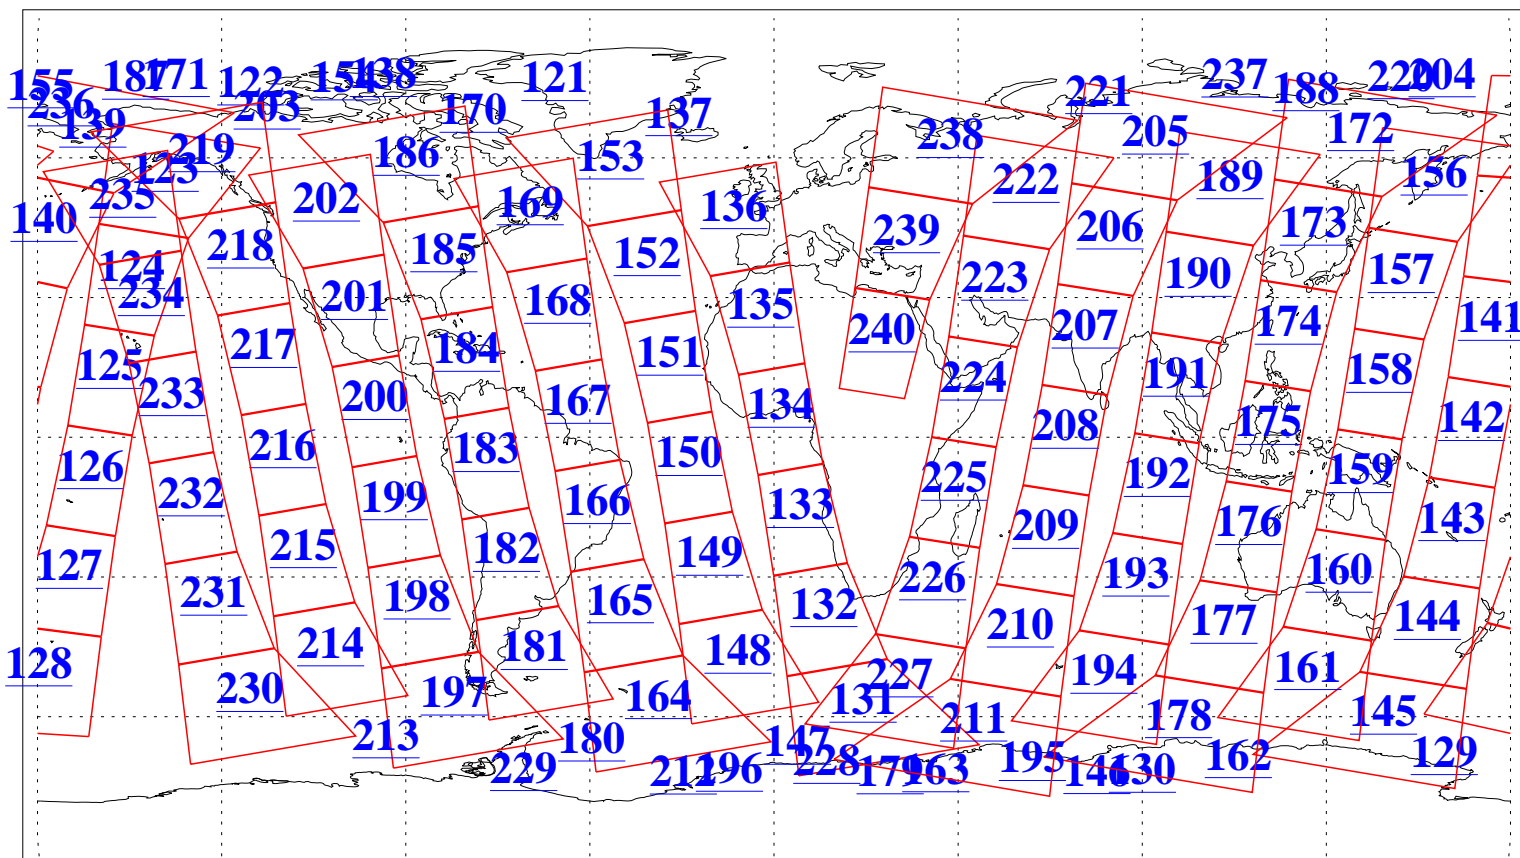

L1B Availability
AMSU Granules: 240
HSB Granules: 0
AIRS Granules: 240

25 Dec 2010
DoY 359
Aqua Day 3157
Granules: 1 to 120

Granules: 121 to 240

Legend: AMSU Available, *HSB Available*, *AIRS Available*

L1B Availability
AMSU Granules: 240
HSB Granules: 0
AIRS Granules: 240

25 Dec 2010
DoY 359
Aqua Day 3157
Ascending Granules

Descending Granules

Legend: AMSU Available, HSB Available, AIRS Available

L1B Availability
 AMSU Granules: 240
 HSB Granules: 0
 AIRS Granules: 240

25 Dec 2010
 DoY 359
 Aqua Day 3157

Northern Hemisphere Granules

Southern Hemisphere Granules

Legend: AMSU Available, HSB Available, AIRS Available