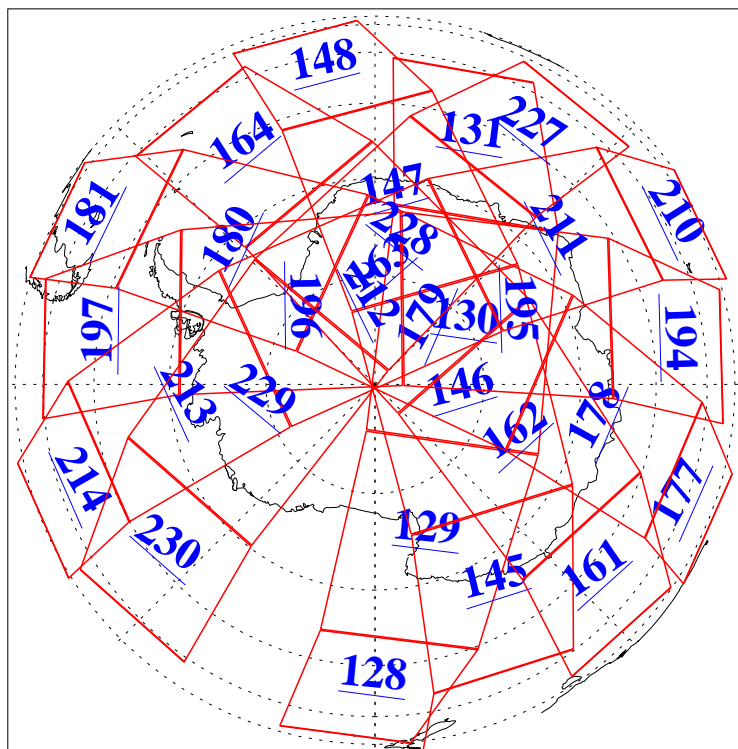

L1B Availability
AMSU Granules: 240
HSB Granules: 0
AIRS Granules: 240

25 Dec 2010
DoY 359
Aqua Day 3157
Granules: 1 to 120

Granules: 121 to 240

Legend: AMSU Available, *HSB Available*, *AIRS Available*

L1B Availability
AMSU Granules: 240
HSB Granules: 0
AIRS Granules: 240

25 Dec 2010
DoY 359
Aqua Day 3157
Ascending Granules

Descending Granules

Legend: AMSU Available, HSB Available, AIRS Available

L1B Availability
 AMSU Granules: 240
 HSB Granules: 0
 AIRS Granules: 240

25 Dec 2010
 DoY 359
 Aqua Day 3157

Northern Hemisphere Granules

Southern Hemisphere Granules

Legend: AMSU Available, HSB Available, AIRS Available