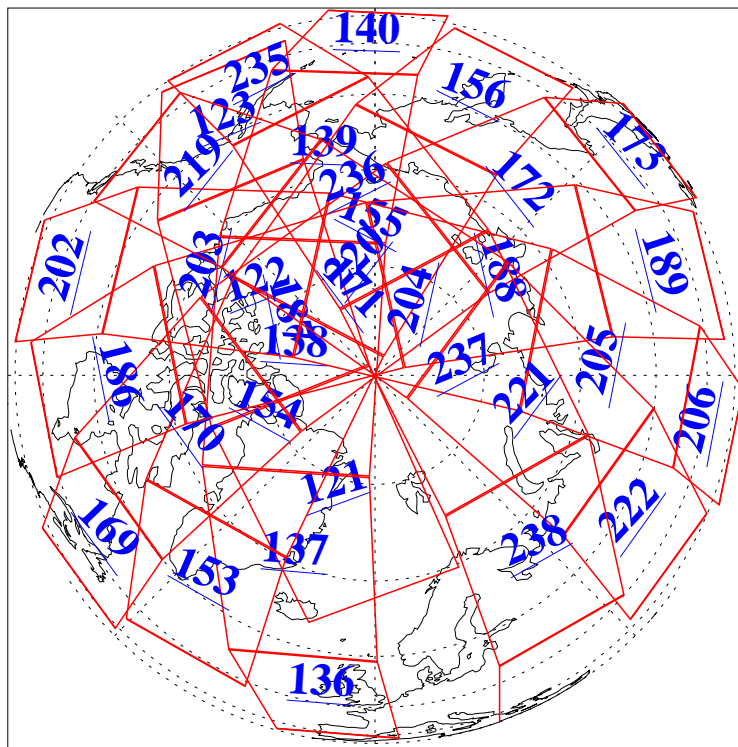

25 Dec 2010
DoY 359
Aqua Day 3157
Ascending Granules

Descending Granules

Legend: AMSU Available, HSB Available, AIRS Available

L1B Availability
 AMSU Granules: 240
 HSB Granules: 0
 AIRS Granules: 240

25 Dec 2010
 DoY 359
 Aqua Day 3157

Northern Hemisphere Granules

Southern Hemisphere Granules

Legend: AMSU Available, HSB Available, AIRS Available