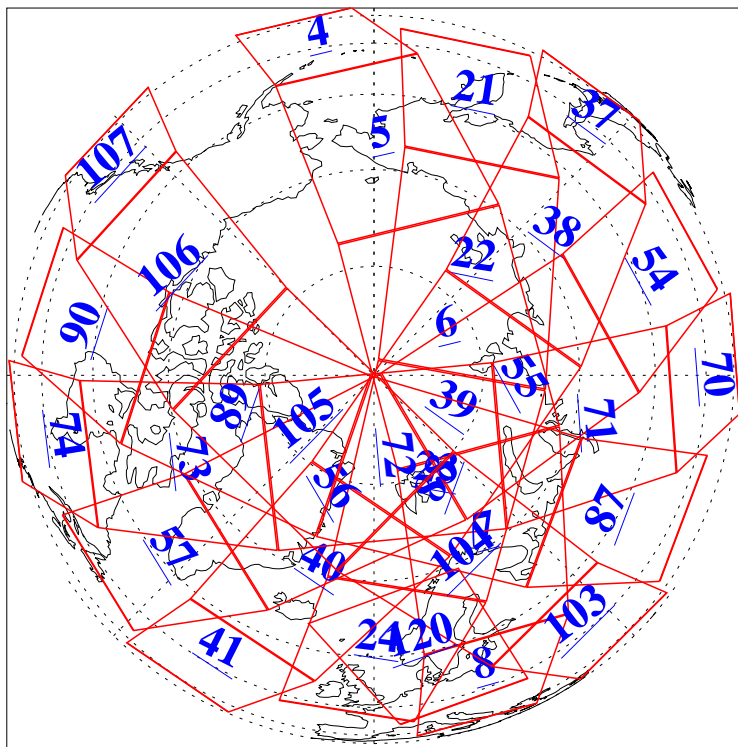

L1B Availability
AMSU Granules: 240
HSB Granules: 0
AIRS Granules: 240

25 Dec 2010
DoY 359
Aqua Day 3157
Granules: 1 to 120

Granules: 121 to 240

Legend: AMSU Available, *HSB Available*, *AIRS Available*

L1B Availability
AMSU Granules: 240
HSB Granules: 0
AIRS Granules: 240

25 Dec 2010
DoY 359
Aqua Day 3157
Ascending Granules

Descending Granules

Legend: AMSU Available, HSB Available, AIRS Available

L1B Availability
 AMSU Granules: 240
 HSB Granules: 0
 AIRS Granules: 240

25 Dec 2010
 DoY 359
 Aqua Day 3157

Northern Hemisphere Granules

Southern Hemisphere Granules

Legend: AMSU Available, HSB Available, AIRS Available