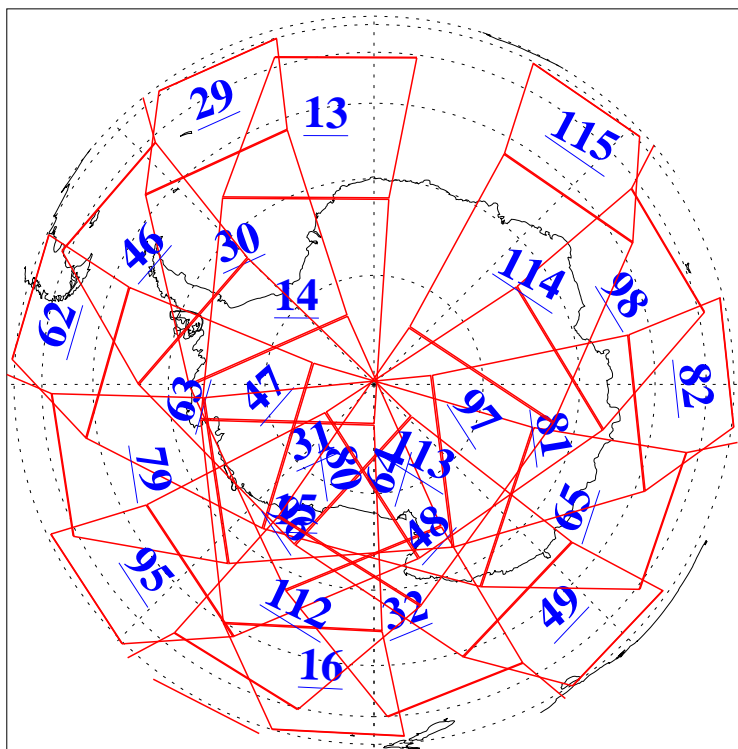

L1B Availability
AMSU Granules: 240
HSB Granules: 0
AIRS Granules: 240

25 Dec 2010
DoY 359
Aqua Day 3157
Granules: 1 to 120

Granules: 121 to 240

Legend: AMSU Available, *HSB Available*, *AIRS Available*

L1B Availability
AMSU Granules: 240
HSB Granules: 0
AIRS Granules: 240

25 Dec 2010
DoY 359
Aqua Day 3157
Ascending Granules

Descending Granules

Legend: AMSU Available, HSB Available, AIRS Available

L1B Availability
 AMSU Granules: 240
 HSB Granules: 0
 AIRS Granules: 240

25 Dec 2010
 DoY 359
 Aqua Day 3157

Northern Hemisphere Granules

Southern Hemisphere Granules

Legend: AMSU Available, HSB Available, AIRS Available