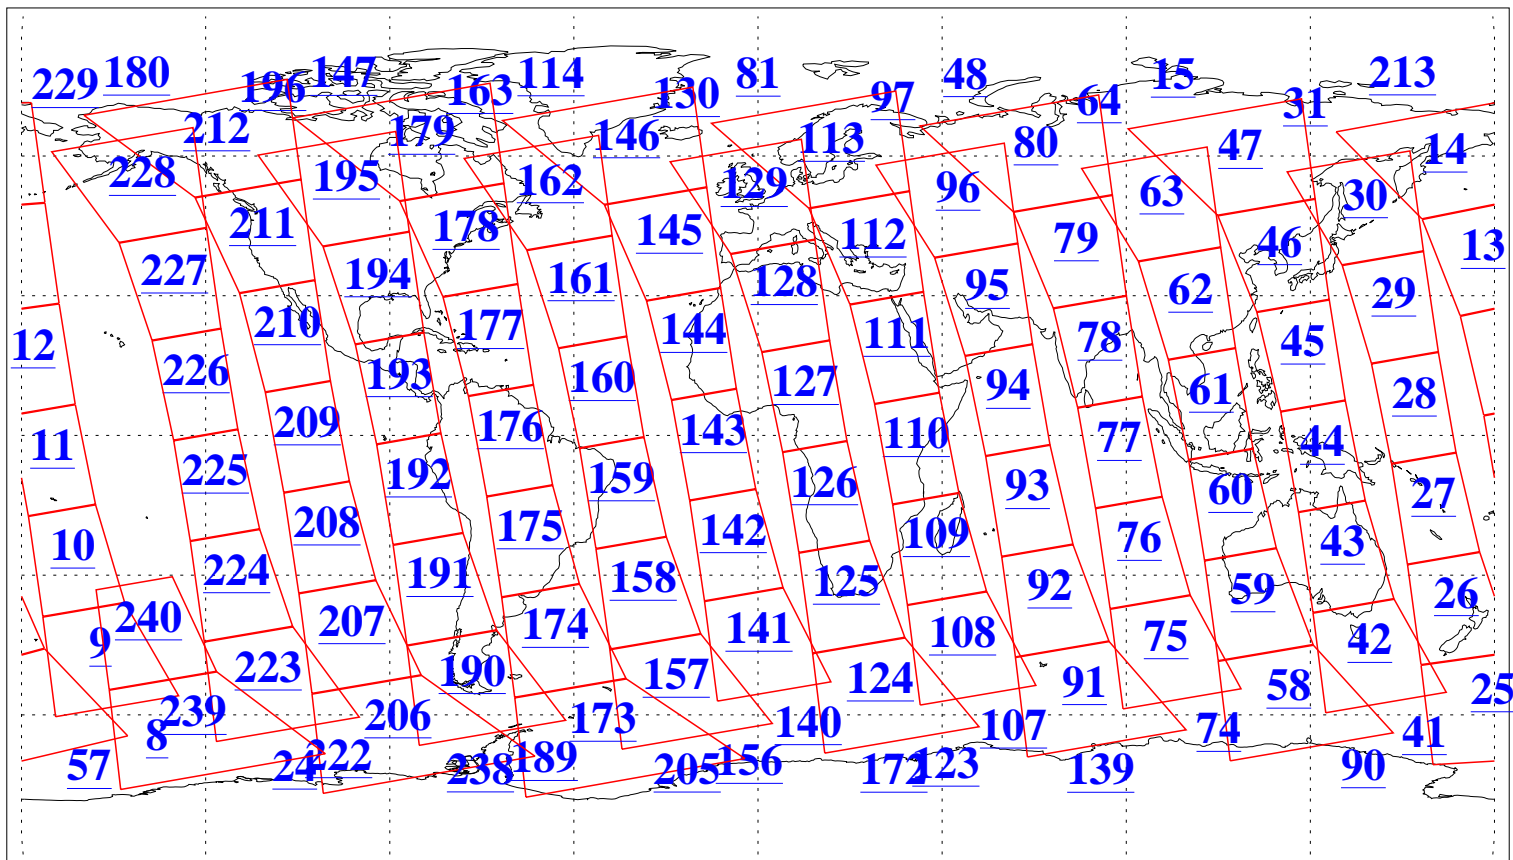

L1B Availability
AMSU Granules: 240
HSB Granules: 0
AIRS Granules: 240

24 Dec 2010
DoY 358
Aqua Day 3156
Granules: 1 to 120

Granules: 121 to 240

Legend: AMSU Available, HSB Available, AIRS Available

L1B Availability
AMSU Granules: 240
HSB Granules: 0
AIRS Granules: 240

24 Dec 2010
DoY 358
Aqua Day 3156

Ascending Granules

Descending Granules

Legend: AMSU Available, HSB Available, AIRS Available

L1B Availability
 AMSU Granules: 240
 HSB Granules: 0
 AIRS Granules: 240

24 Dec 2010
 DoY 358
 Aqua Day 3156

Northern Hemisphere Granules

Southern Hemisphere Granules

Legend: AMSU Available, HSB Available, AIRS Available