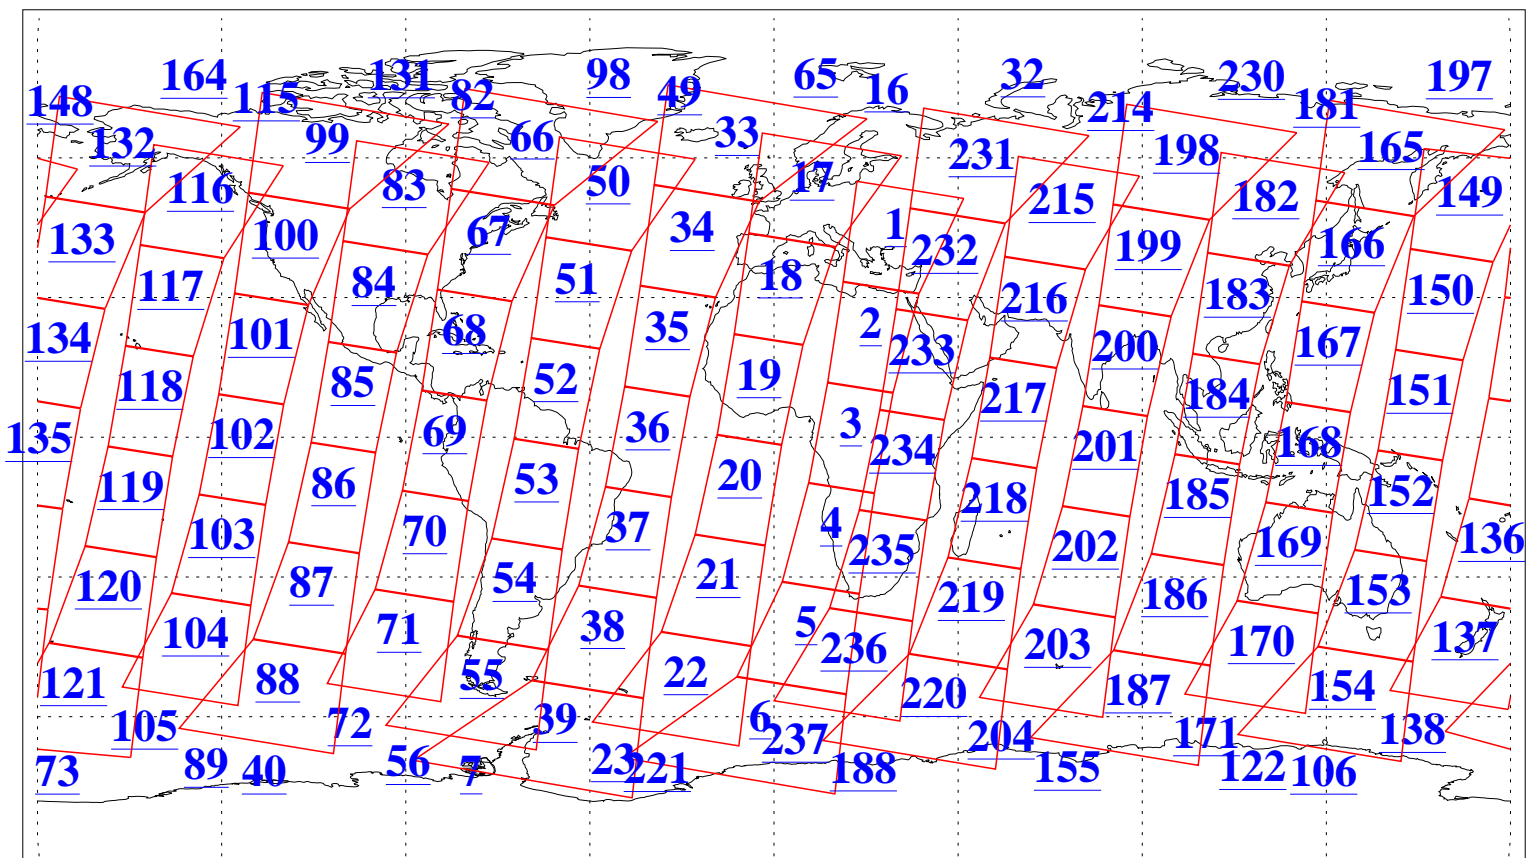

L1B Availability
AMSU Granules: 240
HSB Granules: 0
AIRS Granules: 240

24 Dec 2010
DoY 358
Aqua Day 3156
Granules: 1 to 120

Granules: 121 to 240

Legend: AMSU Available, HSB Available, AIRS Available

L1B Availability
AMSU Granules: 240
HSB Granules: 0
AIRS Granules: 240

24 Dec 2010
DoY 358
Aqua Day 3156

Ascending Granules

Descending Granules

Legend: AMSU Available, HSB Available, AIRS Available

L1B Availability
 AMSU Granules: 240
 HSB Granules: 0
 AIRS Granules: 240

24 Dec 2010
 DoY 358
 Aqua Day 3156

Northern Hemisphere Granules

Southern Hemisphere Granules

Legend: AMSU Available, HSB Available, AIRS Available