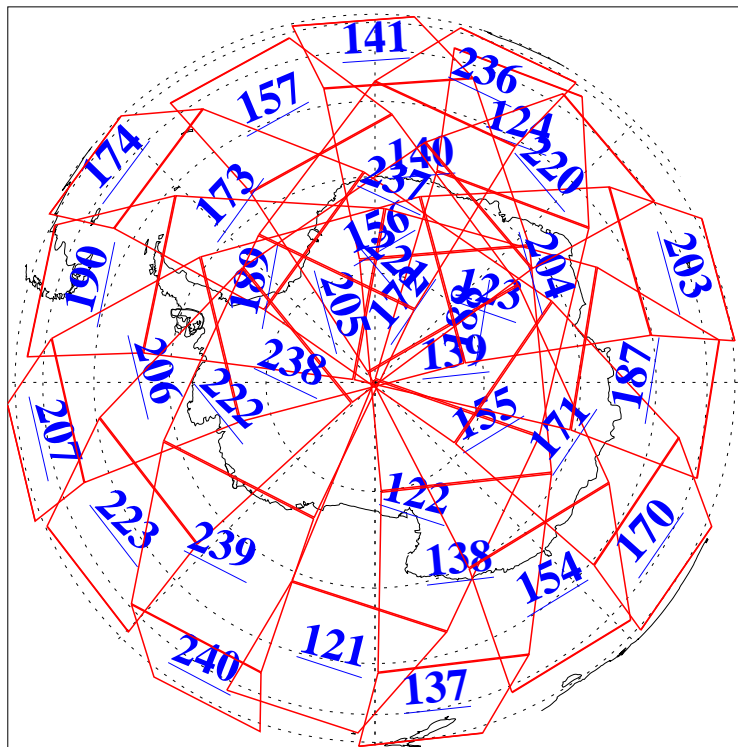

L1B Availability
AMSU Granules: 240
HSB Granules: 0
AIRS Granules: 240

24 Dec 2010
DoY 358
Aqua Day 3156
Granules: 1 to 120

Granules: 121 to 240

Legend: AMSU Available, HSB Available, AIRS Available

L1B Availability
AMSU Granules: 240
HSB Granules: 0
AIRS Granules: 240

24 Dec 2010
DoY 358
Aqua Day 3156

Ascending Granules

Descending Granules

Legend: AMSU Available, HSB Available, AIRS Available

L1B Availability
 AMSU Granules: 240
 HSB Granules: 0
 AIRS Granules: 240

24 Dec 2010
 DoY 358
 Aqua Day 3156

Northern Hemisphere Granules

Southern Hemisphere Granules

Legend: AMSU Available, HSB Available, AIRS Available