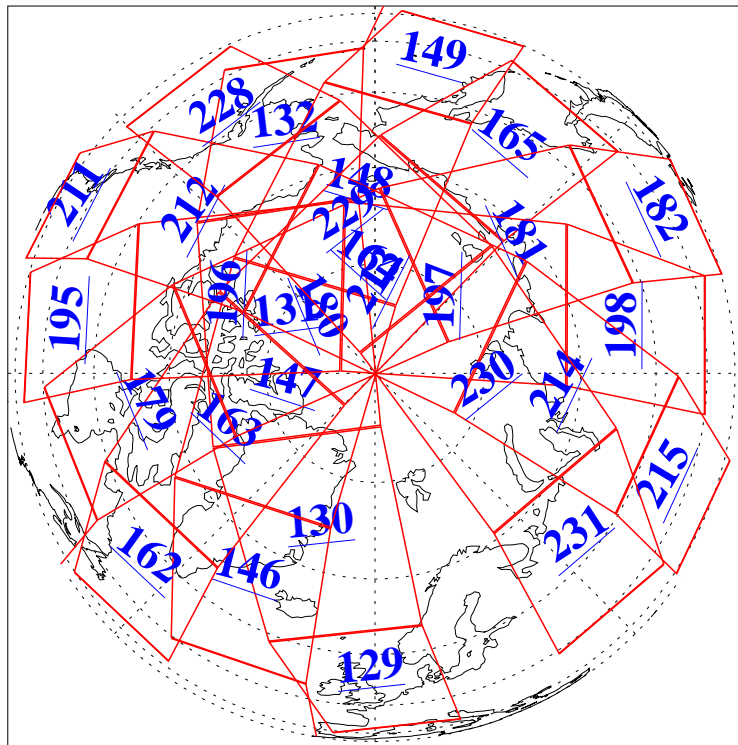

L1B Availability
AMSU Granules: 240
HSB Granules: 0
AIRS Granules: 240

24 Dec 2010
DoY 358
Aqua Day 3156
Granules: 1 to 120

Granules: 121 to 240

Legend: AMSU Available, HSB Available, AIRS Available

L1B Availability
AMSU Granules: 240
HSB Granules: 0
AIRS Granules: 240

24 Dec 2010
DoY 358
Aqua Day 3156

Ascending Granules

Descending Granules

Legend: AMSU Available, HSB Available, AIRS Available

L1B Availability
 AMSU Granules: 240
 HSB Granules: 0
 AIRS Granules: 240

24 Dec 2010
 DoY 358
 Aqua Day 3156

Northern Hemisphere Granules

Southern Hemisphere Granules

Legend: AMSU Available, HSB Available, AIRS Available