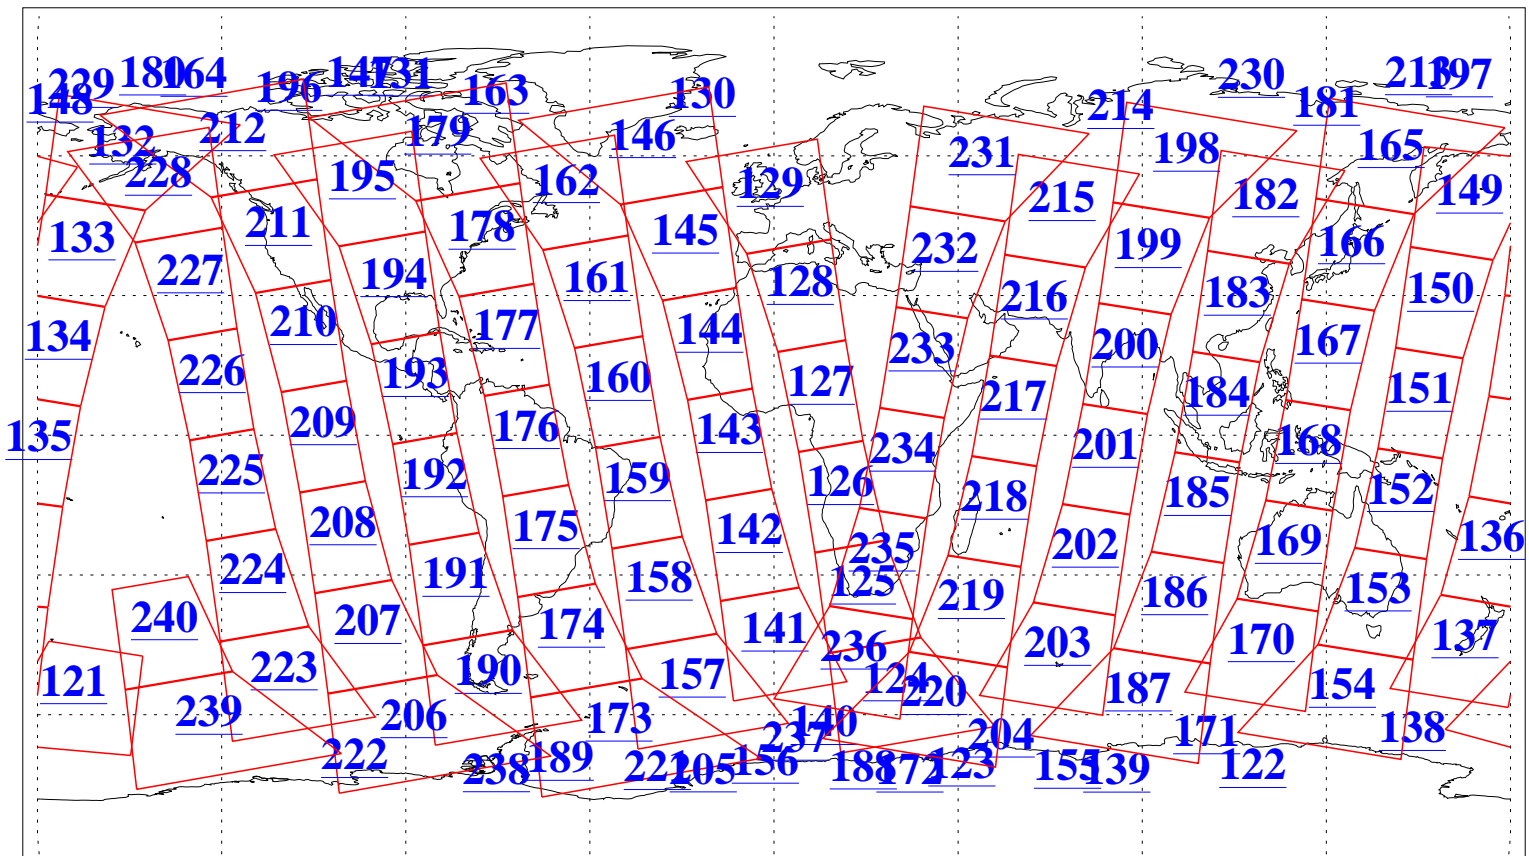

L1B Availability
AMSU Granules: 240
HSB Granules: 0
AIRS Granules: 240

24 Dec 2010
DoY 358
Aqua Day 3156
Granules: 1 to 120

Granules: 121 to 240

Legend: AMSU Available, HSB Available, AIRS Available

L1B Availability
AMSU Granules: 240
HSB Granules: 0
AIRS Granules: 240

24 Dec 2010
DoY 358
Aqua Day 3156

Ascending Granules

Descending Granules

Legend: AMSU Available, HSB Available, AIRS Available

L1B Availability
 AMSU Granules: 240
 HSB Granules: 0
 AIRS Granules: 240

24 Dec 2010
 DoY 358
 Aqua Day 3156

Northern Hemisphere Granules

Southern Hemisphere Granules

Legend: AMSU Available, HSB Available, AIRS Available