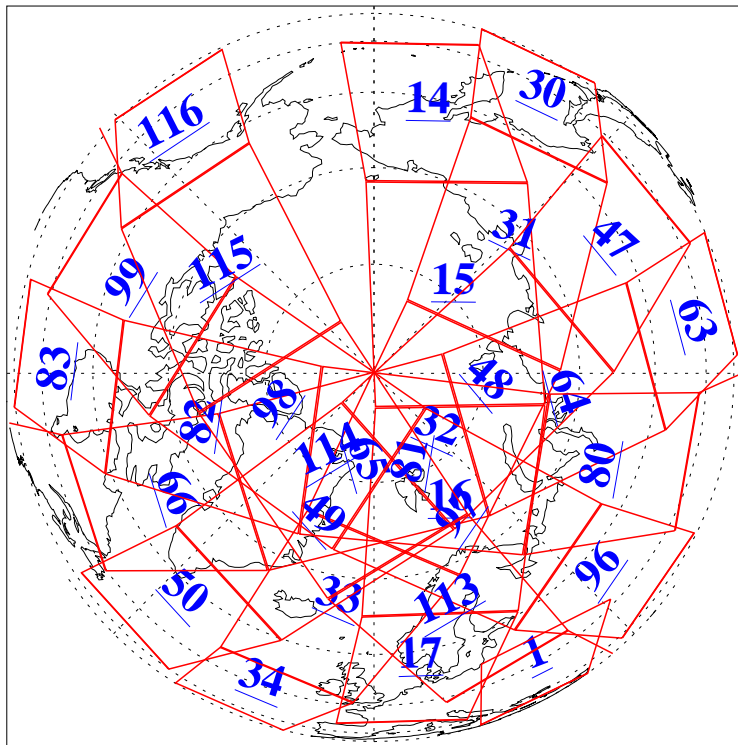

L1B Availability
AMSU Granules: 240
HSB Granules: 0
AIRS Granules: 240

24 Dec 2010
DoY 358
Aqua Day 3156
Granules: 1 to 120

Granules: 121 to 240

Legend: AMSU Available, HSB Available, AIRS Available

L1B Availability
AMSU Granules: 240
HSB Granules: 0
AIRS Granules: 240

24 Dec 2010
DoY 358
Aqua Day 3156

Ascending Granules

Descending Granules

Legend: AMSU Available, HSB Available, AIRS Available

L1B Availability
 AMSU Granules: 240
 HSB Granules: 0
 AIRS Granules: 240

24 Dec 2010
 DoY 358
 Aqua Day 3156

Northern Hemisphere Granules

Southern Hemisphere Granules

Legend: AMSU Available, HSB Available, AIRS Available