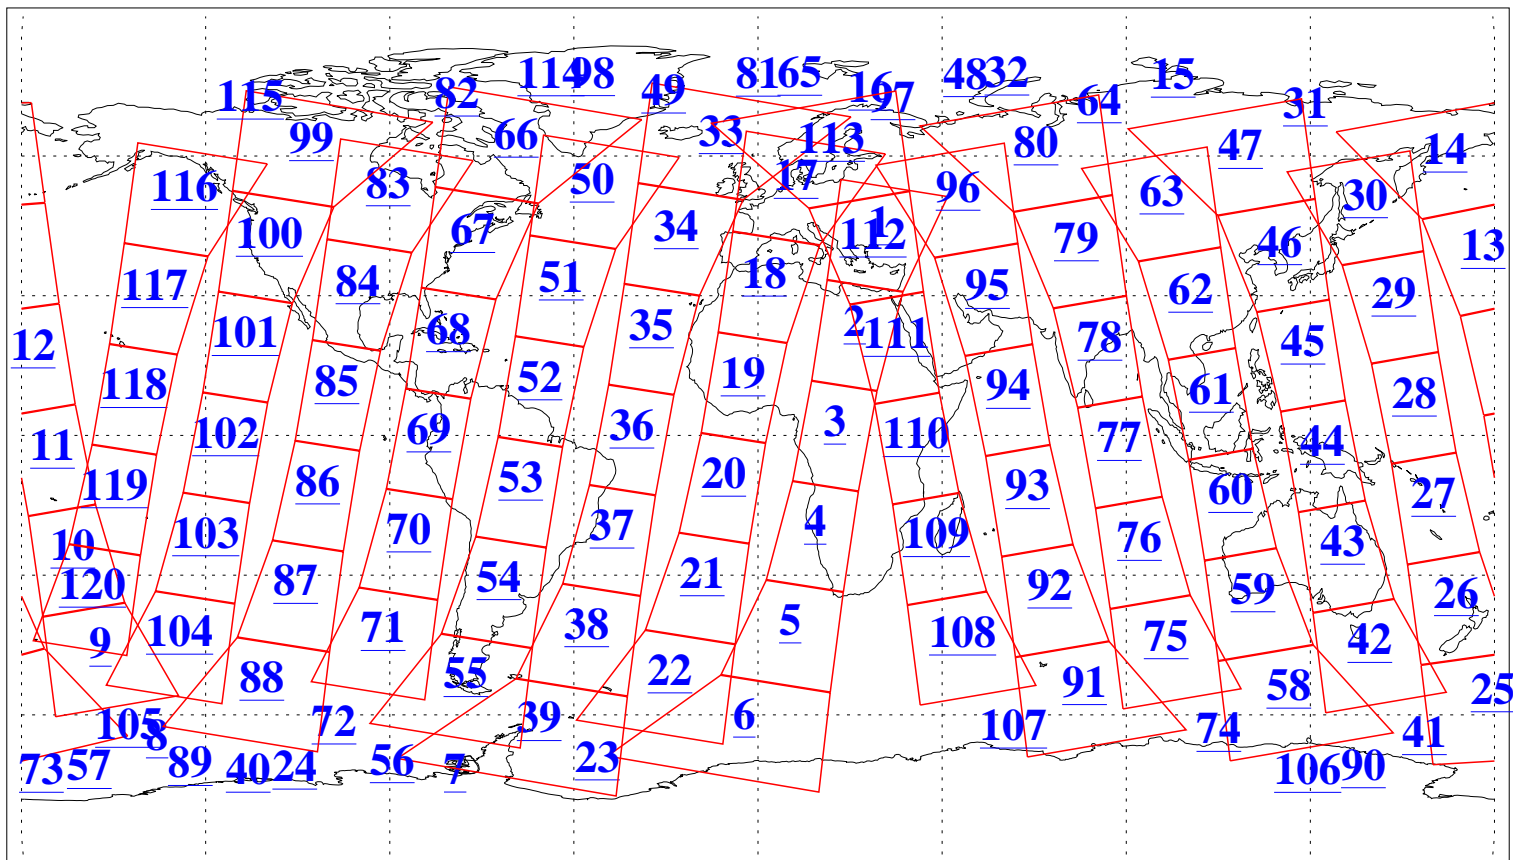

L1B Availability
AMSU Granules: 240
HSB Granules: 0
AIRS Granules: 240

24 Dec 2010
DoY 358
Aqua Day 3156
Granules: 1 to 120

Granules: 121 to 240

Legend: AMSU Available, HSB Available, AIRS Available

L1B Availability
AMSU Granules: 240
HSB Granules: 0
AIRS Granules: 240

24 Dec 2010
DoY 358
Aqua Day 3156

Ascending Granules

Descending Granules

Legend: AMSU Available, HSB Available, AIRS Available

L1B Availability
 AMSU Granules: 240
 HSB Granules: 0
 AIRS Granules: 240

24 Dec 2010
 DoY 358
 Aqua Day 3156

Northern Hemisphere Granules

Southern Hemisphere Granules

Legend: AMSU Available, HSB Available, AIRS Available