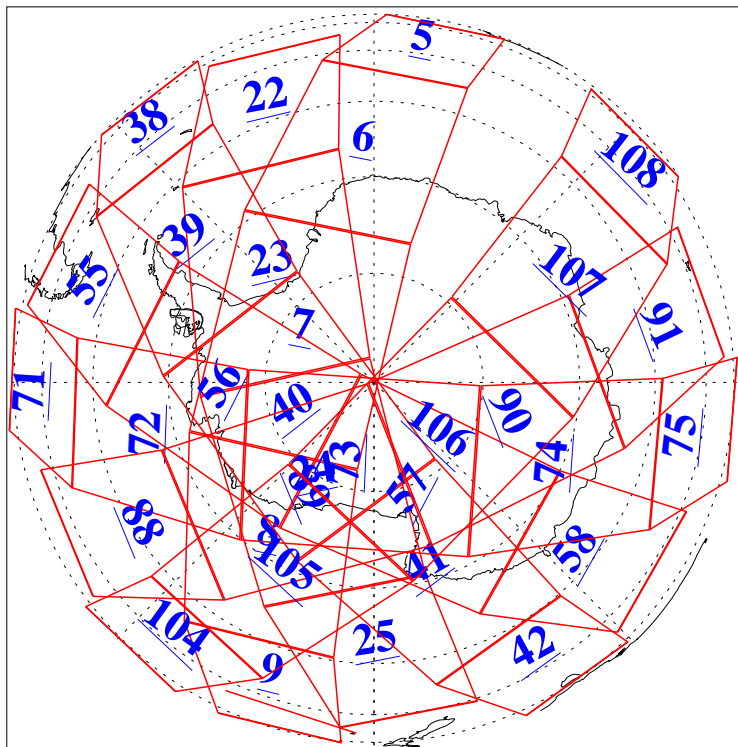

L1B Availability
AMSU Granules: 240
HSB Granules: 0
AIRS Granules: 240

24 Dec 2010
DoY 358
Aqua Day 3156
Granules: 1 to 120

Granules: 121 to 240

Legend: AMSU Available, HSB Available, AIRS Available

L1B Availability
AMSU Granules: 240
HSB Granules: 0
AIRS Granules: 240

24 Dec 2010
DoY 358
Aqua Day 3156

Ascending Granules

Descending Granules

Legend: AMSU Available, HSB Available, AIRS Available

L1B Availability
 AMSU Granules: 240
 HSB Granules: 0
 AIRS Granules: 240

24 Dec 2010
 DoY 358
 Aqua Day 3156

Northern Hemisphere Granules

Southern Hemisphere Granules

Legend: AMSU Available, HSB Available, AIRS Available