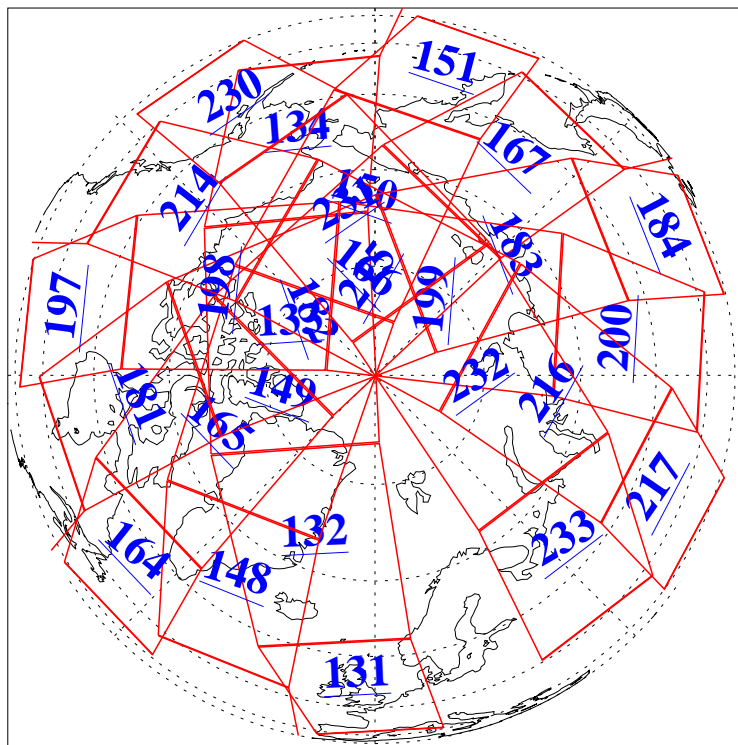

L1B Availability  
AMSU Granules: 240  
HSB Granules: 0  
AIRS Granules: 240

22 Dec 2010  
DoY 356  
Aqua Day 3154  
Granules: 1 to 120

Granules: 121 to 240

Legend: AMSU Available, HSB Available, AIRS Available

L1B Availability  
AMSU Granules: 240  
HSB Granules: 0  
AIRS Granules: 240

22 Dec 2010  
DoY 356  
Aqua Day 3154

Ascending Granules

Descending Granules

Legend: AMSU Available, HSB Available, AIRS Available

L1B Availability  
 AMSU Granules: 240  
 HSB Granules: 0  
 AIRS Granules: 240

22 Dec 2010  
 DoY 356  
 Aqua Day 3154

Northern Hemisphere Granules

Southern Hemisphere Granules

Legend: AMSU Available, HSB Available, AIRS Available