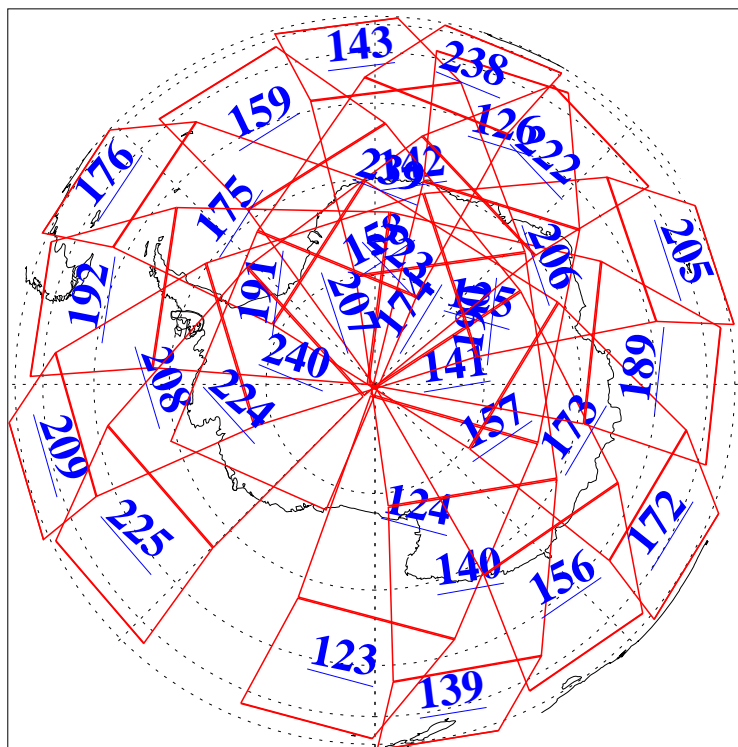

L1B Availability  
AMSU Granules: 240  
HSB Granules: 0  
AIRS Granules: 240

22 Dec 2010  
DoY 356  
Aqua Day 3154  
Granules: 1 to 120

Granules: 121 to 240

Legend: AMSU Available, HSB Available, AIRS Available

L1B Availability  
AMSU Granules: 240  
HSB Granules: 0  
AIRS Granules: 240

22 Dec 2010  
DoY 356  
Aqua Day 3154

Ascending Granules

Descending Granules

Legend: AMSU Available, HSB Available, AIRS Available

L1B Availability  
 AMSU Granules: 240  
 HSB Granules: 0  
 AIRS Granules: 240

22 Dec 2010  
 DoY 356  
 Aqua Day 3154

Northern Hemisphere Granules

Southern Hemisphere Granules

Legend: AMSU Available, HSB Available, AIRS Available