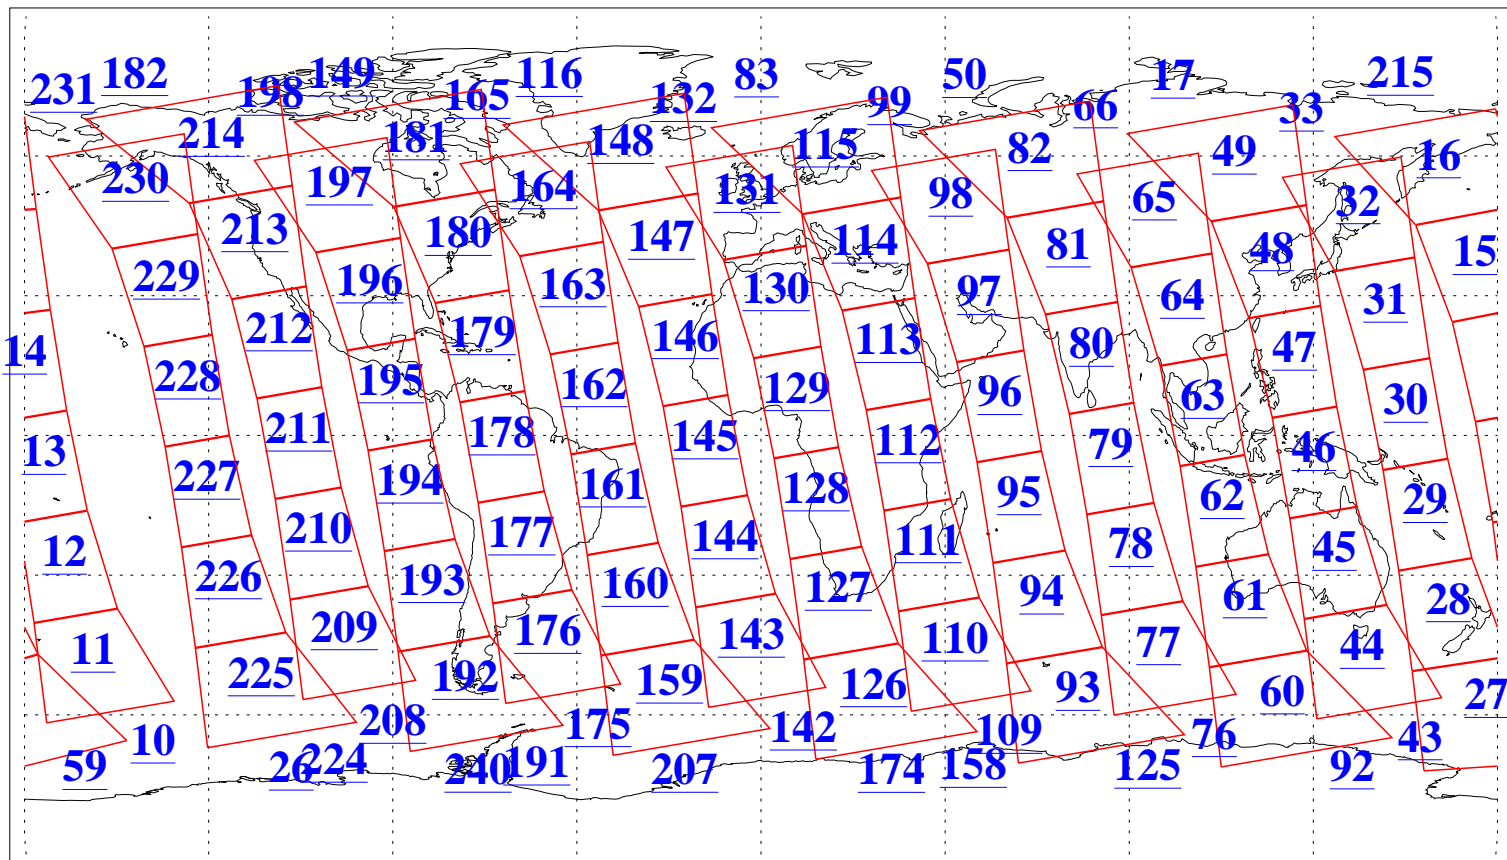

L1B Availability  
AMSU Granules: 240  
HSB Granules: 0  
AIRS Granules: 240

22 Dec 2010  
DoY 356  
Aqua Day 3154  
Granules: 1 to 120

Granules: 121 to 240

Legend: AMSU Available, HSB Available, AIRS Available

L1B Availability  
AMSU Granules: 240  
HSB Granules: 0  
AIRS Granules: 240

22 Dec 2010  
DoY 356  
Aqua Day 3154

Ascending Granules

Descending Granules

Legend: AMSU Available, HSB Available, AIRS Available

L1B Availability  
 AMSU Granules: 240  
 HSB Granules: 0  
 AIRS Granules: 240

22 Dec 2010  
 DoY 356  
 Aqua Day 3154

Northern Hemisphere Granules

Southern Hemisphere Granules

Legend: AMSU Available, HSB Available, AIRS Available