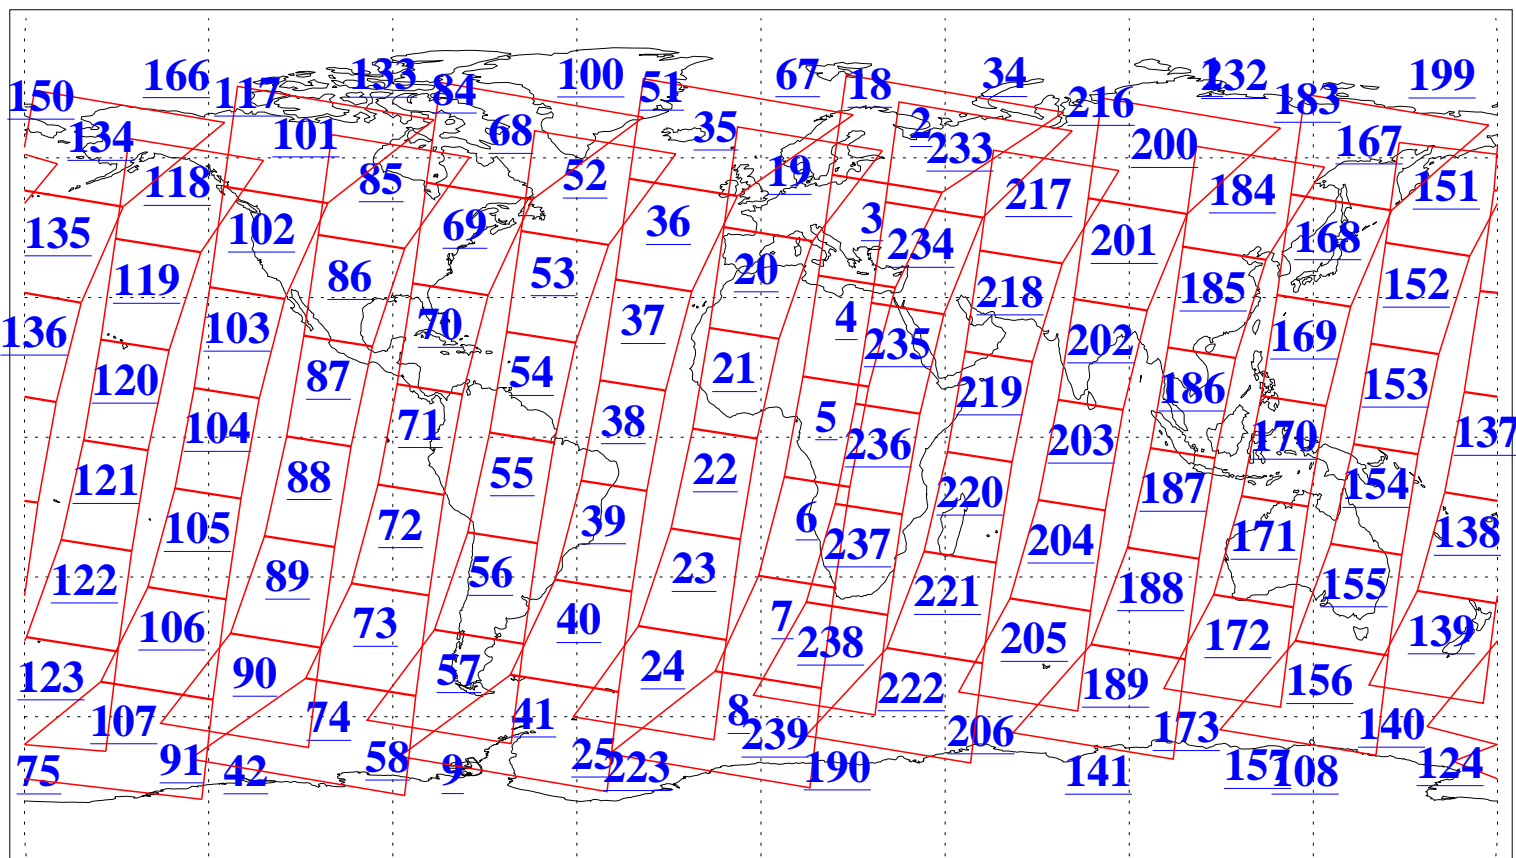

L1B Availability  
AMSU Granules: 240  
HSB Granules: 0  
AIRS Granules: 240

22 Dec 2010  
DoY 356  
Aqua Day 3154  
Granules: 1 to 120

Granules: 121 to 240

Legend: AMSU Available, HSB Available, AIRS Available

L1B Availability  
AMSU Granules: 240  
HSB Granules: 0  
AIRS Granules: 240

22 Dec 2010  
DoY 356  
Aqua Day 3154

Ascending Granules

Descending Granules

Legend: AMSU Available, HSB Available, AIRS Available

L1B Availability  
 AMSU Granules: 240  
 HSB Granules: 0  
 AIRS Granules: 240

22 Dec 2010  
 DoY 356  
 Aqua Day 3154

Northern Hemisphere Granules

Southern Hemisphere Granules

Legend: AMSU Available, HSB Available, AIRS Available