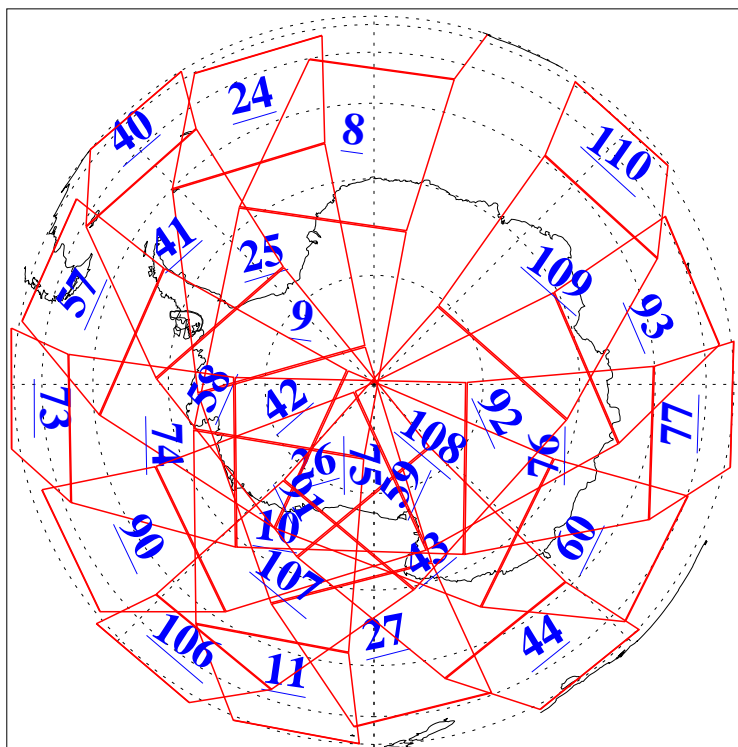

L1B Availability  
AMSU Granules: 240  
HSB Granules: 0  
AIRS Granules: 240

22 Dec 2010  
DoY 356  
Aqua Day 3154  
Granules: 1 to 120

Granules: 121 to 240

Legend: AMSU Available, HSB Available, AIRS Available

L1B Availability  
AMSU Granules: 240  
HSB Granules: 0  
AIRS Granules: 240

22 Dec 2010  
DoY 356  
Aqua Day 3154

Ascending Granules

Descending Granules

Legend: AMSU Available, HSB Available, AIRS Available

L1B Availability  
 AMSU Granules: 240  
 HSB Granules: 0  
 AIRS Granules: 240

22 Dec 2010  
 DoY 356  
 Aqua Day 3154

Northern Hemisphere Granules

Southern Hemisphere Granules

Legend: AMSU Available, HSB Available, AIRS Available