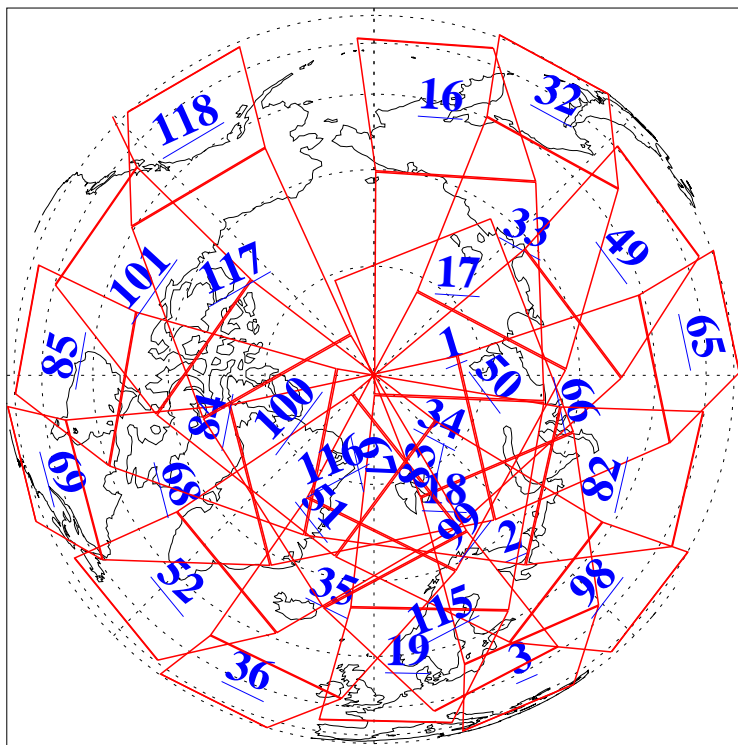

L1B Availability  
AMSU Granules: 240  
HSB Granules: 0  
AIRS Granules: 240

22 Dec 2010  
DoY 356  
Aqua Day 3154  
Granules: 1 to 120

Granules: 121 to 240

Legend: AMSU Available, HSB Available, AIRS Available

L1B Availability  
AMSU Granules: 240  
HSB Granules: 0  
AIRS Granules: 240

22 Dec 2010  
DoY 356  
Aqua Day 3154

Ascending Granules

Descending Granules

Legend: AMSU Available, HSB Available, AIRS Available

L1B Availability  
 AMSU Granules: 240  
 HSB Granules: 0  
 AIRS Granules: 240

22 Dec 2010  
 DoY 356  
 Aqua Day 3154

Northern Hemisphere Granules

Southern Hemisphere Granules

Legend: AMSU Available, HSB Available, AIRS Available