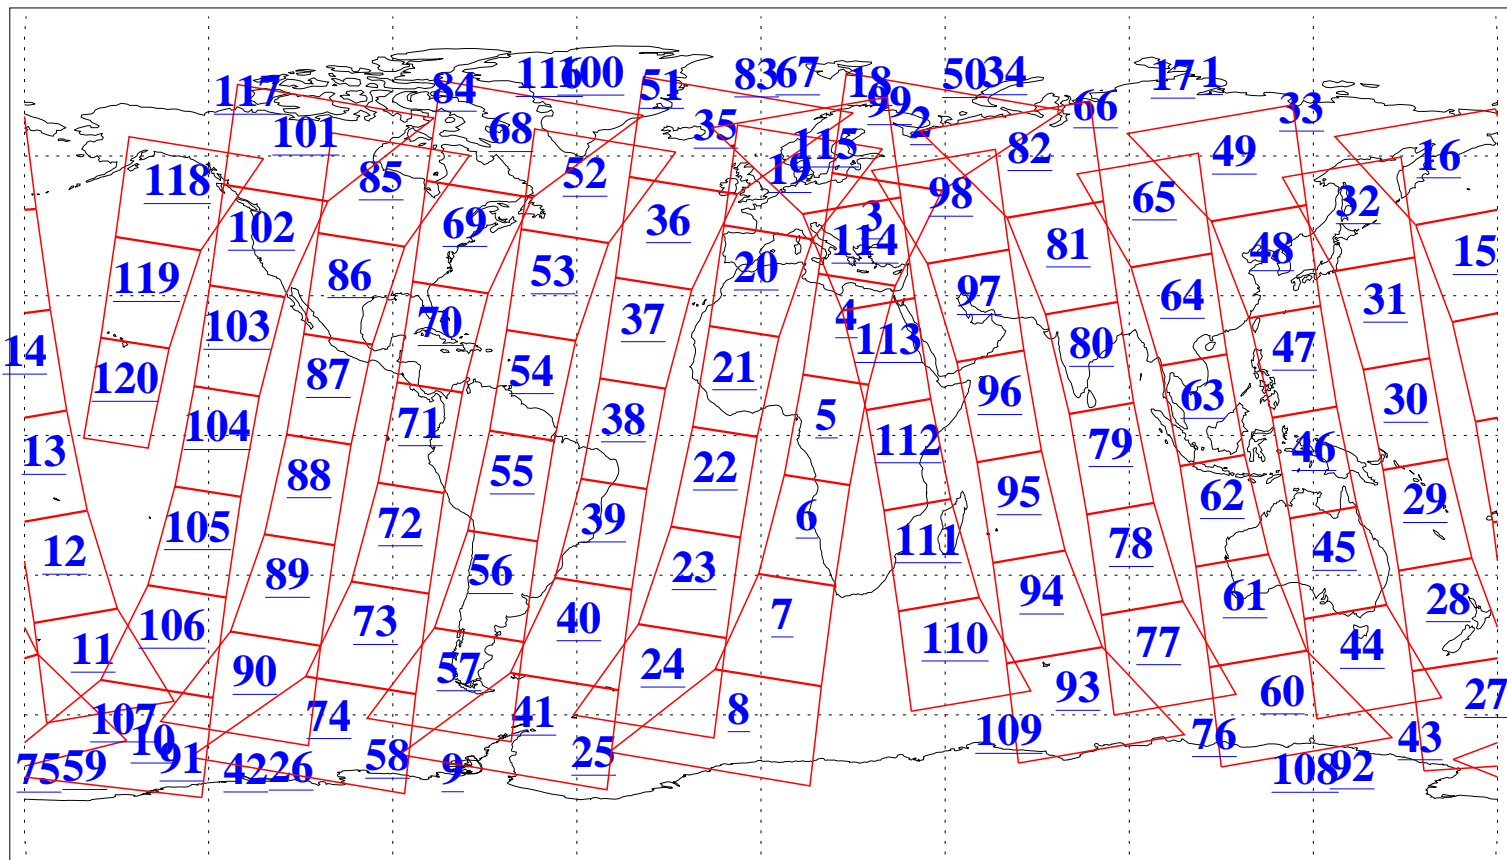

L1B Availability  
AMSU Granules: 240  
HSB Granules: 0  
AIRS Granules: 240

22 Dec 2010  
DoY 356  
Aqua Day 3154  
Granules: 1 to 120

Granules: 121 to 240

Legend: AMSU Available, HSB Available, AIRS Available

L1B Availability  
AMSU Granules: 240  
HSB Granules: 0  
AIRS Granules: 240

22 Dec 2010  
DoY 356  
Aqua Day 3154

Ascending Granules

Descending Granules

Legend: AMSU Available, HSB Available, AIRS Available

L1B Availability  
 AMSU Granules: 240  
 HSB Granules: 0  
 AIRS Granules: 240

22 Dec 2010  
 DoY 356  
 Aqua Day 3154

Northern Hemisphere Granules

Southern Hemisphere Granules

Legend: AMSU Available, HSB Available, AIRS Available