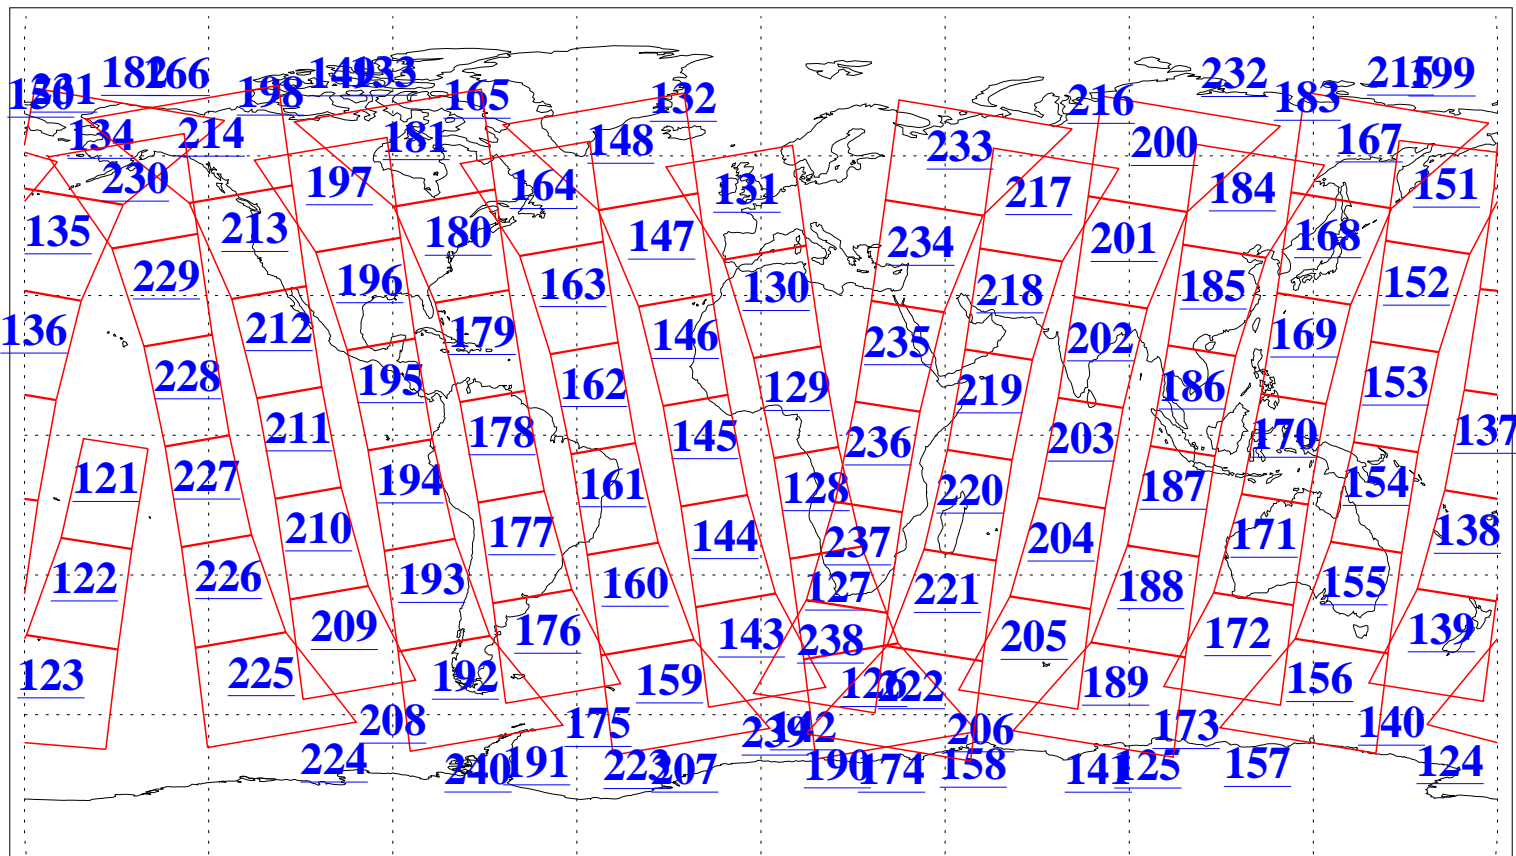

L1B Availability  
AMSU Granules: 240  
HSB Granules: 0  
AIRS Granules: 240

22 Dec 2010  
DoY 356  
Aqua Day 3154  
Granules: 1 to 120

Granules: 121 to 240

Legend: AMSU Available, HSB Available, AIRS Available

L1B Availability  
AMSU Granules: 240  
HSB Granules: 0  
AIRS Granules: 240

22 Dec 2010  
DoY 356  
Aqua Day 3154

Ascending Granules

Descending Granules

Legend: AMSU Available, HSB Available, AIRS Available

L1B Availability  
 AMSU Granules: 240  
 HSB Granules: 0  
 AIRS Granules: 240

22 Dec 2010  
 DoY 356  
 Aqua Day 3154

Northern Hemisphere Granules

Southern Hemisphere Granules

Legend: AMSU Available, HSB Available, AIRS Available