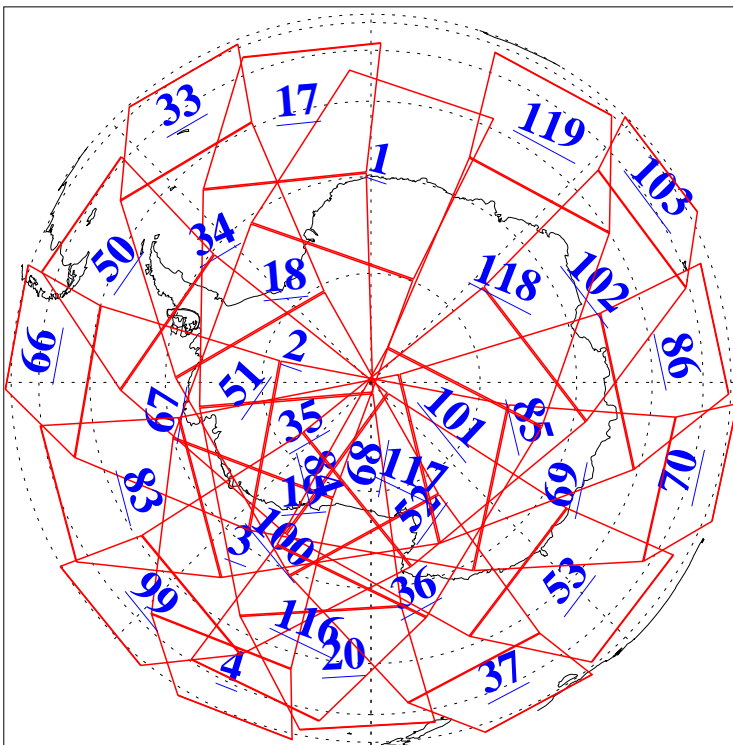

L1B Availability  
AMSU Granules: 240  
HSB Granules: 0  
AIRS Granules: 240

21 Dec 2010  
DoY 355  
Aqua Day 3153  
Granules: 1 to 120

Granules: 121 to 240

Legend: AMSU Available, HSB Available, AIRS Available

L1B Availability  
AMSU Granules: 240  
HSB Granules: 0  
AIRS Granules: 240

21 Dec 2010  
DoY 355  
Aqua Day 3153  
Ascending Granules

Descending Granules

Legend: AMSU Available, HSB Available, AIRS Available

L1B Availability  
 AMSU Granules: 240  
 HSB Granules: 0  
 AIRS Granules: 240

21 Dec 2010  
 DoY 355  
 Aqua Day 3153

Northern Hemisphere Granules

Southern Hemisphere Granules

Legend: AMSU Available, HSB Available, AIRS Available