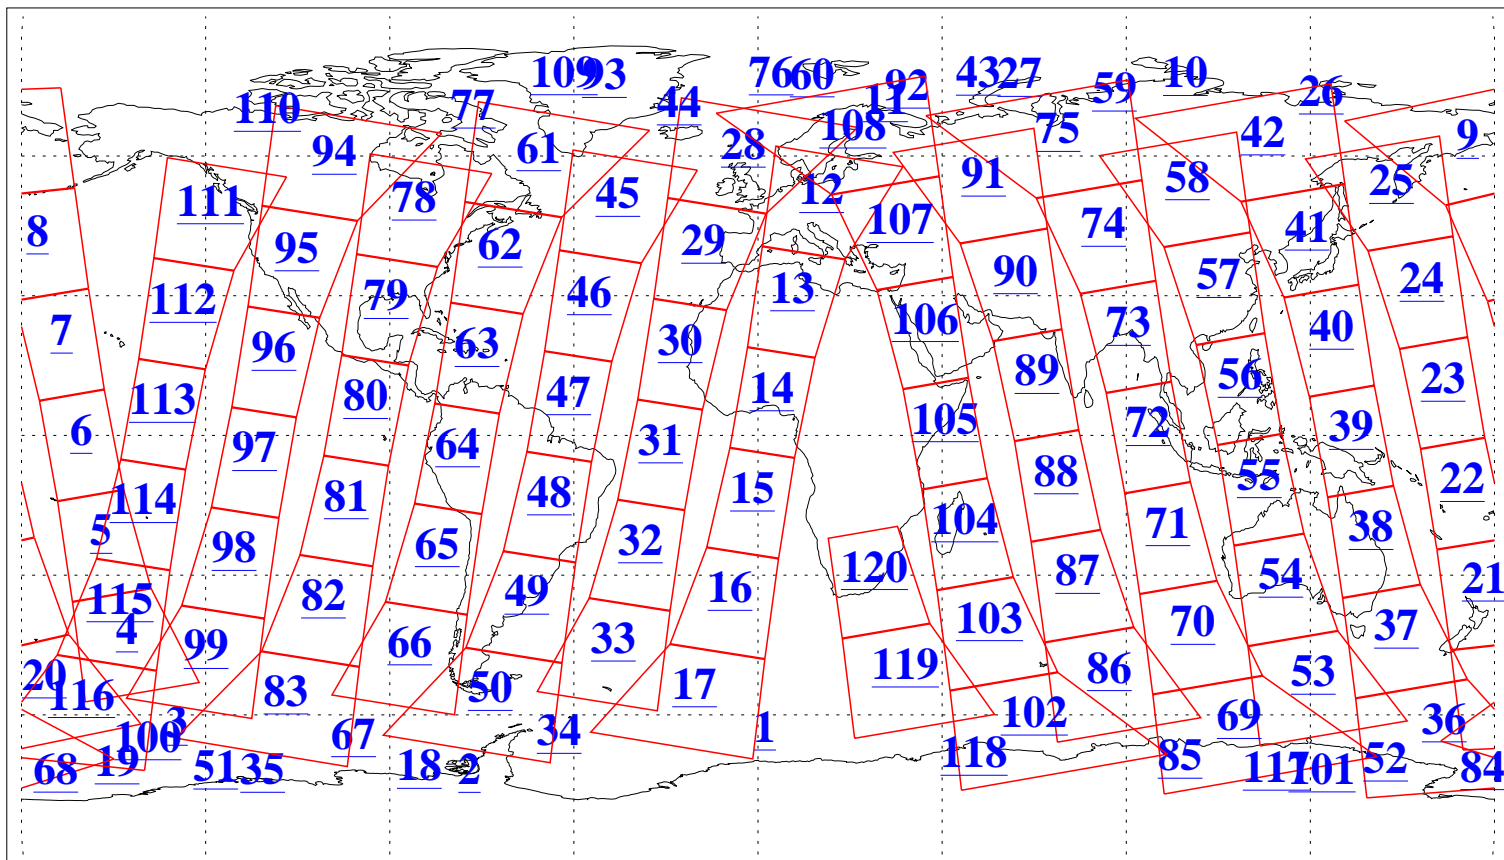

L1B Availability  
AMSU Granules: 240  
HSB Granules: 0  
AIRS Granules: 240

21 Dec 2010  
DoY 355  
Aqua Day 3153  
Granules: 1 to 120

Granules: 121 to 240

Legend: AMSU Available, HSB Available, AIRS Available

L1B Availability  
AMSU Granules: 240  
HSB Granules: 0  
AIRS Granules: 240

21 Dec 2010  
DoY 355  
Aqua Day 3153  
Ascending Granules

Descending Granules

Legend: AMSU Available, HSB Available, AIRS Available

L1B Availability  
 AMSU Granules: 240  
 HSB Granules: 0  
 AIRS Granules: 240

21 Dec 2010  
 DoY 355  
 Aqua Day 3153

Northern Hemisphere Granules

Southern Hemisphere Granules

Legend: AMSU Available, HSB Available, AIRS Available