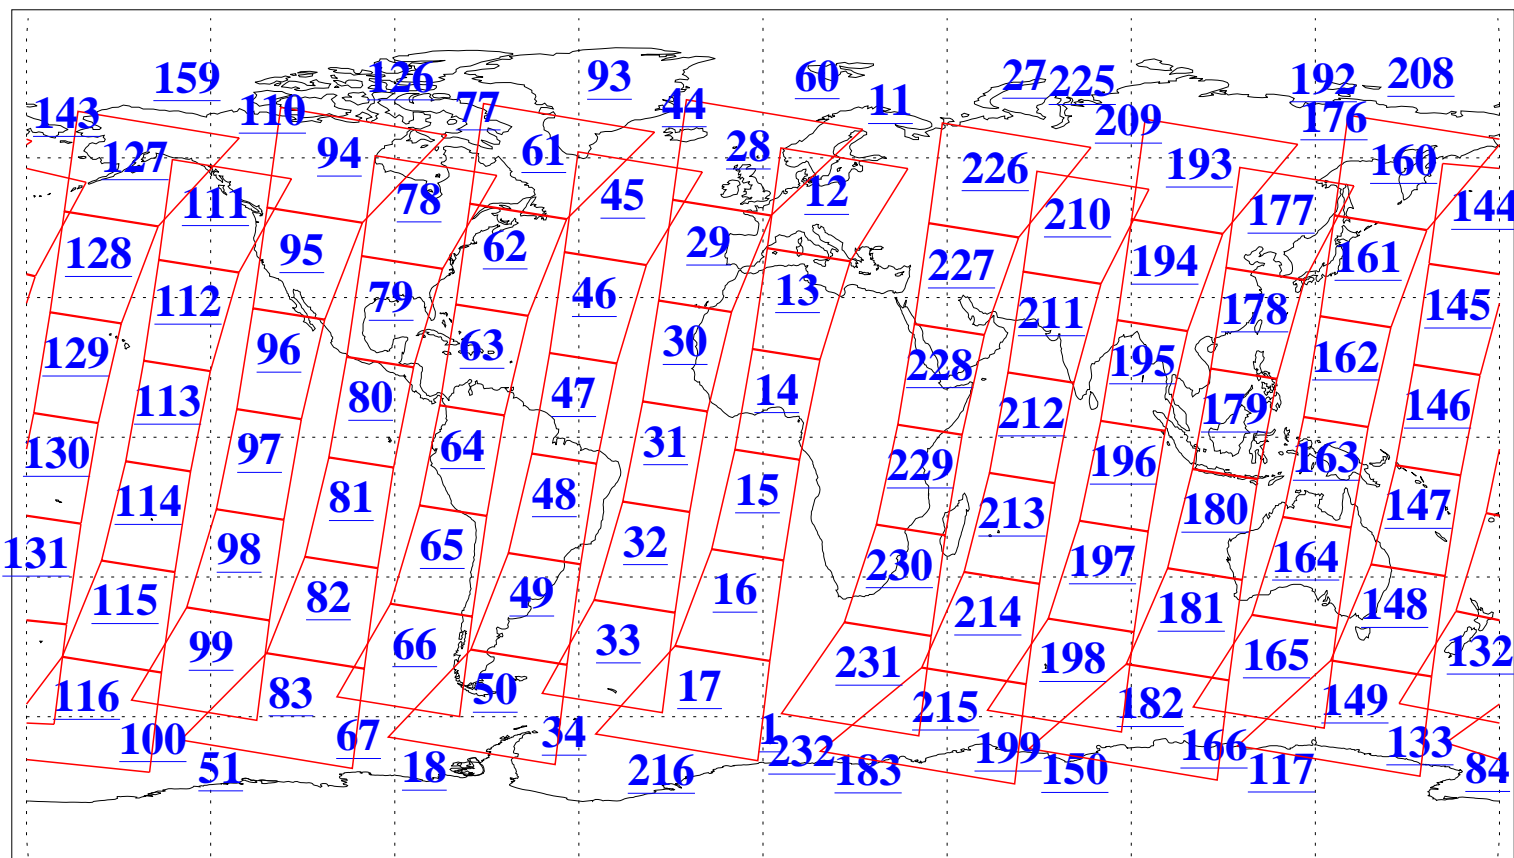

L1B Availability  
AMSU Granules: 240  
HSB Granules: 0  
AIRS Granules: 240

21 Dec 2010  
DoY 355  
Aqua Day 3153  
Granules: 1 to 120

Granules: 121 to 240

Legend: AMSU Available, HSB Available, AIRS Available

L1B Availability  
AMSU Granules: 240  
HSB Granules: 0  
AIRS Granules: 240

21 Dec 2010  
DoY 355  
Aqua Day 3153  
Ascending Granules

Descending Granules

Legend: AMSU Available, HSB Available, AIRS Available

L1B Availability  
 AMSU Granules: 240  
 HSB Granules: 0  
 AIRS Granules: 240

21 Dec 2010  
 DoY 355  
 Aqua Day 3153

Northern Hemisphere Granules

Southern Hemisphere Granules

Legend: AMSU Available, HSB Available, AIRS Available