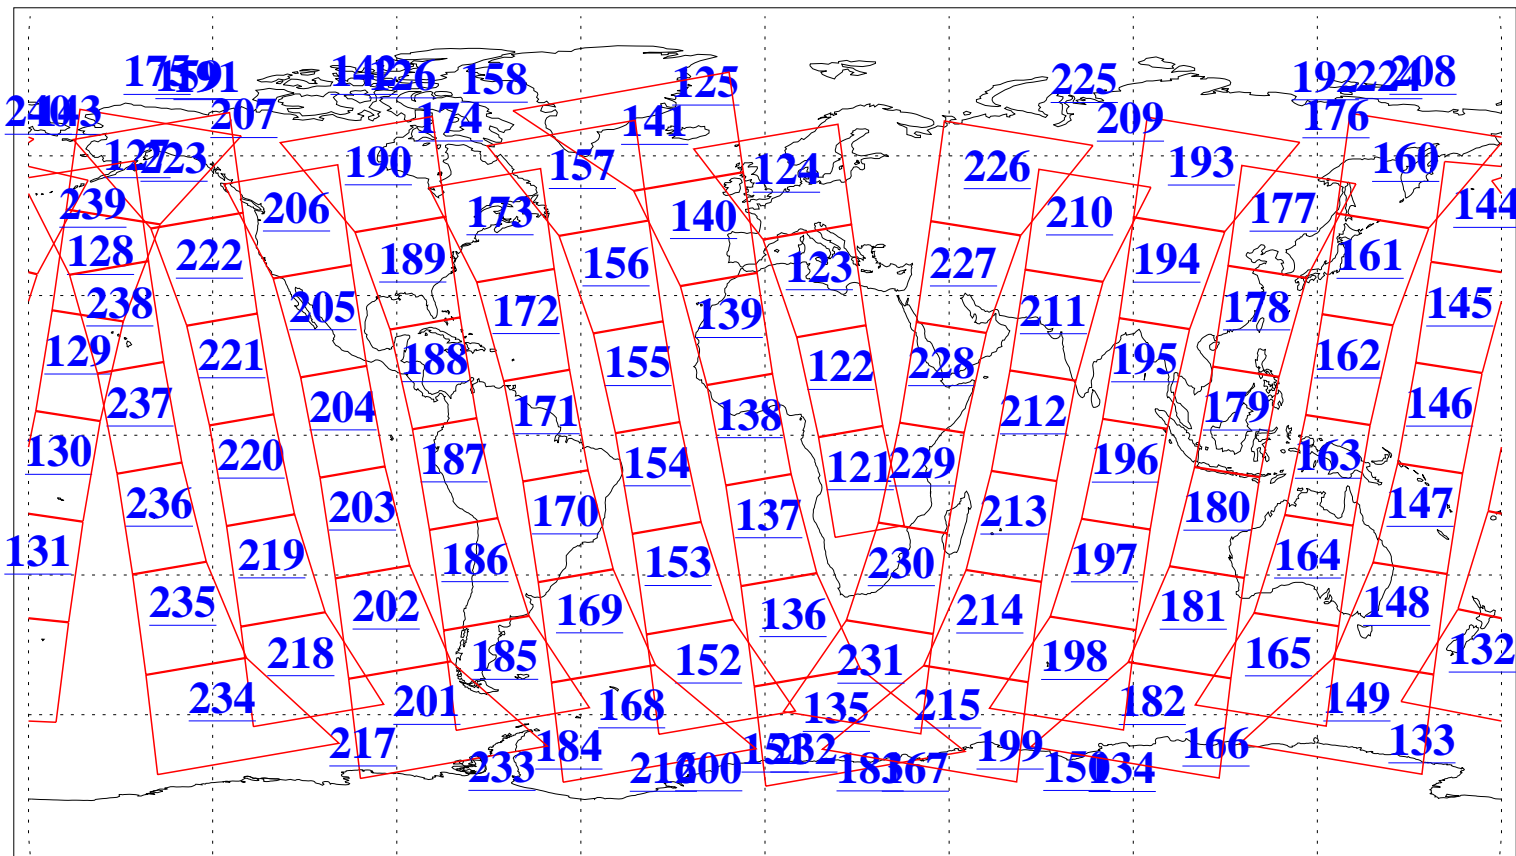

L1B Availability  
AMSU Granules: 240  
HSB Granules: 0  
AIRS Granules: 240

21 Dec 2010  
DoY 355  
Aqua Day 3153  
Granules: 1 to 120

Granules: 121 to 240

Legend: AMSU Available, HSB Available, AIRS Available

L1B Availability  
AMSU Granules: 240  
HSB Granules: 0  
AIRS Granules: 240

21 Dec 2010  
DoY 355  
Aqua Day 3153  
Ascending Granules

Descending Granules

Legend: AMSU Available, HSB Available, AIRS Available

L1B Availability  
 AMSU Granules: 240  
 HSB Granules: 0  
 AIRS Granules: 240

21 Dec 2010  
 DoY 355  
 Aqua Day 3153

Northern Hemisphere Granules

Southern Hemisphere Granules

Legend: AMSU Available, HSB Available, AIRS Available