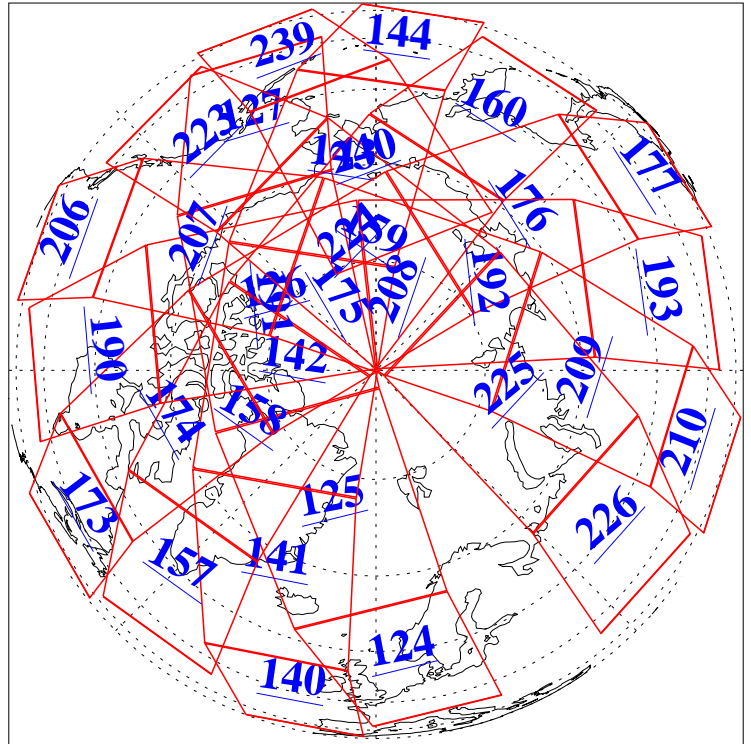

L1B Availability  
AMSU Granules: 240  
HSB Granules: 0  
AIRS Granules: 240

21 Dec 2010  
DoY 355  
Aqua Day 3153  
Ascending Granules

Descending Granules

Legend: AMSU Available, HSB Available, AIRS Available

L1B Availability  
 AMSU Granules: 240  
 HSB Granules: 0  
 AIRS Granules: 240

21 Dec 2010  
 DoY 355  
 Aqua Day 3153

Northern Hemisphere Granules

Southern Hemisphere Granules

Legend: AMSU Available, HSB Available, AIRS Available