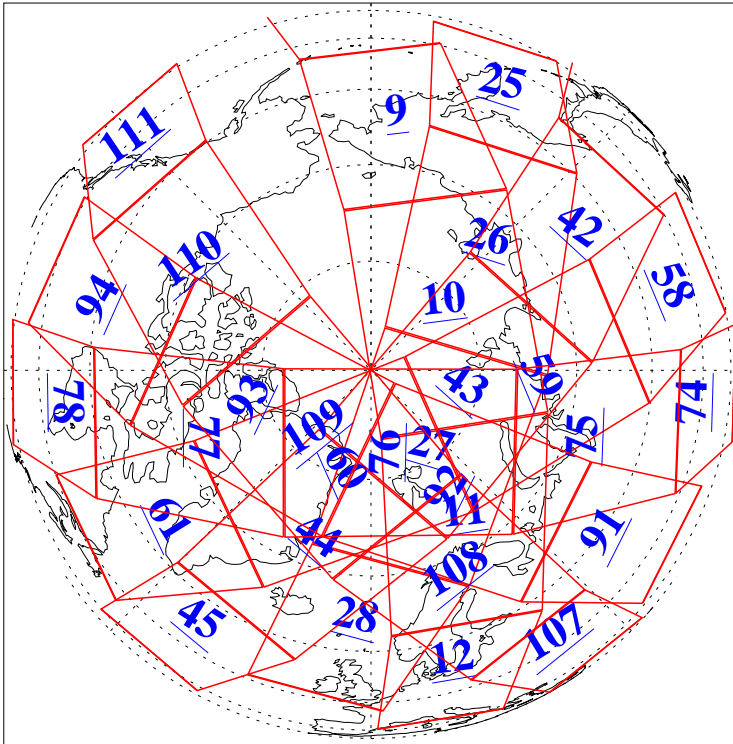

L1B Availability  
AMSU Granules: 240  
HSB Granules: 0  
AIRS Granules: 240

21 Dec 2010  
DoY 355  
Aqua Day 3153  
Granules: 1 to 120

Granules: 121 to 240

Legend: AMSU Available, HSB Available, AIRS Available

L1B Availability  
AMSU Granules: 240  
HSB Granules: 0  
AIRS Granules: 240

21 Dec 2010  
DoY 355  
Aqua Day 3153  
Ascending Granules

Descending Granules

Legend: AMSU Available, HSB Available, AIRS Available

L1B Availability  
 AMSU Granules: 240  
 HSB Granules: 0  
 AIRS Granules: 240

21 Dec 2010  
 DoY 355  
 Aqua Day 3153

Northern Hemisphere Granules

Southern Hemisphere Granules

Legend: AMSU Available, HSB Available, AIRS Available