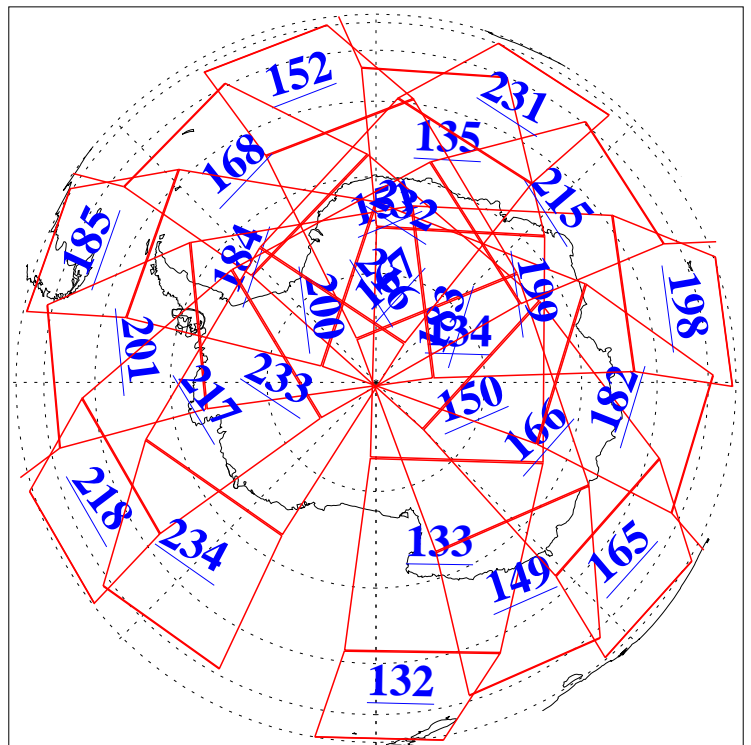

L1B Availability  
AMSU Granules: 240  
HSB Granules: 0  
AIRS Granules: 240

21 Dec 2010  
DoY 355  
Aqua Day 3153  
Granules: 1 to 120

Granules: 121 to 240

Legend: AMSU Available, HSB Available, AIRS Available

L1B Availability  
AMSU Granules: 240  
HSB Granules: 0  
AIRS Granules: 240

21 Dec 2010  
DoY 355  
Aqua Day 3153  
Ascending Granules

Descending Granules

Legend: AMSU Available, HSB Available, AIRS Available

L1B Availability  
 AMSU Granules: 240  
 HSB Granules: 0  
 AIRS Granules: 240

21 Dec 2010  
 DoY 355  
 Aqua Day 3153

Northern Hemisphere Granules

Southern Hemisphere Granules

Legend: AMSU Available, HSB Available, AIRS Available