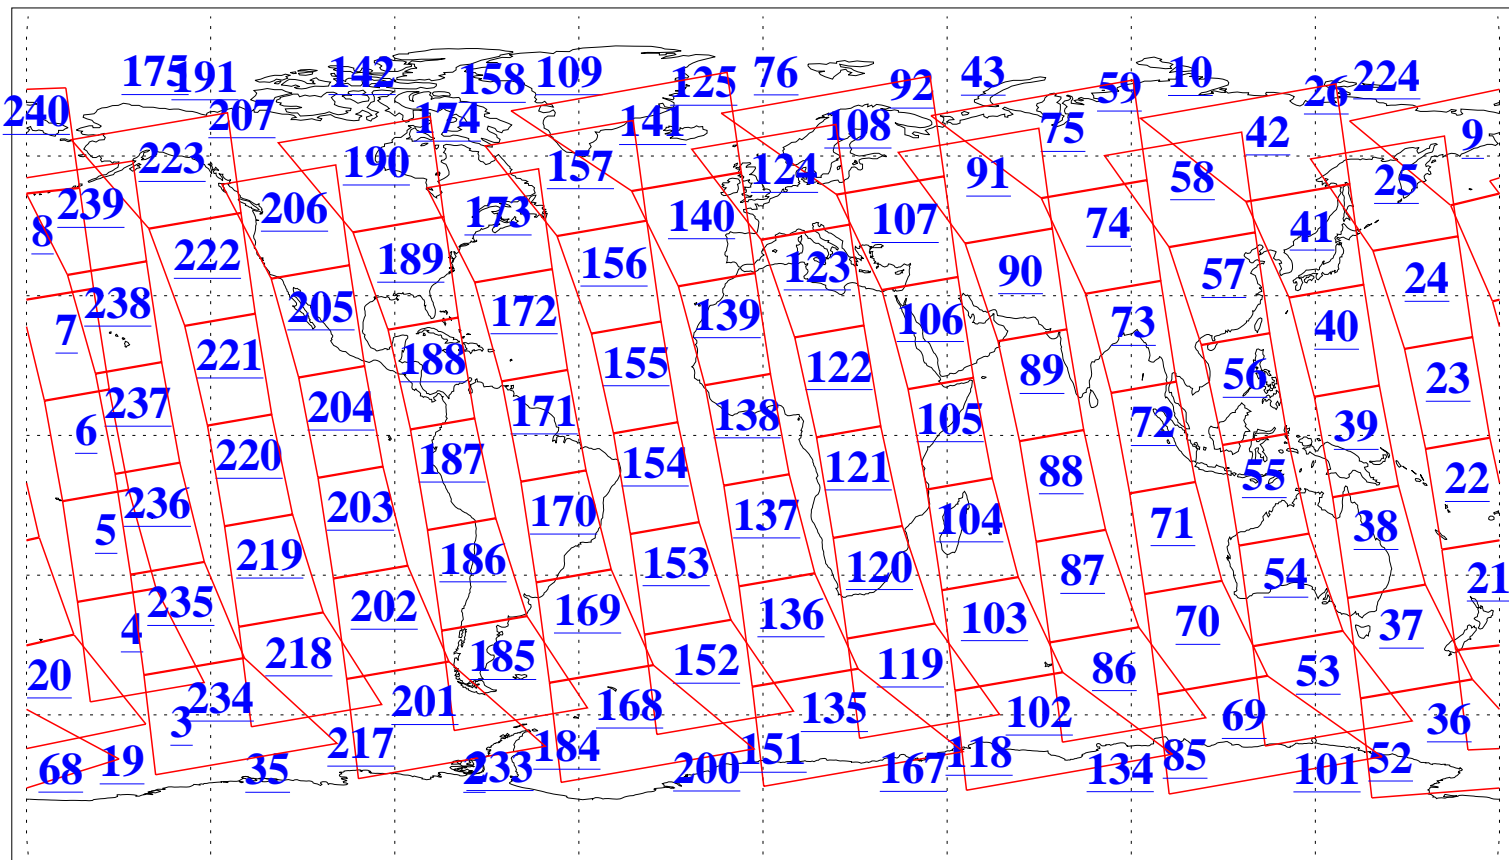

L1B Availability  
AMSU Granules: 240  
HSB Granules: 0  
AIRS Granules: 240

21 Dec 2010  
DoY 355  
Aqua Day 3153  
Granules: 1 to 120

Granules: 121 to 240

Legend: AMSU Available, HSB Available, AIRS Available

L1B Availability  
AMSU Granules: 240  
HSB Granules: 0  
AIRS Granules: 240

21 Dec 2010  
DoY 355  
Aqua Day 3153  
Ascending Granules

Descending Granules

Legend: AMSU Available, HSB Available, AIRS Available

L1B Availability  
 AMSU Granules: 240  
 HSB Granules: 0  
 AIRS Granules: 240

21 Dec 2010  
 DoY 355  
 Aqua Day 3153

Northern Hemisphere Granules

Southern Hemisphere Granules

Legend: AMSU Available, HSB Available, AIRS Available