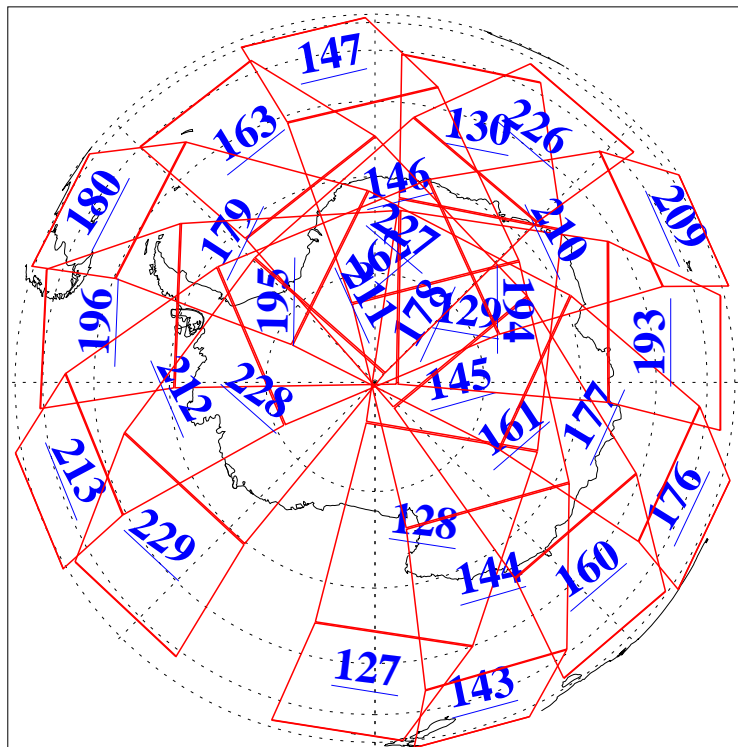

L1B Availability
AMSU Granules: 240
HSB Granules: 0
AIRS Granules: 240

18 Dec 2010
DoY 352
Aqua Day 3150
Granules: 1 to 120

Granules: 121 to 240

Legend: AMSU Available, HSB Available, AIRS Available

L1B Availability
AMSU Granules: 240
HSB Granules: 0
AIRS Granules: 240

18 Dec 2010
DoY 352
Aqua Day 3150
Ascending Granules

Descending Granules

Legend: AMSU Available, HSB Available, AIRS Available

L1B Availability
 AMSU Granules: 240
 HSB Granules: 0
 AIRS Granules: 240

18 Dec 2010
 DoY 352
 Aqua Day 3150

Northern Hemisphere Granules

Southern Hemisphere Granules

Legend: AMSU Available, HSB Available, AIRS Available