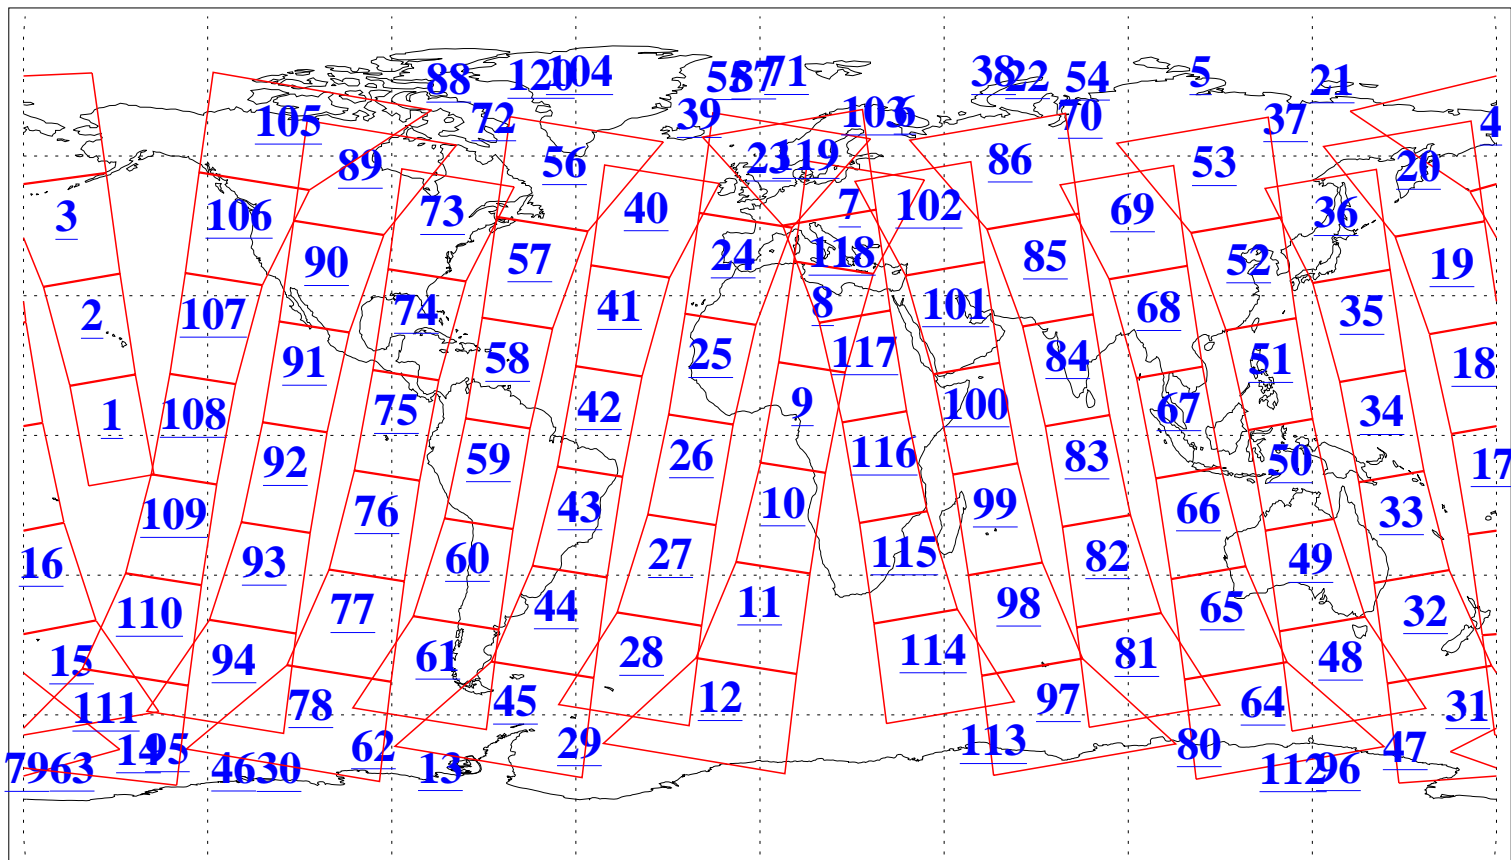

L1B Availability
AMSU Granules: 240
HSB Granules: 0
AIRS Granules: 240

18 Dec 2010
DoY 352
Aqua Day 3150
Granules: 1 to 120

Granules: 121 to 240

Legend: AMSU Available, HSB Available, AIRS Available

L1B Availability
AMSU Granules: 240
HSB Granules: 0
AIRS Granules: 240

18 Dec 2010
DoY 352
Aqua Day 3150
Ascending Granules

Descending Granules

Legend: AMSU Available, HSB Available, AIRS Available

L1B Availability
 AMSU Granules: 240
 HSB Granules: 0
 AIRS Granules: 240

18 Dec 2010
 DoY 352
 Aqua Day 3150

Northern Hemisphere Granules

Southern Hemisphere Granules

Legend: AMSU Available, HSB Available, AIRS Available