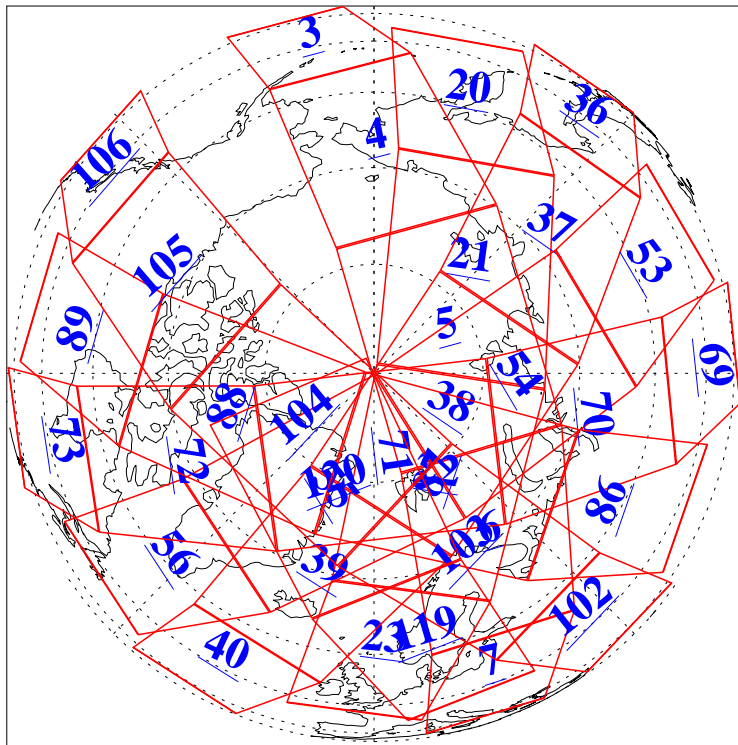

18 Dec 2010
DoY 352
Aqua Day 3150
Ascending Granules

Descending Granules

Legend: AMSU Available, HSB Available, AIRS Available

L1B Availability
 AMSU Granules: 240
 HSB Granules: 0
 AIRS Granules: 240

18 Dec 2010
 DoY 352
 Aqua Day 3150

Northern Hemisphere Granules

Southern Hemisphere Granules

Legend: AMSU Available, HSB Available, AIRS Available