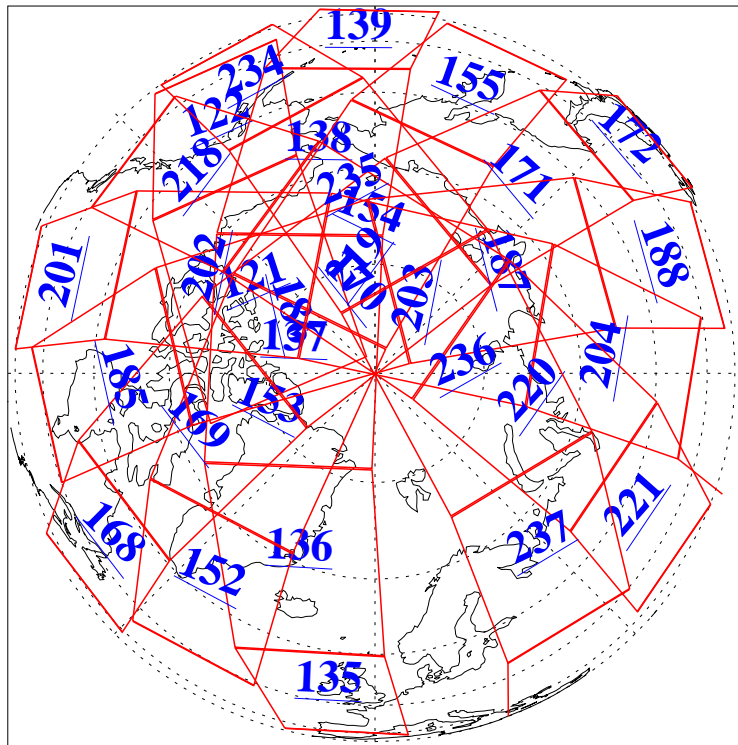

18 Dec 2010
DoY 352
Aqua Day 3150
Ascending Granules

Descending Granules

Legend: AMSU Available, HSB Available, AIRS Available

L1B Availability
 AMSU Granules: 240
 HSB Granules: 0
 AIRS Granules: 240

18 Dec 2010
 DoY 352
 Aqua Day 3150

Northern Hemisphere Granules

Southern Hemisphere Granules

Legend: AMSU Available, HSB Available, AIRS Available