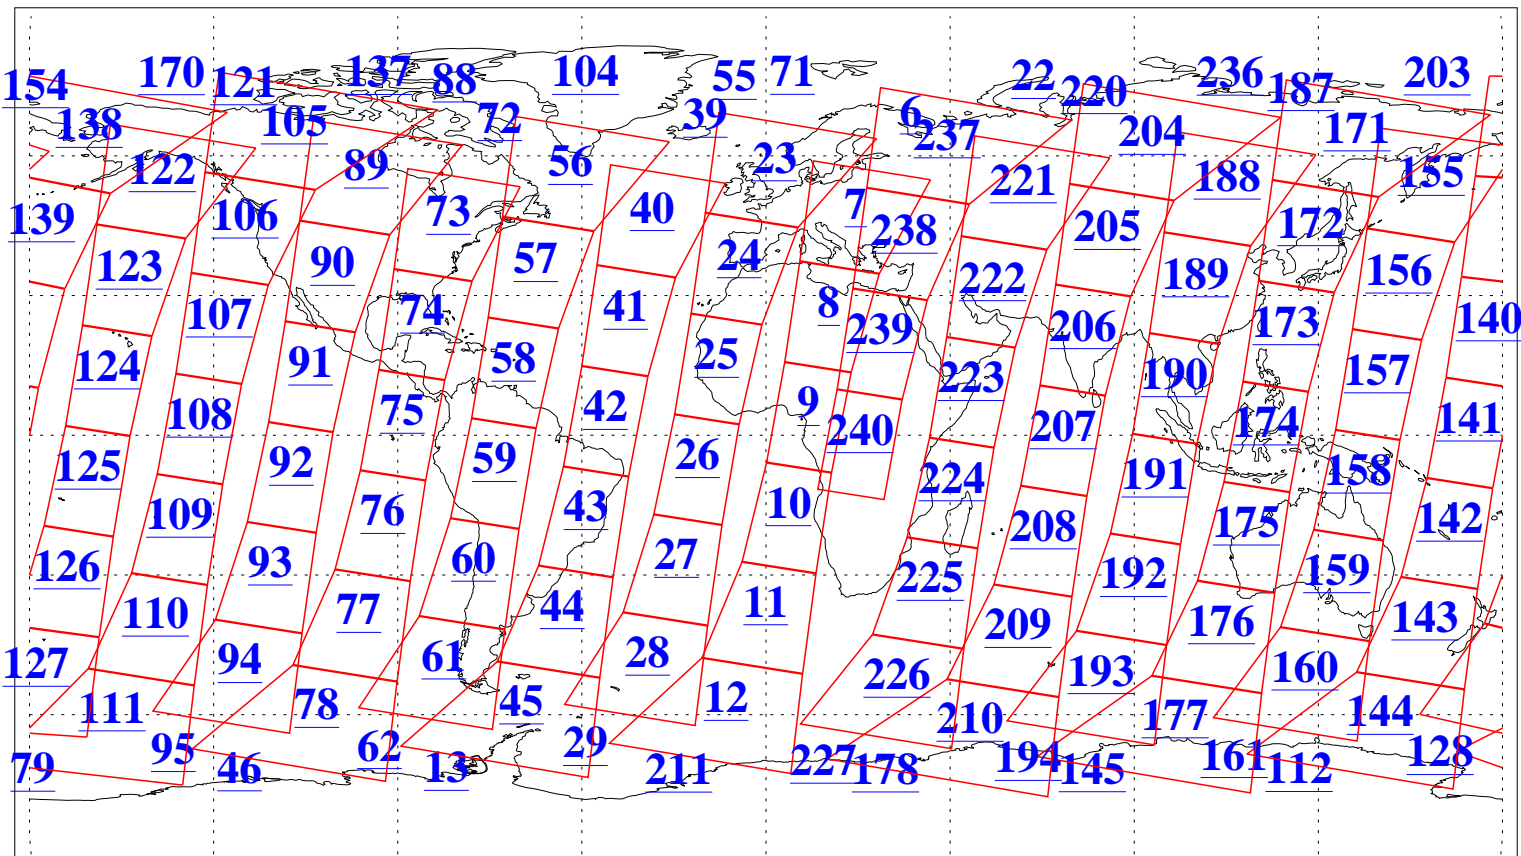

L1B Availability
AMSU Granules: 240
HSB Granules: 0
AIRS Granules: 240

18 Dec 2010
DoY 352
Aqua Day 3150
Granules: 1 to 120

Granules: 121 to 240

Legend: AMSU Available, HSB Available, AIRS Available

L1B Availability
AMSU Granules: 240
HSB Granules: 0
AIRS Granules: 240

18 Dec 2010
DoY 352
Aqua Day 3150
Ascending Granules

Descending Granules

Legend: AMSU Available, HSB Available, AIRS Available

L1B Availability
 AMSU Granules: 240
 HSB Granules: 0
 AIRS Granules: 240

18 Dec 2010
 DoY 352
 Aqua Day 3150

Northern Hemisphere Granules

Southern Hemisphere Granules

Legend: AMSU Available, HSB Available, AIRS Available