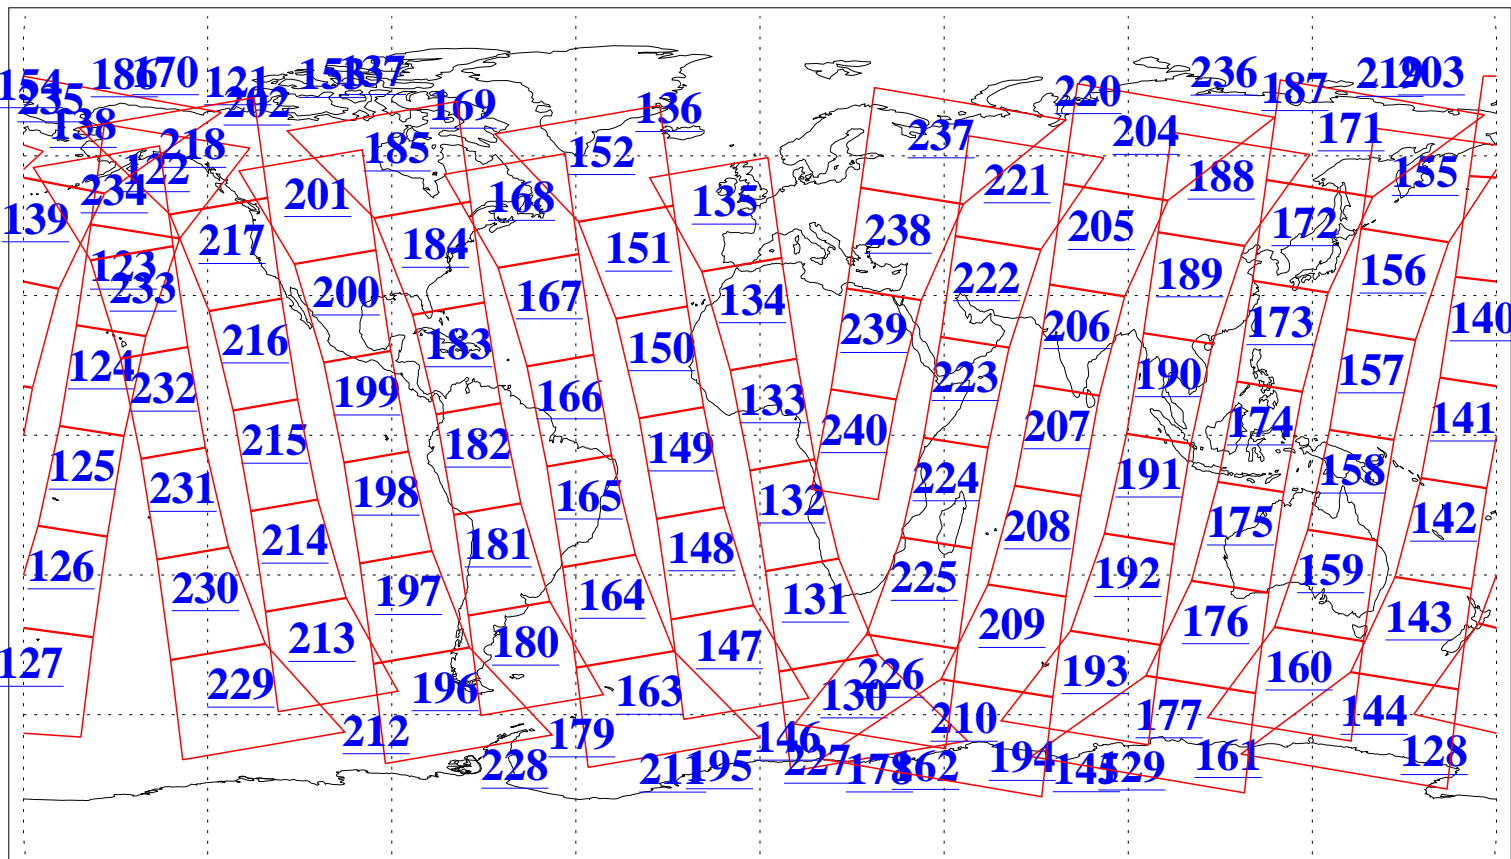

L1B Availability
AMSU Granules: 240
HSB Granules: 0
AIRS Granules: 240

18 Dec 2010
DoY 352
Aqua Day 3150
Granules: 1 to 120

Granules: 121 to 240

Legend: AMSU Available, HSB Available, AIRS Available

L1B Availability
AMSU Granules: 240
HSB Granules: 0
AIRS Granules: 240

18 Dec 2010
DoY 352
Aqua Day 3150
Ascending Granules

Descending Granules

Legend: AMSU Available, HSB Available, AIRS Available

L1B Availability
 AMSU Granules: 240
 HSB Granules: 0
 AIRS Granules: 240

18 Dec 2010
 DoY 352
 Aqua Day 3150

Northern Hemisphere Granules

Southern Hemisphere Granules

Legend: AMSU Available, HSB Available, AIRS Available