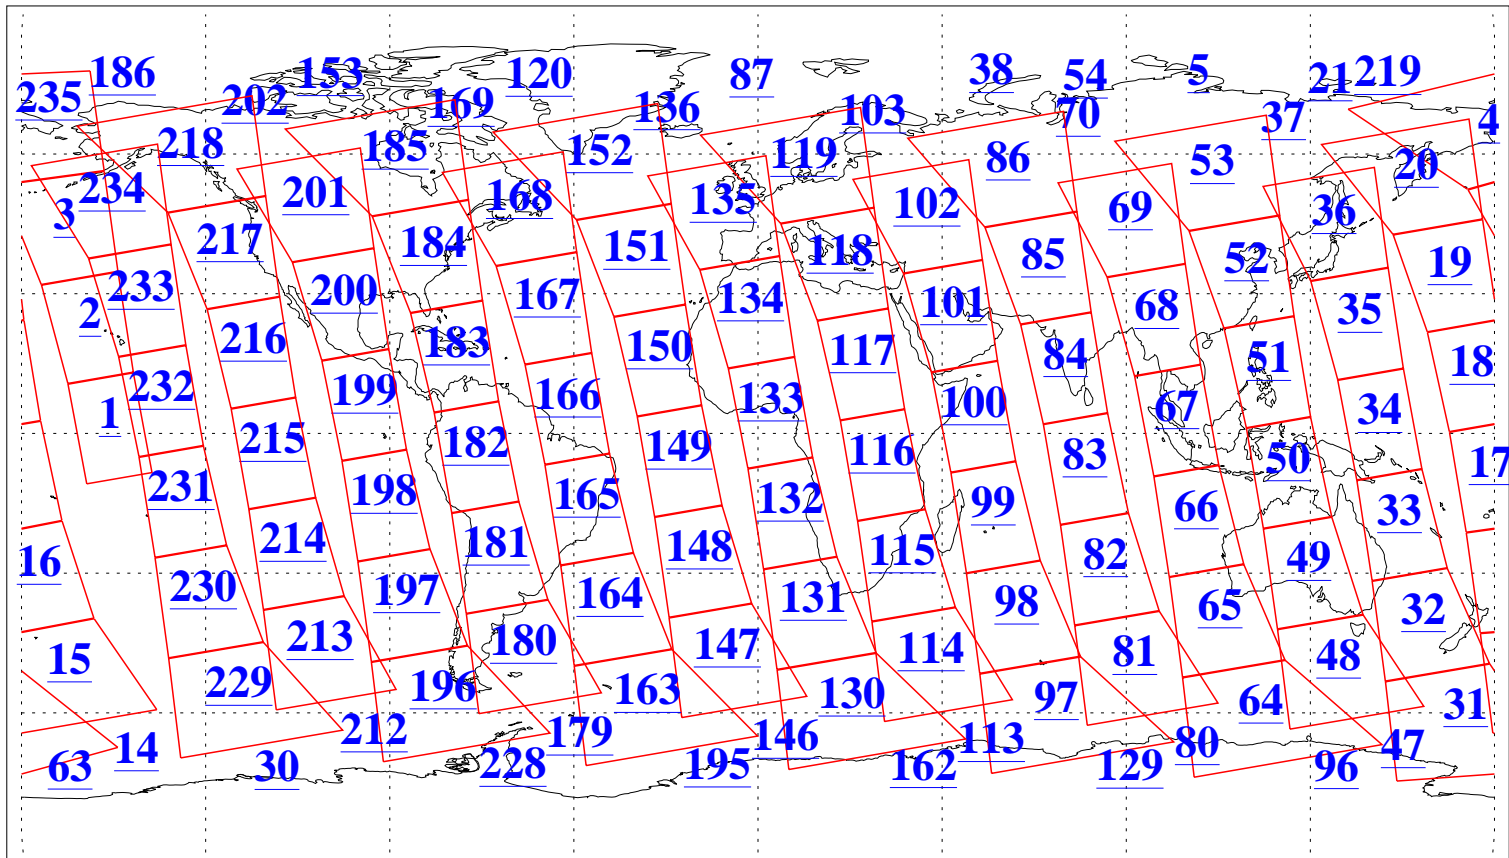

L1B Availability
AMSU Granules: 240
HSB Granules: 0
AIRS Granules: 240

18 Dec 2010
DoY 352
Aqua Day 3150
Granules: 1 to 120

Granules: 121 to 240

Legend: AMSU Available, HSB Available, AIRS Available

L1B Availability
AMSU Granules: 240
HSB Granules: 0
AIRS Granules: 240

18 Dec 2010
DoY 352
Aqua Day 3150
Ascending Granules

Descending Granules

Legend: AMSU Available, HSB Available, AIRS Available

L1B Availability
 AMSU Granules: 240
 HSB Granules: 0
 AIRS Granules: 240

18 Dec 2010
 DoY 352
 Aqua Day 3150

Northern Hemisphere Granules

Southern Hemisphere Granules

Legend: AMSU Available, HSB Available, AIRS Available