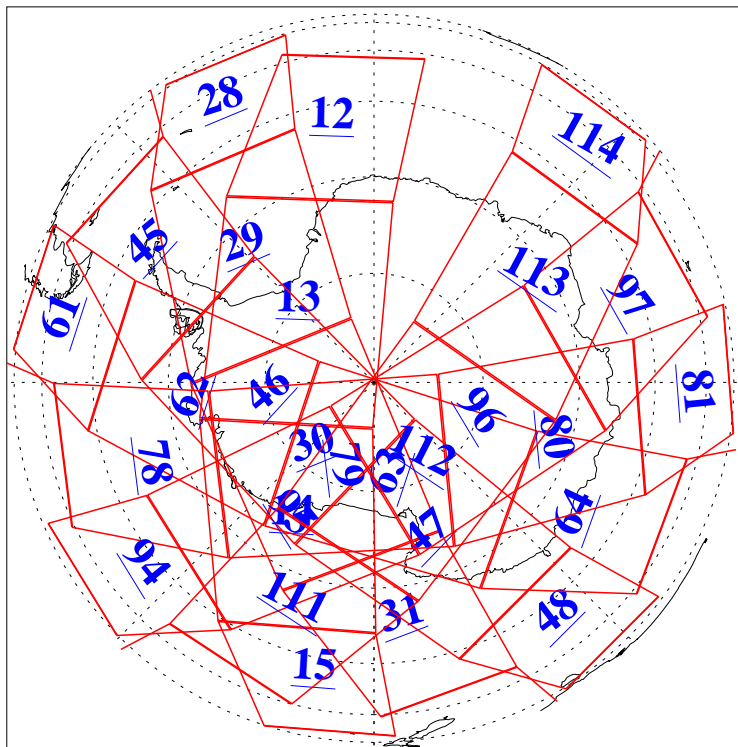

L1B Availability
AMSU Granules: 240
HSB Granules: 0
AIRS Granules: 240

18 Dec 2010
DoY 352
Aqua Day 3150
Granules: 1 to 120

Granules: 121 to 240

Legend: AMSU Available, HSB Available, AIRS Available

L1B Availability
AMSU Granules: 240
HSB Granules: 0
AIRS Granules: 240

18 Dec 2010
DoY 352
Aqua Day 3150
Ascending Granules

Descending Granules

Legend: AMSU Available, HSB Available, AIRS Available

L1B Availability
 AMSU Granules: 240
 HSB Granules: 0
 AIRS Granules: 240

18 Dec 2010
 DoY 352
 Aqua Day 3150

Northern Hemisphere Granules

Southern Hemisphere Granules

Legend: AMSU Available, HSB Available, AIRS Available