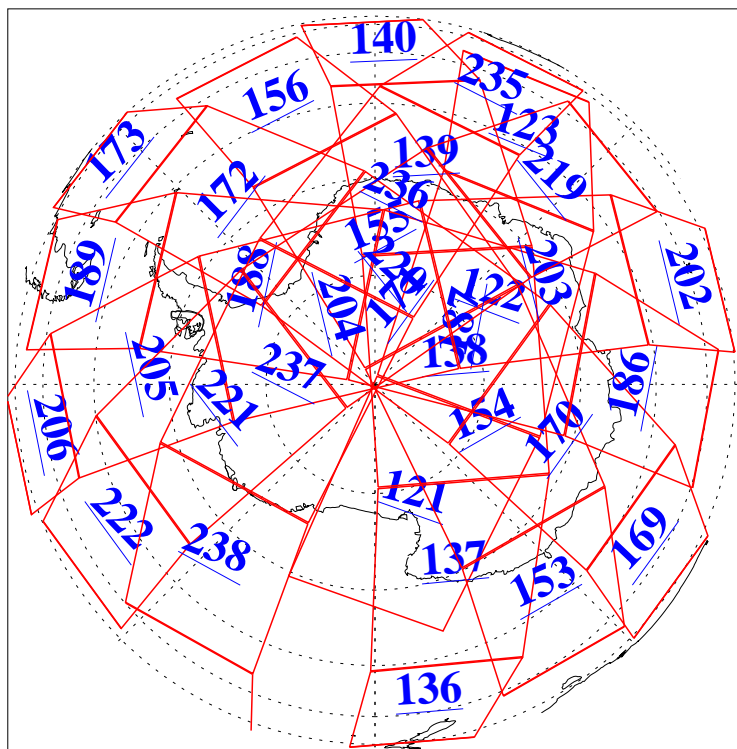

Legend: AMSU Available, HSB Available, AIRS Available