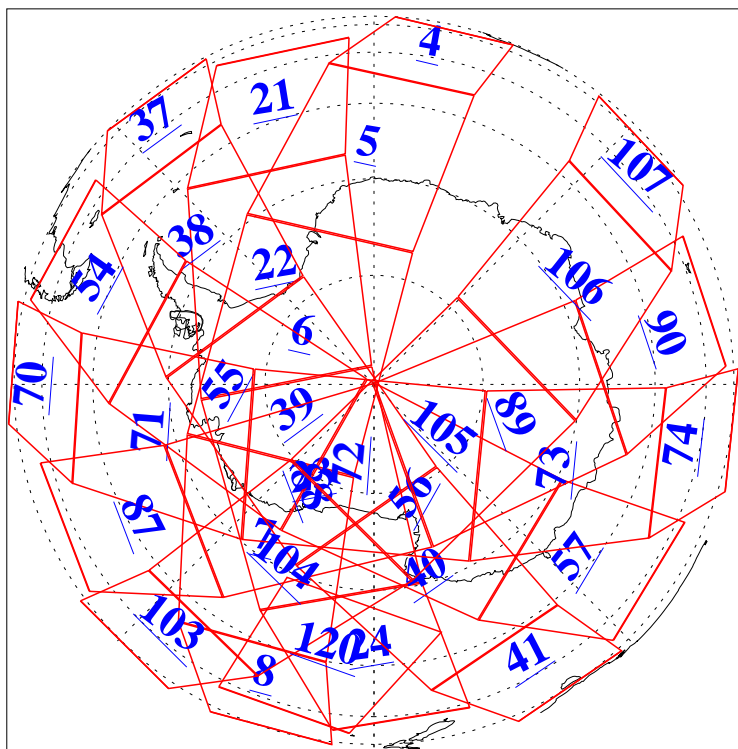

Legend: AMSU Available, HSB Available, AIRS Available