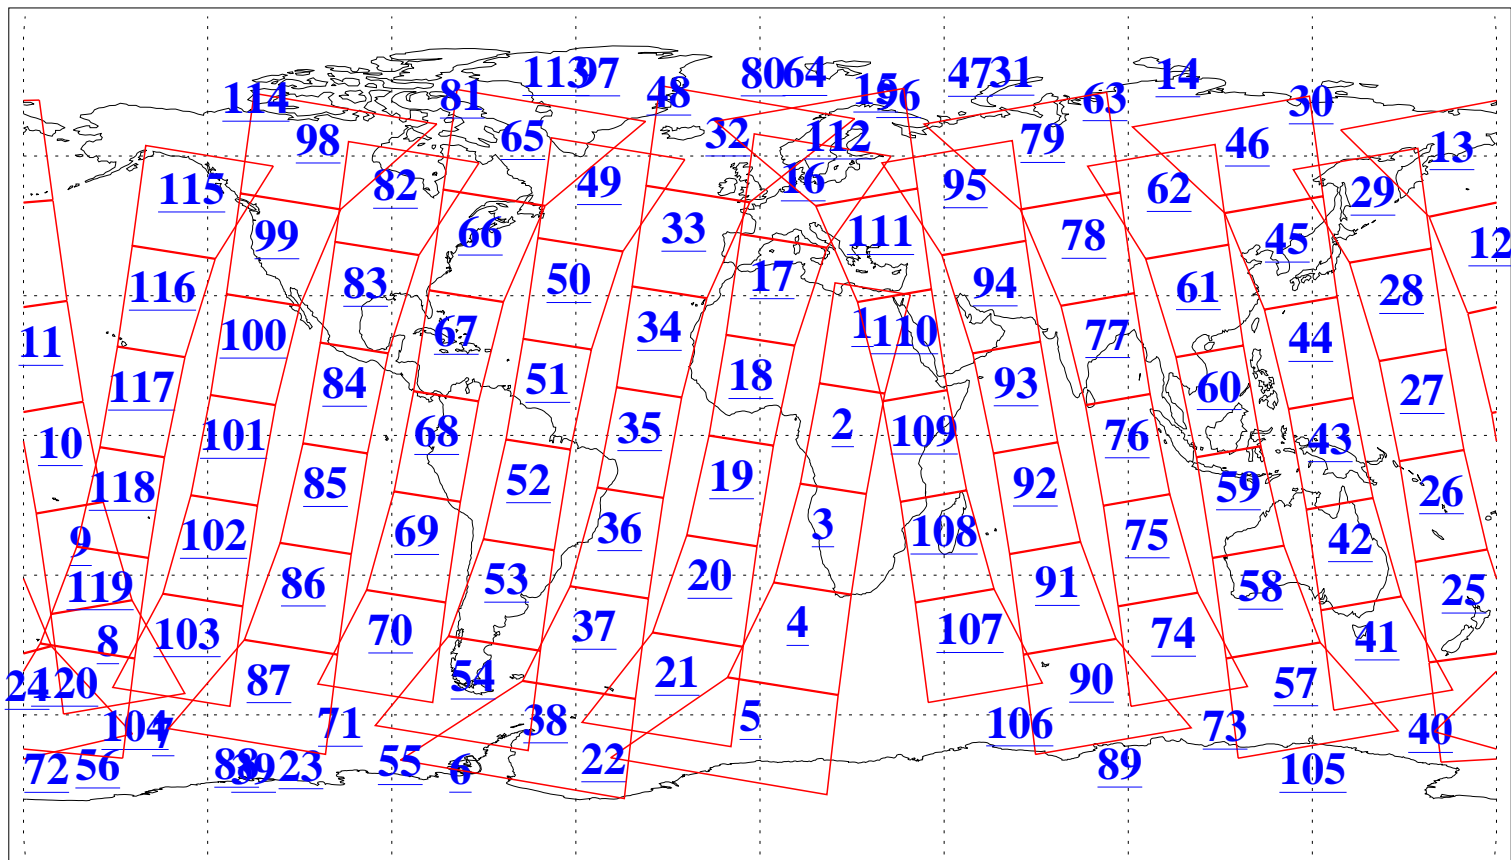

L1B Availability  
AMSU Granules: 240  
HSB Granules: 0  
AIRS Granules: 240

17 Dec 2010  
DoY 351  
Aqua Day 3149  
Granules: 1 to 120

Granules: 121 to 240

Legend: AMSU Available, HSB Available, AIRS Available

L1B Availability  
AMSU Granules: 240  
HSB Granules: 0  
AIRS Granules: 240

17 Dec 2010  
DoY 351  
Aqua Day 3149

Ascending Granules

Descending Granules

Legend: AMSU Available, HSB Available, AIRS Available