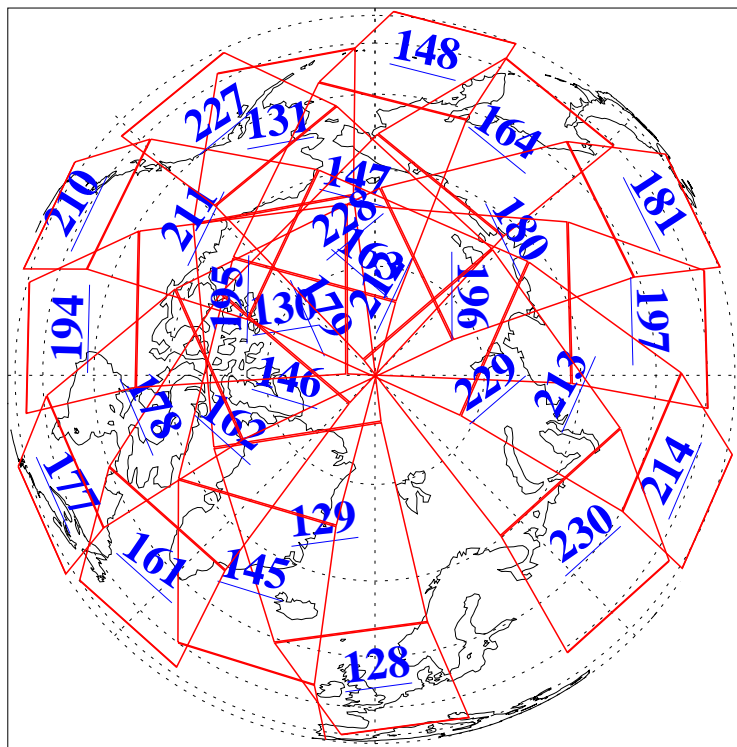

L1B Availability  
AMSU Granules: 240  
HSB Granules: 0  
AIRS Granules: 240

17 Dec 2010  
DoY 351  
Aqua Day 3149  
Granules: 1 to 120

Granules: 121 to 240

Legend: AMSU Available, HSB Available, AIRS Available

L1B Availability  
AMSU Granules: 240  
HSB Granules: 0  
AIRS Granules: 240

17 Dec 2010  
DoY 351  
Aqua Day 3149

Ascending Granules

Descending Granules

Legend: AMSU Available, HSB Available, AIRS Available

### Northern Hemisphere Granules