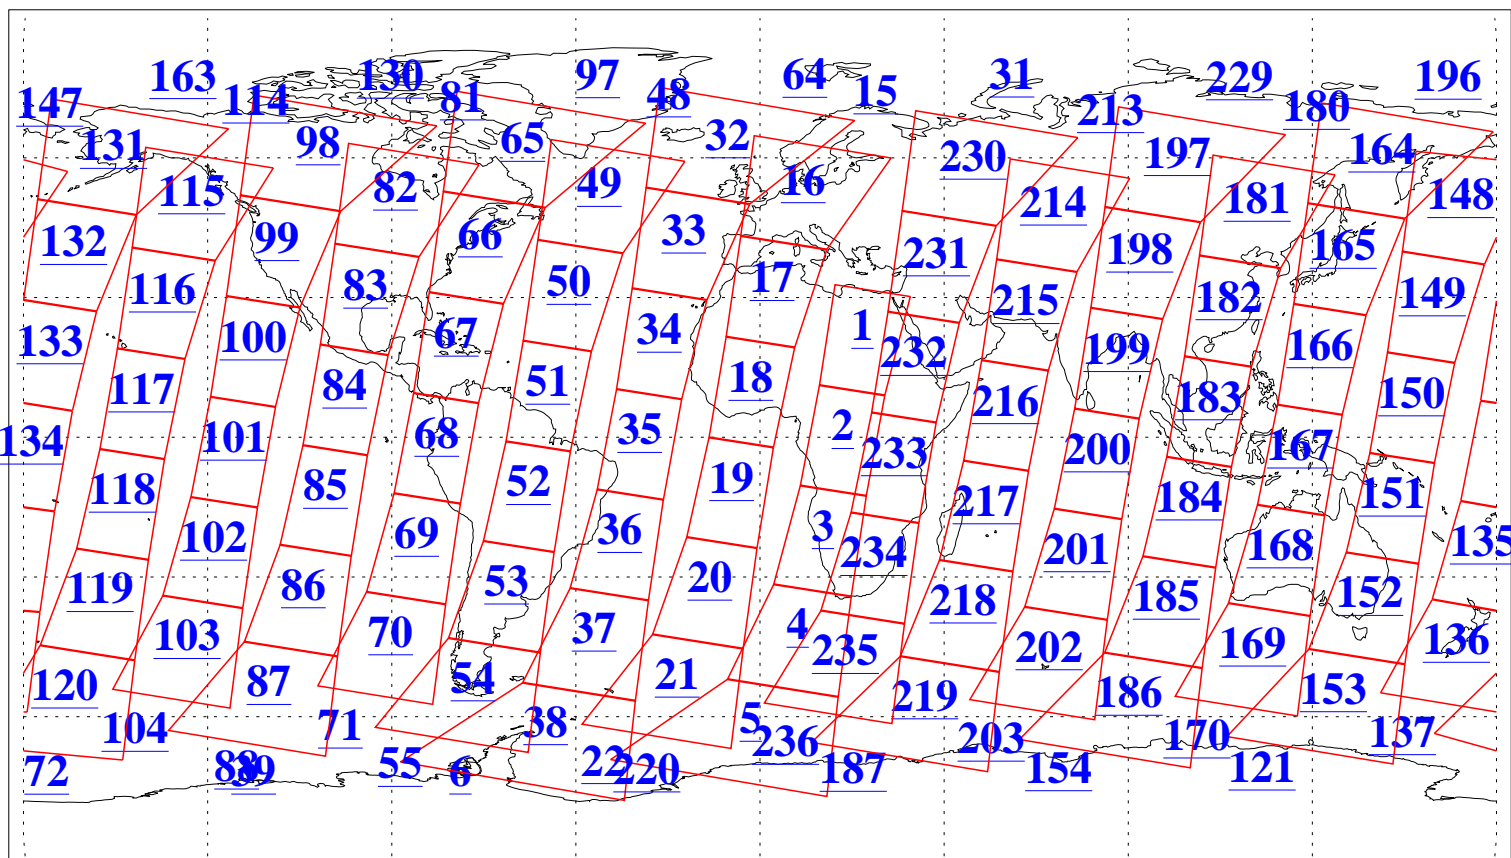

L1B Availability  
AMSU Granules: 240  
HSB Granules: 0  
AIRS Granules: 240

17 Dec 2010  
DoY 351  
Aqua Day 3149  
Granules: 1 to 120

Granules: 121 to 240

Legend: AMSU Available, HSB Available, AIRS Available

L1B Availability  
AMSU Granules: 240  
HSB Granules: 0  
AIRS Granules: 240

17 Dec 2010  
DoY 351  
Aqua Day 3149

Ascending Granules

Descending Granules

Legend: AMSU Available, HSB Available, AIRS Available