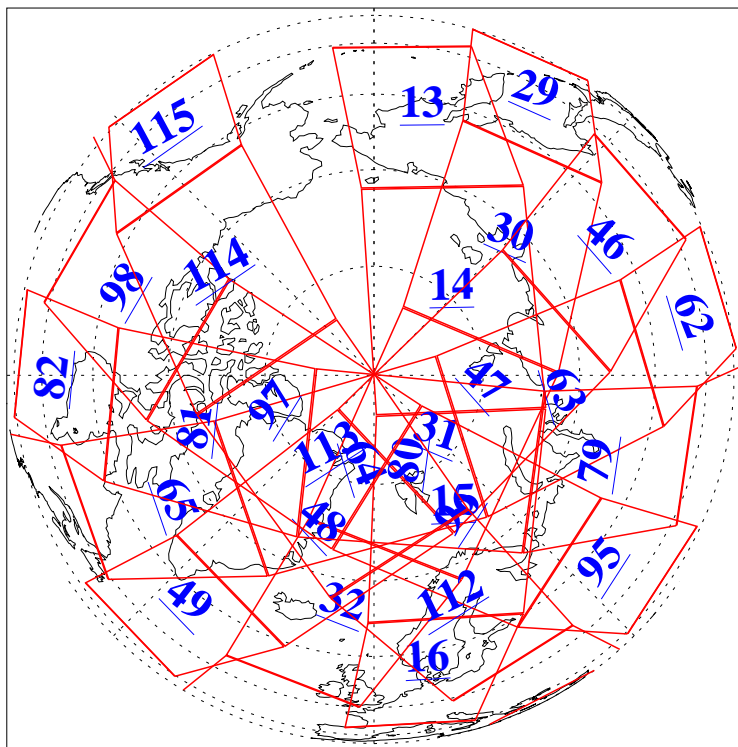

L1B Availability  
AMSU Granules: 240  
HSB Granules: 0  
AIRS Granules: 240

17 Dec 2010  
DoY 351  
Aqua Day 3149  
Granules: 1 to 120

Granules: 121 to 240

Legend: AMSU Available, HSB Available, AIRS Available

L1B Availability  
AMSU Granules: 240  
HSB Granules: 0  
AIRS Granules: 240

17 Dec 2010  
DoY 351  
Aqua Day 3149

Ascending Granules

Descending Granules

Legend: AMSU Available, HSB Available, AIRS Available

### Northern Hemisphere Granules