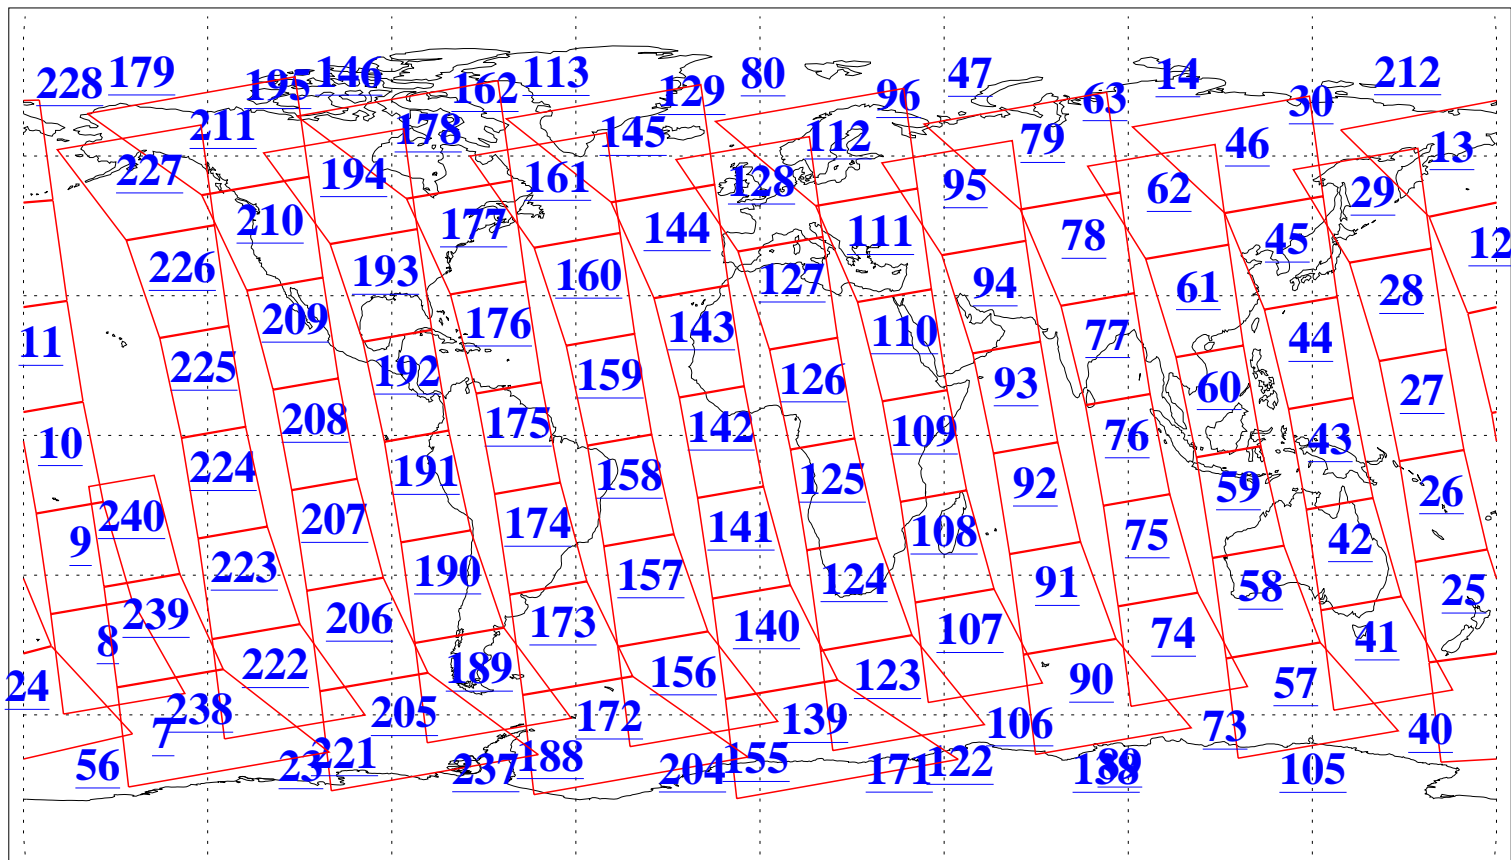

L1B Availability  
AMSU Granules: 240  
HSB Granules: 0  
AIRS Granules: 240

17 Dec 2010  
DoY 351  
Aqua Day 3149  
Granules: 1 to 120

Granules: 121 to 240

Legend: AMSU Available, HSB Available, AIRS Available

L1B Availability  
AMSU Granules: 240  
HSB Granules: 0  
AIRS Granules: 240

17 Dec 2010  
DoY 351  
Aqua Day 3149

Ascending Granules

Descending Granules

Legend: AMSU Available, HSB Available, AIRS Available