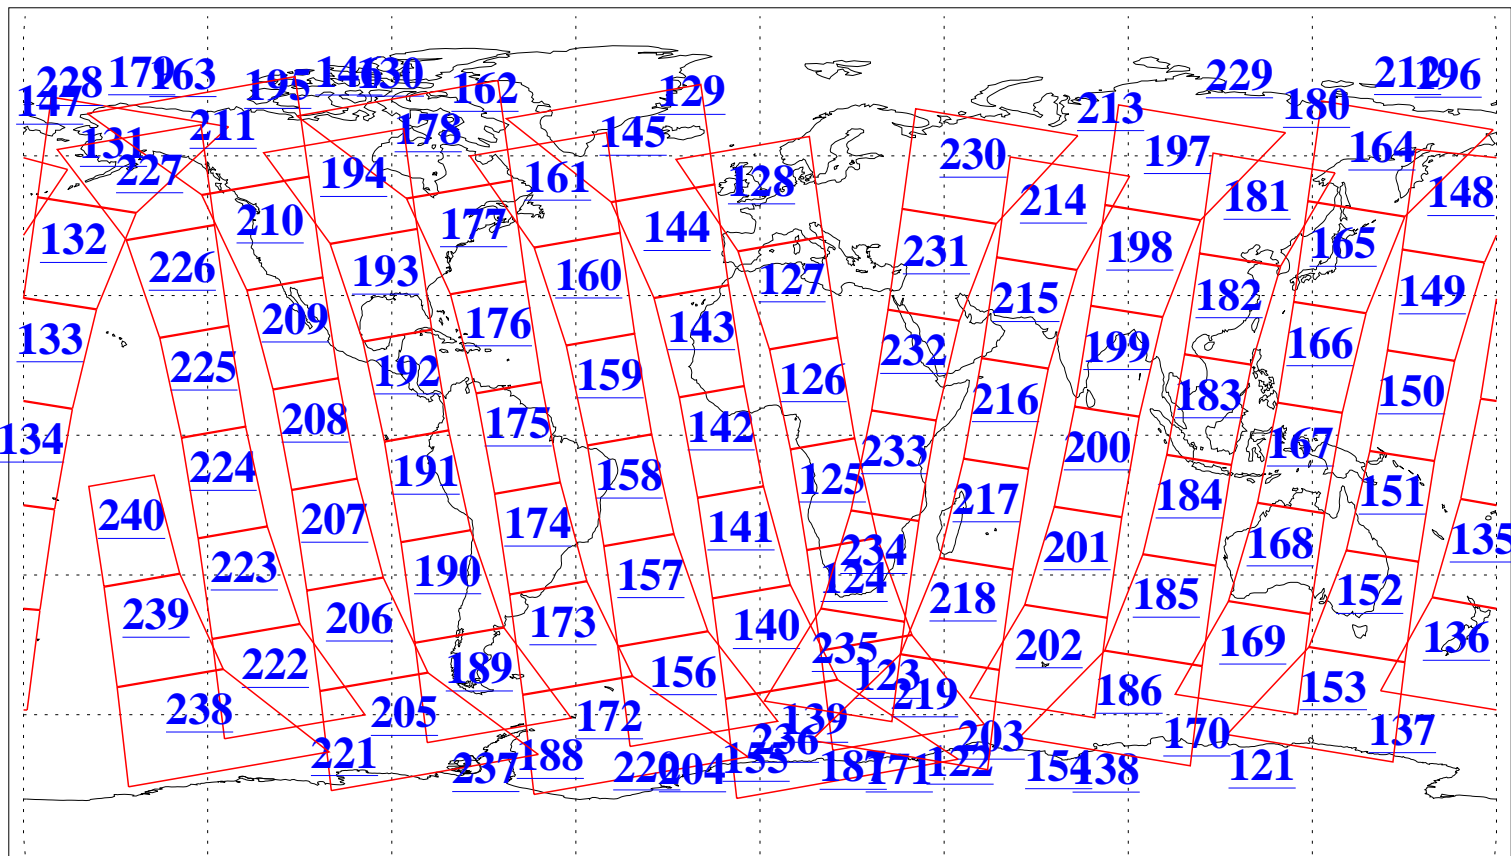

L1B Availability  
AMSU Granules: 240  
HSB Granules: 0  
AIRS Granules: 240

17 Dec 2010  
DoY 351  
Aqua Day 3149  
Granules: 1 to 120

Granules: 121 to 240

Legend: AMSU Available, HSB Available, AIRS Available

L1B Availability  
AMSU Granules: 240  
HSB Granules: 0  
AIRS Granules: 240

17 Dec 2010  
DoY 351  
Aqua Day 3149

Ascending Granules

Descending Granules

Legend: AMSU Available, HSB Available, AIRS Available