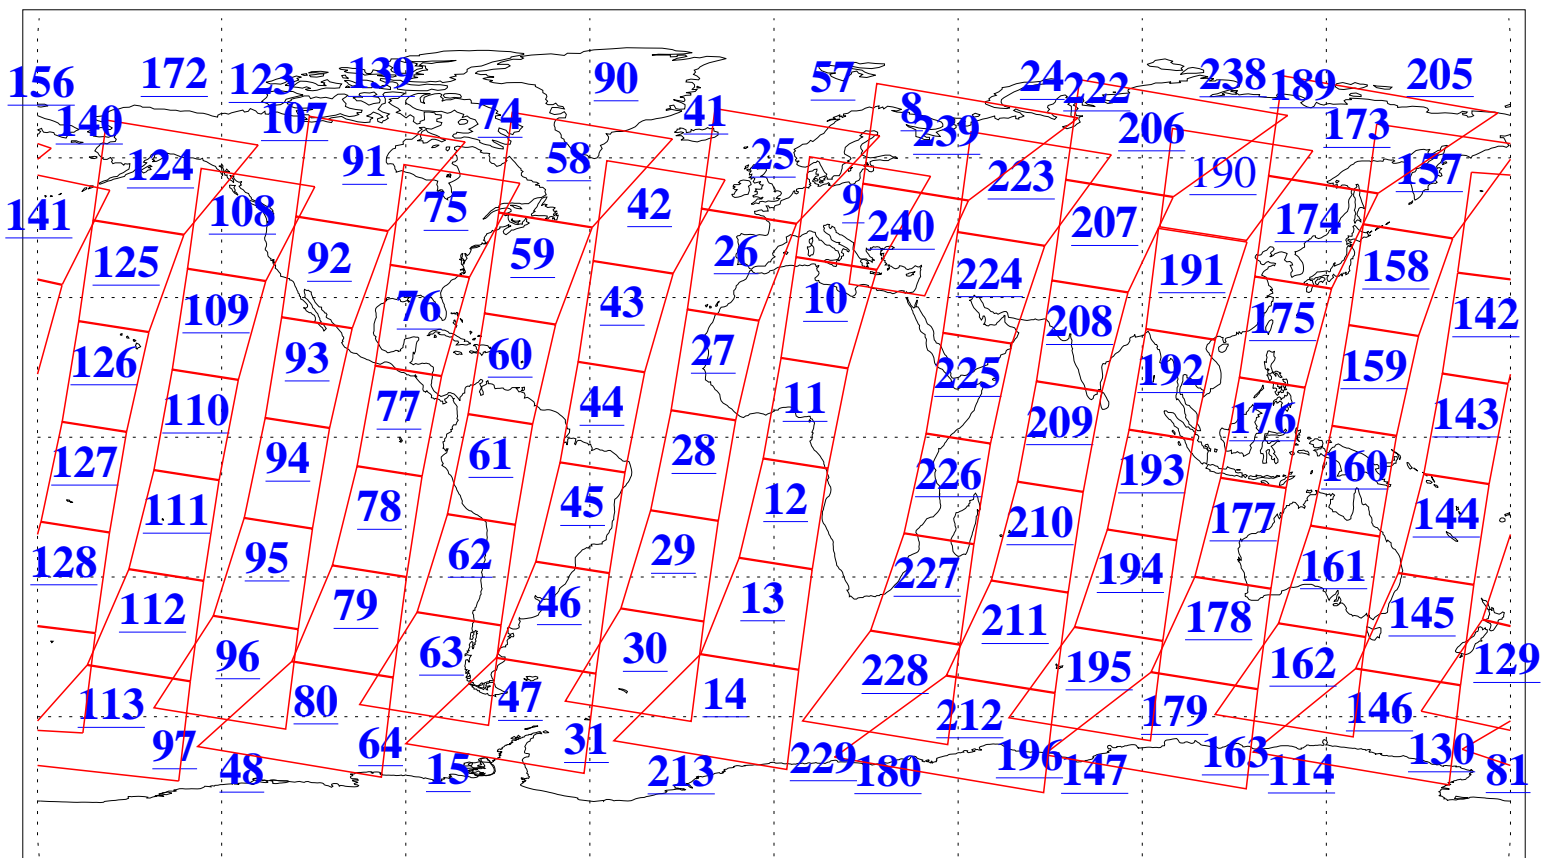

L1B Availability
AMSU Granules: 240
HSB Granules: 0
AIRS Granules: 239

16 Dec 2010
DoY 350
Aqua Day 3148
Granules: 1 to 120

Granules: 121 to 240

Legend: AMSU Available, *HSB Available*, *AIRS Available*

L1B Availability
AMSU Granules: 240
HSB Granules: 0
AIRS Granules: 239

16 Dec 2010
DoY 350
Aqua Day 3148
Ascending Granules

Descending Granules

Legend: AMSU Available, HSB Available, AIRS Available

L1B Availability
 AMSU Granules: 240
 HSB Granules: 0
 AIRS Granules: 239

16 Dec 2010
 DoY 350
 Aqua Day 3148

Northern Hemisphere Granules

Southern Hemisphere Granules

Legend: AMSU Available, HSB Available, AIRS Available