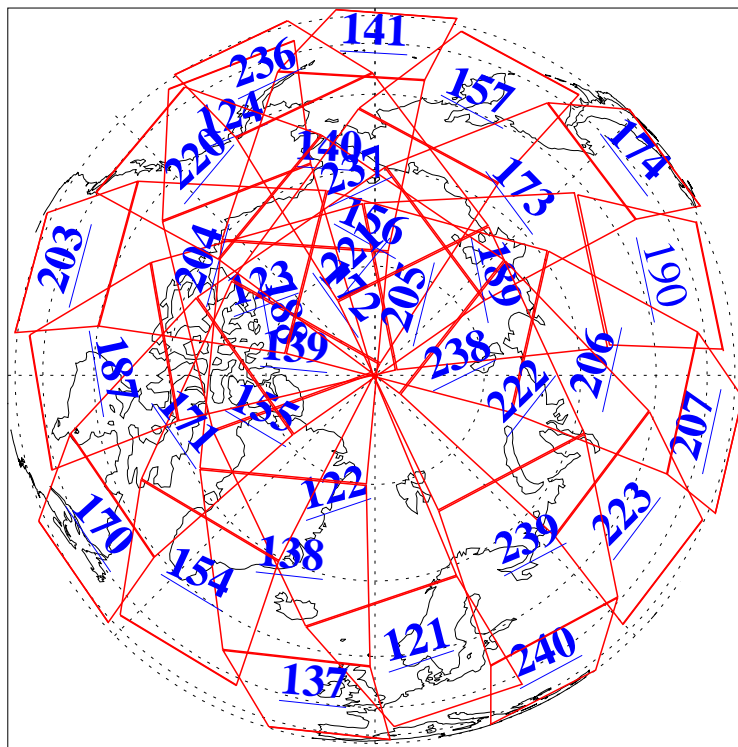

16 Dec 2010
DoY 350
Aqua Day 3148
Ascending Granules

Descending Granules

Legend: AMSU Available, HSB Available, AIRS Available

L1B Availability
 AMSU Granules: 240
 HSB Granules: 0
 AIRS Granules: 239

16 Dec 2010
 DoY 350
 Aqua Day 3148

Northern Hemisphere Granules

Southern Hemisphere Granules

Legend: AMSU Available, HSB Available, AIRS Available