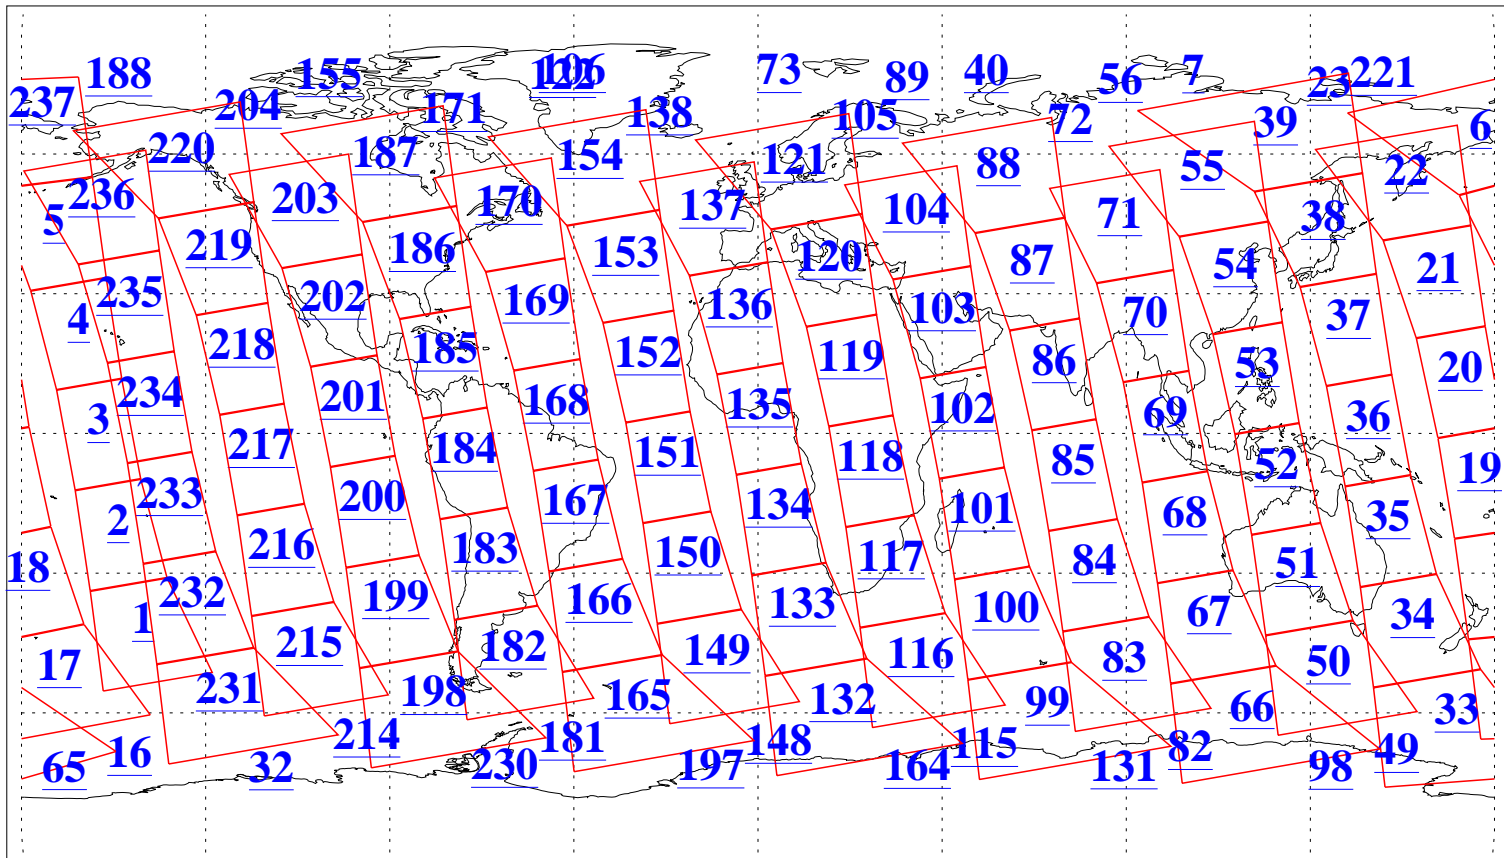

L1B Availability
AMSU Granules: 240
HSB Granules: 0
AIRS Granules: 239

16 Dec 2010
DoY 350
Aqua Day 3148
Granules: 1 to 120

Granules: 121 to 240

Legend: AMSU Available, *HSB Available*, *AIRS Available*

L1B Availability
AMSU Granules: 240
HSB Granules: 0
AIRS Granules: 239

16 Dec 2010
DoY 350
Aqua Day 3148
Ascending Granules

Descending Granules

Legend: AMSU Available, HSB Available, AIRS Available

L1B Availability
 AMSU Granules: 240
 HSB Granules: 0
 AIRS Granules: 239

16 Dec 2010
 DoY 350
 Aqua Day 3148

Northern Hemisphere Granules

Southern Hemisphere Granules

Legend: AMSU Available, HSB Available, AIRS Available