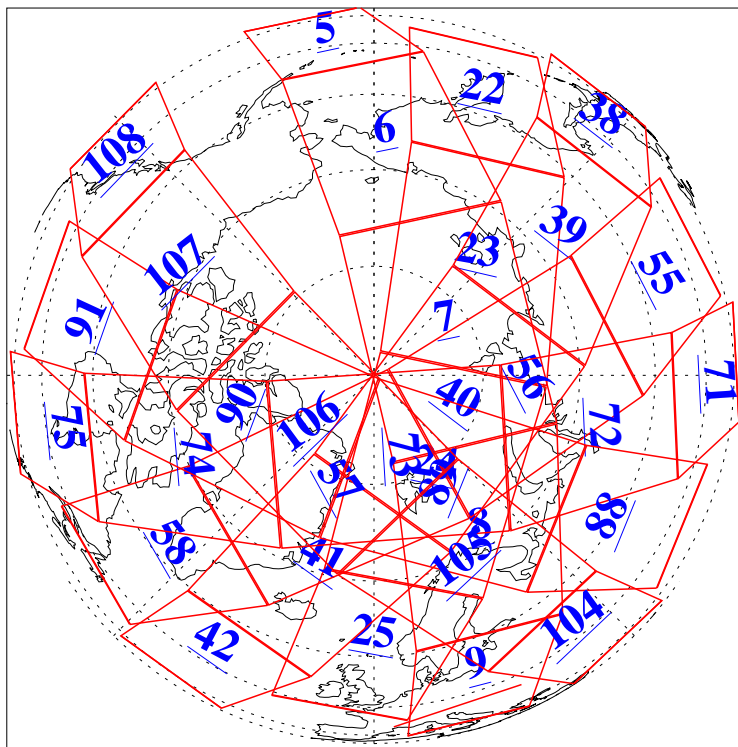

L1B Availability
AMSU Granules: 240
HSB Granules: 0
AIRS Granules: 239

16 Dec 2010
DoY 350
Aqua Day 3148
Granules: 1 to 120

Granules: 121 to 240

Legend: AMSU Available, *HSB Available*, *AIRS Available*

L1B Availability
AMSU Granules: 240
HSB Granules: 0
AIRS Granules: 239

16 Dec 2010
DoY 350
Aqua Day 3148
Ascending Granules

Descending Granules

Legend: AMSU Available, HSB Available, AIRS Available

L1B Availability
 AMSU Granules: 240
 HSB Granules: 0
 AIRS Granules: 239

16 Dec 2010
 DoY 350
 Aqua Day 3148

Northern Hemisphere Granules

Southern Hemisphere Granules

Legend: AMSU Available, HSB Available, AIRS Available