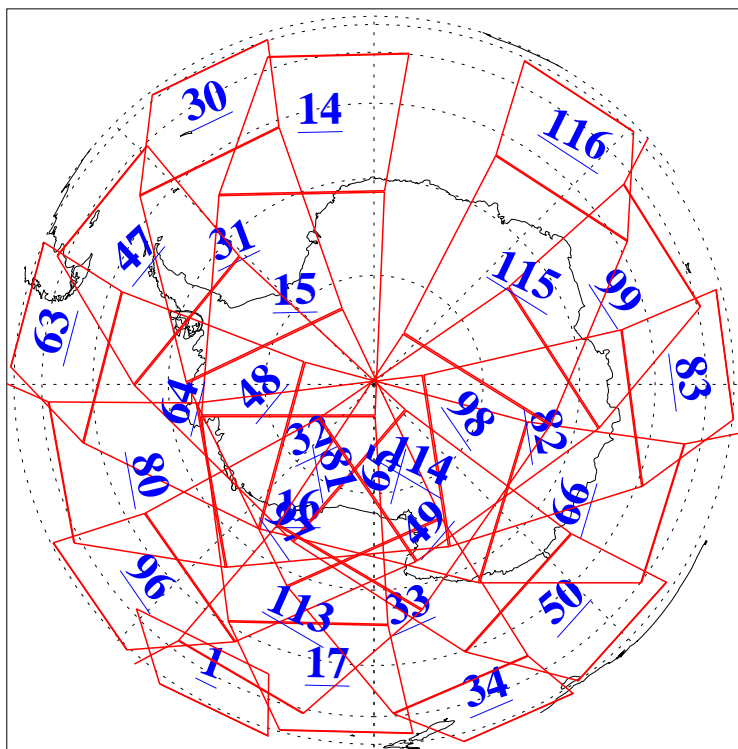

L1B Availability
AMSU Granules: 240
HSB Granules: 0
AIRS Granules: 239

16 Dec 2010
DoY 350
Aqua Day 3148
Granules: 1 to 120

Granules: 121 to 240

Legend: AMSU Available, *HSB Available*, *AIRS Available*

L1B Availability
AMSU Granules: 240
HSB Granules: 0
AIRS Granules: 239

16 Dec 2010
DoY 350
Aqua Day 3148
Ascending Granules

Descending Granules

Legend: AMSU Available, HSB Available, AIRS Available

L1B Availability
 AMSU Granules: 240
 HSB Granules: 0
 AIRS Granules: 239

16 Dec 2010
 DoY 350
 Aqua Day 3148

Northern Hemisphere Granules

Southern Hemisphere Granules

Legend: AMSU Available, HSB Available, AIRS Available