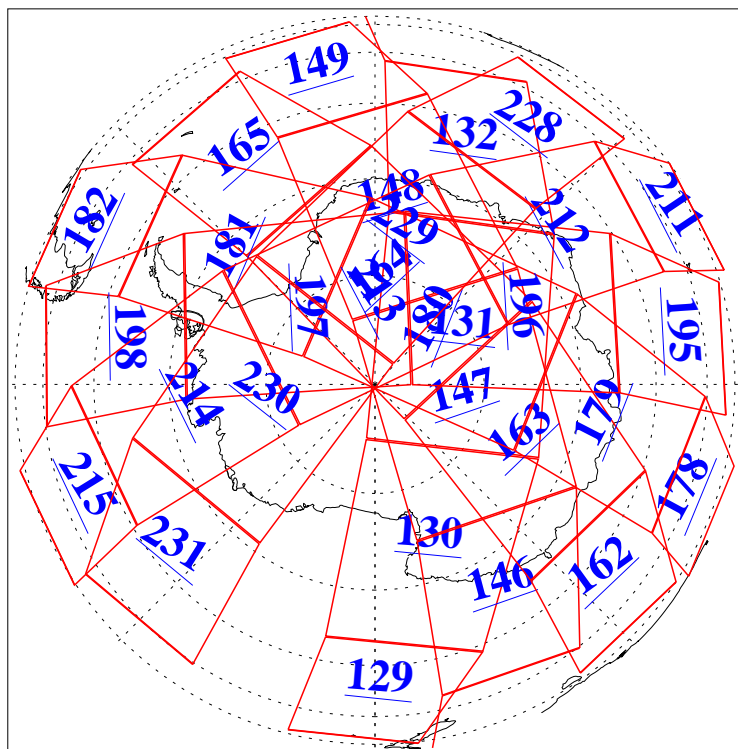

L1B Availability
AMSU Granules: 240
HSB Granules: 0
AIRS Granules: 239

16 Dec 2010
DoY 350
Aqua Day 3148
Granules: 1 to 120

Granules: 121 to 240

Legend: AMSU Available, *HSB Available*, *AIRS Available*

L1B Availability
AMSU Granules: 240
HSB Granules: 0
AIRS Granules: 239

16 Dec 2010
DoY 350
Aqua Day 3148
Ascending Granules

Descending Granules

Legend: AMSU Available, HSB Available, AIRS Available

L1B Availability
 AMSU Granules: 240
 HSB Granules: 0
 AIRS Granules: 239

16 Dec 2010
 DoY 350
 Aqua Day 3148

Northern Hemisphere Granules

Southern Hemisphere Granules

Legend: AMSU Available, HSB Available, AIRS Available