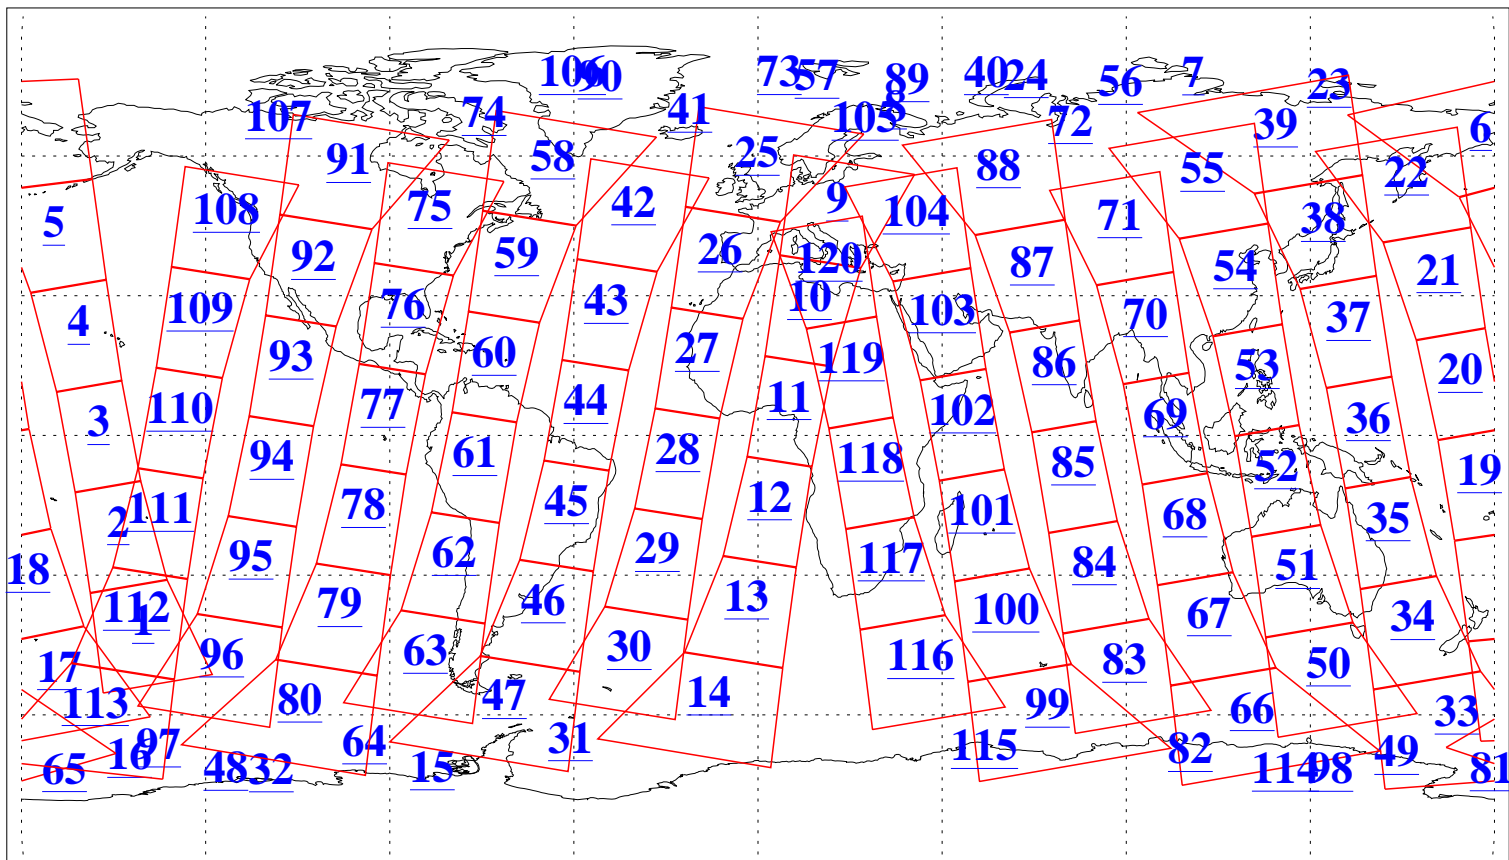

L1B Availability
AMSU Granules: 240
HSB Granules: 0
AIRS Granules: 239

16 Dec 2010
DoY 350
Aqua Day 3148
Granules: 1 to 120

Granules: 121 to 240

Legend: AMSU Available, *HSB Available*, *AIRS Available*

L1B Availability
AMSU Granules: 240
HSB Granules: 0
AIRS Granules: 239

16 Dec 2010
DoY 350
Aqua Day 3148
Ascending Granules

Descending Granules

Legend: AMSU Available, HSB Available, AIRS Available

L1B Availability
 AMSU Granules: 240
 HSB Granules: 0
 AIRS Granules: 239

16 Dec 2010
 DoY 350
 Aqua Day 3148

Northern Hemisphere Granules

Southern Hemisphere Granules

Legend: AMSU Available, HSB Available, AIRS Available