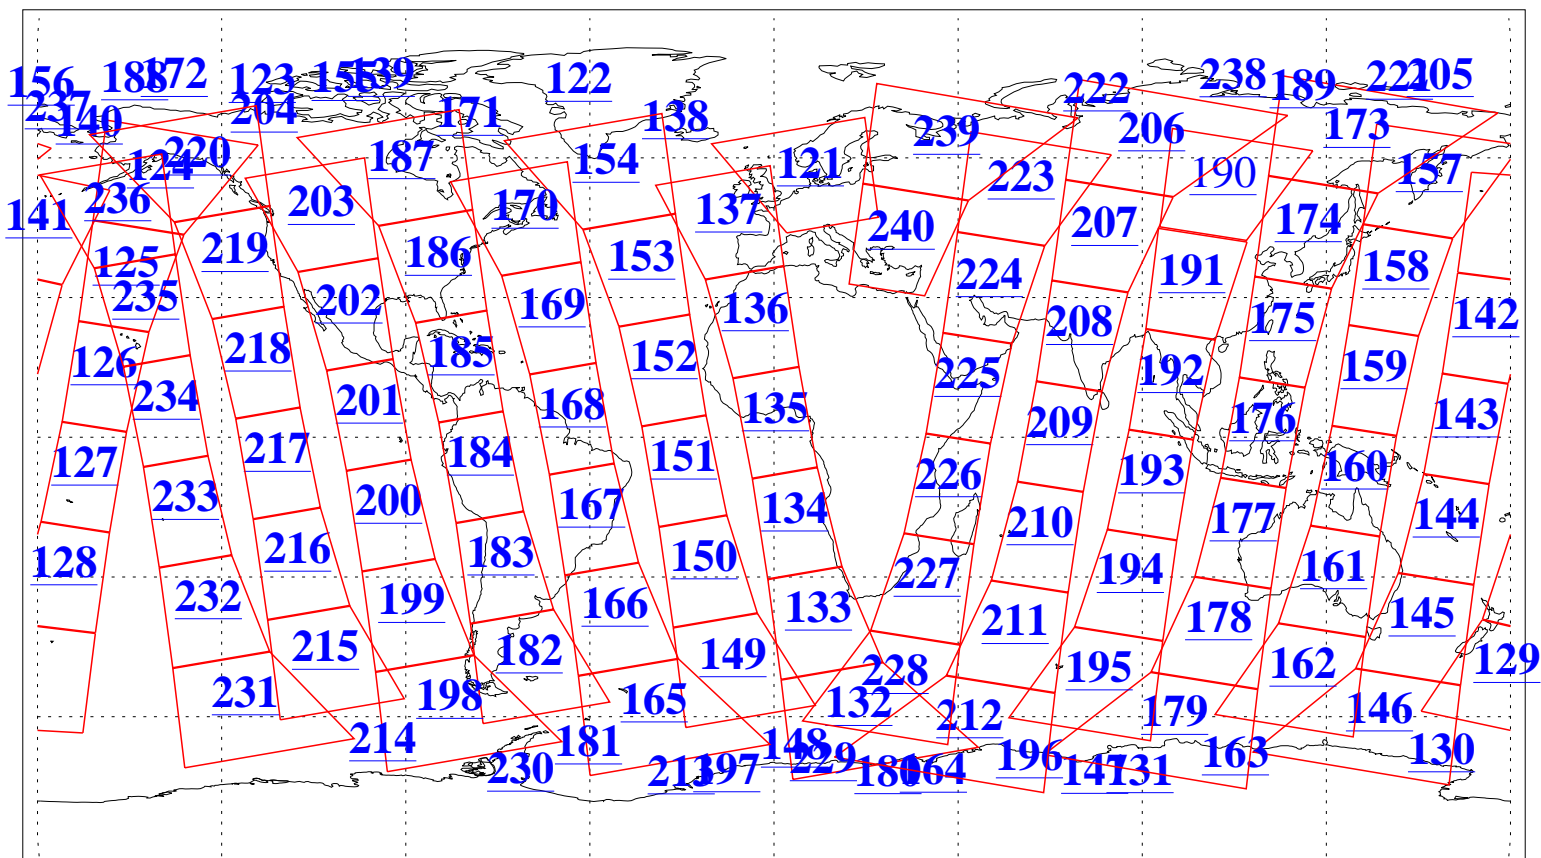

L1B Availability
AMSU Granules: 240
HSB Granules: 0
AIRS Granules: 239

16 Dec 2010
DoY 350
Aqua Day 3148
Granules: 1 to 120

Granules: 121 to 240

Legend: AMSU Available, *HSB Available*, *AIRS Available*

L1B Availability
AMSU Granules: 240
HSB Granules: 0
AIRS Granules: 239

16 Dec 2010
DoY 350
Aqua Day 3148
Ascending Granules

Descending Granules

Legend: AMSU Available, HSB Available, AIRS Available

L1B Availability
 AMSU Granules: 240
 HSB Granules: 0
 AIRS Granules: 239

16 Dec 2010
 DoY 350
 Aqua Day 3148