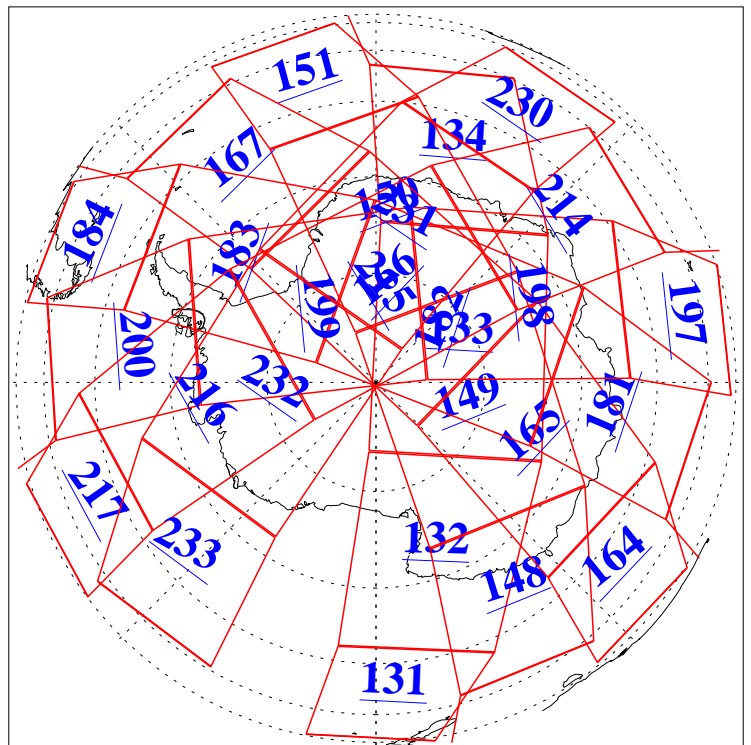

14 Dec 2010
DoY 348
Aqua Day 3146
Ascending Granules

Descending Granules

Legend: AMSU Available, HSB Available, AIRS Available

L1B Availability
AMSU Granules: 240
HSB Granules: 0
AIRS Granules: 240

14 Dec 2010
DoY 348
Aqua Day 3146

Northern Hemisphere Granules

Southern Hemisphere Granules

Legend: AMSU Available, HSB Available, AIRS Available