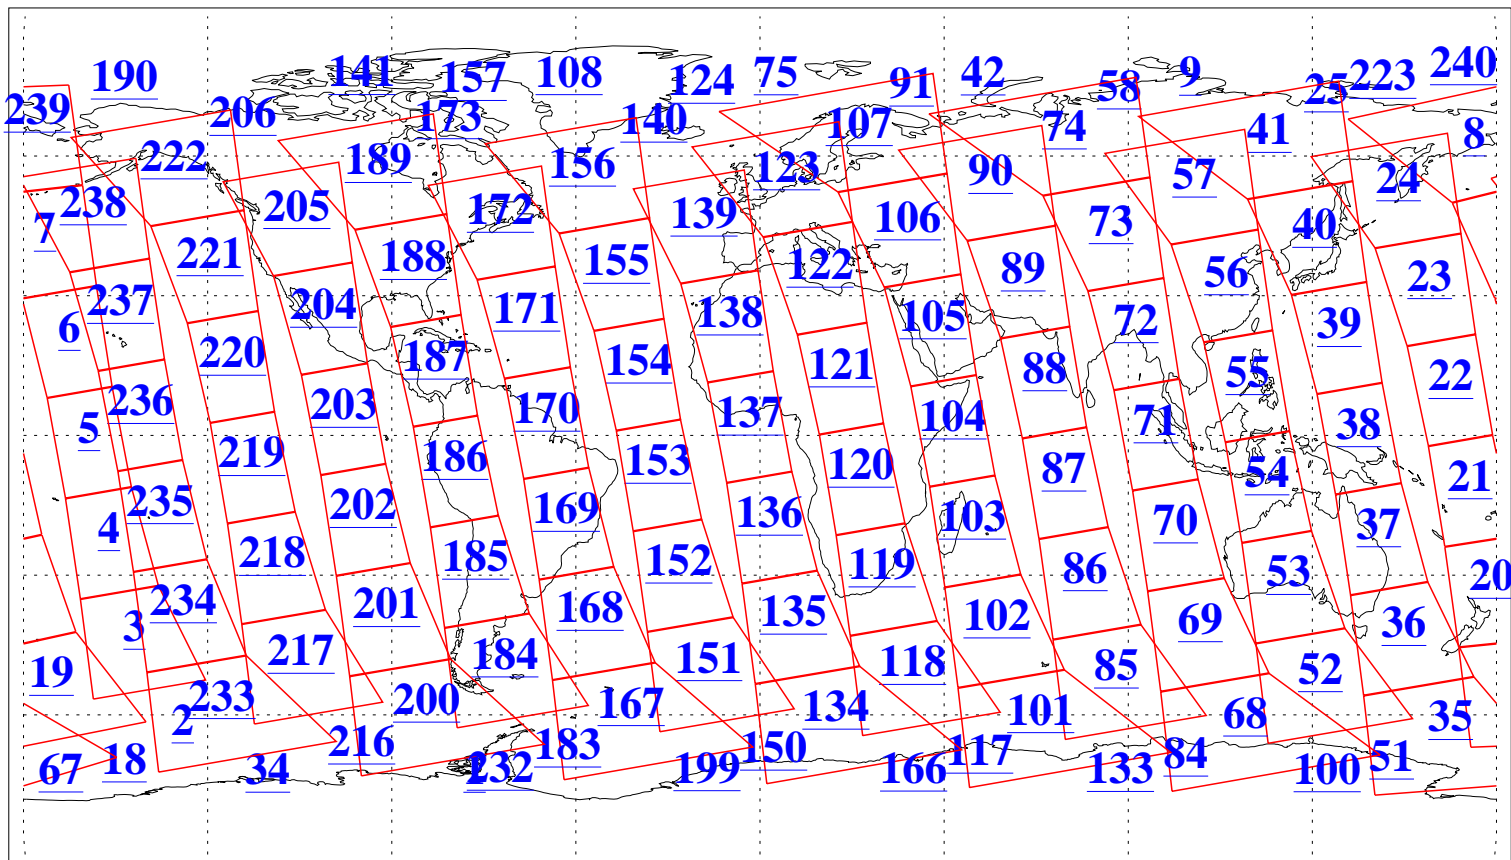

L1B Availability
AMSU Granules: 240
HSB Granules: 0
AIRS Granules: 240

14 Dec 2010
DoY 348
Aqua Day 3146
Granules: 1 to 120

Granules: 121 to 240

Legend: AMSU Available, HSB Available, AIRS Available

L1B Availability
AMSU Granules: 240
HSB Granules: 0
AIRS Granules: 240

14 Dec 2010
DoY 348
Aqua Day 3146
Ascending Granules

Descending Granules

Legend: AMSU Available, HSB Available, AIRS Available

L1B Availability
AMSU Granules: 240
HSB Granules: 0
AIRS Granules: 240

14 Dec 2010
DoY 348
Aqua Day 3146

Northern Hemisphere Granules

Southern Hemisphere Granules

Legend: AMSU Available, HSB Available, AIRS Available