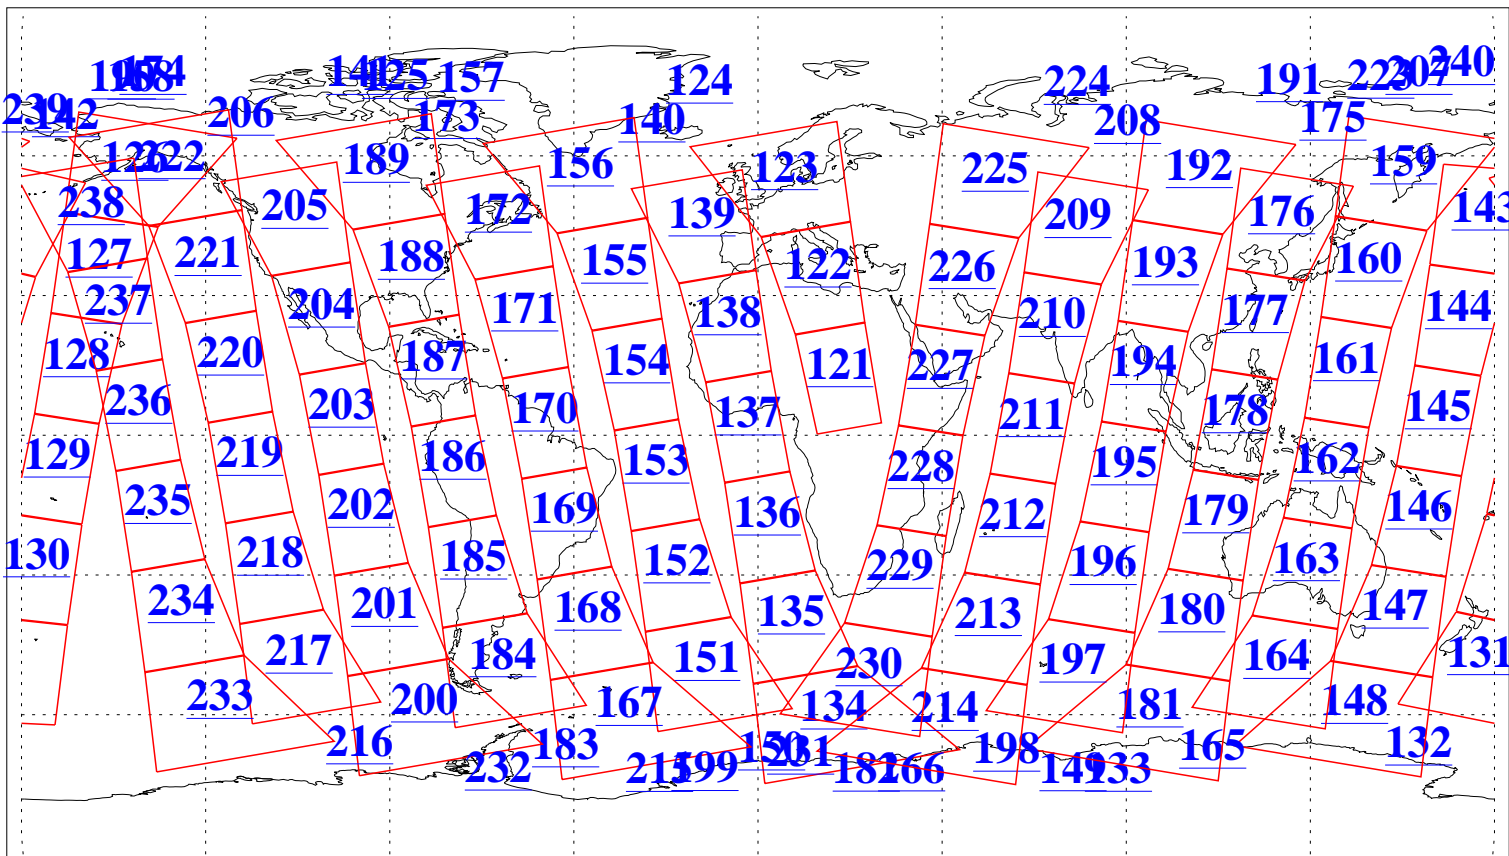

L1B Availability
AMSU Granules: 240
HSB Granules: 0
AIRS Granules: 240

14 Dec 2010
DoY 348
Aqua Day 3146
Granules: 1 to 120

Granules: 121 to 240

Legend: AMSU Available, HSB Available, AIRS Available

L1B Availability
AMSU Granules: 240
HSB Granules: 0
AIRS Granules: 240

14 Dec 2010
DoY 348
Aqua Day 3146
Ascending Granules

Descending Granules

Legend: AMSU Available, HSB Available, AIRS Available

L1B Availability
AMSU Granules: 240
HSB Granules: 0
AIRS Granules: 240

14 Dec 2010
DoY 348
Aqua Day 3146

Northern Hemisphere Granules

Southern Hemisphere Granules

Legend: AMSU Available, HSB Available, AIRS Available