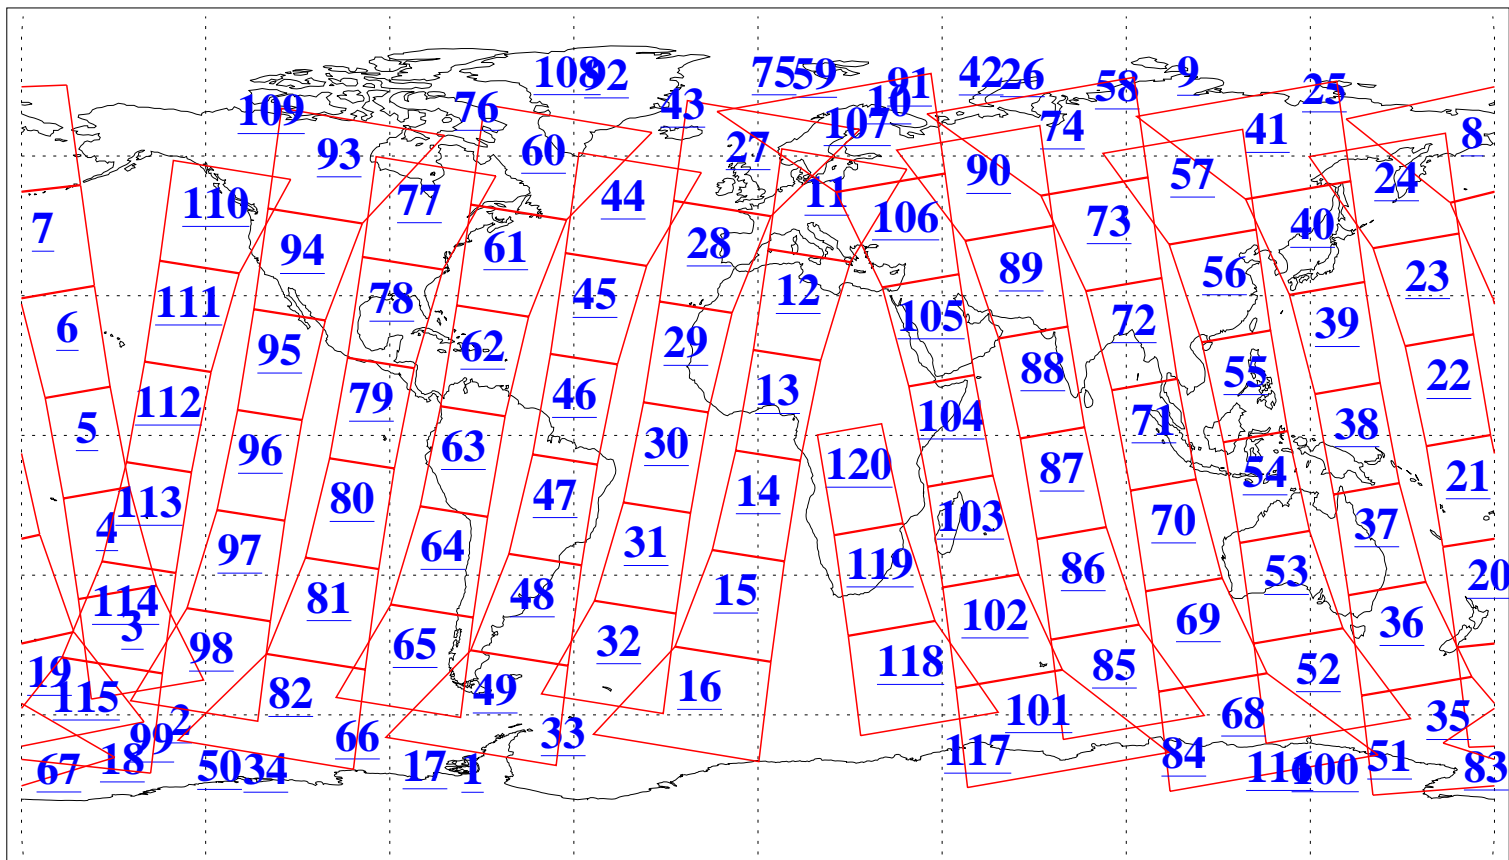

L1B Availability
AMSU Granules: 240
HSB Granules: 0
AIRS Granules: 240

14 Dec 2010
DoY 348
Aqua Day 3146
Granules: 1 to 120

Granules: 121 to 240

Legend: AMSU Available, HSB Available, AIRS Available

L1B Availability
AMSU Granules: 240
HSB Granules: 0
AIRS Granules: 240

14 Dec 2010
DoY 348
Aqua Day 3146
Ascending Granules

Descending Granules

Legend: AMSU Available, HSB Available, AIRS Available

L1B Availability
AMSU Granules: 240
HSB Granules: 0
AIRS Granules: 240

14 Dec 2010
DoY 348
Aqua Day 3146

Northern Hemisphere Granules

Southern Hemisphere Granules

Legend: AMSU Available, HSB Available, AIRS Available