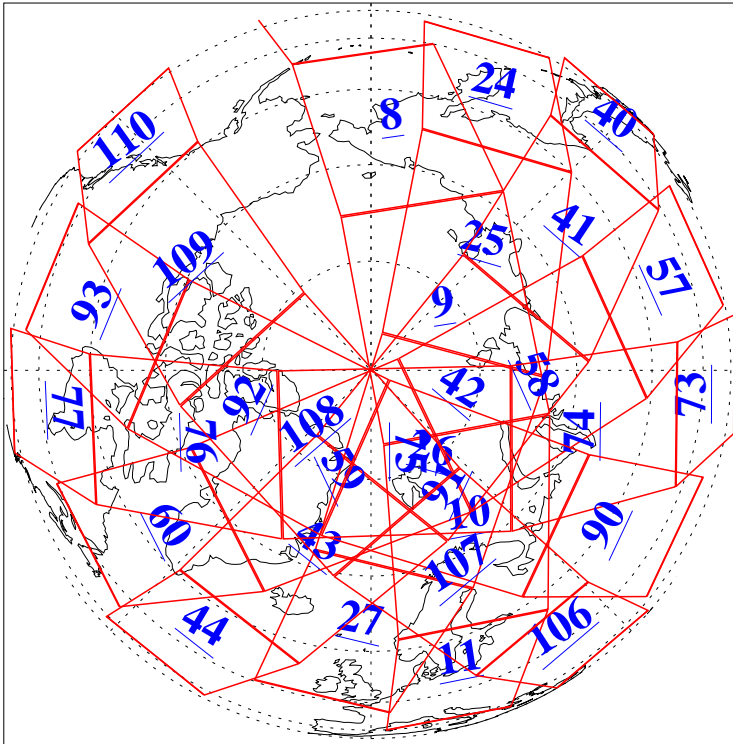

L1B Availability
AMSU Granules: 240
HSB Granules: 0
AIRS Granules: 240

14 Dec 2010
DoY 348
Aqua Day 3146
Granules: 1 to 120

Granules: 121 to 240

Legend: AMSU Available, HSB Available, AIRS Available

L1B Availability
AMSU Granules: 240
HSB Granules: 0
AIRS Granules: 240

14 Dec 2010
DoY 348
Aqua Day 3146
Ascending Granules

Descending Granules

Legend: AMSU Available, HSB Available, AIRS Available

L1B Availability
AMSU Granules: 240
HSB Granules: 0
AIRS Granules: 240

14 Dec 2010
DoY 348
Aqua Day 3146

Northern Hemisphere Granules

Southern Hemisphere Granules

Legend: AMSU Available, HSB Available, AIRS Available