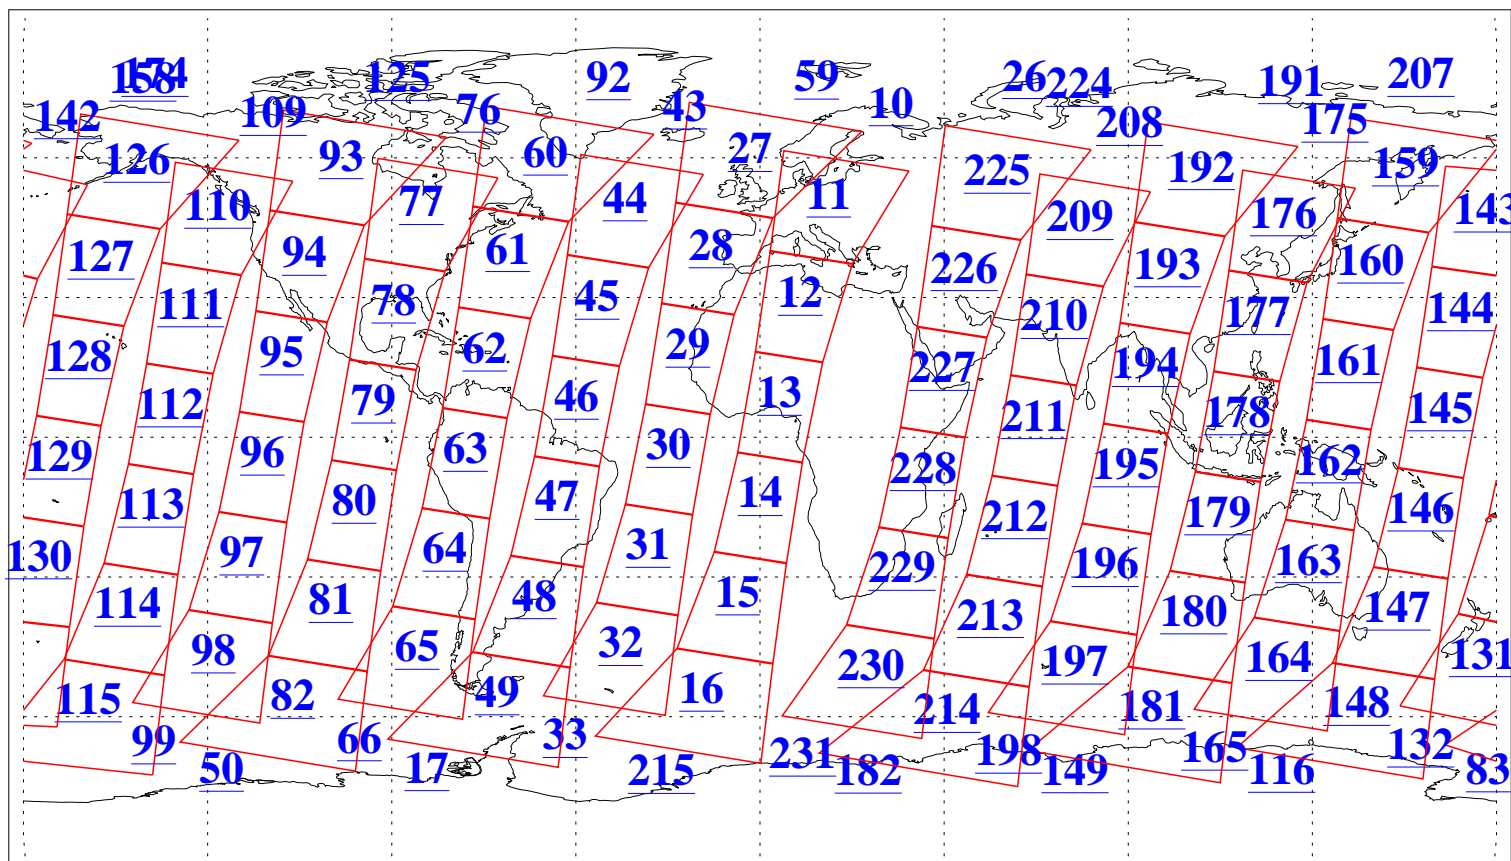

L1B Availability
AMSU Granules: 240
HSB Granules: 0
AIRS Granules: 240

14 Dec 2010
DoY 348
Aqua Day 3146
Granules: 1 to 120

Granules: 121 to 240

Legend: AMSU Available, HSB Available, AIRS Available

L1B Availability
AMSU Granules: 240
HSB Granules: 0
AIRS Granules: 240

14 Dec 2010
DoY 348
Aqua Day 3146
Ascending Granules

Descending Granules

Legend: AMSU Available, HSB Available, AIRS Available

L1B Availability
AMSU Granules: 240
HSB Granules: 0
AIRS Granules: 240

14 Dec 2010
DoY 348
Aqua Day 3146

Northern Hemisphere Granules

Southern Hemisphere Granules

Legend: AMSU Available, HSB Available, AIRS Available