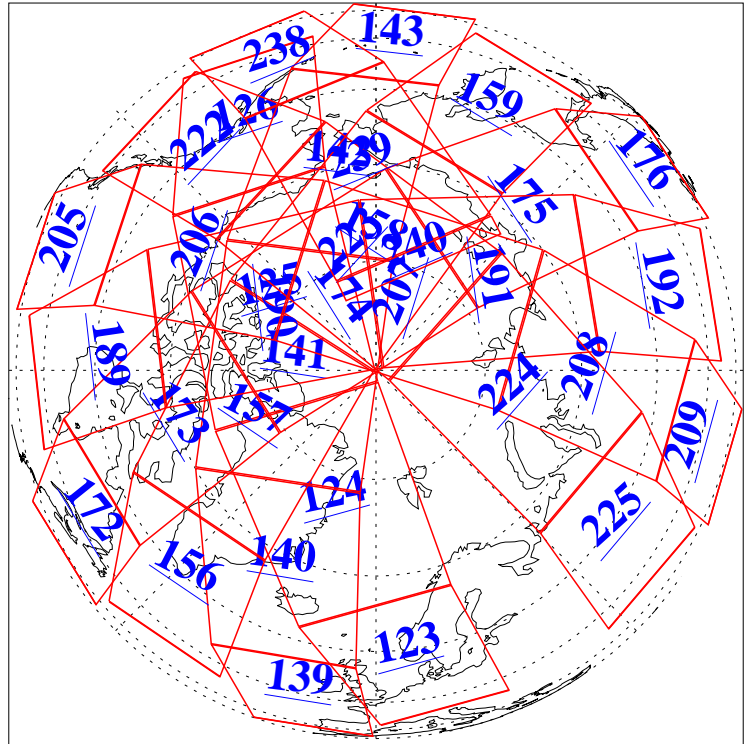

L1B Availability
AMSU Granules: 240
HSB Granules: 0
AIRS Granules: 240

14 Dec 2010
DoY 348
Aqua Day 3146
Granules: 1 to 120

Granules: 121 to 240

Legend: AMSU Available, HSB Available, AIRS Available

L1B Availability
AMSU Granules: 240
HSB Granules: 0
AIRS Granules: 240

14 Dec 2010
DoY 348
Aqua Day 3146
Ascending Granules

Descending Granules

Legend: AMSU Available, HSB Available, AIRS Available

L1B Availability
AMSU Granules: 240
HSB Granules: 0
AIRS Granules: 240

14 Dec 2010
DoY 348
Aqua Day 3146

Northern Hemisphere Granules

Southern Hemisphere Granules

Legend: AMSU Available, HSB Available, AIRS Available