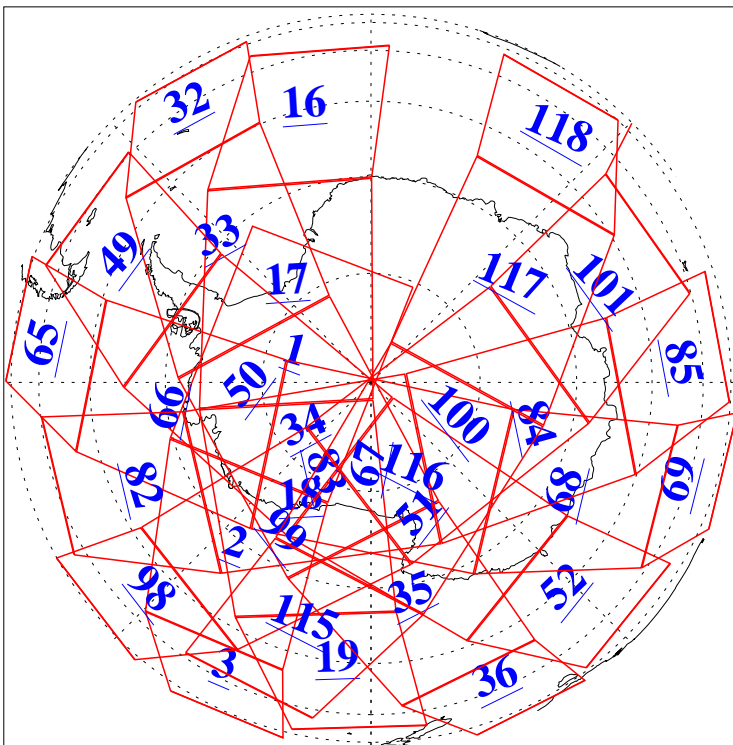

L1B Availability
AMSU Granules: 240
HSB Granules: 0
AIRS Granules: 240

14 Dec 2010
DoY 348
Aqua Day 3146
Granules: 1 to 120

Granules: 121 to 240

Legend: AMSU Available, HSB Available, AIRS Available

L1B Availability
AMSU Granules: 240
HSB Granules: 0
AIRS Granules: 240

14 Dec 2010
DoY 348
Aqua Day 3146
Ascending Granules

Descending Granules

Legend: AMSU Available, HSB Available, AIRS Available

L1B Availability
AMSU Granules: 240
HSB Granules: 0
AIRS Granules: 240

14 Dec 2010
DoY 348
Aqua Day 3146

Northern Hemisphere Granules

Southern Hemisphere Granules

Legend: AMSU Available, HSB Available, AIRS Available