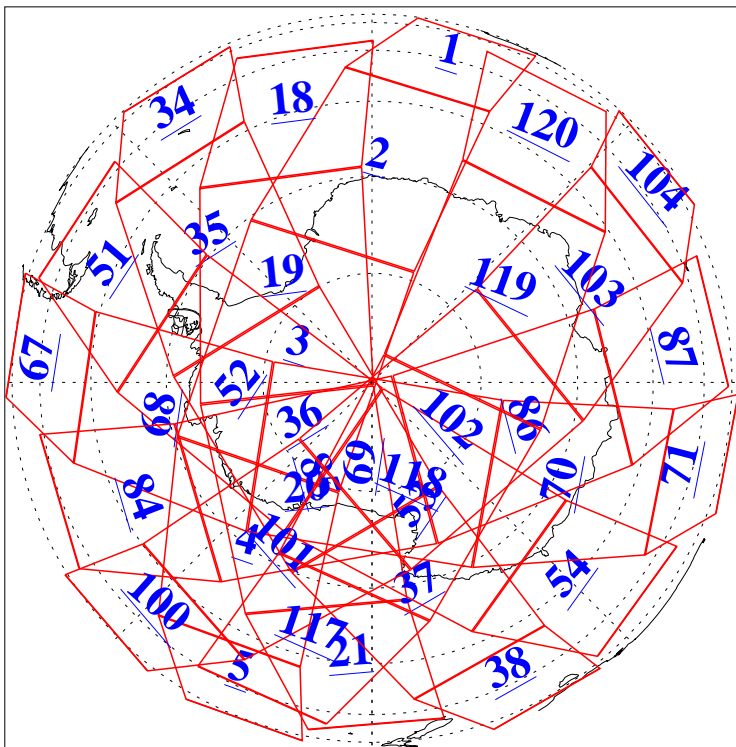

L1B Availability  
AMSU Granules: 240  
HSB Granules: 0  
AIRS Granules: 240

12 Dec 2010  
DoY 346  
Aqua Day 3144  
Granules: 1 to 120

Granules: 121 to 240

Legend: AMSU Available, HSB Available, AIRS Available

L1B Availability  
AMSU Granules: 240  
HSB Granules: 0  
AIRS Granules: 240

12 Dec 2010  
DoY 346  
Aqua Day 3144  
Ascending Granules

Descending Granules

Legend: AMSU Available, HSB Available, AIRS Available

L1B Availability  
 AMSU Granules: 240  
 HSB Granules: 0  
 AIRS Granules: 240

12 Dec 2010  
 DoY 346  
 Aqua Day 3144

Northern Hemisphere Granules

Southern Hemisphere Granules

Legend: AMSU Available, HSB Available, AIRS Available