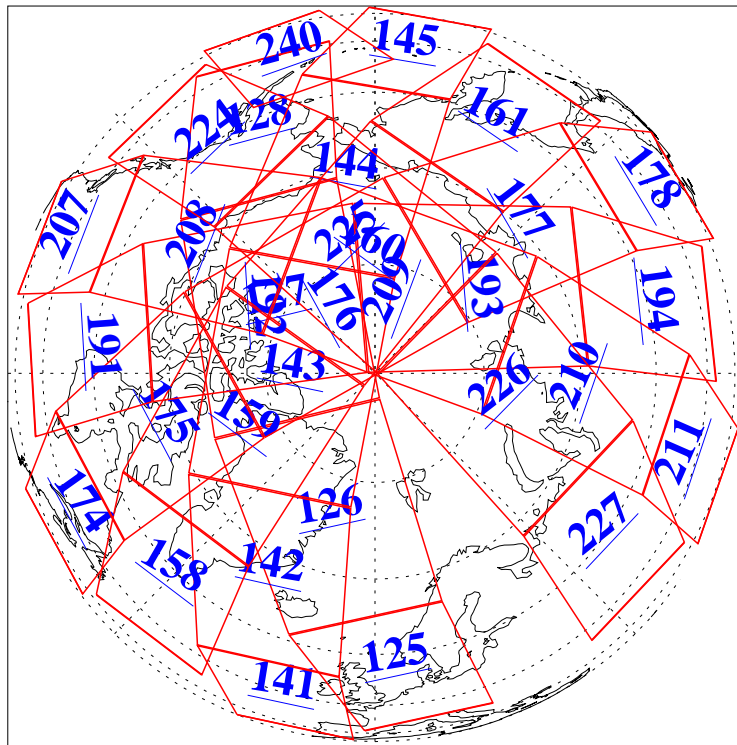

L1B Availability  
AMSU Granules: 240  
HSB Granules: 0  
AIRS Granules: 240

12 Dec 2010  
DoY 346  
Aqua Day 3144  
Granules: 1 to 120

Granules: 121 to 240

Legend: AMSU Available, HSB Available, AIRS Available

L1B Availability  
AMSU Granules: 240  
HSB Granules: 0  
AIRS Granules: 240

12 Dec 2010  
DoY 346  
Aqua Day 3144  
Ascending Granules

Descending Granules

Legend: AMSU Available, HSB Available, AIRS Available

L1B Availability  
 AMSU Granules: 240  
 HSB Granules: 0  
 AIRS Granules: 240

12 Dec 2010  
 DoY 346  
 Aqua Day 3144

Northern Hemisphere Granules

Southern Hemisphere Granules

Legend: AMSU Available, HSB Available, AIRS Available