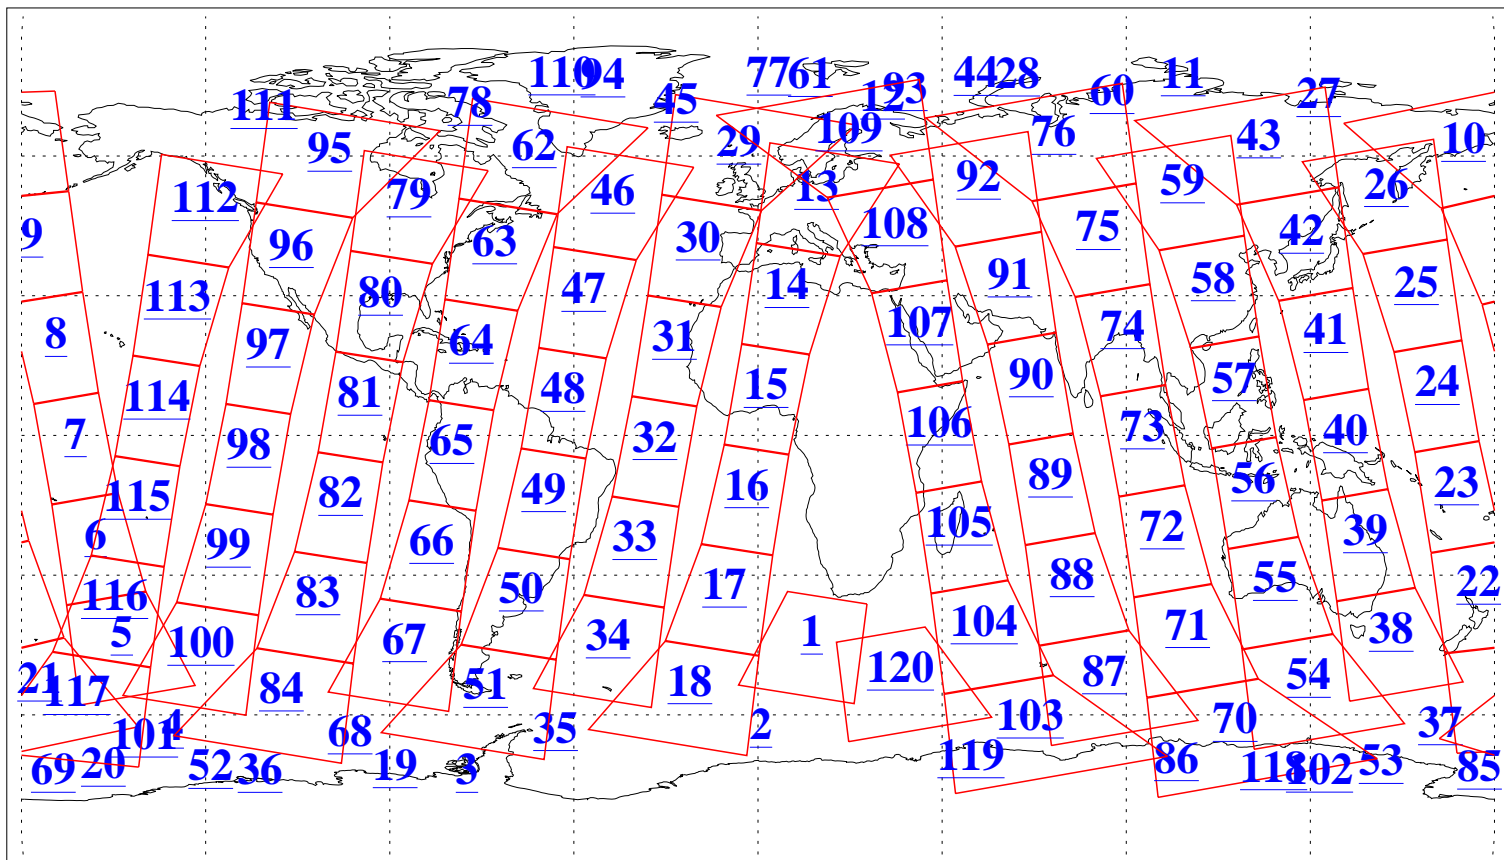

L1B Availability  
AMSU Granules: 240  
HSB Granules: 0  
AIRS Granules: 240

12 Dec 2010  
DoY 346  
Aqua Day 3144  
Granules: 1 to 120

Granules: 121 to 240

Legend: AMSU Available, HSB Available, AIRS Available

L1B Availability  
AMSU Granules: 240  
HSB Granules: 0  
AIRS Granules: 240

12 Dec 2010  
DoY 346  
Aqua Day 3144  
Ascending Granules

Descending Granules

Legend: AMSU Available, HSB Available, AIRS Available

L1B Availability  
 AMSU Granules: 240  
 HSB Granules: 0  
 AIRS Granules: 240

12 Dec 2010  
 DoY 346  
 Aqua Day 3144

Northern Hemisphere Granules

Southern Hemisphere Granules

Legend: AMSU Available, HSB Available, AIRS Available