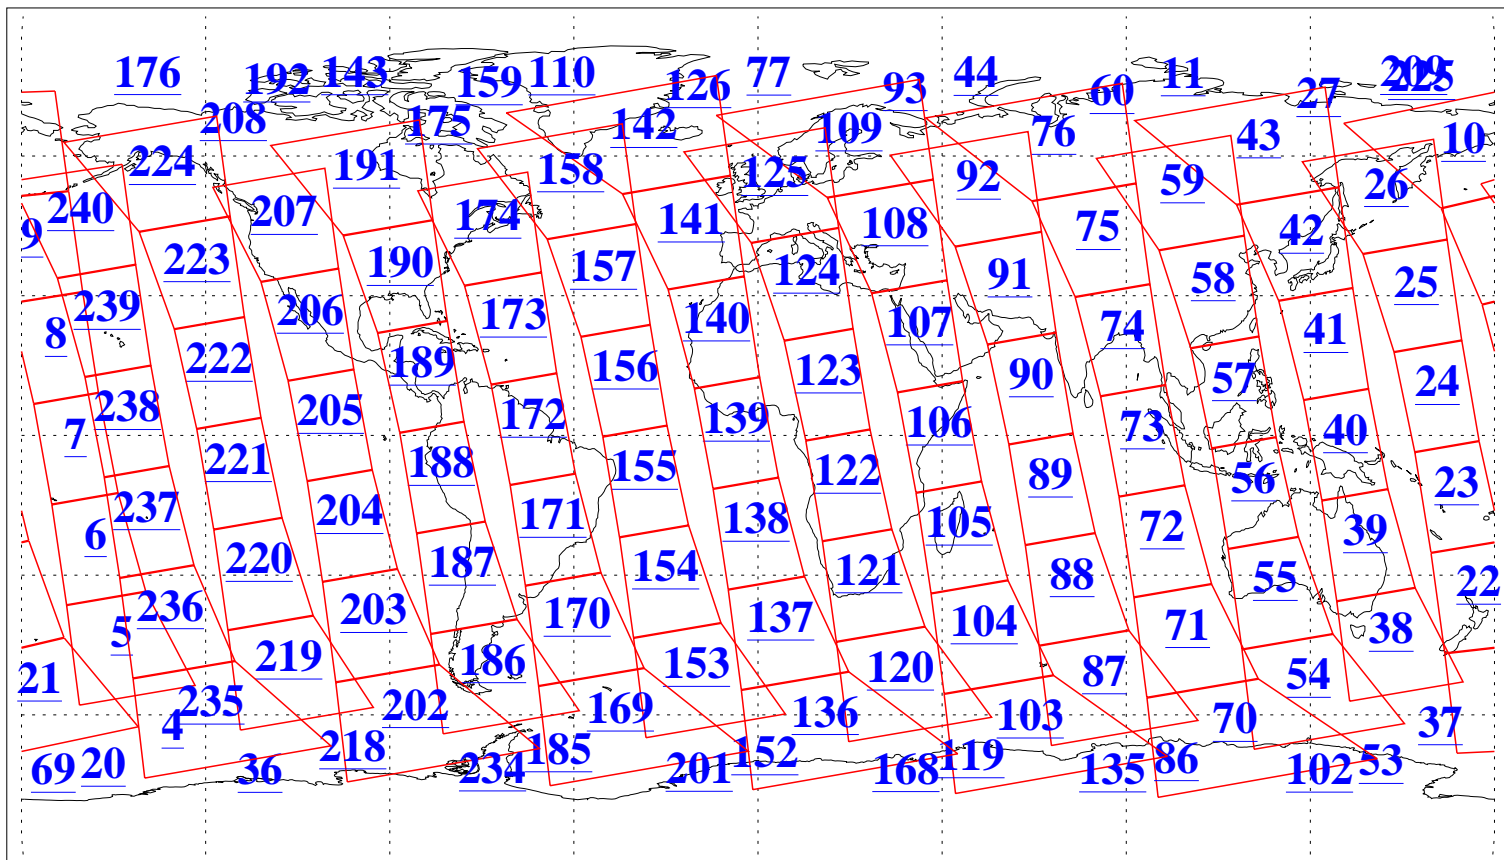

L1B Availability  
AMSU Granules: 240  
HSB Granules: 0  
AIRS Granules: 240

12 Dec 2010  
DoY 346  
Aqua Day 3144  
Granules: 1 to 120

Granules: 121 to 240

Legend: AMSU Available, HSB Available, AIRS Available

L1B Availability  
AMSU Granules: 240  
HSB Granules: 0  
AIRS Granules: 240

12 Dec 2010  
DoY 346  
Aqua Day 3144  
Ascending Granules

Descending Granules

Legend: AMSU Available, HSB Available, AIRS Available

L1B Availability  
 AMSU Granules: 240  
 HSB Granules: 0  
 AIRS Granules: 240

12 Dec 2010  
 DoY 346  
 Aqua Day 3144

Northern Hemisphere Granules

Southern Hemisphere Granules

Legend: AMSU Available, HSB Available, AIRS Available