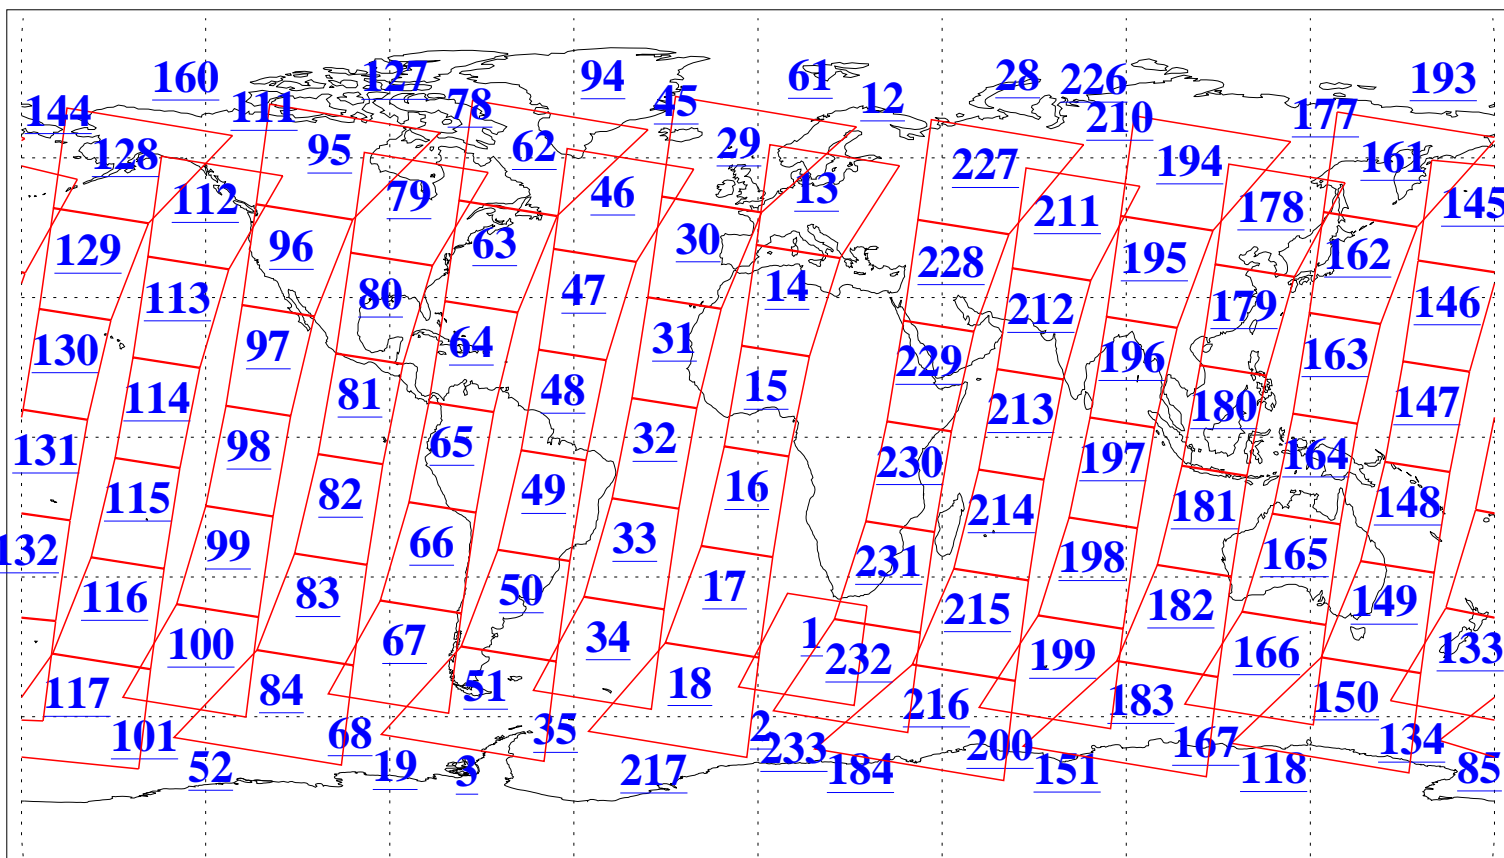

L1B Availability  
AMSU Granules: 240  
HSB Granules: 0  
AIRS Granules: 240

12 Dec 2010  
DoY 346  
Aqua Day 3144  
Granules: 1 to 120

Granules: 121 to 240

Legend: AMSU Available, HSB Available, AIRS Available

L1B Availability  
AMSU Granules: 240  
HSB Granules: 0  
AIRS Granules: 240

12 Dec 2010  
DoY 346  
Aqua Day 3144  
Ascending Granules

Descending Granules

Legend: AMSU Available, HSB Available, AIRS Available

L1B Availability  
 AMSU Granules: 240  
 HSB Granules: 0  
 AIRS Granules: 240

12 Dec 2010  
 DoY 346  
 Aqua Day 3144

Northern Hemisphere Granules

Southern Hemisphere Granules

Legend: AMSU Available, HSB Available, AIRS Available