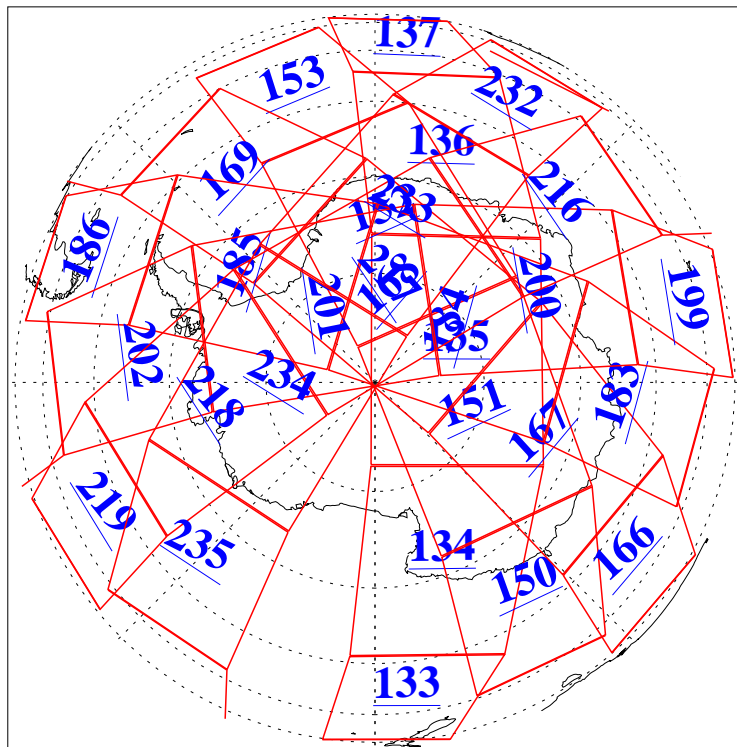

L1B Availability  
AMSU Granules: 240  
HSB Granules: 0  
AIRS Granules: 240

12 Dec 2010  
DoY 346  
Aqua Day 3144  
Granules: 1 to 120

Granules: 121 to 240

Legend: AMSU Available, HSB Available, AIRS Available

L1B Availability  
AMSU Granules: 240  
HSB Granules: 0  
AIRS Granules: 240

12 Dec 2010  
DoY 346  
Aqua Day 3144  
Ascending Granules

Descending Granules

Legend: AMSU Available, HSB Available, AIRS Available

L1B Availability  
 AMSU Granules: 240  
 HSB Granules: 0  
 AIRS Granules: 240

12 Dec 2010  
 DoY 346  
 Aqua Day 3144

Northern Hemisphere Granules

Southern Hemisphere Granules

Legend: AMSU Available, HSB Available, AIRS Available