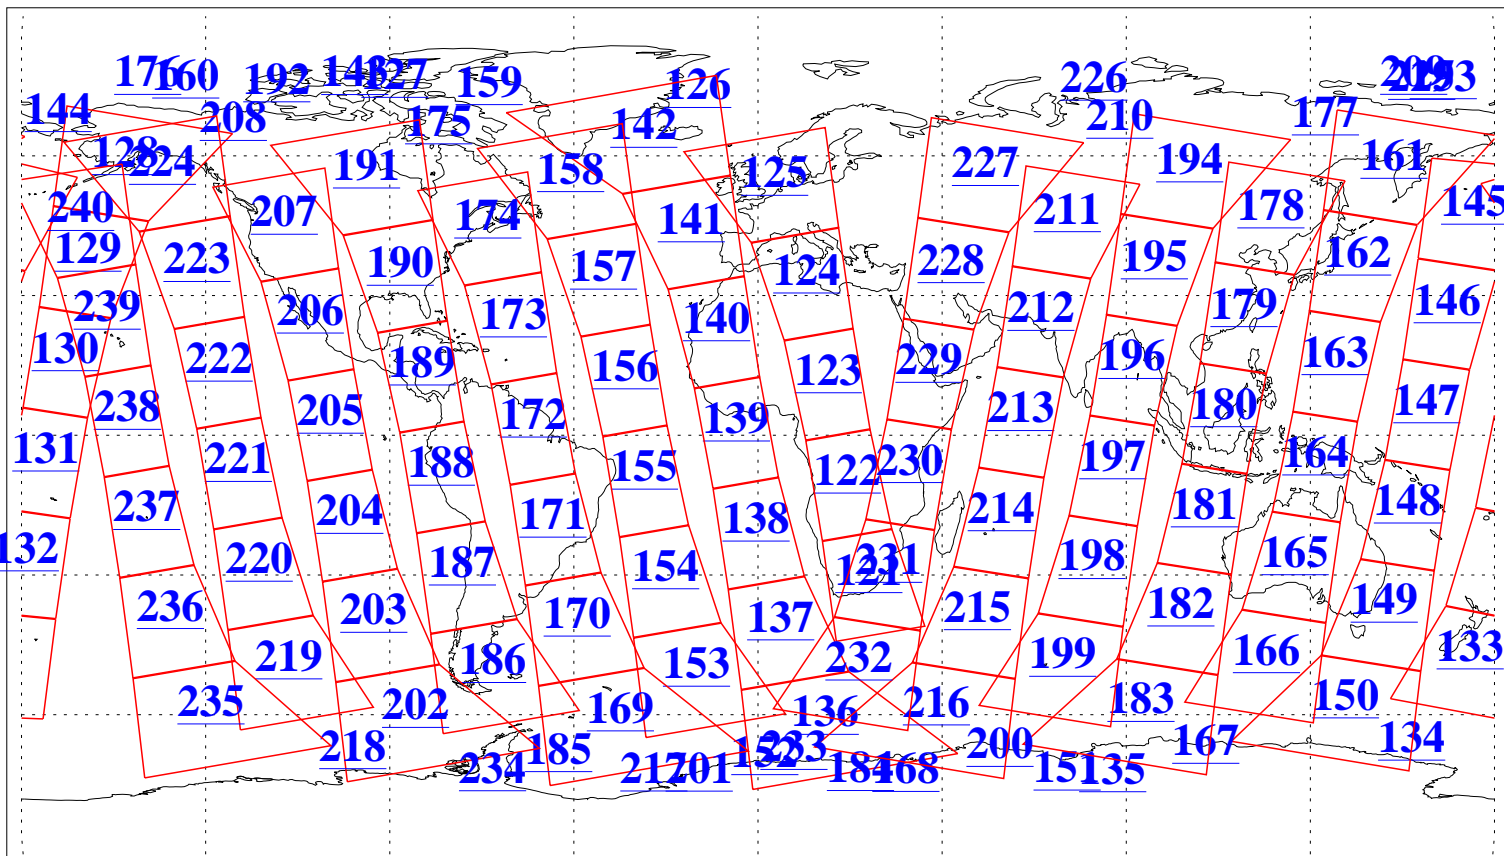

L1B Availability  
AMSU Granules: 240  
HSB Granules: 0  
AIRS Granules: 240

12 Dec 2010  
DoY 346  
Aqua Day 3144  
Granules: 1 to 120

Granules: 121 to 240

Legend: AMSU Available, HSB Available, AIRS Available

L1B Availability  
AMSU Granules: 240  
HSB Granules: 0  
AIRS Granules: 240

12 Dec 2010  
DoY 346  
Aqua Day 3144  
Ascending Granules

Descending Granules

Legend: AMSU Available, HSB Available, AIRS Available

L1B Availability  
 AMSU Granules: 240  
 HSB Granules: 0  
 AIRS Granules: 240

12 Dec 2010  
 DoY 346  
 Aqua Day 3144

Northern Hemisphere Granules

Southern Hemisphere Granules

Legend: AMSU Available, HSB Available, AIRS Available