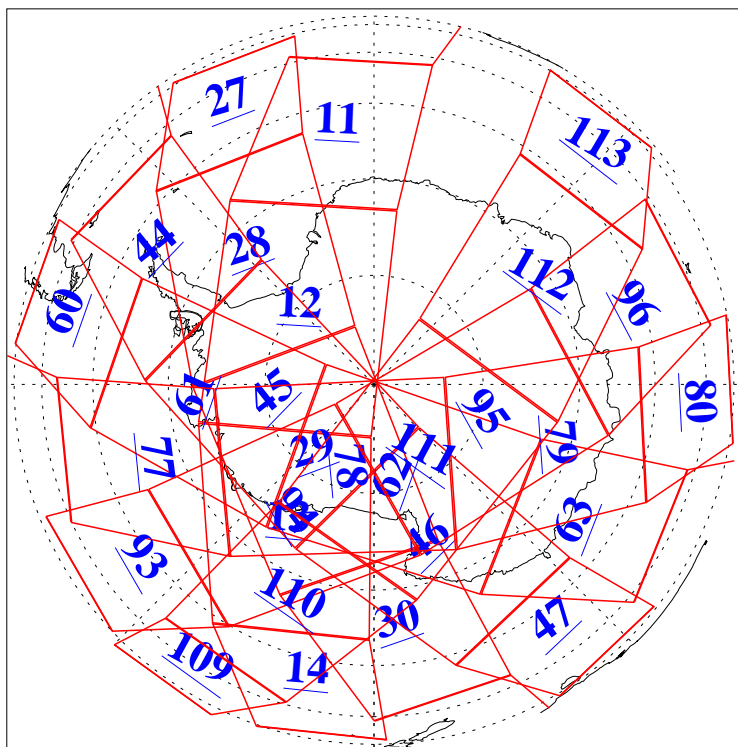

L1B Availability
AMSU Granules: 240
HSB Granules: 0
AIRS Granules: 240

11 Dec 2010
DoY 345
Aqua Day 3143
Granules: 1 to 120

Granules: 121 to 240

Legend: AMSU Available, HSB Available, AIRS Available

L1B Availability
AMSU Granules: 240
HSB Granules: 0
AIRS Granules: 240

11 Dec 2010
DoY 345
Aqua Day 3143
Ascending Granules

Descending Granules

Legend: AMSU Available, HSB Available, AIRS Available

L1B Availability
AMSU Granules: 240
HSB Granules: 0
AIRS Granules: 240

11 Dec 2010
DoY 345
Aqua Day 3143

Northern Hemisphere Granules

Southern Hemisphere Granules

Legend: AMSU Available, HSB Available, AIRS Available