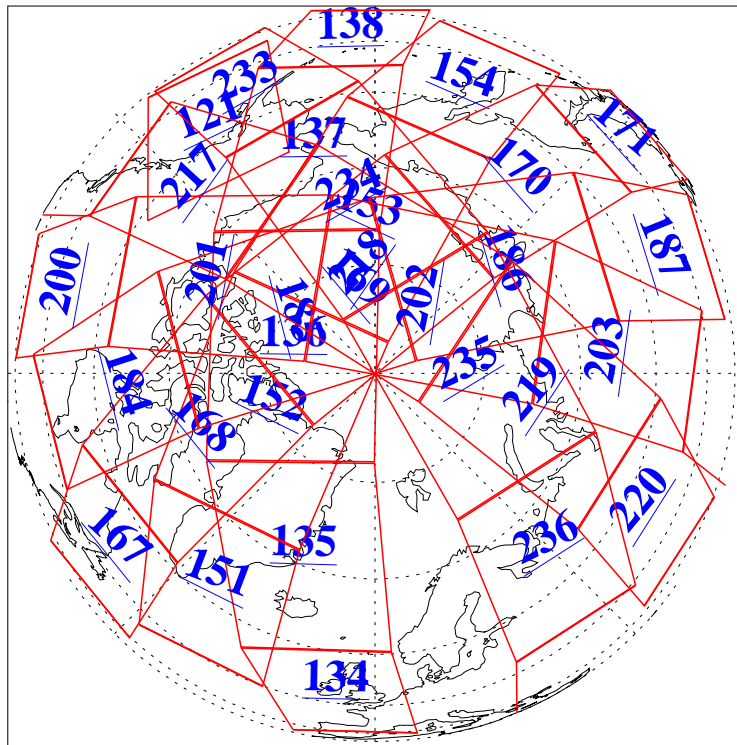

11 Dec 2010
DoY 345
Aqua Day 3143
Ascending Granules

Descending Granules

Legend: AMSU Available, HSB Available, AIRS Available

L1B Availability
AMSU Granules: 240
HSB Granules: 0
AIRS Granules: 240

11 Dec 2010
DoY 345
Aqua Day 3143

Northern Hemisphere Granules

Southern Hemisphere Granules

Legend: AMSU Available, HSB Available, AIRS Available