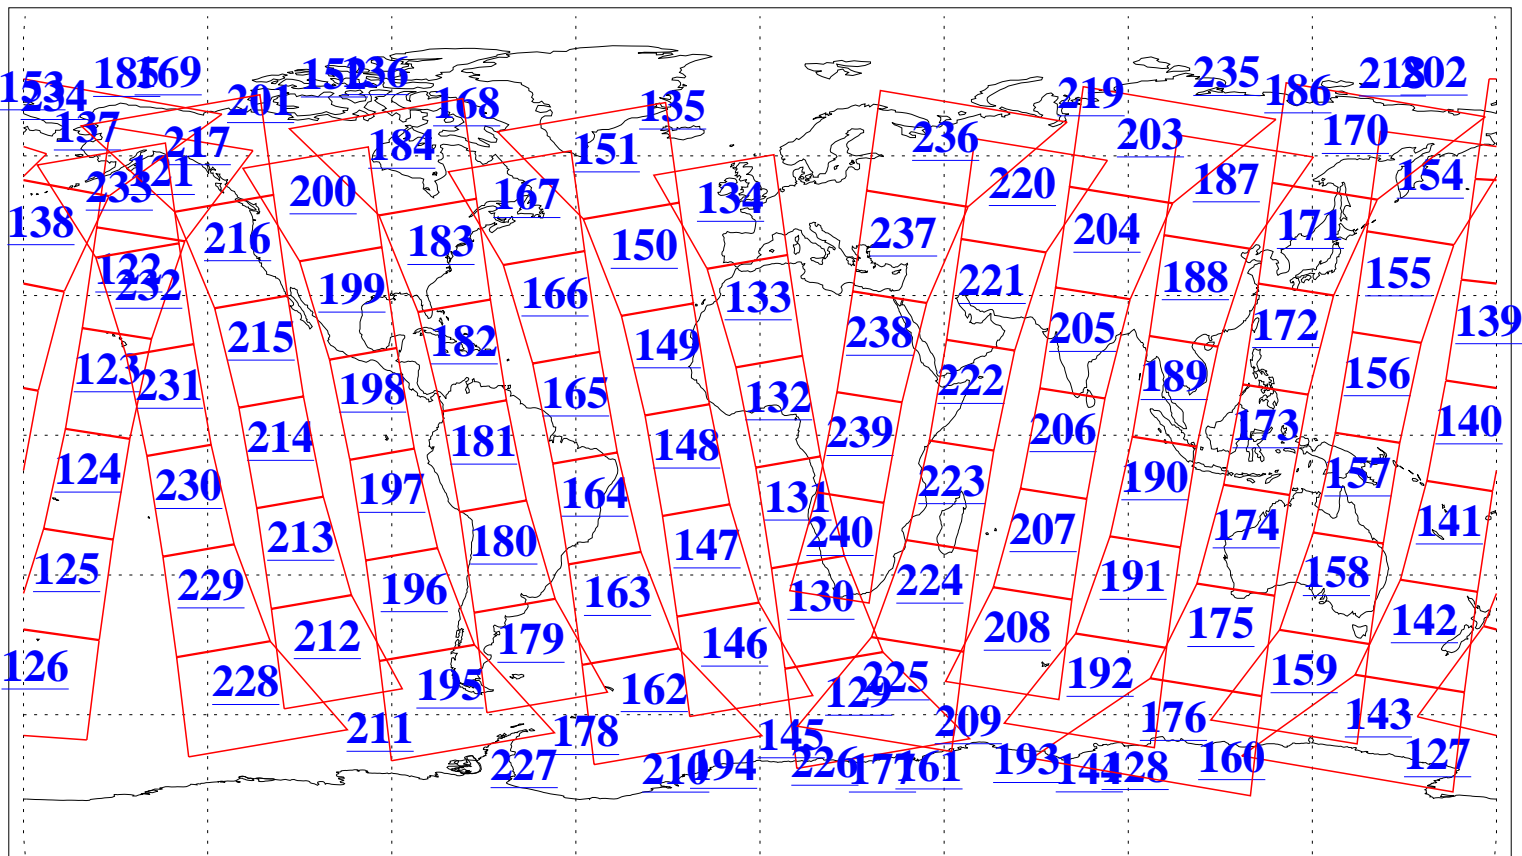

L1B Availability
AMSU Granules: 240
HSB Granules: 0
AIRS Granules: 240

11 Dec 2010
DoY 345
Aqua Day 3143
Granules: 1 to 120

Granules: 121 to 240

Legend: AMSU Available, HSB Available, AIRS Available

L1B Availability
AMSU Granules: 240
HSB Granules: 0
AIRS Granules: 240

11 Dec 2010
DoY 345
Aqua Day 3143
Ascending Granules

Descending Granules

Legend: AMSU Available, HSB Available, AIRS Available

L1B Availability
AMSU Granules: 240
HSB Granules: 0
AIRS Granules: 240

11 Dec 2010
DoY 345
Aqua Day 3143

Northern Hemisphere Granules

Southern Hemisphere Granules

Legend: AMSU Available, HSB Available, AIRS Available