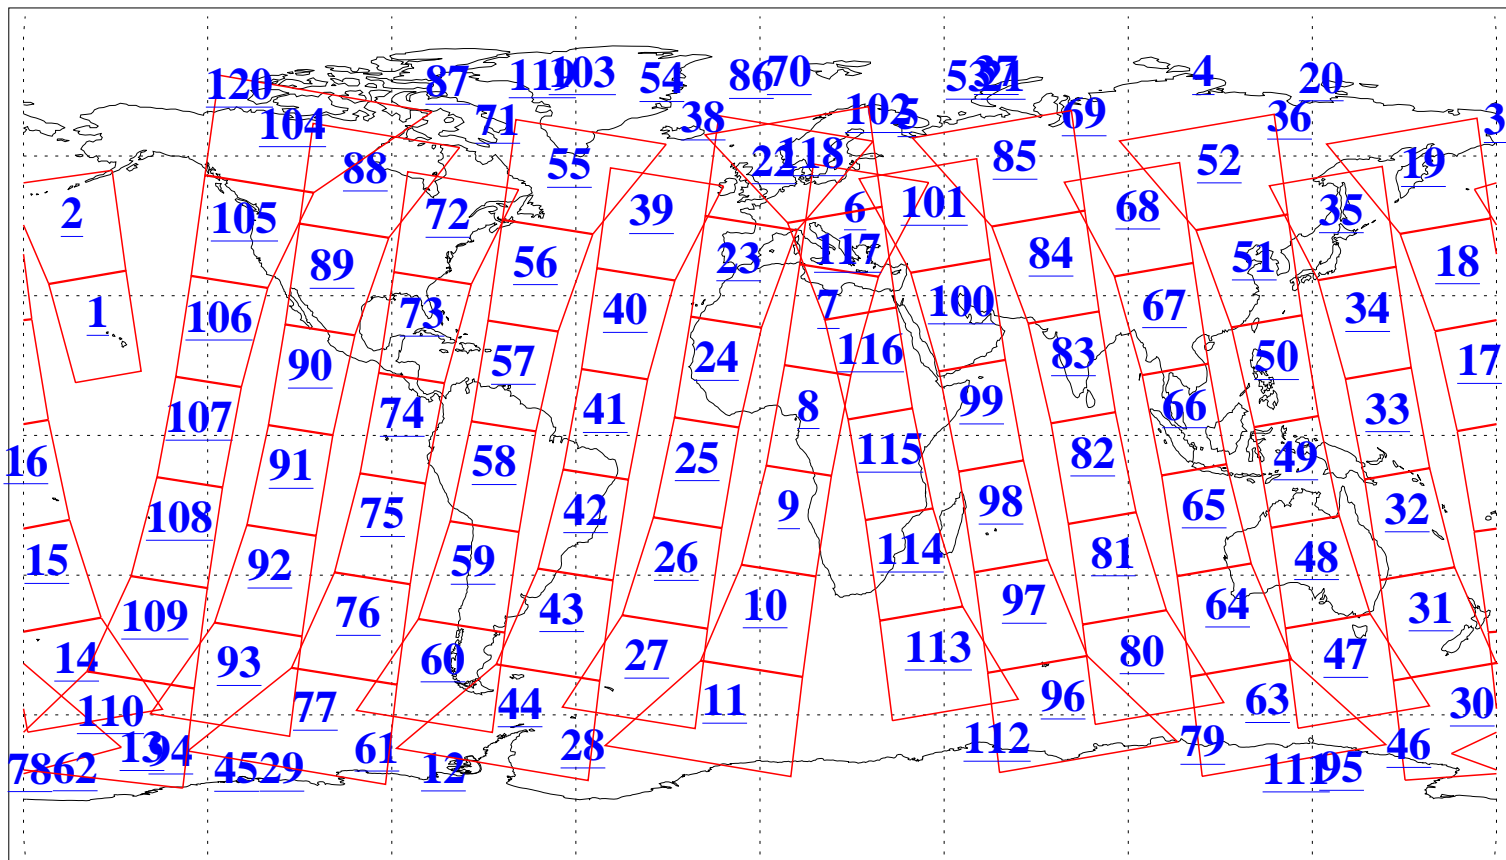

L1B Availability
AMSU Granules: 240
HSB Granules: 0
AIRS Granules: 240

11 Dec 2010
DoY 345
Aqua Day 3143
Granules: 1 to 120

Granules: 121 to 240

Legend: AMSU Available, HSB Available, AIRS Available

L1B Availability
AMSU Granules: 240
HSB Granules: 0
AIRS Granules: 240

11 Dec 2010
DoY 345
Aqua Day 3143
Ascending Granules

Descending Granules

Legend: AMSU Available, HSB Available, AIRS Available

L1B Availability
AMSU Granules: 240
HSB Granules: 0
AIRS Granules: 240

11 Dec 2010
DoY 345
Aqua Day 3143

Northern Hemisphere Granules

Southern Hemisphere Granules

Legend: AMSU Available, HSB Available, AIRS Available