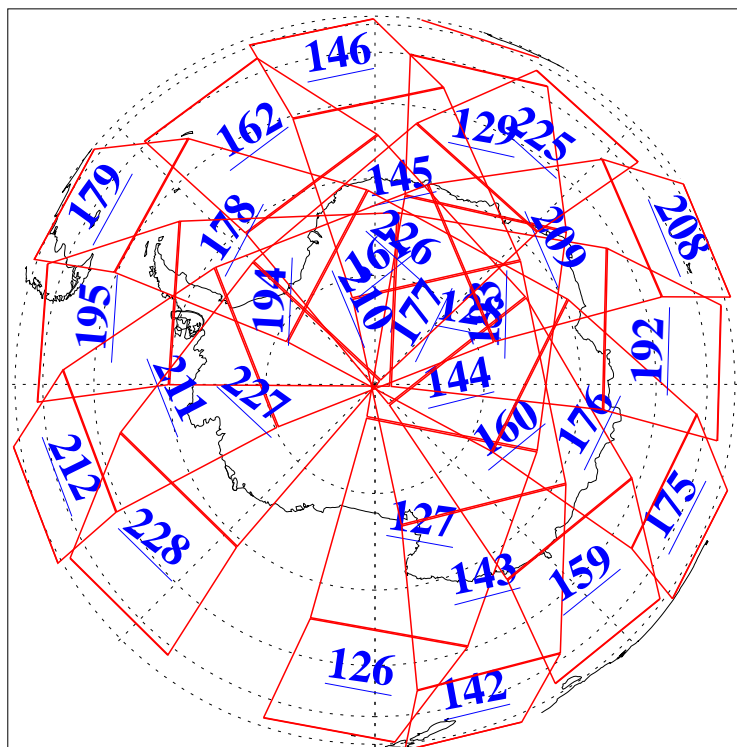

L1B Availability
AMSU Granules: 240
HSB Granules: 0
AIRS Granules: 240

11 Dec 2010
DoY 345
Aqua Day 3143
Granules: 1 to 120

Granules: 121 to 240

Legend: AMSU Available, HSB Available, AIRS Available

L1B Availability
AMSU Granules: 240
HSB Granules: 0
AIRS Granules: 240

11 Dec 2010
DoY 345
Aqua Day 3143
Ascending Granules

Descending Granules

Legend: AMSU Available, HSB Available, AIRS Available

L1B Availability
AMSU Granules: 240
HSB Granules: 0
AIRS Granules: 240

11 Dec 2010
DoY 345
Aqua Day 3143

Northern Hemisphere Granules

Southern Hemisphere Granules

Legend: AMSU Available, HSB Available, AIRS Available