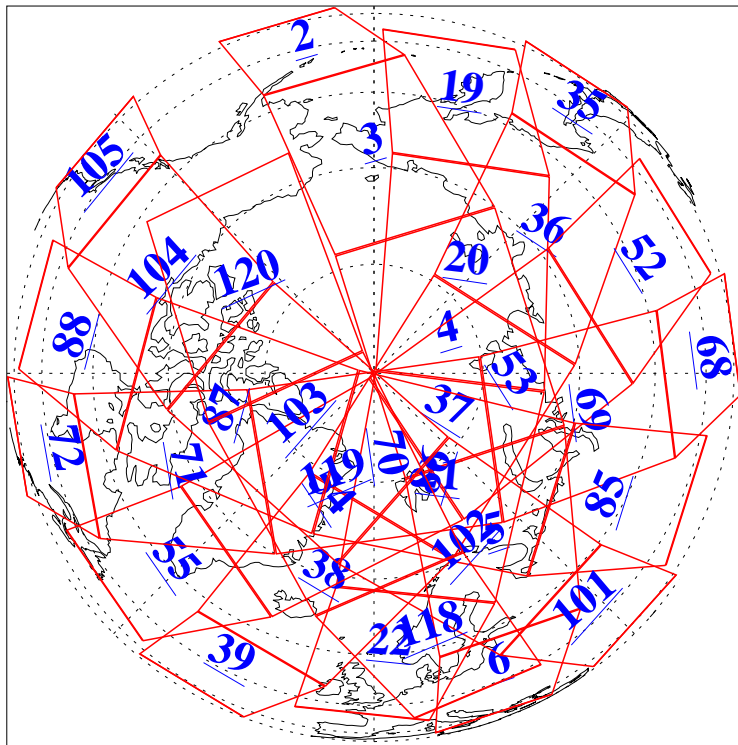

L1B Availability
AMSU Granules: 240
HSB Granules: 0
AIRS Granules: 240

11 Dec 2010
DoY 345
Aqua Day 3143
Granules: 1 to 120

Granules: 121 to 240

Legend: AMSU Available, HSB Available, AIRS Available

L1B Availability
AMSU Granules: 240
HSB Granules: 0
AIRS Granules: 240

11 Dec 2010
DoY 345
Aqua Day 3143
Ascending Granules

Descending Granules

Legend: AMSU Available, HSB Available, AIRS Available

L1B Availability
AMSU Granules: 240
HSB Granules: 0
AIRS Granules: 240

11 Dec 2010
DoY 345
Aqua Day 3143

Northern Hemisphere Granules

Southern Hemisphere Granules

Legend: AMSU Available, HSB Available, AIRS Available