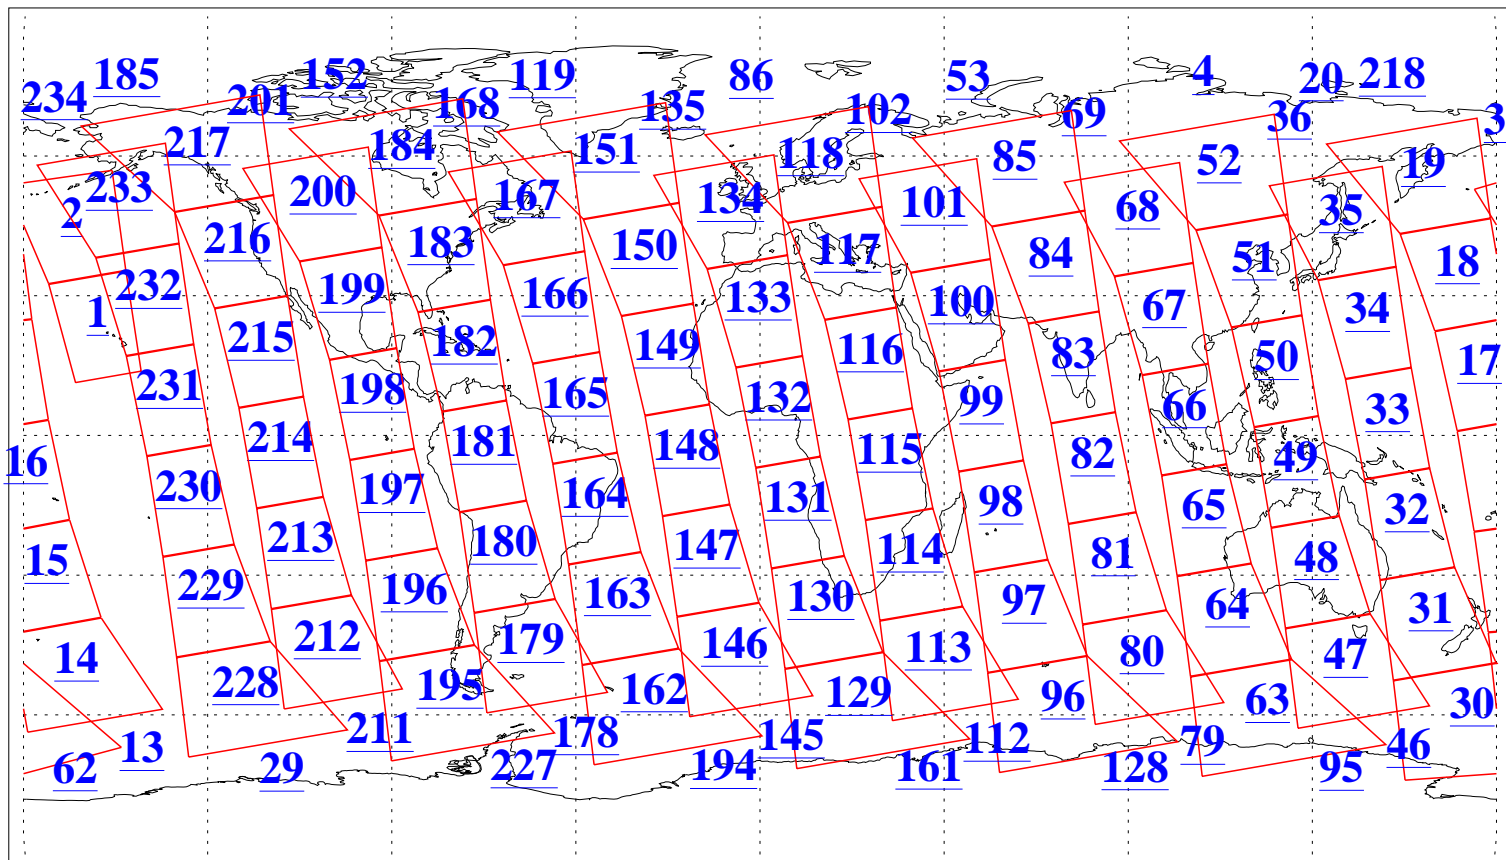

L1B Availability
AMSU Granules: 240
HSB Granules: 0
AIRS Granules: 240

11 Dec 2010
DoY 345
Aqua Day 3143
Granules: 1 to 120

Granules: 121 to 240

Legend: AMSU Available, HSB Available, AIRS Available

L1B Availability
AMSU Granules: 240
HSB Granules: 0
AIRS Granules: 240

11 Dec 2010
DoY 345
Aqua Day 3143
Ascending Granules

Descending Granules

Legend: AMSU Available, HSB Available, AIRS Available

L1B Availability
AMSU Granules: 240
HSB Granules: 0
AIRS Granules: 240

11 Dec 2010
DoY 345
Aqua Day 3143

Northern Hemisphere Granules

Southern Hemisphere Granules

Legend: AMSU Available, HSB Available, AIRS Available