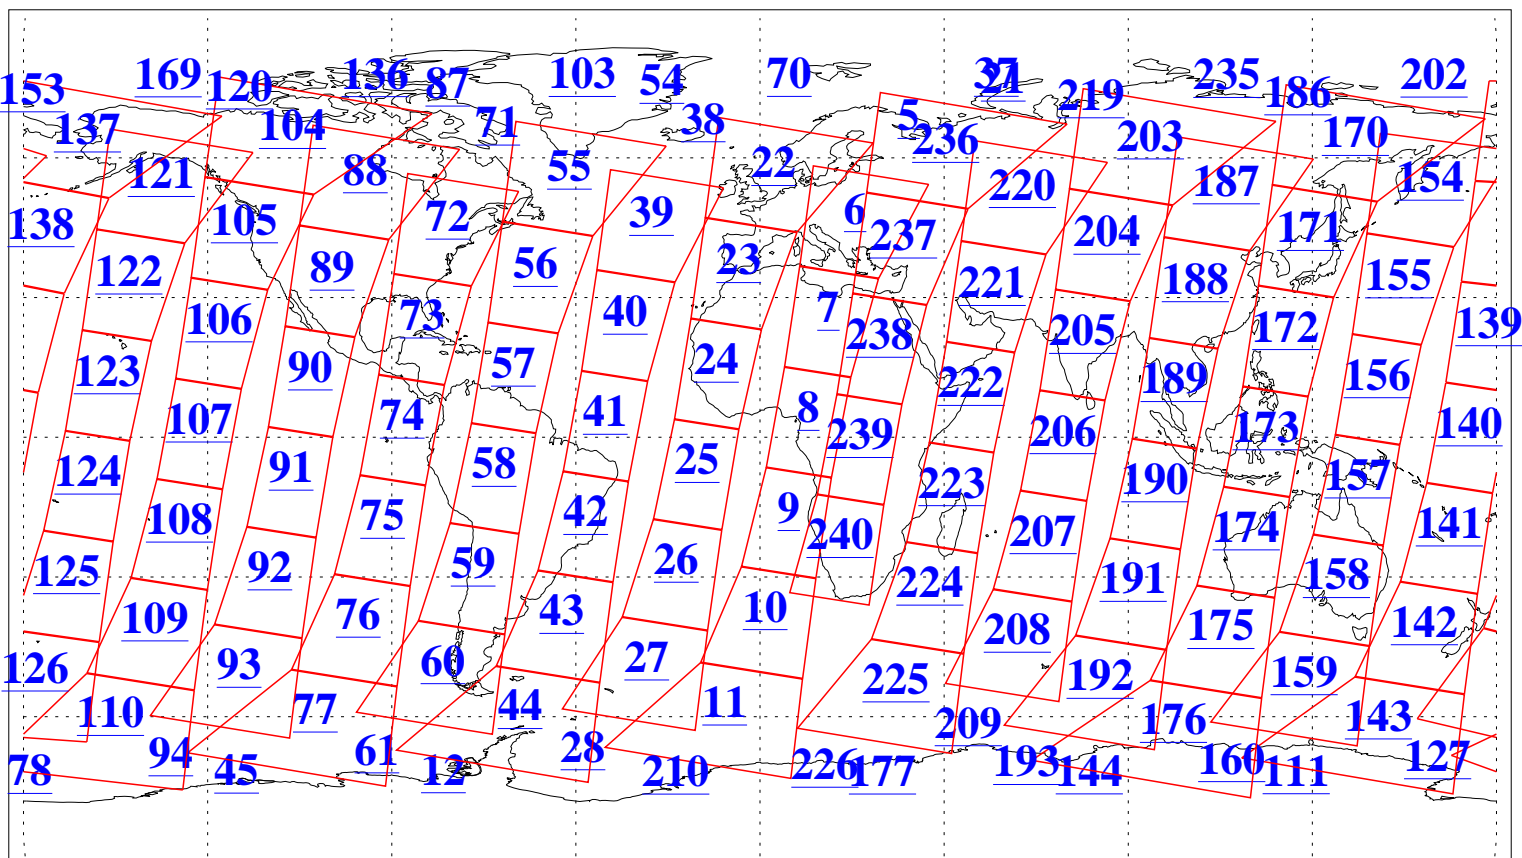

L1B Availability
AMSU Granules: 240
HSB Granules: 0
AIRS Granules: 240

11 Dec 2010
DoY 345
Aqua Day 3143
Granules: 1 to 120

Granules: 121 to 240

Legend: AMSU Available, HSB Available, AIRS Available

L1B Availability
AMSU Granules: 240
HSB Granules: 0
AIRS Granules: 240

11 Dec 2010
DoY 345
Aqua Day 3143
Ascending Granules

Descending Granules

Legend: AMSU Available, HSB Available, AIRS Available

L1B Availability
AMSU Granules: 240
HSB Granules: 0
AIRS Granules: 240

11 Dec 2010
DoY 345
Aqua Day 3143

Northern Hemisphere Granules

Southern Hemisphere Granules

Legend: AMSU Available, HSB Available, AIRS Available