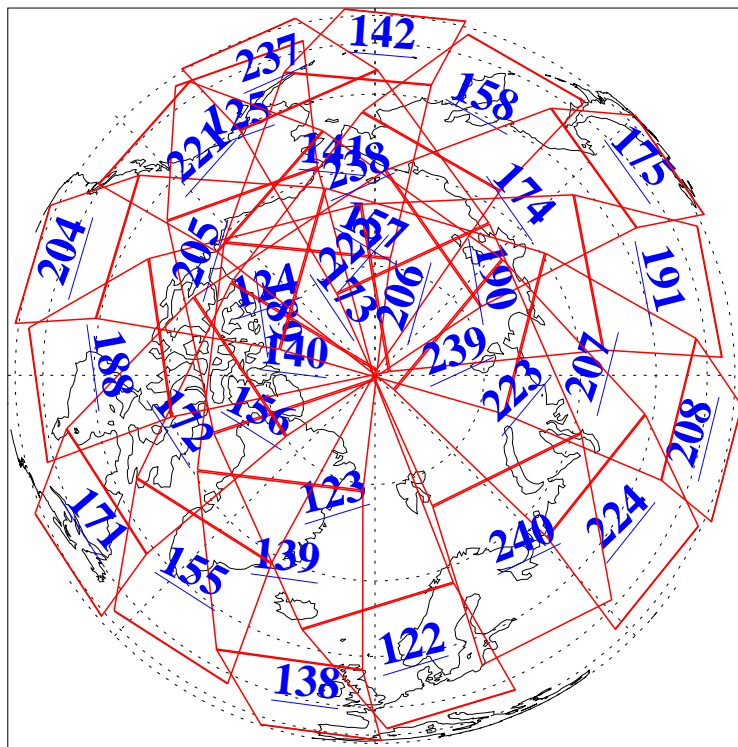

L1B Availability
AMSU Granules: 240
HSB Granules: 0
AIRS Granules: 240

7 Dec 2010
DoY 341
Aqua Day 3139
Granules: 1 to 120

Granules: 121 to 240

Legend: AMSU Available, HSB Available, AIRS Available

L1B Availability
AMSU Granules: 240
HSB Granules: 0
AIRS Granules: 240

7 Dec 2010
DoY 341
Aqua Day 3139
Ascending Granules

Descending Granules

Legend: AMSU Available, HSB Available, AIRS Available

L1B Availability
 AMSU Granules: 240
 HSB Granules: 0
 AIRS Granules: 240

7 Dec 2010
 DoY 341
 Aqua Day 3139

Northern Hemisphere Granules

Southern Hemisphere Granules

Legend: AMSU Available, HSB Available, AIRS Available