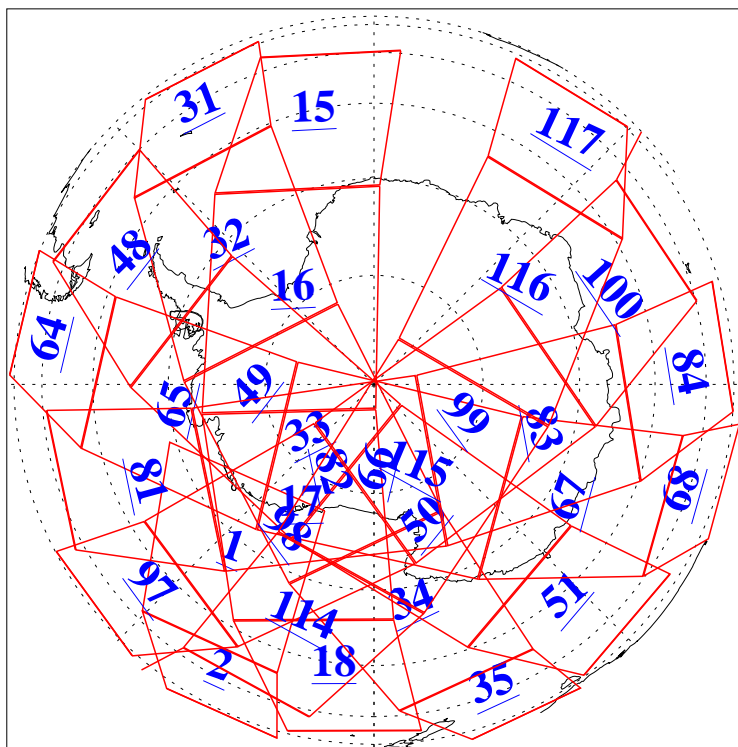

L1B Availability
AMSU Granules: 240
HSB Granules: 0
AIRS Granules: 240

7 Dec 2010
DoY 341
Aqua Day 3139
Granules: 1 to 120

Granules: 121 to 240

Legend: AMSU Available, HSB Available, AIRS Available

L1B Availability
AMSU Granules: 240
HSB Granules: 0
AIRS Granules: 240

7 Dec 2010
DoY 341
Aqua Day 3139
Ascending Granules

Descending Granules

Legend: AMSU Available, HSB Available, AIRS Available

L1B Availability
 AMSU Granules: 240
 HSB Granules: 0
 AIRS Granules: 240

7 Dec 2010
 DoY 341
 Aqua Day 3139

Northern Hemisphere Granules

Southern Hemisphere Granules

Legend: AMSU Available, HSB Available, AIRS Available