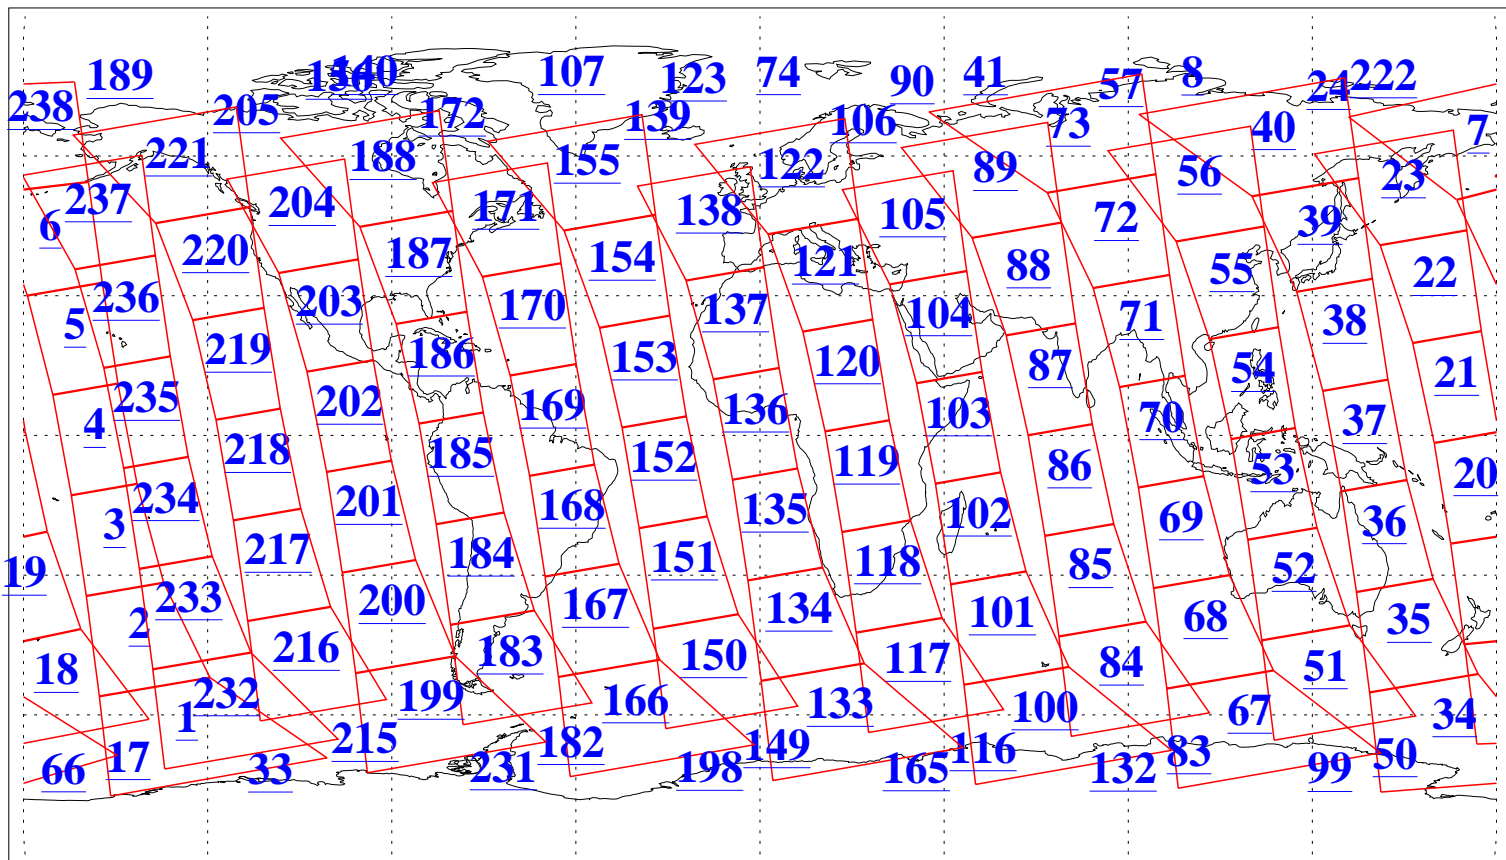

L1B Availability
AMSU Granules: 240
HSB Granules: 0
AIRS Granules: 240

7 Dec 2010
DoY 341
Aqua Day 3139
Granules: 1 to 120

Granules: 121 to 240

Legend: AMSU Available, HSB Available, AIRS Available

L1B Availability
AMSU Granules: 240
HSB Granules: 0
AIRS Granules: 240

7 Dec 2010
DoY 341
Aqua Day 3139
Ascending Granules

Descending Granules

Legend: AMSU Available, HSB Available, AIRS Available

L1B Availability
 AMSU Granules: 240
 HSB Granules: 0
 AIRS Granules: 240

7 Dec 2010
 DoY 341
 Aqua Day 3139

Northern Hemisphere Granules

Southern Hemisphere Granules

Legend: AMSU Available, HSB Available, AIRS Available