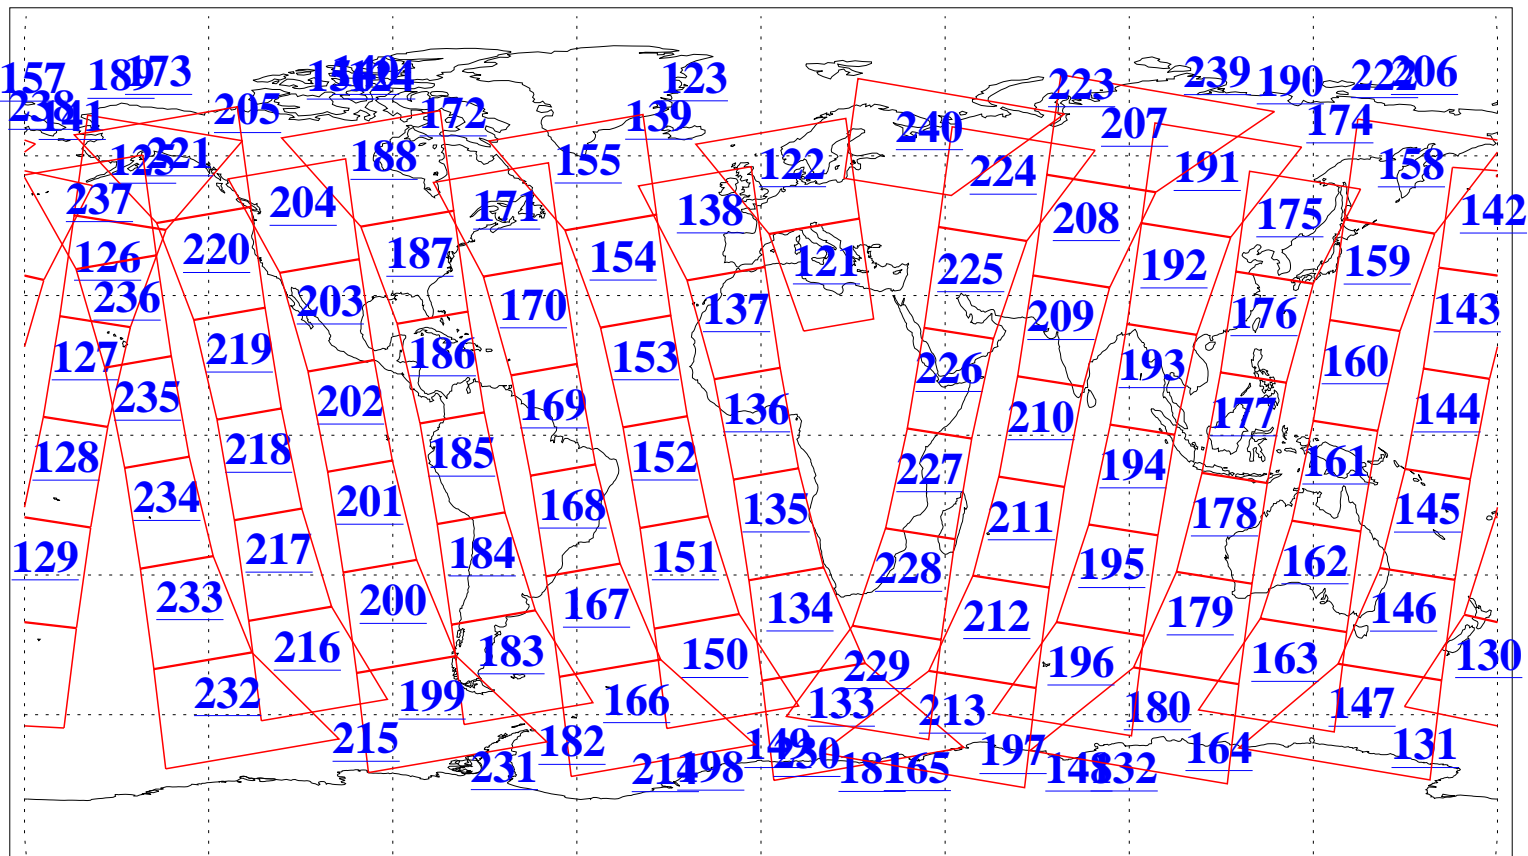

L1B Availability
AMSU Granules: 240
HSB Granules: 0
AIRS Granules: 240

7 Dec 2010
DoY 341
Aqua Day 3139
Granules: 1 to 120

Granules: 121 to 240

Legend: AMSU Available, HSB Available, AIRS Available

L1B Availability
AMSU Granules: 240
HSB Granules: 0
AIRS Granules: 240

7 Dec 2010
DoY 341
Aqua Day 3139
Ascending Granules

Descending Granules

Legend: AMSU Available, HSB Available, AIRS Available

L1B Availability
 AMSU Granules: 240
 HSB Granules: 0
 AIRS Granules: 240

7 Dec 2010
 DoY 341
 Aqua Day 3139

Northern Hemisphere Granules

Southern Hemisphere Granules

Legend: AMSU Available, HSB Available, AIRS Available