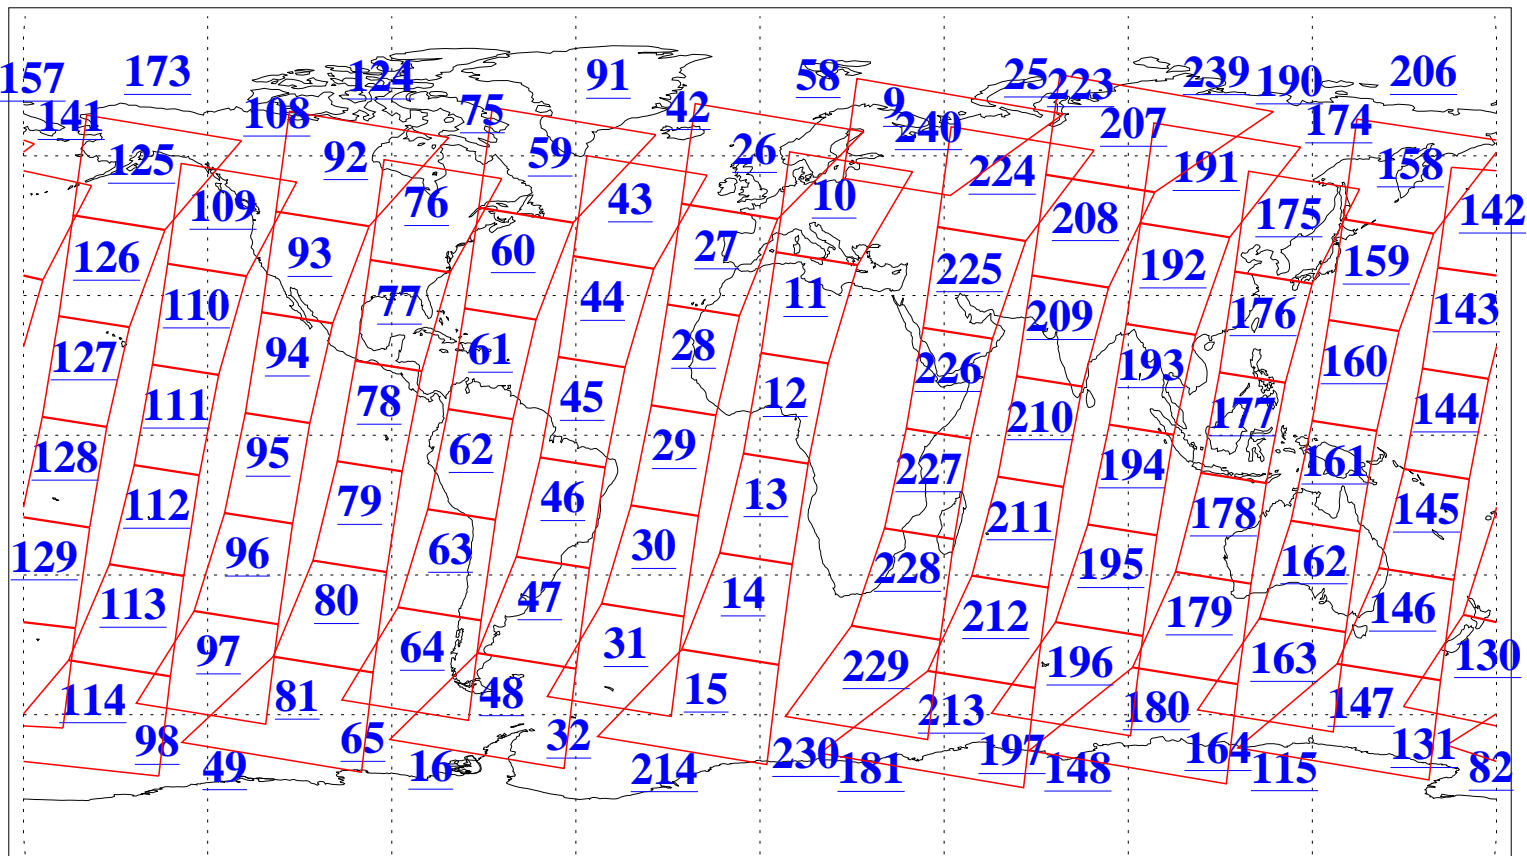

L1B Availability
AMSU Granules: 240
HSB Granules: 0
AIRS Granules: 240

7 Dec 2010
DoY 341
Aqua Day 3139
Granules: 1 to 120

Granules: 121 to 240

Legend: AMSU Available, HSB Available, AIRS Available

L1B Availability
AMSU Granules: 240
HSB Granules: 0
AIRS Granules: 240

7 Dec 2010
DoY 341
Aqua Day 3139
Ascending Granules

Descending Granules

Legend: AMSU Available, HSB Available, AIRS Available

L1B Availability
 AMSU Granules: 240
 HSB Granules: 0
 AIRS Granules: 240

7 Dec 2010
 DoY 341
 Aqua Day 3139

Northern Hemisphere Granules

Southern Hemisphere Granules

Legend: AMSU Available, HSB Available, AIRS Available