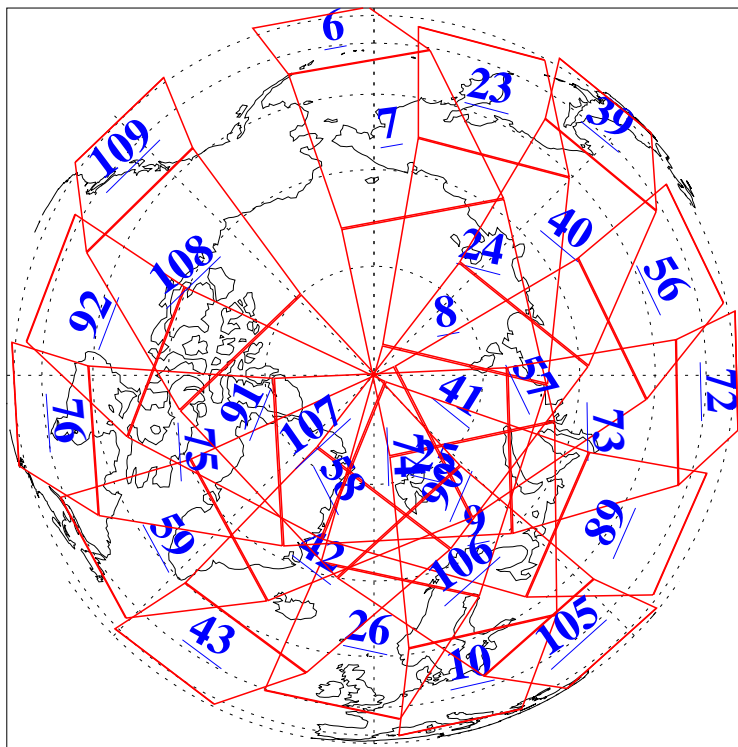

L1B Availability
AMSU Granules: 240
HSB Granules: 0
AIRS Granules: 240

7 Dec 2010
DoY 341
Aqua Day 3139
Granules: 1 to 120

Granules: 121 to 240

Legend: AMSU Available, HSB Available, AIRS Available

L1B Availability
AMSU Granules: 240
HSB Granules: 0
AIRS Granules: 240

7 Dec 2010
DoY 341
Aqua Day 3139
Ascending Granules

Descending Granules

Legend: AMSU Available, HSB Available, AIRS Available

L1B Availability
 AMSU Granules: 240
 HSB Granules: 0
 AIRS Granules: 240

7 Dec 2010
 DoY 341
 Aqua Day 3139

Northern Hemisphere Granules

Southern Hemisphere Granules

Legend: AMSU Available, HSB Available, AIRS Available