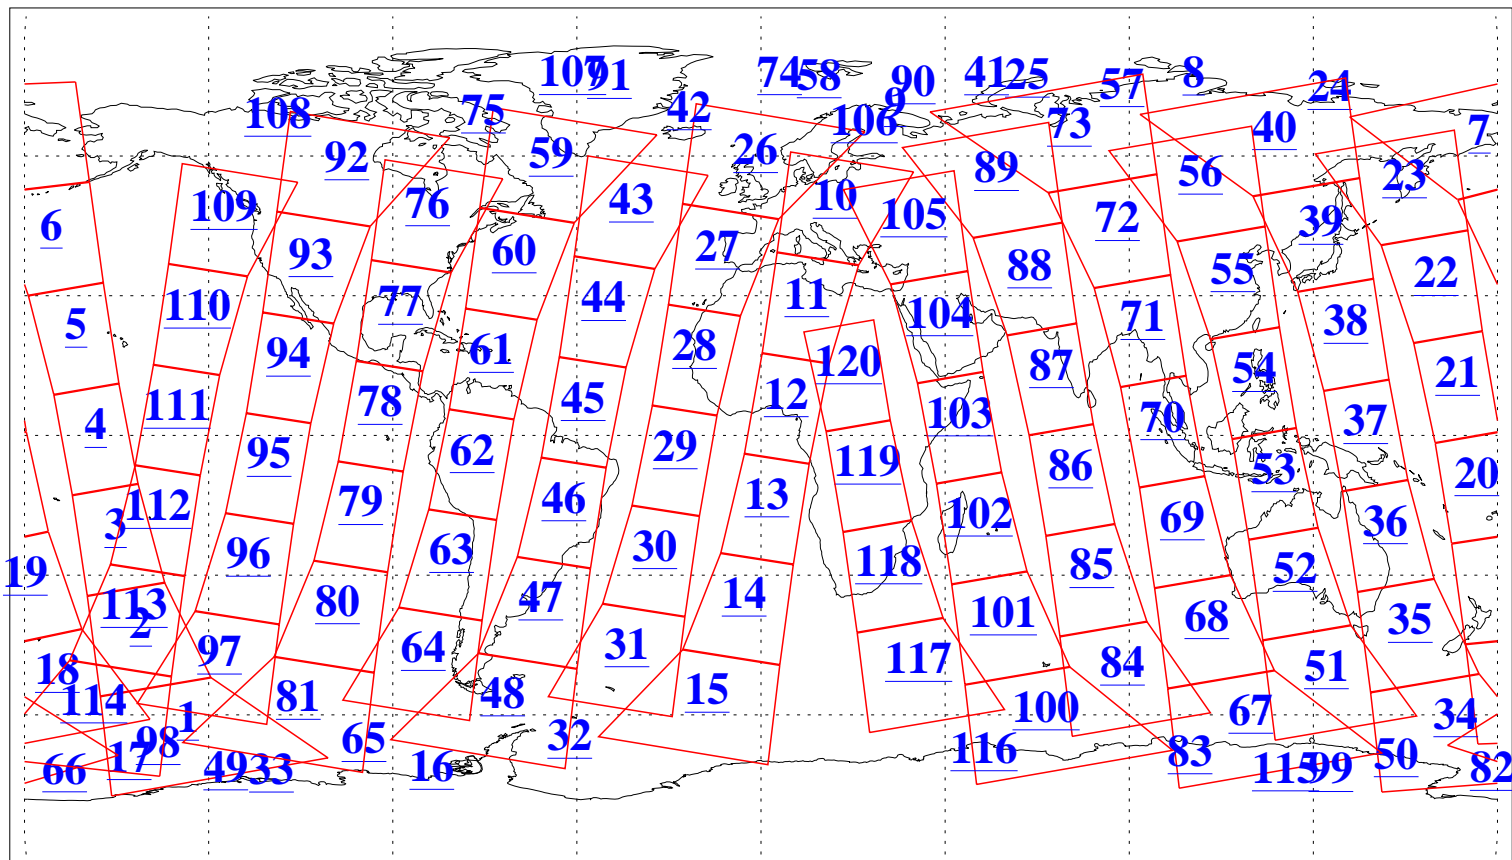

L1B Availability
AMSU Granules: 240
HSB Granules: 0
AIRS Granules: 240

7 Dec 2010
DoY 341
Aqua Day 3139
Granules: 1 to 120

Granules: 121 to 240

Legend: AMSU Available, HSB Available, AIRS Available

L1B Availability
AMSU Granules: 240
HSB Granules: 0
AIRS Granules: 240

7 Dec 2010
DoY 341
Aqua Day 3139
Ascending Granules

Descending Granules

Legend: AMSU Available, HSB Available, AIRS Available

L1B Availability
 AMSU Granules: 240
 HSB Granules: 0
 AIRS Granules: 240

7 Dec 2010
 DoY 341
 Aqua Day 3139

Northern Hemisphere Granules

Southern Hemisphere Granules

Legend: AMSU Available, HSB Available, AIRS Available