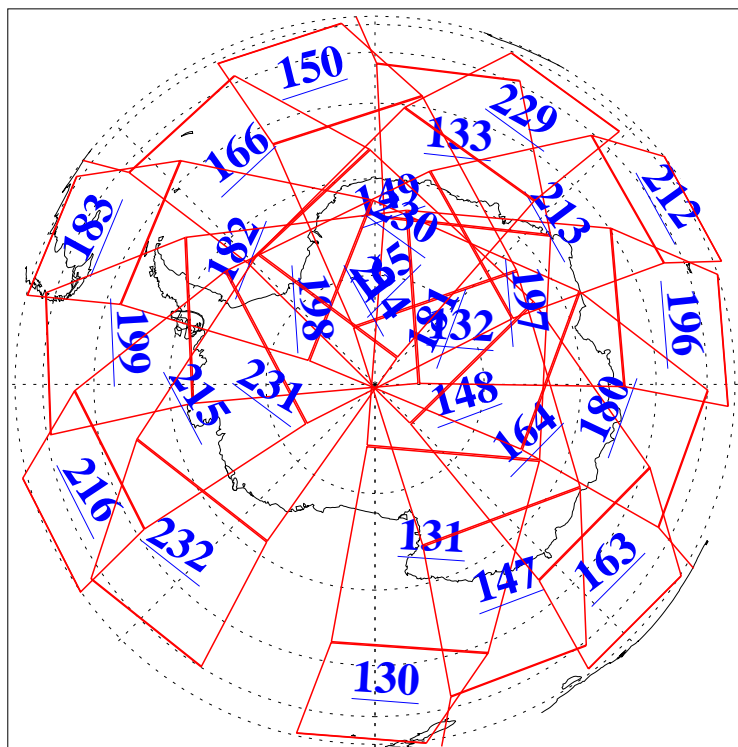

L1B Availability
AMSU Granules: 240
HSB Granules: 0
AIRS Granules: 240

7 Dec 2010
DoY 341
Aqua Day 3139
Granules: 1 to 120

Granules: 121 to 240

Legend: AMSU Available, HSB Available, AIRS Available

L1B Availability
AMSU Granules: 240
HSB Granules: 0
AIRS Granules: 240

7 Dec 2010
DoY 341
Aqua Day 3139
Ascending Granules

Descending Granules

Legend: AMSU Available, HSB Available, AIRS Available

L1B Availability
 AMSU Granules: 240
 HSB Granules: 0
 AIRS Granules: 240

7 Dec 2010
 DoY 341
 Aqua Day 3139

Northern Hemisphere Granules

Southern Hemisphere Granules

Legend: AMSU Available, HSB Available, AIRS Available