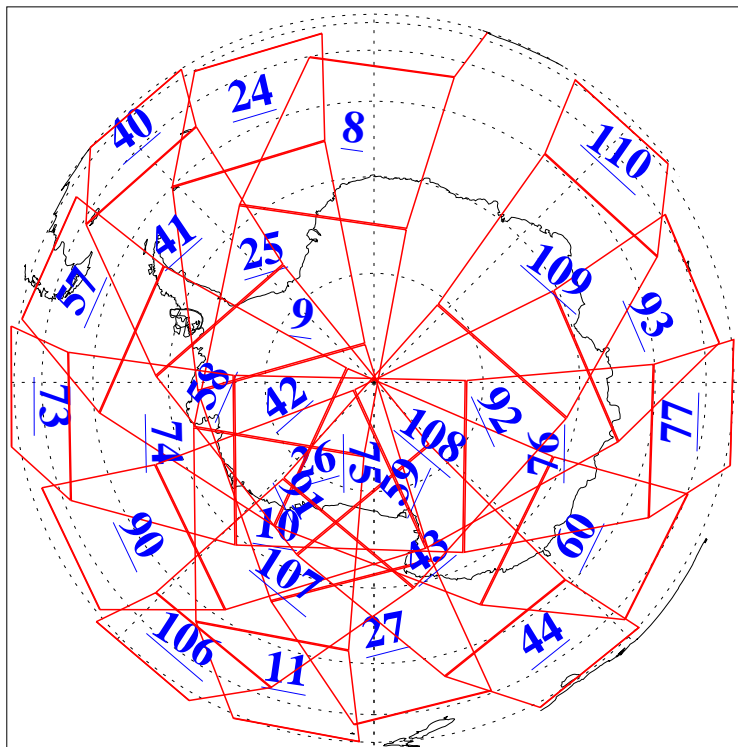

L1B Availability  
AMSU Granules: 240  
HSB Granules: 0  
AIRS Granules: 240

6 Dec 2010  
DoY 340  
Aqua Day 3138  
Granules: 1 to 120

Granules: 121 to 240

Legend: AMSU Available, HSB Available, AIRS Available

L1B Availability  
AMSU Granules: 240  
HSB Granules: 0  
AIRS Granules: 240

6 Dec 2010  
DoY 340  
Aqua Day 3138  
Ascending Granules

Descending Granules

Legend: AMSU Available, HSB Available, AIRS Available

L1B Availability  
 AMSU Granules: 240  
 HSB Granules: 0  
 AIRS Granules: 240

6 Dec 2010  
 DoY 340  
 Aqua Day 3138

Northern Hemisphere Granules

Southern Hemisphere Granules

Legend: AMSU Available, HSB Available, AIRS Available