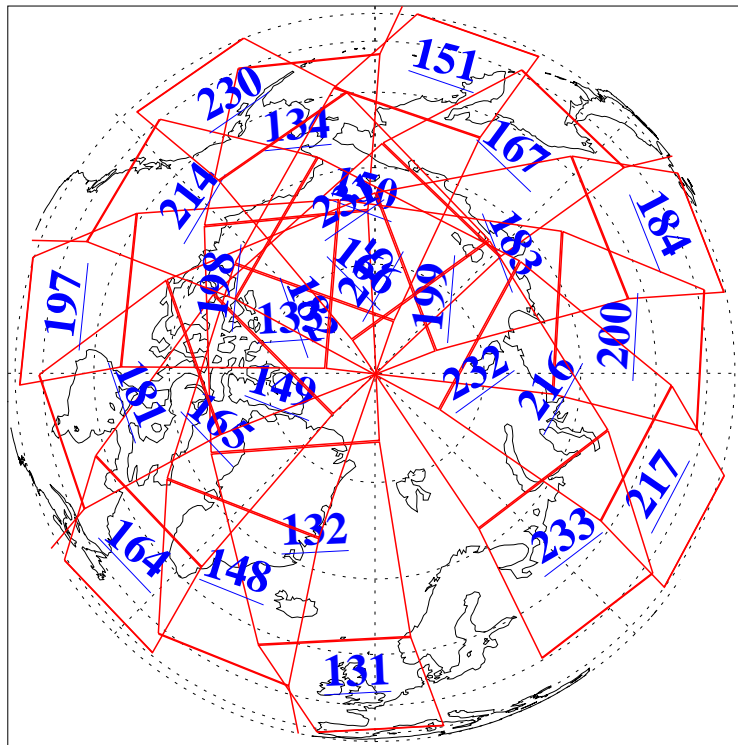

L1B Availability  
AMSU Granules: 240  
HSB Granules: 0  
AIRS Granules: 240

6 Dec 2010  
DoY 340  
Aqua Day 3138  
Granules: 1 to 120

Granules: 121 to 240

Legend: AMSU Available, HSB Available, AIRS Available

L1B Availability  
AMSU Granules: 240  
HSB Granules: 0  
AIRS Granules: 240

6 Dec 2010  
DoY 340  
Aqua Day 3138  
Ascending Granules

Descending Granules

Legend: AMSU Available, HSB Available, AIRS Available

L1B Availability  
 AMSU Granules: 240  
 HSB Granules: 0  
 AIRS Granules: 240

6 Dec 2010  
 DoY 340  
 Aqua Day 3138

Northern Hemisphere Granules

Southern Hemisphere Granules

Legend: AMSU Available, HSB Available, AIRS Available