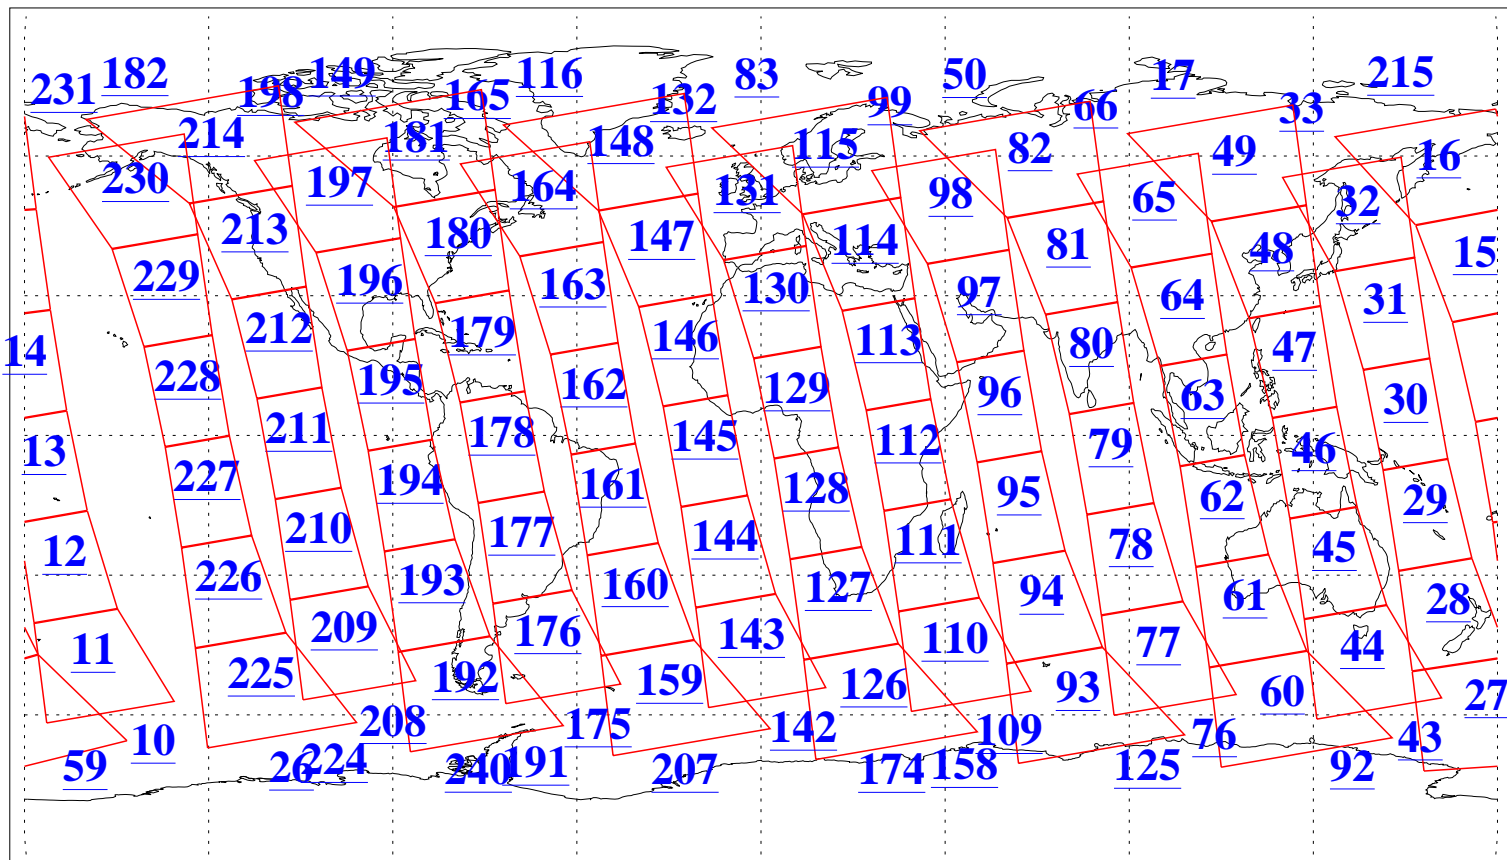

L1B Availability  
AMSU Granules: 240  
HSB Granules: 0  
AIRS Granules: 240

6 Dec 2010  
DoY 340  
Aqua Day 3138  
Granules: 1 to 120

Granules: 121 to 240

Legend: AMSU Available, HSB Available, AIRS Available

L1B Availability  
AMSU Granules: 240  
HSB Granules: 0  
AIRS Granules: 240

6 Dec 2010  
DoY 340  
Aqua Day 3138  
Ascending Granules

Descending Granules

Legend: AMSU Available, HSB Available, AIRS Available

L1B Availability  
 AMSU Granules: 240  
 HSB Granules: 0  
 AIRS Granules: 240

6 Dec 2010  
 DoY 340  
 Aqua Day 3138

Northern Hemisphere Granules

Southern Hemisphere Granules

Legend: AMSU Available, HSB Available, AIRS Available