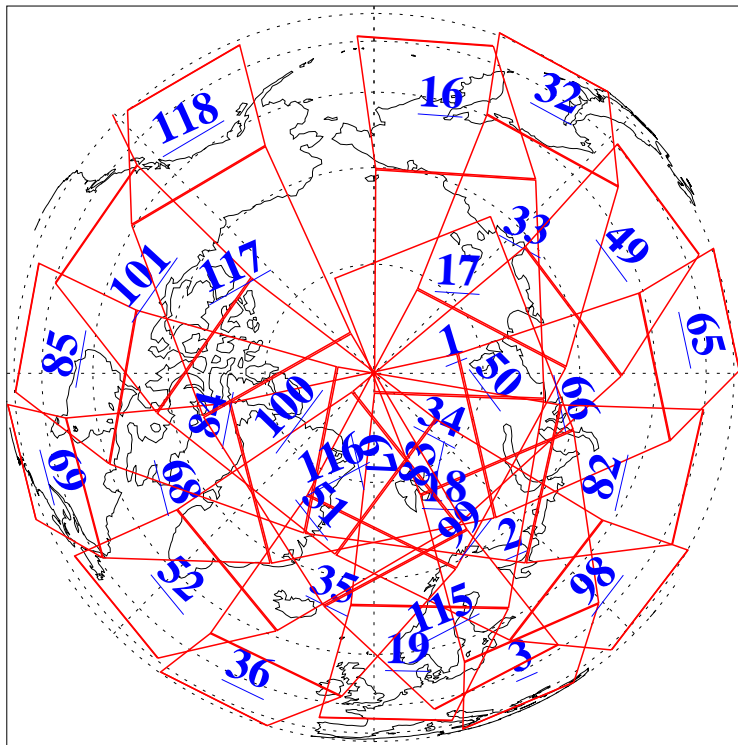

L1B Availability  
AMSU Granules: 240  
HSB Granules: 0  
AIRS Granules: 240

6 Dec 2010  
DoY 340  
Aqua Day 3138  
Granules: 1 to 120

Granules: 121 to 240

Legend: AMSU Available, HSB Available, AIRS Available

L1B Availability  
AMSU Granules: 240  
HSB Granules: 0  
AIRS Granules: 240

6 Dec 2010  
DoY 340  
Aqua Day 3138  
Ascending Granules

Descending Granules

Legend: AMSU Available, HSB Available, AIRS Available

L1B Availability  
 AMSU Granules: 240  
 HSB Granules: 0  
 AIRS Granules: 240

6 Dec 2010  
 DoY 340  
 Aqua Day 3138

Northern Hemisphere Granules

Southern Hemisphere Granules

Legend: AMSU Available, HSB Available, AIRS Available