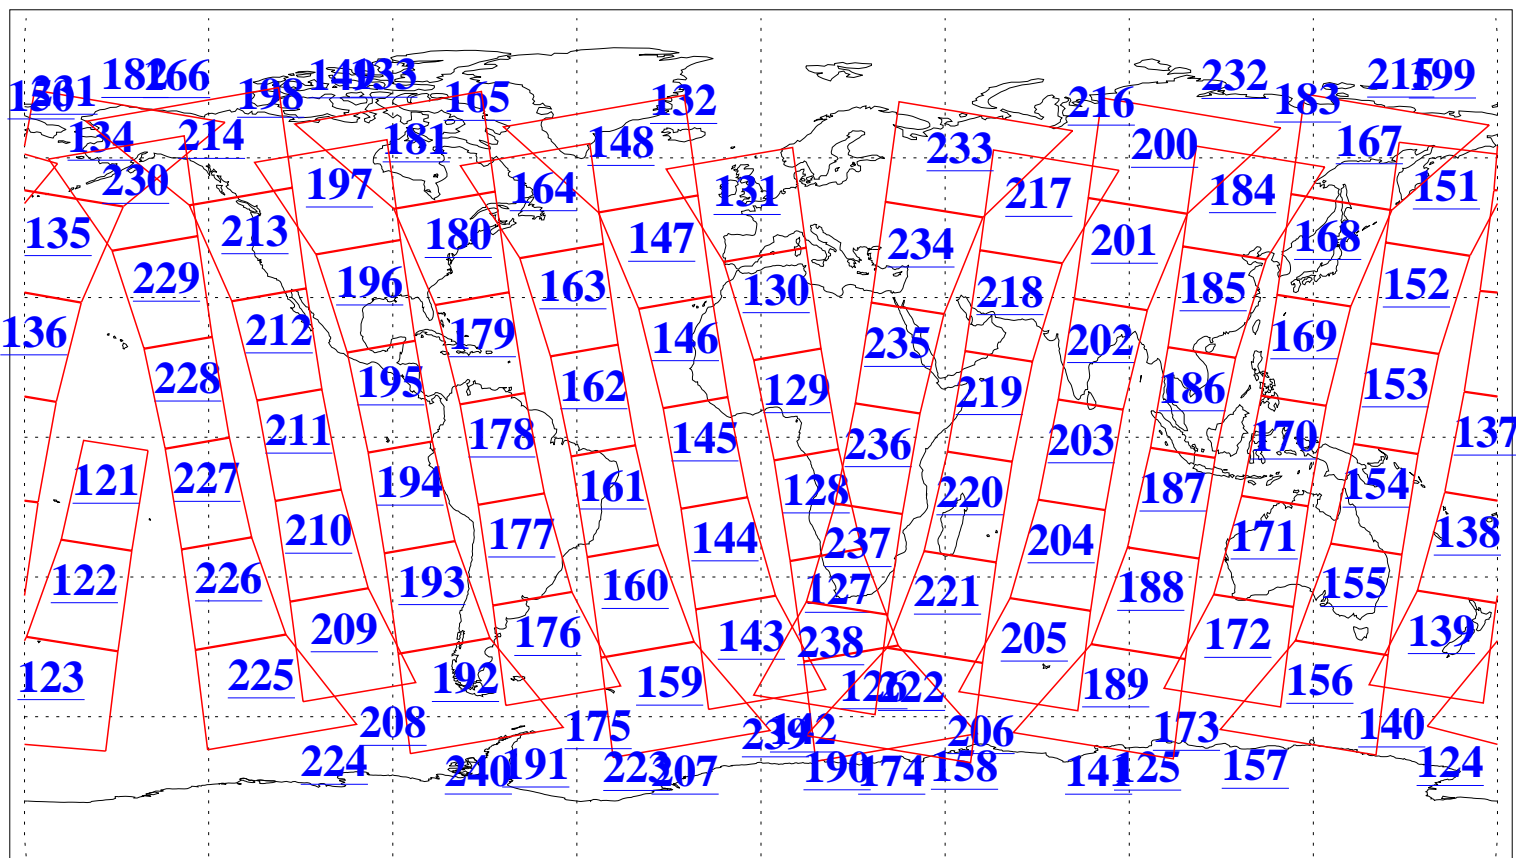

L1B Availability  
AMSU Granules: 240  
HSB Granules: 0  
AIRS Granules: 240

6 Dec 2010  
DoY 340  
Aqua Day 3138  
Granules: 1 to 120

Granules: 121 to 240

Legend: AMSU Available, HSB Available, AIRS Available

L1B Availability  
AMSU Granules: 240  
HSB Granules: 0  
AIRS Granules: 240

6 Dec 2010  
DoY 340  
Aqua Day 3138  
Ascending Granules

Descending Granules

Legend: AMSU Available, HSB Available, AIRS Available

L1B Availability  
 AMSU Granules: 240  
 HSB Granules: 0  
 AIRS Granules: 240

6 Dec 2010  
 DoY 340  
 Aqua Day 3138

Northern Hemisphere Granules

Southern Hemisphere Granules

Legend: AMSU Available, HSB Available, AIRS Available