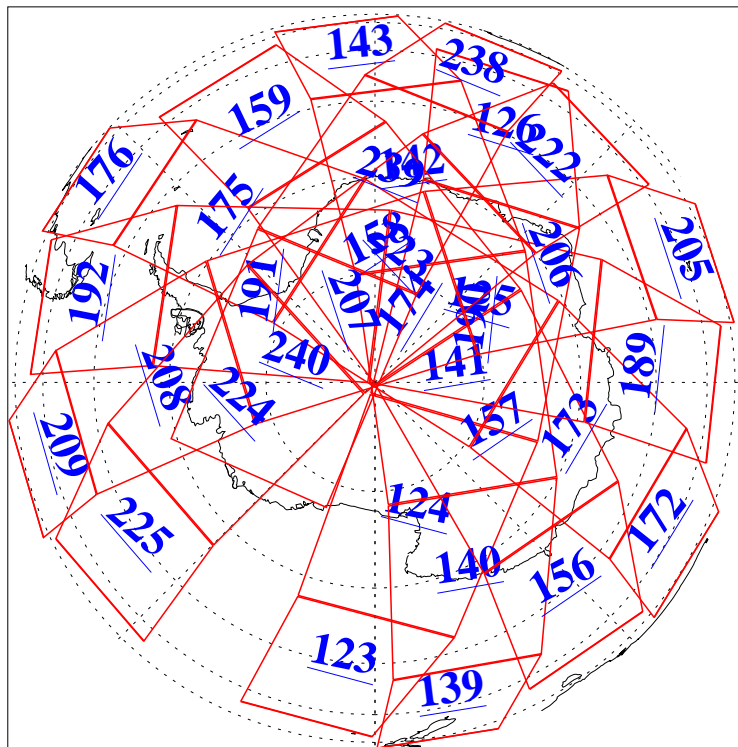

L1B Availability  
AMSU Granules: 240  
HSB Granules: 0  
AIRS Granules: 240

6 Dec 2010  
DoY 340  
Aqua Day 3138  
Granules: 1 to 120

Granules: 121 to 240

Legend: AMSU Available, HSB Available, AIRS Available

L1B Availability  
AMSU Granules: 240  
HSB Granules: 0  
AIRS Granules: 240

6 Dec 2010  
DoY 340  
Aqua Day 3138  
Ascending Granules

Descending Granules

Legend: AMSU Available, HSB Available, AIRS Available

L1B Availability  
 AMSU Granules: 240  
 HSB Granules: 0  
 AIRS Granules: 240

6 Dec 2010  
 DoY 340  
 Aqua Day 3138

Northern Hemisphere Granules

Southern Hemisphere Granules

Legend: AMSU Available, HSB Available, AIRS Available