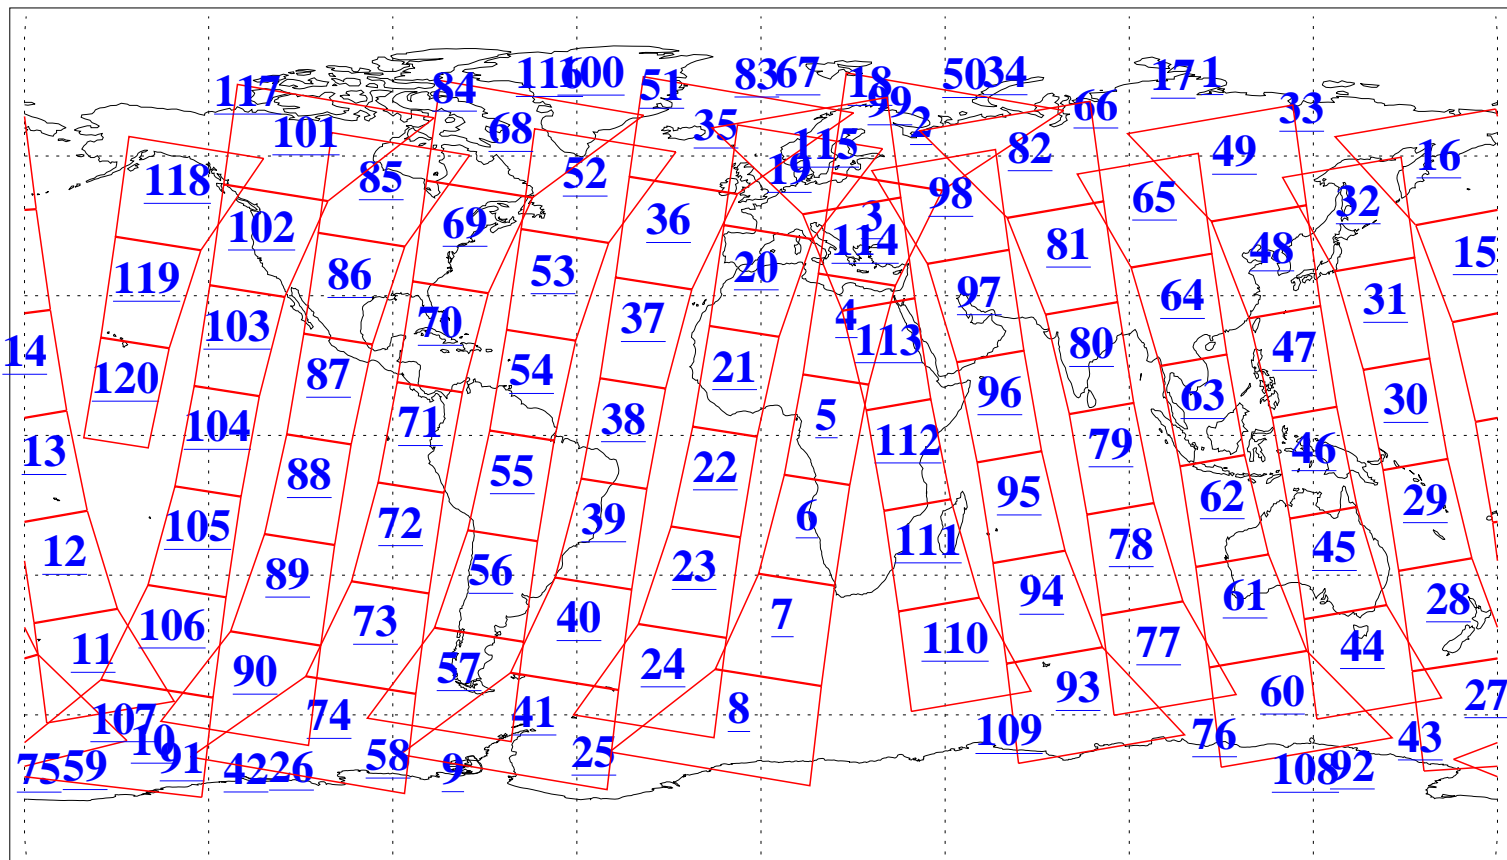

L1B Availability  
AMSU Granules: 240  
HSB Granules: 0  
AIRS Granules: 240

6 Dec 2010  
DoY 340  
Aqua Day 3138  
Granules: 1 to 120

Granules: 121 to 240

Legend: AMSU Available, HSB Available, AIRS Available

L1B Availability  
AMSU Granules: 240  
HSB Granules: 0  
AIRS Granules: 240

6 Dec 2010  
DoY 340  
Aqua Day 3138  
Ascending Granules

Descending Granules

Legend: AMSU Available, HSB Available, AIRS Available

L1B Availability  
 AMSU Granules: 240  
 HSB Granules: 0  
 AIRS Granules: 240

6 Dec 2010  
 DoY 340  
 Aqua Day 3138

Northern Hemisphere Granules

Southern Hemisphere Granules

Legend: AMSU Available, HSB Available, AIRS Available