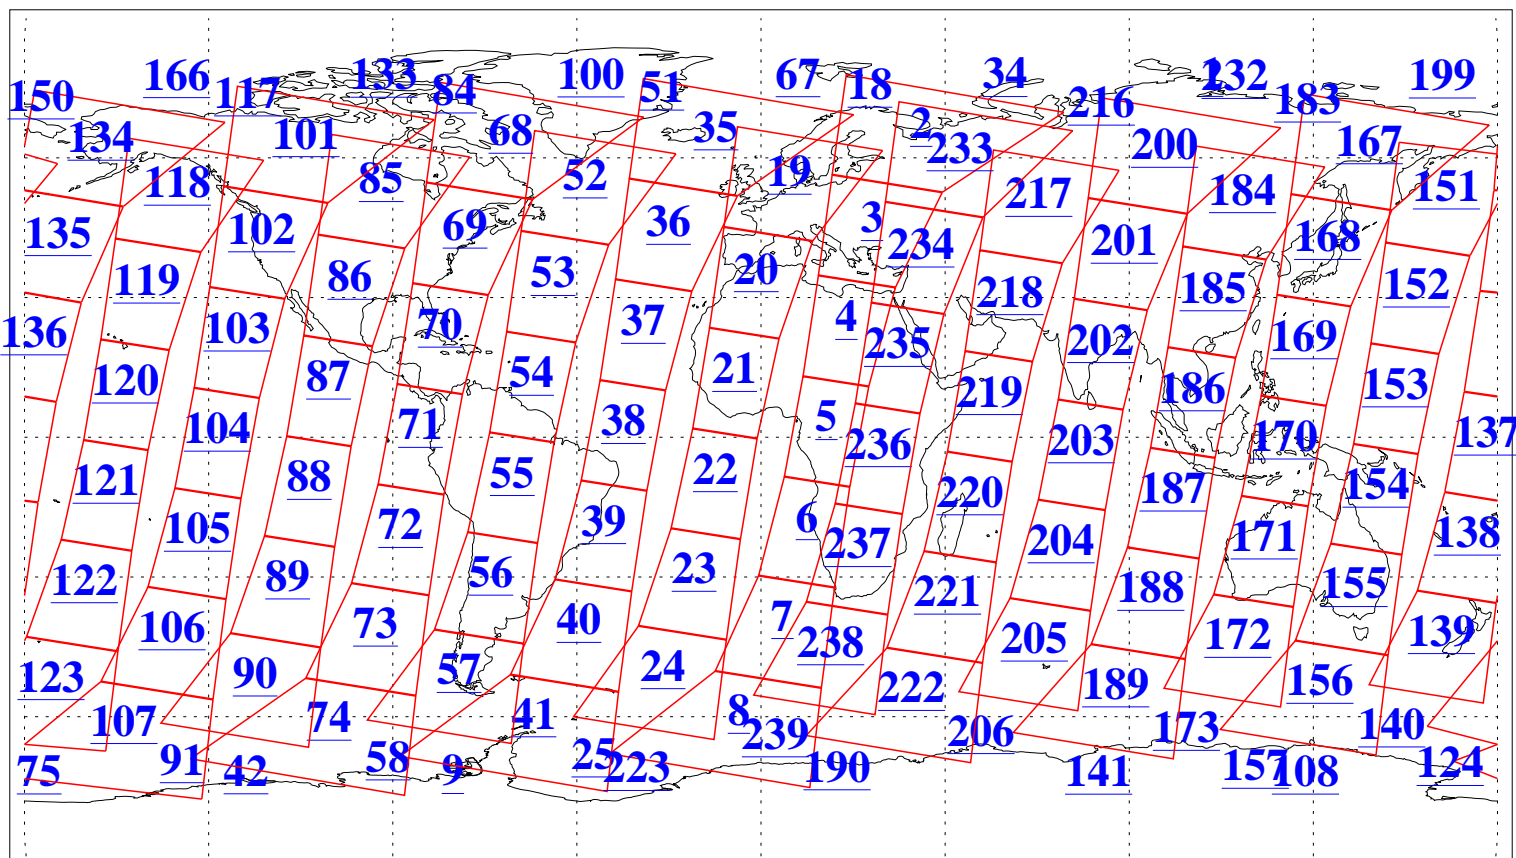

L1B Availability  
AMSU Granules: 240  
HSB Granules: 0  
AIRS Granules: 240

6 Dec 2010  
DoY 340  
Aqua Day 3138  
Granules: 1 to 120

Granules: 121 to 240

Legend: AMSU Available, HSB Available, AIRS Available

L1B Availability  
AMSU Granules: 240  
HSB Granules: 0  
AIRS Granules: 240

6 Dec 2010  
DoY 340  
Aqua Day 3138  
Ascending Granules

Descending Granules

Legend: AMSU Available, HSB Available, AIRS Available

L1B Availability  
 AMSU Granules: 240  
 HSB Granules: 0  
 AIRS Granules: 240

6 Dec 2010  
 DoY 340  
 Aqua Day 3138

Northern Hemisphere Granules

Southern Hemisphere Granules

Legend: AMSU Available, HSB Available, AIRS Available