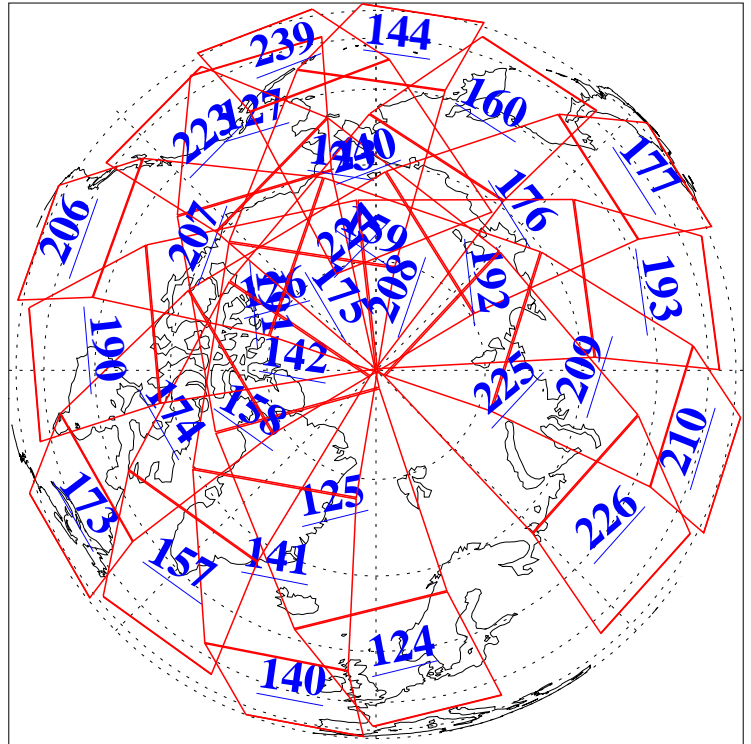

L1B Availability
AMSU Granules: 240
HSB Granules: 0
AIRS Granules: 240

5 Dec 2010
DoY 339
Aqua Day 3137
Granules: 1 to 120

Granules: 121 to 240

Legend: AMSU Available, HSB Available, AIRS Available

L1B Availability
AMSU Granules: 240
HSB Granules: 0
AIRS Granules: 240

5 Dec 2010
DoY 339
Aqua Day 3137
Ascending Granules

Descending Granules

Legend: AMSU Available, HSB Available, AIRS Available

L1B Availability
 AMSU Granules: 240
 HSB Granules: 0
 AIRS Granules: 240

5 Dec 2010
 DoY 339
 Aqua Day 3137

Northern Hemisphere Granules

Southern Hemisphere Granules

Legend: AMSU Available, HSB Available, AIRS Available