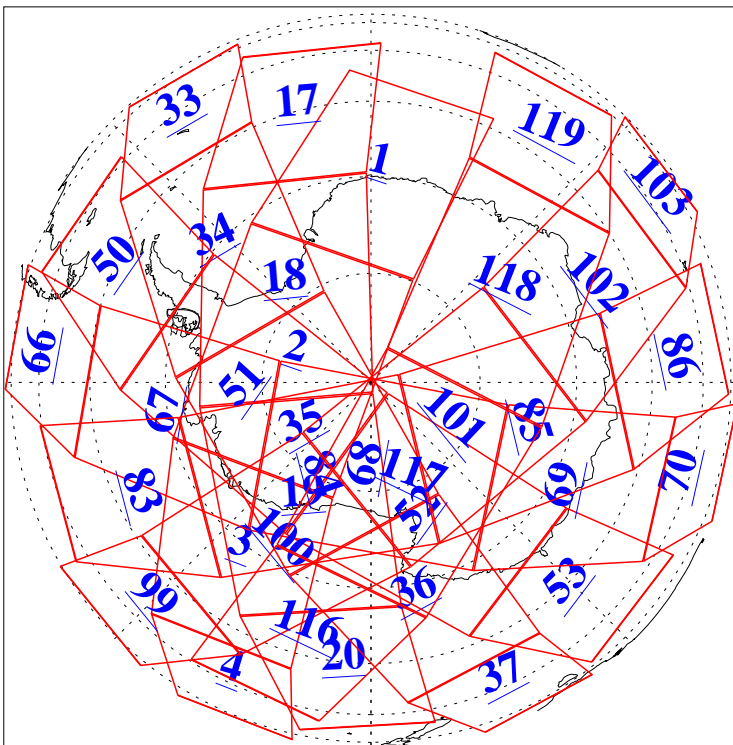

L1B Availability
AMSU Granules: 240
HSB Granules: 0
AIRS Granules: 240

5 Dec 2010
DoY 339
Aqua Day 3137
Granules: 1 to 120

Granules: 121 to 240

Legend: AMSU Available, HSB Available, AIRS Available

L1B Availability
AMSU Granules: 240
HSB Granules: 0
AIRS Granules: 240

5 Dec 2010
DoY 339
Aqua Day 3137
Ascending Granules

Descending Granules

Legend: AMSU Available, HSB Available, AIRS Available

L1B Availability
 AMSU Granules: 240
 HSB Granules: 0
 AIRS Granules: 240

5 Dec 2010
 DoY 339
 Aqua Day 3137

Northern Hemisphere Granules

Southern Hemisphere Granules

Legend: AMSU Available, HSB Available, AIRS Available