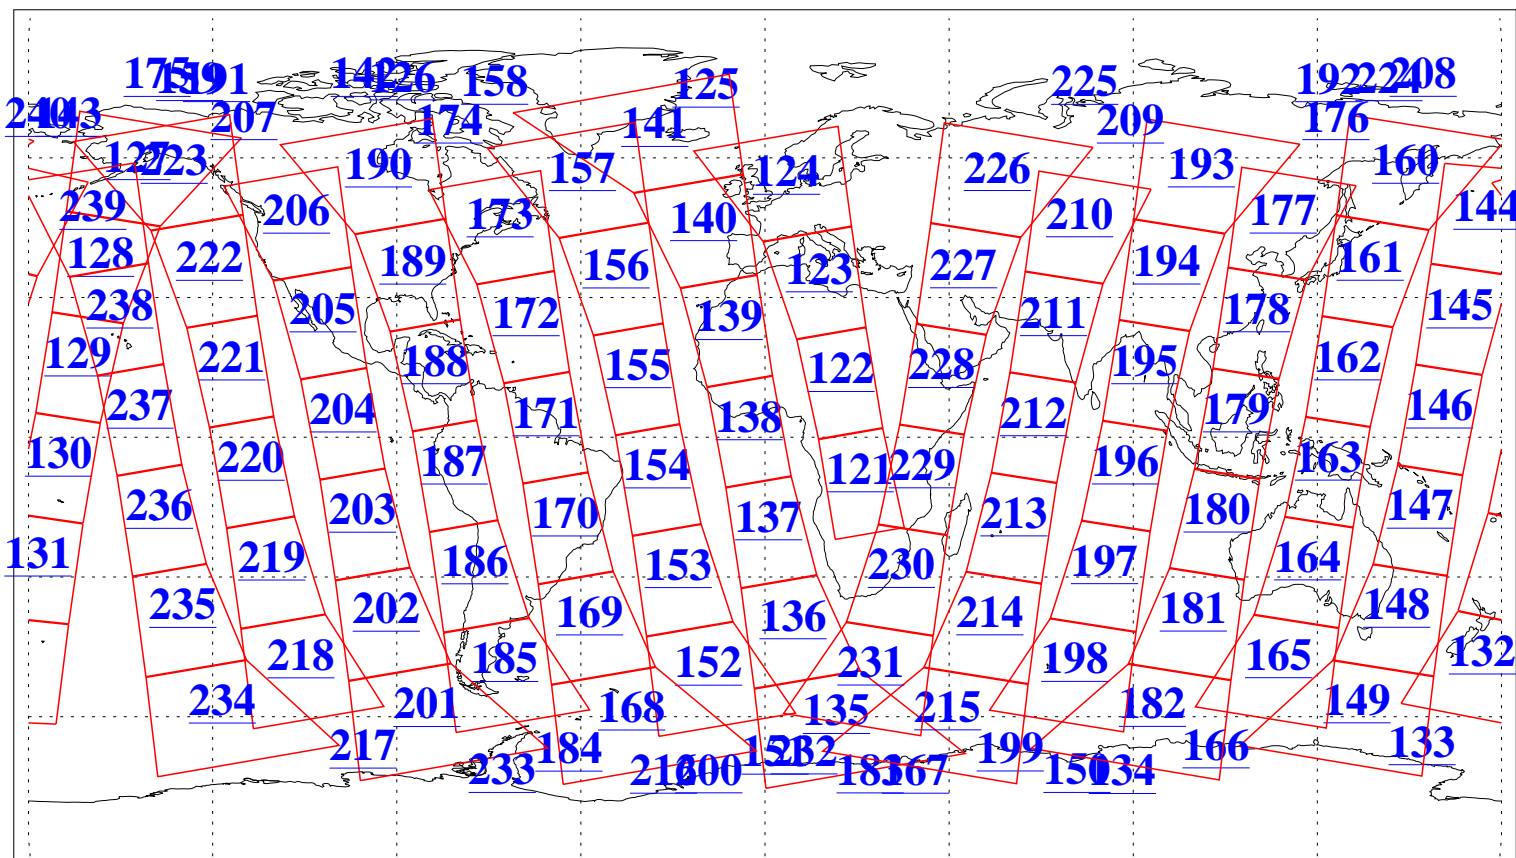

L1B Availability
AMSU Granules: 240
HSB Granules: 0
AIRS Granules: 240

5 Dec 2010
DoY 339
Aqua Day 3137
Granules: 1 to 120

Granules: 121 to 240

Legend: AMSU Available, HSB Available, AIRS Available

L1B Availability
AMSU Granules: 240
HSB Granules: 0
AIRS Granules: 240

5 Dec 2010
DoY 339
Aqua Day 3137
Ascending Granules

Descending Granules

Legend: AMSU Available, HSB Available, AIRS Available

L1B Availability
 AMSU Granules: 240
 HSB Granules: 0
 AIRS Granules: 240

5 Dec 2010
 DoY 339
 Aqua Day 3137

Northern Hemisphere Granules

Southern Hemisphere Granules

Legend: AMSU Available, HSB Available, AIRS Available