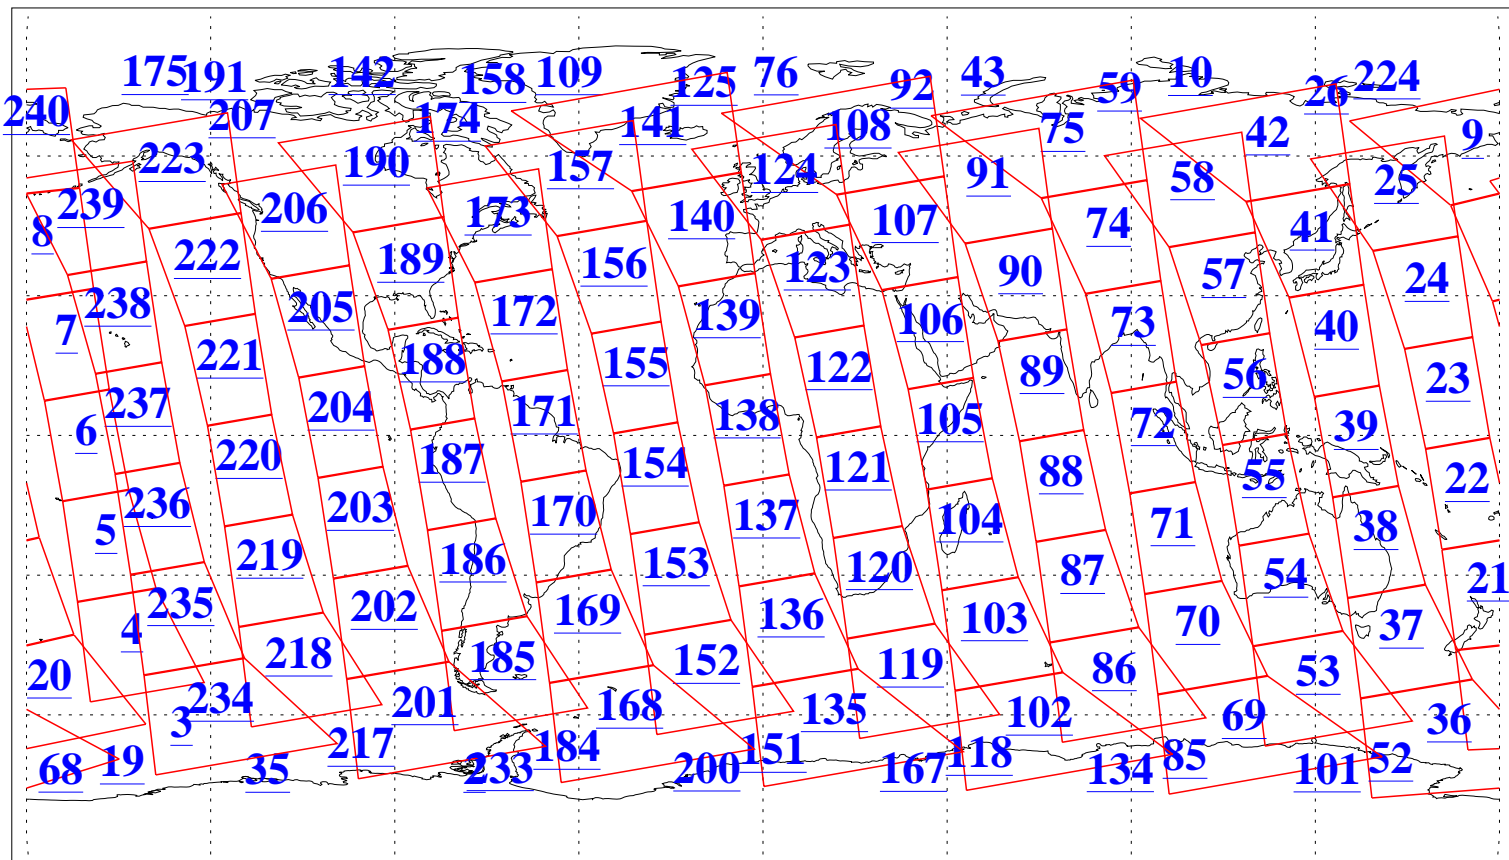

L1B Availability
AMSU Granules: 240
HSB Granules: 0
AIRS Granules: 240

5 Dec 2010
DoY 339
Aqua Day 3137
Granules: 1 to 120

Granules: 121 to 240

Legend: AMSU Available, HSB Available, AIRS Available

L1B Availability
AMSU Granules: 240
HSB Granules: 0
AIRS Granules: 240

5 Dec 2010
DoY 339
Aqua Day 3137
Ascending Granules

Descending Granules

Legend: AMSU Available, HSB Available, AIRS Available

L1B Availability
 AMSU Granules: 240
 HSB Granules: 0
 AIRS Granules: 240

5 Dec 2010
 DoY 339
 Aqua Day 3137

Northern Hemisphere Granules

Southern Hemisphere Granules

Legend: AMSU Available, HSB Available, AIRS Available