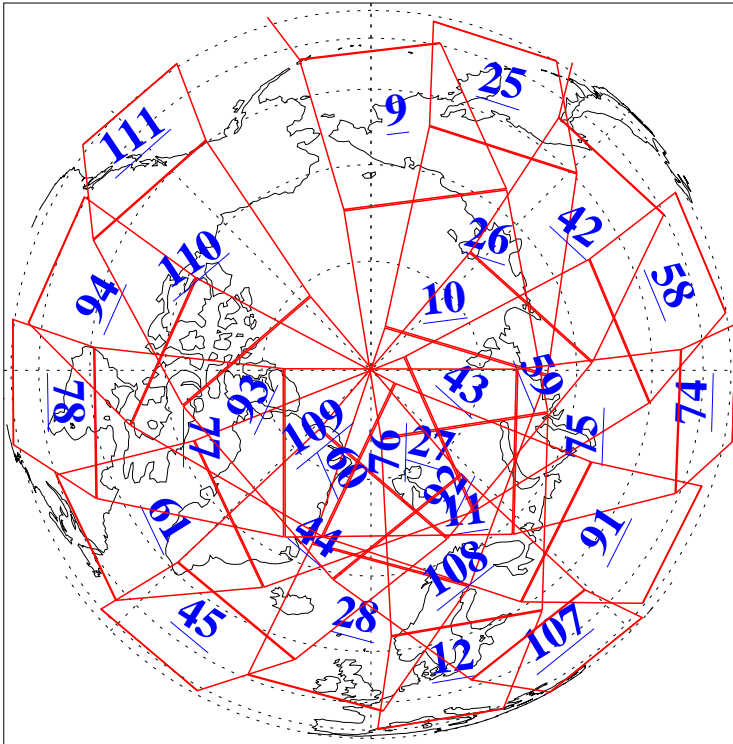

L1B Availability
AMSU Granules: 240
HSB Granules: 0
AIRS Granules: 240

5 Dec 2010
DoY 339
Aqua Day 3137
Granules: 1 to 120

Granules: 121 to 240

Legend: AMSU Available, HSB Available, AIRS Available

L1B Availability
AMSU Granules: 240
HSB Granules: 0
AIRS Granules: 240

5 Dec 2010
DoY 339
Aqua Day 3137
Ascending Granules

Descending Granules

Legend: AMSU Available, HSB Available, AIRS Available

L1B Availability
 AMSU Granules: 240
 HSB Granules: 0
 AIRS Granules: 240

5 Dec 2010
 DoY 339
 Aqua Day 3137

Northern Hemisphere Granules

Southern Hemisphere Granules

Legend: AMSU Available, HSB Available, AIRS Available