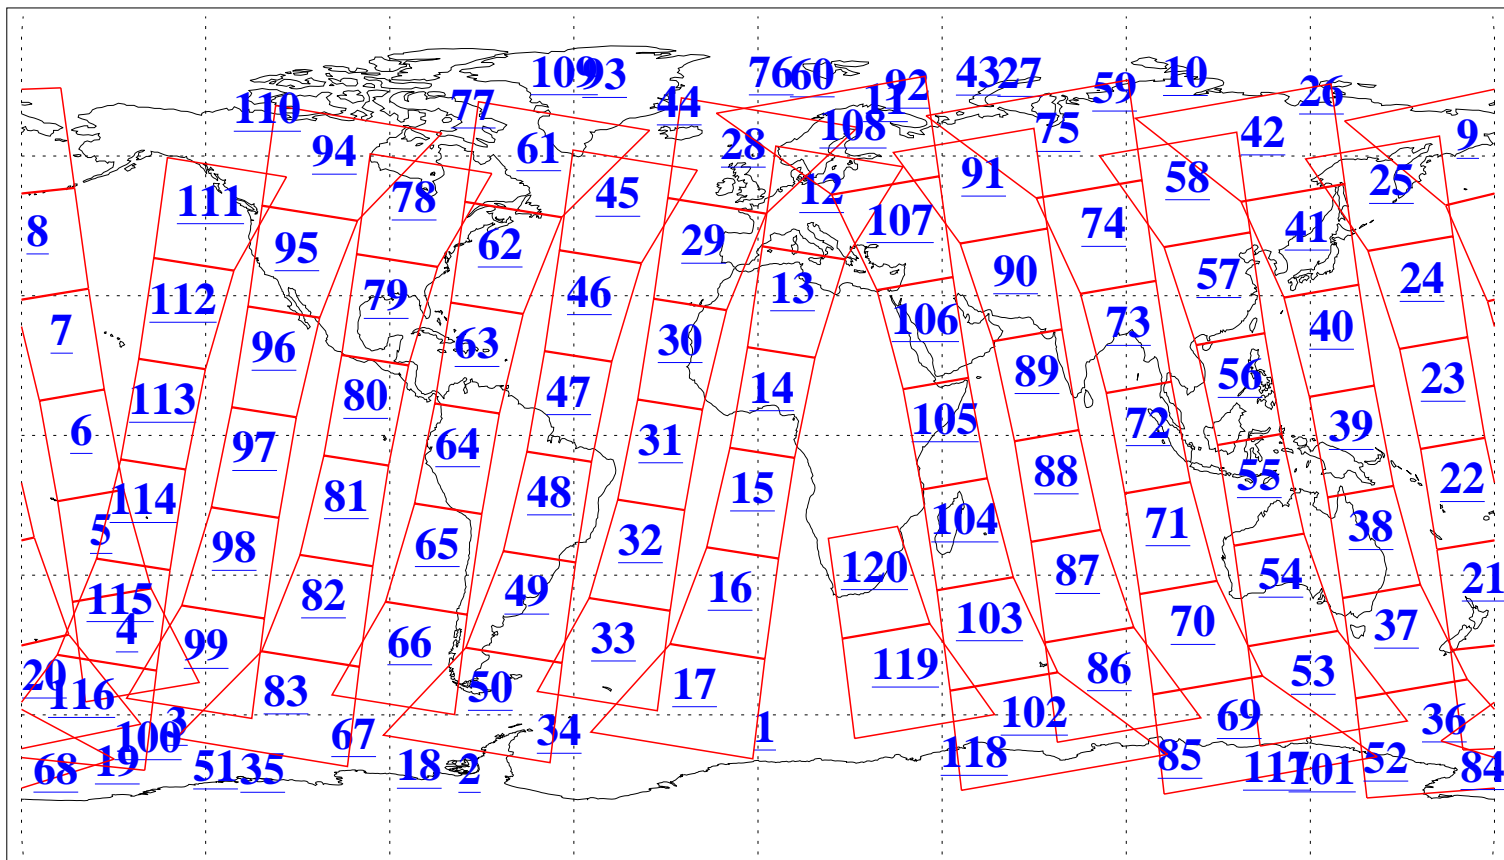

L1B Availability
AMSU Granules: 240
HSB Granules: 0
AIRS Granules: 240

5 Dec 2010
DoY 339
Aqua Day 3137
Granules: 1 to 120

Granules: 121 to 240

Legend: AMSU Available, HSB Available, AIRS Available

L1B Availability
AMSU Granules: 240
HSB Granules: 0
AIRS Granules: 240

5 Dec 2010
DoY 339
Aqua Day 3137
Ascending Granules

Descending Granules

Legend: AMSU Available, HSB Available, AIRS Available

L1B Availability
 AMSU Granules: 240
 HSB Granules: 0
 AIRS Granules: 240

5 Dec 2010
 DoY 339
 Aqua Day 3137

Northern Hemisphere Granules

Southern Hemisphere Granules

Legend: AMSU Available, HSB Available, AIRS Available