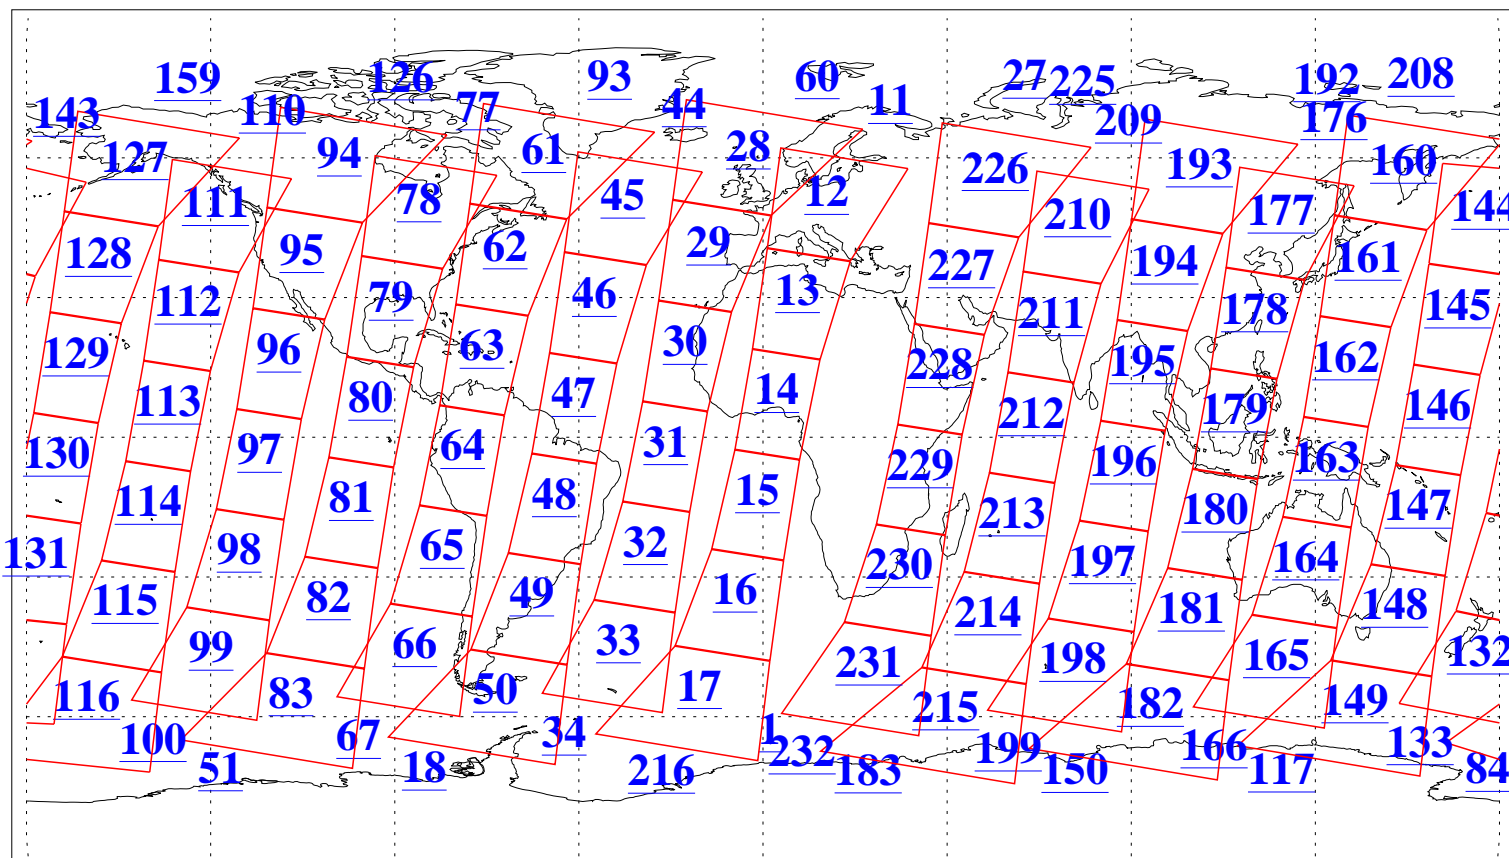

L1B Availability
AMSU Granules: 240
HSB Granules: 0
AIRS Granules: 240

5 Dec 2010
DoY 339
Aqua Day 3137
Granules: 1 to 120

Granules: 121 to 240

Legend: AMSU Available, HSB Available, AIRS Available

L1B Availability
AMSU Granules: 240
HSB Granules: 0
AIRS Granules: 240

5 Dec 2010
DoY 339
Aqua Day 3137
Ascending Granules

Descending Granules

Legend: AMSU Available, HSB Available, AIRS Available

L1B Availability
 AMSU Granules: 240
 HSB Granules: 0
 AIRS Granules: 240

5 Dec 2010
 DoY 339
 Aqua Day 3137

Northern Hemisphere Granules

Southern Hemisphere Granules

Legend: AMSU Available, HSB Available, AIRS Available