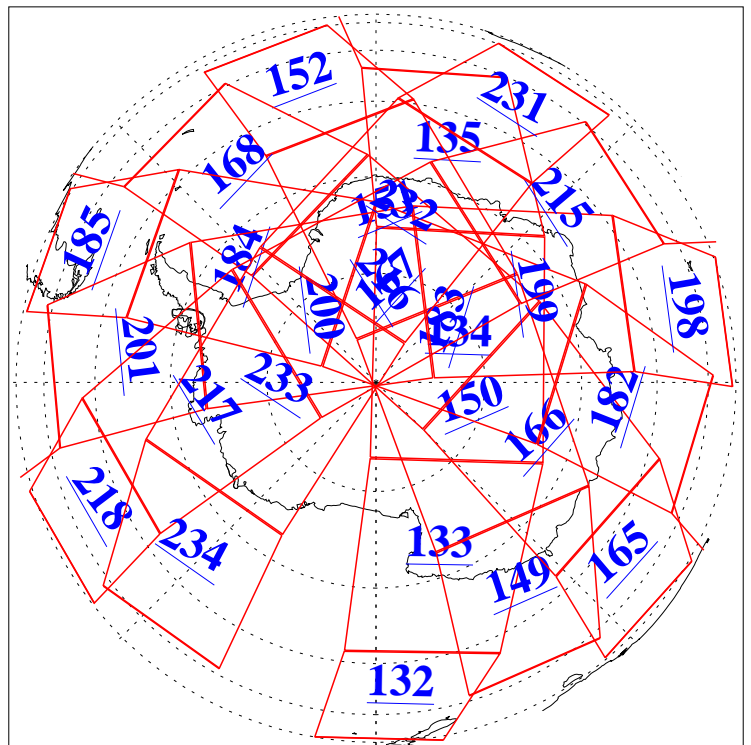

L1B Availability
AMSU Granules: 240
HSB Granules: 0
AIRS Granules: 240

5 Dec 2010
DoY 339
Aqua Day 3137
Granules: 1 to 120

Granules: 121 to 240

Legend: AMSU Available, HSB Available, AIRS Available

L1B Availability
AMSU Granules: 240
HSB Granules: 0
AIRS Granules: 240

5 Dec 2010
DoY 339
Aqua Day 3137
Ascending Granules

Descending Granules

Legend: AMSU Available, HSB Available, AIRS Available

L1B Availability
 AMSU Granules: 240
 HSB Granules: 0
 AIRS Granules: 240

5 Dec 2010
 DoY 339
 Aqua Day 3137

Northern Hemisphere Granules

Southern Hemisphere Granules

Legend: AMSU Available, HSB Available, AIRS Available